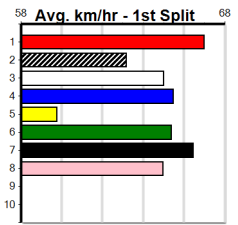

Sale

MCKAY AUTOMOTIVE & SALE 4X4 CENTR

Distance: 510m, Race Type: Mixed 4/5, Total Prizemoney: \$3,875
1st: \$2,600, 2nd: \$800, 3rd: \$400, 4th: \$75

8

8:27PM

(VIC time)

DUNDEE REBEL (1) has class on his side and he is drawn to get all the breaks. JOROGUMO (4) was brilliant when placed here two runs back and he should be on the pace from the outset. FARNHAM BALE (2) can charge to the line