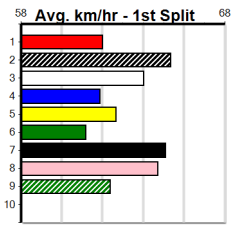

ENG WGL 2024-10-29

Sale

WELLINGTON LIVESTOCK HT4

Distance: 435m, Race Type: Grade 5 Heat, Total Prizemoney: \$2,925
1st: \$1,950, 2nd: \$600, 3rd: \$300, 4th: \$75

6

7:48PM

(VIC time)

DR. UNITED (5) has been racing well in much stronger company of late and he just needs a clear crack mid race. MR. KIA ORA (2) is better than his past two runs and he can settle near the speed. ZIPPITY ZIPPIN' (1) is a nice prospect