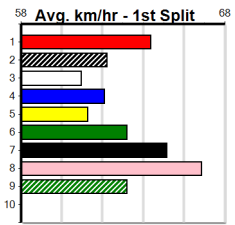

Sale

12

9:45PM

(VIC time)

SPORTSBET SET A DEPOSIT LIMIT

Distance: 435m, Race Type: Grade 5, Total Prizemoney: $2,925
1st: $1,950, 2nd: $600, 3rd: $300, 4th: $75

Watchdog Tips:

8

3

1

6

Bet:

Win 8