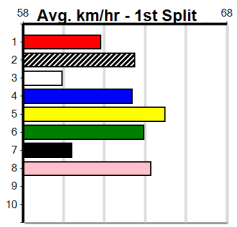

Sale
10
9:02PM
(VIC time)

SPORTSBET SAME RACE MULTI (2-3 WIN)

Distance: 435m, Race Type: Restricted Win, Total Prizemoney: \$2,925
1st: \$1,950, 2nd: \$600, 3rd: \$300, 4th: \$75

PAW MANNY (2) was a smart 23.30 Horsham winner and he just needs a clear crack mid race. PAW LILIBET (8) has been placed in both runs from this draw and she can make a big impact again. DR. YELLOWSTONE (3) has claims