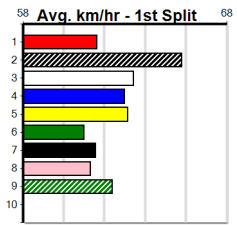

Distance: 435m, Race Type: Grade 5 Heat, Total Prizemoney: \$2,925
1st: \$1,950, 2nd: \$600, 3rd: \$300, 4th: \$75

5

7:30PM

(VIC time)

GOT THE LOT (4) was a slashing 24.44 winner here recently and he looks very well graded in this event. PAW LAUREN (2) has a great strike rate to date and she will be in the firing line throughout. DR. ANGELO (7) won't be too far away