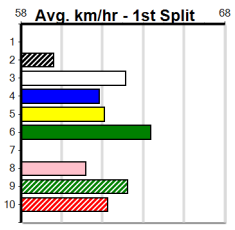

- 1st Leg: 2,4 2nd Leg: 1,2,5
- 3rd Leg: 1 4th Leg: 1,2,4
- Cost: \$50 for 277.78%

Download Now

Mobile Form Guide

Average Winning Time:

Distance	Grade	Avg. Time
435m	Free For All	24.37
435m	Mixed 4/5	24.47
435m	Grade 5 Heat	24.55
435m	Grade 5	24.66
435m	Mixed 6/7	24.76
435m	Restricted Win	24.76
435m	Maiden	24.91
510m	Mixed 4/5	28.83
510m	Mixed 6/7	29.18

Track Record:

Distance	Time	Greyhound	Date Set
435m	24.030	WILD JAZZ	11-Feb-24
510m	28.427	ELITE ALEX	22-Sep-24
640m	36.281	ETHANOL VOLUME	22-Sep-24

Sale

Sale

GOOD ON YANORTO

Distance: 435m, Race Type: Maiden, Total Prizemoney: \$2,535
1st: \$1,680, 2nd: \$520, 3rd: \$260, 4th: \$75