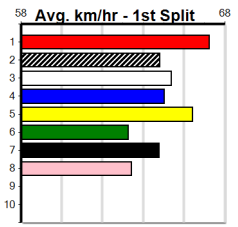

Sale

GBG CONCRETE & CONSTRUCTION

Distance: 435m, Race Type: Free For All, Total Prizemoney: $3,360
1st: $2,250, 2nd: $690, 3rd: $345, 4th: $75

7

8:08PM
(VIC time)

SKINNY OLIVE (1) was a dominant 24.18 winner here last week and she should prove too zippy for these. DR. FARRAH (2) has a good record here and she can follow the red through early on. ART THE CLOWN (6) can come out running

Watchdog Tips: **1** **2** **6** **4** **Bet:** **Trifecta 1/2,4,6/2,4,6,8 ($10 - 111.11%)**