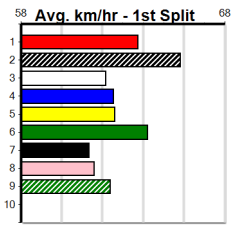

Sale

RANFORDS FAMILY BUTCHERS HT1

Distance: 435m, Race Type: Grade 5 Heat, Total Prizemoney: $2,925

1st: $1,950, 2nd: $600, 3rd: $300, 4th: $75

3

6:48PM

(VIC time)

EL CRIMP ADORE (6) has turned in some great performances of late and he should assume control soon after box rise. AYLA ROSE (5) has been solidly placed in her past three and she can settle on the speed. MYALL MEG (4) won't be too far away

Watchdog Tips: **6** **5** **4** **2** **Bet:** **Box Quinella 4,5,6 ($10 for 333.33%)**