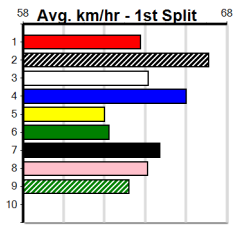

Sale

11

9:21PM

(VIC time)

RSN GREY AREAS - WEDNESDAY & FRID

Distance: 435m, Race Type: Mixed 4/5, Total Prizemoney: \$3,360
1st: \$2,250, 2nd: \$690, 3rd: \$345, 4th: \$75

ACACIA ROCKET (8) returned to his brilliant best at Ballarat and he is ideally drawn out wide. JACK HOOK (6) turned in a big performance two runs back and he just needs a clear crack mid race. RIBERO (3) won't be too far away