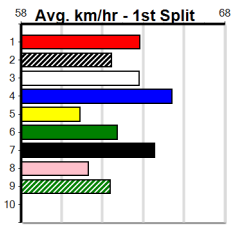

Sale

MEASUREMENT PLUS HT2

Distance: 435m, Race Type: Grade 5 Heat, Total Prizemoney: $2,925
1st: $1,950, 2nd: $600, 3rd: $300, 4th: $75

4

7:07PM
(VIC time)

CANYA UNTAMED (7) comes here with tremendous Interstate form and he is expected to fire for his new kennel. BRUCE'S SHOUT (4) is better than his past few runs and he can settle on the speed. BETSIE BALE (2) will be strong in the closing stages.

Watchdog Tips: **7** **4** **2** **1** **Bet:** **Trifecta 7/1,2,4/1,2,4,8 ($10 - 111.11%)**