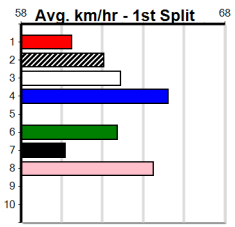

1	2	3	4	5	6	7	8
1	2	4	1	1	2	3	1
Prize Best \$48,220.00							
Starts 65-15-10-13							
Trk/Dst 4-2-0-0							
APM \$14921							

1	2	3	4	5	6	7	8
1	2			1			2
Prize Best \$17,217.50							
Starts 54-6-7-8							
Trk/Dst 0-0-0-0							
APM \$3827							

Sale

MAFFRA 4 X 4 TRUCK CENTRE

Distance: 510m, Race Type: Mixed 6/7, Total Prizemoney: \$3,340
1st: \$2,230, 2nd: \$690, 3rd: \$345, 4th: \$75

9

8:44PM

(VIC time)

SWEET BEE (4) has been in the money in all three runs to date and she has the speed to make every post a winner. GALLOPING RED (8) was a strong 29.84 Sandown winner and he will get plenty of room early on. GOOD VIBES ONLY (6) has claims