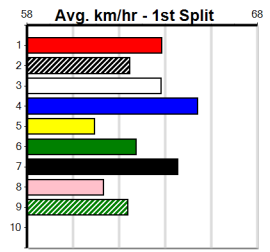

Sale

4

7:07PM

(VIC time)

MEASUREMENT PLUS HT2

Distance: 435m, Race Type: Grade 5 Heat, Total Prizemoney: $2,925
1st: $1,950, 2nd: $600, 3rd: $300, 4th: $75

CANYA UNTAMED (7) comes here with tremendous Interstate form and he is expected to fire for his new kennel. BRUCE'S SHOUT (4) is better than his past few runs and he can settle on the speed. BETSIE BALE (2) will be strong in the closing stages.

Watchdog Tips: 7 4 2 1 Bet: Trifecta 7/1,2,4/1,2,4,8 ($10 - 111.11%)

Form Box Wgt Dist Track Date Time BON Margin 1st/2nd (Time) PIR Checked Comment W/R Split 1 S/P Grade

KIT [5] Resuming, capable when right, keep safe $9.00
F Dog Jan-22 Sire: BERNARDO Dam: SWEET DEMI
Trainer: Jennifer Gill (Darriman)
Winning Distances: < 300m (0) 300 - 399m (1) 400 - 499m (1) 500 - 599m (3) 600 - 699m (0) > 700m (0)
Winning Weights: 29.6(1) 29.7(1) 30.1(3)
1st (8) 30.1 350 HVL R5 27-Feb-24 19.57 19.21 0.75L DR. HARRIS (19.62) M/2 . . . SW . . . 6.65 $1.70 7
1st (7) 29.6 510 SLE R5 03-Mar-24 29.01 28.96 2.50L BON ROSE (29.18) M/211 . . . . . 9.25 $2.50 X67
1st (5) 30.1 510 SLE R5 10-Mar-24 28.85 28.85 3.5L MAYBE EVEN YOU (29.07) M/111 . . . . . 9.07 $1.10 RW
1st (8) 30.1 510 SLE R6 17-Mar-24 29.00 28.69 6.00L MUSTER (29.39) M/211 . . . . . 9.28 $1.20 RWH
6th (2) 30.2 510 SLE R5 24-Mar-24 29.76 28.72 12.00 DR. QUEENIE (28.96) M/775 . . . . SW . . . 9.86 $2.30 RWF
5th (7) 30.0 300 HVL R10 31-Jul-24 17.07 16.68 5.00L RIENDO (16.73) M/7 . . . . . 4.06 $12.20 5
3rd (8) 30.1 300 HVL R3 04-Aug-24 16.87 16.80 1.00L TASTE OF HELL (16.80) Q/4 . . . . . W 4.03 $13.60 5
7th (2) 30.2 435 SLE R10 07-Aug-24 24.90 24.38 7.50L NEED A PILOT (24.38) M/667 . . . . . 5.40 $15.20 5
Last 3 wins NOT included above
1st (4) 29.7 460 WGL R3 30-Jan-24 25.89 25.76 1.75L GOOD VIBES ONLY (26.01) Q/111 . . . . . 6.58 $1.60 M

BETSIE BALE (NSW)[5] Powerful type, can find the rail early, threat $7.50
F Bitch Oct-21 Sire: FERAL FRANKY Dam: FANTA BALE
Trainer: Mark Delbridge (Balliang)
Winning Distances: < 300m (0) 300 - 399m (1) 400 - 499m (7) 500 - 599m (1) 600 - 699m (0) > 700m (0)
Winning Weights: 29.0(2) 29.2(3) 29.5(1) 29.6(1) 29.7(2)
8th (1) 29.9 435 SLE R9 08-Sep-24 24.98 24.13 6.00L BLUEBELLE COLOUR (24.60) M/687 . . . . . 5.45 $3.10 5
6th (3) 29.8 460 GEL R11 13-Sep-24 26.32 25.59 3.5L PAW LAUREN (26.08) M/776 . . . . . 6.99 $10.10 5
5th (7) 29.9 410 HOR R10 17-Sep-24 23.55 23.11 6.50L NATALIE BALE (23.11) S/66 . . . . . 10.58 $10.30 5
6th (6) 30.0 510 SLE R5 22-Sep-24 29.50 28.43 9.50L PAW LAUREN (28.87) S/756 . . . . . 9.59 $7.20 5
6th (3) 30.1 435 SLE R10 29-Sep-24 25.38 24.44 9.50L MYALL MEG (24.74) S/857 . . . . . 5.52 $8.00 5
7th (5) 30.2 460 WGL R6 08-Oct-24 26.69 25.73 10.00 THIS TRAIN (26.00) M/666 . . . . . 6.73 $27.00 X45
4th (6) 30.3 460 GEL R8 18-Oct-24 26.43 26.00 4.25L SHANLYN SCOUT (26.13) Q/554 . . . . . 6.87 $27.60 5
3rd (2) 30.2 450 BAL R12 23-Oct-24 25.63 24.99 4.00L NIMBLE TOMMY (25.36) M/454 . . . . . 6.72 $13.50 5
Last 3 wins NOT included above
1st (1) 29.2 460 WGL R6 23-Jul-24 26.02 25.66 1.00L WERRIS BALE (26.08) M/654 . . . . . 6.67 $11.40 5
1st (1) 29.6 515 SAP R5 12-Aug-24 30.06 29.27 0.50L MISS JAZZ (30.08) Q/3222 . . . . . 5.26 $2.20 5
1st (8) 29.7 450 SHP R8 19-Aug-24 25.68 24.90 1.00L TENSION HEAD (25.74) S/865 . . . . . 6.88 $6.40 5