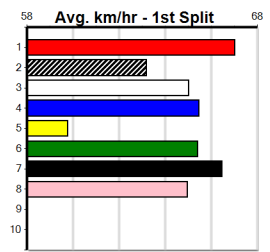

Sale

8

8:27PM

(VIC time)

MCKAY AUTOMOTIVE & SALE 4X4 CENTRE

Distance: 510m, Race Type: Mixed 4/5, Total Prizemoney: $3,875
1st: $2,600, 2nd: $800, 3rd: $400, 4th: $75

DUNDEE REBEL (1) has class on his side and he is drawn to get all the breaks. JOROGUMO (4) was brilliant when placed here two runs back and he should be on the pace from the outset. FARNHAM BALE (2) can charge to the line

Watchdog Tips: **1** **4** **2** **3** **Bet:** **Win 1**

Form Box Wgt Dist Track Date Time BON Margin 1st/2nd (Time) PIR Checked Comment W/R Split 1 S/P Grade

1

DUNDEE REBEL [4] **Class edge, drawn to get the breaks, yes** **$2.80**
BD Dog Dec-20 Sire: FERAL FRANKY Dam: DUNDEE CALYPSO Trainer: Geoffrey Scott-smith (Pakenham)
Owner(s): G Scott-smith
Winning Distances: < 300m (0) 300 - 399m (0) 400 - 499m (2) 500 - 599m (13) 600 - 699m (0) > 700m (0)
Winning Weights: 33.0(2) 33.1(1) 33.3(2) 33.4(1) 33.5(2) 33.6(3) 33.7(1) 33.8(1) 33.9(1) 34.1(1)

Box	1st	2nd	3rd	4th	5th	6th	7th	8th
1	3	3	4	1				1
2	1	3	4			3		1
3	2	2	3	2	1			1
4	4	6	3		1	1		
5	2	1		3	2	1		1
6	1		1	2	2			
7	2	4	3		1			
8		1		2	1	3		1

3rd (1) 33.9 515 SAP R4 12-Aug-24 29.65 29.27 5.50L LETHAL SNIPER (29.27) M/4333 . . . 5.23 $4.20 FFA
2nd (7) 33.4 510 SLE R8 18-Aug-24 28.96 28.90 1.00L DEADLY CLASS (28.90) M/1111 . . . 9.14 $10.00 X45
4th (5) 33.2 525 MEA R4 24-Aug-24 30.37 29.71 5.50L PEAKY JOE (30.00) M/5444 . . . 5.19 $10.60 5
1st (4) 33.0 510 SLE R5 01-Sep-24 29.15 28.97 2.75L COLLINDA AIR (29.33) M/4333 . . . 9.46 $3.50 5H
3rd (7) 33.2 510 SLE R6 08-Sep-24 28.90 28.65 2.00L KISAUNI (28.76) S/4433 . . . 9.20 $4.90 5F
2nd (2) 33.1 525 MEA R11 14-Sep-24 30.57 29.70 4.75L PAW OSWALD (30.24) M/7543 . . . 5.28 $4.40 5
3rd (1) 33.2 515 SAN R7 26-Sep-24 29.80 29.29 2.75L ASTON FIGARO (29.61) M/4323 . . . 5.16 $5.60 4
6th (8) 33.4 525 MEA R9 19-Oct-24 30.42 29.71 7.50L MOTION SENSOR (29.93) M/6776 . . . 5.19 $13.40 5

Last 3 wins NOT included above
1st (4) 34.1 515 SAN R7 15-Feb-24 29.51 29.46 0.50L ELITE ALEX (29.54) M/2222 . . . 5.16 $7.60 FFA
1st (1) 33.6 515 SAP R7 25-Feb-24 29.46 29.46 4.75L HOT SCOTCH (29.78) Q/3111 . . . 5.14 $1.70 X34
1st (4) 33.8 515 SAN R9 13-Jun-24 29.68 29.38 6.00L RECYCLED (30.10) M/3111 . . . 5.23 $4.60 5

Prize Best $274845.00
Starts 28.90(7)-8/9/24
Trk/Dts 85-15-20-18
APM 8-1-2-1 20238