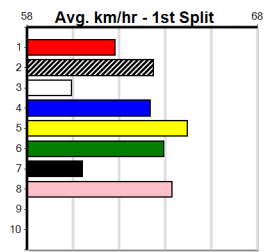

Sale
10
9:02PM
(VIC time)

SPORTSBET SAME RACE MULTI (2-3 WINS)

Distance: 435m, Race Type: Restricted Win, Total Prizemoney: $2,925
1st: $1,950, 2nd: $600, 3rd: $300, 4th: $75

PAW MANNY (2) was a smart 23.30 Horsham winner and he just needs a clear crack mid race.
PAW LILIBET (8) has been placed in both runs from this draw and she can make a big impact again.
DR. YELLOWSTONE (3) has claims

Watchdog Tips: 2 8 3 4 **Bet:** Win 2

Form Box Wgt Dist Track Date Time BON Margin 1st/2nd (Time) PIR Checked Comment W/R Split 1 S/P Grade

1

SAND DUNES [5] **Lack of early speed is a worry, place claims best** **$7.50**

BD Bitch Aug-22 Sire: ORSON ALLEN Dam: DAVA SUPREME Trainer: Chris Johannsen (Devon Meadow)

Owner(s): S Healey

Winning Distances: < 300m (0) 300 - 399m (0) 400 - 499m (3) 500 - 599m (0) 600 - 699m (0) > 700m (0)

Winning Weights: 29.5(1) 29.6(1) 29.8(1)

2nd (3)	30.0	400	WGL	R2	12-Sep-24	23.33	22.86	7.00L	JUST LIKE AUDREY (22.87)	S/33	. . .	8.58	$2.60	T3-7
1st (3)	29.8	435	SLE	R3	18-Sep-24	24.78	24.68	1.25L	TILLY GIRL (24.87)	M/111	. . .	5.33	$2.70	T3-7
1st (7)	29.6	435	SLE	R4	22-Sep-24	24.69	24.32	3.00L	PAW MANTRA (24.88)	M/221	. . . SW	5.31	$7.10	6G
8th (7)	29.9	460	WGL	R8	01-Oct-24	26.83	25.54	16.00	PAW ZELINI (25.77)	S/888	. . .	7.05	$11.00	X45
8th (5)	29.9	435	SLE	R11	06-Oct-24	25.73	24.16	14.00	DR. DOT (24.77)	M/888	. . . VO	5.89	$11.80	5
6th (4)	30.2	400	WGL	R11	10-Oct-24	24.00	22.67	14.00	RUPTURED (23.07)	S/66	. . .	9.37	$2.30	T3-RW
4th (7)	30.0	435	SLE	R5	20-Oct-24	24.90	24.18	2.75L	GALLOPING JESSIE (24.72)	M/534	. . .	5.56	$13.70	RW
2nd (3)	30.2	400	WGL	R6	24-Oct-24	23.19	22.95	1.5L	TEXAS LONG HORN (23.09)	S/55	. . .	8.66	$6.90	T3-5

Last 3 wins NOT included above

1st (1)	29.5	400	WGL	R1	11-Jun-24	22.99	22.72	6.50L	WATER BOMB (23.43)	M/11	. . .	8.42	$1.60	M

Box History

Bx	1st	2nd	3rd	4th	5th	6th	7th	8th
1	1	1						
2								
3	1	2		1				1
4		1				1		
5								1
6								1
7	1	1		1		1		2
8		2						

Prize Best Starts Trk/Dts APM $8180.00 24.69(7)-22/9/24 19-3-7-0 12-2-4-0 4767

2

PAW MANNY (NSW)[5] **Strong effort to score two runs back, yes** **$3.40**

BK Dog Jul-22 Sire: JS FLAMIN ACE Dam: DYNA ADRIA Trainer: Robert Camilleri (Lara)

Owner(s): B Wheeler

Winning Distances: < 300m (0) 300 - 399m (1) 400 - 499m (2) 500 - 599m (0) 600 - 699m (0) > 700m (0)

Winning Weights: 29.2(1) 29.9(1) 30.0(1)

2nd (4)	29.7	395	TRA	R9	05-Jul-24	22.26	21.86	0.25L	WESTERN BALE (22.25)	S/784	. . .	3.93	$4.50	X67
5th (3)	29.7	485	HOR	R8	13-Jul-24	28.24	27.90	5.00L	UPON BALE (27.90)	Q/366	. . .	6.77	$1.70	6G
3rd (2)	29.6	485	HOR	R5	16-Jul-24	27.67	27.38	3.5L	JED'S MEMORY (27.43)	M/333	. . .	6.74	$3.80	RW
7th (4)	29.5	410	HOR	R3	21-Jul-24	24.03	23.19	7.50L	ELK (23.53)	M/77	. . .	10.84	$5.20	6G
6th (8)	30.3	410	HOR	R10	01-Oct-24	23.61	22.85	5.50L	BLACK STATESMAN (23.22)	M/66	. . .	10.56	$10.70	6G
3rd (4)	30.4	410	HOR	R10	08-Oct-24	23.53	23.26	1.5L	IS HE LUCKY (23.43)	M/44	. . .	10.65	$4.60	6G
1st (4)	30.0	410	HOR	R10	15-Oct-24	23.30	22.86	0.50L	ENTERTAINMENT (23.33)	M/32	. . .	10.43	$5.40	6G
3rd (3)	30.4	410	HOR	R11	22-Oct-24	23.73	22.99	2.50L	SUGAR BOWL ROSE (23.56)	M/74	. . .	10.61	$2.50	5

Last 3 wins NOT included above

1st (7)	29.2	350	TRA	R1	17-May-24	20.14	19.81	0.10L	SANDY BALE (20.14)	M/43	. . .	6.95	$3.50	M
1st (3)	29.9	435	SLE	R2	26-Jun-24	24.57	24.20	2.50L	VIENNA GOLD (24.74)	M/511	. . .	5.47	$3.60	7

Box History

Bx	1st	2nd	3rd	4th	5th	6th	7th	8th
1				1				
2			1					
3	1		1		1			
4	1	1	2			1	1	
5								
6			1					
7	1							
8		1				1		

Prize Best Starts Trk/Dts APM $8400.00 24.57(3)-26/6/24 15-3-2-5 3-1-0-1 5484