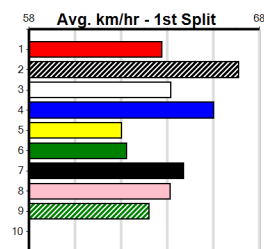

Sale
11
9:21PM
(VIC time)

RSN GREY AREAS - WEDNESDAY & FRIDAY

Distance: 435m, Race Type: Mixed 4/5, Total Prizemoney: $3,360
1st: $2,250, 2nd: $690, 3rd: $345, 4th: $75

ACACIA ROCKET (8) returned to his brilliant best at Ballarat and he is ideally drawn out wide. JACK HOOK (6) turned in a big performance two runs back and he just needs a clear crack mid race. RIBERO (3) won't be too far away

Watchdog Tips: 8 6 3 1 **Bet:** Win 8

1

BONNIE GAL [4] **Back in form, has the good draw, respect** **$3.40**
BKW Bitch Mar-21 Sire: HOOKED ON SCOTCH Dam: MEPUNGA BONNIE
Owner(s): Bonnie (SYN), M Pollard, G Stephenson Trainer: Chris Johannsen (Devon Meadow)
Winning Distances: < 300m (0) 300 - 399m (1) 400 - 499m (8) 500 - 599m (0) 600 - 699m (0) > 700m (0)
Winning Weights: 27.3(1) 27.8(1) 28.0(1) 28.2(2) 28.4(1) 28.5(1) 28.7(1) 28.9(1)
8th (5) 27.9 435 SLE R11 30-Jun-24 25.13 24.46 9.50L XATU BALE (24.49) M/567 . . . 5.44 $19.60 5
7th (4) 27.9 400 WGL R10 09-Jul-24 23.61 22.52 9.00L BIG TIMBER (22.99) M/66 . . . 8.65 $27.00 X45
2nd (8) 28.0 390 SHP R11 22-Aug-24 22.56 22.33 1.00L MARKET BLUE (22.49) M/23 . . . 8.48 $2.90 T3-5
6th (4) 28.4 435 SLE R10 04-Sep-24 25.01 24.62 4.50L AUSSIE CAN FLY (24.70) M/257 . . . 5.26 $4.90 T3-5
6th (1) 28.4 400 GEL R4 10-Sep-24 22.85 22.54 4.50L CAUSING RUBBLE (22.54) Q/15 . . . 8.35 $13.40 X45
3rd (1) 28.5 300 HVL R12 06-Oct-24 17.03 16.60 3.00L BLUE CHINCHILLA (16.83) M/4 . . . 4.04 $19.00 5
1st (7) 28.7 300 HVL R4 13-Oct-24 16.77 16.51 0.50L URANA RHINO (16.80) M/2 . . . SW . 3.92 $5.40 5
1st (6) 28.4 435 SLE R12 20-Oct-24 24.70 24.18 0.50L OPRAH BALE (24.73) M/111 . . . 5.23 $2.10 5
Last 3 wins NOT included above
1st (1) 27.8 400 WGL R7 16-Jul-23 22.96 22.69 1.25L DR. RODRIGO (23.04) Q/11 . . . SW . 8.26 $3.70 5
1st (4) 27.3 400 GEL R5 19-Aug-23 22.51 22.46 4.75L PIXIE PRINCESS (22.83) Q/11 . . . 8.29 $2.00 5
1st (8) 28.0 400 WGL R11 09-May-24 23.21 23.16 1.25L SPECIAL SIAN (23.30) M/22 . . . SW . 8.62 $2.30 X45
Prize Best $27505.00
Starts 24.48(4)-3/9/23
Trk/Dts 60-9-14-7
APM 18-1-3-2 5555