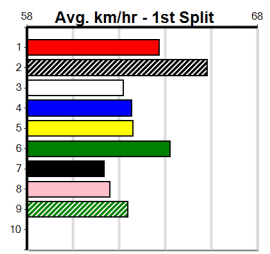

Sale
3
6:48PM
(VIC time)

RANFORDS FAMILY BUTCHERS HT1

Distance: 435m, Race Type: Grade 5 Heat, Total Prizemoney: $2,925
1st: $1,950, 2nd: $600, 3rd: $300, 4th: $75

EL CRIMP ADORE (6) has turned in some great performances of late and he should assume control soon after box rise. AYLA ROSE (5) has been solidly placed in her past three and she can settle on the speed. MYALL MEG (4) won't be too far away

Watchdog Tips: **6** **5** **4** **2** **Bet:** **Box Quinella 4,5,6 ($10 for 333.33%)**

1

SPRING AMMO (SA)[5] **Prolific winner but tends to struggle here, risky** **$12.00**
BK Dog Jan-20 **Sire: SPRING GUN Dam: SPRING GRACE** **Trainer: Lisa Delbridge (Balliang)**
Owner(s): G Black
Winning Distances: < 300m (0) 300 - 399m (13) 400 - 499m (19) 500 - 599m (4) 600 - 699m (0) > 700m (0)
Winning Weights: 32.0(1) 32.3(1) 32.4(1) 32.5(3) 32.6(3) 32.7(1) 32.8(4) 33.0(5) 33.2(1) 33.4(1) 33.6(1) 33.7(1) 33.8(1)

Box	1st	2nd	3rd	4th	5th	6th	7th	8th
1	3	3	5					1
2	7	5	3	2	3	2		
3	4	3	2	2	3	1	2	2
4	10	4	3		4	3		
5		2	3	3	2	3	1	
6	2	2	1	3	1	2	2	1
7	6	2	5		2	2		
8	4	1	3		1	5		1

Prize Best Starts Trk/Dts APM $84287.50
24.52(5)-22/9/24
137-36-22-25
15-0-5-2
10943

2

PAW TABITHA (NSW)[5] **Continues to impress, toughest test, respect** **$4.00**
BK Bitch Dec-22 **Sire: BERNARDO Dam: DYNA HARPA** **Trainer: Mark Delbridge (Balliang)**
Owner(s): B Wheeler
Winning Distances: < 300m (0) 300 - 399m (2) 400 - 499m (3) 500 - 599m (0) 600 - 699m (0) > 700m (0)
Winning Weights: 27.6(2) 28.0(1) 28.2(1) 28.3(1)

Box	1st	2nd	3rd	4th	5th	6th	7th	8th
1	1						1	
2		2						
3								
4			1	1				
5	1		1					
6	2		1				1	
7	1							
8		1						

Prize Best Starts Trk/Dts APM $12345.00
FSH
14-5-3-3
0-0-0-0
10830

3

DR. GILLIAN [5] **Good record here but may get crowded early, place** **$8.00**
BK Bitch Jan-22 **Sire: BERNARDO Dam: SWEET DEMI** **Trainer: Kimberley McMahon (Darriman)**
Owner(s): DOCTORS KENNELS (SYN), J McMahon, J Gill
Winning Distances: < 300m (0) 300 - 399m (0) 400 - 499m (3) 500 - 599m (1) 600 - 699m (0) > 700m (0)
Winning Weights: 24.4(1) 24.7(1) 25.0(2)

Box	1st	2nd	3rd	4th	5th	6th	7th	8th
1	1				1			
2	1							
3	1		1	1	1			
4		1	1	1				
5	1							1
6						1		
7			1					
8								

Prize Best Starts Trk/Dts APM $8895.00
24.47(4)-20/10/24
14-4-1-2
7-3-1-0
5178

4

MYALL MEG [5] **Big effort here last time, threat with luck** **$4.00**
F Bitch Jan-22 **Sire: BEAST UNLEASHED Dam: SPOT ON CINTA** **Trainer: Raymond Gilmore (Kilmany)**
Owner(s): Yacaaba (SYN), J Risk, R Gilmore, S Risk
Winning Distances: < 300m (0) 300 - 399m (1) 400 - 499m (3) 500 - 599m (0) 600 - 699m (0) > 700m (0)
Winning Weights: 25.9(1) 26.0(1) 26.2(1) 26.3(1)

Box	1st	2nd	3rd	4th	5th	6th	7th	8th
1								1
2		1						
3	1	1	1		1	1		
4	1							
5		1			1			
6	1					1		
7		2	1	1	1			
8	1	2	2					

Prize Best Starts Trk/Dts APM $11700.00
24.36(8)-11/9/24
22-4-7-4
12-3-5-2
6386

5

AYLA ROSE [5] **Solidly placed in her past three, clear danger** **$9.00**
BE Bitch Feb-22 **Sire: SHIMA SHINE Dam: SHANTELE ROSE** **Trainer: Jeffrey Chignell (Rosedale)**
Owner(s): S Chignell
Winning Distances: < 300m (0) 300 - 399m (2) 400 - 499m (3) 500 - 599m (1) 600 - 699m (0) > 700m (0)
Winning Weights: 27.1(1) 27.3(1) 27.5(1) 27.6(2) 27.8(1)

Box	1st	2nd	3rd	4th	5th	6th	7th	8th
1	2	3	3		1	1		
2					1	1	1	
3		2	1	2		1	2	2
4			1			1		1
5	1	1	1		1		1	1
6				2	1	2		
7		1	1	1	1			
8	3	2	2	1				

Prize Best Starts Trk/Dts APM $23695.50
24.45(7)-14/2/24
51-6-9-11
25-3-5-9
9481