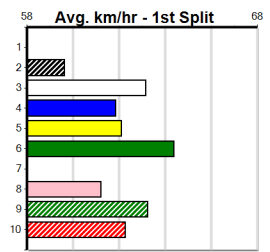

Sale

1
6:07PM

(VIC time)

GOOD ON YA NORTO

Distance: 435m, Race Type: Maiden, Total Prizemoney: $2,535
1st: $1,680, 2nd: $520, 3rd: $260, 4th: $75

HAWKER HURRICANE (3) has been placed in four of five to date and he gets his chance to break through. TALK THAT TALK (5) was impressive last time out and she will continue to get better with more racing. DERMOTT ROSE (4) has solid claims

Watchdog Tips: **3** **5** **4** **1** **Bet:** Box Quinella 3,4,5 ($10 for 333.33%)

Form Box	Wgt	Dist	Track	Date	Time	BON	Margin	1st/2nd (Time)	PIR	Checked	Comment	WR	Split 1	S/P	Grade		
1	OLIVIA LEE ROSE [M] Well bred, drawn to get the breaks, respect $7.50																
	WF	Bitch	Dec-22	Sire: WHISKEY RIOT Dam: SUZIE ROSE												Trainer: Sharon-lee Chignell (Rosedale)	
	Owner(s): S Chignell																
	Winning Distances: < 300m (0) 300 - 399m (0) 400 - 499m (0) 500 - 599m (0) 600 - 699m (0) > 700m (0)																
	Winning Weights:																
	Last 3 wins NOT included above																
	Box History																
	Prize Best Starts Trk/Dts APM																
	Box History Table																
	Box History Table																
2	SAINT PADDY [M] Steady on debut, needs more time, tested $21.00																
	BK	Dog	Oct-22	Sire: PLAYLIST Dam: VALLEY REAPER												Trainer: Dawn Johnston (Toongabbie)	
	Owner(s): G Roberts																
	Winning Distances: < 300m (0) 300 - 399m (0) 400 - 499m (0) 500 - 599m (0) 600 - 699m (0) > 700m (0)																
	Winning Weights:																
	Last 3 wins NOT included above																
	Box History																
	Prize Best Starts Trk/Dts APM																
	Box History Table																
	Box History Table																
3	HAWKER HURRICANE [M] Impressive to date, can cross and lead, yes $3.40																
	WBK	Dog	Sep-22	Sire: SUNSET SPITFIRE Dam: EL HELECHO												Trainer: Carolyn Jones (Rosedale)	
	Owner(s): C Jones																
	Winning Distances: < 300m (0) 300 - 399m (0) 400 - 499m (0) 500 - 599m (0) 600 - 699m (0) > 700m (0)																
	Winning Weights:																
	Last 3 wins NOT included above																
	Box History																
	Prize Best Starts Trk/Dts APM																
	Box History Table																
	Box History Table																
4	DERMOTT ROSE [M] Improving type, good mid race pace, threat $4.20																
	BE	Dog	Dec-22	Sire: MAGICAL BALE Dam: SHANTELE ROSE												Trainer: Jeffrey Chignell (Rosedale)	
	Owner(s): S Chignell																
	Winning Distances: < 300m (0) 300 - 399m (0) 400 - 499m (0) 500 - 599m (0) 600 - 699m (0) > 700m (0)																
	Winning Weights:																
	Last 3 wins NOT included above																
	Box History																
	Prize Best Starts Trk/Dts APM																
	Box History Table																
	Box History Table																
5	TALK THAT TALK [M] Showed improvement last time, main danger $6.00																
	BK	Bitch	Dec-22	Sire: SHIMA SHINE Dam: BABY TALK												Trainer: Gavin Clifton (Tynong Nth)	
	Owner(s): WE'RE ALL MATES (SYN), G Clifton, D Mckenzie																
	Winning Distances: < 300m (0) 300 - 399m (0) 400 - 499m (0) 500 - 599m (0) 600 - 699m (0) > 700m (0)																
	Winning Weights:																
	Last 3 wins NOT included above																
	Box History																
	Prize Best Starts Trk/Dts APM																
	Box History Table																
	Box History Table