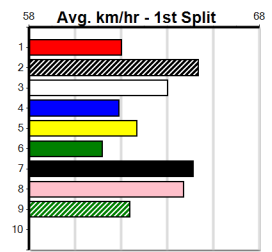

Sale
6
7:48PM
(VIC time)

WELLINGTON LIVESTOCK HT4

Distance: 435m, Race Type: Grade 5 Heat, Total Prizemoney: $2,925
1st: $1,950, 2nd: $600, 3rd: $300, 4th: $75

DR. UNITED (5) has been racing well in much stronger company of late and he just needs a clear crack mid race. MR. KIA ORA (2) is better than his past two runs and he can settle near the speed. ZIPPITY ZIPPIN' (1) is a nice prospect

Watchdog Tips: **5** **2** **1** **7** **Bet:** Box Quinella 1,2,5 ($10 for 333.33%)

1

ZIPPITY ZIPPIN' [5] **Unbeaten to date, well drawn, major player** **$3.40**
BK Dog Sep-22 **Sire: SUNSET SPITFIRE Dam: EL HELECHO** **Trainer: Carolyn Jones (Rosedale)**
Owner(s): C Jones
Winning Distances: < 300m (0) 300 - 399m (0) 400 - 499m (3) 500 - 599m (0) 600 - 699m (0) > 700m (0)
Winning Weights: 39.3(2) 39.6(1)

1st	2nd	3rd	4th	5th	6th	7th	8th
1st (3) 39.3 435 SLE R2 14-Jul-24	24.55	24.43	4.25L STAR COMMAND (24.84)	M/111	5.32	$3.60	M
1st (5) 39.6 435 SLE R3 21-Jul-24	24.98	24.29	1.5L RED ED (25.07)	M/322	5.40	$2.00	X67H
1st (4) 39.3 435 SLE R4 20-Oct-24	24.67	24.18	1.00L GOT FLAIR (24.73)	M/322	5.36	$2.50	RW

Box History

Bx	1st	2nd	3rd	4th	5th	6th	7th	8th
1								
2								
3	1							
4	1							
5	1							
6								
7								
8								

Prize Best Starts Trk/Dts APM

Prize	$5580.00
Best	24.55(3)-14/7/24
Starts	3-3-0-0
Trk/Dts	3-3-0-0
APM	4128

Last 3 wins NOT included above

2

MR. KIA ORA [5] **No luck in his past two, can atone, danger** **$4.20**
WBK Dog Sep-21 **Sire: FERNANDO BALE Dam: MILLETT** **Trainer: Lisa Delbridge (Balliang)**
Owner(s): G Black
Winning Distances: < 300m (0) 300 - 399m (1) 400 - 499m (5) 500 - 599m (0) 600 - 699m (0) > 700m (0)
Winning Weights: 34.2(1) 34.4(1) 34.8(1) 34.9(2) 35.2(1)

2nd	7th	1st	3rd	4th	5th	6th	7th	8th
2nd (4) 34.7 450 BAL R8 17-Jul-24	25.50	25.28	3.25L WINKING WILLIE (25.28)	M/433	6.62	$6.50	X45	
7th (7) 34.7 515 SAN R4 25-Jul-24	30.20	29.23	9.00L DISHEVELED (29.57)	M/3644	5.12	$9.80	5	
1st (3) 34.9 425 BEN R9 13-Sep-24	23.97	23.70	1.25L SPRING AMMO (24.05)	M/111	6.56	$4.80	X45	
6th (7) 34.7 410 HOR R6 17-Sep-24	23.69	23.11	7.50L PAW LAUREN (23.18)	M/56	10.69	$4.00	5	
3rd (3) 34.6 435 SLE R10 22-Sep-24	24.65	24.32	4.50L SHARNI'S SECRET (24.35)	S/633	5.36	$3.90	5	
1st (1) 34.4 450 WBL R8 26-Sep-24	25.66	25.40	0.50L INTEX BALE (25.68)	M/322	6.69	$3.20	5	
6th (5) 34.3 450 BAL R8 02-Oct-24	25.93	25.12	8.50L GUNAI WIZARD (25.35)	M/566	6.68	$19.50	X45	
4th (4) 34.2 460 WGL R6 08-Oct-24	26.42	25.73	6.50L THIS TRAIN (26.00)	S/455	6.70	$15.70	X45	

Box History

Bx	1st	2nd	3rd	4th	5th	6th	7th	8th
1	1	1						
2	1	1						
3	1		2				1	
4	1	1		1				1
5		1				1		1
6	1							
7			1		1	1	1	
8	1		1					

Prize Best Starts Trk/Dts APM

Prize	$18560.00
Best	24.65(3)-22/9/24
Starts	22-6-4-4
Trk/Dts	1-0-0-1
APM	7528

Last 3 wins NOT included above

1st (4) 35.2 460 GEL R2 14-Jul-23	25.78	25.56	2.50L TIM ZOO (25.95)	Q/111	6.59	$5.20	X67
1st (2) 34.2 390 SHP R2 20-Nov-23	22.09	21.80	1.75L ASTON MADDOX (22.21)	Q/22	8.47	$1.30	X67H
1st (6) 34.9 460 GEL R6 05-Jul-24	25.88	25.54	6.50L PAW ZELINI (26.32)	M/111	6.51	$2.50	5