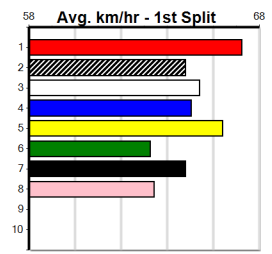

Sale
7
8:08PM
(VIC time)

GBG CONCRETE & CONSTRUCTION

Distance: 435m, Race Type: Free For All, Total Prizemoney: $3,360
1st: $2,250, 2nd: $690, 3rd: $345, 4th: $75

SKINNY OLIVE (1) was a dominant 24.18 winner here last week and she should prove too zippy for these. DR. FARRAH (2) has a good record here and she can follow the red through early on. ART THE CLOWN (6) can come out running

Watchdog Tips: **1** **2** **6** **4** **Bet:** Trifecta 1/2,4,6/2,4,6,8 ($10 - 111.11%)

SKINNY OLIVE [1] **Track specialist, likely leader, hard to reel in** **$1.80**
BE Bitch Mar-21 Sire: BERNARDO Dam: TIDELINA Trainer: Des Douch (Maffra)
Owner(s): D Haley
Winning Distances: < 300m (0) 300 - 399m (6) 400 - 499m (24) 500 - 599m (0) 600 - 699m (0) > 700m (0)
Winning Weights: 26.0(1) 26.2(2) 26.3(1) 26.7(1) 26.8(1) 27.0(2) 27.1(1) 27.2(1) 27.4(2) 27.5(2) 27.6(1) 27.7(3) 27.8(2)

1st	2nd	3rd	4th	5th	6th	7th	8th
1st (1) 27.7 435 SLE R6 07-Jul-24 24.45 24.39 1.25L FRED ROSE (24.53) Q/111 . . . . . 5.14 $1.60 FFA	1st (2) 27.8 425 BEN R10 12-Jul-24 23.86 23.86 2.75L BARBIE ZEAL (24.04) M/111 . . . SW . 6.43 $1.50 5	1st (8) 27.7 435 SLE R7 21-Jul-24 24.39 24.29 1.00L SMOOTH CRIMINAL (24.46) M/111 . . . . . 5.16 $2.00 FFA	1st (4) 27.7 460 WGL R8 26-Jul-24 25.88 25.84 0.25L AFTER THE SIREN (25.89) Q/111 . . . . . 6.35 $6.10 X34	5th (7) 28.0 350 HVL R12 04-Aug-24 19.41 18.94 4.50L MY MAGIC MAN (19.10) M/1 . . . V10 . 6.38 $6.20 SH	2nd (1) 26.7 435 SLE R4 06-Oct-24 24.54 24.16 1.25L DR. ASHER (24.46) Q/211 . . . . . 5.15 $3.20 SH	2nd (6) 26.7 435 SLE R8 13-Oct-24 24.22 24.07 2.25L DR. ASHER (24.07) M/111 . . . . . 5.10 $4.20 SF	1st (1) 26.8 435 SLE R7 20-Oct-24 24.18 24.18 3.00L GO STEVIE (24.38) Q/111 . . . . . 5.07 $1.20 FFA

Last 3 wins NOT included above

1st (4) 28.2 435 SLE R6 04-Feb-24 24.48 24.19 0.50L VOLKANOVSKI (24.50) M/111 . . . SW . 5.10 $3.10 S	1st (7) 28.6 400 WGL R6 06-Jun-24 22.39 22.39 1.25L DUNDEE SMOKEY (22.48) Q/11 . . . SW . 8.10 $2.00 SH	1st (1) 28.1 435 SLE R6 03-Jul-24 24.41 24.41 6.00L EXALTED (24.83) Q/111 . . . . . 5.12 $1.30 FFA