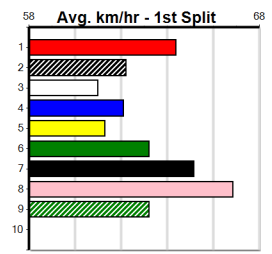

Sale
12
9:45PM
(VIC time)

SPORTSBET SET A DEPOSIT LIMIT

Distance: 435m, Race Type: Grade 5, Total Prizemoney: $2,925
1st: $1,950, 2nd: $600, 3rd: $300, 4th: $75

PAW VARNER (8) was a slashing 23.19 Horsham winner recently and he looks very well graded in this event. QUENARA BALE (3) is racing with confidence and she will be very strong in the closing stages. ELARA BALE (1) is drawn to settle closer.

Watchdog Tips: **8** **3** **1** **6** **Bet:** **Win 8**

1

Form Box	Wgt	Dist	Track	Date	Time	BON	Margin	1st/2nd (Time)	PIR	Checked	Comment	WR	Split 1	S/P	Grade
ELARA BALE (NSW)[5]															
Placed in four of eight here, strong, can threaten															
$6.00															
Owner(s): B Wheeler															
Sire: FERAL FRANKY Dam: DYNA DANNA															
Trainer: Robert Camilleri (Lara)															
Winning Distances: < 300m (0) 300 - 399m (3) 400 - 499m (5) 500 - 599m (0) 600 - 699m (0) > 700m (0)															
Winning Weights: 26.2(3) 26.3(1) 26.7(1) 27.0(1) 27.4(1) 27.5(1)															
3rd (1)	27.8	350	HVL	R8	26-Aug-24	19.47	19.33	2.00L CASH NOW (19.33)	S/7	.	.	.	6.74	$1.70	T3-5
8th (5)	27.8	390	WBL	R5	05-Sep-24	22.83	22.00	11.00 NATALIE BALE (22.11)	M/77	.	.	.	9.31	$10.80	5
3rd (7)	27.6	435	SLE	R6	11-Sep-24	24.73	24.22	3.25L KEISHA (24.52)	S/633	.	.	.	5.46	$16.60	5
1st (5)	27.4	390	WBL	R5	23-Sep-24	22.59	22.47	0.05L GOING GETS TOUGH (22.60)	M/75	.	.	.	8.96	$4.10	5
2nd (3)	27.8	425	BEN	R6	26-Sep-24	24.18	24.09	1.25L CORNHILL PRINCE (24.09)	M/332	.	VO	.	6.64	$4.70	T3-5
2nd (6)	27.9	410	HOR	R11	01-Oct-24	23.31	22.85	0.025 ROCK IT QUEEN (23.31)	M/33	.	.	.	10.61	$5.50	5
4th (2)	28.1	410	HOR	R6	05-Oct-24	23.81	23.32	7.50L IMANI (23.32)	M/44	.	.	.	10.87	$5.30	X45
4th (2)	28.5	435	SLE	R9	20-Oct-24	24.73	24.18	4.00L OUR YOGI (24.46)	S/733	.	.	.	5.42	$8.30	5
Last 3 wins NOT included above															
1st (2)	26.3	390	SHP	R11	13-Jun-24	22.18	22.17	4.50L KEN MASTERS (22.49)	Q/11	.	.	.	8.46	$2.90	T3-5
1st (4)	27.0	450	SHP	R6	25-Jul-24	25.81	25.59	1.5L TWILIGHT KING (25.90)	M/652	.	.	.	6.87	$4.40	T3-5
1st (5)	27.5	350	HVL	R8	19-Aug-24	19.57	19.15	0.50L BANDERILLERO (19.60)	M/4	.	.	.	6.71	$10.10	T3-5

Box History

Bx	1st	2nd	3rd	4th	5th	6th	7th	8th
1	1		3	1				
2	1			4		1		
3		2		2			1	
4	2		1		1			
5	3		1	1	1	1	1	1
6		2	4	1				
7			1					
8	1				1	1		

Prize	$12335.00
Best Starts	24.73(7)-11/9/24
Trk/Dts	40-8-4-10
APM	8-0-0-4
APM	5809