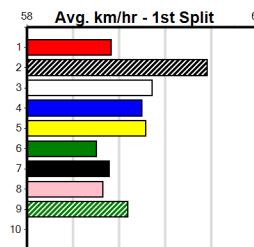

Sale

5

7:30PM

(VIC time)

GIPPSLAND ACCOUNTING SERVICES HT3

Distance: 435m, Race Type: Grade 5 Heat, Total Prizemoney: $2,925
1st: $1,950, 2nd: $600, 3rd: $300, 4th: $75

GOT THE LOT (4) was a slashing 24.44 winner here recently and he looks very well graded in this event. PAW LAUREN (2) has a great strike rate to date and she will be in the firing line throughout. DR. ANGELO (7) won't be too far away

Watchdog Tips:

4

2

7

5

Bet:

Win 4

Form Box	Wgt	Dist	Track	Date	Time	BON	Margin	1st/2nd (Time)	PIR	Checked	Comment	WR	Split 1	S/P	Grade	
1	SAKURA RYKER [5] Biks Capable but can be hit or miss early, place $7.50															
	BK	Bitch	May-21			Sire: BARCIA BALE		Dam: LIBBY'S DREAM		Trainer: Leanne Burke (Alberton West)						
	Owner(s): Palm Ridge Friends (SYN), L Burke, G Harris															
	Winning Distances: < 300m (0) 300 - 399m (2) 400 - 499m (3) 500 - 599m (0) 600 - 699m (0) > 700m (0)															
	Winning Weights: 30.7(1) 30.9(2) 31.1(1) 31.2(1)															
	6th (8)	31.3	435	SLE	R10	28-Jul-24	25.61	24.46	6.00L LAKEVIEW ROSIE (25.20)	M/577	.	.	.	5.42	$5.00	5
	2nd (6)	31.1	400	WGL	R4	08-Aug-24	22.94	22.66	1.75L PERSUASION (22.82)	M/33	.	.	.	8.61	$5.50	T3-5
	3rd (4)	31.2	435	SLE	R7	14-Aug-24	24.77	24.45	0.75L AUDACIOUS LIVVY (24.73)	M/544	.	.	.	5.38	$6.10	5
	4th (7)	31.4	435	SLE	R12	21-Aug-24	25.42	24.64	7.00L OUR YOGI (24.95)	M/844	.	.	.	5.55	$5.20	5
	4th (7)	30.6	435	SLE	R10	08-Sep-24	24.88	24.13	2.00L OUR MABEL (24.74)	M/755	.	.	.	5.42	$10.90	5
7th (5)	31.0	435	SLE	R8	18-Sep-24	25.74	24.68	13.00 QUENARA BALE (24.86)	M/477	.	.	.	5.36	$17.90	T3-5	
5th (1)	31.0	435	SLE	R11	29-Sep-24	25.14	24.44	7.00L CAILAH'S PISTOL (24.68)	S/576	.	.	.	5.42	$17.80	5	
1st (1)	30.7	435	SLE	R7	18-Oct-24	24.65	24.54	1.25L KELLI (24.73)	M/211	.	SW	.	5.27	$3.90	T3-5	
Last 3 wins NOT included above																
1st (5)	31.2	395	TRA	R10	01-May-23	22.43	22.32	0.25L AUTHENTIC (22.44)	M/653	.	.	.	3.93	$3.00	T3-RW	
1st (8)	30.9	450	TRA	R5	22-May-23	25.71	25.59	1.00L CONTRALTO (25.78)	M/421	.	.	.	6.87	$3.80	T3-RW	
1st (4)	31.1	395	TRA	R10	23-Jun-23	22.68	22.12	2.75L DR. DOT (22.86)	M/311	.	.	.	3.85	$4.70	RW	
2	PAW LAUREN (NSW)[5] Great strike rate, pace to burn, main danger $3.40															
	BK	Bitch	Dec-22			Sire: BERNARDO		Dam: HADARAH BALE		Trainer: Mark Delbridge (Balliang)						
	Owner(s): B Wheeler															
	Winning Distances: < 300m (0) 300 - 399m (2) 400 - 499m (6) 500 - 599m (1) 600 - 699m (0) > 700m (0)															
	Winning Weights: 26.1(1) 26.3(3) 26.4(1) 26.5(2) 26.8(2)															
	5th (4)	26.3	450	SHP	R7	09-Sep-24	25.78	25.01	9.00L CITY LIMIT (25.16)	M/556	.	SW	.	6.71	$4.90	RWH
	1st (5)	26.3	460	GEL	R11	13-Sep-24	26.08	25.59	0.10L NINETYMILE WOW (26.08)	M/211	.	.	.	6.59	$16.80	5
	1st (3)	26.3	410	HOR	R6	17-Sep-24	23.18	23.11	3.25L MYRNIQNG STORM (23.39)	Q/11	.	.	.	10.23	$13.20	5
	1st (8)	26.4	510	SLE	R5	22-Sep-24	28.87	28.43	0.75L BEBOP JAZZ (28.90)	M/111	.	SW	.	9.04	$6.10	5
	1st (7)	26.1	450	WBL	R4	26-Sep-24	25.43	25.40	3.25L MORAINÉ SOFIA (25.65)	Q/111	.	.	.	6.53	$3.10	5
7th (2)	26.1	450	BAL	R8	02-Oct-24	26.11	25.12	11.00 GUNAI WIZARD (25.35)	M/777	.	V7	.	6.99	$3.40	X45	
1st (8)	26.3	450	BAL	R11	09-Oct-24	25.43	25.19	4.50L TOP SPEED GEAR (25.74)	Q/111	.	.	.	6.53	$1.80	5H	
8th (3)	26.2	515	SAN	R1	17-Oct-24	30.77	29.22	20.00 LETHAL SNIPER (29.39)	M/2347	.	W	.	5.06	$6.80	5F	
Last 3 wins NOT included above																
1st (8)	26.8	390	WBL	R2	01-Aug-24	22.39	21.93	1.5L PAW JUDAS (22.49)	Q/11	.	.	.	8.60	$3.40	MF	
1st (1)	26.5	425	BEN	R3	30-Aug-24	24.02	23.73	1.00L STAPLETON (24.07)	M/111	.	.	.	6.57	$3.70	6G	
1st (1)	26.5	400	WGL	R4	03-Sep-24	22.87	22.38	6.00L USKO BALE (23.26)	M/11	.	.	.	8.40	$1.60	6G	
3	AKINA CRUSADER [5] Poor strike rate, gets buried back, tested $21.00															
	BK	Dog	Jan-21			Sire: BERNARDO		Dam: AKINA MOSS		Trainer: Phillip Rowley (Denison)						
	Owner(s): TAMBO (SYN), S McKay, J Rowley, D McKay															
	Winning Distances: < 300m (0) 300 - 399m (2) 400 - 499m (3) 500 - 599m (1) 600 - 699m (0) > 700m (0)															
	Winning Weights: 34.1(1) 34.6(1) 35.2(1) 35.6(1) 35.8(2)															
	2nd (5)	35.0	400	WGL	R10	02-Jul-24	23.33	22.51	6.50L VALENCIA JIM (22.88)	M/44	.	.	.	8.62	$9.60	5
	8th (4)	35.0	460	WGL	R7	09-Jul-24	26.88	25.98	7.50L AFTER THE SIREN (26.36)	M/788	.	.	.	6.81	$74.10	5
	6th (8)	35.2	515	SAN	R7	18-Jul-24	30.34	29.29	11.00 LASSARD (29.29)	Q/1234	.	.	.	5.16	$98.50	X45
	2nd (2)	35.6	460	WGL	R6	02-Aug-24	26.13	25.82	2.25L COLLINDA AIR (26.28)	M/111	.	.	.	6.56	$7.40	5
	1st (8)	35.7	510	SLE	R7	07-Aug-24	29.09	28.75	2.50L MYSTERY BROKER (28.93)	M/222	.	.	.	9.24	$3.80	5