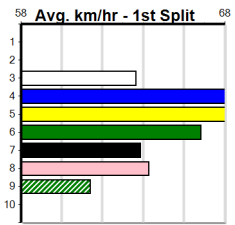

MONTROSE IGA LIQUOR

Distance: 300m, Race Type: Mixed 6/7, Total Prizemoney: $2,925
1st: $1,950, 2nd: $600, 3rd: $300, 4th: $75

10

2:04PM

(VIC time)

NOVEMBER RAIN (2) resumes today from a long layoff after her handy debut win here in March but she looks like the one to beat after a solid recent trial. GUNAI DAISY (3) has posted smart wins in 2 of her last 3 starts and she can challenge again.

Watchdog Tips:

2

3

7

5

Bet:

Win 2