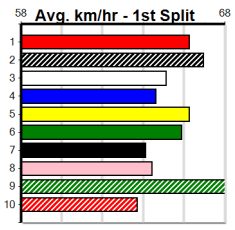

JASON McKEOWN PHOTOGRAPHY

Distance: 350m, Race Type: Grade 5, Total Prizemoney: $2,925
1st: $1,950, 2nd: $600, 3rd: $300, 4th: $75

5

12:25PM

(VIC time)

DOCHERTY (5) is a big talent who has met some jets in his last few starts and he can return to the winners list in this. MY NAME'S EDEN (7) has plenty of speed and she could get a nice cart early here and looks the main danger.

Watchdog Tips:

5

6

8

7

Bet:

Trifecta 5/6,7,8/2,6,7,8 ($10 - 111.11%)