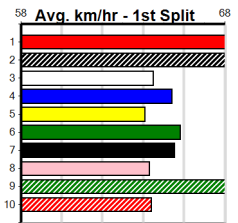

CENTRAL SCAFFOLDS

Distance: 350m, Race Type: Grade 5, Total Prizemoney: $2,925
1st: $1,950, 2nd: $600, 3rd: $300, 4th: $75

9

1:44PM
(VIC time)

HEAD HUNTER (2) has been racing well here in tougher company in recent times and he may be the one to beat with some luck early. EASILY AMUSED (4) has been ultra consistent of late and he could be right in the finish again in this.

Watchdog Tips: **2** **4** **6** **7** Bet: **Win 2**