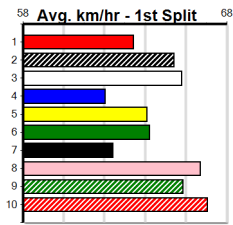

RSN GREY AREAS - WEDNESDAY & FRID

Distance: 300m, Race Type: Grade 5, Total Prizemoney: $2,925
1st: $1,950, 2nd: $600, 3rd: $300, 4th: $75

2

11:36AM

(VIC time)

POSH PAWS (5) has been solidly placed in some tough company in her last few starts and she looks set for a much deserved win here today. QUILLA REEF (2) has posted speedy placings in 4 of her last 5 starts and could be right in the finish again.

Watchdog Tips: **5** **2** **3** **8** **Bet:** **Box Quinella 2,3,5 ($10 for 333.33%)**