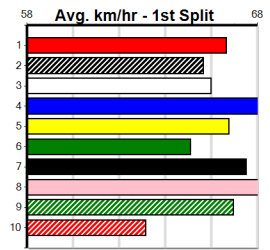

SPORTSBET FINAL

Distance: 350m, Race Type: Grade 5 Final, Total Prizemoney: $3,360
1st: $2,250, 2nd: $690, 3rd: $345, 4th: $75

OUR REGARDS (1) came out running in his fastest heat win here last week and he looks hard to beat from the gun draw today. BETTER BANJO (5) can sizzle early as well and looks the clear danger after fast all the way wins in 3 of his last 4 starts.

Watchdog Tips: 1 5 2 7 Bet: Win 1

OUR REGARDS (SA)[4] Came out running in fastest heat win, go close. $4.60
Owner(s): P Stephens
Sire: AUSSIE INFRARED Dam: SCOTT SOMETHING
Trainer: Julia Creed (Graytown)
Box History table and Prize Best information.

WILD SERENA [4] Talented, can race on the speed, chance here. $8.50
Owner(s): BILVIS (SYN), A Gwynne, D Bourke
Sire: ASTON DEE BEE Dam: INVICTUS REIGN
Trainer: David Bourke (The Basin)
Box History table and Prize Best information.

KISAUNI [5] Can show early speed but place looks best. $15.00
Owner(s): Worldly (SYN), W Macpherson, P Campbell
Sire: FERNANDO BALE Dam: MOMBASA
Trainer: Gary Joske (Yinnar)
Box History table and Prize Best information.

SAILPLANE [4] Can explode soon after box rise, must respect. $5.50
Owner(s): RIVERWALK (SYN), A Palmer, J Rinaldi, E Rinaldi
Sire: DESTINI FIREBALL Dam: DESTINI CATALINA
Trainer: Paul Ellul (Noble Park North)
Box History table and Prize Best information.

BETTER BANJO [4] Early speed, fast wins 3 of last 4, major player. $3.20
Owner(s): A Davis
Sire: FERNANDO BALE Dam: BRING YOUR BANJO
Trainer: Lisa Davis (Traralgon)
Box History table and Prize Best information.