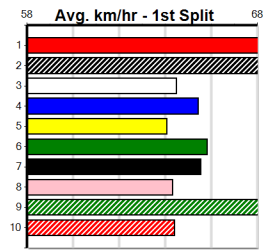

CENTRAL SCAFFOLDS

Distance: 350m, Race Type: Grade 5, Total Prizemoney: $2,925
1st: $1,950, 2nd: $600, 3rd: $300, 4th: $75

HEAD HUNTER (2) has been racing well here in tougher company in recent times and he may be the one to beat with some luck early. EASILY AMUSED (4) has been ultra consistent of late and he could be right in the finish again in this.

Watchdog Tips: 2 4 6 7 Bet: Win 2

CASHED OUT (TAS)[5] *** SCRATCHED *** $4.20
Owner(s): R Brittain
Winning Distances: < 300m (0) 300 - 399m (5) 400 - 499m (0) 500 - 599m (0) 600 - 699m (0) > 700m (0)
Trainer: Grant Walker (Warragul)

HEAD HUNTER [5] $3.00
Owner(s): B Ender
Winning Distances: < 300m (0) 300 - 399m (6) 400 - 499m (1) 500 - 599m (0) 600 - 699m (0) > 700m (0)
Trainer: Bernie Ender (St Albans)

DELTA PAWS [5] $12.00
Owner(s): R Winter
Winning Distances: < 300m (0) 300 - 399m (5) 400 - 499m (0) 500 - 599m (0) 600 - 699m (0) > 700m (0)
Trainer: Ronald Winter (Denison)

EASILY AMUSED (NSW)[5] $5.50
Owner(s): J Leek
Winning Distances: < 300m (0) 300 - 399m (6) 400 - 499m (4) 500 - 599m (0) 600 - 699m (0) > 700m (0)
Trainer: Jodie Leek (Warrandyte)

PANAMA PARADE [5] $10.00
Owner(s): A Lie
Winning Distances: < 300m (0) 300 - 399m (1) 400 - 499m (5) 500 - 599m (0) 600 - 699m (0) > 700m (0)
Trainer: Brett Mackie (Tooradin)