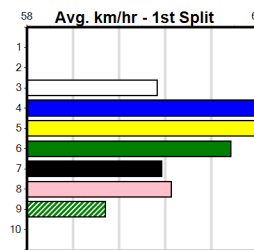

MONTROSE IGA LIQUOR

Distance: 300m, Race Type: Mixed 6/7, Total Prizemoney: $2,925
1st: $1,950, 2nd: $600, 3rd: $300, 4th: $75

NOVEMBER RAIN (2) resumes today from a long layoff after her handy debut win here in March but she looks like the one to beat after a solid recent trial. GUNAI DAISY (3) has posted smart wins in 2 of her last 3 starts and she can challenge again.

Watchdog Tips: 2 3 7 5 Bet: Win 2

Form Box Wgt Dist Track Date Time BON Margin 1st/2nd (Time) PIR Checked Comment W/R Split 1 S/P Grade

ARCHER EIGHT (SA)[6] Racing well in recent times here, must respect. $8.50
BK Dog Jan-23 Sire: CURRAJONG KID Dam: CAWBOURNE ZEBRA
Owner(s): J Archer
Winning Distances: < 300m (0) 300 - 399m (2) 400 - 499m (0) 500 - 599m (0) 600 - 699m (0) > 700m (0)
Winning Weights: 32.0(1) 32.1(1)
6th (4) 32.6 300 HVL R3 22-Sep-24 17.40 16.59 3.5L ATHENIAN GODDESS (17.16) M/7 4.16 $15.50 MH
6th (3) 31.8 435 SLE R1 02-Oct-24 25.72 24.44 17.00 PURE IMAGINATION (24.58) S/777 5.60 $12.80 M
1st (8) 32.0 300 HVL R1 09-Oct-24 17.26 16.85 1.5L WAIKIKI PEARL (17.35) SW 2.30 M
2nd (2) 32.2 300 HVL R4 15-Oct-24 17.23 16.68 1.75L CLASSIC WYNSTAN (17.12) M/2 4.01 $22.40 7
1st (7) 32.1 300 HVL R10 18-Oct-24 16.83 16.76 0.75L JABBERWOCKY (16.87) M/2 SW 4.35 $10.00 T3-RW
Last 3 wins NOT included above
Box History
Prize Best $2600.00
Starts 16.83(7)-18/10/24
Trk/Dts 5-2-1-0
APM 4-2-1-0 2600

NOVEMBER RAIN [7] Resuming, solid recent trial here, one to beat. $3.60
BEED Bitch May-22 Sire: FERAL FRANKY Dam: WILL IT RAIN
Owner(s): A Lie
Winning Distances: < 300m (0) 300 - 399m (1) 400 - 499m (0) 500 - 599m (0) 600 - 699m (0) > 700m (0)
Winning Weights: 27.5(1)
1st (2) 27.5 300 HVL R1 10-Mar-24 17.17 16.33 0.75L ASTON IMAGE (17.21) M/2 SW 4.04 $1.30 M
ST (-) 25.4 300 HVL 13-Oct-24 16.59 4.00L Trial Cleared Q/11 1of2 3.86 ST
Last 3 wins NOT included above
Box History
Prize Best $1680.00
Starts 17.17(2)-10/3/24
Trk/Dts 1-1-0-0
APM 1-1-0-0 336

GUNAI DAISY [6] Smart wins in 2 of her last 3 starts, major player $6.50
BK Bitch Mar-22 Sire: ALLEN DEED Dam: GUNAI LEXI
Owner(s): J Martin
Winning Distances: < 300m (0) 300 - 399m (3) 400 - 499m (0) 500 - 599m (0) 600 - 699m (0) > 700m (0)
Winning Weights: 24.7(1) 26.3(1) 27.0(1)
7th (3) 25.4 400 GEL R9 31-Aug-24 23.44 22.30 13.00 BRILEY RIOT (22.54) M/77 V10 9.06 $9.80 X67
6th (4) 25.8 400 GEL R10 13-Sep-24 23.69 22.65 7.00 ZIPPING JETSON (23.22) M/86 8.90 $60.30 X67
4th (2) 26.2 400 GEL R11 20-Sep-24 23.24 22.35 2.00L RUBY'S SHOW (23.10) Q/54 8.92 $85.30 X67H
4th (7) 26.2 390 BAL R11 25-Sep-24 22.81 22.31 5.50L PAW XENA (22.45) M/45 8.67 $29.40 X67
5th (3) 26.3 350 HVL R3 29-Sep-24 19.77 19.20 4.75L ITHACAN GODDESS (19.45) M/8 6.81 $25.80 X67
1st (1) 26.3 300 HVL R3 06-Oct-24 16.87 16.60 1.00L FULL OF FUN (16.93) M/2 SW 3.97 $43.60 X67H
7th (5) 26.7 300 HVL R2 13-Oct-24 17.08 16.51 6.00L THIRTY SECONDS (16.67) M/3 3.97 $26.60 X67F
1st (2) 27.0 390 SHP R9 24-Oct-24 22.66 22.09 1.00L BEAR IT IS (22.72) M/51 8.89 $1.90 X67
Last 3 wins NOT included above
1st (3) 24.7 390 SHP R1 10-Aug-24 22.78 22.14 1.25L LUNA PACK (22.85) M/23 8.69 $3.60 M
Box History
Prize Best $5035.00
Starts 16.87(1)-6/10/24
Trk/Dts 14-3-1-1
APM 4-1-0-1 3246