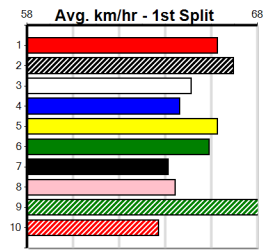

JASON McKEOWN PHOTOGRAPHY

Distance: 350m, Race Type: Grade 5, Total Prizemoney: $2,925
1st: $1,950, 2nd: $600, 3rd: $300, 4th: $75

DOCHERTY (5) is a big talent who has met some jets in his last few starts and he can return to the winners list in this. MY NAME'S EDEN (7) has plenty of speed and she could get a nice cart early here and looks the main danger.

Watchdog Tips: 5 6 8 7 Bet: Trifecta 5/6,7,8/2,6,7,8 ($10 - 111.11%)

TAKE A SHINE [5] Shown speed in smart recent wins, cannot dismiss. $12.00
BK Bitch Aug-21 Sire: SHIMA SHINE Dam: NO VACANCY
Owner(s): S Johnstone
Trainer: Nathan Mckay (Toolleen)
Winning Distances: < 300m (0) 300 - 399m (6) 400 - 499m (4) 500 - 599m (0) 600 - 699m (0) > 700m (0)
Winning Weights: 27.3(1) 27.5(1) 27.6(2) 27.7(1) 28.0(3) 28.3(1) 28.4(1)
Box History table and Prize Best Starts table included.

GREMLIN [5] Good placings in 4 of his last 5, must respect. $8.50
BEED Dog Feb-21 Sire: FERNANDO BALE Dam: NAUGHTY CAZZA
Owner(s): HUNTER RACING (SYN), A Hunter, B Hunter, C Hunter
Trainer: Thomas Currie (Drouin)
Winning Distances: < 300m (0) 300 - 399m (0) 400 - 499m (7) 500 - 599m (1) 600 - 699m (0) > 700m (0)
Winning Weights: 30.0(1) 30.1(1) 30.2(1) 30.3(2) 30.4(1) 30.5(1) 30.9(1)
Box History table and Prize Best Starts table included.

PERSUASION [5] *** SCRATCHED *** $41.00
RF Bitch Mar-21 Sire: HOOKED ON SCOTCH Dam: SPARKY GIRL
Owner(s): TWENTY YEARS (SYN), G Howell, M Carlstrom, G Beattie, B Melbourne
Trainer: Geoffrey Howell (Pearcedale)
Winning Distances: < 300m (0) 300 - 399m (3) 400 - 499m (6) 500 - 599m (0) 600 - 699m (0) > 700m (0)
Winning Weights: 26.9(1) 27.4(1) 27.5(2) 27.6(1) 27.7(1) 28.0(2) 28.1(1)
Box History table and Prize Best Starts table included.

ARCANA [5] Likely to be out the back early here, tough ask. $26.00
RF Dog Mar-21 Sire: FERNANDO BALE Dam: LADY CEECEE
Owner(s): J Leek
Trainer: Jodie Leek (Warrandyte)
Winning Distances: < 300m (0) 300 - 399m (0) 400 - 499m (3) 500 - 599m (2) 600 - 699m (0) > 700m (0)
Winning Weights: 28.9(1) 29.1(1) 29.6(2) 30.2(1)
Box History table and Prize Best Starts table included.

DOCHERTY [5] Big talent, met some jets of late, one to beat. $2.80
BK Dog Jun-22 Sire: TOMMY SHELBY Dam: GOLD VEIN
Owner(s): SHIRAZ RACING (SYN), S Holmes, L Holmes, D Holmes
Trainer: Daryl Holmes (Blind Bight)
Winning Distances: < 300m (0) 300 - 399m (1) 400 - 499m (7) 500 - 599m (1) 600 - 699m (0) > 700m (0)
Winning Weights: 30.0(1) 30.2(2) 30.3(1) 30.4(1) 30.5(1) 30.6(1) 30.7(1) 31.4(1)
Box History table and Prize Best Starts table included.