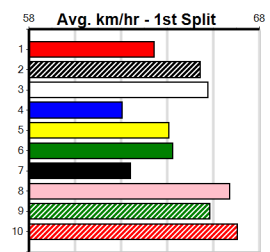

Healesville

2

11:36AM

(VIC time)

RSN GREY AREAS - WEDNESDAY & FRIDAY

Distance: 300m, Race Type: Grade 5, Total Prizemoney: $2,925
1st: $1,950, 2nd: $600, 3rd: $300, 4th: $75

POSH PAWS (5) has been solidly placed in some tough company in her last few starts and she looks set for a much deserved win here today. QUILLA REEF (2) has posted speedy placings in 4 of her last 5 starts and could be right in the finish again.

Watchdog Tips: 5 2 3 8 **Bet:** Box Quinella 2,3,5 ($10 for 333.33%)

	Form	Box	Wgt	Dist	Track	Date	Time	BON	Margin	1st/2nd (Time)	PIR	Checked	Comment	WR	Split 1	S/P	Grade	
1	LOVE A BOURBSKI (NSW)[5] Comes into calculations from this draw. $12.00																	
	F Dog JAN Day						Sire: BARCIA BALE Dam: SUNSET BOURBSKI						Trainer: David Plumridge (Scoresby)					
	Owner(s): Lyne Davidson (SYN), J Lyne, R Davidson																	
	Winning Distances: < 300m (0) 300 - 399m (2) 400 - 499m (4) 500 - 599m (0) 600 - 699m (0) > 700m (0)																	
	Winning Weights: 30.7(1) 31.0(2) 31.1(1) 31.6(1) 31.9(1)																	
	7th	(6)	30.7	425	BEN	R10	14-Aug-24	24.89	23.98	7.00L	INTER SPARKLE (24.42)	Q/112	.	V5	.	6.66	$15.80	T3-5
	8th	(2)	31.1	390	BAL	R10	01-Sep-24	23.40	22.35	13.00L	WATERLOO BOY (22.52)	Q/38	.	.	.	8.71	$26.00	T3-5
	5th	(4)	31.3	350	HVL	R7	13-Sep-24	19.90	19.47	3.75L	GET A GRIP (19.64)	M/3	.	.	.	6.68	$22.20	T3-5
	6th	(3)	30.9	390	BAL	R13	16-Sep-24	22.99	22.20	6.00L	PAW MARVEL (22.58)	Q/37	.	SW	.	8.50	$8.10	T3-5
	5th	(8)	31.3	405	COO	R19	04-Oct-24	23.97	23.16	8.50L	AGLAND INFANTRY (23.39)	.	.	.	.	.	$6.00	NG
4th	(4)	31.8	305	COO	R20	07-Oct-24	18.08	17.25	3.00L	SHADOW VALLEY (17.86)	.	.	.	.	.	$8.00	4	
8th	(5)	31.7	400	GEL	R13	15-Oct-24	24.24	22.45	19.00L	BISMUTH (22.96)	Q/68	.	.	.	8.79	$15.20	5	
1st	(8)	31.9	400	GEL	R13	21-Oct-24	22.70	22.57	4.25L	INTER BEAST BOY (22.99)	M/11	.	.	.	8.28	$7.20	5	
Last 3 wins NOT included above																		
1st	(1)	30.7	400	GEL	R10	30-Jan-24	22.85	22.70	1.75L	MIGHTY WISH (22.96)	M/11	.	.	.	8.40	$1.70	T3-6	
1st	(4)	31.0	425	BEN	R12	12-Jun-24	24.48	23.95	1.75L	SUNSHINE GOLD (24.59)	M/111	.	.	.	6.64	$2.60	5	
1st	(2)	31.6	390	BAL	R6	16-Jun-24	22.58	22.46	1.00L	TASMAN HOPE (22.65)	M/12	.	.	.	8.41	$2.00	T3-5	
2	QUILLA REEF [5] Speedy placings in 4 of his last 5, major player. $5.50																	
	BK Bitch Feb-21						Sire: FERNANDO BALE Dam: BOQUILLA						Trainer: Rohan Gladman (Ballarat)					
	Owner(s): R Boag																	
	Winning Distances: < 300m (0) 300 - 399m (13) 400 - 499m (0) 500 - 599m (0) 600 - 699m (0) > 700m (0)																	
	Winning Weights: 25.6(1) 25.7(1) 25.8(3) 25.9(3) 26.0(2) 26.3(1) 26.4(2)																	
	1st	(6)	25.8	350	HVL	R7	23-Jul-24	19.47	19.36	1.5L	WHY NOT JULES (19.58)	Q/1	.	.	.	6.56	$2.80	T3-5
	4th	(6)	25.5	350	HVL	R9	31-Jul-24	19.68	19.20	3.00L	CATCH SOME RAYS (19.47)	Q/3	.	W	.	6.66	$4.20	5
	5th	(7)	26.0	300	BAL	R11	11-Aug-24	17.04	16.65	4.50L	OUR TITAN (16.73)	M/5	.	.	.	4.09	$10.20	5
	2nd	(5)	25.8	390	BAL	R10	25-Aug-24	22.35	22.06	1.00L	CLOSE COMBAT (22.29)	M/22	.	.	.	8.45	$2.60	T3-5
	3rd	(8)	25.7	390	BAL	R2	04-Sep-24	22.37	21.89	3.00L	ORBIT BALE (22.18)	M/13	.	.	.	8.50	$5.10	5
8th	(5)	25.7	390	BAL	R13	11-Sep-24	23.33	22.05	16.00L	TALCOTT BALE (22.21)	M/68	.	VO	.	8.62	$15.00	5	
2nd	(7)	25.9	300	HVL	R11	13-Oct-24	16.86	16.51	2.50L	CHESTER CAMPBELL (16.70)	Q/2	.	.	.	3.96	$6.40	5	
3rd	(1)	25.6	390	BAL	R14	23-Oct-24	22.56	21.71	4.50L	STRESS TEST (22.26)	M/22	.	.	.	8.40	$4.50	5	
Last 3 wins NOT included above																		
1st	(3)	26.3	300	HVL	R4	17-Mar-24	16.64	16.24	0.50L	LISSY FERNANDO (16.67)	M/1	.	SW	.	3.84	$5.40	5	
1st	(1)	25.8	350	HVL	R6	14-Jun-24	19.60	19.40	3.00L	SUPERFLY GIRL (19.80)	M/1	.	.	.	6.50	$3.40	T3-5	
1st	(1)	26.0	300	HVL	R11	01-Jul-24	16.93	16.87	2.25L	CLARK (17.08)	M/1	.	.	.	3.97	$1.70	T3-5	
3	HERD 'EM UP [5] Much easier here than her last few, big chance. $5.00																	
	BK Bitch Jan-21						Sire: FABREGAS Dam: PROVEN SCARY						Trainer: Kenneth Doidge (Murchison)					
	Owner(s): K Doidge																	
	Winning Distances: < 300m (0) 300 - 399m (7) 400 - 499m (3) 500 - 599m (0) 600 - 699m (0) > 700m (0)																	
	Winning Weights: 27.4(1) 27.8(1) 27.9(1) 28.2(1) 28.4(1) 28.6(1) 29.1(1) 29.7(1) 29.8(2)																	
	2nd	(6)	29.7	300	HVL	R4	26-May-24	16.99	16.71	1.5L	LOOK I'M FLYING (16.89)	S/7	.	.	.	4.03	$60.30	X45
	3rd	(5)	29.8	300	HVL	R10	02-Jun-24	17.30	16.66	7.50L	MAJOR CYCLONE (16.81)	M/4	.	.	.	4.00	$14.90	5