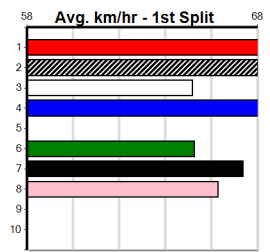

OUTER EAST FOOTBALL NETBALL COMP

Distance: 350m, Race Type: Mixed 3/4, Total Prizemoney: $3,360
1st: $2,250, 2nd: $690, 3rd: $345, 4th: $75

MIKE ANGELO ZEAL (1) looks set to get the run of the race with the dog into 2 wanting the outside and he may be the one to beat. SONIC DIESEL (4) was a fast all the way winner here 2 starts back and may only need some luck crossing the 2 early.

Watchdog Tips: 1 4 2 7 Bet: Win 1

Form Box Wgt Dist Track Date Time BON Margin 1st/2nd (Time) PIR Checked Comment W/R Split 1 S/P Grade

MIKE ANGELO ZEAL [4] Can explode soon after box rise, can go close. $3.00
Owner(s): Cabo Syndicate (SYN), R Montgomery, C Balaburova, D Delic, T Neceski
Trainer: Stephen Tabb (Lara)

DESTINI PALADIN [4] Wants the outside but flying of late, chance here. $5.50
Owner(s): RIVERWALK (SYN), A Palmer, J Rinaldi, E Rinaldi
Trainer: Paul Ellul (Noble Park North)

RAPIDFIRE GIRL [4] Can miss the kick and get the run here, respect. $10.00
Owner(s): Just for us (SYN), B Hare, C Allen
Trainer: Brett Hare (Greendale)

SONIC DIESEL [3] Fast all the way winner here 2 back, major player. $2.60
Owner(s): M Clay
Trainer: Marion Clay (Lang Lang)

*** VACANT BOX ***
Owner(s):
Trainer:
Box History

1

2

3

4

5