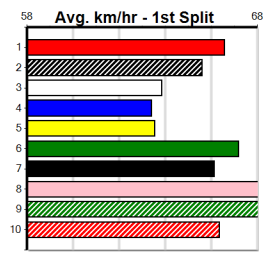

JVDM GREEN LIGHT ON PODCAST

Distance: 350m, Race Type: Grade 5, Total Prizemoney: $2,925
1st: $1,950, 2nd: $600, 3rd: $300, 4th: $75

PRETTY HOT (7) was a fast 29.31 all the way Sandown winner last start after a top placing here prior and she looks hard to beat in this. SAILAWAY GIN (4) has posted solid 300m wins here in 2 of her last 3 starts and she could be the danger.

Watchdog Tips: **7** **4** **3** **5** Bet: **Win 7**

1

BLIND AMBITION (NSW)[5] Can race closer to the speed in this, keep safe. **$15.00**

RBD Dog Sep-21 Sire: ZIPPING GARTH Dam: RANGOON Trainer: Rohan Gladman (Ballarat)

Owner(s): R Gladman
Winning Distances: < 300m (0) 300 - 399m (3) 400 - 499m (8) 500 - 599m (1) 600 - 699m (0) > 700m (0)
Winning Weights: 33.5(1) 33.8(1) 33.9(3) 34.3(3) 34.4(1) 34.7(1) 35.3(1) 35.5(1)

Run	Pos	Wgt	Dist	Track	Date	Time	BOB	Margin	1st/2nd	Time	PIR	Checked	Comment	WR	Split 1	S/P	Grade
1st	(4)	35.5	350	HVL	R5	31-Jul-24	19.48	19.20	0.50L	FREE FALLING (19.52)	M/4	.	SW .	6.61	$3.50	5	
5th	(6)	35.6	350	HVL	R7	04-Aug-24	19.55	18.94	2.00L	MY MATE MINA (19.42)	S/7	.	V14 .	6.73	$21.30	X45	
4th	(7)	35.8	350	HVL	R6	25-Aug-24	19.49	18.71	8.00L	MOCK FISH (18.96)	M/5	.	.	6.67	$21.80	X45	
3rd	(8)	35.3	390	BAL	R13	11-Sep-24	22.42	22.05	3.00L	TALCOTT BALE (22.21)	M/34	.	.	8.48	$5.90	5	
1st	(5)	35.3	390	BAL	R4	18-Sep-24	22.05	21.78	2.75L	SHARAYOVA STAR (22.23)	M/11	.	.	8.44	$5.90	5	
5th	(2)	35.6	410	HOR	R11	08-Oct-24	23.68	23.26	5.50L	CANAYA JIVE (23.31)	M/24	.	.	10.25	$2.50	5	
8th	(5)	35.3	450	BAL	R6	16-Oct-24	26.08	25.02	9.00L	PAW LEON (25.46)	M/337	.	.	6.59	$9.70	5	
5th	(6)	35.5	390	BAL	R13	23-Oct-24	22.60	21.71	4.25L	BLAME SPENCER (22.31)	M/66	.	.	8.67	$12.10	X45	

Last 3 wins NOT included above

1st	(4)	34.3	450	MAT	R6	08-Jan-24	25.17	25.14	0.25L	FASCINATE TRUMP (25.19)	232	232	.	7.72	$13.00	NG	
1st	(8)	33.9	400	MAT	R6	18-Mar-24	22.30	22.16	2.00L	TARAWI FLASH (22.44)	311	311	.	.	$2.60	5	
1st	(3)	33.5	450	MAT	R9	08-Apr-24	25.02	25.02	3.00L	ME ME CELEBRITY (25.24)	111	111	.	7.74	$6.00	5H	

Box History

Bx	1st	2nd	3rd	4th	5th	6th	7th	8th
1	1	1	1					
2	1	1	1	2	1	1		
3	2	2					1	2
4	3		2	1				
5	2							2
6			1	1	2		1	1
7	1	1	1	1	1	1	1	1
8	2		1	1	1			

Prize Best Starts Trk/Dts APM $35410.00 19.46(2)-21/7/24 41-12-5-6 5-1-0-0 7629