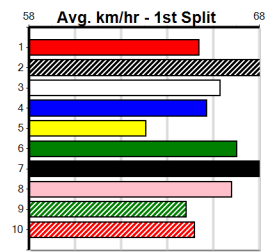

GORSKI ENGINEERING

Distance: 300m, Race Type: Mixed 4/5, Total Prizemoney: $3,360
1st: $2,250, 2nd: $690, 3rd: $345, 4th: $75

SUMMER KOBIE (2) was a fast all the way 350m winner here last start and he may prove hard to hold out fro his good draw today. LOOKS LIKE MAGIC (3) can explode once into full stride and he could challenge after his recent freshen up.

Watchdog Tips: 2 3 7 8 Bet: Win 2

Form Box Wgt Dist Track Date Time BON Margin 1st/2nd (Time) PIR Checked Comment W/R Split 1 S/P Grade

BLAME SPENCER [4] Gun draw, solid wins in his last 2, must respect. $8.50
BK Dog Apr-21 Sire: SHIMA SHINE Dam: BLAME THE FAME
Owner(s): A Scott Trainer: Murray Collyer (Coburg East)
Winning Distances: < 300m (0) 300 - 399m (10) 400 - 499m (3) 500 - 599m (0) 600 - 699m (0) > 700m (0)
Winning Weights: 32.4(1) 32.8(1) 33.0(1) 33.4(4) 33.5(1) 33.8(2) 34.0(1) 34.1(1) 34.3(1)

Box History table for Blame Spencer and Prize Best Starts summary.

SUMMER KOBIE [5] Fast all the way 350m win here last time, go close $4.20
BK Dog May-22 Sire: KOBLENZ Dam: SUMMER NIGHTS
Owner(s): THOR-PLUM (SYN), J Thorpe, J Thorpe, D Plumridge, T Sando, A Stock, R Stock Trainer: Jennifer Thorpe (Arthurs Creek)
Winning Distances: < 300m (0) 300 - 399m (5) 400 - 499m (3) 500 - 599m (0) 600 - 699m (0) > 700m (0)
Winning Weights: 33.0(1) 33.2(2) 33.3(3) 33.5(1) 33.6(1)

Box History table for Summer Kobie and Prize Best Starts summary.

LOOKS LIKE MAGIC [4] Resuming, can explode once balanced, major player. $4.20
BK Dog Jun-21 Sire: FERNANDO BALE Dam: MAGIC MOON DUST
Owner(s): G Bahen Trainer: Glenn Bahen (Broadford)
Winning Distances: < 300m (0) 300 - 399m (7) 400 - 499m (5) 500 - 599m (0) 600 - 699m (0) > 700m (0)
Winning Weights: 28.4(1) 28.6(2) 28.9(4) 29.0(2) 29.1(2) 29.5(1)

Box History table for Looks Like Magic and Prize Best Starts summary.

ASTON JALAPENO [4] Smart win here 2 starts back but place looks best. $7.00
BK Dog Mar-22 Sire: ASTON DEE BEE Dam: ASTON LOPEZ
Owner(s): C Mackie Trainer: Corey Mackie (Tooradin)
Winning Distances: < 300m (0) 300 - 399m (7) 400 - 499m (0) 500 - 599m (0) 600 - 699m (0) > 700m (0)
Winning Weights: 31.1(1) 32.1(1) 32.2(2) 32.3(1) 32.5(2)

Box History table for Aston Jalapeno and Prize Best Starts summary.

SPEEDY SWAN [5] *** SCRATCHED *** $26.00
BK Dog Jun-21 Sire: FERNANDO BALE Dam: FEARLESS SWAN
Owner(s): D Williamson Trainer: Dean Williamson (Moe)
Winning Distances: < 300m (0) 300 - 399m (4) 400 - 499m (0) 500 - 599m (0) 600 - 699m (0) > 700m (0)
Winning Weights: 32.1(1) 32.4(1) 32.7(2)

Box History table for Speedy Swan and Prize Best Starts summary.

1

2

3

4

5