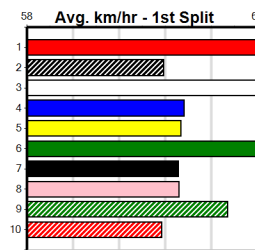

Distance: 300m, Race Type: Grade 5, Total Prizemoney: $2,925
1st: $1,950, 2nd: $600, 3rd: $300, 4th: $75

MYALL SANDY (2) looks to have a bit of a class edge on her rivals in this and she may prove hard to beat with an ounce of luck first up. FULL ON AILEEN (6) can come out running in her races and could be prominent throughout here.

Watchdog Tips: **2** **6** **5** **4** **Bet:** Trifecta 2/4,5,6/1,4,5,6 ($10 - 111.11%)

1

BLITZ [5] Solid placing from this box 2 starts back, respect **$8.50**

BEW Bitch Dec-21 Sire: TOMMY SHELBY Dam: MY LUCKY MIA Trainer: Olivia Cartechini (Dandenong Nor)

Owner(s): M Pease
Winning Distances: < 300m (0) 300 - 399m (8) 400 - 499m (0) 500 - 599m (0) 600 - 699m (0) > 700m (0)
Winning Weights: 27.4(1) 27.6(2) 27.9(1) 28.0(2) 28.9(2)

1st	2nd	3rd	4th	5th	6th	7th	8th
1	2	3	4	5	6	7	8

Box History

Bx	1st	2nd	3rd	4th	5th	6th	7th	8th
1								
2								
3								
4								
5								
6								
7								
8								

Prize Best Starts Trk/Dts APM $19855.63 16.66(1)-13/10/24 46-8-8-9 12-3-2-3 4325

1st (4) 27.9 350 HVL R7 02-Feb-24 19.49 19.49 3.00L BLACK REDEEMER (19.69) M/1 . SW . 6.57 $2.00 T3-5
1st (8) 27.6 395 TRA R5 25-Mar-24 22.79 22.47 1.00L CHER'S HAND (22.85) M/221 . . 3.77 $6.00 5
1st (7) 27.4 350 TRA R12 29-Mar-24 19.76 19.49 1.25L TOMMY'S HITMAN (19.84) M/22 . . 6.59 $8.50 5

2

MYALL SANDY [5] Resuming, class runner in this, go close with luck **$2.80**

BK Bitch Jan-22 Sire: BEAST UNLEASHED Dam: SPOT ON CINTA Trainer: Judith Risk (Kilmany)

Owner(s): Yacaaba (SYN), J Risk, R Gilmore, S Risk
Winning Distances: < 300m (0) 300 - 399m (3) 400 - 499m (6) 500 - 599m (0) 600 - 699m (0) > 700m (0)
Winning Weights: 26.0(1) 26.5(1) 26.6(1) 26.8(2) 26.9(3) 27.5(1)

1st	2nd	3rd	4th	5th	6th	7th	8th
1	2	3	4	5	6	7	8

Box History

Bx	1st	2nd	3rd	4th	5th	6th	7th	8th
1								
2								
3								
4								
5								
6								
7								
8								

Prize Best Starts Trk/Dts APM $27231.88 16.82(7)-12/5/24 27-9-5-3 1-0-1-0 8287

1st (5) 26.8 400 WGL R4 19-Mar-24 22.70 22.39 1.00L SUNNYSIDE JO (22.77) M/21 . . 8.43 $5.00 X45
1st (6) 26.6 395 TRA R10 03-Apr-24 22.19 22.16 2.50L POWER OUT (22.36) M/121 . . 3.71 $2.90 5
1st (4) 27.5 350 TRA R10 29-May-24 19.62 19.62 1.5L MAC'S DAMAGE (19.71) Q/22 . . 6.56 $2.40 X45

3

CLASSIC WYNSTAN [5] Handy wins here in 2 of last 3 but harder today. **$10.00**

WBD Dog Sep-21 Sire: FULLY LOADED Dam: IVEY'S AFFAIR Trainer: Derek Clay (Lang Lang)

Owner(s): M Clay
Winning Distances: < 300m (0) 300 - 399m (3) 400 - 499m (0) 500 - 599m (0) 600 - 699m (0) > 700m (0)
Winning Weights: 31.3(1) 32.2(1) 32.4(1)

1st	2nd	3rd	4th	5th	6th	7th	8th
1	2	3	4	5	6	7	8

Box History

Bx	1st	2nd	3rd	4th	5th	6th	7th	8th
1								
2								
3								
4								
5								
6								
7								
8								

Prize Best Starts Trk/Dts APM $8140.00 16.79(7)-1/9/24 24-3-6-2 21-3-6-2 5196

2nd (7) 31.2 300 HVL R10 01-Sep-24 16.79 16.40 0.50L RED ED (16.76) M/1 . . . 3.92 $16.10 X67
5th (7) 31.7 300 HVL R2 08-Sep-24 17.08 16.31 2.00L ALL IN OLLIE (16.94) M/2 . . . 4.00 $18.50 7
2nd (6) 31.7 300 HVL R3 20-Sep-24 17.00 16.86 2.00L ITHACAN GODDESS (16.86) M/2 . . . 4.06 $2.80 7
2nd (7) 32.3 300 HVL R3 27-Sep-24 17.07 16.87 3.00L QUEEN KATE (16.87) M/2 . . . 4.00 $3.40 T3-7
2nd (2) 32.1 300 HVL R3 04-Oct-24 17.13 16.70 2.25L PATH TO NIRVANA (16.99) M/2 . . . 4.02 $1.50 T3-RW
1st (5) 32.4 300 HVL R3 11-Oct-24 17.18 16.95 2.00L NURSE ROSIE (17.31) M/4 . . . 4.03 $1.60 T3-7
1st (3) 32.2 300 HVL R4 15-Oct-24 17.12 16.68 1.75L ARCHER EIGHT (17.23) M/8 . . . 4.12 $5.40 7
4th (8) 32.2 300 HVL R11 20-Oct-24 17.02 16.76 3.00L SAILAWAY GIN (16.83) Q/4 . . . 3.99 $22.90 5