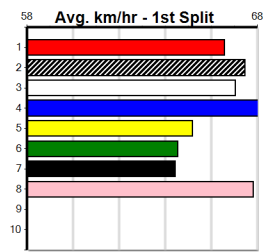

MR HUMMER LIMOS (1-3 WINS)

Distance: 350m, Race Type: Restricted Win, Total Prizemoney: $2,925
1st: $1,950, 2nd: $600, 3rd: $300, 4th: $75

11:53AM

(VIC time)

LITTLE MINNIE (6) was a fast all the way 21.99 Shepparton winner 2 starts back and she may prove hard to hold out in this. LETHAL TRIX (8) scorched the sand when placed here 2 starts back and he could make his presence felt here.

Watchdog Tips: 6 8 2 4 Bet: Win 6

Form Box Wgt Dist Track Date Time BON Margin 1st/2nd (Time) PIR Checked Comment W/R Split 1 S/P Grade
DONATELLO ZEAL [6] Well drawn, can wind up mid race, place hopes. $8.00
Owner(s): Real zeal (SYN), M Tabb, S Tabb
Sire: SUPERIOR PANAMA Dam: ZEAL SENSATION
Trainer: Mathew Tabb (Lara)

WHO MADE YOU [6] Had little luck early here last start, big chance. $5.00
Owner(s): J Gorgioski
Sire: ASTON RUPEE Dam: AYIA SOPHIA
Trainer: Jeff Gorgioski (Stanhope)

MATCHBOX HONEY [7] Handy win here last start but this looks tough. $12.00
Owner(s): AS TIME GOES BY (SYN), J D'altorio, R Francis, G Barbara, E Barbara
Sire: BEAST UNLEASHED Dam: TWILIGHT FLAME
Trainer: William Robertson (St Arnaud)

MATCHBOX FLAME [6] Exploded once balanced here last week, threat. $6.00
Owner(s): AS TIME GOES BY (SYN), J D'altorio, R Francis, G Barbara, E Barbara
Sire: BEAST UNLEASHED Dam: TWILIGHT FLAME
Trainer: William Robertson (St Arnaud)

GO GO JEFF [5] Likely to find these a bit too quick, tested here. $21.00
Owner(s): G Cowcher
Sire: BEAST UNLEASHED Dam: RUBY GIRL
Trainer: Billy Cowcher (Broadford)

1

2

3

4

5