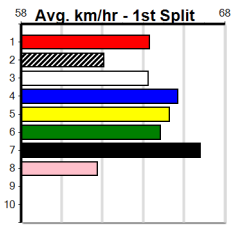

PAW OLYMPIA (5) powered to the line in her smart 23.20 win here and she looks very well graded in this event. TRESPASSING (4) has been luckless since resuming and he can make amends this time around. INGA BUDDY (3) can come out running

Watchdog Tips: **5** **4** **3** **1** Bet: **Box Quinella 3,4,5 ($10 for 333.33%)**