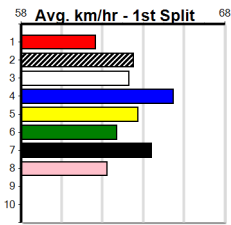

Horsham

HORSHAM DOORS & GLASS

Distance: 410m, Race Type: Grade 7, Total Prizemoney: $2,925
1st: $1,950, 2nd: $600, 3rd: $300, 4th: $75

3

3:06PM

(VIC time)

TIME FOR TEA (1) showed improvement to score at Ballarat and she is drawn to make every post a winner. RICO BALBOA (4) was never headed here last week and he should be in the firing line from the outset. ASTON RIOT (3) has claims

Watchdog Tips: **1** **4** **3** **2** **Bet:** **Box Trifecta 1,2,3,4 ($10 for 41.67%)**