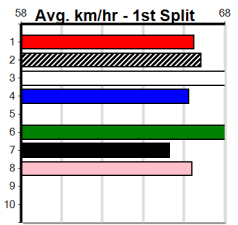

Horsham

10

5:34PM

(VIC time)

LOCKS CONSTRUCTIONS

Distance: 410m, Race Type: Grade 5, Total Prizemoney: \$2,925
1st: \$1,950, 2nd: \$600, 3rd: \$300, 4th: \$75

BEN SHAKER (8) is ideally drawn out wide and he should be off and gone through the bend.
CORTEZ BALE (3) is racing with confidence and he will be in the firing line throughout. MEAN PEACE (6) is showing promise