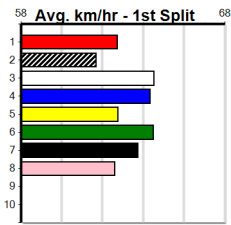

Horsham

SPORTSBET EVERY DOG HAS ITS DAY

Distance: 410m, Race Type: Grade 5, Total Prizemoney: \$2,925
1st: \$1,950, 2nd: \$600, 3rd: \$300, 4th: \$75

12

6:15PM

(VIC time)

SHIZUKA (3) has been luckless since her Warrnambool win and she can make amends this time around. DELIGHTFUL (6) has good early burn and she can stay wide in her races. PULL START PUMBA (5) may be the value runner.