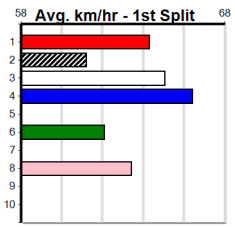

Horsham

SPORTSBET WE LET THE DOGS OUT

Distance: 410m, Race Type: Maiden, Total Prizemoney: $2,535
1st: $1,680, 2nd: $520, 3rd: $260, 4th: $75

1
2:27PM
(VIC time)

ASTON RUMBA (4) was far from disgraced when placed on debut at Warrnambool and she will be better for the run. MY BREW (3) was solidly placed here last time and he will continue to improve. VENETIAN BLUE (1) is drawn to get the breaks

Watchdog Tips: **4** **3** **1** **7** **Bet:** **Box Quinella 1,3,4 ($10 for 333.33%)**