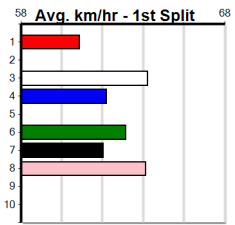

Horsham

CRYMELON KENNELS

Distance: 410m, Race Type: Maiden, Total Prizemoney: $2,535
1st: $1,680, 2nd: $520, 3rd: $260, 4th: $75

2

2:46PM

(VIC time)

MAXIMUM REED (4) caught the eye when placed on debut and she can go one better today.
ZIPPING TAMIKA (8) has been in the money in all four runs here and she will be in the mix throughout. AERO EXPRESS (2) has solid claims

Watchdog Tips: **4** **8** **2** **6** **Bet:** **Box Quinella 2,4,8 ($10 for 333.33%)**

Form	Box	Weight	Dist	Track	Date	Time	BON	Margin	1st/2nd (Time)	PIR	Checked	Comment	W/R	Split 1	S/P	Grade
1	SOLAR KATE [M]															
BK	B				Dec-22		FERAL FRANKY		SOLAR LIFE							
Trainer: Victor Millington (Mt Cole) $8.00																
8th	(8)	24.7	410	HOR	R2	15-Sep-24	24.72	23.03	16.00	DELLE MISTER (23.66)				M/88	11.21	$27.00 M
6th	(6)	24.7	410	HOR	R3	21-Sep-24	24.37	23.33	13.00	CRACKERJACK REED (23.52)				M/56	11.16	$68.00 M
5th	(3)	23.9	410	HOR	R1	05-Oct-24	24.28	23.32	6.00	ZIPPING DIEGO (23.87)				Q/76	11.03	$55.60 M
3rd	(1)	23.5	410	HOR	R2	22-Oct-24	23.97	22.99	2.25	LRICO BALBOA (23.82)				Q/33	10.73	$19.60 M
Owner(s): V Millington																
<i>Steadily placed last time, place best again</i>																
<table border="1"> <thead> <tr><th colspan="8">Winning Boxes</th></tr> <tr><th>1</th><th>2</th><th>3</th><th>4</th><th>5</th><th>6</th><th>7</th><th>8</th></tr> </thead> <tbody> <tr><td>Prize</td><td></td><td></td><td></td><td></td><td></td><td></td><td></td></tr> <tr><td>Best</td><td></td><td></td><td></td><td></td><td></td><td></td><td></td></tr> <tr><td>Starts</td><td></td><td></td><td></td><td></td><td></td><td></td><td></td></tr> <tr><td>Trk/Dst</td><td></td><td></td><td></td><td></td><td></td><td></td><td></td></tr> <tr><td>APM</td><td></td><td></td><td></td><td></td><td></td><td></td><td></td></tr> </tbody> </table>																
2	AERO EXPRESS [M]															
BK	D				Jan-23		AEROPLANE ERIC		CLOONA LASS							
Trainer: Kevin Mugavin (Killarney) $6.00																
Owner(s): K Mugavin																
<i>Well bred, in astute hands, watch betting</i>																
<table border="1"> <thead> <tr><th colspan="8">Winning Boxes</th></tr> <tr><th>1</th><th>2</th><th>3</th><th>4</th><th>5</th><th>6</th><th>7</th><th>8</th></tr> </thead> <tbody> <tr><td>Prize</td><td></td><td></td><td></td><td></td><td></td><td></td><td></td></tr> <tr><td>Best</td><td></td><td></td><td></td><td></td><td></td><td></td><td></td></tr> <tr><td>Starts</td><td></td><td></td><td></td><td></td><td></td><td></td><td></td></tr> <tr><td>Trk/Dst</td><td></td><td></td><td></td><td></td><td></td><td></td><td></td></tr> <tr><td>APM</td><td></td><td></td><td></td><td></td><td></td><td></td><td></td></tr> </tbody> </table>																
3	ASTON HARDY [M]															
BK	D				Nov-22		WHISKEY RIOT		ASTON DINNIGAN							
Trainer: Mark McClelland (Lovely Banks) $7.50																
Owner(s): R Borda																
<i>Better for the run on debut, can run a drum</i>																
<table border="1"> <thead> <tr><th colspan="8">Winning Boxes</th></tr> <tr><th>1</th><th>2</th><th>3</th><th>4</th><th>5</th><th>6</th><th>7</th><th>8</th></tr> </thead> <tbody> <tr><td>Prize</td><td></td><td></td><td></td><td></td><td></td><td></td><td></td></tr> <tr><td>Best</td><td></td><td></td><td></td><td></td><td></td><td></td><td></td></tr> <tr><td>Starts</td><td></td><td></td><td></td><td></td><td></td><td></td><td></td></tr> <tr><td>Trk/Dst</td><td></td><td></td><td></td><td></td><td></td><td></td><td></td></tr> <tr><td>APM</td><td></td><td></td><td></td><td></td><td></td><td></td><td></td></tr> </tbody> </table>																
4	MAXIMUM REED [M]															
BK	B				Nov-22		SUPERIOR PANAMA		MAXIMUM KACK							
Trainer: Jordan Cooper (Lethbridge) $2.80																
Owner(s): JORDEAN (SYN), J Cooper, J Cooper																
<i>Impressive on debut, empty draw helps, yes</i>																
<table border="1"> <thead> <tr><th colspan="8">Winning Boxes</th></tr> <tr><th>1</th><th>2</th><th>3</th><th>4</th><th>5</th><th>6</th><th>7</th><th>8</th></tr> </thead> <tbody> <tr><td>Prize</td><td></td><td></td><td></td><td></td><td></td><td></td><td></td></tr> <tr><td>Best</td><td></td><td></td><td></td><td></td><td></td><td></td><td></td></tr> <tr><td>Starts</td><td></td><td></td><td></td><td></td><td></td><td></td><td></td></tr> <tr><td>Trk/Dst</td><td></td><td></td><td></td><td></td><td></td><td></td><td></td></tr> <tr><td>APM</td><td></td><td></td><td></td><td></td><td></td><td></td><td></td></tr> </tbody> </table>																
5	*** VACANT BOX ***															
Trainer:																
Owner(s):																
<i>Better than her form reads, strong, respect</i>