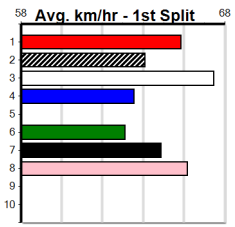

ON-SITE ENGINEERING

Distance: 410m, Race Type: Grade 5, Total Prizemoney: \$2,925
1st: \$1,950, 2nd: \$600, 3rd: \$300, 4th: \$75

11

5:57PM

(VIC time)

BLACK COMPASS (1) is racing in career best form at present and he is drawn to make every post a winner. PAW HUNTER (4) has a good record here and he will pressure the red from the outset. STRESS TEST (6) is a more than capable type