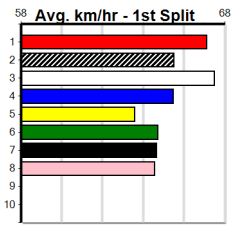

DREAMCHASERS - TICKETS ON SALE NOW

Distance: 485m, Race Type: Mixed 4/5, Total Prizemoney: $3,875
1st: $2,600, 2nd: $800, 3rd: $400, 4th: $75

DIMORA CRUZ (2) has been racing well in stronger company of late and he has the speed to make every post a winner. IRON ATLAS (3) can run the hands off the clock and he just needs a little room early on.

Watchdog Tips: **2** **3** **5** **4** **Bet:** **Win 2**