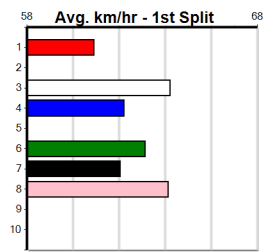

CRYMELON KENNELS

2

2:46PM

(VIC time)

Distance: 410m, Race Type: Maiden, Total Prizemoney: $2,535
1st: $1,680, 2nd: $520, 3rd: $260, 4th: $75

MAXIMUM REED (4) caught the eye when placed on debut and she can go one better today.
ZIPPING TAMIKA (8) has been in the money in all four runs here and she will be in the mix throughout. AERO EXPRESS (2) has solid claims

Watchdog Tips: **4** **8** **2** **6** **Bet:** Box Quinella 2,4,8 ($10 for 333.33%)

Form Box	Wgt	Dist	Track	Date	Time	BON	Margin	1st/2nd (Time)	PIR	Checked	Comment	WR	Split 1	S/P	Grade

1

SOLAR KATE [M] **$8.00**
Steadily placed last time, place best again
BK Bitch Dec-22 Sire: FERAL FRANKY Dam: SOLAR LIFE Trainer: Victor Millington (Mt Cole)
Owner(s): V Millington
Winning Distances: < 300m (0) 300 - 399m (0) 400 - 499m (0) 500 - 599m (0) 600 - 699m (0) > 700m (0)
Winning Weights:
6th (2) 25.0 410 HOR R1 27-Aug-24 24.55 23.09 14.00 DINOSAUR (23.60) M/46 . . . W 11.36 $14.60 M
F (4) 25.0 410 HOR R2 03-Sep-24 0.00 23.05 . NUTLEY BOY (24.30) Q/88 . . V5 . 12.86 $57.60 M
6th (2) 24.9 390 BAL R1 11-Sep-24 23.26 22.05 10.00 RHUBARB (22.56) M/77 . . . . 9.01 $91.40 M
8th (8) 24.7 410 HOR R2 15-Sep-24 24.72 23.03 16.00 DELL MISTER (23.66) M/88 . . . W 11.21 $27.00 M
6th (6) 24.7 410 HOR R3 21-Sep-24 24.37 23.33 13.00 CRACKERJACK REED M/56 . . . . 11.16 $68.00 M
5th (3) 23.9 410 HOR R1 05-Oct-24 24.28 23.32 6.00L ZIPPING DIEGO (23.87) Q/76 . . SW . 11.03 $55.60 M
3rd (1) 23.5 410 HOR R2 22-Oct-24 23.97 22.99 2.25L RICO BALBOA (23.82) Q/33 . . . W 10.73 $19.60 M
Last 3 wins NOT included above

Box History

Bx	1st	2nd	3rd	4th	5th	6th	7th	8th
1			1					
2						2		
3					1			
4								
5								
6						1		
7								
8								1

Prize Best	$260.00
Starts	23.97(1)-22/10/24
Trk/Dts	7-0-0-1
APM	5-0-0-1
	260

2

AERO EXPRESS [M] **$6.00**
Well bred, in astute hands, watch betting
BK Dog Jan-23 Sire: AEROPLANE ERIC Dam: CLOONA LASS Trainer: Kevin Mugavin (Killarney)
Owner(s): K Mugavin
Winning Distances: < 300m (0) 300 - 399m (0) 400 - 499m (0) 500 - 599m (0) 600 - 699m (0) > 700m (0)
Winning Weights:
Last 3 wins NOT included above

Box History

Bx	1st	2nd	3rd	4th	5th	6th	7th	8th
1								
2								
3								
4								
5								
6								
7								
8								

Prize Best	$0
Starts	FSH
Trk/Dts	0-0-0-0
APM	0-0-0-0
	0

3

ASTON HARDY [M] **$7.50**
Better for the run on debut, can run a drum
BK Dog Nov-22 Sire: WHISKEY RIOT Dam: ASTON DINNIGAN Trainer: Mark McClelland (Lovely Banks)
Owner(s): R Borda
Winning Distances: < 300m (0) 300 - 399m (0) 400 - 499m (0) 500 - 599m (0) 600 - 699m (0) > 700m (0)
Winning Weights:
5th (8) 37.4 400 GEL R3 28-Sep-24 23.30 22.46 11.00 SPEEDY EASY (22.54) M/55 . . . . 8.72 $9.50 M
Last 3 wins NOT included above

Box History

Bx	1st	2nd	3rd	4th	5th	6th	7th	8th
1								
2								
3								
4								
5								
6								
7								
8					1			

Prize Best	$0.00
Starts	FSH
Trk/Dts	1-0-0-0
APM	0-0-0-0
	0

4

MAXIMUM REED [M] **$2.80**
Impressive on debut, empty draw helps, yes
BK Bitch Nov-22 Sire: SUPERIOR PANAMA Dam: MAXIMUM KACK Trainer: Jordan Cooper (Lethbridge)
Owner(s): JORDEAN (SYN), J Cooper, J Cooper
Winning Distances: < 300m (0) 300 - 399m (0) 400 - 499m (0) 500 - 599m (0) 600 - 699m (0) > 700m (0)
Winning Weights:
2nd (6) 29.6 410 HOR R4 21-Sep-24 23.80 23.33 4.75L BIG SUNSHINE (23.48) S/33 . . . . 10.73 $2.10 M
5th (8) 29.1 425 BEN R2 25-Oct-24 24.84 23.88 13.00 LAMIA NONNA MARY (23.96) M/766 . . . . 6.89 $4.80 M
Last 3 wins NOT included above

Box History

Bx	1st	2nd	3rd	4th	5th	6th	7th	8th
1								
2								
3								
4								
5								
6		1						
7								
8					1			

Prize Best	$520.00
Starts	23.80(6)-21/9/24
Trk/Dts	2-0-1-0
APM	1-0-1-0
	416