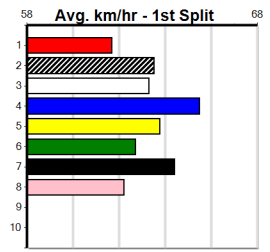

Watchdog Tips: 1 4 3 2 Bet: Box Trifecta 1,2,3,4 (\$10 for 41.67%)

Table with columns: Form Box, Wgt, Dist, Track, Date, Time, BON, Margin, 1st/2nd (Time), PIR, Checked, Comment, W/R, Split 1, S/P, Grade