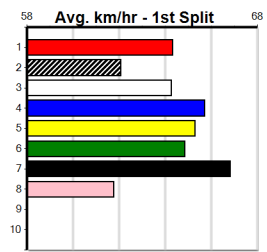

Watchdog Tips: 5 4 3 1 Bet: Box Quinella 3,4,5 (\$10 for 333.33%)

Table with columns: Form Box, Wgt, Dist, Track, Date, Time, BON, Margin, 1st/2nd (Time), PIR, Checked, Comment, W/R, Split 1, S/P, Grade