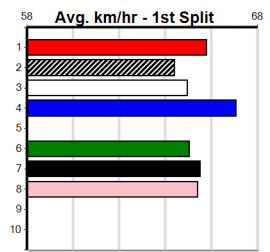

Horsham

9

5:14PM

(VIC time)

SHIMA SHINE AT STUD

Distance: 410m, Race Type: Grade 6, Total Prizemoney: $2,925
1st: $1,950, 2nd: $600, 3rd: $300, 4th: $75

ZIPPING MUFASA (6) is armed with a dazzling turn of foot and he will appreciate the empty draw underneath. STAR COMMAND (3) is better than his past two runs and he can settle near the speed. SOMETHING GOOD (4) is showing promise

Watchdog Tips: **6** **3** **4** **8** **Bet:** **Win 6**

1

MOSCOW CHICK (SA)[6] **Promising SA speedster, toughest test, next time** **$10.00**
BD Bitch Apr-23 Sire: FERNANDO BALE Dam: MALLEE DREAMER Trainer: Norman Smith (Reynella)
Owner(s): D Smith
Winning Distances: < 300m (0) 300 - 399m (2) 400 - 499m (0) 500 - 599m (0) 600 - 699m (0) > 700m (0)
Winning Weights: 23.5(1) 23.7(1)

4th (8)	23.4	342	APK	R2	02-Sep-24	20.41	19.32	6.50L IMPULSIVE MISS (19.97)	0	VNAI	4.64	$2.50 M
1st (1)	23.5	395	MBR	R1	08-Sep-24	23.06	22.47	0.10L NATIONAL GRID (23.07)	0	SAMP	5.18	$3.30 M
1st (4)	23.7	342	APK	R4	14-Sep-24	19.77	19.71	0.75L KNOCK OFF CANS (19.83)			4.58	$2.10 RWF
3rd (4)	23.9	300	MBS	R3	22-Oct-24	17.24	16.67	2.50L GIVE ME ROOM (17.05)			4.61	$2.90 6

Last 3 wins NOT included above

Box History

Box	1st	2nd	3rd	4th	5th	6th	7th	8th
1	1							
2								
3								
4	1		1					
5								
6								
7								
8				1				

Prize Best	$1650.00
Starts	FSH
Trk/Dts	4-2-0-1
APM	0-0-0-0
	1341

2

SULTAN OF SWOON [6] **Runs into a couple of handy ones, tested** **$12.00**
BK Dog Jun-22 Sire: SUPERIOR PANAMA Dam: SASSY IZZY Trainer: Deb Carr (Minirera)
Owner(s): Long Way To The Top (SYN), D Carr, E Christian
Winning Distances: < 300m (0) 300 - 399m (0) 400 - 499m (2) 500 - 599m (0) 600 - 699m (0) > 700m (0)
Winning Weights: 36.5(1) 36.8(1)

2nd (4)	37.0	450	BAL	R7	01-Sep-24	26.07	25.55	4.25L ABLETT FLYER (25.78)	S/622	<th>6.86</th> <th>$5.10 T3-6</th>		
3rd (5)	36.7	450	BAL	R5	06-Sep-24	26.18	25.54	5.50L BEEN GIFTED (25.82)	S/334		6.81	$9.80 X67
2nd (6)	36.8	450	WBL	R7	12-Sep-24	25.86	25.32	2.00L DIVA ERADICATOR (25.73)	M/122		6.65	$16.50 X67
3rd (4)	37.3	410	HOR	R4	17-Sep-24	24.11	23.11	11.00 PAW PAVLOV (23.35)	S/24		10.66	$6.40 6G
F (2)	37.3	410	HOR	R4	24-Sep-24	0.00	22.93	PAW HUNTER (23.56)	M/76	VO	11.98	$16.80 6G
6th (8)	37.3	425	BEN	R1	04-Oct-24	24.89	23.88	13.00 LIGHTNING RANGE (24.05)	S/676		6.84	$13.70 X67
3rd (1)	37.6	410	HOR	R10	15-Oct-24	23.66	22.86	5.50L PAW MANNY (23.30)	Q/13		10.36	$15.40 6G
3rd (6)	37.9	450	BAL	R7	24-Oct-24	26.06	25.39	8.00L STAPLETON (25.51)	S/533		6.79	$12.10 6G

Last 3 wins NOT included above

1st (1)	36.8	410	HOR	R1	25-Jun-24	23.81	23.07	4.25L BLACK STATESMAN (24.10)	M/11	<th>10.61</th> <th>$18.40 M</th>		
1st (3)	36.5	450	WBL	R5	15-Jul-24	26.03	26.03	3.25L FLAX MILL (26.25)	M/111	SW	6.65	$2.30 7

Box History

Box	1st	2nd	3rd	4th	5th	6th	7th	8th
1	1		1					
2								
3	1							
4		2	1	1			1	
5			1	1				1
6		1	1			2		
7								
8					1	1		

Prize Best	$5030.00
Starts	23.66(1)-15/10/24
Trk/Dts	18-2-3-4
APM	5-1-0-2
	3188