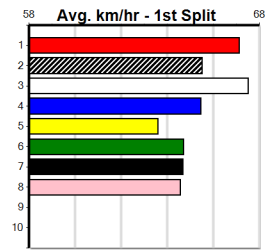

Horsham

8

4:54PM

(VIC time)

DREAMCHASERS - TICKETS ON SALE NOW

Distance: 485m, Race Type: Mixed 4/5, Total Prizemoney: $3,875
1st: $2,600, 2nd: $800, 3rd: $400, 4th: $75

DIMORA CRUZ (2) has been racing well in stronger company of late and he has the speed to make every post a winner. IRON ATLAS (3) can run the hands off the clock and he just needs a little room early on.

Watchdog Tips: ☐ 2 ☒ 3 ☐ 5 ☐ 4 Bet: ☐ Win 2

1

ELK [5] Needs to lead, will cop pressure, prefer others **$10.00**

BK Bitch Sep-21 Sire: FERNANDO BALE Dam: BRYLEE
Owner(s): R Morrissey
Winning Distances: < 300m (0) 300 - 399m (3) 400 - 499m (4) 500 - 599m (0) 600 - 699m (0) > 700m (0)
Winning Weights: 26.6(1) 26.9(1) 27.0(2) 27.2(2) 27.3(1)

Pos	Dist	Time	Track	Date	Time	Margin	1st/2nd (Time)	PIR	Checked	Comment	WR	Split 1	S/P	Grade
5th (3)	27.3	485	HOR	R7	10-Sep-24	27.68	27.27	3.75L MORAIINE SOFIA (27.43)	M/345	.	.	6.65	$8.00	5
1st (1)	27.3	450	WBL	R8	16-Sep-24	25.73	25.73	2.25L HATENNA BALE (25.89)	Q/111	.	.	6.71	$1.30	5
1st (6)	27.0	450	WBL	R8	23-Sep-24	25.56	25.56	5.50L REMARLI (25.91)	Q/111	.	SW	6.61	$3.40	5
3rd (8)	26.6	450	WBL	R4	26-Sep-24	25.72	25.40	4.25L PAW LAUREN (25.43)	M/322	.	.	6.74	$11.20	5
2nd (3)	26.7	450	WBL	R5	03-Oct-24	25.56	25.02	4.00L SUPER TONE (25.29)	Q/332	.	.	6.62	$5.50	5
5th (7)	26.8	410	HOR	R6	08-Oct-24	23.85	23.26	5.00L BOMBARDA MAXIMA (23.50)	M/666	.	.	10.56	$12.20	5H
6th (6)	26.8	450	WBL	R8	17-Oct-24	25.88	25.12	11.00 ASTON ZINGARA (25.12)	Q/444	.	.	6.75	$12.60	X45
4th (6)	26.8	450	BAL	R5	23-Oct-24	25.92	24.99	6.00L SUNNY'S ALRIGHT (25.50)	Q/225	.	.	6.61	$20.80	5

Last 3 wins NOT included above

1st (1)	27.2	410	HOR	R3	21-Jul-24	23.53	23.19	3.5L PAW GLORY (23.77)	Q/11	.	SW	10.49	$2.60	6G
1st (4)	27.2	390	WBL	R11	25-Jul-24	22.59	22.11	1.75L FAR AWAY TEARS (22.70)	M/21	.	.	8.93	$2.70	5
1st (4)	27.0	450	WBL	R8	12-Aug-24	25.50	25.50	1.5L ASTON IGGY (25.59)	M/322	.	.	6.78	$3.30	5

Box History

Bx	1st	2nd	3rd	4th	5th	6th	7th	8th
1	3							
2					1	1		
3		3	1		2			
4	3	1		1				
5		1	1		1	1		1
6	1	1	1	1	1	1		
7		1	1		1			
8			2	1		1	1	

Prize Best Starts Trk/Dts APM $16610.00 27.68(3)-10/9/24 35-7-7-6 1-0-0-0 7376

Trainer: Gary Hunt (Cudjee)