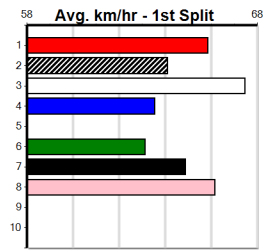

ON-SITE ENGINEERING

Distance: 410m, Race Type: Grade 5, Total Prizemoney: $2,925
1st: $1,950, 2nd: $600, 3rd: $300, 4th: $75

BLACK COMPASS (1) is racing in career best form at present and he is drawn to make every post a winner. PAW HUNTER (4) has a good record here and he will pressure the red from the outset. STRESS TEST (6) is a more than capable type

Watchdog Tips: 1 4 6 7 Bet: Win 1

Race card for BLACK COMPASS [5]. Includes details on owner (BULLET (SYN), L Brown, B Brown), sire (MY REDEEMER), dam (SHOUT OUT LOUD), and a list of past race results with dates, times, and odds.

Race card for MOTOR HEAD MAXIM [5]. Includes details on owner (D Keane), sire (AZKABAN), dam (STYLISH BREE), and a list of past race results with dates, times, and odds.

Race card for PAW USAMI (NSW)[5]. Includes details on owner (B Wheeler), sire (DYNA TRON), dam (HADEEL BALE), and a list of past race results with dates, times, and odds.

Race card for PAW HUNTER (NSW)[5]. Includes details on owner (B Wheeler), sire (FERNANDO BALE), dam (DYNA KELLY), and a list of past race results with dates, times, and odds.

*** VACANT BOX ***. Includes fields for Owner(s), Sire, Dam, and Trainer, along with a section for Box History.

1

2

3

4

5