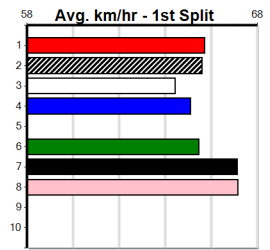

WARRACK BUTCHERY

Distance: 410m, Race Type: Mixed 4/5, Total Prizemoney: $3,360
1st: $2,250, 2nd: $690, 3rd: $345, 4th: $75

TALCOTT BALE (4) was a dominant 22.09 Ballarat winner and he will prove hard to reel in again.
MISTRESS OASIS (7) has a solid record here and she can work into the mix mid race. CULBURRA (8) is a promising SA speedster

Watchdog Tips: 4 7 8 3 Bet: Win 4

COOPER SUMMER [4] Steady record here, draw helps, can run a drum $12.00
BD Dog Nov-21 Sire: ORSON ALLEN Dam: SUMMER SKYE
Trainer: Kevin Ashton (Charlton)
Winning Distances: < 300m (0) 300 - 399m (0) 400 - 499m (7) 500 - 599m (0) 600 - 699m (0) > 700m (0)
Winning Weights: 28.2(1) 29.3(1) 29.4(2) 29.5(1) 29.6(2)

VELUZA BALE (NSW)[4] Capable but may get crowded early on, risky $21.00
BK Dog Apr-21 Sire: DYNA VILLA Dam: QUAIL BALE
Trainer: Andrea Gurry (Nhili)
Winning Distances: < 300m (0) 300 - 399m (3) 400 - 499m (7) 500 - 599m (0) 600 - 699m (0) > 700m (0)
Winning Weights: 30.2(1) 30.4(1) 30.5(1) 30.7(1) 30.9(2) 31.1(1) 31.3(1) 31.6(1) 32.0(1)

JABUK (SA)[5] Talented SA speedster, 1st look here, respect $4.60
BK Dog Nov-22 Sire: MY REDEEMER Dam: ROSIE RED
Trainer: Damien Smith (Murray Bridge Eas)
Winning Distances: < 300m (0) 300 - 399m (7) 400 - 499m (2) 500 - 599m (1) 600 - 699m (0) > 700m (0)
Winning Weights: 31.6(1) 32.6(1) 32.7(1) 32.8(1) 32.9(1) 33.1(2) 33.2(1) 33.3(2)

TALCOTT BALE (NSW)[5] Great strike rate, empty draw helps, go close $2.50
BK Dog May-22 Sire: ALLEN DEED Dam: WANNA ALLEN
Trainer: Rebecca Gibbons (Avalon)
Winning Distances: < 300m (0) 300 - 399m (5) 400 - 499m (4) 500 - 599m (0) 600 - 699m (0) > 700m (0)
Winning Weights: 31.4(1) 31.5(1) 32.0(3) 32.3(1) 32.5(1) 32.9(1) 33.1(1)

*** VACANT BOX *** Sire: Dam: Trainer:
Owner(s):
Winning Distances: < 300m (0) 300 - 399m (0) 400 - 499m (0) 500 - 599m (0) 600 - 699m (0) > 700m (0)
Winning Weights:

1

2

3

4

5