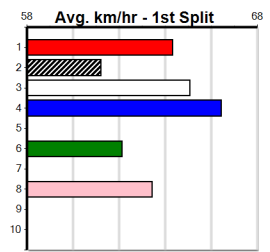

1
2:27PM

(VIC time)

Distance: 410m, Race Type: Maiden, Total Prizemoney: $2,535
1st: $1,680, 2nd: $520, 3rd: $260, 4th: $75

ASTON RUMBA (4) was far from disgraced when placed on debut at Warrnambool and she will be better for the run. MY BREW (3) was solidly placed here last time and he will continue to improve. VENETIAN BLUE (1) is drawn to get the breaks

Watchdog Tips: **4** **3** **1** **7** **Bet:** Box Quinella 1,3,4 ($10 for 333.33%)

Form Box	Wgt	Dist	Track	Date	Time	BON	Margin	1st/2nd (Time)	PIR	Checked	Comment	WR	Split 1	S/P	Grade

1

VENETIAN BLUE [M] **$4.60**
Placed in two of four to date, can threaten
BE Bitch Feb-23 Sire: FERNANDO BALE Dam: CIRCLE OF DREAMS
Owner(s): CHAMPAGNE PTN (SYN), S Smith, A Langton Trainer: Heather Baxter (Murtoa)
Winning Distances: < 300m (0) 300 - 399m (0) 400 - 499m (0) 500 - 599m (0) 600 - 699m (0) > 700m (0)
Winning Weights:

7th (8)	29.1	410	HOR	R1	01-Oct-24	24.58	22.85	15.00	MAXIMUM BARB (23.54)	M/76	.	.	11.12	$9.90	M
3rd (1)	29.2	410	HOR	R1	05-Oct-24	24.05	23.32	2.75L	ZIPPING DIEGO (23.87)	Q/12	.	.	10.57	$9.20 <td>M</td>	
6th (2)	29.5	410	HOR	R1	15-Oct-24	23.83	22.86	2.50L	DEFENSIVE (23.66)	Q/34	.	.	10.66	$10.20 <td>M</td>	
2nd (3)	29.5	410	HOR	R1	22-Oct-24	23.82	22.99	2.50L	MISS YOUR KISS (23.65)	M/32	.	.	10.68	$4.80 <td>M</td>	

Last 3 wins NOT included above

Box History

Bx	1st	2nd	3rd	4th	5th	6th	7th	8th
1			1					
2								
3		1						
4						1		
5								
6								
7								
8								1

Prize Best	$780.00
Starts	23.82(3)-22/10/24
Trk/Dts	4-0-1-1
APM	4-0-1-1
	780

2

AUNTIE AMBER [M] **$10.00**
Steady to date, can improve, place claims
BK Bitch Nov-22 Sire: BERNARDO Dam: HUSKY FLYER
Owner(s): ECHUCA SUNSHINE (SYN), R Clark, M Lord, K Tung, M Tung, B Lord Trainer: Rodney Clark (Echuca Village)
Winning Distances: < 300m (0) 300 - 399m (0) 400 - 499m (0) 500 - 599m (0) 600 - 699m (0) > 700m (0)
Winning Weights:

7th (7)	30.3	485	HOR	R2	10-Sep-24	28.46	27.27	16.00	WANDERING ROGUE (27.38)	M/567	.	.	6.93	$11.20	M
6th (3)	29.9	410	HOR	R4	15-Sep-24	24.32	23.03	9.00L	IVORY NARWHAL (23.70)	S/88	.	.	11.23	$6.80 <td>M</td>	
4th (2)	30.0	410	HOR	R3	21-Sep-24	24.24	23.33	11.00	CRACKERJACK REED	S/77	.	.	11.23	$4.00 <td>M</td>	
4th (5)	30.3	410	HOR	R1	01-Oct-24	23.94	22.85	6.00L	MAXIMUM BARB (23.54)	S/44	.	.	10.89	$21.30 <td>M</td>	
4th (6)	30.0	410	HOR	R2	22-Oct-24	24.18	22.99	5.50L	RICO BALBOA (23.82)	M/55	.	.	10.89	$5.30 <td>M</td>	

Last 3 wins NOT included above

Box History

Bx	1st	2nd	3rd	4th	5th	6th	7th	8th
1								
2				1				
3						1		
4								
5				1				
6				1				
7								1
8								

Prize Best	$225.00
Starts	23.94(5)-1/10/24
Trk/Dts	5-0-0-0
APM	4-0-0-0
	210

3

MY BREW [M] **$4.20**
Showed improvement last time out, main danger
BK Dog Mar-22 Sire: MY REDEEMER Dam: STAR ANISE
Owner(s): BREWER'S OWN (SYN), J Brewer, D Brewer Trainer: Raymond Brewer (Camperdown)
Winning Distances: < 300m (0) 300 - 399m (0) 400 - 499m (0) 500 - 599m (0) 600 - 699m (0) > 700m (0)
Winning Weights:

7th (1)	31.5	410	HOR	R1	15-Oct-24	23.95	22.86	4.25L	DEFENSIVE (23.66)	M/46	.	W	10.71	$5.20	M
2nd (2)	31.9	410	HOR	R2	22-Oct-24	23.90	22.99	1.25L <td>RICO BALBOA (23.82)</td> <td>M/22</td> <td>.</td> <td>.</td> <td>10.65</td> <td>$6.00 <td>M</td> </td>							

Last 3 wins NOT included above

Box History

Bx	1st	2nd	3rd	4th	5th	6th	7th	8th
1								1
2		1						
3								
4								
5								
6								
7								
8								

Prize Best	$520.00
Starts	23.90(2)-22/10/24
Trk/Dts	2-0-1-0
APM	2-0-1-0
	520