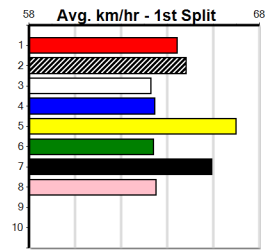

WEBBCON MARINE

Distance: 410m, Race Type: Grade 5, Total Prizemoney: $2,925
1st: $1,950, 2nd: $600, 3rd: $300, 4th: $75

TALKIN' BLUEY (5) has a good record here and he can atone for some luckless runs of late.
LOTHBROK GIRL (8) likes to stay wide in her races and she will be in the firing line from the outset.
WESTERN BALE (4) can run a cheeky race

Watchdog Tips: 5 8 4 3 Bet: Win 5

Form Box Wgt Dist Track Date Time BON Margin 1st/2nd (Time) PIR Checked Comment W/R Split 1 S/P Grade

STEP ON AIR [5] Needs to lead, will push wide, tough ask $8.00
BD Dog Mar-22 Sire: TOMMY SHELBY Dam: ART NOVEAU
Owner(s): C Roberts
Winning Distances: < 300m (0) 300 - 399m (2) 400 - 499m (1) 500 - 599m (0) 600 - 699m (0) > 700m (0)
Winning Weights: 29.7(1) 30.2(2)
7th (6) 30.1 390 WBL R9 05-Aug-24 22.82 22.42 6.00L CRYPTO ROYALTY (22.43) M/55 . . . W 8.88 $3.30 6G
5th (2) 30.0 400 GEL R11 13-Aug-24 23.27 22.63 8.50L PAW NICHOLLS (22.70) M/66 . . . W 8.63 $18.10 6G
8th (1) 29.9 390 BAL R11 09-Sep-24 23.18 22.01 9.00L SHE'S RELOADED (22.57) M/88 . . . W 8.68 $13.50 T3-6
2nd (5) 29.7 390 WBL R11 16-Sep-24 22.92 22.61 2.75L AGGREGATE (22.73) M/12 . . . VO 8.84 $3.90 6G
1st (2) 29.7 390 WBL R3 23-Sep-24 22.63 22.47 1.75L HARDSTYLE RUBY (22.75) M/22 . . . W 8.75 $6.40 6G
2nd (6) 29.8 390 WBL R4 30-Sep-24 22.55 22.34 0.75L MOONLIGHT SID (22.51) M/21 . . . . 8.73 $11.90 5
2nd (2) 30.0 425 BEN R6 09-Oct-24 24.31 23.99 0.75L HARD STYLE ROBBO (24.27) M/112 . . . W 6.61 $17.60 T3-5
4th (8) 29.3 400 MTG R5 20-Oct-24 23.51 22.77 4.75L ASTON MAI TAI (23.17) 10.99 $7.00 6
Last 3 wins NOT included above
1st (5) 30.2 400 GEL R1 26-Mar-24 22.89 22.68 1.25L BERN'S BANJO (22.96) M/11 . . . . 8.50 $2.80 M
1st (2) 30.2 390 WBL R3 17-Jun-24 22.61 22.51 2.00L ELPHICK BALE (22.74) Q/11 . . . . 8.69 $2.60 7

Box History table and Prize Best Starts Trk/Dts APM for STEP ON AIR [5]

SAINT TAY [5] Wide runner inside is a worry, prefer to watch $12.00
BK Dog Mar-22 Sire: BERNARDO Dam: SAINT MADDIE
Owner(s): P Byrne
Winning Distances: < 300m (0) 300 - 399m (4) 400 - 499m (1) 500 - 599m (0) 600 - 699m (0) > 700m (0)
Winning Weights: 28.0(1) 28.4(1) 28.7(2) 29.2(1)
3rd (7) 28.6 450 WBL R8 09-Sep-24 26.20 25.73 7.00L POSIE YOU PEST (25.73) M/445 . . . . 6.85 $9.80 5
3rd (3) 28.6 390 WBL R4 12-Sep-24 22.65 21.89 3.00L SEATS TWO (22.45) M/77 . . . . 8.91 $31.10 5
2nd (1) 28.5 410 HOR R11 17-Sep-24 23.54 23.11 0.75L ROUGE KNIGHT (23.49) M/52 . . . . 10.73 $11.10 5
5th (7) 28.1 390 WBL R12 26-Sep-24 22.86 22.14 6.50L ROUGE KNIGHT (22.42) M/66 . . . . 8.98 $22.40 5
4th (8) 28.4 450 WBL R7 03-Oct-24 25.75 25.02 7.00L SHOW CAUSE (25.30) M/766 . . . . 6.81 $68.30 RWH
4th (8) 28.3 410 HOR R4 08-Oct-24 23.66 23.26 3.00L NACHO PROBLEM (23.46) M/75 . . . . 10.70 $24.20 5H
6th (4) 28.3 410 HOR R11 15-Oct-24 23.48 22.86 9.00L CHEAP RED WINE (22.86) M/86 . . . . 10.64 $71.20 5F
6th (7) 28.6 390 WBL R12 17-Oct-24 23.21 21.72 13.00 VELUZA BALE (22.37) M/35 . . . . 8.81 $10.20 5
Last 3 wins NOT included above
1st (5) 29.2 390 WBL R4 27-May-24 22.42 22.17 1.25L SAINT MADIX (22.50) Q/11 . . . . 8.78 $1.40 6G
1st (2) 28.7 450 WBL R8 01-Jul-24 25.69 25.65 4.00L EDI BALE (25.97) M/111 . . . . 6.74 $3.90 5
1st (2) 28.0 390 WBL R7 20-Aug-24 22.65 22.30 3.75L TWO HAT PAT (22.91) M/51 . . . . 8.86 $2.70 5

Box History table and Prize Best Starts Trk/Dts APM for SAINT TAY [5]