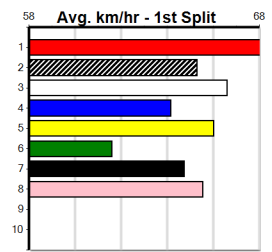

RSN GREY AREAS - WEDNESDAY & FRIDAY

Distance: 410m, Race Type: Mixed 6/7, Total Prizemoney: $2,925
1st: $1,950, 2nd: $600, 3rd: $300, 4th: $75

ESSENCE (3) has turned in some nice performances to date and she should be able to pounce on the early lead. IMPEL (5) has a nice turn of foot and he will continue to get stronger with more racing. DEFENSIVE (1) is drawn to get every chance

Watchdog Tips: **3** **5** **1** **4** **Bet:** **Win 3**

Form Box	Wgt	Dist	Track	Date	Time	BON	Margin	1st/2nd (Time)	PIR	Checked	Comment	W/R	Split 1	S/P	Grade	
1	DEFENSIVE [7] Shows promise, has early speed, can threaten $3.40															
	BK Bitch Feb-23 Sire: PINDARI EXPRESS Dam: AMBITIOUS Trainer: Garry George (Beulah)															
	Owner(s): A Tullio															
	Winning Distances: < 300m (0) 300 - 399m (0) 400 - 499m (1) 500 - 599m (0) 600 - 699m (0) > 700m (0)															
	Winning Weights: 30.1(1)															
	3rd (6) 29.9 410 HOR R1 08-Oct-24 23.61 23.26 1.25L NOSEY PARKER (23.53) Q/11 10.18 $3.90 M															
	1st (8) 30.1 410 HOR R1 15-Oct-24 23.66 22.86 0.25L HUSKY SARA LEE (23.67) Q/11 10.22 $1.60 M															
	Last 3 wins NOT included above															
	Box History															
	Prize Best $1940.00, Starts 23.61(6)-8/10/24, Trk/Dts 2-1-0-1, APM 1940															
2	DUKE CABOOM [6] Front runner, rises in class, place best $10.00															
	BK Dog Oct-22 Sire: ASTON RUPEE Dam: BOOM FOOT Trainer: Catherine Roberts (Terang)															
	Owner(s): C Roberts															
	Winning Distances: < 300m (0) 300 - 399m (1) 400 - 499m (1) 500 - 599m (0) 600 - 699m (0) > 700m (0)															
	Winning Weights: 29.5(1) 29.6(1)															
	4th (8) 29.6 300 HVL R9 23-Jul-24 17.25 16.72 3.5L DOWN SOUTH GIRL (17.01) Q/1 4.03 $2.10 T3-RW															
	3rd (1) 30.0 425 BEN R2 14-Aug-24 24.42 23.98 0.50L SASSY PANAMA (24.38) Q/111 6.50 $5.60 T3-7															
	4th (7) 30.0 390 BAL R3 18-Aug-24 22.97 22.21 5.00L FAST LEGS (22.62) M/45 8.59 $3.30 T3-7															
	4th (2) 29.3 390 BAL R10 09-Sep-24 22.64 22.01 5.50L MY MATE NICK (22.26) M/33 8.59 $3.30 T3-7															
	4th (4) 29.1 400 MTG R6 12-Sep-24 24.02 23.32 7.50L ESKIMO GEM (23.49) 11.28 $2.30 RW															
3	ESSENCE [7] Impressive type, can cross and lead, go close $3.40															
	BK Bitch Feb-23 Sire: SHIMA SHINE Dam: IDOLIZE Trainer: Peter Presutto (Devon Meadows)															
	Owner(s): N Presutto															
	Winning Distances: < 300m (0) 300 - 399m (0) 400 - 499m (1) 500 - 599m (0) 600 - 699m (0) > 700m (0)															
	Winning Weights: 25.9(1)															
	2nd (7) 25.9 300 HVL R4 04-Sep-24 16.68 16.39 1.75L PAPA EASY (16.56) Q/1 SW 3.85 $8.40 MH															
	8th (5) 25.9 300 HVL R4 08-Sep-24 16.96 16.31 9.50L EPITOMIZE (16.31) M/4 3.95 $18.00 MF															
	1st (5) 25.9 435 SLE R3 11-Sep-24 24.56 24.22 6.50L ALCARAZ (25.00) M/111 5.28 $1.30 M															
	2nd (4) 25.6 400 GEL R11 20-Sep-24 23.20 22.35 1.5L RUBY'S SHOW (23.10) M/22 8.59 $3.00 X67H															
	2nd (4) 26.0 400 GEL R5 27-Sep-24 22.55 22.22 3.00L GIACOMO (22.34) M/22 8.29 $5.60 X67F															
4	ASTON LAMBADA [6] First look here but is a nice type, keep safe $6.50															
	BK Bitch Nov-22 Sire: HOOKED ON SCOTCH Dam: ASTON CHA CHA Trainer: Mark McClelland (Lovely Banks)															
	Owner(s): R Borda															
	Winning Distances: < 300m (0) 300 - 399m (2) 400 - 499m (0) 500 - 599m (0) 600 - 699m (0) > 700m (0)															
	Winning Weights: 29.6(1) 30.0(1)															
	3rd (5) 29.6 400 GEL R2 13-Sep-24 23.51 22.65 7.00L PAW WHITLEY (23.05) M/36 8.79 $7.70 M															
	8th (6) 30.0 400 GEL R1 20-Sep-24 23.93 22.35 10.00 CRUISING ALONG (23.26) M/38 8.83 $8.10 M															
	4th (6) 29.4 425 BEN R2 26-Sep-24 25.19 24.09 5.50L LISBURN (24.82) M/688 6.81 $5.30 T3-M															
	6th (3) 29.1 400 WGL R2 03-Oct-24 23.61 22.58 15.00 PRETTY PIPA (22.58) M/56 8.61 $6.80 T3-M															
	1st (6) 29.6 390 SHP R3 10-Oct-24 22.25 22.16 5.50L HIGHLAND SAL (22.61) Q/11 SW 8.54 $3.70 M															
5	IMPEL [7] Good turn of foot, getting stronger, danger $5.00															
	BK Dog Dec-22 Sire: ASTON DEE BEE Dam: HAPPY LASS Trainer: Gary Peach (Cape Clear)															
	Owner(s): G Peach															
	Winning Distances: < 300m (0) 300 - 399m (1) 400 - 499m (0) 500 - 599m (0) 600 - 699m (0) > 700m (0)															
	Winning Weights: 34.4(1)