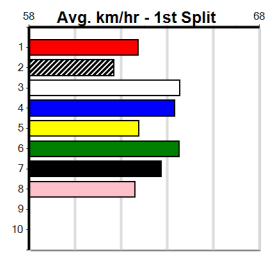

SPORTSBET EVERY DOG HAS ITS DAY

Distance: 410m, Race Type: Grade 5, Total Prizemoney: $2,925
1st: $1,950, 2nd: $600, 3rd: $300, 4th: $75

SHIZUKA (3) has been luckless since her Warrnambool win and she can make amends this time around. DELIGHTFUL (6) has good early burn and she can stay wide in her races. PULL START PUMBA (5) may be the value runner.

Watchdog Tips: 3 6 5 8 Bet: Win 3

SAINT MADIX [5] Down on confidence, draw suits, place claims $8.00
Owner(s): P Byrne
Winning Distances: < 300m (0) 300 - 399m (1) 400 - 499m (2) 500 - 599m (0) 600 - 699m (0) > 700m (0)
Box History table and Prize Best Starts Trk/Dts APM

ALE [5] First look here, has talent, can run a drum $4.60
Owner(s): J Strutt
Winning Distances: < 300m (0) 300 - 399m (0) 400 - 499m (0) 500 - 599m (4) 600 - 699m (0) > 700m (0)
Box History table and Prize Best Starts Trk/Dts APM

SHIZUKA [5] No luck since her Wbl win, can atone, yes $3.20
Owner(s): D Carr
Winning Distances: < 300m (0) 300 - 399m (0) 400 - 499m (4) 500 - 599m (0) 600 - 699m (0) > 700m (0)
Box History table and Prize Best Starts Trk/Dts APM

ZIPPING GIAN (NSW)[5] Racing well below her best, needs to show more $6.00
Owner(s): W Hartigan
Winning Distances: < 300m (0) 300 - 399m (5) 400 - 499m (6) 500 - 599m (0) 600 - 699m (0) > 700m (0)
Box History table and Prize Best Starts Trk/Dts APM

PULL START PUMBA (NSW)[5] Better than form, can show early pace, threat $10.00
Owner(s): D Keane
Winning Distances: < 300m (0) 300 - 399m (3) 400 - 499m (0) 500 - 599m (0) 600 - 699m (0) > 700m (0)
Box History table and Prize Best Starts Trk/Dts APM