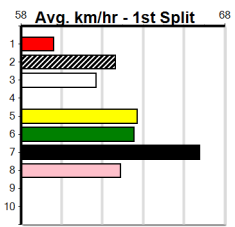

Meadows (MEP)

GORSKI TRUCK & TRAILER

Distance: 525m, Race Type: Maiden, Total Prizemoney: $2,860
1st: $1,900, 2nd: $590, 3rd: $295, 4th: $75

2

7:11PM

(VIC time)

Watchdog Tips:

0 0 0 0

Bet:

Form	Box	Weight	Dist	Track	Date	Time	BON	Margin	1st/2nd (Time)	PIR	Checked	Comment	W/R	Split 1	S/P	Grade

1 SELL YOUR SOUL [M]
BD D Feb-23 HIGH EARNER DEVEL SIXTEEN
Trainer: Dylan Sharp (Lara)
4th (8) 29.9 460 GEL R4 28-Sep-24 26.40 25.58 3.00FLEETWOOD EROS (26.20) S/864 . . . . 6.83 $19.80 M
6th (6) 30.1 460 GEL R3 04-Oct-24 26.81 25.69 9.00EXTINCT (26.19) M/654 . . . . 7.03 $5.50 MH
6th (7) 30.5 460 GEL R3 11-Oct-24 26.87 25.86 8.00DIABLO SIXTEEN (26.34) M/766 . . . . 6.95 $28.50 M
8th (3) 30.5 525 MEP R1 23-Oct-24 31.54 29.89 11.00DESIRABILITY (30.80) M/6888 . . . . 5.34 $16.40 M
Owner(s): Vi Alskar Hundar (SYN), A Lie, J Sharp

Winning Boxes

1	2	3	4	5	6	7	8
Prize							
Best							
Starts							
Trk/Dst							
APM							

2 MORAIN JOKER [M]
RBD D Jan-23 HOOKED ON SCOTCH MORAIN IZZY
Trainer: Peter Fulton (Ecklin South)
4th (7) 28.1 410 HOR R2 01-Oct-24 23.59 22.85 3.25LZIPPING MUFASA (23.36) M/44 . . . . 10.63 $9.90 M
3rd (1) 27.9 390 WBL R1 10-Oct-24 22.69 21.87 3.5LPAW JOLYN (22.46) Q/43 . . . . 8.93 $3.40 M
7th (5) 27.9 450 BAL R2 16-Oct-24 26.52 25.02 11.00LZIPPING PFEIFFER (25.78) M/667 . . . . 6.88 $21.20 M
4th (8) 28.2 460 GEL R3 21-Oct-24 26.79 25.87 11.00QUEEN KIMETTO (26.02) M/454 . . . . 6.71 $5.30 M
Owner(s): MORAIN (SYN), G Judd, S Judd

Winning Boxes

1	2	3	4	5	6	7	8
Prize							
Best							
Starts							
Trk/Dst							
APM							

3 SOUTH THAILAND [M]
WBE D Oct-22 TOMMY SHELBY LIZZIE'S ENTITY
Trainer: Donna Knight (Talbot)
6th (7) 30.1 425 BEN R1 27-Sep-24 25.33 23.60 19.00LATLAS ALIEN (24.03) M/566 . . . . 6.81 $8.90 M
2nd (8) 30.2 390 BAL R10 02-Oct-24 22.62 21.95 8.00WINTER GOES (22.07) S/42 . . . . 8.62 $18.80 M
4th (2) 31.2 525 MEP R1 16-Oct-24 30.90 29.96 8.00HIGHLY CONNECTED (30.36) Q/2334 . . . . 4.58 $29.50 M
2nd (6) 31.2 525 MEP R1 23-Oct-24 30.93 29.89 2.00DESIRABILITY (30.80) M/1111 . . . . 5.25 $15.50 M
Owner(s): D Knight

Winning Boxes

1	2	3	4	5	6	7	8
Prize							
Best							
Starts							
Trk/Dst							
APM							

4 COSENZA [M]
BK B Feb-23 SHIMA SHINE BIODIESEL
Trainer: Robert Britton (Lara)
Owner(s): Hardison Britton (SYN), R Britton, M Britton

Winning Boxes

1	2	3	4	5	6	7	8
Prize							
Best							
Starts							
Trk/Dst							
APM							

5 KANSAS CHIEF [M]
RF D Aug-22 ASTON RUPEE CHRISTMAS MAGIC
Trainer: Robert Britton (Lara)
2nd (4) 33.8 525 MEP R2 11-Sep-24 30.85 30.15 5.00KIWI MAKAVELI (30.51) M/2222 . . . . W 5.29 $3.50 MH
4th (2) 33.5 525 MEA R1 21-Sep-24 31.35 29.88 21.00GAMBELLA (29.88) M/6344 . . . . 5.33 $26.40 MF
7th (2) 33.5 460 GEL R4 28-Sep-24 26.75 25.58 8.00FLEETWOOD EROS (26.20) M/456 . . . . 6.69 $4.00 M
2nd (5) 33.8 460 GEL R3 21-Oct-24 26.31 25.87 4.25LQUEEN KIMETTO (26.02) M/222 . . . . 6.64 $1.60 M
Owner(s): ODDS AND EVENS (SYN), G Micallef, P Micallef

Winning Boxes

1	2	3	4	5	6	7	8
Prize							
Best							
Starts							
Trk/Dst							
APM							

6 SAVONA [M]
BK B Feb-23 SHIMA SHINE BIODIESEL
Trainer: Robert Britton (Lara)
5th (1) 30.8 520 GEL R1 07-Oct-24 31.29 29.88 6.50LMORAIN WALLY (30.84) M/6234 . . . . 5.58 $3.60 M
3rd (1) 30.4 525 MEP R1 23-Oct-24 31.07 29.89 4.00DESIRABILITY (30.80) M/3223 . . . . 5.30 $3.50 M
Owner(s): Hardison Britton (SYN), R Britton, M Britton

Winning Boxes

1	2	3	4	5	6	7	8
Prize							
Best							
Starts							
Trk/Dst							
APM