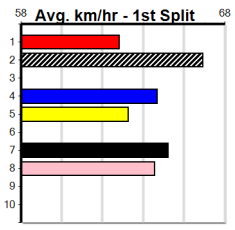

Meadows (MEP)

12
10:38PM
(VIC time)

AMRON BOY AT STUD

Distance: 525m, Race Type: Grade 5 T3, Total Prizemoney: \$3,340
1st: \$2,230, 2nd: \$690, 3rd: \$345, 4th: \$75

Watchdog Tips: 0 0 0 0 Bet: .

Form Box Weight Dist Track Date Time BON Margin 1st/2nd (Time) PIR Checked Comment W/R Split 1 S/P Grade