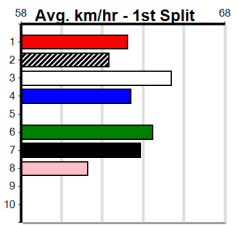

Distance: 525m, Race Type: Mixed 6/7 Heat, Total Prizemoney: $3,340
1st: $2,230, 2nd: $690, 3rd: $345, 4th: $75

5

8:10PM

(VIC time)

Watchdog Tips:

0 0 0 0

Bet:

Form Box Weight Dist Track Date Time BON Margin 1st/2nd (Time) PIR Checked Comment W/R Split 1 S/P Grade

1 PAW FLASH (NSW)[7]
BK B Jul-22 ALLEN DEED FANTA BALE

Trainer: Mark Delbridge (Balliang)

4th (2)	28.5	730	MEP	R5	25-Sep-24	43.70	43.45	3.75LVISTA ARGON (43.45)	M/5665	.	.	.	5.18	$5.20	RW
3rd (7)	28.3	595	SAP	R3	30-Sep-24	34.95	33.99	6.50LPAW QUINBY (34.50)	M/7775	.	.	.	9.78	$9.30	RW
2nd (6)	28.4	680	GEL	R5	04-Oct-24	39.74	39.74	0.05LMY MUM ROCKS (39.74)	S/7654	.	.	.	19.03	$12.10	RW
7th (8)	28.6	600	MEP	R7	16-Oct-24	35.25	34.58	8.00LPAW ULTRA (34.70)	M/7777	.	.	.	9.52	$7.60	RWH

Owner(s): B Wheeler

Winning Boxes

1	2	3	4	5	6	7	8
							1
Prize	$10,625.00						
Best	30.30						
Starts	27-1-6-5						
Trk/Dst	4-1-1-0						
APM	$6196						

2 EXINCT [6]
RF B Sep-22 ASTON RUPEE DISTINCT

Trainer: John Delaroche (Cranbourne North)

1st (1)	25.5	460	GEL	R3	04-Oct-24	26.19	25.69	3.5LKLING CHERRY (26.43)	Q/111	.	.	.	6.73	$4.30	MH
5th (8)	25.5	460	GEL	R4	11-Oct-24	26.64	25.86	10.00LPAW GORDY (25.95)	S/875	.	.	.	6.92	$12.60	MF
1st (7)	25.8	525	MEA	R1	19-Oct-24	30.28	29.71	6.50LKIWI HARRY (30.71)	M/1111	.	SW	.	5.14	$55.50	7
7th (3)	26.1	515	SAN	R1	24-Oct-24	30.52	29.13	13.00LPIA BELLA (29.68)	M/4677	.	.	W	5.22	$7.10	X67

Owner(s): N De la roche

Winning Boxes

1	2	3	4	5	6	7	8
1							1
Prize	$9,720.00						
Best	30.28						
Starts	10-2-3-0						
Trk/Dst	1-1-0-0						
APM	$8772						

3 ASTON KOPECK (NSW)[7]
BK D Sep-22 ASTON RUPEE FIRE ON ICE

Trainer: Darren Archer (Nilma North)

1st (4)	29.0	525	MEP	R2	25-Sep-24	30.60	29.64	0.50LTARA'S LILY (30.64)	Q/1111	.	.	.	5.17	$10.40	M
7th (2)	29.1	525	MEP	R2	16-Oct-24	32.18	29.96	25.00LASTON SHEKEL (30.50)	M/3677	.	.	.	5.23	$12.70	X67

Owner(s): R Borda

Winning Boxes

1	2	3	4	5	6	7	8
			1				
Prize	$1,900.00						
Best	30.60						
Starts	2-1-0-0						
Trk/Dst	2-1-0-0						
APM	$1520						

4 BOLD BERT [7]
BD D Jan-22 TOMMY SHELBY KATEY PENNY

Trainer: Scott Stefanos (Longwood)

2nd (2)	33.6	500	BEN	R4	08-Jun-24	28.79	28.58	1.25LTUDOR PEAK (28.72)	M/112	.	.	.	6.81	$2.80	X67
4th (8)	33.2	500	BEN	R5	12-Jun-24	29.03	28.36	0.50LMCIVOR OLLY (29.00)	M/343	.	.	.	6.83	$1.80	7
3rd (1)	33.4	425	BEN	R4	18-Sep-24	24.57	24.12	0.50LHELLO COOPER (24.55)	S/633	.	.	.	6.92	$2.50	T3-7
4th (1)	34.2	450	SHP	R7	17-Oct-24	25.94	25.57	4.50LJAIMANDY FRANK (25.63)	S/764	.	.	.	7.05	$5.20	T3-7

Owner(s): A Coonerty

Winning Boxes

1	2	3	4	5	6	7	8
			1				
Prize	$3,745.00						
Best	FSH						
Starts	18-1-6-1						
Trk/Dst	0-0-0-0						
APM	$1054						

5 *** VACANT BOX ***

Trainer:
Owner(s):

6 IVORY NARWHAL [6]
BK D Oct-22 VULTURI LALA IVORY

Trainer: Donna Knight (Talbot)

4th (8)	35.1	305	COO	R5	07-Oct-24	18.02	17.25	4.25LGOLDEN ROUGH (17.72)	.	.	.	.	2.50	5	
2nd (5)	34.6	390	SHP	R9	12-Oct-24	22.29	21.99	4.50LLITTLE MINNIE (21.99)	S/52	.	.	.	8.60	$12.40	X67
1st (1)	34.6	425	BEN	R9	18-Oct-24	24.15	23.95	0.25LHIGH COTTON (24.16)	M/211	.	SW	.	6.63	$10.30	7
2nd (7)	34.7	525	MEP	R4	23-Oct-24	30.49	29.89	0.50LGOLD MAREE (30.47)	M/2111	.	.	.	5.20	$16.90	X67

Owner(s): D Knight

Winning Boxes

1	2	3	4	5	6	7	8
							1
Prize	$7,680.00						
Best	30.49						
Starts	19-2-7-2						
Trk/Dst	1-0-1-0						
APM	$6519