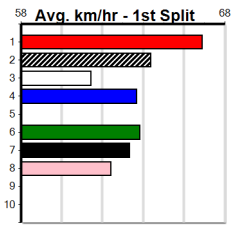

3
7:31PM
(VIC time)

Watchdog Tips: **0** **0** **0** **0** **Bet:** **.**