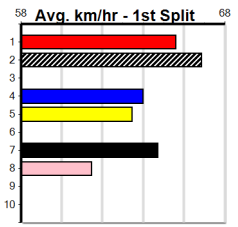

9

9:37PM

(VIC time)

Watchdog Tips:

0 0 0 0

Bet:

Form Box Weight Dist Track Date Time BON Margin 1st/2nd (Time) PIR Checked Comment W/R Split 1 S/P Grade

1 SAINT NIFTY [7]															Winning Boxes													
F	D	Nov-22 FERNANDO BALE				MOPUNGA STELLAR				1	2	3	4	5	6	7	8	1	2	3	4	5	6	7	8			
Trainer: Brendan Pursell (Lara)																												
1st	(6)	32.3	525	MEP	R3	18-Sep-24	30.20	29.87	6.50LPAW SHAYNA (30.64)				Q/1111	.	.	.	.	5.15	$4.90	M	Prize Best $3,970.00				30.20			
5th	(7)	31.9	515	SAN	R1	03-Oct-24	30.15	29.38	11.00LPAW IKE (29.38)				Q/1135	.	.	.	.	5.12	$8.20	X67	Starts 4-1-1-0				3-1-1-0			
2nd	(1)	31.8	525	MEA	R1	12-Oct-24	30.63	29.95	0.75LPAW YANELLE (30.58)				Q/2222	.	.	.	.	5.20	$1.80	X67	Trk/Dst 3-1-1-0				APM $3340			
5th	(3)	31.8	525	MEA	R1	19-Oct-24	31.27	29.71	15.00LXTINCT (30.28)				M/6777	.	.	.	.	5.30	$3.50	7								
Owner(s): P Byrne																												

2 JOLLY OLLIE [6]															Winning Boxes													
BD	D	Jan-23 ASTON RUPEE				WHITE CYNDER				1	2	3	4	5	6	7	8	1	2	3	4	5	6	7	8			
Trainer: Aaron Debattista (Toolleen)																												
5th	(4)	30.1	525	MEA	R2	28-Sep-24	30.73	29.60	8.00LSAMMY SUNG (30.17)				M/2244	.	.	.	.	5.12	$6.50	6G	Prize Best $4,505.00				30.73			
5th	(5)	30.2	390	SHP	R9	07-Oct-24	22.76	22.08	3.75LHIGHWAY HOOLIGAN (22.51)				M/34	.	.	.	.	8.65	$3.10	X67	Starts 12-2-3-2				1-0-0-0			
7th	(4)	30.0	425	BEN	R10	18-Oct-24	24.64	23.95	9.00LLIGHTNING RANGE (24.03)				S/876	.	.	.	.	6.89	$3.50	X67	Trk/Dst 1-0-0-0				APM $3275			
2nd	(7)	30.3	500	BEN	R6	23-Oct-24	28.43	28.41	0.25LRED SHIRAZ (28.41)				M/111	.	.	.	.	6.54	$2.20	T3-RW								
Owner(s): S Davis																												

3 *** VACANT BOX ***															Winning Boxes									
Trainer:																								
Owner(s):																								

4 BEAUTIFUL STORY [6]															Winning Boxes													
F	D	May-22 FERNANDO BALE				FRONT PAGE NEWS				1	2	3	4	5	6	7	8	1	2	3	4	5	6	7	8			
Trainer: Paul Abela (Parwan)																												
5th	(4)	32.6	515	SAN	R1	10-Oct-24	30.57	29.13	8.50LPAW SUMMER (29.99)				S/6666	.	.	.	.	5.23	$2.60	X67	Prize Best $12,960.00				30.42			
3rd	(4)	32.4	515	SAP	R7	14-Oct-24	30.03	29.64	2.25LPAW ALEXIS (29.88)				M/4433	.	.	.	.	5.27	$2.60	X67H	Starts 14-2-3-6				4-0-1-2			
4th	(8)	32.4	525	MEA	R1	19-Oct-24	30.79	29.71	7.50LXTINCT (30.28)				S/5454	.	.	.	.	5.28	$4.10	7	Trk/Dst 4-0-1-2				APM $7740			
1st	(5)	32.5	600	MEP	R2	23-Oct-24	35.20	34.65	0.25LCRAFTY BEER (35.21)				M/2233	.	.	.	.	9.10	$1.04	RW								
Owner(s): G Alvaro																												

5 MORAIN WALLY [7]															Winning Boxes													
BK	D	Jan-23 KOBLENZ				MORAIN COCO				1	2	3	4	5	6	7	8	1	2	3	4	5	6	7	8			
Trainer: Peter Fulton (Ecklin South)																												
3rd	(2)	32.5	515	SAP	R1	30-Sep-24	30.21	29.15	10.00LPAW PHELPS (29.53)				M/6333	.	.	.	.	5.26	$30.60	M	Prize Best $3,555.00				FSH			
1st	(2)	33.0	520	GEL	R1	07-Oct-24	30.84	29.88	1.5L FUJI APPLE (30.94)				M/2111	.	.	.	.	5.46	$10.20	M	Starts 11-1-1-3				0-0-0-0			
F	(3)	32.8	515	SAP	R4	14-Oct-24	0.00	29.64	.SPRING REGENCY (29.91)				Q/5	.	.	.	.	5.31	$38.10	X67H	Trk/Dst 0-0-0-0				APM $3164			
7th	(8)	33.1	450	BAL	R4	23-Oct-24	26.10	24.99	5.50LKIWI MAKAVELI (25.72)				S/777	.	.	.	.	6.81	$24.00	X67								
Owner(s): MORAIN (SYN), G Judd, S Judd																												

6 *** VACANT BOX ***															Winning Boxes									
Trainer:																								
Owner(s):