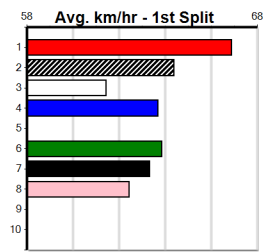

3

7:31PM

(VIC time)

Distance: 525m, Race Type: Grade 5 T3, Total Prizemoney: $3,340
1st: $2,230, 2nd: $690, 3rd: $345, 4th: $75

Watchdog Tips:

Bet:

Table with columns: Form Box, Wgt, Dist, Track, Date, Time, BON, Margin, 1st/2nd (Time), PIR, Checked, Comment, W/R, Split 1, S/P, Grade

Race 1: I'M HONEY [5]. Bitch, May-22. Sire: FLYING RICCIARDO, Dam: I'M POPPY. Trainer: Danielle Smith (Lara). Includes winning distances, weights, and a box history table.

Race 2: HE'S HELL BENT (GA)[5]. Dog, Aug-21. Sire: KONOMI, Dam: LIZ CABBAGE. Trainer: Robert Britton (Lara). Includes winning distances, weights, and a box history table.

Race 3: BIG BOY ANDRE [5]. Dog, Mar-21. Sire: DELIVER, Dam: UNQUESTIONABLY. Trainer: Mark Filomeno (Craigieburn). Includes winning distances, weights, and a box history table.

Race 4: IT'S A RUNAWAY [5]. Dog, Oct-21. Sire: HOUDINI BOY, Dam: IT'S A WINK. Trainer: John Delaroché (Cranbourne Nort). Includes winning distances, weights, and a box history table.

Race 5: *** VACANT BOX ***. Sire: Dam: Trainer: Box History.