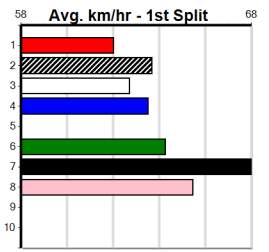

6

8:33PM

(VIC time)

Distance: 525m, Race Type: Mixed 6/7 Heat, Total Prizemoney: $3,340
1st: $2,230, 2nd: $690, 3rd: $345, 4th: $75

Watchdog Tips:

Bet:

Table with columns: Form Box, Wgt, Dist, Track, Date, Time, BON, Margin, 1st/2nd (Time), PIR, Checked, Comment, WR, Split 1, S/P, Grade

MISTER MANFREDI [7]
F Dog Aug-22 Sire: AUSSIE INFRARED Dam: OVER AND AWAY
Owner(s): OUR SHOUT (SYN), J Callus, M Callus, E Mifsud, J Callus, A Banitsiotis
Trainer: Andrea Chapple (Exford)
Winning Distances: < 300m (0) 300 - 399m (0) 400 - 499m (0) 500 - 599m (1) 600 - 699m (0) > 700m (0)
Winning Weights: 36.0(1)
Race history table with columns: 8th, 7th, 6th, 5th, 4th, 3rd, 2nd, 1st

ELECTRIC PAWS [6]
BK Dog Jun-21 Sire: ASTON KIMETTO Dam: SPRING RAIN
Owner(s): JUST CAUSE (SYN), G Rohan, A Martin
Trainer: Russell Edwards (Devon Meadow)
Winning Distances: < 300m (0) 300 - 399m (0) 400 - 499m (0) 500 - 599m (2) 600 - 699m (0) > 700m (0)
Winning Weights: 29.0(1) 30.8(1)
Race history table with columns: 6th, 5th, 4th, 3rd, 2nd, 1st

REAR VISION [6]
BD Dog Jan-22 Sire: TOMMY SHELBY Dam: KATEY PENNY
Owner(s): Vic Pub Punters (SYN), J Hippiisley, A Coonerty, G Gregg
Trainer: Scott Stefanos (Longwood)
Winning Distances: < 300m (0) 300 - 399m (1) 400 - 499m (0) 500 - 599m (1) 600 - 699m (0) > 700m (0)
Winning Weights: 35.2(1) 35.5(1)
Race history table with columns: 5th, 4th, 3rd, 2nd, 1st

MAYAN CHIEF [7] Biks
BK Dog Nov-21 Sire: SENNACHIE Dam: BUSY BELLA
Owner(s): T Cortese
Trainer: Danny Cortese (Devon Meadows)
Winning Distances: < 300m (0) 300 - 399m (0) 400 - 499m (1) 500 - 599m (0) 600 - 699m (0) > 700m (0)
Winning Weights: 31.0(1)
Race history table with columns: 6th, 5th, 4th, 3rd, 2nd, 1st

*** VACANT BOX ***
Sire: Dam:
Owner(s):
Trainer:
Winning Distances: < 300m (0) 300 - 399m (0) 400 - 499m (0) 500 - 599m (0) 600 - 699m (0) > 700m (0)
Winning Weights:

1

2

3

4

5