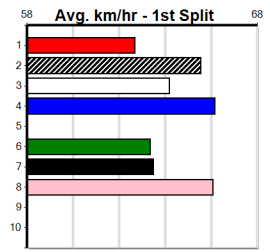

WESTLINK CONTAINER SALES

Distance: 525m, Race Type: Grade 5, Total Prizemoney: $3,340
1st: $2,230, 2nd: $690, 3rd: $345, 4th: $75

Watchdog Tips:

Bet:

Table with columns: Form Box, Wgt, Dist, Track, Date, Time, BON, Margin, 1st/2nd (Time), PIR, Checked, Comment, W/R, Split 1, S/P, Grade

SCARLETT EXPRESS [5]
F Bitch Dec-20 Sire: BERNARDO Dam: MY DEWANA PENNY
Owner(s): A Spiteri
Trainer: Alfred Spiteri (St Albans)
Winning Distances: < 300m (0) 300 - 399m (0) 400 - 499m (0) 500 - 599m (3) 600 - 699m (1) > 700m (0)
Winning Weights: 24.4(1) 25.0(1) 25.4(1) 25.5(1)
Box History table and Prize Best Starts Trk/Dts APM

MAGIC DARK STAR [5]
BK Bitch Jan-22 Sire: FABREGAS Dam: TAPESTRY TEARS
Owner(s): Magical Speed (SYN), T Johnson, E Scott, L Scott
Trainer: Greg Johnson (Point Cook)
Winning Distances: < 300m (0) 300 - 399m (0) 400 - 499m (4) 500 - 599m (1) 600 - 699m (0) > 700m (0)
Winning Weights: 26.6(1) 27.0(1) 27.1(2) 27.2(1)
Box History table and Prize Best Starts Trk/Dts APM

PAW SUMMER (NSW)[5]
BK Bitch Dec-22 Sire: BERNARDO Dam: DYNA HARPA
Owner(s): B Wheeler
Trainer: Mark Delbridge (Balliang)
Winning Distances: < 300m (0) 300 - 399m (0) 400 - 499m (0) 500 - 599m (3) 600 - 699m (0) > 700m (0)
Winning Weights: 27.4(1) 27.9(1) 28.2(1)
Box History table and Prize Best Starts Trk/Dts APM

ARGYLE MAGGIE [5]
BK Bitch Oct-21 Sire: KINLOCH BRAE Dam: ZITA
Owner(s): R Morgan
Trainer: Raymond Morgan (Argyle)
Winning Distances: < 300m (0) 300 - 399m (0) 400 - 499m (3) 500 - 599m (2) 600 - 699m (0) > 700m (0)
Winning Weights: 25.8(1) 27.0(1) 27.8(1) 28.0(1) 28.6(1)
Box History table and Prize Best Starts Trk/Dts APM

*** VACANT BOX ***
Sire: Dam:
Owner(s):
Trainer:
Winning Distances: < 300m (0) 300 - 399m (0) 400 - 499m (0) 500 - 599m (0) 600 - 699m (0) > 700m (0)
Winning Weights:
Box History

1

2

3

4

5