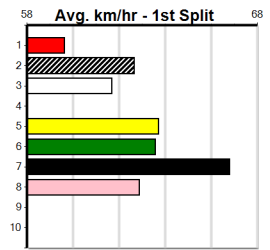

Trainer:

Box History

10

GORSKI TRUCK & TRAILER

2

7:11PM

(VIC time)

Distance: 525m, Race Type: Maiden, Total Prizemoney: \$2,860
1st: \$1,900, 2nd: \$590, 3rd: \$295, 4th: \$75