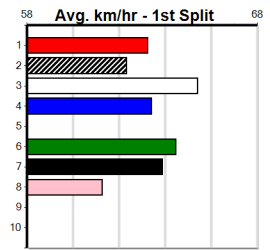

5

8:10PM

(VIC time)

Distance: 525m, Race Type: Mixed 6/7 Heat, Total Prizemoney: $3,340
1st: $2,230, 2nd: $690, 3rd: $345, 4th: $75

Watchdog Tips:

Bet:

Table with columns: Form Box, Wgt, Dist, Track, Date, Time, BON, Margin, 1st/2nd (Time), PIR, Checked, Comment, W/R, Split 1, S/P, Grade

PAW FLASH (NSW)[7]
BK Bitch Jul-22 Sire: ALLEN DEED Dam: FANTA BALE
Owner(s): B Wheeler
Trainer: Mark Delbridge (Balliang)
Winning Distances: < 300m (0) 300 - 399m (0) 400 - 499m (0) 500 - 599m (1) 600 - 699m (0) > 700m (0)
Winning Weights: 28.0(1)
Race results table with columns: Rank, Wgt, Dist, Track, Date, Time, BON, Margin, 1st/2nd (Time), PIR, Checked, Comment, W/R, Split 1, S/P, Grade

Box History table for Paw Flash with columns: Bx, 1st, 2nd, 3rd, 4th, 5th, 6th, 7th, 8th and Prize Best, Starts, Trk/Dts, APM

EXTINCT [6]
RF Bitch Sep-22 Sire: ASTON RUPEE Dam: DISTINCT
Owner(s): N De la roche
Trainer: John Delaroché (Cranbourne Nort)
Winning Distances: < 300m (0) 300 - 399m (0) 400 - 499m (1) 500 - 599m (1) 600 - 699m (0) > 700m (0)
Winning Weights: 25.5(1) 25.8(1)
Race results table with columns: Rank, Wgt, Dist, Track, Date, Time, BON, Margin, 1st/2nd (Time), PIR, Checked, Comment, W/R, Split 1, S/P, Grade

Box History table for Extinct with columns: Bx, 1st, 2nd, 3rd, 4th, 5th, 6th, 7th, 8th and Prize Best, Starts, Trk/Dts, APM

ASTON KOPECK (NSW)[7]
BK Dog Sep-22 Sire: ASTON RUPEE Dam: FIRE ON ICE
Owner(s): R Borda
Trainer: Darren Archer (Nilma North)
Winning Distances: < 300m (0) 300 - 399m (0) 400 - 499m (0) 500 - 599m (1) 600 - 699m (0) > 700m (0)
Winning Weights: 29.0(1)
Race results table with columns: Rank, Wgt, Dist, Track, Date, Time, BON, Margin, 1st/2nd (Time), PIR, Checked, Comment, W/R, Split 1, S/P, Grade

Box History table for Aston Kopeck with columns: Bx, 1st, 2nd, 3rd, 4th, 5th, 6th, 7th, 8th and Prize Best, Starts, Trk/Dts, APM

BOLD BERT [7]
BD Dog Jan-22 Sire: TOMMY SHELBY Dam: KATEY PENNY
Owner(s): A Coonerty
Trainer: Scott Stefanos (Longwood)
Winning Distances: < 300m (0) 300 - 399m (0) 400 - 499m (1) 500 - 599m (0) 600 - 699m (0) > 700m (0)
Winning Weights: 34.1(1)
Race results table with columns: Rank, Wgt, Dist, Track, Date, Time, BON, Margin, 1st/2nd (Time), PIR, Checked, Comment, W/R, Split 1, S/P, Grade

Box History table for Bold Bert with columns: Bx, 1st, 2nd, 3rd, 4th, 5th, 6th, 7th, 8th and Prize Best, Starts, Trk/Dts, APM

*** VACANT BOX ***
Sire: Dam:
Owner(s):
Trainer:
Winning Distances: < 300m (0) 300 - 399m (0) 400 - 499m (0) 500 - 599m (0) 600 - 699m (0) > 700m (0)
Winning Weights:
Box History

5