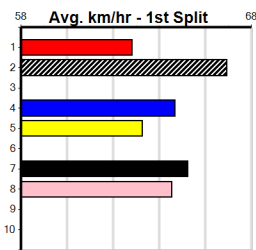

AMRON BOY AT STUD

Distance: 525m, Race Type: Grade 5 T3, Total Prizemoney: $3,340
1st: $2,230, 2nd: $690, 3rd: $345, 4th: $75

Watchdog Tips: ☐ ☐ ☐ ☐ ☐ ☐ **Bet:** ☐