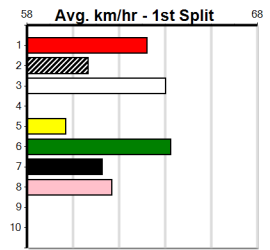

1
6:49PM

(VIC time)

Distance: 525m, Race Type: Maiden, Total Prizemoney: $2,860
1st: $1,900, 2nd: $590, 3rd: $295, 4th: $75

Watchdog Tips: ☐ ☐ ☐ ☐ ☐ Bet:

Form Box	Wgt	Dist	Track	Date	Time	BON	Margin	1st/2nd (Time)	PIR	Checked	Comment	W/R	Split 1	S/P	Grade	
1	PONTICELLI [M]															
	BK Bitch Feb-23 Sire: SHIMA SHINE Dam: BIODIESEL															
	Owner(s): Hardison Britton (SYN), R Britton, M Britton															
	Winning Distances: < 300m (0) 300 - 399m (0) 400 - 499m (0) 500 - 599m (0) 600 - 699m (0) > 700m (0)															
	Trainer: Robert Britton (Lara)															
	Winning Weights:															
	4th (3) 29.7 520 GEL R1 07-Oct-24 31.26 29.88 6.00L MORaine WALLY (30.84) M/5565 . . . . . 5.58 $6.10 M															
	5th (7) 29.2 525 MEP R1 23-Oct-24 31.13 29.89 4.75L DESIRABILITY (30.80) M/5565 . . . . . 5.34 $9.20 M															
	Last 3 wins NOT included above															
	Box History															
2	PADOVA [M]															
	BK Dog Feb-23 Sire: SHIMA SHINE Dam: BIODIESEL															
	Owner(s): Hardison Britton (SYN), R Britton, M Britton															
	Winning Distances: < 300m (0) 300 - 399m (0) 400 - 499m (0) 500 - 599m (0) 600 - 699m (0) > 700m (0)															
	Trainer: Robert Britton (Lara)															
	Winning Weights:															
	6th (7) 35.3 520 GEL R1 07-Oct-24 31.53 29.88 10.00 MORaine WALLY (30.84) S/8677 . . . . . 5.76 $16.00 M															
	6th (4) 34.8 525 MEP R1 23-Oct-24 31.19 29.89 6.00L DESIRABILITY (30.80) S/8656 . . . . . W 5.64 $32.40 M															
	Last 3 wins NOT included above															
	Box History															
3	LET'S GO OUT [M]															
	BKW Bitch Feb-23 Sire: FERNANDO BALE Dam: CIRCLE OF DREAMS															
	Owner(s): CHAMPAGNE PTN (SYN), S Smith, A Langton															
	Winning Distances: < 300m (0) 300 - 399m (0) 400 - 499m (0) 500 - 599m (0) 600 - 699m (0) > 700m (0)															
	Trainer: Angela Langton (Anakie)															
	Winning Weights:															
	3rd (5) 26.5 460 GEL R3 20-Sep-24 26.16 25.75 1.00L GLISTENING (26.11) Q/112 . . . . . 6.61 $13.50 M															
	3rd (3) 26.5 460 GEL R4 27-Sep-24 26.27 25.56 7.50L PAW RIVAL (25.77) Q/222 . . . . . 6.64 $3.40 M															
	5th (6) 26.7 450 SHP R1 21-Oct-24 25.93 25.01 7.50L REAPER (25.42) M/655 . . . . . 6.78 $6.50 MH															
	Last 3 wins NOT included above															
Box History																
4	MISS EMMYLOU [M]															
	F Bitch Feb-23 Sire: BENALI Dam: ERELDA BALE															
	Owner(s): R Britton															
	Winning Distances: < 300m (0) 300 - 399m (0) 400 - 499m (0) 500 - 599m (0) 600 - 699m (0) > 700m (0)															
	Trainer: Robert Britton (Lara)															
	Winning Weights:															
	Last 3 wins NOT included above															
	Box History															
	Prize Best FSH															
	Starts 0-0-0-0															
Trk/Dts 0-0-0-0																
APM 0																
5	MY GRACIE [M]															
	BK Bitch Jul-22 Sire: FLYING RICCIARDO Dam: KARISE FUSILEER															
	Owner(s): G Davies															
	Winning Distances: < 300m (0) 300 - 399m (0) 400 - 499m (0) 500 - 599m (0) 600 - 699m (0) > 700m (0)															
	Trainer: Glen Davies (Bolinda)															
	Winning Weights:															
	8th (3) 28.3 460 GEL R3 20-Sep-24 26.70 25.75 8.50L GLISTENING (26.11) S/888 . . . . . 7.08 $40.90 M															
	6th (5) 28.3 460 GEL R4 27-Sep-24 26.59 25.56 12.00 PAW RIVAL (25.77) S/674 . . . . . 6.88 $99.60 M															
	2nd (8) 28.5 425 BEN R1 05-Oct-24 24.98 23.52 5.00L OREGON HUTAN (24.63) S/753 . . . . . 6.91 $4.20 M															
	5th (3) 28.6 500 BEN R1 09-Oct-24 29.66 28.32 17.00 KENNETH BALE (28.53) M/666 . . . . . 7.32 $9.40 T3-M															
4th (2) 28.8 525 MEP R1 23-Oct-24 31.12 29.89 4.75L DESIRABILITY (30.80) M/4444 . . . . . 5.34 $13.80 M																
Last 3 wins NOT included above