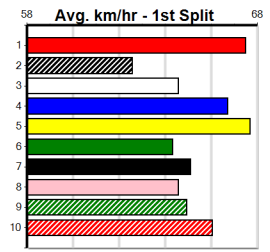

SPORTSBET MAKE IT A MULTI FINAL

Distance: 525m, Race Type: Grade 5 Final, Total Prizemoney: $3,875
1st: $2,600, 2nd: $800, 3rd: $400, 4th: $75

Watchdog Tips:

Bet:

Form Box Wgt Dist Track Date Time BON Margin 1st/2nd (Time) PIR Checked Comment WR Split 1 S/P Grade

LURE OF KILKENNY [4]
BD Bitch Feb-21 Sire: FERNANDO BALE Dam: NAUGHTY CAZZA
Owner(s): HUNTER RACING (SYN), A Hunter, B Hunter, C Hunter
Trainer: Lyn Smith (Nambrok)
Winning Distances: < 300m (0) 300 - 399m (0) 400 - 499m (0) 500 - 599m (9) 600 - 699m (1) > 700m (0)
Winning Weights: 23.2(1) 23.3(1) 23.4(1) 23.6(2) 23.7(1) 23.8(1) 23.9(1) 24.0(1) 24.2(1)
6th (6) 23.8 595 SAN R5 11-Jul-24 34.60 34.09 6.50L BLACK SILENCER (34.18) M/5555 . . . . 9.38 $9.30 X45
4th (4) 23.6 600 MEA R5 20-Jul-24 35.09 34.78 4.75L VOSS ALI (34.78) M/3334 . . . . 9.05 $4.70 X45
5th (6) 23.5 600 MEA R6 27-Jul-24 35.11 34.67 6.50L VOSS ALI (34.67) Q/2222 . . . . 9.01 $9.60 X45
2nd (8) 23.4 515 SAP R4 12-Aug-24 29.42 29.27 2.25L LETHAL SNIPER (29.27) M/1122 . . . . 5.09 $10.20 FFA
3rd (8) 23.7 525 MEP R10 28-Aug-24 30.37 29.95 3.75L VARSITY BALE (30.11) M/1334 . . . . 5.09 $1.70 5H
3rd (4) 23.7 525 MEP R8 04-Sep-24 30.44 30.09 5.00L ASTON LORD (30.11) M/4333 . . . . 5.13 $4.50 X45
5th (8) 24.2 515 SAN R6 17-Oct-24 29.89 29.22 9.50L SMOOTH PLANE (29.24) M/6775 . . . . 5.20 $52.40 SH
1st (3) 24.2 525 MEP R7 23-Oct-24 30.83 29.89 0.75L NACHO COOKIE (30.87) M/3121 . . . . 5.33 $7.50 5H
Last 3 wins NOT included above
1st (5) 23.6 515 SAN R9 02-Nov-23 29.70 29.10 1.75L AKINA JACK (29.81) M/1111 . . . . 5.10 $3.20 X45
1st (3) 24.0 515 SAP R6 05-May-24 29.79 29.71 2.50L CYCLONE POPPY (29.96) M/1111 . . . . 5.16 $3.50 X45
1st (1) 23.7 600 MEA R6 08-Jun-24 34.57 34.57 2.50L YACHI BALE (34.73) Q/1111 . . . . 8.89 $10.20 X45
Box History
Bx 1st 2nd 3rd 4th 5th 6th 7th 8th
1 2
2 1 2 2 1
3 4 1
4 1 1 2 1 2 1
5 2 1 1
6 1 2 4 2 2
7 2 1 1
8 1 2 1 2
Prize Best $60055.00
Starts 30.13(6)-25/5/24
Trk/Dts 47-10-7-7
APM 8-2-0-3 10033