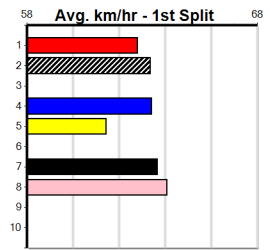

4

7:50PM

(VIC time)

Distance: 525m, Race Type: Mixed 6/7 Heat, Total Prizemoney: $3,340
1st: $2,230, 2nd: $690, 3rd: $345, 4th: $75

Watchdog Tips:

Bet:

Table with columns: Form Box, Wgt, Dist, Track, Date, Time, BON, Margin, 1st/2nd (Time), PIR, Checked, Comment, W/R, Split 1, S/P, Grade

PAW KILTER (NSW)[7]
BK Dog Dec-22 Sire: BERNARDO Dam: HADARAH BALE
Owner(s): B Wheeler
Trainer: Mark Delbridge (Balliang)
Winning Distances: < 300m (0) 300 - 399m (0) 400 - 499m (0) 500 - 599m (0) 600 - 699m (1) > 700m (0)
Winning Weights: 33.8(1)
Box History table and statistics.

SIR DODGE [7]
BK Dog Apr-22 Sire: SH AVATAR Dam: SETTLED
Owner(s): S Hamilton
Trainer: Brendan Pursell (Lara)
Winning Distances: < 300m (0) 300 - 399m (0) 400 - 499m (1) 500 - 599m (0) 600 - 699m (0) > 700m (0)
Winning Weights: 33.9(1)
Box History table and statistics.

*** VACANT BOX ***
Sire: Dam:
Owner(s):
Trainer:
Winning Distances: < 300m (0) 300 - 399m (0) 400 - 499m (0) 500 - 599m (0) 600 - 699m (0) > 700m (0)
Winning Weights:

ONLY EASY [6]
BD Dog Jan-23 Sire: FERAL FRANKY Dam: NICE AND EASY
Owner(s): J Portelli
Trainer: Jason Portelli (Keilor Park)
Winning Distances: < 300m (0) 300 - 399m (1) 400 - 499m (1) 500 - 599m (0) 600 - 699m (0) > 700m (0)
Winning Weights: 30.7(1) 31.0(1)
Box History table and statistics.

CIRCLE ROUND [6]
WDKBD Bitch Jan-22 Sire: WOW Dam: GAMMA BALE
Owner(s): K Muscat
Trainer: Clinton Keith (Ocean Grove)
Winning Distances: < 300m (0) 300 - 399m (0) 400 - 499m (2) 500 - 599m (0) 600 - 699m (0) > 700m (0)
Winning Weights: 27.4(1) 28.1(1)
Box History table and statistics.

1

2

3

4

5