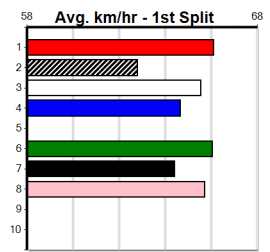

11

10:18PM

(VIC time)

Distance: 525m, Race Type: Grade 5, Total Prizemoney: $3,340
1st: $2,230, 2nd: $690, 3rd: $345, 4th: $75

Watchdog Tips:

Bet:

Table with columns: Form Box, Wgt, Dist, Track, Date, Time, BON, Margin, 1st/2nd (Time), PIR, Checked, Comment, W/R, Split 1, S/P, Grade

Race 1: GAPING MARGIN [5]. Includes owner (G Hirst), sire (ALLEN DEED), dam (RIXY YA PEST), winning distances, weights, and a list of runners with their stats and prize money.

Race 2: XENI BALE (NSW)[5]. Includes owner (C Keith), sire (JARVIS BALE), dam (ETHLA ALLEN), winning distances, weights, and a list of runners with their stats and prize money.

Race 3: ASTON GAGA [5]. Includes owner (R Borda), sire (ZIPPING GARTH), dam (ASTON TARA), winning distances, weights, and a list of runners with their stats and prize money.

Race 4: CROCODILE ROLL [5]. Includes owner (M Marshall), sire (ASTON RUPEE), dam (MARGIE IRENE), winning distances, weights, and a list of runners with their stats and prize money.

Race 5: *** VACANT BOX ***. Includes owner, sire, dam, winning distances, weights, and a vacant box history table.