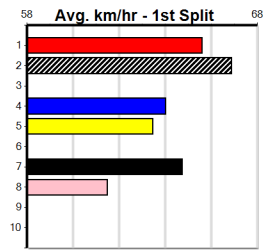

9

9:37PM

(VIC time)

Distance: 525m, Race Type: Mixed 6/7 Heat, Total Prizemoney: $3,340
1st: $2,230, 2nd: $690, 3rd: $345, 4th: $75

Watchdog Tips: [ ] [ ] [ ] [ ] Bet: [ ]

Table with columns: Form Box, Wgt, Dist, Track, Date, Time, BON, Margin, 1st/2nd (Time), PIR, Checked, Comment, WR, Split 1, S/P, Grade

SAINT NIFTY [7]
F Dog Nov-22 Sire: FERNANDO BALE Dam: MEPUNGA STELLAR
Owner(s): P Byrne
Winning Distances: < 300m (0) 300 - 399m (0) 400 - 499m (0) 500 - 599m (1) 600 - 699m (0) > 700m (0)
Winning Weights: 32.3(1)
1st (6) 32.3 525 MEP R3 18-Sep-24 30.20 29.87 6.50L PAW SHAYNA (30.64) Q/1111 . . . 5.15 $4.90 M
5th (7) 31.9 515 SAN R1 03-Oct-24 30.15 29.38 11.00 PAW IKE (29.38) Q/1135 . . . 5.12 $8.20 X67
2nd (1) 31.8 525 MEA R1 12-Oct-24 30.63 29.95 0.75L PAW YANELLE (30.58) Q/2222 . . . 5.20 $1.80 X67
5th (3) 31.8 525 MEA R1 19-Oct-24 31.27 29.71 15.00 EXTINCT (30.28) M/6777 . . . 5.30 $3.50 7
Box History
Bx 1st 2nd 3rd 4th 5th 6th 7th 8th
1 1
2
3
4
5
6 1
7
8
Prize Best $3970.00
Starts 30.20(6)-18/9/24
Trk/Dts 4-1-1-0
APM 3-1-1-0 3340

JOLLY OLLIE [6]
BD Dog Jan-23 Sire: ASTON RUPEE Dam: WHITE CYNDER
Owner(s): S Davis
Winning Distances: < 300m (0) 300 - 399m (0) 400 - 499m (0) 500 - 599m (2) 600 - 699m (0) > 700m (0)
Winning Weights: 29.6(1) 30.0(1)
3rd (2) 29.5 450 SHP R7 02-Sep-24 25.92 24.79 14.00 JOEY THE JET (25.01) M/433 . . . 6.88 $10.20 X67
8th (5) 29.8 450 SHP R2 09-Sep-24 25.91 25.01 9.00L BARRETOS (25.30) Q/246 . . . 6.62 $16.10 X67
2nd (8) 29.7 500 BEN R4 13-Sep-24 28.69 28.20 0.75L CAN'T PARK THERE (28.65) M/121 . . . 6.51 $1.80 X67
1st (4) 30.0 500 BEN R5 18-Sep-24 28.46 28.46 2.25L SLOAN STREET (28.61) Q/111 . . . 6.49 $1.80 T3-7
5th (4) 30.1 525 MEA R2 28-Sep-24 30.73 29.60 8.00L SAMMY SUNG (30.17) M/2244 . SW . 5.12 $6.50 6G
5th (5) 30.2 390 SHP R9 07-Oct-24 22.76 22.08 3.75L HIGHWAY HOOLIGAN (22.51) M/34 . . . 8.65 $3.10 X67
7th (4) 30.0 425 BEN R10 18-Oct-24 24.64 23.95 9.00L LIGHTNING RANGE (24.03) S/876 . . . 6.89 $3.50 X67
2nd (7) 30.3 500 BEN R6 23-Oct-24 28.43 28.41 0.25L RED SHIRAZ (28.41) M/111 . . . 6.54 $2.20 T3-RW
Box History
Bx 1st 2nd 3rd 4th 5th 6th 7th 8th
1 1
2 1
3 1 1
4 1 1 1
5 1 1 1
6 1 1
7 1
8 1
Prize Best $4505.00
Starts 30.73(4)-28/9/24
Trk/Dts 12-2-3-2
APM 1-0-0-0 3275

*** VACANT BOX ***
Sire: Dam:
Owner(s):
Winning Distances: < 300m (0) 300 - 399m (0) 400 - 499m (0) 500 - 599m (0) 600 - 699m (0) > 700m (0)
Winning Weights:
Trainer:
Box History