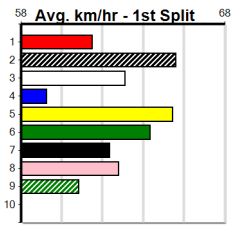

Ballarat

SPORTSBET SAME RACE MULTI

Distance: 450m, Race Type: Grade 6, Total Prizemoney: $2,925
1st: $1,950, 2nd: $600, 3rd: $300, 4th: $75

4

7:18PM

(VIC time)

Watchdog Tips:

0 0 0 0

Bet: