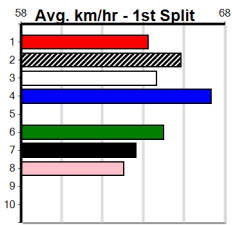

BALLARAT GREYHOUNDS BINGO EVERY

11

9:44PM

(VIC time)

Distance: 390m, Race Type: Free For All, Total Prizemoney: $3,360
1st: $2,250, 2nd: $690, 3rd: $345, 4th: $75

Watchdog Tips: 0 0 0 0 **Bet:** .