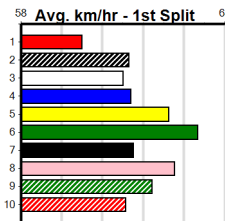

Watchdog Tips: 0 0 0 0

Bet: .

Form	Box	Weight	Dist	Track	Date	Time	BON	Margin	1st/2nd (Time)	PIR	Checked	Comment	W/R	Split 1	S/P	Grade

1 NO BAD DEED [7]

F D Nov-22 FERAL FRANKY NO GOOD DEED

Trainer: Wendy Saathoff (Toolern Vale)

2nd (8)	31.2	390	BAL	R1	25-Sep-24	22.64	22.31	3.25L	NEW LINE (22.41)	M/53	.	.	.	8.75	$5.50	M
1st (8)	31.5	390	BAL	R9	02-Oct-24	22.58	21.95	4.00L	BONA VISTA (22.86)	M/22	.	.	.	8.64	$2.60	M
6th (6)	31.4	450	BAL	R10	09-Oct-24	26.19	25.19	11.00L	PAW QUARK (25.46)	M/466	.	SW	.	6.76	$36.30	X67

Owner(s): PAYDHOFF (SYN), W Saathoff, S Payne

Winning Boxes

1	2	3	4	5	6	7	8
							1
Prize	$2,200.00						
Best	22.58						
Starts	3-1-1-0						
Trk/Dst	2-1-1-0						
APM	$2096						

2 BERT DEEDS [6]

BK D Feb-22 SENNACHIE BEAUT DEEDS

Trainer: Garry Anders (Koroit)

5th (1)	30.2	400	MTG	R5	29-Sep-24	23.62	22.85	4.50L	KNIGHT VADER (23.30)	.	.	.	11.22	$7.00	6	
6th (7)	30.6	410	HOR	R9	08-Oct-24	23.97	23.26	7.00L	SCOوبا STEVE (23.50)	S/66	.	.	.	10.72	$96.10	X67
2nd (1)	30.3	400	MTG	R5	20-Oct-24	23.33	22.77	2.25L	ASTON MAI TAI (23.17)	.	.	.	10.90	$8.00	6	
5th (8)	30.6	400	MTG	R3	27-Oct-24	23.60	22.81	7.00L	FREDDY DEEDS (23.10)	.	.	.	11.08	$13.00	6	

Owner(s): G Anders

Winning Boxes

1	2	3	4	5	6	7	8
							1
Prize	$6,035.00						
Best	FSH						
Starts	45-2-8-7						
Trk/Dst	0-0-0-0						
APM	$2258						

3 MAJOR ALLEN [7]

WRF D Dec-22 ORSON ALLEN MAJOR SPOILS

Trainer: Brian Hodgson (Smythesdale)

2nd (7)	30.9	300	HVL	R9	22-Sep-24	17.02	16.59	3.5L	BABY GIRL PEARL (16.78)	M/7	.	.	.	4.04	$23.30	MH
7th (7)	31.1	300	HVL	R1	29-Sep-24	17.15	16.60	8.00L	HJACK (16.60)	M/4	.	V7	.	4.02	$18.40	MF
ST (-)	30.7	300	HVL		20-Oct-24	17.24		1.00L	Trial Cleared	M/32	.	2of4	.	.	$.	ST
1st (7)	30.8	390	BAL	R1	24-Oct-24	22.39	22.08	3.25L	MOTIVATE (22.62)	M/12	.	.	.	8.46	$3.10	M

Owner(s): B Dowler

Winning Boxes

1	2	3	4	5	6	7	8
							1
Prize	$2,200.00						
Best	22.39						
Starts	3-1-1-0						
Trk/Dst	1-1-0-0						
APM	$2096						

4 HIM TARZAN [7]

WF D Nov-22 HOOKED ON SCOTCH MISSY HA HA

Trainer: Patrick Bull (Maryborough)

1st (3)	34.2	390	BAL	R3	24-Oct-24	22.29	22.08	4.00L	SUFFOLK PARK (22.56)	M/11	.	SW	.	8.43	$7.70	M

Owner(s): Bulbay (SYN), P Bull, A Bayliss

Winning Boxes

1	2	3	4	5	6	7	8
			1				
Prize	$1,680.00						
Best	22.29						
Starts	1-1-0-0						
Trk/Dst	1-1-0-0						
APM	$1680						

5 PAW WHITLEY (NSW)[6]

DKBD B Jan-23 BERNARDO FAITHY BALE

Trainer: Correy Grenfell (Anakie)

3rd (2)	24.5	390	WBL	R10	26-Sep-24	22.54	22.14	5.00L	PAW QUARK (22.19)	M/44	.	.	.	8.72	$26.10	7
2nd (6)	24.7	390	WBL	R9	03-Oct-24	22.43	21.93	1.5L	SUPER SEATTLE (22.34)	M/22	.	.	.	8.72	$3.00	X67H
1st (3)	24.9	390	WBL	R10	10-Oct-24	22.44	21.87	0.50L	CINDY'S FIRE (22.47)	Q/12	.	.	.	8.69	$9.70	X67F
3rd (4)	25.0	390	BAL	R10	16-Oct-24	22.44	21.97	3.25L	CAPTAIN STEVIE (22.23)	M/43	.	.	.	8.63	$9.30	X67

Owner(s): B Wheeler

Winning Boxes

1	2	3	4	5	6	7	8
			1				1
Prize	$5,130.00						
Best	22.44						
Starts	6-2-1-2						
Trk/Dst	1-0-0-1						
APM	$4734