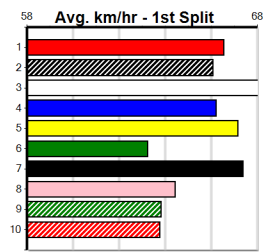

BALLARAT RACE 13

Distance: 390m, Race Type: Grade 5, Total Prizemoney: $2,925

1st: $1,950, 2nd: $600, 3rd: $300, 4th: $75

Watchdog Tips: [ ] [ ] [ ] [ ] Bet: [ ]

Form Box Wgt Dist Track Date Time BON Margin 1st/2nd (Time) PIR Checked Comment W/R Split 1 S/P Grade

CAPTAIN STEVIE (SA)[5]

BK Dog Sep-22 Sire: FERAL FRANKY Dam: SWEET ON ME

Owner(s): The Nineofus (SYN), D Peckham, G Siney, B Schurgott, G Sterzl

Trainer: Chris Reynolds (Little River)

Winning Distances: < 300m (0) 300 - 399m (1) 400 - 499m (2) 500 - 599m (0) 600 - 699m (0) > 700m (0)

Winning Weights: 28.9(1) 29.0(1) 29.2(1)

Table with columns: 2nd, 5th, 1st, 3rd, 4th, 1st, 3rd, 1st. Contains race results for Captain Stevie.

Last 3 wins NOT included above

Box History

Box History table with columns: Bx, 1st, 2nd, 3rd, 4th, 5th, 6th, 7th, 8th. Includes prize and best start info.

1

ZIPPING JETSON (NSW)[5]

RF Dog Oct-22 Sire: ASTON RUPEE Dam: ZIPPING LENA

Owner(s): MM (SYN), H Mcadam, D Chubb, G Wignall, M Wells, M Stockdale, G Wells

Trainer: Heath Mcadam (Ocean Grove)

Winning Distances: < 300m (0) 300 - 399m (0) 400 - 499m (3) 500 - 599m (0) 600 - 699m (0) > 700m (0)

Winning Weights: 33.5(1) 33.6(1) 34.2(1)

Table with columns: 1st, 6th, 1st, 3rd, 3rd, 2nd, 4th, 3rd, 3rd. Contains race results for Zipping Jetson.

Last 3 wins NOT included above

Box History

Box History table with columns: Bx, 1st, 2nd, 3rd, 4th, 5th, 6th, 7th, 8th. Includes prize and best start info.

2

ASTON BAHT [5]

RBD Bitch Jun-22 Sire: COLLISION Dam: ASTON RHONE

Owner(s): R Borda

Trainer: Nicole Lund (Longwarry)

Winning Distances: < 300m (0) 300 - 399m (2) 400 - 499m (4) 500 - 599m (0) 600 - 699m (0) > 700m (0)

Winning Weights: 26.0(1) 26.1(1) 26.2(2) 27.0(1) 27.1(1)

Table with columns: 4th, 4th, 6th, 5th, 5th, 1st, 2nd, 3rd. Contains race results for Aston Baht.

Last 3 wins NOT included above

Box History

Box History table with columns: Bx, 1st, 2nd, 3rd, 4th, 5th, 6th, 7th, 8th. Includes prize and best start info.

3

HUNTER RIOT [5]

BK Dog Jul-21 Sire: FERNANDO BALE Dam: MYSTIC RIOT

Owner(s): S Camden-Bermingham

Trainer: Colin Bermingham (Mount Mercer)

Winning Distances: < 300m (0) 300 - 399m (6) 400 - 499m (2) 500 - 599m (1) 600 - 699m (0) > 700m (0)

Winning Weights: 28.0(4) 28.1(2) 28.2(1) 28.3(1) 28.6(1)

Table with columns: 6th, 3rd, 4th, 3rd, 1st, 6th, 6th, 4th. Contains race results for Hunter Riot.

Last 3 wins NOT included above

Box History

Box History table with columns: Bx, 1st, 2nd, 3rd, 4th, 5th, 6th, 7th, 8th. Includes prize and best start info.

4

ROCK IT QUEEN (NSW)[5]

BK Bitch Nov-22 Sire: ASTON RUPEE Dam: QUEEN OF ZIEMS

Owner(s): E Burrett

Trainer: Dylan Sharp (Lara)

Winning Distances: < 300m (1) 300 - 399m (2) 400 - 499m (2) 500 - 599m (1) 600 - 699m (0) > 700m (0)

Winning Weights: 28.9(1) 29.0(1) 29.1(1) 29.3(2) 29.8(1)

Table with columns: 3rd, 2nd, 5th, 6th, 1st, 1st, 2nd, 3rd. Contains race results for Rock It Queen.

Last 3 wins NOT included above

Box History

Box History table with columns: Bx, 1st, 2nd, 3rd, 4th, 5th, 6th, 7th, 8th. Includes prize and best start info.

5