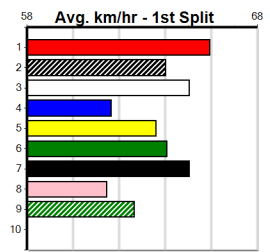

BALLARAT GREYHOUNDS BINGO EVERY

Distance: 450m, Race Type: Grade 7, Total Prizemoney: $2,925
1st: $1,950, 2nd: $600, 3rd: $300, 4th: $75

Watchdog Tips: ☐ ☐ ☐ ☐ ☐ Bet:

Form	Box	Wgt	Dist	Track	Date	Time	BON	Margin	1st/2nd (Time)	PIR	Checked	Comment	WR	Split 1	S/P	Grade

1

COPPER RUSH [7]
BK Dog Mar-23 Sire: FERNANDO BALE Dam: FLAMING RUSH Trainer: Shane Drummond (Heathcote)
Owner(s): S Drummond
Winning Distances: < 300m (0) 300 - 399m (0) 400 - 499m (1) 500 - 599m (0) 600 - 699m (0) > 700m (0)
Winning Weights: 30.5(1)
1st (5) 30.5 450 SHP R1 07-Oct-24 25.56 25.40 4.00L BOBBY BLUE (25.83) M/321 6.72 $6.10 M

Bx	1st	2nd	3rd	4th	5th	6th	7th	8th
1								
2								
3								
4								
5	1							
6								
7								
8								

Prize Best Starts Trk/Dts APM: $1680.00 FSH 1-1-0-0 0-0-0-0 1680

Last 3 wins NOT included above

2

KIWI HARRY [7]
BD Dog Jan-23 Sire: FERNANDO BALE Dam: LALA KIWI Trainer: Thomas Dailly (Anakie)
Owner(s): DAILLY GREYHOUND FARMS (SYN), G Dailly, T Dailly
Winning Distances: < 300m (0) 300 - 399m (0) 400 - 499m (1) 500 - 599m (0) 600 - 699m (0) > 700m (0)
Winning Weights: 32.1(1)
3rd (7) 31.9 450 BAL R3 02-Oct-24 25.76 25.12 6.00L CARUGGI (25.37) M/533 6.83 $9.80 M
1st (6) 32.1 450 BAL R1 09-Oct-24 25.37 25.19 7.50L KIWI KENJI (25.86) Q/111 SW 6.63 $4.70 M
2nd (1) 31.8 515 SAP R5 14-Oct-24 29.98 29.64 0.25L ALABAMA JAMMER (29.97) Q/2111 5.25 $3.20 X67H
2nd (1) 31.9 525 MEA R1 19-Oct-24 30.71 29.71 6.50L EXTINCT (30.28) Q/2222 5.18 $3.70 7
5th (5) 31.6 515 SAN R2 24-Oct-24 29.98 29.13 7.50L ALABAMA JAMMER (29.47) S/8655 5.30 $11.70 X67F

Bx	1st	2nd	3rd	4th	5th	6th	7th	8th
1		2						
2								
3								
4								
5					1			
6	1							
7			1					
8								

Prize Best Starts Trk/Dts APM: $4450.00 25.37(6)-9/10/24 5-1-2-1 2-1-0-1 4450

Last 3 wins NOT included above

3

TINKER LEE [7]
BD Dog Jan-22 Sire: FERNANDO BALE Dam: TINKER MARY Trainer: Craig Burns (Balliang)
Owner(s): Burns Racing (SYN), C Burns, J Burns
Winning Distances: < 300m (0) 300 - 399m (1) 400 - 499m (0) 500 - 599m (0) 600 - 699m (0) > 700m (0)
Winning Weights: 32.0(1)
2nd (3) 32.1 390 WBL R10 12-Sep-24 22.36 21.89 3.25L MAKE THE CUT (22.15) M/22 8.70 $14.10 X67
F (6) 31.8 390 WBL R9 19-Sep-24 0.00 22.11 MISCHIEF MATE (22.70) S/77 VO 10.71 $2.40 7
2nd (7) 31.9 390 WBL R10 26-Sep-24 22.50 22.14 4.50L PAW QUARK (22.19) M/33 8.67 $10.50 7
2nd (4) 32.0 390 BAL R10 07-Oct-24 22.74 22.52 3.25L MINI MILKY (22.52) M/22 8.51 $3.70 T3-RW
2nd (8) 32.0 390 WBL R11 10-Oct-24 22.31 21.87 0.75L CRUISING JAMIE (22.27) Q/12 8.68 $5.40 X67
2nd (1) 32.0 390 BAL R11 14-Oct-24 22.36 22.18 0.75L BURN AROUND (22.32) Q/22 8.49 $2.90 T3-7
2nd (7) 31.8 390 WBL R9 17-Oct-24 22.66 21.72 2.25L LENA RHODE (22.51) S/33 8.80 $3.50 7
3rd (5) 32.2 390 BAL R12 24-Oct-24 22.55 22.08 4.25L LITTLE DARL (22.26) M/64 8.63 $5.00 7

Bx	1st	2nd	3rd	4th	5th	6th	7th	8th
1		1						
2		2			1			
3		2						
4		1	1					
5			1					
6	1					1		
7		2			1			
8		1	1					

Prize Best Starts Trk/Dts APM: $6355.00 FSTD 17-1-9-2 0-0-0-0 4909

Last 3 wins NOT included above

1st (6) 32.0 390 BAL R2 28-Jul-24 23.14 22.75 0.75L GO NOW (23.19) Q/11 8.44 $2.30 T3-M