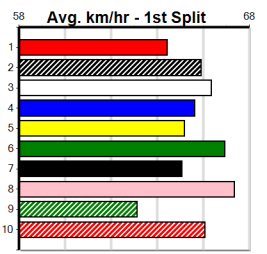

TWO MORE RACES TO GO

Distance: 390m, Race Type: Grade 5, Total Prizemoney: $2,925
1st: $1,950, 2nd: $600, 3rd: $300, 4th: $75

Watchdog Tips:

Bet:

Form Box	Wgt	Dist	Track	Date	Time	BON	Margin	1st/2nd (Time)	PIR	Checked	Comment	WR	Split 1	S/P	Grade

KIRWAN [5]
BE Bitch Apr-22 Sire: FERAL FRANKY Dam: ALL INN AVA Trainer: Aimee Drew (Dennington)
Owner(s): M Carruthers
Winning Distances: < 300m (0) 300 - 399m (4) 400 - 499m (3) 500 - 599m (0) 600 - 699m (0) > 700m (0)
Winning Weights: 27.6(1) 27.8(1) 28.2(1) 28.3(1) 28.4(1) 28.7(1) 28.9(1)
5th (7) 28.3 410 HOR R11 19-Aug-24 23.73 22.84 4.50L POSIE YOU PEST (23.43) S/55 10.73 $7.60 5
1st (8) 28.4 390 SHP R4 02-Sep-24 22.42 21.92 0.50L PRETTY PANAMA (22.45) S/44 8.56 $2.60 5
1st (8) 28.7 350 HVL R10 15-Sep-24 19.44 19.34 1.25L ZIPPING OLAF (19.52) M/2 6.49 $10.70 5
4th (8) 28.6 300 HVL R5 22-Sep-24 16.86 16.59 3.75L STORM SENSATION (16.60) M/6 4.04 $2.50 5
3rd (7) 28.8 300 HVL R4 29-Sep-24 16.84 16.60 2.00L LET THEM TALK (16.71) M/4 4.02 $3.30 5
2nd (8) 28.8 410 HOR R6 05-Oct-24 23.75 23.32 6.50L IMANI (23.32) S/33 10.71 $4.80 X45
5th (6) 28.9 300 HVL R9 13-Oct-24 16.93 16.51 2.75L ASTON JALAPENO (16.76) M/8 4.20 $7.40 X45
1st (2) 28.9 300 HVL R3 20-Oct-24 16.89 16.76 1.25L MALO MAGIC (16.97) M/5 3.98 $6.00 X45
Last 3 wins NOT included above
1st (2) 27.6 461 DHO R2 16-Apr-24 26.30 25.65 1.00L KELLATIER KING (26.37) 0 B C SWAB 5.17 $2.50 JM
1st (3) 28.2 410 HOR R3 21-May-24 23.24 23.21 4.25L MISS ETIQUETTE (23.53) Q/11 10.25 $6.10 6G
1st (8) 28.3 425 BEN R4 28-Jun-24 24.23 23.73 0.25L IF HE COULD (24.23) S/421 6.67 $7.80 RW

Box History

Bx	1st	2nd	3rd	4th	5th	6th	7th	8th
1	1	1	1					
2	2	1	1	1				
3	1							
4	1			2				
5								
6					1			1
7		1	1	1	1	1	1	1
8	3	1		2	2			1

Prize Best Starts Trk/Dts APM: $19290.00 FSTD 26-7-4-3 0-0-0-0 10095

MY NAME'S EDEN [5]
RF Dog Dec-22 Sire: HARD STYLE RICO Dam: STRADA Trainer: Steve Kaltsis (Shady Creek)
Owner(s): X Cheng
Winning Distances: < 300m (0) 300 - 399m (3) 400 - 499m (2) 500 - 599m (0) 600 - 699m (0) > 700m (0)
Winning Weights: 31.6(1) 31.7(2) 32.1(1) 32.4(1)
1st (8) 31.7 300 HVL R11 08-Sep-24 16.57 16.31 3.75L SAXON KELTON (16.83) M/2 4.01 $2.40 X67
3rd (3) 31.8 400 WGL R11 13-Sep-24 22.90 22.67 3.25L SHARNI'S SECRET (22.67) M/43 8.49 $5.50 RW
1st (2) 31.7 400 WGL R10 17-Sep-24 22.76 22.38 1.75L FOLLOW THE SUN (22.87) M/11 8.41 $1.80 X67
1st (3) 32.1 300 HVL R12 29-Sep-24 16.64 16.60 2.00L POSH PAWS (16.77) M/2 3.94 $2.80 5
5th (3) 32.8 350 HVL R8 06-Oct-24 19.57 19.34 2.50L BURN ALONG (19.42) M/7 6.81 $4.20 X45
7th (1) 32.5 400 GEL R5 18-Oct-24 23.52 22.40 15.00 SHEEZEEL (22.53) M/47 8.61 $17.30 SH
5th (2) 32.5 390 BAL R9 23-Oct-24 22.22 21.71 7.50L SERIAL STICKER (21.71) M/44 8.48 $7.20 5H
1st (6) 32.4 350 HVL R5 27-Oct-24 19.12 19.12 3.00L BRING YOUR BEST (19.31) Q/1 6.42 $5.80 5
Last 3 wins NOT included above
1st (4) 31.6 400 WGL R1 20-Aug-24 22.78 22.29 2.75L MY NAME'S EVELYN (22.96) M/11 8.36 $15.80 M

Box History

Bx	1st	2nd	3rd	4th	5th	6th	7th	8th
1	1	1						1
2	1			1				
3	1		1		1			
4	1							
5								
6	1		1					
7	1							
8	1							

Prize Best Starts Trk/Dts APM: $10080.00 22.22(2)-23/10/24 10-5-0-2 1-0-0-0 8448