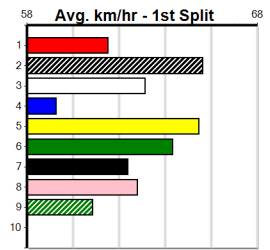

Box History

SPORTSBET SAME RACE MULTI

4

7:18PM

(VIC time)

Distance: 450m, Race Type: Grade 6, Total Prizemoney: \$2,925
1st: \$1,950, 2nd: \$600, 3rd: \$300, 4th: \$75

Watchdog Tips: [ ] [ ] [ ] [ ] [ ] [ ] [ ] Bet: [ ] [ ] [ ] [ ] [ ] [ ]