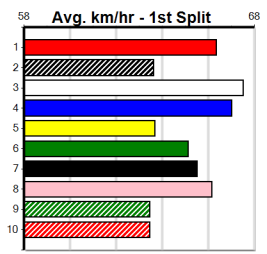

SPORTSBET FINAL

Distance: 390m, Race Type: Grade 5 Final, Total Prizemoney: $3,360
1st: $2,250, 2nd: $690, 3rd: $345, 4th: $75

Watchdog Tips: ☐ ☐ ☐ ☐ ☐ Bet:

1

NATALIE BALE (NSW)[5]
BK Bitch May-22 Sire: CHRISTO BALE Dam: HAE ALLEN Trainer: Rebecca Gibbons (Avalon)
Owner(s): B Wheeler
Winning Distances: < 300m (0) 300 - 399m (1) 400 - 499m (4) 500 - 599m (0) 600 - 699m (0) > 700m (0)
Winning Weights: 28.3(1) 28.6(1) 28.8(2) 29.1(1)

Box	1st	2nd	3rd	4th	5th	6th	7th	8th
1	2	1						
2			1					
3	1	2		3				
4	1	1						
5					1			
6	1	2		1				
7		2				1		
8			1	1	1			

Prize Best Starts Trk/Dts APM: $14955.00, 22.02(3)-23/10/24, 23-5-7-2, 2-0-1-0, 9684

2

DOT'S REDEEMER [5]
BK Bitch Feb-21 Sire: MY REDEEMER Dam: MADAM BUTTERFLY Trainer: Marcus Lloyd (Anakie)
Owner(s): MILLIONAIRES (SYN), J Farrugia, A Farrugia
Winning Distances: < 300m (0) 300 - 399m (6) 400 - 499m (7) 500 - 599m (0) 600 - 699m (0) > 700m (0)
Winning Weights: 27.4(1) 27.7(3) 27.8(1) 28.3(1) 28.5(1) 28.6(2) 28.7(1) 29.1(2) 29.6(1)

Box	1st	2nd	3rd	4th	5th	6th	7th	8th
1	1	3	2	3	2			1
2	4	1	1	1	2	2	1	
3	1		2			3	2	
4	1	1	1		3	3	3	1
5		1	4	2	1	1		1
6	1	1	2	1		2		
7	2		1	1	1			
8	3	1	4	2	2	1		

Prize Best Starts Trk/Dts APM: $34580.00, 22.14(2)-11/1/23, 78-13-7-16, 17-3-2-3, 6276

3

SERIAL STICKER (NSW)[4]
BK Dog Mar-22 Sire: MEPUNGA CRUZER Dam: KISSING CARTER Trainer: Brendan Pursell (Lara)
Owner(s): A Mcvicker
Winning Distances: < 300m (0) 300 - 399m (4) 400 - 499m (6) 500 - 599m (0) 600 - 699m (0) > 700m (0)
Winning Weights: 32.5(1) 33.0(2) 33.3(1) 33.4(4) 33.5(2)

Box	1st	2nd	3rd	4th	5th	6th	7th	8th
1								
2	1							
3	1							
4	2							1
5								
6	2							
7	3							1
8	1							

Prize Best Starts Trk/Dts APM: $23180.00, 21.71(4)-15/3/24, 13-10-0-0, 1-1-0-0, 16252

4

FRONT COVER [5]
BK Bitch Dec-21 Sire: TOMMY SHELBY Dam: CHLOE LOUISE Trainer: Margery Quick (Haddon)
Owner(s): Wat Gor Pow (SYN), S Watson, B Power, I Arshad
Winning Distances: < 300m (0) 300 - 399m (7) 400 - 499m (1) 500 - 599m (0) 600 - 699m (0) > 700m (0)
Winning Weights: 24.0(1) 24.3(1) 24.4(1) 24.7(1) 25.0(1) 25.5(1) 25.6(1) 26.3(1)

Box	1st	2nd	3rd	4th	5th	6th	7th	8th
1	1							1
2				2				
3	1	1	1		1	1	1	
4	2	1	1	1				
5		1	1	1				
6	2			2	1	1	1	
7	1	1	1		2	1		
8	1	1		2				2

Prize Best Starts Trk/Dts APM: $17605.00, 22.14(4)-15/3/24, 36-8-5-3, 11-3-2-2, 8576

5

SHE'S RELOADED [5]
BK Bitch Apr-22 Sire: FERAL FRANKY Dam: MILITANT SPIRIT Trainer: Billy Mcrae (Smythes Creek)
Owner(s): SQUAD DOG (SYN), B Moss, L Roberts, H Mountjoy
Winning Distances: < 300m (0) 300 - 399m (3) 400 - 499m (2) 500 - 599m (0) 600 - 699m (0) > 700m (0)
Winning Weights: 26.3(1) 26.5(2) 26.9(1) 27.4(1)

Box	1st	2nd	3rd	4th	5th	6th	7th	8th
1	1	1						
2							2	1
3	1	2	1					1
4	1	2	1					1
5	1	1	1					1
6		4				1		
7			1					
8	1			1				

Prize Best Starts Trk/Dts APM: $13215.00, 22.11(5)-4/3/24, 27-5-10-4, 14-3-6-3, 6525