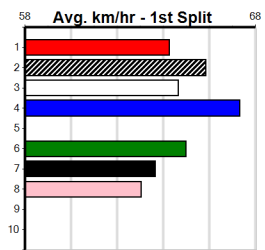

Ballarart

11

9:44PM

(VIC time)

BALLARAT GREYHOUNDS BINGO EVERY

Distance: 390m, Race Type: Free For All, Total Prizemoney: $3,360
1st: $2,250, 2nd: $690, 3rd: $345, 4th: $75

Watchdog Tips:

Watchdog tips input field containing empty boxes and a 'Bet:' label with a corresponding input field.

Form Box Wgt Dist Track Date Time BON Margin 1st/2nd (Time) PIR Checked Comment W/R Split 1 S/P Grade

WHERE'S WALTER [2]

BK Dog Sep-20 Sire: HOSTILE Dam: QUICK SUCCESSION
Owner(s): A Mooney
Winning Distances: < 300m (0) 300 - 399m (7) 400 - 499m (10) 500 - 599m (0) 600 - 699m (0) > 700m (0)

Trainer: Andrew Mooney (Amherst)

Winning Weights: 33.3(1) 34.2(1) 34.6(2) 34.7(2) 34.8(2) 34.9(3) 35.0(1) 35.1(1) 35.2(1) 35.3(1) 35.4(1) 35.6(1)

Table listing race results for 'WHERE'S WALTER', including dog names, weights, times, and prize money.

Box History

Box History table showing performance statistics across various positions and distances.

1

TINKER MAV [4]

RBD Dog Jan-21 Sire: ORSON ALLEN Dam: GAWKER BALE
Owner(s): Burns Racing (SYN), C Burns, J Burns
Winning Distances: < 300m (0) 300 - 399m (2) 400 - 499m (7) 500 - 599m (0) 600 - 699m (0) > 700m (0)

Trainer: Craig Burns (Balliang)

Winning Weights: 31.4(1) 31.7(2) 31.8(2) 31.9(1) 32.1(1) 32.2(1) 32.7(1)

Table listing race results for 'TINKER MAV', including dog names, weights, times, and prize money.

Box History

Box History table showing performance statistics across various positions and distances.

2

IMANI [4]

BK Bitch Dec-21 Sire: WHISKEY RIOT Dam: ALCYONE
Owner(s): L Moore
Winning Distances: < 300m (0) 300 - 399m (11) 400 - 499m (4) 500 - 599m (0) 600 - 699m (0) > 700m (0)

Trainer: Dustin Drew (Dennington)

Winning Weights: 27.5(1) 27.7(2) 27.8(1) 27.9(2) 28.0(1) 28.1(2) 28.3(3) 28.5(2) 28.7(1)

Table listing race results for 'IMANI', including dog names, weights, times, and prize money.

Box History

Box History table showing performance statistics across various positions and distances.

3

LET'S WIN OLLIE (NSW)[4]

BK Dog May-22 Sire: WOW Dam: LET'S WIN MEISHA
Owner(s): E Burrett
Winning Distances: < 300m (0) 300 - 399m (4) 400 - 499m (7) 500 - 599m (0) 600 - 699m (0) > 700m (0)

Trainer: Jason Sharp (Lara)

Winning Weights: 31.0(3) 31.1(3) 31.2(1) 31.3(1) 31.5(1) 31.8(1) 32.2(1)

Table listing race results for 'LET'S WIN OLLIE', including dog names, weights, times, and prize money.

Box History

Box History table showing performance statistics across various positions and distances.

4

*** VACANT BOX ***

Owner(s):
Winning Distances: < 300m (0) 300 - 399m (0) 400 - 499m (0) 500 - 599m (0) 600 - 699m (0) > 700m (0)
Winning Weights:

Trainer:

Box History

5