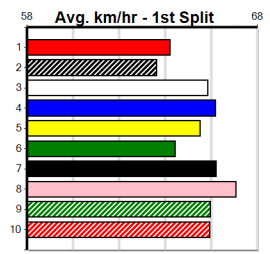

TUDOR ELECTRICAL DAMSELS DASH

Distance: 450m, Race Type: Grade 5, Total Prizemoney: $2,925
1st: $1,950, 2nd: $600, 3rd: $300, 4th: $75

Watchdog Tips:

Bet:

Table with columns: Form Box, Wgt, Dist, Track, Date, Time, BON, Margin, 1st/2nd (Time), PIR, Checked, Comment, WR, Split 1, S/P, Grade

REV ROSE [5]
BK Bitch Mar-22 Sire: SHIMA SHINE Dam: JD REVELATION
Owner(s): D Pell
Trainer: Daniel Pell (Toolleen)
Winning Distances: < 300m (0) 300 - 399m (0) 400 - 499m (2) 500 - 599m (3) 600 - 699m (0) > 700m (0)
Winning Weights: 28.9(2) 29.2(1) 29.5(1) 29.6(1)
5th (7) 29.2 600 MEA R5 22-Jun-24 34.94 34.06 4.75L FLED THE SCENE (34.61) M/6544 . . . . . 9.17 $6.30 5H
4th (8) 29.8 525 MEA R7 06-Jul-24 30.57 30.06 6.50L SIT AND STEER (30.14) S/6764 . . . . . 5.23 $5.90 5
4th (1) 29.5 525 MEA R8 13-Jul-24 31.13 29.89 12.00 ZIPPING GRYLIS (30.34) M/7765 . . . . . 5.35 $8.30 SH
3rd (5) 29.7 525 MEA R10 20-Jul-24 30.33 29.73 1.75L MACKINAW PEACH/ROYAL M/4443 . . . . . 5.24 $9.40 5
4th (3) 29.7 500 BEN R7 26-Jul-24 28.30 27.89 6.00L BUN STORM (27.89) M/445 . . . . . 6.71 $8.20 5
4th (8) 30.4 525 MEA R10 03-Aug-24 30.39 29.82 4.00L MASTER PABLO (30.12) M/8744 . . . . . 5.25 $18.70 5
3rd (4) 30.4 425 BEN R11 16-Aug-24 24.26 23.83 0.75L BLUE BLOOD (24.22) M/885 . . . . . 6.83 $4.00 5
8th (7) 29.2 425 BEN R8 25-Oct-24 24.56 23.88 8.00L GAS LANTERN (24.01) S/888 . . . . . 6.79 $8.90 X45
Last 3 wins NOT included above
1st (3) 28.9 525 MEA R1 06-Jan-24 30.13 29.84 2.00L BUN RIDGE (30.26) S/5532 . . SW . 5.25 $3.70 7
1st (4) 29.5 525 MEP R6 10-Apr-24 30.00 29.82 4.25L SWIFT VODKA (30.29) M/8631 . . . . . 5.28 $4.30 5
1st (5) 29.6 515 SAN R11 25-Apr-24 29.44 29.24 0.25L SHIMA STEEL (29.45) M/4222 . . . . . 5.13 $3.40 X45

Box History
Bx 1st 2nd 3rd 4th 5th 6th 7th 8th
1 2 1 2 1 1 1
2 1 2 1 1 1
3 1 1 1 1 1
4 2 1 4 1 1 1
5 1 2 1 1 1 2
6 1 1 2
7 1 1 2 1
8 1 1 1 3 1 1 2
Prize Best $42792.50
Starts 25.21(4)-3/1/24
Trk/Dts 47-5-10-10
APM 7-2-4-0 10549