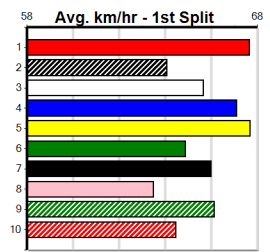

Ballarat
8
8:40PM
(VIC time)

FAMILY HALLOWEEN NIGHT 31ST OCTOBER

Distance: 450m, Race Type: Mixed 4/5, Total Prizemoney: $3,360
1st: $2,250, 2nd: $690, 3rd: $345, 4th: $75

Watchdog Tips: ☐ ☐ ☐ ☐ ☐ Bet: ☐

1

Form Box	Wgt	Dist	Track	Date	Time	BON	Margin	1st/2nd (Time)	PIR	Checked	Comment	WR	Split 1	S/P	Grade
FIFTY SHORT [4]															
RBD Dog		Nov-21		Sire: ORSON ALLEN				Dam: SUMMER SKYE				Trainer: Kevin Turner (Lara)			
Owner(s): K Turner		Winning Distances: < 300m (0) 300 - 399m (6) 400 - 499m (5) 500 - 599m (0) 600 - 699m (0) > 700m (0)													
Winning Weights: 31.1(2) 31.2(4) 31.3(3) 31.4(1) 31.6(1)															
2nd (2)	31.1	350	HVL	R8	25-Aug-24	18.81	18.71	1.5L ASTON FANTASTIC (18.71)	M/2	.	V14	.	6.40	$5.50	X34
3rd (2)	31.5	450	BAL	R8	11-Sep-24	25.77	25.18	1.5L ASTON ZOOM (25.66)	M/222	.	.	.	6.73	$2.00	X45
1st (1)	31.3	450	BAL	R8	18-Sep-24	25.18	25.18	1.00L PAW KRAMER (25.25)	Q/111	.	.	.	6.44	$2.00	X45
4th (1)	31.6	450	BAL	R8	25-Sep-24	25.74	25.40	5.00L DESCRIPTION (25.40)	M/222	.	.	.	6.60	$1.80	X45
2nd (7)	31.2	425	BEN	R4	05-Oct-24	23.91	23.52	5.50L HOTEL WHISKY ONE (23.54)	M/433	.	.	.	6.56	$13.30	SH
5th (3)	31.7	350	HVL	R8	13-Oct-24	19.46	19.03	5.50L BALLAN BRUMBY (19.11)	M/7	.	.	.	6.66	$1.30	X45
1st (2)	31.6	400	GEL	R11	18-Oct-24	22.54	22.40	4.75L SHA TIN KING (22.86)	Q/21	.	.	.	8.47	$1.50	X45
3rd (3)	31.4	450	BAL	R6	23-Oct-24	25.34	24.99	5.00L ON HIGH ALERT (24.99)	M/132	.	.	.	6.54	$4.10	X45
Last 3 wins NOT included above															
1st (4)	31.1	350	HVL	R6	05-May-24	19.14	19.09	1.25L ACID TEST (19.23)	Q/2	.	.	.	6.42	$1.40	5
1st (4)	31.3	350	GRA	R11	04-Jun-24	19.96	19.95	5.50L ISURAVA (20.33)	211	.	211	.	4.04	$2.80	X45
1st (8)	31.2	350	HVL	R10	04-Aug-24	19.11	18.94	0.75L DESCRIPTION (19.15)	Q/2	.	SW	.	6.46	$2.60	SH

2

Form Box	Wgt	Dist	Track	Date	Time	BON	Margin	1st/2nd (Time)	PIR	Checked	Comment	WR	Split 1	S/P	Grade
BOURKE [4]															
BD Dog		Apr-22		Sire: FERAL FRANKY				Dam: ALL INN AVA				Trainer: Dustin Drew (Dennington)			
Owner(s): L Moore		Winning Distances: < 300m (0) 300 - 399m (2) 400 - 499m (4) 500 - 599m (1) 600 - 699m (0) > 700m (0)													
Winning Weights: 33.2(1) 33.5(1) 33.8(1) 33.9(1) 34.0(1) 34.1(2)															
T (4)	33.8	390	SHP	R9	05-Aug-24	0.00	22.08	UNCLE ROSCO (22.15)	M/48	.	SW	.	8.61	$3.50	X45
7th (2)	34.3	425	BEN	R7	13-Sep-24	24.54	23.70	12.00 SEAGULL ROCK (23.70)	M/567	.	.	.	6.74	$19.60	X34
4th (6)	33.7	350	HVL	R8	22-Sep-24	19.33	18.92	6.00L SHEEZEL (18.92)	M/5	.	.	.	6.64	$21.10	X45
6th (4)	33.9	350	HVL	R8	29-Sep-24	19.61	19.20	5.50L SONIC DIESEL (19.26)	S/8	.	.	.	6.84	$6.40	5
2nd (5)	33.7	410	HOR	R11	05-Oct-24	23.72	23.32	3.25L PAW PAVLOV (23.49)	M/33	.	.	.	10.73	$2.10	5
2nd (8)	33.5	390	BAL	R5	09-Oct-24	22.26	22.06	2.75L GAYLE BALE (22.09)	M/43	.	.	.	8.58	$3.10	5
3rd (4)	33.8	485	HOR	R8	15-Oct-24	27.33	26.97	1.00L PAW ZELINI (27.26)	M/333	.	SW	.	6.65	$5.30	5
2nd (6)	34.0	525	MEA	R12	19-Oct-24	30.41	29.71	0.50L MARAIS BALE (30.38)	M/4443	.	.	.	5.22	$8.60	5
Last 3 wins NOT included above															
1st (5)	34.1	450	SHP	R8	08-Apr-24	25.12	25.12	4.50L AEROPLANE MODE (25.41)	Q/111	.	.	.	6.54	$11.50	X45
1st (5)	33.9	450	BAL	R6	17-Apr-24	25.58	25.13	1.00L ZIPPING ARLO (25.63)	M/112	.	.	.	6.56	$3.80	5H
1st (1)	34.0	500	BEN	R7	03-May-24	28.12	28.12	3.00L OX THE MAN (28.33)	M/211	.	.	.	6.55	$1.80	5H