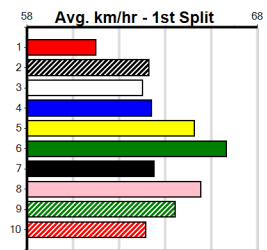

RSN GREY AREAS - WEDNESDAY & FRIDAY

Distance: 390m, Race Type: Mixed 6/7, Total Prizemoney: $2,925
1st: $1,950, 2nd: $600, 3rd: $300, 4th: $75

Watchdog Tips:

Bet:

Form Box	Wgt	Dist	Track	Date	Time	BON	Margin	1st/2nd (Time)	PIR	Checked	Comment	WR	Split 1	S/P	Grade

1

NO BAD DEED [7]

F Dog Nov-22 Sire: FERAL FRANKY Dam: NO GOOD DEED
Owner(s): PAYDHOFF (SYN), W Saathoff, S Payne **Trainer:** Wendy Saathoff (Toolern Vale)

Winning Distances: < 300m (0) 300 - 399m (1) 400 - 499m (0) 500 - 599m (0) 600 - 699m (0) > 700m (0)

Winning Weights: 31.5(1)

2nd (8)	31.2	390	BAL	R1	25-Sep-24	22.64	22.31	3.25L NEW LINE (22.41)	M/53				8.75	$5.50	M
1st (8)	31.5	390	BAL	R9	02-Oct-24	22.58	21.95	4.00L BONA VISTA (22.86)	M/22				8.64	$2.60	M
6th (6)	31.4	450	BAL	R10	09-Oct-24	26.19	25.19	11.00 PAW QUARK (25.46)	M/466		SW		6.76	$36.30	X67

Last 3 wins NOT included above

Bx	1st	2nd	3rd	4th	5th	6th	7th	8th
1								
2								
3								
4								
5								
6						1		
7								
8	1	1						

Prize Best	$2200.00
Starts	22.58(8)-2/10/24
Trk/Dts	3-1-1-0
APM	2-1-1-0
	2096

2

BERT DEEDS [6]

BK Dog Feb-22 Sire: SENNACHIE Dam: BEAUT DEEDS
Owner(s): G Anders **Trainer:** Garry Anders (Koroit)

Winning Distances: < 300m (0) 300 - 399m (2) 400 - 499m (0) 500 - 599m (0) 600 - 699m (0) > 700m (0)

Winning Weights: 29.9(1) 30.0(1)

2nd (2)	30.8	400	MTG	R10	08-Sep-24	23.55	23.02	6.50L STEVIE'S GIRL (23.09)					11.00	$5.00	6
6th (6)	30.5	410	HOR	R11	15-Sep-24	24.24	23.03	10.00 SUNTORY LISA (23.55)	M/56				10.86	$27.40	X67
7th (1)	30.3	390	WBL	R10	19-Sep-24	22.87	22.11	8.50L PANAMA RHODE (22.30)	M/88				9.28	$32.10	X67
8th (1)	30.7	390	WBL	R11	26-Sep-24	23.10	22.14	14.00 ASTON KING (22.14)	M/88				9.47	$32.80	6G
5th (1)	30.2	400	MTG	R5	29-Sep-24	23.62	22.85	4.50L KNIGHT VADER (23.30)					11.22	$7.00	6
6th (7)	30.6	410	HOR	R9	08-Oct-24	23.97	23.26	7.00L SCOوبا STEVE (23.50)	S/66				10.72	$96.10	X67
2nd (1)	30.3	400	MTG	R5	20-Oct-24	23.33	22.77	2.25L ASTON MAI TAI (23.17)					10.90	$8.00	6
5th (8)	30.6	400	MTG	R3	27-Oct-24	23.60	22.81	7.00L FREDDY DEEDS (23.10)					11.08	$13.00	6

Last 3 wins NOT included above

1st (8)	30.0	305	MTG	R2	30-Nov-23	18.13	18.05	0.75L BOUNCE TO BURN (18.18)	0		SAMP		5.93	$2.70	M
1st (6)	29.9	390	WBL	R4	11-Mar-24	22.22	22.17	4.25L MATETSI (22.50)	M/11				8.73	$14.80	X67

Bx	1st	2nd	3rd	4th	5th	6th	7th	8th
1								
2		3	1	2	1	1	1	1
3					1	3	1	
4								
5				4	2			1
6		2	1					3
7	1					2		
8	1		1		1	1		

Prize Best	$6035.00
Starts	F5H
Trk/Dts	45-2-8-7
APM	0-0-0-0
	2258

3

MAJOR ALLEN [7]

WRF Dog Dec-22 Sire: ORSON ALLEN Dam: MAJOR SPOILS
Owner(s): B Dowler **Trainer:** Brian Hodgson (Smythesdale)

Winning Distances: < 300m (0) 300 - 399m (1) 400 - 499m (0) 500 - 599m (0) 600 - 699m (0) > 700m (0)

Winning Weights: 30.8(1)

2nd (7)	30.9	300	HVL	R9	22-Sep-24	17.02	16.59	3.5L BABY GIRL PEARL (16.78)	M/7				4.04	$23.30	MH
7th (7)	31.1	300	HVL	R1	29-Sep-24	17.15	16.60	8.00L HIJACK (16.60)	M/4		V7		4.02	$18.40	MF
ST (-)	30.7	300	HVL		20-Oct-24	17.24		1.00L Trial Cleared	M/32		2of4				ST
1st (7)	30.8	390	BAL	R1	24-Oct-24	22.39	22.08	3.25L MOTIVATE (22.62)	M/12				8.46	$3.10	M

Last 3 wins NOT included above

Bx	1st	2nd	3rd	4th	5th	6th	7th	8th
1								
2								
3								
4								
5								
6								
7	1	1						1
8								

Prize Best	$2200.00
Starts	22.39(7)-24/10/24
Trk/Dts	3-1-1-0
APM	1-1-0-0
	2096