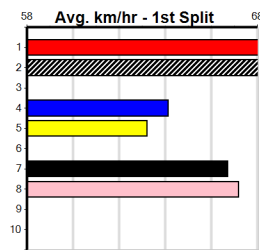

GRV DISTANCE RACING

9

9:04PM

(VIC time)

Distance: 660m, Race Type: Special Event, Total Prizemoney: $4,445
1st: $2,990, 2nd: $920, 3rd: $460, 4th: $75

Watchdog Tips: **Bet:**