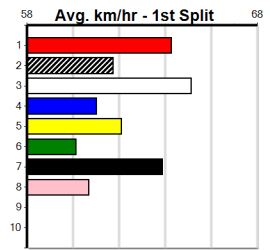

RSN GREY AREAS - WEDNESDAY & FRIDAY

Distance: 400m, Race Type: Tier 3 - Maiden, Total Prizemoney: $1,530
1st: $1,000, 2nd: $320, 3rd: $160, 4th: $50

TRICKLE (1) has been well supported in his two runs to date and he is drawn to atone for his luckless runs. CRYSTALIZE (7) has been placed in two of four to date and she can settle on the speed. MIA MASTER (3) is more than capable.

Watchdog Tips: 1 7 3 8 Bet: Win 1

TRICKLE [M] No luck to date, has had support, should fire $3.60
RF Dog Sep-22 Sire: COSMIC RUMBLE Dam: REAL REWARD
Owner(s): Three Little Pigs and The Big Bad Wolf (SYN), J Presutto, P Presutto, A Presutto, D Presutto
Trainer: Natalie Presutto (Devon Meadows)
Winning Distances: < 300m (0) 300 - 399m (0) 400 - 499m (0) 500 - 599m (0) 600 - 699m (0) > 700m (0)
Winning Weights: 2nd (7) 31.2 425 BEN R1 11-Oct-24 24.97 23.69 8.00L CANDLES (24.45) M/544 6.78 $3.00 M
4th (3) 31.6 450 SHP R1 28-Oct-24 26.16 25.13 7.50L TOO COLD (25.65) Q/234 6.66 $7.10 M
Box History: Bx 1st 2nd 3rd 4th 5th 6th 7th 8th
Prize Best $595.00 FSH
Starts 2-0-1-0
Trk/Dts 0-0-0-0
APM 595

HURRICANE POLLY [M] One paced to date, needs to find plenty $12.00
F Bitch Feb-22 Sire: CATCH THE THIEF Dam: SUPREME OUTLAW
Owner(s): J Sultana
Trainer: Joseph Sultana (Trafalgar East)
Winning Distances: < 300m (0) 300 - 399m (0) 400 - 499m (0) 500 - 599m (0) 600 - 699m (0) > 700m (0)
Winning Weights: 6th (2) 25.7 400 WGL R2 11-Oct-24 24.24 22.36 22.00 MIA NEO (22.71) M/64 8.75 $31.50 M
6th (7) 25.3 400 WGL R2 25-Oct-24 23.83 22.52 9.50L JACK'S ELATION (23.18) M/66 8.85 $47.00 M
Box History: Bx 1st 2nd 3rd 4th 5th 6th 7th 8th
Prize Best $0.00
Starts 23.83(7)-25/10/24
Trk/Dts 2-0-0-0
APM 0

MIA MASTER [M] Good early burn, getting stronger, can threaten $3.60
BK Bitch Sep-22 Sire: ZACK MONELLI Dam: CIMARRON STRIP
Owner(s): G Masterson
Trainer: Grant Masterson (Tyabb)
Winning Distances: < 300m (0) 300 - 399m (0) 400 - 499m (0) 500 - 599m (0) 600 - 699m (0) > 700m (0)
Winning Weights: 8th (2) 26.5 300 HVL R1 23-Jul-24 17.79 16.72 6.00L PROVOCATION (17.38) M/4 SW 4.12 $7.30 T3-M
6th (8) 26.7 300 HVL R1 30-Jul-24 17.82 16.89 4.50L LITTLE GLADYS (17.51) S/7 4.38 $11.00 T3-M
4th (1) 26.6 350 HVL R2 16-Aug-24 20.24 19.37 9.50L MAD APPLE (19.59) M/3 6.74 $18.50 T3-M
2nd (8) 27.0 390 BAL R1 09-Sep-24 22.90 22.01 1.00L ART CADEAUX (22.83) M/11 8.52 $11.10 T3-M
2nd (4) 27.2 350 HVL R1 19-Sep-24 19.95 19.49 3.5L AUDITION (19.72) M/5 6.72 $13.20 T3-M
2nd (2) 27.8 400 WGL R1 03-Oct-24 23.21 22.58 3.75L JUICY GOSSIP (22.95) Q/11 8.44 $4.00 T3-M
5th (4) 27.9 350 HVL R3 15-Oct-24 20.21 19.02 6.00L MATCHBOX FLAME (19.81) M/4 6.88 $14.30 M
4th (1) 27.8 435 SLE R2 23-Oct-24 25.80 24.65 3.25L DON'T BLAME ME (25.57) M/254 5.32 $5.70 M
Box History: Bx 1st 2nd 3rd 4th 5th 6th 7th 8th
Prize Best $1640.00
Starts 23.21(2)-3/10/24
Trk/Dts 13-0-4-1
APM 1144