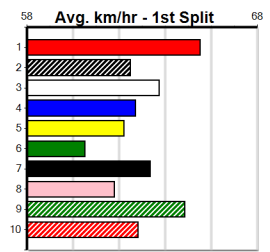

SHIMA SHINE AT STUD

Distance: 460m, Race Type: Grade 5 T3, Total Prizemoney: $1,530
1st: $1,000, 2nd: $320, 3rd: $160, 4th: $50

COLLINDA EXPRESS (8) is far better than his past two runs and he should get plenty of room early on. SUPERFLY GIRL (1) has a good record here and she can hold a forward position early on. OFFENSIVE LADY (6) just needs luck early on

Watchdog Tips: [8] [1] [6] [5] Bet: Win 8

Race card for SUPERFLY GIRL [5], Well drawn, good mid race pace, main danger. $4.60. Includes owner, sire, dam, winning distances, and a box history table.

Race card for REDSHIFT VICTORY (NSW)[5], Hit or miss early, can find bother, tough ask. $12.00. Includes owner, sire, dam, winning distances, and a box history table.

Race card for LITTLE VENICE [5], Better than her past two runs, put in exotics. $10.00. Includes owner, sire, dam, winning distances, and a box history table.

Race card for VELOX BALE (NSW)[5], Steady record here, may get crowded early, no. $8.00. Includes owner, sire, dam, winning distances, and a box history table.

Race card for JETSON EXPRESS [5], No luck of late, can show early pace, respect. $7.50. Includes owner, sire, dam, winning distances, and a box history table.