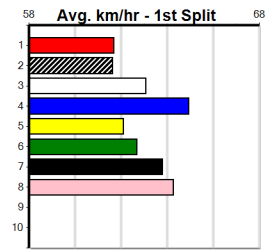

VIATEK (1-2 WINS)

Distance: 460m, Race Type: Tier 3 - Restricted Win, Total Prizemoney: $1,530
1st: $1,000, 2nd: $320, 3rd: $160, 4th: $50

BANCHERO (2) is still learning the caper, however he is a powerful type and he should prove too classy in the run home. RING A HOUDINI (4) has a nice turn of foot and he can lead them a merry dance. MORE WINE PLEASE (7) can run a cheeky race

Watchdog Tips: 2 4 7 1 Bet: Win 2

Form Box Wgt Dist Track Date Time BON Margin 1st/2nd (Time) PIR Checked Comment W/R Split 1 S/P Grade

ROMANTIC CITY [7] Better than his past two runs, must keep safe $4.80
Owner(s): Vi Alskar Hundar (SYN), A Lie, J Sharp
Sire: FERAL FRANKY Dam: KISS YOUR LIPS
Trainer: Jason Sharp (Lara)
Box History table and Prize Best Starts Trk/Dts APM

BANCHERO [7] Powerful type, well graded, hard to hold out $2.80
Owner(s): N Mcdonald
Sire: KINLOCH BRAE Dam: RED ROCKS
Trainer: Ned Mcdonald (Pearcedale)
Box History table and Prize Best Starts Trk/Dts APM

TILLY GIRL [6] Strong win last time, this is harder, place claims $7.00
Owner(s): R Douch
Sire: MY REDEEMER Dam: PLEACH
Trainer: Billy Stockdale (Fulham)
Box History table and Prize Best Starts Trk/Dts APM

RING A HOUDINI [7] Good muster, can cross and lead, main danger $6.00
Owner(s): A Frey
Sire: HOUDINI BOY Dam: RING A DRAGON
Trainer: Danny Cortese (Devon Meadows)
Box History table and Prize Best Starts Trk/Dts APM

JUMBUK DAMIEN [7] Tough draw, can be risky early, next time $10.00
Owner(s): C Fulford
Sire: HOOKED ON SCOTCH Dam: ZHENG
Trainer: Lindsay Fulford (Maffra)
Box History table and Prize Best Starts Trk/Dts APM

1

2

3

4

5