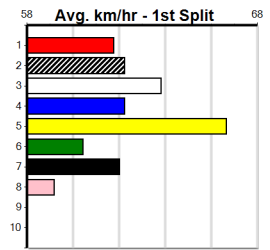

G'DAY CHEF CATERERS

Distance: 400m, Race Type: Tier 3 - Maiden, Total Prizemoney: $1,530
1st: $1,000, 2nd: $320, 3rd: $160, 4th: $50

BOIL THE BILLY (3) has been placed in four of nine here and he won't find an easier race to win.
JEANNIE ACT (7) showed improvement last time and she can settle near the speed.

Watchdog Tips: 3 7 2 1 Bet: Box Quinella 2,3,7 ($10 for 333.33%)

1 MARSHMALLOW [M] Regained some confidence last time, can run a drum $7.50
BD Bitch Nov-21 Sire: BAROOGA BRETT Dam: BALKAN DOTTI
Owner(s): B Garrick
Trainer: Christine Cortese (Devon Meado)
Winning Distances: < 300m (0) 300 - 399m (0) 400 - 499m (0) 500 - 599m (0) 600 - 699m (0) > 700m (0)
Winning Weights:
6th (7) 23.3 400 WGL R2 11-Apr-24 23.71 22.60 3.75L UNINHABITED MAN (23.45) M/68 . . . . 8.82 $28.10 T3-M
6th (4) 23.0 400 WGL R2 25-Apr-24 23.40 22.52 5.50L ARKA RIVER (23.03) M/44 . . . . 8.60 $46.20 M
8th (3) 23.5 400 WGL R2 16-May-24 24.33 22.71 16.00 MAD KEV (23.24) S/88 . . . . 9.10 $7.60 T3-M
7th (7) 23.5 400 WGL R1 23-May-24 24.05 22.75 11.00 SKY BLAZER (23.32) M/57 . . . . 8.82 $39.50 M
4th (4) 23.5 400 WGL R1 30-May-24 23.68 22.96 6.50L DANCING DARCI (23.23) S/43 . . . . 8.85 $36.80 T3-M
6th (1) 23.8 400 WGL R2 10-Oct-24 23.58 22.67 10.00 ARE YOU OKAY (22.89) S/6 . . . . 8.87 $40.20 T3-M
7th (4) 23.8 300 HVL R1 18-Oct-24 17.38 16.76 4.50L RAPHAEL ZEAL (17.08) S/7 . . . . 4.30 $44.10 T3-M
2nd (1) 23.8 300 HVL R1 25-Oct-24 17.46 16.95 2.75L ESPECIAL YOGI (17.28) M/3 . . . . 4.02 $27.10 T3-M
Last 3 wins NOT included above
Prize Best $840.00
Starts 23.28(6)-22/2/24
Trk/Dts 17-0-2-0
APM 11-0-1-0 434

2 CRYPTO TIGER [M] Better than his past few runs, must keep safe $9.00
BD Dog Sep-22 Sire: ASTON RUPEE Dam: PRINCESS LACE
Owner(s): Crypto Syndicate (SYN), B De rozario, M Brigham
Trainer: Brendan De rozario (Cranbourne)
Winning Distances: < 300m (0) 300 - 399m (0) 400 - 499m (0) 500 - 599m (0) 600 - 699m (0) > 700m (0)
Winning Weights:
6th (8) 33.3 400 GEL R1 27-Jul-24 24.13 22.66 15.00 JUST BELIEVE (23.13) M/77 . . . . 8.90 $19.50 M
8th (5) 34.2 400 WGL R1 16-Aug-24 23.84 22.44 17.00 DON'T THINK DO (22.72) S/78 . . . . 8.71 $33.00 M
6th (3) 34.0 400 WGL R1 22-Aug-24 23.55 22.55 8.50L CHLOE THE OUTLAW (22.97) S/67 . . . . 8.64 $73.70 M
3rd (2) 33.8 400 WGL R1 05-Sep-24 23.62 23.16 6.50L PARUMBA JAZZMAN (23.16) S/43 . . . . 8.65 $6.50 M
7th (7) 33.9 390 SHP R1 14-Sep-24 23.51 22.12 10.00 MORAIN GRACE (22.83) S/77 . . . . 8.79 $10.50 M
3rd (7) 33.8 300 HVL R1 06-Oct-24 17.71 16.60 0.10L REDGUM WARS (17.71) M/6 . . . . 4.12 $54.60 M
8th (7) 33.7 390 SHP R1 12-Oct-24 23.35 21.99 16.00 BROWSER (22.29) S/88 . . . . 9.03 $25.50 M
6th (7) 33.9 400 WGL R1 25-Oct-24 24.20 22.52 16.00 CAPED CRUSADER (23.12) S/66 . . . . 8.98 $15.10 M
Last 3 wins NOT included above
Prize Best $420.00
Starts 23.55(3)-22/8/24
Trk/Dts 8-0-0-2
APM 4-0-0-1 388