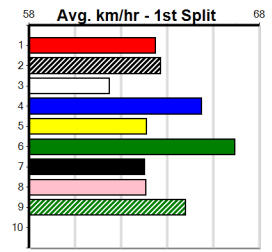

PAUA OF BUDDY AT STUD

Distance: 400m, Race Type: Tier 3 - Grade 6, Total Prizemoney: $1,530
1st: $1,000, 2nd: $320, 3rd: $160, 4th: $50

EPISODE FIVE (3) has won two of his past three impressively and he just needs a little room early on. OUR ELLIE (6) is better than her past few runs and she can work into the mix in the middle stages. BRAEMAR SHEILA (8) is more than capable.

Watchdog Tips: 3 6 8 2 Bet: Box Quinella 2,3,6,8 ($10 for 166.67%)

WOODSIDE CRUISER [6] Goes well here but down on best form, place $8.00
Owner(s): M Read
Winning Distances: < 300m (0) 300 - 399m (0) 400 - 499m (2) 500 - 599m (0) 600 - 699m (0) > 700m (0)
Box History table and Prize Best Starts Trk/Dts APM

HURRICANE TAHLIA [6] Rarely wins but never far away, place value $10.00
Owner(s): V Sultana
Winning Distances: < 300m (0) 300 - 399m (1) 400 - 499m (1) 500 - 599m (0) 600 - 699m (0) > 700m (0)
Box History table and Prize Best Starts Trk/Dts APM

EPISODE FIVE [6] Impressive type, good muster, go close $2.80
Owner(s): S Van oirschot
Winning Distances: < 300m (0) 300 - 399m (1) 400 - 499m (1) 500 - 599m (0) 600 - 699m (0) > 700m (0)
Box History table and Prize Best Starts Trk/Dts APM

ATHENIAN GODDESS [6] Solid record here but the draw is a worry, place $4.60
Owner(s): V Gay
Winning Distances: < 300m (0) 300 - 399m (1) 400 - 499m (1) 500 - 599m (0) 600 - 699m (0) > 700m (0)
Box History table and Prize Best Starts Trk/Dts APM

RHINE STAR [6] Steady record here, may get crowded, tested $16.00
Owner(s): SCOTLAND (SYN), D Ireland, C Scott, A Scott, D Scott
Winning Distances: < 300m (0) 300 - 399m (2) 400 - 499m (0) 500 - 599m (0) 600 - 699m (0) > 700m (0)
Box History table and Prize Best Starts Trk/Dts APM