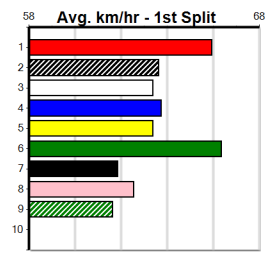

MC GRAFIX & SIGNS

Distance: 400m, Race Type: Grade 5 T3, Total Prizemoney: $1,530
1st: $1,000, 2nd: $320, 3rd: $160, 4th: $50

MISS DAICOS (1) is drawn to hold the early lead and she is a different chaser when on the arm.
JASON ROSE (7) was smartly placed at Healesville four runs back and he just needs a clear crack mid race. SHANKS PONY (3) has solid claims

Watchdog Tips: 1 7 3 4 Bet: Win 1

Race 1: MISS DAICOS [5] Drawn to lead, bold front runner, take catching $3.00. Details include owner SAUNDERS CLAN (SYN), sire FERNANDO BALE, dam IT'S A DREAM, and a list of recent race results.

Race 2: TRIPLE CROSS [5] Steady since resuming, can push wide, tested $12.00. Details include owner R Ferris, sire AUSSIE INFRARED, dam MISS ELOISE, and a list of recent race results.

Race 3: SHANK'S PONY [5] Far from disgraced last time, threat with luck $7.50. Details include owner DAD AND I (SYN), sire AUSSIE INFRARED, dam MISS ELOISE, and a list of recent race results.

Race 4: LILLY RUSH [5] Tough draw but can show early pace, respect $6.00. Details include owner P Larkin, sire DJAYS OCTANE, dam LEKTRA MISS, and a list of recent race results.

Race 5: OLYMPIC HISTORY [5] Hit or miss early, may get crowded, next time $12.00. Details include owner S Van oirschot, sire BLUE MOON RISING, dam VALHALLA GIRL, and a list of recent race results.