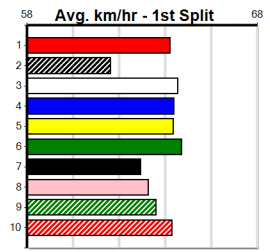

DREAMCHASERS - TICKETS ON SALE NOW

Distance: 400m, Race Type: Tier 3 - Grade 7, Total Prizemoney: $1,530
1st: $1,000, 2nd: $320, 3rd: $160, 4th: $50

MRS. SMITH (3) is armed with slick early speed and she should turn for home with a nice break.
SUPER SPEED (1) was solidly placed when resuming from a spell and he is drawn to get every chance. INDESTRUCT (7) can charge ton the line.

Watchdog Tips: **3** **1** **7** **10** **Bet:** **Win 3**

Form Box	Wgt	Dist	Track	Date	Time	BON	Margin	1st/2nd (Time)	PIR	Checked	Comment	W/R	Split 1	S/P	Grade

1
SUPER SPEED [7] Handy effort when resuming, well drawn, danger **$4.00**
BE Dog Nov-21 Sire: BAROOGA BRETT Dam: BALKAN DOTTI Trainer: Tony Cortese (Devon Meadows)
Owner(s): B Garrick
Winning Distances: < 300m (0) 300 - 399m (0) 400 - 499m (1) 500 - 599m (0) 600 - 699m (0) > 700m (0)
Winning Weights: 32.5(1)
1st (6) 32.5 400 WGL R3 22-Aug-23 22.72 22.50 7.00L BIG STACKS (23.18) M/11 . SW . 8.40 $15.50 M
8th (1) 32.6 400 WGL R9 29-Aug-23 24.18 22.79 11.00 MR. BARTENDER (23.45) M/58 . . . 8.64 $3.90 X67
5th (2) 32.3 460 WGL R5 12-Sep-23 26.67 25.84 12.00 ATOMIC ZULU (25.84) M/455 . . . 6.76 $14.20 RWH
ST (-) 31.2 400 WGL 08-Aug-24 Trial Not Cleared M . Pof1 . . ST .
ST (-) 31.3 400 WGL 22-Aug-24 23.70 5.50L Trial Cleared M/12 . 2of2 . 8.45 . ST
2nd (8) 32.2 400 WGL R9 19-Sep-24 23.17 22.83 0.75L MINA WINGS (23.13) S/22 . . . 8.39 $4.80 X67
7th (3) 32.3 400 WGL R10 11-Oct-24 23.43 22.36 15.00 WINTER GOES (22.44) M/77 . . . 8.72 $9.10 7
5th (3) 32.5 400 WGL R3 22-Oct-24 23.56 22.73 5.50L ATHENIAN GODDESS (23.18) M/35 . . . 8.64 $23.00 7
Last 3 wins NOT included above

Box History

Bx	1st	2nd	3rd	4th	5th	6th	7th	8th
1							1	1
2					1			
3					1		1	
4								
5								
6	1							
7								
8		1						

Prize Best $2000.00
Starts 22.72(6)-22/8/23
Trk/Dts 7-1-1-0
APM 6-1-1-0
290

2
GALLOPING DEMI [7] Lacks early speed, prefer over longer, next time **$12.00**
BK Bitch Sep-22 Sire: BERNARDO Dam: IN ORBIT Trainer: Robert Conway (Bunyip)
Owner(s): R Conway
Winning Distances: < 300m (0) 300 - 399m (0) 400 - 499m (0) 500 - 599m (1) 600 - 699m (0) > 700m (0)
Winning Weights: 26.4(1)
7th (3) 25.4 515 SAP R1 09-Sep-24 30.77 29.69 15.00 PAW NILE (29.76) M/5577 . . . 5.36 $68.00 M
3rd (6) 25.6 460 WGL R2 19-Sep-24 26.42 25.99 5.50L PARABOLE RICO (26.05) S/333 . . . 6.79 $61.60 M
3rd (5) 25.8 460 WGL R2 24-Sep-24 26.70 25.73 3.00L CLONCURRY GOLD (26.50) M/633 . . . 6.80 $18.70 M
3rd (6) 25.9 460 WGL R3 01-Oct-24 26.66 25.54 13.00 ALABAMA JAMMER (25.77) S/622 . . . 6.79 $30.90 MH
5th (6) 26.2 460 WGL R2 08-Oct-24 26.62 25.73 9.50L FLYING BATTY (25.96) M/555 . . . 6.75 $20.90 M
1st (6) 26.4 510 SLE R3 18-Oct-24 29.91 29.06 1.75L AUSSIE POISE (30.02) S/411 . . . 9.58 $7.30 T3-M
6th (7) 26.4 600 MEP R2 23-Oct-24 35.75 34.65 8.00L BEAUTIFUL STORY (35.20) S/4555 . . . 9.41 $24.40 RW
7th (5) 26.5 515 SAP R2 28-Oct-24 30.82 29.42 17.00 MILES APART (29.66) S/6777 . . . 5.31 $71.20 7
Last 3 wins NOT included above

Box History

Bx	1st	2nd	3rd	4th	5th	6th	7th	8th
1								1
2							1	
3					1	1	1	
4					1			
5		1			1	1		
6	1	2			1			
7					1	1		
8							1	

Prize Best $1830.00
Starts 23.42(7)-30/7/24
Trk/Dts 16-1-0-3
APM 3-0-0-0
1746