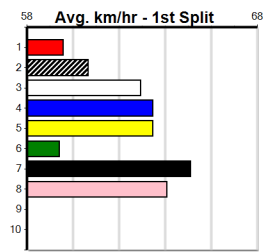

SPORTSBET MAKE IT A MULTI

Distance: 400m, Race Type: Tier 3 - Maiden, Total Prizemoney: $1,530
1st: $1,000, 2nd: $320, 3rd: $160, 4th: $50

OUT OF ELITE (8) has turned in some eye catching performance to date and he gets his chance to break through. ARKA CHIEF (7) has good early burn and he will continue to get stronger with more racing. PAW NITRO (2) can run a cheeky race

Watchdog Tips: 8 7 2 1 Bet: Win 8

Form Box Wgt Dist Track Date Time BON Margin 1st/2nd (Time) PIR Checked Comment W/R Split 1 S/P Grade

GO SEE IAN [M] Had a few chances but has talent, keep safe $7.50
Owner(s): C Fulford
Sire: ZACK MONELLI Dam: JOSIE'S ENTITY
Trainer: Cindy Fulford (Maffra)
Box History table and Prize Best information.

PAW NITRO (NSW)[M] Placed in nine of 16 to date, can threaten $6.00
Owner(s): L Harris
Sire: BERNARDO Dam: DYNA GARNER
Trainer: Luke Harris (Devon Meadows)
Box History table and Prize Best information.

LITTLE GRENADE [M] One paced to date, may get crowded, tested $21.00
Owner(s): WE'RE ALL MATES (SYN), G Clifton, D Mckenzie
Sire: MAGIC SPRITE Dam: PRETTY BOMB
Trainer: Gavin Clifton (Tynong Nth)
Box History table and Prize Best information.

CRYPTO WARRIOR [M] Beaten in all five runs here, prefer to watch $12.00
Owner(s): Crypto Syndicate (SYN), B De rozario, M Brigham
Sire: ASTON RUPEE Dam: PRINCESS LACE
Trainer: Brendan De rozario (Cranbourne)
Box History table and Prize Best information.

HOW HIGH HARLEM [M] Yet to make an impact, tough draw, next time $12.00
Owner(s): S Mifsud
Sire: BEWILDERING Dam: HOW HIGH JAZZ
Trainer: Shaun Mifsud (Hernes Oak)
Box History table and Prize Best information.

1

2

3

4

5