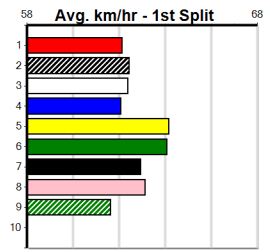

Warragul

10

6:24PM

(VIC time)

PHOTO MAN AT STUD

Distance: 400m, Race Type: Grade 5 T3, Total Prizemoney: $1,530
1st: $1,000, 2nd: $320, 3rd: $160, 4th: $50

NIKITA BALE (2) will find this a lot easier than her most recent racing and she can assume control soon after box rise. OCTARE STRIDE (4) was a strong 23.21 winner here two runs back and is expected to race well fresh. HIGHLAND WARRIOR (8) has claims

Watchdog Tips: 2 4 8 5 Bet: Win 2

Form Box Wgt Dist Track Date Time BON Margin 1st/2nd (Time) PIR Checked Comment W/R Split 1 S/P Grade
TARGAN BALE (NSW)[5] Back in form but this is harder, prefer to watch $4.60
Owner(s): L Harris Dog Dec-20 Sire: BARCIA BALE Dam: HELGA BALE Trainer: Luke Harris (Devon Meadows) ENG BAL 2024-11-04
Winning Distances: < 300m (0) 300 - 399m (1) 400 - 499m (11) 500 - 599m (0) 600 - 699m (0) > 700m (0)
Winning Weights: 32.6(1) 32.8(2) 33.0(1) 33.2(2) 33.3(1) 33.4(1) 33.6(2) 33.7(1) 34.2(1)
8th (2) 33.4 525 MEP R12 11-Sep-24 31.71 30.15 19.00 DIMORA CRUZ (30.44) M/6888 . . . . 5.32 $16.00 T3-5
8th (4) 33.2 435 SLE R6 18-Sep-24 25.31 24.68 5.00 VALENCIA TILLY (24.97) M/466 . . . . 5.46 $5.80 T3-5
3rd (3) 33.2 460 GEL R8 24-Sep-24 26.71 25.77 6.50 BREAK IN (26.26) M/543 . . . SW . 6.91 $18.60 X45
2nd (7) 33.2 450 BAL R5 30-Sep-24 26.04 25.48 3.00 MY BOY HARVEY (25.84) M/323 . . . W . 6.73 $1.80 T3-5
5th (2) 33.1 400 WGL R6 04-Oct-24 23.15 22.71 6.50 HOLTORF BALE (22.71) M/66 . . . . 8.49 $6.70 T3-5
4th (6) 33.6 450 BAL R6 07-Oct-24 26.58 25.98 5.50 ASTON MASSIMO (26.22) M/443 . . . VO . 6.81 $8.80 T3-5
4th (3) 33.7 450 BAL R6 17-Oct-24 26.15 25.70 6.00 HERE'S BRUCE (25.75) M/343 . . . . 6.80 $12.50 T3-5
1st (8) 33.6 400 WGL R12 24-Oct-24 23.17 22.95 5.50 PERCUSSION (23.54) M/22 . . . . 8.47 $2.80 T3-5
Last 3 wins NOT included above
1st (6) 33.7 460 GEL R8 28-Jul-23 26.06 25.95 0.75 ZELLA BALE (26.10) M/111 . . . W . 6.68 $7.40 X45
1st (6) 34.2 460 WGL R8 13-Aug-23 26.01 25.51 0.50 PLAY THE VICTIM (26.03) M/311 . . . . 6.58 $2.70 X45
1st (1) 33.2 450 TRA R8 20-Oct-23 24.88 24.88 1.5L SCULLY BALE (24.97) M/222 . . . . 6.65 $2.80 X45