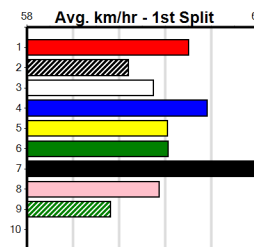

SENNACHIE AT STUD

Distance: 400m, Race Type: Grade 5 T3, Total Prizemoney: $1,530
1st: $1,000, 2nd: $320, 3rd: $160, 4th: $50

SPICY SIREN (3) can come out running at times and she should turn for home with a nice break.
STEEL LADY (1) is better than her past two runs and she is drawn to get all the breaks. GEANI
BALE (4) should get a nice cart across in the early stages

Watchdog Tips: 3 1 4 5 Bet: Win 3

STEEL LADY [5] Better than her past two runs, danger if steps $3.40
BK Bitch Apr-21 Sire: FERNANDO BALE Dam: STEEL TOES
Owner(s): D Sadler
Winning Distances: < 300m (0) 300 - 399m (2) 400 - 499m (3) 500 - 599m (1) 600 - 699m (0) > 700m (0)
Winning Weights: 26.4(1) 27.1(1) 27.3(1) 27.4(1) 27.5(1) 27.6(1)
8th (4) 27.0 527 GUN R8 21-Sep-23 31.25 30.41 12.00 JET KEEN (30.41) 688 688 3.64 $8.50 NG
3rd (5) 26.8 525 WAG R6 29-Sep-23 30.91 30.60 3.5L CARTWRIGHT QUEEN (30.66) 5.51 $3.50 X45
7th (2) 26.9 400 WGL R11 05-Dec-23 24.45 22.38 27.00 ROMAN HOOK (22.59) M/77 . V14 . 8.70 $3.40 5
ST (-) 27.5 400 WGL 25-Jul-24 23.21 . . 0.01L Trial Cleared M . . . ST
7th (3) 27.6 400 WGL R11 30-Jul-24 23.64 22.45 10.00 BLACK PINK (22.97) M/77 . . . 8.72 $10.00 5
2nd (6) 28.2 400 WGL R12 13-Sep-24 22.90 22.67 3.00L CELTIC BOUY (22.70) M/33 . . . 8.45 $16.60 5
4th (6) 28.2 400 WGL R4 19-Sep-24 23.37 22.83 6.50L BIG PISTOL (22.92) M/46 . . . 8.58 $5.70 5
5th (6) 28.2 400 WGL R11 27-Sep-24 23.16 22.64 3.25L GALLOPING JESSIE (22.94) M/64 . . . 8.79 $5.50 5
Last 3 wins NOT included above
1st (6) 27.4 400 DUB R9 05-Aug-23 22.71 22.71 7.00L SILVERS FURY (23.20) 211 211 8.89 $2.60 5
1st (6) 27.5 400 DUB R8 19-Aug-23 22.70 22.64 5.50L STEEL GIRL (23.08) 111 111 8.91 $2.80 X45
1st (1) 27.6 516 DUB R10 26-Aug-23 29.59 29.59 8.50L MONIQUE KEEPING (30.17) 11111 11111 4.46 $1.30 X45
Trainer: Donna Sadler (Koo Wee Rup Nth)

SNOWY ALFORD (NSW)[5] Steady in his past two, needs it easier, tested $12.00
WBK Dog Mar-21 Sire: BEWILDERING Dam: SPOTTED PANTHER
Owner(s): I Dann
Winning Distances: < 300m (0) 300 - 399m (0) 400 - 499m (4) 500 - 599m (0) 600 - 699m (0) > 700m (0)
Winning Weights: 28.5(1) 28.6(1) 28.7(1) 28.8(1)
3rd (6) 28.7 400 WGL R12 27-Jun-24 23.65 22.85 5.50L SUPER FLIRT (23.30) M/76 . . . 9.11 $5.80 5
4th (8) 28.6 400 WGL R12 04-Jul-24 23.46 23.04 4.00L AUBAMEYANG (23.20) M/44 . . . 8.75 $37.00 5
2nd (5) 28.8 400 WGL R12 18-Jul-24 23.35 22.88 1.25L QUEST FOR DREAMS (23.26) M/11 . . . 8.49 $20.40 5
8th (7) 28.6 400 WGL R4 22-Aug-24 23.70 22.55 9.50L Lyla BEAR (23.07) M/88 . V0 . 8.75 $20.00 5
7th (4) 28.8 400 WGL R5 29-Aug-24 23.80 23.00 8.50L SONS OF TOM (23.21) M/87 . . . 8.81 $24.90 T3-5
1st (6) 28.8 435 SLE R11 04-Sep-24 24.97 24.62 1.25L HOWE PIE (25.05) M/111 . SW . 5.27 $30.90 T3-5
8th (3) 29.0 400 WGL R11 12-Sep-24 23.58 22.86 8.50L KENZIE KID (23.00) M/88 . V5 . 8.73 $39.70 T3-5
8th (4) 28.6 400 WGL R3 19-Sep-24 24.49 22.83 20.00 LOCKED AND READY (23.11) S/88 . V21 . 8.83 $53.60 5
Last 3 wins NOT included above
1st (2) 28.6 400 WGL R4 22-Jun-23 23.11 22.93 1.00L AUDACIOUS RACHEL (23.16) M/22 . . . 8.58 $5.30 T3-M
1st (1) 28.5 400 WGL R4 06-Jul-23 23.13 22.85 2.75L SACRIFICIAL (23.31) M/31 . SW . 8.49 $5.10 7
1st (5) 28.7 400 WGL R11 03-Aug-23 23.20 22.60 1.5L STARTER'S KING (23.30) M/21 . . . 8.61 $5.50 T3-6
Trainer: Ian Dann (Whitelow)