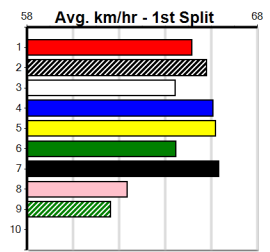

RYDER'S MAGIC (5) has been racing well in better company of late and he should burn them off through the bend. RADEBE (1) has a good record here and he should get the gun run throughout. SMOKIN' GRACIE (3) can come out running at times

Watchdog Tips: 5 1 3 7 Bet: Win 5

RADEBE [5] Good record here, draw helps, main danger $3.60
Owner(s): S Van oirschot
Sire: ZAMBORA BROCKIE Dam: MISS DEE MEADOWS
Trainer: Steven Van oirschot (Moe South)

HARLEY [5] Every chance in her past two, needs it easier $12.00
Owner(s): Franstail (SYN), R Burns, G Mills, J Mills, M Hummel, A Corrone
Sire: FERNANDO BALE Dam: SMOKIN' CINDY
Trainer: Gregory Mills (Frankston)

SMOKIN' GRACIE [5] Better than form, can come out running, threat $7.50
Owner(s): Grace and Isai (SYN), S Grace, A Isai
Sire: FERNANDO BALE Dam: MY DEWANA PENNY
Trainer: David Kerr (Caldermeade)

SPICY PIPER [5] Front runner, too much pace in this, place best $9.00
Owner(s): D Kerr
Sire: AUSSIE INFRARED Dam: LADY BANG BANG
Trainer: Belinda Connolly (Caldermeade)

RYDER'S MAGIC [5] Drops in class, gets a cart across, take stopping $2.80
Owner(s): C Langley
Sire: ASTON DEE BEE Dam: SHARNI'S MY GIRL
Trainer: Lorraine Langley (Pakenham)
ENG HVL 2024-11-03