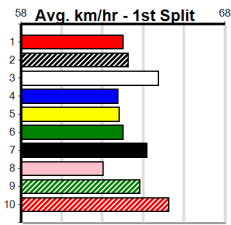

Shepparton

REJUVENATE @ STUD

Distance: 450m, Race Type: Grade 5 T3, Total Prizemoney: $1,530
1st: $1,000, 2nd: $320, 3rd: $160, 4th: $50

7

12:38PM
(VIC time)

RIOT AS ONE (2) has recorded smart placings here in 2 of his last 3 starts and he looks well suited by the extra trip in this. YABBY GANG (4) showed speed in her good win here last start and she could be prominent throughout again today.

Watchdog Tips:

2

4

7

6

Bet:

Win 2