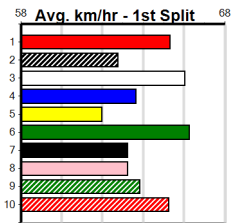

HARD STYLE ROBBO (7) was an explosive winner from a wide draw 3 starts back and he may prove hard to hold out again in this. FRYPAN LOMAR (2) likes racing here and can challenge after his good win here 3 starts back.

Watchdog Tips:

7

2

8

5

Bet:

Win 7