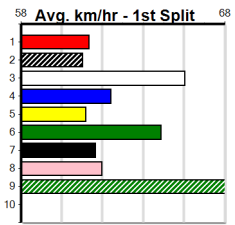

SPORTSBET MAKE IT LOOK EASY

Distance: 390m, Race Type: Tier 3 - Maiden, Total Prizemoney: \$1,530
1st: \$1,000, 2nd: \$320, 3rd: \$160, 4th: \$50

2

11:09AM

(VIC time)

PUGSLEY (6) has produced smart placings in his 2 starts to date and he looks set for a maiden victory in a race of this nature. REDBACK EXPRESS (2) can show a good turn of foot once fully balanced and could make his presence felt mid race.