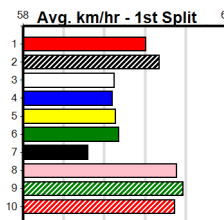

DREAMCHASERS - TICKETS ON SALE NO

Distance: 390m, Race Type: Tier 3 - Grade 7, Total Prizemoney: $1,530

1st: $1,000, 2nd: $320, 3rd: $160, 4th: $50

9

1:19PM

(VIC time)

ASTON PRESIDENT (2) recorded a smart all the way win here 3 starts back and he looks like the one to beat again in this. BEAR IT IS (4) has produced handy placings in his last 3 starts here and he could be the main danger again.

Watchdog Tips:

2

4

8

1

Bet:

Win 2