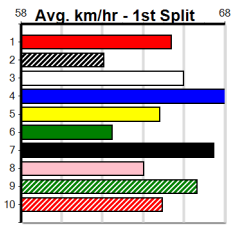

SHEPP CITY FENCING

Distance: 390m, Race Type: Grade 5 T3, Total Prizemoney: $1,530
1st: $1,000, 2nd: $320, 3rd: $160, 4th: $50

5
12:01PM
(VIC time)

LITTLE FAST BULL (1) was a solid all the way winner here 4 starts back and he looks drawn to get all of the favours from the gun draw. WHO MADE YOU (4) has posted smart wins in 3 of his last 5 starts and could be the danger here.

Watchdog Tips:

1

4

7

3

Bet:

Win 1