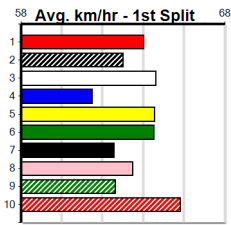

Shepparton

SHEPPARTON RACE 13

Distance: 390m, Race Type: Grade 5 T3, Total Prizemoney: $1,530
1st: $1,000, 2nd: $320, 3rd: $160, 4th: $50

13 (E1)

2:42PM

(VIC time)

MORAINÉ LILLY (1) is drawn to race on the speed from the outset and she does her best racing when she lands on the arm. MARIETTA ICON (2) can explode once fully balanced and she could make her presence felt with any luck here.

Watchdog Tips:

1

2

7

3

Bet:

Win 1