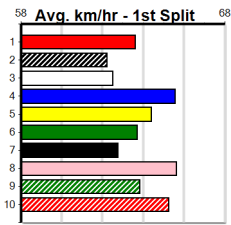

RAGING COOPER (8) is well drawn out wide on the track and he can explode mid race and prove hard to hold out in this. JAG FERNANDO (1) is drawn to get the run of the race in this and could be right in the finish here.

Watchdog Tips:

8

1

3

7

Bet:

Win 8