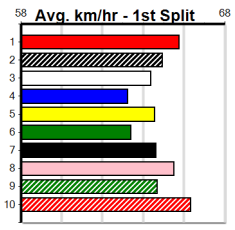

Shepparton

GPP LASER3300

Distance: 390m, Race Type: Grade 5 T3, Total Prizemoney: \$1,530
1st: \$1,000, 2nd: \$320, 3rd: \$160, 4th: \$50

4

11:46AM

(VIC time)

LEKTRA FRED (7) is much better than his last few starts and he may only need to step on even terms to salute in this. FEATHERS (1) is drawn to race on the speed from the outset here and she could be right in the finish again today.