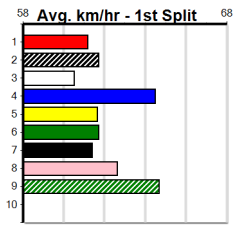

Shepparton

3

11:25AM

(VIC time)

RSN GREY AREAS - WEDNESDAY & FRID

Distance: 450m, Race Type: Tier 3 - Maiden, Total Prizemoney: $1,530
1st: $1,000, 2nd: $320, 3rd: $160, 4th: $50

DARRA MICK (7) is improving with each start and he may be the one to beat here after some tougher racing in his 4 starts to date. REDEEMER WILLOW (5) has produced smart placings in 2 of her last 3 starts and she can challenge again.

Watchdog Tips:

7

5

4

1

Bet:

Win 7