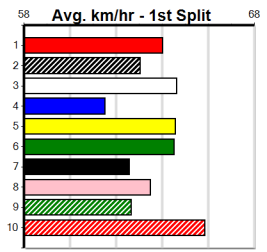

SHEPPARTON RACE 13

Distance: 390m, Race Type: Grade 5 T3, Total Prizemoney: $1,530
1st: $1,000, 2nd: $320, 3rd: $160, 4th: $50

Watchdog Tips:

Bet:

Form Box	Wgt	Dist	Track	Date	Time	BON	Margin	1st/2nd (Time)	PIR	Checked	Comment	WR	Split 1	S/P	Grade

MORAINO LILLY [5]

BK Bitch Nov-22 Sire: FABREGAS Dam: SIXTEEN PEGS
Owner(s): MORAINO (SYN), G Judd, S Judd Trainer: Dean Elliot (Huntly)
Winning Distances: < 300m (0) 300 - 399m (1) 400 - 499m (2) 500 - 599m (0) 600 - 699m (0) > 700m (0)
Winning Weights: 27.1(1) 27.4(1) 27.9(1)

5th (4)	27.5	390	SHP	R10	02-Sep-24	22.86	21.92	14.00 SHARAPOVA STAR (21.92)	M/35		V7		8.72	$80.70	X67
5th (7)	27.9	390	SHP	R9	12-Sep-24	22.81	22.24	3.5L SCOTT LIL DIVA (22.59)	M/22				8.54	$2.70	7
1st (1)	27.9	425	BEN	R2	20-Sep-24	24.62	24.04	0.50L CORNHILL RAVEN (24.65)	M/211		SW		6.74	$4.90	7
7th (6)	27.6	425	BEN	R3	27-Sep-24	24.78	23.60	6.00L BLACK SERIES (24.37)	M/135			W	6.61	$30.50	6G
6th (2)	28.0	425	BEN	R12	02-Oct-24	24.82	23.88	5.50L JARMON (24.45)	M/444				6.71	$13.20	SH
5th (4)	27.4	390	SHP	R9	12-Oct-24	22.48	21.99	7.00L LITTLE MINNIE (21.99)	M/34				8.49	$11.60	X67
1st (7)	27.4	425	BEN	R3	16-Oct-24	24.58	24.12	1.5L DANYO'S CHAD (24.68)	M/211				6.73	$1.50	6G
8th (6)	27.4	425	BEN	R6	26-Oct-24	24.52	24.08	5.50L TIMMA TURTLE TWO (24.16)	M/335				6.66	$10.80	5

Last 3 wins NOT included above

1st (6)	27.1	390	SHP	R1	08-Jul-24	22.49	22.00	2.50L KRAKEN COOL (22.66)	Q/11				8.53	$21.20	M

MARIETTA ICON [5]

BD Bitch Feb-22 Sire: FERNANDO BALE Dam: WEEONA DOTTY
Owner(s): P Clark Trainer: Georgia Whiting (Toolamba)
Winning Distances: < 300m (0) 300 - 399m (4) 400 - 499m (0) 500 - 599m (0) 600 - 699m (0) > 700m (0)
Winning Weights: 27.0(1) 27.4(1) 28.4(1) 28.5(1)

5th (1)	27.4	390	SHP	R4	20-Jun-24	23.16	22.20	9.00L BROADWAY ICON (22.56)	M/44				8.72	$1.80	6G
6th (3)	27.7	390	SHP	R10	27-Jun-24	23.32	22.29	9.00L DARTS NIGHT (22.71)	M/67				8.94	$7.30	6G
6th (7)	27.4	390	SHP	R11	29-Jun-24	23.44	22.71	8.50L BLUE RISE (22.87)	M/75				8.93	$10.30	T3-6
1st (3)	28.4	390	SHP	R10	15-Aug-24	22.43	22.36	1.75L MISS MARCELINE (22.55)	M/21		SW		8.62	$2.40	6G
5th (2)	28.5	390	SHP	R12	29-Aug-24	23.10	22.11	6.50L GLOBAL HERO (22.66)	S/88				9.23	$2.00	5
7th (8)	29.1	390	SHP	R11	07-Sep-24	23.00	22.49	7.50L DASH OF CRIMSON (22.49)	S/77				8.91	$1.80	5
1st (1)	28.5	390	SHP	R13	10-Oct-24	22.76	22.16	2.50L SWEET CHEVELLE (22.93)	M/43				8.77	$2.10	5
6th (8)	28.7	450	SHP	R8	24-Oct-24	25.86	25.59	4.00L MIST FRED (25.59)	M/433		VO		6.77	$7.00	5

Last 3 wins NOT included above

1st (6)	27.4	390	SHP	R2	19-Oct-23	22.26	22.23	4.25L MY NAME'S SCOTT (22.56)	Q/11				8.47	$2.30	T3-M
1st (8)	27.0	390	SHP	R10	18-Apr-24	22.25	22.09	1.00L SHE'S TROPIC (22.31)	M/21				8.43	$2.70	T3-7