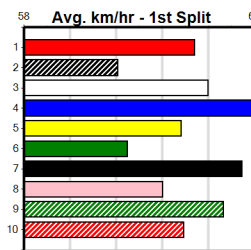

Distance: 390m, Race Type: Grade 5 T3, Total Prizemoney: $1,530
1st: $1,000, 2nd: $320, 3rd: $160, 4th: $50

Watchdog Tips:

Bet:

Table with columns: Form Box, Wgt, Dist, Track, Date, Time, BON, Margin, 1st/2nd (Time), PIR, Checked, Comment, WR, Split 1, S/P, Grade

LITTLE FAST BULL (QLD)[5]
RF Bitch Mar-21 Sire: BARCIA BALE Dam: RICOLINA GIRL
Owner(s): BABY BULL (SYN), E Knott, C Knott
Trainer: Elise Knott (Carnegie)
Winning Distances: < 300m (0) 300 - 399m (3) 400 - 499m (0) 500 - 599m (0) 600 - 699m (0) > 700m (0)
Winning Weights: 25.3(1) 25.7(1) 25.8(1)
Race results table with columns: Rank, Box, Wgt, Dog, Date, Time, BON, Margin, 1st/2nd, PIR, Checked, Comment, WR, Split 1, S/P, Grade

Box History table for Little Fast Bull
Table with columns: Bx, 1st, 2nd, 3rd, 4th, 5th, 6th, 7th, 8th
Prize Best Starts Trk/Dts APM

COCONUT OAKLAND [5]
BD Dog Oct-20 Sire: SENNACHIE Dam: FOXY WHIP
Owner(s): P Gabriel
Trainer: Paul Gabriel (Toolern Vale)
Winning Distances: < 300m (0) 300 - 399m (1) 400 - 499m (3) 500 - 599m (0) 600 - 699m (0) > 700m (0)
Winning Weights: 34.3(1) 36.0(1) 36.5(1) 36.8(1)
Race results table with columns: Rank, Box, Wgt, Dog, Date, Time, BON, Margin, 1st/2nd, PIR, Checked, Comment, WR, Split 1, S/P, Grade

Box History table for Coconut Oakland
Table with columns: Bx, 1st, 2nd, 3rd, 4th, 5th, 6th, 7th, 8th
Prize Best Starts Trk/Dts APM

ORIENTAL AURORA [5]
BK Bitch Apr-22 Sire: ORSON ALLEN Dam: ORIENTAL JADE
Owner(s): N Hebart
Trainer: Paula Boots (Merrigum)
Winning Distances: < 300m (0) 300 - 399m (3) 400 - 499m (0) 500 - 599m (0) 600 - 699m (0) > 700m (0)
Winning Weights: 24.6(2) 25.2(1)
Race results table with columns: Rank, Box, Wgt, Dog, Date, Time, BON, Margin, 1st/2nd, PIR, Checked, Comment, WR, Split 1, S/P, Grade

Box History table for Oriental Aurora
Table with columns: Bx, 1st, 2nd, 3rd, 4th, 5th, 6th, 7th, 8th
Prize Best Starts Trk/Dts APM

WHO MADE YOU [5]
BE Dog Dec-22 Sire: ASTON RUPEE Dam: AYIA SOPHIA
Owner(s): J Gorgioski
Trainer: Jeff Gorgioski (Stanhope)
Winning Distances: < 300m (0) 300 - 399m (1) 400 - 499m (2) 500 - 599m (0) 600 - 699m (0) > 700m (0)
Winning Weights: 32.9(1) 33.0(1) 33.4(1)
Race results table with columns: Rank, Box, Wgt, Dog, Date, Time, BON, Margin, 1st/2nd, PIR, Checked, Comment, WR, Split 1, S/P, Grade

Box History table for Who Made You
Table with columns: Bx, 1st, 2nd, 3rd, 4th, 5th, 6th, 7th, 8th
Prize Best Starts Trk/Dts APM

BLUE CHAI LATTE (SA)[5]
WBE Bitch Aug-20 Sire: FERNANDO BALE Dam: PENNY MAKER
Owner(s): Whipstick Kennels (SYN), C Jackson, C Taylor
Trainer: Cameron Taylor (Neilborough)
Winning Distances: < 300m (0) 300 - 399m (9) 400 - 499m (2) 500 - 599m (0) 600 - 699m (0) > 700m (0)
Winning Weights: 23.8(1) 24.0(2) 24.1(1) 24.2(2) 24.3(1) 24.7(2) 24.9(1) 25.3(1)
Race results table with columns: Rank, Box, Wgt, Dog, Date, Time, BON, Margin, 1st/2nd, PIR, Checked, Comment, WR, Split 1, S/P, Grade

Box History table for Blue Chai Latte
Table with columns: Bx, 1st, 2nd, 3rd, 4th, 5th, 6th, 7th, 8th
Prize Best Starts Trk/Dts APM