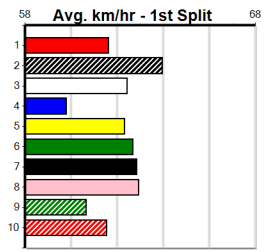

13 RACES TODAY

Distance: 390m, Race Type: Tier 3 - Maiden, Total Prizemoney: $1,530
1st: $1,000, 2nd: $320, 3rd: $160, 4th: $50

Watchdog Tips: Bet:

Form	Box	Wgt	Dist	Track	Date	Time	BON	Margin	1st/2nd (Time)	PIR	Checked	Comment	WR	Split 1	S/P	Grade

1

DIOR DANAE [M]
BKW Bitch Jul-22 Sire: **JARVIS BALE** Dam: **MILLETT**
Owner(s): P Boots Trainer: Daniel Boots (Merrigum)
Winning Distances: < 300m (0) 300 - 399m (0) 400 - 499m (0) 500 - 599m (0) 600 - 699m (0) > 700m (0)
Winning Weights:
8th (1) 28.3 300 HVL R1 11-Aug-24 17.94 16.65 14.00 MR. OTTO (16.99) M/8 SW . 4.35 $19.10 M
4th (3) 27.8 300 HVL R1 06-Oct-24 17.79 16.60 1.25L REDGUM WARS (17.71) M/7 . . . 4.13 $123.30 M
7th (2) 27.9 390 SHP R2 10-Oct-24 23.50 22.16 16.00 WILD SAL (22.40) M/67 . . . 8.93 $36.20 M

Box History

Bx	1st	2nd	3rd	4th	5th	6th	7th	8th
1	1							1
2								1
3				1				
4								
5								
6								
7								
8								

Prize Best		$75.00
Starts	23.50(2)-10/10/24	
Trk/Dts	3-0-0-0	
APM	1-0-0-0	75

2

ATLAS AMAZON [M]
BK Bitch Dec-22 Sire: **FERAL FRANKY** Dam: **SEVILLA**
Owner(s): ATLAS (SYN), L Cookson, B Mcnamara Trainer: Lorraine Cookson (Junortoun)
Winning Distances: < 300m (0) 300 - 399m (0) 400 - 499m (0) 500 - 599m (0) 600 - 699m (0) > 700m (0)
Winning Weights:
4th (2) 28.9 390 SHP R1 30-Sep-24 23.00 22.08 4.50L JAZZY BELLE (22.69) M/54 SW . 8.81 $22.20 M
2nd (3) 28.7 390 SHP R5 10-Oct-24 22.53 22.16 1.25L ASTON NETWORK (22.46) M/32 . . . 8.55 $6.70 M
2nd (2) 28.5 425 BEN R2 19-Oct-24 24.28 24.08 0.75L SCOOP THE LOOT (24.24) M/111 . . . 6.58 $2.80 M
3rd (8) 28.6 425 BEN R1 26-Oct-24 24.55 24.08 2.00L JAZZY HOPE (24.42) M/322 . . . 6.78 $1.90 M

Box History

Bx	1st	2nd	3rd	4th	5th	6th	7th	8th
1								
2	1			1				
3		1						
4								
5								
6								
7								
8								

Prize Best		$875.00
Starts	22.53(3)-10/10/24	
Trk/Dts	4-0-2-1	
APM	2-0-1-0	875

3

TAT BINDY [M]
BK Bitch Feb-23 Sire: **BEWILDERING** Dam: **INVICTUS COCO**
Owner(s): D Eddy Trainer: David Warburton (Tatura)
Winning Distances: < 300m (0) 300 - 399m (0) 400 - 499m (0) 500 - 599m (0) 600 - 699m (0) > 700m (0)
Winning Weights:
7th (4) 25.7 390 SHP R2 16-Sep-24 23.05 22.08 11.00 HAS A LOT (22.32) S/77 . . . 8.78 $8.80 M
6th (3) 26.2 390 SHP R3 10-Oct-24 23.01 22.16 11.00 ASTON LAMBADA (22.25) S/56 . . . 8.89 $13.80 M
3rd (2) 26.3 390 SHP R2 24-Oct-24 23.24 22.09 11.00 ASTON RIOT (22.49) S/86 . . . 8.91 $5.10 M

Box History

Bx	1st	2nd	3rd	4th	5th	6th	7th	8th
1								
2			1					
3								
4								1
5								
6								
7								
8								

Prize Best		$160.00
Starts	23.01(3)-10/10/24	
Trk/Dts	3-0-0-1	
APM	3-0-0-1	160