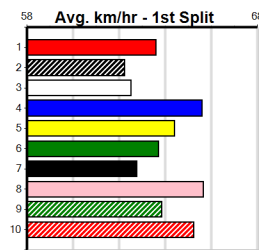

Watchdog Tips: ☐ ☐ ☐ ☐ ☐ Bet:

Form Box Wgt Dist Track Date Time BON Margin 1st/2nd (Time) PIR Checked Comment W/R Split 1 S/P Grade
JAG FERNANDO [5]
WBK Dog Mar-21 Sire: FERNANDO BALE Dam: LOCHINVAR DASH Trainer: Mark McClelland (Lovely Banks)
Owner(s): M McClelland
Winning Distances: < 300m (0) 300 - 399m (2) 400 - 499m (5) 500 - 599m (0) 600 - 699m (0) > 700m (0)
Winning Weights: 31.5(1) 32.7(1) 32.9(1) 33.0(1) 33.8(1) 34.0(1) 34.3(1)
3rd (7) 32.1 425 BEN R9 02-Aug-24 24.38 23.70 8.00L SYDNEY SHOW (23.84) M/553 . . . . 6.68 $24.40 5
4th (8) 31.8 450 BAL R11 11-Aug-24 25.91 25.52 3.25L LAMIA ERNIE (25.69) M/346 . . . . 6.74 $6.60 T3-5
5th (3) 31.6 400 GEL R4 10-Sep-24 22.84 22.54 4.50L CAUSING RUBBLE (22.54) M/74 . . . . 8.74 $8.20 X45
3rd (8) 31.5 400 WGL R5 19-Sep-24 23.13 22.83 3.25L ROSS STREET PETE (22.91) M/55 . . . . 8.53 $4.30 5
3rd (4) 31.3 425 BEN R5 26-Sep-24 24.52 24.09 4.00L CAN'T PARK THERE (24.25) Q/234 . . . . 6.62 $4.50 T3-5
2nd (2) 31.1 400 WGL R11 03-Oct-24 22.91 22.58 3.5L ASTON MASSIMO (22.67) M/42 . . . . 8.64 $4.00 T3-5
5th (2) 31.2 450 BAL R7 09-Oct-24 25.88 25.19 4.50L ARANDT ABOUT (25.57) M/775 . . . SW . 6.84 $16.00 5
5th (6) 31.2 450 BAL R7 16-Oct-24 25.88 25.02 10.00 ACACIA ROCKET (25.19) Q/456 . . . . 6.75 $56.10 5
Last 3 wins NOT included above
1st (5) 32.9 390 BAL R4 25-Mar-24 22.30 22.25 3.00L PAT PENNY (22.50) M/11 . . . . 8.48 $10.60 T3-5
1st (5) 33.0 400 GEL R5 02-Apr-24 22.74 22.50 7.00L DR. MATRIX (23.21) M/11 . . . SW . 8.64 $5.20 5
1st (2) 32.7 400 GEL R12 10-May-24 22.93 22.76 1.25L MISS JAZZ (23.02) Q/44 . . . . 8.60 $2.30 5

Box History table with columns: Bx, 1st, 2nd, 3rd, 4th, 5th, 6th, 7th, 8th. Prize Best Starts Trk/Dts APM: $13630.00, FSH, 42-7-7-3, 0-0-0-0, 2249.