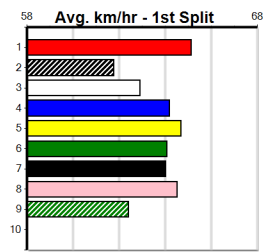

SPORTSBET BS RESPONSIBLY

Distance: 390m, Race Type: Tier 3 - Grade 6, Total Prizemoney: $1,530
1st: $1,000, 2nd: $320, 3rd: $160, 4th: $50

Watchdog Tips:

Bet:

Form Box Wgt Dist Track Date Time BON Margin 1st/2nd (Time) PIR Checked Comment W/R Split 1 S/P Grade

KIA ORA MAGIC [6]
BK Bitch Nov-21 Sire: SHIMA SHINE Dam: SWIFT CURRENT
Owner(s): G Burton
Trainer: Scott Stefanos (Longwood)
Winning Distances: < 300m (0) 300 - 399m (0) 400 - 499m (2) 500 - 599m (0) 600 - 699m (0) > 700m (0)
Winning Weights: 25.5(1) 26.4(1)
Box History table and statistics.

SASSY SPICE [6]
BK Bitch Mar-22 Sire: SHIMA SHINE Dam: SUGAR SPICE
Owner(s): C Williams
Trainer: Christopher Williams (Wangaratta)
Winning Distances: < 300m (0) 300 - 399m (0) 400 - 499m (2) 500 - 599m (0) 600 - 699m (0) > 700m (0)
Winning Weights: 24.4(1) 24.9(1)
Box History table and statistics.

HELLO COOPER [6]
BK Dog Mar-22 Sire: ASTON DEE BEE Dam: WHITE AMBUSH
Owner(s): J Hooke
Trainer: Jane Hooke (Huntly)
Winning Distances: < 300m (0) 300 - 399m (0) 400 - 499m (2) 500 - 599m (0) 600 - 699m (0) > 700m (0)
Winning Weights: 32.3(1) 32.6(1)
Box History table and statistics.

MOE PATTY [6]
RF Bitch Feb-22 Sire: FERNANDO BALE Dam: VAN NINDI
Owner(s): B Kinder
Trainer: Brenda Kinder (Girgarre)
Winning Distances: < 300m (0) 300 - 399m (2) 400 - 499m (0) 500 - 599m (0) 600 - 699m (0) > 700m (0)
Winning Weights: 23.2(1) 23.8(1)
Box History table and statistics.

TALK BACKS BACK [6]
BK Dog Feb-22 Sire: FERNANDO BALE Dam: JAY BIRD
Owner(s): S Webb
Trainer: Skye Webb (Long Gully)
Winning Distances: < 300m (0) 300 - 399m (0) 400 - 499m (1) 500 - 599m (1) 600 - 699m (0) > 700m (0)
Winning Weights: 30.8(1) 31.2(1)
Box History table and statistics.

1

2

3

4

5