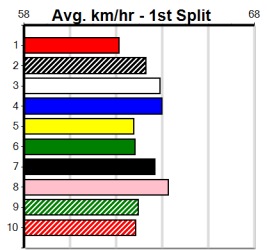

Shepparton

10

1:39PM

(VIC time)

CKH PAINTING (1-2 WINS)

Distance: 450m, Race Type: Tier 3 - Restricted Win, Total Prizemoney: $1,530
1st: $1,000, 2nd: $320, 3rd: $160, 4th: $50

Watchdog Tips: ☐ ☐ ☐ ☐ ☐ **Bet:** ☐

Form Box Wgt Dist Track Date Time BON Margin 1st/2nd (Time) PIR Checked Comment W/R Split 1 S/P Grade

1 PUZZLE AVENUE [6]

BK Dog Apr-21 Sire: SOLVE THE PUZZLE Dam: BARCIA AVENUE
Owner(s): G Walker **Trainer: Gary Walker (Benalla)**
Winning Distances: < 300m (0) 300 - 399m (2) 400 - 499m (0) 500 - 599m (0) 600 - 699m (0) > 700m (0)
Winning Weights: 36.0(1) 36.5(1)

Box	1st	2nd	3rd	4th	5th	6th	7th	8th
1								
2	1			1				1
3								
4					1			
5								
6				1				
7	1		1					
8								

Prize Best	$3170.00
Starts	25.65(2)-21/3/24
Trk/Dts	9-2-0-2
APM	3-0-0-1
	1434

Last 3 wins NOT included above

2 EXECUTED DEED [7]

WBK Dog May-22 Sire: ALLEN DEED Dam: HUFFLE PUFFLE
Owner(s): M Ebeyer **Trainer: Stephen Tabb (Lara)**
Winning Distances: < 300m (0) 300 - 399m (0) 400 - 499m (1) 500 - 599m (0) 600 - 699m (0) > 700m (0)
Winning Weights: 29.3(1)

Box	1st	2nd	3rd	4th	5th	6th	7th	8th
1					1			
2								
3								
4						1		
5	1							
6				2				1
7			1			1		
8							1	

Prize Best	$1175.00
Starts	26.31(5)-24/10/24
Trk/Dts	9-1-0-0
APM	2-1-0-0
	1160

Last 3 wins NOT included above

3 POCKET MOUSE [7]

BE Bitch Dec-22 Sire: FERAL FRANKY Dam: SEVILLA
Owner(s): SCOTLAND (SYN), D Ireland, C Scott, A Scott, D Scott **Trainer: Jason Formosa (Heathcote)**
Winning Distances: < 300m (0) 300 - 399m (1) 400 - 499m (0) 500 - 599m (0) 600 - 699m (0) > 700m (0)
Winning Weights: 29.4(1)

Box	1st	2nd	3rd	4th	5th	6th	7th	8th
1	1							
2								
3			1					
4					1			
5								
6								
7								
8						1		

Prize Best	$1980.00
Starts	26.32(4)-30/9/24
Trk/Dts	5-1-0-1
APM	1-0-0-0
	1584

Last 3 wins NOT included above

4 KRAKEN COOL [7]

F Bitch Mar-22 Sire: ZAMBORA BROCKIE Dam: KRAKEN KATIE
Owner(s): EYLES (SYN), K Eyles, H Eyles, D Eyles **Trainer: Kevin Eyles (Murchison)**
Winning Distances: < 300m (0) 300 - 399m (1) 400 - 499m (0) 500 - 599m (0) 600 - 699m (0) > 700m (0)
Winning Weights: 24.8(1)

Box	1st	2nd	3rd	4th	5th	6th	7th	8th
1	1							
2								
3				1				
4			1			1		
5								
6								
7								
8		1						

Prize Best	$2080.00
Starts	FSTD
Trk/Dts	5-1-1-2
APM	0-0-0-0
	1368

Last 3 wins NOT included above

5 DARRA ROGUE [7]

F Dog Dec-21 Sire: AZKABAN Dam: DARRA DAWNNE
Owner(s): A George **Trainer: Jenny Weber (Darraweit Guim)**
Winning Distances: < 300m (0) 300 - 399m (0) 400 - 499m (1) 500 - 599m (0) 600 - 699m (0) > 700m (0)
Winning Weights: 36.4(1)

Box	1st	2nd	3rd	4th	5th	6th	7th	8th
1		1						
2					1			
3	1							
4		1						
5								
6								1
7								
8								

Prize Best	$2320.00
Starts	25.92(4)-24/10/24
Trk/Dts	5-1-2-0
APM	2-1-1-0
	2256

Last 3 wins NOT included above