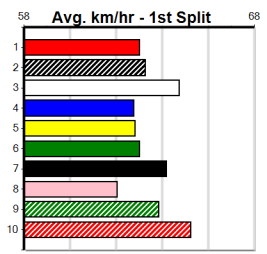

Distance: 450m, Race Type: Grade 5 T3, Total Prizemoney: $1,530
1st: $1,000, 2nd: $320, 3rd: $160, 4th: $50

Watchdog Tips:

Bet:

Table with columns: Form Box, Wgt, Dist, Track, Date, Time, BON, Margin, 1st/2nd (Time), PIR, Checked, Comment, WR, Split 1, S/P, Grade

ISHMY BELLE [5]
BK Bitch Oct-20 Sire: SLICK Dam: ISHMY GIRL
Owner(s): K Doidge
Trainer: Kenneth Doidge (Murchison)
Winning Distances: < 300m (0) 300 - 399m (0) 400 - 499m (4) 500 - 599m (0) 600 - 699m (0) > 700m (0)
Winning Weights: 28.2(1) 28.3(1) 28.5(1) 28.8(1)
Box History table and Prize Best Starts table included.

RIOT AS ONE [5]
BK Dog Nov-20 Sire: SMOOTH FANCY Dam: BAGO GEM
Owner(s): B Kinder
Trainer: Brenda Kinder (Girgarre)
Winning Distances: < 300m (0) 300 - 399m (4) 400 - 499m (2) 500 - 599m (1) 600 - 699m (0) > 700m (0)
Winning Weights: 28.7(1) 30.2(1) 30.3(2) 30.6(2) 30.7(1)
Box History table and Prize Best Starts table included.

SNOW ROYALE (NSW)[5]
DKBD Bitch Apr-21 Sire: FERNANDO BALE Dam: SNOW FANTASY
Owner(s): K Doidge
Trainer: Kenneth Doidge (Murchison)
Winning Distances: < 300m (0) 300 - 399m (0) 400 - 499m (3) 500 - 599m (0) 600 - 699m (0) > 700m (0)
Winning Weights: 28.5(1) 28.7(1) 28.8(1)
Box History table and Prize Best Starts table included.

YABBY GANG [5]
BK Bitch Nov-20 Sire: FERNANDO BALE Dam: DREAMY EYES
Owner(s): C Williams
Trainer: Christopher Williams (Wangaratta)
Winning Distances: < 300m (0) 300 - 399m (2) 400 - 499m (1) 500 - 599m (1) 600 - 699m (0) > 700m (0)
Winning Weights: 23.5(1) 24.0(1) 24.3(1) 24.5(1)
Box History table and Prize Best Starts table included.

MAX TANGO [5]
BE Dog Feb-22 Sire: FERNANDO BALE Dam: MAX DANCER
Owner(s): M McClelland
Trainer: Mark McClelland (Lovely Banks)
Winning Distances: < 300m (0) 300 - 399m (0) 400 - 499m (3) 500 - 599m (0) 600 - 699m (0) > 700m (0)
Winning Weights: 34.2(1) 34.7(2)
Box History table and Prize Best Starts table included.

1

2

3

4

5