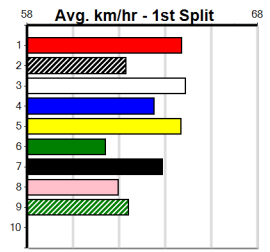

ONE MORE RACE TO GO

Distance: 390m, Race Type: Tier 3 - Grade 6, Total Prizemoney: $1,530
1st: $1,000, 2nd: $320, 3rd: $160, 4th: $50

Watchdog Tips:

Bet:

Form Box Wgt Dist Track Date Time BON Margin 1st/2nd (Time) PIR Checked Comment W/R Split 1 S/P Grade

SMILING BEE [6]
BK Bitch Mar-22 Sire: ASTON DEE BEE Dam: WHITE AMBUSH
Owner(s): J Hooke
Trainer: Jane Hooke (Huntly)
Winning Distances: < 300m (0) 300 - 399m (0) 400 - 499m (2) 500 - 599m (0) 600 - 699m (0) > 700m (0)
Winning Weights: 29.1(1) 29.2(1)
8th (8) 29.3 390 SHP R3 22-Jul-24 23.26 22.04 14.00 LITTLE MINNIE (22.33) S/58 8.68 $7.30 X67
1st (4) 29.2 410 HOR R1 09-Jul-24 23.67 22.97 3.75L OUR VISION (23.92) Q/11 10.28 $4.30 M
1st (3) 29.1 410 HOR R2 16-Jul-24 23.74 23.34 1.25L XENI BALE (23.81) Q/11 10.28 $3.20 7

SHOWGIRL KARA (NSW)[6]
BK Bitch Oct-21 Sire: ORSON ALLEN Dam: VICTORIA'S KARA
Owner(s): D Shovan
Trainer: David Shovan (Powlett Planes)
Winning Distances: < 300m (0) 300 - 399m (1) 400 - 499m (1) 500 - 599m (0) 600 - 699m (0) > 700m (0)
Winning Weights: 28.1(1) 29.0(1)
7th (5) 27.6 300 HVL R11 12-Aug-24 17.50 16.88 7.50L NO MANNERS (17.00) M/7 4.17 $16.90 6G
8th (3) 27.2 425 BEN R11 28-Aug-24 25.66 24.19 18.00 TORNADO JACK (24.46) M/888 7.22 $47.60 T3-6
1st (1) 29.0 425 BEN R3 17-Apr-24 24.49 24.30 0.75L BLUE FLAME (24.53) M/122 6.61 $13.70 M
1st (8) 28.1 390 WBL R4 08-Jul-24 22.88 22.15 1.00L SUPER CEVICHE (22.95) M/11 8.87 $14.60 7

SLINGSHOT ROXY [6]
BD Bitch Jan-21 Sire: HIGH EARNER Dam: SLINGSHOT GYPSY
Owner(s): M Lingard
Trainer: Maria Lingard (Kilmore)
Winning Distances: < 300m (0) 300 - 399m (2) 400 - 499m (0) 500 - 599m (0) 600 - 699m (0) > 700m (0)
Winning Weights: 24.2(1) 24.3(1)
2nd (5) 24.2 390 SHP R10 15-Feb-24 22.77 22.34 4.25L PIRANHA SHAKE (22.48) M/11 8.61 $15.80 6G
6th (6) 24.2 390 SHP R11 22-Feb-24 22.84 22.29 7.50L VINEGAR CHIPS (22.34) M/34 8.70 $41.00 T3-6
1st (5) 24.3 385 SHP R2 16-Feb-23 22.45 21.96 1.5L ESPECIAL DIGGER (22.54) Q/11 8.29 $5.80 T3-M
1st (6) 24.2 385 SHP R3 17-Aug-23 22.41 22.02 1.00L THUNDER PIE (22.47) M/11 8.33 $3.70 T3-7

SASSY PANAMA [6]
DKBD Bitch Jun-22 Sire: SUPERIOR PANAMA Dam: SASSY IZZY
Owner(s): Jamari (SYN), M Eccles, R George, J Keough
Trainer: Jordan Formosa (Heathcote)
Winning Distances: < 300m (0) 300 - 399m (1) 400 - 499m (1) 500 - 599m (0) 600 - 699m (0) > 700m (0)
Winning Weights: 28.1(1) 28.4(1)
3rd (4) 29.1 450 SHP R6 16-Sep-24 25.52 24.96 4.25L SAMMY SUNG (25.23) M/223 6.66 $13.10 RW
7th (4) 29.3 500 BEN R7 25-Sep-24 29.22 28.48 11.00 ALMOST IMMINENT (28.50) M/677 6.86 $4.00 6G
1st (1) 28.1 390 SHP R1 08-Aug-24 22.75 22.32 1.5L LONG REEF (22.85) M/11 8.72 $5.40 T3-M
1st (4) 28.4 425 BEN R2 14-Aug-24 24.38 23.98 0.25L ONE KNEE NONI (24.40) M/332 6.69 $25.60 T3-7