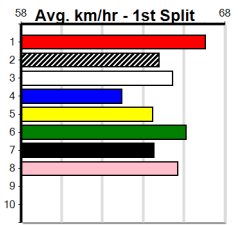

PHOTO MAN AT STUD

Distance: 595m, Race Type: Grade 5, Total Prizemoney: $10,095
1st: $6,800, 2nd: $2,095, 3rd: $1,050, 4th: $150

3

7:43PM

(VIC time)

Watchdog Tips: **0 0 0 0** Bet: **0**