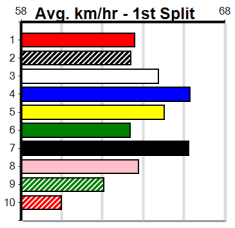

DOG LOTTO TONIGHT $$$ TO BE WON

Distance: 515m, Race Type: Mixed 6/7, Total Prizemoney: $8,785
1st: $5,900, 2nd: $1,820, 3rd: $915, 4th: $150

1

7:04PM
(VIC time)

Watchdog Tips: **0 0 0 0** Bet: _____