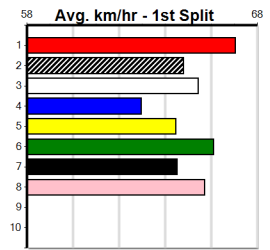

PHOTO MAN AT STUD

Distance: 595m, Race Type: Grade 5, Total Prizemoney: $10,095
1st: $6,800, 2nd: $2,095, 3rd: $1,050, 4th: $150

Watchdog Tips:

Bet:

Form Box Wgt Dist Track Date Time BON Margin 1st/2nd (Time) PIR Checked Comment W/R Split 1 S/P Grade

HELLO PA [5] BE Bitch Sep-21 Sire: SUPERIOR PRODUCT Dam: MA'S PLUM JAM Trainer: David Burnett (Little River)
Winning Distances: < 300m (0) 300 - 399m (0) 400 - 499m (0) 500 - 599m (3) 600 - 699m (2) > 700m (0)
Winning Weights: 28.1(1) 28.4(1) 28.8(1) 29.0(1) 29.1(1)
2nd (1) 28.3 500 BEN R7 26-Jul-24 28.24 27.89 5.00L BUN STORM (27.89) M/333 . . . 6.62 $13.30 5
4th (8) 28.6 545 BAL R6 07-Aug-24 31.38 31.06 4.50L SUNNYSIDE JO (31.06) M/4443 . . . 6.86 $16.10 S
3rd (4) 28.5 525 MEP R5 14-Aug-24 30.51 29.83 3.00L UTRILLO BALE (30.32) M/5443 . . . 5.29 $4.20 5
4th (1) 28.6 515 SAN R12 22-Aug-24 29.92 29.31 4.50L MEPUNGA LUNA (29.62) M/4544 . . . 5.25 $3.20 5
6th (2) 29.2 525 MEA R12 07-Sep-24 30.41 29.55 6.00L HOLDEN BALE (29.99) M/6666 . . . 5.31 $10.40 5
7th (8) 28.7 600 MEP R5 18-Sep-24 35.64 34.90 11.00 VISTA CADMIUM (34.90) S/8457 . . . 9.32 $9.20 RW
ST (-) 29 525 MEP R6 18-Oct-24 30.15 . . . 2of4 . . . ST . . .
6th (1) 28.6 600 MEA R7 26-Oct-24 35.07 34.60 7.00L MISTER EASY (34.60) M/6676 . . . 9.23 $10.90 X45
Last 3 wins NOT included above
1st (6) 28.8 515 SAN R2 28-Sep-23 29.56 29.31 2.00L WILLA BALE (29.69) M/2111 . . . SW . . . 5.06 $4.50 6G
1st (3) 28.1 600 MEP R5 29-Nov-23 34.74 34.44 0.75L ONE TRICK PONY (34.78) M/3222 . . . SW . . . 9.10 $2.20 RWH
1st (4) 28.4 600 MEA R10 06-Apr-24 34.61 34.61 0.50L DOTTY'S GIFT (34.63) Q/2222 . . . SW . . . 9.17 $1.50 5

Box History table for HELLO PA [5] and Prize Best Starts Trk/Dts APM summary.

PAW ERINA (NSW)[5] RF Bitch Jul-22 Sire: ALLEN DEED Dam: FANTA BALE Trainer: Mark Delbridge (Balliang)
Winning Distances: < 300m (0) 300 - 399m (0) 400 - 499m (1) 500 - 599m (2) 600 - 699m (0) > 700m (0)
Winning Weights: 25.9(1) 26.5(1) 26.7(1)
1st (1) 26.7 595 SAP R3 16-Sep-24 34.89 34.89 0.50L MY MUM ROCKS (34.92) M/1111 . . . 9.30 $2.20 RW
3rd (4) 26.9 525 MEA R12 21-Sep-24 30.54 29.88 4.50L CLOUD SCOOTIN' (30.24) M/6653 . . . 5.32 $14.70 5
4th (2) 27.0 525 MEA R4 28-Sep-24 30.46 29.60 1.75L SIMPLY STYLISH (30.35) Q/3444 . . . 5.16 $4.30 5
3rd (7) 27.0 595 SAN R9 03-Oct-24 34.79 34.12 1.75L PONTING (34.68) Q/8554 . . . 9.53 $22.40 5
3rd (2) 27.2 595 SAN R5 10-Oct-24 34.81 34.00 6.00L PREMIUM EQUITY (34.39) Q/3443 . . . 9.43 $4.20 5
2nd (5) 27.4 600 MEP R6 16-Oct-24 35.11 34.58 6.00L PAYBACK (34.72) Q/1112 . . . 9.14 $4.00 RWH
4th (8) 27.4 600 MEA R6 19-Oct-24 35.15 34.38 4.75L MISTER EASY (34.83) M/7765 . . . 9.44 $25.90 5
4th (3) 27.0 600 MEA R5 26-Oct-24 35.42 34.60 8.50L LANFRANCO (34.84) M/5455 . . . 9.51 $32.30 RWF
Last 3 wins NOT included above
1st (2) 25.9 410 HOR R1 14-May-24 23.82 23.14 2.75L LEGITIMATE (24.00) Q/11 . . . SW . . . 10.60 $2.70 M
1st (8) 26.5 595 SAN R2 25-Jul-24 34.75 34.34 1.75L PAW FLASH (34.86) Q/1111 . . . 9.30 $29.10 X67

Box History table for PAW ERINA (NSW)[5] and Prize Best Starts Trk/Dts APM summary.