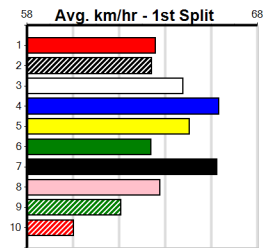

1
7:04PM

(VIC time)

DOG LOTTO TONIGHT $$$ TO BE WON

Distance: 515m, Race Type: Mixed 6/7, Total Prizemoney: $8,785
1st: $5,900, 2nd: $1,820, 3rd: $915, 4th: $150

Watchdog Tips:

Bet:

Form Box	Wgt	Dist	Track	Date	Time	BON	Margin	1st/2nd (Time)	PIR	Checked	Comment	WR	Split 1	S/P	Grade

1

PAW BARTON (NSW)[7]
WF Dog Jan-23 Sire: FERNANDO BALE Dam: ZELZER ALLEN Trainer: Thomas Dailly (Anakie)
Owner(s): B Wheeler
Winning Distances: < 300m (0) 300 - 399m (0) 400 - 499m (1) 500 - 599m (0) 600 - 699m (0) > 700m (0)
Winning Weights: 32.9(1)

4th (7)	32.7	525	MEP	R2	18-Sep-24	30.84	29.87	7.50L SWEET AS SARAH (30.33)	M/5444	SW	5.26	$10.30	M
1st (7)	32.9	450	BAL	R4	25-Sep-24	25.94	25.40	2.25L VISTA VANADIUM (26.08)	M/322		6.79	$4.00	MH
5th (7)	32.7	450	BAL	R4	02-Oct-24	25.96	25.12	7.50L PAW FABIAN (25.46)	S/777		6.84	$2.30	MF
2nd (2)	33.2	450	BAL	R9	09-Oct-24	25.83	25.19	2.75L PAW YANELLE (25.64)	M/555		6.72	$3.60	7
2nd (1)	32.5	515	SAP	R4	14-Oct-24	30.41	29.64	7.50L SPRING REGENCY (29.91)	S/6533		5.36	$4.20	X67H
6th (2)	32.8	525	MEA	R1	19-Oct-24	31.29	29.71	15.00 EXTINGCT (30.28)	M/3666		5.21	$12.60	7
3rd (1)	32.5	515	SAN	R2	24-Oct-24	29.63	29.13	2.25L ALABAMA JAMMER (29.47)	M/5433		5.14	$26.30	X67F

Last 3 wins NOT included above

Box History

Bx	1st	2nd	3rd	4th	5th	6th	7th	8th
1		1	1					
2							1	
3								
4								
5								
6								
7	1			1	1			
8								

Prize Best	$3980.00
Starts	29.63(1)-24/10/24
Trk/Dts	7-1-2-1
APM	2-0-1-1 3629

2

KIWI MAKAVELI [6]
BD Bitch Jan-23 Sire: FERNANDO BALE Dam: LALA KIWI Trainer: Thomas Dailly (Anakie)
Owner(s): DAILLY GREYHOUND FARMS (SYN), G Dailly, T Dailly
Winning Distances: < 300m (0) 300 - 399m (0) 400 - 499m (1) 500 - 599m (1) 600 - 699m (0) > 700m (0)
Winning Weights: 26.0(1) 26.4(1)

1st (1)	26.4	525	MEP	R2	11-Sep-24	30.51	30.15	5.00L KANSAS CHIEF (30.85)	Q/1111	5.27	$3.50	MH
3rd (6)	26.3	525	MEA	R1	21-Sep-24	31.25	29.88	20.00 GAMBELLA (29.88)	S/8433	5.40	$10.40	MF
4th (5)	26.1	525	MEP	R9	25-Sep-24	30.59	29.64	5.50L KNURLING (30.23)	Q/2122	5.21	$7.80	7
7th (2)	25.8	450	BAL	R11	02-Oct-24	25.90	25.12	8.50L WHISKY TRIP (25.32)	M/777	6.85	$14.00	X67
6th (6)	25.8	515	SAN	R1	10-Oct-24	30.57	29.13	8.50L PAW SUMMER (29.99)	M/7555	5.26	$31.50	X67
7th (6)	25.9	515	SAP	R7	14-Oct-24	30.54	29.64	9.50L PAW ALEXIS (29.88)	M/6677	5.30	$20.90	X67H
3rd (8)	26.0	525	MEA	R2	19-Oct-24	30.80	29.71	3.75L SPEEDY RICCARDO (30.55)	M/5455	5.28	$4.70	7
1st (2)	26.0	450	BAL	R4	23-Oct-24	25.72	24.99	2.25L LALA BUFFY (25.86)	Q/333	6.61	$5.40	X67

Last 3 wins NOT included above

Box History

Bx	1st	2nd	3rd	4th	5th	6th	7th	8th
1	1							
2		1						
3							1	
4								
5								
6			1			1	1	
7								
8			1					

Prize Best	$5755.00
Starts	30.54(6)-14/10/24
Trk/Dts	8-2-0-2
APM	2-0-0-0 5177