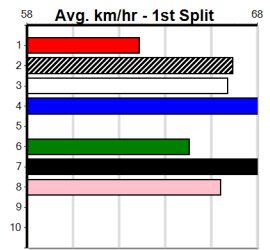

7

9:01PM

(VIC time)

Distance: 515m, Race Type: Special Event, Total Prizemoney: $9,055
1st: $6,100, 2nd: $1,870, 3rd: $935, 4th: $150

Watchdog Tips:

Bet:

Table with columns: Form Box, Wgt, Dist, Track, Date, Time, BON, Margin, 1st/2nd (Time), PIR, Checked, Comment, WR, Split 1, S/P, Grade

SPEDDY RICCARDO [6]
LTF Dog Jul-22 Sire: FLYING RICCIARDO Dam: KARISE FUSILEER
Owner(s): G Davies
Trainer: Glen Davies (Bolinda)
Winning Distances: < 300m (0) 300 - 399m (0) 400 - 499m (1) 500 - 599m (1) 600 - 699m (0) > 700m (0)
Winning Weights: 34.7(1) 35.8(1)
Race results table with columns: Rank, Dog, Date, Time, Margin, Sire, Dam, PIR, Checked, Comment, WR, Split 1, S/P, Grade

Box History table for Speddy Riccardo
Bx 1st 2nd 3rd 4th 5th 6th 7th 8th
Prize Best Starts Trk/Dts APM

BAGMAN [2]
BK Dog Jan-22 Sire: SHIMA SHINE Dam: ABSOLUTE RUBY
Owner(s): Ruby Syndicate (SYN), R Matthews, A Scott, M Lowe, E Scott, N Brown, D Gleeson, G Johnson, V
Trainer: Dawn Johnston (Toongabbie)
Winning Distances: < 300m (0) 300 - 399m (3) 400 - 499m (5) 500 - 599m (6) 600 - 699m (0) > 700m (0)
Winning Weights: 30.9(1) 31.0(1) 31.3(1) 31.9(1) 32.3(1) 32.4(1) 33.3(2) 33.4(1) 33.5(1) 33.7(2) 34.1(2)
Race results table with columns: Rank, Dog, Date, Time, Margin, Sire, Dam, PIR, Checked, Comment, WR, Split 1, S/P, Grade

Box History table for Bagman
Bx 1st 2nd 3rd 4th 5th 6th 7th 8th
Prize Best Starts Trk/Dts APM

PAW OSWALD (NSW)[4]
BK Dog Nov-22 Sire: FERAL FRANKY Dam: DYNA WINTER
Owner(s): B Wheeler
Trainer: Mark Delbridge (Balliang)
Winning Distances: < 300m (0) 300 - 399m (0) 400 - 499m (4) 500 - 599m (3) 600 - 699m (0) > 700m (0)
Winning Weights: 31.1(2) 31.2(1) 31.3(1) 31.4(2) 31.8(1)
Race results table with columns: Rank, Dog, Date, Time, Margin, Sire, Dam, PIR, Checked, Comment, WR, Split 1, S/P, Grade

Box History table for Paw Oswald
Bx 1st 2nd 3rd 4th 5th 6th 7th 8th
Prize Best Starts Trk/Dts APM

NANGAR GYPSY (NSW)[5]
F Bitch Oct-21 Sire: ASTON DEE BEE Dam: NANGAR SILK
Owner(s): Tracsan Racing (SYN), A Barnes, D Barnes, S Spratt, C Spratt, T Barnes
Trainer: Dennis Barnes (Cudal)
Winning Distances: < 300m (0) 300 - 399m (1) 400 - 499m (7) 500 - 599m (8) 600 - 699m (0) > 700m (0)
Winning Weights: 28.5(4) 28.6(1) 28.7(2) 28.9(3) 29.0(1) 29.2(1) 29.3(1) 29.4(2) 29.9(1)
Race results table with columns: Rank, Dog, Date, Time, Margin, Sire, Dam, PIR, Checked, Comment, WR, Split 1, S/P, Grade

Box History table for Nangar Gypsy
Bx 1st 2nd 3rd 4th 5th 6th 7th 8th
Prize Best Starts Trk/Dts APM

*** VACANT BOX ***
Owner(s):
Sire: Dam:
Trainer:
Winning Distances: < 300m (0) 300 - 399m (0) 400 - 499m (0) 500 - 599m (0) 600 - 699m (0) > 700m (0)
Winning Weights:
Box History

5