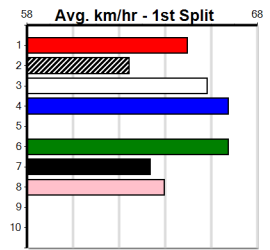

Box History

MELBOURNE CUP HEATS NIGHT 23

Distance: 515m, Race Type: Grade 5, Total Prizemoney: \$8,785
1st: \$5,900, 2nd: \$1,820, 3rd: \$915, 4th: \$150

Watchdog Tips: [] [] [] [] [] Bet: []

FLYING MUFFIN [5]
BK Bitch Oct-22 Sire: MY REDEEMER Dam: FLYING UNICORN
Owner(s): T Erenshaw
Trainer: Kim Erenshaw (Junction Village)
Winning Distances: < 300m (0) 300 - 399m (1) 400 - 499m (3) 500 - 599m (2) 600 - 699m (0) > 700m (0)
Winning Weights: 24.5(1) 24.7(1) 25.1(1) 25.3(2) 25.4(1)
Race results table with columns: 2nd(6), 3rd(3), 4th(4), 5th(1), 6th(1), 7th(1), 8th(1), 9th(1), 10th(1)
Box History table with columns: Bx, 1st, 2nd, 3rd, 4th, 5th, 6th, 7th, 8th
Prize Best Starts Trk/Dts APM