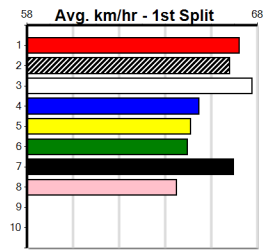

SPORTSBET MELBOURNE CUP PRELUDE 8

Distance: 515m, Race Type: Special Event, Total Prizemoney: $9,055
1st: $6,100, 2nd: $1,870, 3rd: $935, 4th: $150

Watchdog Tips:

Bet:

Form Box Wgt Dist Track Date Time BON Margin 1st/2nd (Time) PIR Checked Comment W/R Split 1 S/P Grade

UTRILLO BALE (NSW)[4]
BD Bitch May-22 Sire: CHRISTO BALE Dam: HELGA BALE
Owner(s): B Wheeler
Trainer: Samantha Grenfell (Anakie)
Winning Distances: < 300m (0) 300 - 399m (0) 400 - 499m (2) 500 - 599m (7) 600 - 699m (0) > 700m (0)
Winning Weights: 26.9(1) 27.1(1) 27.3(1) 27.4(1) 27.9(2) 28.0(1) 28.1(2)

IN THE HUB [1]
BD Dog Dec-21 Sire: FERNANDO BALE Dam: ACCUSED
Owner(s): R Thompson
Trainer: David Crawford (Pearcedale)
Winning Distances: < 300m (0) 300 - 399m (0) 400 - 499m (6) 500 - 599m (14) 600 - 699m (0) > 700m (0)
Winning Weights: 31.6(4) 31.7(1) 31.8(4) 31.9(2) 32.0(1) 32.1(4) 32.2(1) 32.3(1) 32.4(1) 32.5(1)

ZIPPING MINAJ (NSW)[5]
F Bitch Dec-21 Sire: AUSSIE INFRARED Dam: ZIPPING MEG
Owner(s): Hallinan Hallinan (SYN), M Hallinan, F Hallinan
Trainer: Thomas Dailly (Anakie)
Winning Distances: < 300m (0) 300 - 399m (0) 400 - 499m (2) 500 - 599m (8) 600 - 699m (0) > 700m (0)
Winning Weights: 28.3(2) 28.4(2) 28.5(2) 28.6(2) 28.7(1) 29.1(1)

TAMMY MCIVOR [5]
RF Bitch May-22 Sire: FERAL FRANKY Dam: MCIVOR VERNA
Owner(s): B Priest
Trainer: Barry Priest (Junortoun)
Winning Distances: < 300m (0) 300 - 399m (0) 400 - 499m (2) 500 - 599m (2) 600 - 699m (0) > 700m (0)
Winning Weights: 29.0(2) 29.6(1) 29.7(1)

MASTER PABLO (NZ)[4]
WBE Dog Feb-22 Sire: HOOKED ON SCOTCH Dam: OAKMOUNT
Owner(s): J Arthur
Trainer: Jason Thompson (Pearcedale)
Winning Distances: < 300m (0) 300 - 399m (0) 400 - 499m (10) 500 - 599m (6) 600 - 699m (0) > 700m (0)
Winning Weights: 30.4(1) 30.7(3) 30.8(1) 31.0(3) 31.1(4) 31.3(3) 31.4(1)

1

2

3

4

5