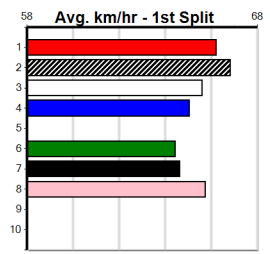

9

9:40PM

(VIC time)

Distance: 515m, Race Type: Special Event, Total Prizemoney: $9,055
1st: $6,100, 2nd: $1,870, 3rd: $935, 4th: $150

Watchdog Tips:

Bet:

Table with columns: Form Box, Wgt, Dist, Track, Date, Time, BON, Margin, 1st/2nd (Time), PIR, Checked, Comment, W/R, Split 1, S/P, Grade

Bern By [4]
BD Dog Feb-21 Sire: BERNARDO Dam: FERNANDO'S ANGEL
Owner(s): C Patrick
Trainer: Jeff Galea (Brookfield)
Winning Distances: < 300m (0) 300 - 399m (4) 400 - 499m (3) 500 - 599m (5) 600 - 699m (0) > 700m (0)
Winning Weights: 29.1(1) 29.3(1) 29.4(1) 29.5(1) 29.6(2) 29.9(1) 30.0(2) 30.3(1) 30.4(1) 30.8(1)
Box History table and Prize Best Starts table included.

Deadly Avenger [5]
BK Dog Sep-22 Sire: TOMMY SHELBY Dam: AVENGER LASS
Owner(s): R Oppenhuus
Trainer: George Borg (Maryborough)
Winning Distances: < 300m (0) 300 - 399m (0) 400 - 499m (2) 500 - 599m (3) 600 - 699m (0) > 700m (0)
Winning Weights: 31.7(1) 32.2(2) 32.3(1) 32.4(1)
Box History table and Prize Best Starts table included.

Where It Began [4]
BE Dog Mar-22 Sire: TOMMY SHELBY Dam: ART NOUVEAU
Owner(s): CHAMPAGNE PTN (SYN), S Smith, A Langton
Trainer: Angela Langton (Anakie)
Winning Distances: < 300m (0) 300 - 399m (0) 400 - 499m (2) 500 - 599m (4) 600 - 699m (0) > 700m (0)
Winning Weights: 35.0(1) 35.1(1) 35.4(2) 35.7(1) 35.8(1)
Box History table and Prize Best Starts table included.

Dr. Farrah [4]
BK Bitch Jan-22 Sire: BERNARDO Dam: SWEET DEMI
Owner(s): DOCTORS KENNELS (SYN), J McMahon, J Gill
Trainer: Kimberley McMahon (Darriman)
Winning Distances: < 300m (0) 300 - 399m (4) 400 - 499m (5) 500 - 599m (2) 600 - 699m (0) > 700m (0)
Winning Weights: 23.2(1) 23.8(3) 23.9(1) 24.0(1) 24.2(1) 24.3(1) 24.4(1) 24.6(1) 25.4(1)
Box History table and Prize Best Starts table included.

*** VACANT BOX ***
Owner(s):
Trainer:
Winning Distances: < 300m (0) 300 - 399m (0) 400 - 499m (0) 500 - 599m (0) 600 - 699m (0) > 700m (0)
Winning Weights:
Box History table included.

1

2

3

4

5