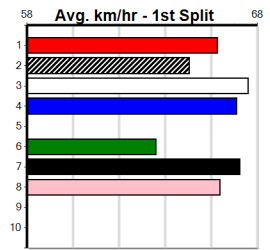

Box History

SPORTSBET MELBOURNE CUP PRELUDE 9

Distance: 515m, Race Type: Special Event, Total Prizemoney: \$9,055
1st: \$6,100, 2nd: \$1,870, 3rd: \$935, 4th: \$150

Watchdog Tips:

Bet:

Form Box Wgt Dist Track Date Time BON Margin 1st/2nd (Time) PIR Checked Comment WR Split 1 S/P Grade