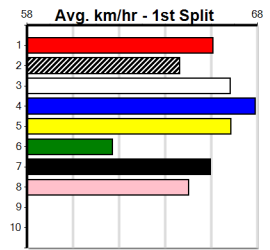

SHOOTOUT FRIDAY 15 NOVEMBER

Distance: 515m, Race Type: Grade 5, Total Prizemoney: $8,785
1st: $5,900, 2nd: $1,820, 3rd: $915, 4th: $150

Watchdog Tips:

Bet:

Table with columns: Form Box, Wgt, Dist, Track, Date, Time, BON, Margin, 1st/2nd (Time), PIR, Checked, Comment, WR, Split 1, S/P, Grade

COME TO PARTY [5]
BK Dog Jan-23 Sire: FERNANDO BALE Dam: IT'S MY PARTY
Owner(s): CHAMPAGNE PTN (SYN), S Smith, A Langton
Trainer: Angela Langton (Anakie)

NO MORE GAMES [5]
BD Dog Jun-22 Sire: HANDSOME PRINCE Dam: PAY CALL
Owner(s): K Cottrell
Trainer: Kayla Cottrell (Pearcedale)

PRETTY HOT [5]
RF Bitch Feb-22 Sire: ORSON ALLEN Dam: TINK
Owner(s): A Smithson
Trainer: Gerard O'keeffe (Neerim Junction)

DEROGATIVE [5]
BK Dog May-22 Sire: ASTON DEE BEE Dam: APPOINTED
Owner(s): A Tullio
Trainer: Geoffrey Mitchell (Spotswood)

LUXFORD [5]
BK Dog May-22 Sire: SHIMA SHINE Dam: ITA LOUISA
Owner(s): S Toner
Trainer: Stephen Toner (Bunyip)

1

2

3

4

5

Box History table for Come to Party [5]

Box History table for No More Games [5]

Box History table for Pretty Hot [5]

Box History table for Derogative [5]

Box History table for Luxford [5]