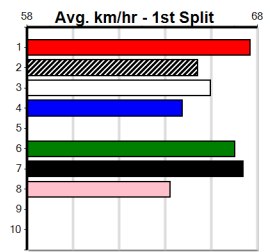

BOOK NOW FOR CALCUTTA NIGHT 23

Distance: 515m, Race Type: Mixed 4/5, Total Prizemoney: \$9,055
1st: \$6,100, 2nd: \$1,870, 3rd: \$935, 4th: \$150

Watchdog Tips: [] [] [] [] Bet: []

INVICTUS HARRY [4]
BK Dog Mar-21 Sire: FERNANDO BALE Dam: JUBILATION
Owner(s): J Wynd
Trainer: Joyce Condon (Devon Meadows)
Winning Distances: < 300m (0) 300 - 399m (3) 400 - 499m (4) 500 - 599m (9) 600 - 699m (0) > 700m (0)
Winning Weights: 33.5(1) 33.8(1) 33.9(1) 34.0(2) 34.1(3) 34.2(1) 34.3(4) 34.4(1) 34.5(1) 35.1(1)
Last 3 wins NOT included above