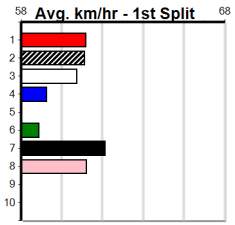

FAMILY HALLOWEEN NIGHT 31ST OCTOB

Distance: 450m, Race Type: Maiden, Total Prizemoney: $2,535
1st: $1,680, 2nd: $520, 3rd: $260, 4th: $75

4

6:09PM

(VIC time)

DAD'S PLUM SAUCE (4) has continued to get better with every run and she can assume control soon after box rise. VERY SNEAKY (6) was well supported on debut and he will be better for the run. LIFE AWAITS (7) can run a cheeky race

Watchdog Tips: 4 6 7 8 **Bet:** Win 4