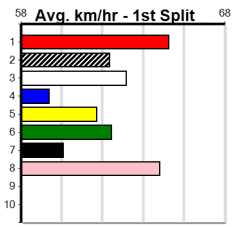

Ballarat

BALLARAT RACE 13

13 (E1)

9:12PM

(VIC time)

Distance: 390m, Race Type: Grade 7, Total Prizemoney: $2,925
1st: $1,950, 2nd: $600, 3rd: $300, 4th: $75

ALIIR (1) was a dazzling 21.95 Warrnambool winner and she is drawn to lead throughout again.
MISS GEORGIE LEE (6) showed her true talent at Geelong last time and she can work into the mix
mid race. SAINT XAVIER (3) is better than his past few runs

Watchdog Tips:

1

6

3

4

Bet:

Win 1