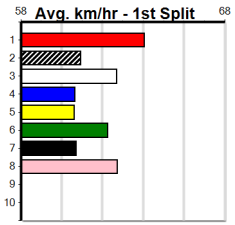

TOWN & COUNTRY LINE MARKING

Distance: 450m, Race Type: Grade 7, Total Prizemoney: $2,925
1st: $1,950, 2nd: $600, 3rd: $300, 4th: $75

10

8:13PM

(VIC time)

TAKE NOTICE (1) has continued to improve with each run and he is drawn to make every post a winner. DEAL CLOSER (3) was far from disgraced last time. Should run 2nd or 3rd for sure.

Watchdog Tips: **1** **3** **8** **7** **Bet:** **Win 1**