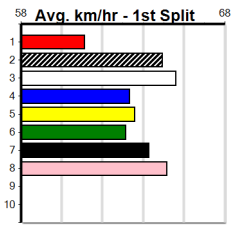

11

8:34PM

(VIC time)

LADY REPLICAS (3) led for a long way two runs back and she will find this a little easier. PENNY'S JADE (8) has been solidly placed in her past two and she will be on the pace from the outset. ABLETT FLYER (5) just needs a little room early on