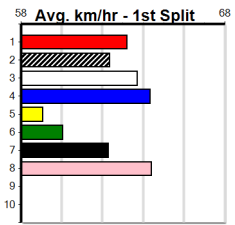

SWEET NETTY'S CATERING

Distance: 450m, Race Type: Mixed 6/7, Total Prizemoney: $2,925
1st: $1,950, 2nd: $600, 3rd: $300, 4th: $75

ASTON BAMFORD (7) has turned in some cracking performances at Shepparton recently and he looks very well graded in this event. JILL'S JULIETTE (8) showed her true talent last time out and she will be in the firing line from the outset.

Watchdog Tips:

7

8

3

1

Bet:

Win 7