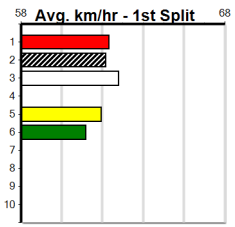

SPORTSBET SAME RACE MULTI

Distance: 390m, Race Type: Maiden, Total Prizemoney: $2,535
1st: $1,680, 2nd: $520, 3rd: $260, 4th: $75

2
5:27PM
(VIC time)

MAJOR LIGHTYEAR (2) has shown improvement in her past two and she gets her chance to break through. MAYFAIR JILL (3) has been far from disgraced in her past two and she can settle on the speed. DOONGALLA SHANE (5) had support on debut

Watchdog Tips:

2

3

5

8

Bet:

Win 2