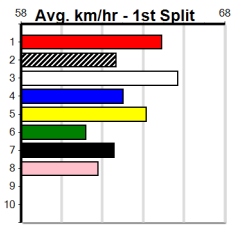

# TWO MORE RACES TO GO

Distance: 390m, Race Type: Grade 7, Total Prizemoney: \$2,925  
1st: \$1,950, 2nd: \$600, 3rd: \$300, 4th: \$75

SPEEDY EASY (3) was a top 22.54 debut winner at Geelong and she appears to be a nice prospect.  
ELEVATE (2) is better than his past two runs