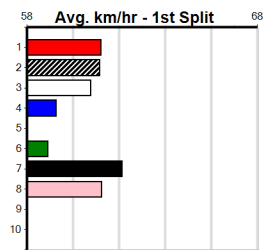

FAMILY HALLOWEEN NIGHT 31ST OCTOBER

Distance: 450m, Race Type: Maiden, Total Prizemoney: $2,535
1st: $1,680, 2nd: $520, 3rd: $260, 4th: $75

DAD'S PLUM SAUCE (4) has continued to get better with every run and she can assume control soon after box rise. VERY SNEAKY (6) was well supported on debut and he will be better for the run. LIFE AWAITS (7) can run a cheeky race

Watchdog Tips: **4** **6** **7** **8** **Bet:** **Win 4**

1

LITERALLY [M] Had a few chances, can push wide, tough ask **$12.00**
BK Bitch Mar-21 Sire: DELIVER Dam: URANA VEE EIGHT
Owner(s): C Baker Trainer: Colin Baker (Lara)
Winning Distances: < 300m (0) 300 - 399m (0) 400 - 499m (0) 500 - 599m (0) 600 - 699m (0) > 700m (0)
Winning Weights:
3rd (6) 26.5 390 BAL R2 01-Sep-24 23.12 22.35 4.00L COUNTY TYRONE (22.84) M/32 8.98 $9.10 T3-M
6th (3) 26.4 450 BAL R2 18-Sep-24 26.31 25.18 11.00 REIKO VENUS (25.58) M/535 6.86 $56.30 M
5th (3) 26.5 460 GEL R2 24-Sep-24 26.87 25.77 11.00 ALBUS DUMBLEDORE M/444 6.89 $11.20 M
5th (3) 26.4 400 GEL R1 28-Sep-24 23.34 22.46 12.00 HE'S ALL THAT (22.52) M/45 8.74 $25.40 M
6th (5) 26.5 460 GEL R4 01-Oct-24 26.75 26.08 9.00L PAW IMPERIAL (26.14) M/664 6.90 $80.30 M
5th (8) 27.2 390 BAL R1 17-Oct-24 23.28 22.15 8.00L ALWAYS LOYAL (22.74) S/65 8.88 $17.10 T3-M
3rd (1) 28.1 460 GEL R3 21-Oct-24 26.56 25.87 8.00L QUEEN KIMETTO (26.02) M/333 6.69 $85.30 M
5th (3) 28.4 425 BEN R1 29-Oct-24 25.06 24.05 10.00 MORAINÉ DEMON (24.38) M/754 6.87 $12.00 M
Last 3 wins NOT included above

Box History

Bx	1st	2nd	3rd	4th	5th	6th	7th	8th
1	1	1	1	1	1	1	1	1
2								
3		1	1	1	3	1	1	
4	1	2	1					
5	1	1	1	1	1			
6			4	1				
7					1			2
8					4			

Prize	$3360.00
Best	26.31(3)-18/9/24
Starts	35-0-4-10
Trk/Dts	2-0-0-0
APM	1314

2

MIKAELA'S JOY (SA)[M] Solid effort two runs back, include in exotics **$7.50**
BD Bitch Feb-23 Sire: BARCIA BALE Dam: LILY PAD
Owner(s): A Lapinskas Trainer: Lisa Delbridge (Balliang)
Winning Distances: < 300m (0) 300 - 399m (0) 400 - 499m (0) 500 - 599m (0) 600 - 699m (0) > 700m (0)
Winning Weights:
3rd (3) 28.0 390 BAL R3 11-Sep-24 22.64 22.05 3.75L THAT'S MY COUSIN (22.39) M/33 8.66 $2.30 M
5th (2) 28.1 390 WBL R2 19-Sep-24 23.16 22.11 12.00 WALTZING BUSTER (22.39) S/45 9.31 $2.70 M
4th (5) 28.5 410 HOR R1 24-Sep-24 24.12 22.93 8.00L LEONESSA (23.59) S/45 10.83 $5.50 M
2nd (3) 27.8 435 SLE R2 29-Sep-24 25.07 24.44 1.25L LOTS OF BUGS (24.99) S/422 5.47 $3.10 MH
8th (6) 27.8 435 SLE R2 06-Oct-24 25.44 24.16 17.00 SPRING REGENCY (24.28) S/888 5.61 $33.20 MF
4th (3) 28.3 460 GEL R3 11-Oct-24 26.55 25.86 3.25L DIABLO SIXTEEN (26.34) M/433 6.84 $19.00 M
2nd (8) 28.2 450 BAL R3 16-Oct-24 25.67 25.02 1.00L ELEVATE (25.61) M/222 6.76 $5.90 M
6th (7) 28.0 450 BAL R10 24-Oct-24 26.69 25.39 18.00 QUEST FOR ANGEL (25.48) S/675 6.89 $3.40 M
Last 3 wins NOT included above

Box History

Bx	1st	2nd	3rd	4th	5th	6th	7th	8th
1	1							
2				1				
3	1	1	1					
4								
5				1				
6								1
7						1		
8	1							

Prize	$1970.00
Best	25.67(8)-16/10/24
Starts	9-0-3-1
Trk/Dts	2-0-1-0
APM	1799