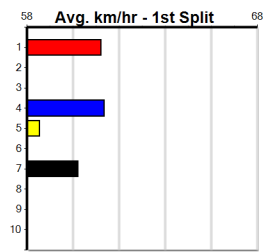

BALLARAT GREYHOUNDS BINGO EVERY

Distance: 390m, Race Type: Maiden, Total Prizemoney: $2,535
1st: $1,680, 2nd: $520, 3rd: $260, 4th: $75

The well bred MADDY GIBLET (8) is a member of a powerful kennel and she is sure to have plenty of support. PAW ZACHARY (7) trialed well here recently and he is expected to fire. NICK'S MATE (3) must be respected on debut.

Watchdog Tips: **8** **7** **3** **2** **Bet:** Box Quinella 3,7,8 ($10 for 333.33%)

OAKOVER ROAD [M] **$14.00**
Placed in only one of seven here, prefer others
BK Dog Mar-22 Sire: CHRISTO BALE Dam: ROSE ROYCE Trainer: Suzanne Mannion (Gordon)
Owner(s): M Delbridge
Winning Distances: < 300m (0) 300 - 399m (0) 400 - 499m (0) 500 - 599m (0) 600 - 699m (0) > 700m (0)
Winning Weights:
ST (-) 34.1 400 GEL 02-Jul-24 23.49 4.75L Trial Not Cleared M/24 . 4of5 . . ST
ST (-) 33.7 400 GEL 23-Jul-24 . Trial Not Cleared S/55 . Pof5 . 8.32 . ST
ST (-) 33.7 400 GEL 03-Sep-24 23.28 9.50L Trial Cleared S/43 . 3of8 . . ST
5th (4) 33.9 390 BAL R2 30-Sep-24 23.19 22.39 7.50L WALTZING BRUTE (22.69) S/87 . . . 9.00 $12.50 T3-M
5th (1) 33.8 390 BAL R2 07-Oct-24 23.35 22.52 6.00L TIMMY TIME (22.96) M/55 . . . 8.81 $7.00 T3-M
6th (8) 33.7 390 BAL R1 14-Oct-24 23.46 22.18 11.00 STILTON INDIE (22.76) S/66 . . . 8.80 $7.90 T3-M
4th (4) 33.3 390 BAL R3 17-Oct-24 22.86 22.15 7.50L MORAINÉ ARIANA (22.35) M/45 . . . 8.91 $9.10 T3-M
7th (4) 33.4 390 BAL R3 24-Oct-24 23.44 22.08 17.00 HIM TARZAN (22.29) S/77 . . . 9.10 $55.80 M
Last 3 wins NOT included above

Bx	1st	2nd	3rd	4th	5th	6th	7th	8th
1					1			
2	1							
3								1
4				1	1			1
5								
6		1	1		1			
7								
8						1		

Prize Best	$1120.00
Starts	22.80(6)-17/4/24
Trk/Dts	10-0-2-1
APM	7-0-1-0 342

SILVER COIN [M] **$5.00**
Well bred, in good hands, must keep safe
BK Bitch Mar-23 Sire: ASTON RUPEE Dam: IT'S A BLUSH Trainer: Lisa Delbridge (Balliang)
Owner(s): G Black
Winning Distances: < 300m (0) 300 - 399m (0) 400 - 499m (0) 500 - 599m (0) 600 - 699m (0) > 700m (0)
Winning Weights:
Last 3 wins NOT included above

Bx	1st	2nd	3rd	4th	5th	6th	7th	8th
1								
2								
3								
4								
5								
6								
7								
8								

Prize Best	$0
Starts	FSH
Trk/Dts	0-0-0-0
APM	0-0-0-0 0

NICK'S MATE [M] **$6.00**
Dam has produced some stars, watch betting
BK Dog Jul-22 Sire: BEAST UNLEASHED Dam: MEPUNGA FAME Trainer: Jordan Cooper (Lethbridge)
Owner(s): J Cooper
Winning Distances: < 300m (0) 300 - 399m (0) 400 - 499m (0) 500 - 599m (0) 600 - 699m (0) > 700m (0)
Winning Weights:
Last 3 wins NOT included above

Bx	1st	2nd	3rd	4th	5th	6th	7th	8th
1								
2								
3								
4								
5								
6								
7								
8								

Prize Best	$0
Starts	FSH
Trk/Dts	0-0-0-0
APM	0-0-0-0 0