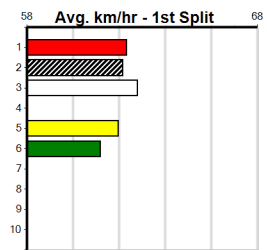

SPORTSBET SAME RACE MULTI

Distance: 390m, Race Type: Maiden, Total Prizemoney: $2,535
1st: $1,680, 2nd: $520, 3rd: $260, 4th: $75

MAJOR LIGHTYEAR (2) has shown improvement in her past two and she gets her chance to break through. MAYFAIR JILL (3) has been far from disgraced in her past two and she can settle on the speed. DOONGALLA SHANE (5) had support on debut

Watchdog Tips: **2** **3** **5** **8** **Bet:** **Win 2**

Form Box	Wgt	Dist	Track	Date	Time	BON	Margin	1st/2nd (Time)	PIR	Checked	Comment	WR	Split 1	S/P	Grade				
1	BUFFALO COWBOY [M] Well beaten in all three runs, prefer to watch $21.00																		
	BK	Dog	Feb-23													Sire: ASTON FASTNET	Dam: PRETTY MUCH	Trainer: Michael Mitchell (Gnotuk)	
	Owner(s): K Iles																		
	Winning Distances: < 300m (0) 300 - 399m (0) 400 - 499m (0) 500 - 599m (0) 600 - 699m (0) > 700m (0)																		
	Winning Weights:																		
	4th (8)	34.0	400	WGL	R2	17-Sep-24	23.51	22.38	12.00	MAKE IT POP (22.72)	M/33	SW	8.66	$15.00	M				
	7th (1)	33.9	400	WGL	R2	04-Oct-24	23.80	22.71	4.75L	JAIRON BALE (23.48)	Q/66		8.74	$4.10	M				
	5th (2)	33.8	435	SLE	R2	18-Oct-24	26.30	24.54	13.00	APPLE CHERRY (25.39)	M/355	V5	5.41	$1.80	T3-M				
	Last 3 wins NOT included above																		
	Box History																		
2	MAJOR LIGHTYEAR [M] Impressive to date, good muster, go close $2.80																		
	WF	Bitch	Dec-22													Sire: ORSON ALLEN	Dam: MAJOR SPOILS	Trainer: Brian Hodgson (Smythesdale)	
	Owner(s): B Dowler																		
	Winning Distances: < 300m (0) 300 - 399m (0) 400 - 499m (0) 500 - 599m (0) 600 - 699m (0) > 700m (0)																		
	Winning Weights:																		
	5th (3)	28.5	300	HVL	R4	22-Sep-24	17.29	16.59	11.00	HIJACK (16.59)	S/6	VO	4.12	$37.90	MH				
	2nd (5)	28.5	390	WBL	R2	17-Oct-24	22.79	21.72	1.5L	PAW HARRIS (22.69)	M/22		9.12	$5.10	M				
	2nd (8)	28.6	390	BAL	R4	24-Oct-24	22.48	22.08	3.5L	JILL'S JULIETTE (22.25)	M/22		8.53	$9.20	M				
	Last 3 wins NOT included above																		
	Box History																		
3	MAYFAIR JILL [M] Shown improvement in her past two, danger $4.00																		
	BK	Bitch	Apr-23													Sire: BERNARDO	Dam: THANK YOU JILL	Trainer: Judy Brereton (Tanjil South)	
	Owner(s): J Brereton																		
	Winning Distances: < 300m (0) 300 - 399m (0) 400 - 499m (0) 500 - 599m (0) 600 - 699m (0) > 700m (0)																		
	Winning Weights:																		
	4th (3)	24.5	435	SLE	R1	06-Oct-24	25.27	24.16	7.00L	STORMY NEO (24.78)	Q/113		5.29	$16.20	M				
	8th (7)	24.1	435	SLE	R1	13-Oct-24	25.93	24.07	16.00	ZIPPING SCOOBY (24.88)	M/477		5.37	$13.10	M				
	3rd (8)	24.1	435	SLE	R4	16-Oct-24	24.93	24.34	7.50L	TOMMY THE HOOD (24.41)	M/333		5.32	$11.40	M				
	2nd (3)	24.1	435	SLE	R1	23-Oct-24	25.35	24.65	6.00L	EVOLVE (24.94)	M/333		5.30	$1.80	M				
	Last 3 wins NOT included above																		
Box History																			
4	MISSY HIGHLAND [M] Failed on debut, needs more time, tested $16.00																		
	BK	Bitch	Nov-22													Sire: HOOKED ON SCOTCH	Dam: MISSY HA HA	Trainer: Alan Bayliss (Daisy Hill)	
	Owner(s): Bulbay (SYN), P Bull, A Bayliss																		
	Winning Distances: < 300m (0) 300 - 399m (0) 400 - 499m (0) 500 - 599m (0) 600 - 699m (0) > 700m (0)																		
	Winning Weights:																		
	7th (4)	26.0	390	BAL	R4	24-Oct-24	23.29	22.08	15.00	JILL'S JULIETTE (22.25)	S/57	W	8.99	$19.40	M				
	Last 3 wins NOT included above																		
	Box History																		
	5	DOONGALLA SHANE [M] Had support on debut, better for the run, threat $6.50																	
		RF	Dog	Apr-23													Sire: BERNARDO	Dam: MISS YOU EMMA	Trainer: Michelle Mallia (Avalon)
Owner(s): P Onley																			
Winning Distances: < 300m (0) 300 - 399m (0) 400 - 499m (0) 500 - 599m (0) 600 - 699m (0) > 700m (0)																			
Winning Weights:																			
4th (3)		31.7	425	BEN	R1	18-Oct-24	24.65	23.95	4.00L	SWEET LOVE (24.37)	M/654		6.75	$3.10	M				
Last 3 wins NOT included above																			
Box History