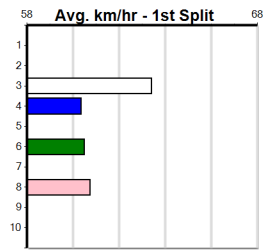

TUDOR ELECTRICAL

Distance: 390m, Race Type: Maiden, Total Prizemoney: $2,535
1st: $1,680, 2nd: $520, 3rd: $260, 4th: $75

MIDDLE EARTH (3) was ultra impressive at Warrnambool two runs back and he can assume control soon after box rise. PICHOLA RALPHY (8) was well supported in his luckless debut run and he will be better for the experience. ENDEAVOUR (2) is well bred

Watchdog Tips: **3** **8** **2** **1** **Bet:** Box Quinella 2,3,8 ($10 for 333.33%)

Form Box	Wgt	Dist	Track	Date	Time	BON	Margin	1st/2nd (Time)	PIR	Checked	Comment	WR	Split 1	S/P	Grade

1

FEROCIOUS QUEEN (NSW)[M] Dam was a classy speedster, must keep safe **$7.50**

BK Bitch Dec-22 Sire: JUNGLE DEUCE Dam: MIDNIGHT HERO
Owner(s): S Flaherty Trainer: Lisa Delbridge (Balliang)

Winning Distances: < 300m (0) 300 - 399m (0) 400 - 499m (0) 500 - 599m (0) 600 - 699m (0) > 700m (0)

Winning Weights:

Bx	1st	2nd	3rd	4th	5th	6th	7th	8th
1								
2								
3								
4								
5								
6								
7								
8								

Last 3 wins NOT included above

Prize Best		$0
Starts		FSH
Trk/Dts		0-0-0-0
APM		0

2

ENDEAVOUR [M] Dam has produced some capable types, threat **$6.00**

BK Dog Mar-23 Sire: ASTON RUPEE Dam: IT'S A BLUSH
Owner(s): G Black Trainer: Lisa Delbridge (Balliang)

Winning Distances: < 300m (0) 300 - 399m (0) 400 - 499m (0) 500 - 599m (0) 600 - 699m (0) > 700m (0)

Winning Weights:

Bx	1st	2nd	3rd	4th	5th	6th	7th	8th
1								
2								
3								
4								
5								
6								
7								
8								

Last 3 wins NOT included above

Prize Best		$0
Starts		FSH
Trk/Dts		0-0-0-0
APM		0

3

MIDDLE EARTH [M] Impressive effort two runs back, take catching **$3.40**

F Dog Nov-22 Sire: FERNANDO BALE Dam: MEPUNGA STELLAR
Owner(s): P Byrne Trainer: Peter Byrne (Koroit)

Winning Distances: < 300m (0) 300 - 399m (0) 400 - 499m (0) 500 - 599m (0) 600 - 699m (0) > 700m (0)

Winning Weights:

8th	(2)	30.1	450	WBL	R4	19-Sep-24	26.70	25.20	15.00	EXTRADITED (25.70)	S/887			7.18	$81.20	MH
2nd	(3)	30.0	390	WBL	R2	10-Oct-24	22.88	21.87	2.00L	IMPEL (22.75)	M/63			9.06	$173.40	M
2nd	(8)	30.1	390	WBL	R3	17-Oct-24	22.22	21.72	4.00L	ALIIR (21.95)	M/22			8.72	$15.00	M
5th	(6)	30.1	390	BAL	R4	24-Oct-24	23.11	22.08	13.00	JILL'S JULIETTE (22.25)	M/75			9.05	$5.40	M

Last 3 wins NOT included above

Bx	1st	2nd	3rd	4th	5th	6th	7th	8th
1								
2								1
3		1						
4								
5								
6					1			
7								
8		1						

Prize Best		$1040.00
Starts		23.11(6)-24/10/24
Trk/Dts		4-0-2-0
APM		1-0-0-0
		1040

4

WHITE IVERSON [M] Well beaten on debut, draw is a worry, tested **$21.00**

F Dog Oct-22 Sire: FERAL FRANKY Dam: ZIPPING ABILENE
Owner(s): M Chapple Trainer: Chris Armstrong (Hoppers Crossi)

Winning Distances: < 300m (0) 300 - 399m (0) 400 - 499m (0) 500 - 599m (0) 600 - 699m (0) > 700m (0)

Winning Weights:

6th	(8)	30.8	390	BAL	R3	24-Oct-24	23.14	22.08	13.00	HIM TARZAN (22.29)	Q/46			8.68	$17.90	M

Last 3 wins NOT included above

Bx	1st	2nd	3rd	4th	5th	6th	7th	8th
1								
2								
3								
4								
5								
6								
7								
8								1

Prize Best		$0.00
Starts		23.14(8)-24/10/24
Trk/Dts		1-0-0-0
APM		1-0-0-0
		0

5

ASTON HANSON [M] Well bred, in good hands, watch betting moves **$6.50**

BK Dog Jan-23 Sire: ASTON KIMETTO Dam: ASTON LAVINIA
Owner(s): R Borda Trainer: Benjamin Magri (Avalon)

Winning Distances: < 300m (0) 300 - 399m (0) 400 - 499m (0) 500 - 599m (0) 600 - 699m (0) > 700m (0)

Winning Weights:

Bx	1st	2nd	3rd	4th	5th	6th	7th	8th
1								
2								
3								
4								
5								
6								
7								
8								

Last 3 wins NOT included above

Prize Best		$0
Starts		FSH
Trk/Dts		0-0-0-0
APM		0-0-0-0
		0