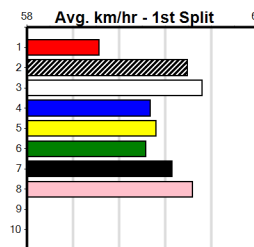

Distance: 450m, Race Type: Grade 5 T3, Total Prizemoney: $2,925
1st: $1,950, 2nd: $600, 3rd: $300, 4th: $75

LADY REPLICAS (3) led for a long way two runs back and she will find this a little easier. PENNY'S JADE (8) has been solidly placed in her past two and she will be on the pace from the outset. ABLETT FLYER (5) just needs a little room early on

Watchdog Tips: **3** **8** **5** **6** **Bet:** Win 3

1

LITTLE POPPET [5] Needs to lead, scouts wide, may find bother **$16.00**
BK Bitch Jan-21 Sire: SENNACHIE Dam: ELUSIVE ANAKE Trainer: Cody Hose (Lara)
Owner(s): C Hose
Winning Distances: < 300m (0) 300 - 399m (1) 400 - 499m (4) 500 - 599m (0) 600 - 699m (0) > 700m (0)
Winning Weights: 24.5(1) 25.0(2) 26.1(1) 26.3(1)
8th (6) 26.2 450 BAL R6 01-Sep-24 26.66 25.55 9.00L AVISWOOD (26.04) M/478 . . . W 6.86 $17.30 T3-5
1st (4) 26.1 390 BAL R14 09-Sep-24 22.46 22.01 1.25L KEMPTON BALE (22.55) Q/11 . . . W 8.55 $69.00 T3-5
6th (2) 26.0 400 GEL R5 17-Sep-24 23.56 22.79 7.50L SAM'S BOY (23.07) M/88 . . . W 9.05 $6.90 5
2nd (6) 25.8 390 BAL R14 23-Sep-24 22.63 22.35 0.50L ACE REDEEMER (22.61) M/23 . . . W 8.70 T3-5
2nd (7) 26.0 390 BAL R14 30-Sep-24 22.49 22.39 0.10L MR. FLASH (22.48) Q/12 . . . . 8.50 $6.20 T3-5
7th (5) 26.2 450 BAL R7 09-Oct-24 26.54 25.19 14.00 ARANDT ABOUT (25.57) M/457 . . . W 6.76 $153.30 5
2nd (8) 26.4 390 BAL R5 16-Oct-24 22.45 21.97 5.50L CUBAN CIGAR (22.08) M/24 . . . . 8.63 $12.10 5
6th (2) 26.4 390 BAL R14 23-Oct-24 22.81 21.71 8.00L STRESS TEST (22.26) S/88 . . . . 8.86 $90.30 5
Last 3 wins NOT included above
1st (7) 26.3 450 BAL R5 29-May-23 25.97 25.75 4.00L JASPRIZZA BALE (26.25) M/211 . . SW . 6.77 $11.00 T3-7
1st (2) 25.0 460 GEL R8 19-Sep-23 26.58 25.98 1.5L CACHI/CABAO Q/541 . . . . 6.91 $36.30 X67
1st (2) 25.0 450 BAL R5 18-Mar-24 25.62 25.47 0.25L DIRTY DASH (25.63) M/111 . . SW . 6.59 $88.60 T3-RW

2

MORAINÉ NADIA [5] Wide runner underneath is a worry, prefer others **$12.00**
F Bitch Sep-21 Sire: HOOKED ON SCOTCH Dam: RADIO SILENT Trainer: Glenn Judd (Noorat)
Owner(s): MORAINÉ (SYN), G Judd, S Judd
Winning Distances: < 300m (0) 300 - 399m (7) 400 - 499m (2) 500 - 599m (0) 600 - 699m (0) > 700m (0)
Winning Weights: 27.8(2) 28.2(1) 28.5(1) 28.6(1) 29.0(2) 29.5(1) 30.0(1)
7th (5) 29.3 390 WBL R10 22-Aug-24 22.68 21.96 10.00 SPRING PORT (22.00) M/77 . . . . 9.21 $43.10 X45
3rd (8) 28.8 450 WBL R8 26-Aug-24 25.88 25.68 3.00L ASTON REIMS (25.68) M/322 . . . . 6.74 $5.90 5
1st (1) 29.0 390 WBL R10 29-Aug-24 22.45 22.08 1.00L CRACKERJACK ROB (22.52) M/21 . . . . 8.84 $28.10 X45
5th (8) 28.3 410 HOR R12 03-Sep-24 23.71 23.05 4.50L LEKTRA LAYLA (23.39) S/66 . . . . 10.75 $6.10 5
5th (5) 28.2 410 HOR R10 10-Sep-24 23.88 22.93 4.50L DEWY NEWS (23.57) M/67 . . . . 10.81 $10.50 5
6th (4) 28.2 450 WBL R9 26-Sep-24 26.19 25.40 7.00L OCEAN SUNSET (25.70) M/665 . . . . 6.83 $3.00 5
7th (2) 28.5 390 WBL R12 10-Oct-24 22.89 21.87 12.00 CORTEZ BALE (22.10) M/77 . . . . 9.02 $34.30 FFA
5th (6) 28.5 410 HOR R12 22-Oct-24 24.02 22.99 6.50L NAPIER BALE (23.59) M/67 . . . . 10.63 $6.40 5
Last 3 wins NOT included above
1st (1) 29.0 390 WBL R11 09-Nov-23 22.08 21.95 2.25L HATCHET HARRY (22.23) Q/11 . . . . 8.59 $2.80 5
1st (6) 29.5 390 WBL R10 03-Jun-24 22.56 22.23 4.75L CAPITAL GAIN (22.88) Q/11 . . . . 8.79 $4.30 5
1st (5) 30.0 390 WBL R12 08-Aug-24 22.38 21.85 2.50L OUTSMART (22.54) Q/22 . . . . 8.77 $6.50 5