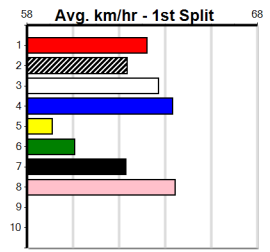

SWEET NETTY'S CATERING

Distance: 450m, Race Type: Mixed 6/7, Total Prizemoney: $2,925
1st: $1,950, 2nd: $600, 3rd: $300, 4th: $75

ASTON BAMFORD (7) has turned in some cracking performances at Shepparton recently and he looks very well graded in this event. JILL'S JULIETTE (8) showed her true talent last time out and she will be in the firing line from the outset.

Watchdog Tips: **7** **8** **3** **1** Bet: **Win 7**

1 **CORNHILL STORM [6]** Placed in two of three here, must keep safe **$16.00**
BK Bitch Nov-21 Sire: FERAL FRANKY Dam: MERCY MERCY Trainer: Scott Gibson (Harcourt)
Owner(s): S Gibson
Winning Distances: < 300m (0) 300 - 399m (0) 400 - 499m (2) 500 - 599m (0) 600 - 699m (0) > 700m (0)
Winning Weights: 25.7(1) 25.8(1)
3rd (1) 26.6 390 SHP R10 29-Aug-24 22.62 22.11 1.00L INNER SPIRIT (22.57) Q/22 . . . . 8.64 $8.70 6G
3rd (4) 26.3 390 BAL R4 01-Sep-24 22.54 22.35 2.75L NIKKI BONKERS (22.35) M/43 . . . . 8.62 $14.50 T3-6
5th (1) 26.7 500 BEN R4 13-Sep-24 28.94 28.20 4.25L CAN'T PARK THERE (28.65) M/445 . . . . 6.69 $9.50 X67
5th (3) 26.1 500 BEN R7 26-Sep-24 29.06 28.27 8.50L MORE VOLTAGE (28.48) M/666 . . . . 7.02 $5.00 T3-RW
4th (2) 26.4 425 BEN R8 02-Oct-24 24.50 23.88 6.00L ASTON MONARCHY (24.10) M/654 . . . . 6.79 $12.50 SH
4th (7) 26.4 425 BEN R4 11-Oct-24 24.45 23.69 6.50L GIACOMO (24.00) M/733 . . . . 6.72 $72.40 X67H
4th (2) 26.3 450 SHP R6 17-Oct-24 26.15 25.57 8.50L DARRA RUBY (25.57) M/564 . . . . 6.92 $8.50 T3-RW
5th (6) 26.1 500 BEN R7 26-Oct-24 28.86 28.21 4.00L SQUIGGLY GUS (28.59) M/145 . . . . 6.74 $9.60 X67
Last 3 wins NOT included above
1st (8) 25.7 425 BEN R2 21-Jun-24 24.61 23.62 1.00L WHERE TO NEXT (24.67) M/311 . . . SW 6.74 $19.70 M
1st (5) 25.8 410 HOR R4 13-Jul-24 24.00 23.35 1.00L DUKE CABOOM (24.06) M/22 . . . . 10.65 $19.00 7

2 **COLOURFUL MAGIC [6]** Handy 22.82 Geelong winner, include in exotics **$7.50**
BK Bitch Sep-22 Sire: HARD STYLE RICO Dam: COLOURFUL PAST Trainer: Michael Meyer (Bromley)
Owner(s): G Hansen
Winning Distances: < 300m (0) 300 - 399m (1) 400 - 499m (1) 500 - 599m (0) 600 - 699m (0) > 700m (0)
Winning Weights: 28.6(1) 29.2(1)
2nd (1) 28.7 390 BAL R3 01-Sep-24 22.84 22.35 4.75L ARKA NOBLE (22.51) M/42 . . . . 8.91 $2.80 T3-7
7th (3) 28.9 425 BEN R2 13-Sep-24 24.98 23.70 10.00 GOT A PULSE (24.29) M/225 . . . . 6.62 $22.60 X67
4th (8) 28.9 425 BEN R2 20-Sep-24 24.84 24.04 3.25L MORAINÉ LILLY (24.62) M/654 . . . . 6.82 $5.70 7
2nd (4) 28.9 390 BAL R9 23-Sep-24 22.82 22.35 0.50L PAW PENELOPE (22.78) M/33 . . . . 8.71 $4.50 T3-7
4th (1) 29.4 390 SHP R11 10-Oct-24 22.86 22.16 8.00L ZESTY BOY (22.33) M/65 . . . . 8.82 $12.00 X67
1st (6) 29.2 400 GEL R10 15-Oct-24 22.82 22.45 0.25L ZIVA BALE (22.83) M/21 . . . . 8.50 $25.80 X67
4th (8) 29.0 410 HOR R10 22-Oct-24 23.93 22.99 7.00L MEAN PEACE (23.47) S/44 . . . . 10.70 $14.00 6G
4th (7) 29.2 450 BAL R5 28-Oct-24 25.74 25.54 3.00L SLOAN STREET (25.54) M/454 . . . . 6.74 $5.20 T3-RW
Last 3 wins NOT included above
1st (2) 28.6 390 BAL R2 25-Aug-24 22.53 22.06 1.00L SILVERTREE FOX (22.59) M/21 . . . . 8.55 $2.20 T3-M