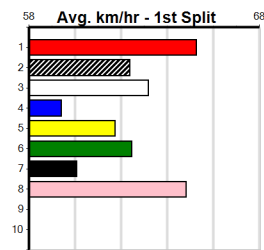

BALLARAT RACE 13

Distance: 390m, Race Type: Grade 7, Total Prizemoney: $2,925
1st: $1,950, 2nd: $600, 3rd: $300, 4th: $75

ALIIR (1) was a dazzling 21.95 Warrnambool winner and she is drawn to lead throughout again.
MISS GEORGIE LEE (6) showed her true talent at Geelong last time and she can work into the mix
mid race. SAINT XAVIER (3) is better than his past few runs

Watchdog Tips: **1** **6** **3** **4** **Bet:** **Win 1**

Form	Box	Wgt	Dist	Track	Date	Time	BON	Margin	1st/2nd (Time)	PIR	Checked	Comment	W/R	Split 1	S/P	Grade	
1	ALIIR [7] Brilliant Warrnambool winner, take catching $1.90																
	RBD Bitch		Dec-22		Sire: ASTON RUPEE		Dam: AYIA SOPHIA		Trainer: Trent Blacker (Mitchell Park)								
	Owner(s): T Blacker																
	Winning Distances: < 300m (0) 300 - 399m (1) 400 - 499m (0) 500 - 599m (0) 600 - 699m (0) > 700m (0)																
	Winning Weights: 24.8(1)																
	3rd (4)	24.3	485	HOR	R2	10-Sep-24	27.81	27.27	6.50L	WANDERING ROGUE (27.38)	M/222	.	.	.	6.79	$11.30	M
	4th (8)	24.3	485	HOR	R2	17-Sep-24	28.02	27.44	2.00L	TAKE THE STEPS (27.88)	M/434	.	.	.	6.65	$6.70	M
	5th (7)	24.6	390	WBL	R2	10-Oct-24	23.22	21.87	7.00L	IMPEL (22.75)	Q/35	.	.	.	8.94	$4.40	M
	1st (2)	24.8	390	WBL	R3	17-Oct-24	21.95	21.72	4.00L	MIDDLE EARTH (22.22)	Q/11	.	SW	.	8.49	$2.60	M
	6th (4)	24.9	390	BAL	R12	24-Oct-24	22.63	22.08	5.50L	LITTLE DARL (22.26)	M/75	.	.	.	8.64	$5.20	7
Last 3 wins NOT included above																	
Prize Best Starts Trk/Dts APM																	
22.63(4)-24/10/24 5-1-0-1 1-0-0-0 2016																	
2	BARELLEN LACE [7] Form and confidence is down, prefer to watch $12.00																
	BEED Bitch		Apr-22		Sire: FERAL FRANKY		Dam: BARELLEN PEARL		Trainer: Alfred King (Sulky)								
	Owner(s): A King																
	Winning Distances: < 300m (0) 300 - 399m (1) 400 - 499m (0) 500 - 599m (0) 600 - 699m (0) > 700m (0)																
	Winning Weights: 27.4(1)																
	7th (6)	27.5	425	BEN	R1	12-Jun-24	26.18	23.95	16.00	ARGYLE PANDORA (25.09)	M/667	.	.	.	6.88	$7.80	M
	1st (6)	27.4	390	BAL	R2	23-Jun-24	22.48	22.22	4.75L	TWISTED FIZZER (22.81)	M/11	.	SW	.	8.65	$50.90	T3-M
	5th (3)	27.4	400	GEL	R9	02-Jul-24	23.40	22.88	7.50L	ABSOLUTELY FRANK (22.88)	M/65	.	.	.	8.91	$9.70	7
	4th (2)	27.6	410	HOR	R10	09-Jul-24	23.74	22.97	4.50L	IDYLLIC LAYLA (23.43)	Q/11	.	.	.	10.38	$15.70	7
	4th (4)	28.0	410	HOR	R2	16-Jul-24	24.19	23.34	6.50L	SMILING BEE (23.74)	M/44	.	.	.	10.72	$14.20	7
6th (7)	28.4	450	BAL	R9	28-Jul-24	26.43	25.57	13.00	REIKO DUSTY (25.57)	M/234	.	.	.	6.66	$26.80	T3-7	
8th (3)	28.2	450	BAL	R6	23-Aug-24	26.96	25.41	17.00	MITZI ROCKS (25.79)	M/668	.	.	.	6.86	$75.30	7	
7th (7)	28.3	390	BAL	R9	16-Sep-24	23.36	22.20	10.00	DARK BEFORE DAWN (22.69)	M/86	.	SW	.	8.98	$10.20	T3-7	
Last 3 wins NOT included above																	
Prize Best Starts Trk/Dts APM																	
22.48(6)-23/6/24 11-1-0-0 3-1-0-0 490																	
3	SAINT XAVIER [7] No luck of late, can make amends, threat $7.50																
	RBD Dog		Nov-22		Sire: FERNANDO BALE		Dam: MEPUNGA STELLAR		Trainer: Peter Byrne (Koroit)								
	Owner(s): P Byrne																
	Winning Distances: < 300m (0) 300 - 399m (1) 400 - 499m (0) 500 - 599m (0) 600 - 699m (0) > 700m (0)																
	Winning Weights: 32.7(1)																
	6th (7)	33.0	390	WBL	R1	19-Sep-24	23.28	22.11	13.00	MINI MILKY (22.43)	M/57	.	.	.	9.10	$24.60	M
	1st (1)	32.7	390	WBL	R2	26-Sep-24	22.49	22.14	5.50L	PAW JOLYN (22.85)	Q/11	.	.	.	8.64	$13.10	M
	4th (3)	32.4	390	WBL	R9	03-Oct-24	22.66	21.93	4.75L	SEAU SEATTLE (22.34)	M/44	.	.	.	8.89	$13.40	X67H
	7th (1)	32.4	390	WBL	R10	10-Oct-24	24.46	21.87	29.00	PAW WHITLEY (22.44)	M/67	.	V10	.	9.07	$27.40	X67F
	7th (7)	31.9	390	BAL	R13	24-Oct-24	23.49	22.08	17.00	BOMB KIRK (22.30)	M/57	.	.	.	8.95	$14.70	7
Last 3 wins NOT included above																	
Prize Best Starts Trk/Dts APM																	
23.49(7)-24/10/24 5-1-0-0 1-0-0-0 1419																	
4	TONKA BALE (NSW)[7] Better than his past few runs, must keep safe $8.00																
	BK Dog		Jul-22		Sire: ALLEN DEED		Dam: QUIP ALLEN		Trainer: Donna Pace (Scarsdale)								
	Owner(s): D Pace																
	Winning Distances: < 300m (0) 300 - 399m (1) 400 - 499m (0) 500 - 599m (0) 600 - 699m (0) > 700m (0)																
	Winning Weights: 31.8(1)