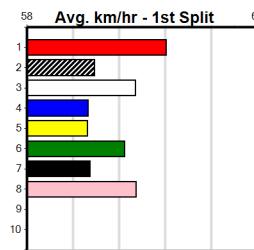

Ballarat
10
8:13PM
(VIC time)

TOWN & COUNTRY LINE MARKING

Distance: 450m, Race Type: Grade 7, Total Prizemoney: $2,925
1st: $1,950, 2nd: $600, 3rd: $300, 4th: $75

TAKE NOTICE (1) has continued to improve with each run and he is drawn to make every post a winner. DEAL CLOSER (3) was far from disgraced last time. Should run 2nd or 3rd for sure.

Watchdog Tips: **1** **3** **8** **7** **Bet:**

Form Box	Wgt	Dist	Track	Date	Time	BON	Margin	1st/2nd (Time)	PIR	Checked	Comment	W/R	Split 1	S/P	Grade
1	TAKE NOTICE [7] Never headed last time, well drawn, take catching $1.30														
	BD Dog Jan-23 Sire: ASTON DEE BEE Dam: UPTOWN TRIXIE Trainer: Julie-anne Hopper (Werribee)														
	Owner(s): J Hopper														
	Winning Distances: < 300m (0) 300 - 399m (0) 400 - 499m (1) 500 - 599m (0) 600 - 699m (0) > 700m (0)														
	Winning Weights: 31.4(1)														
	2nd (3) 31.8 400 GEL R1 27-Sep-24 22.96 22.22 2.00L WHO MADE YOU (22.83) M/33 8.51 $5.60 M														
	5th (2) 31.7 390 BAL R10 02-Oct-24 23.31 21.95 18.00 WINTER GOES (22.07) M/37 8.62 $2.00 M														
	1st (6) 31.4 425 BEN R2 26-Oct-24 24.23 24.08 0.75L OUT THE WINDOW (24.27) Q/111 6.62 $3.30 M														
	Last 3 wins NOT included above														
	Box History: Bx 1st 2nd 3rd 4th 5th 6th 7th 8th														
2	JAZZY HOPE [7] *** SCRATCHED *** $4.00														
	BK Bitch Apr-23 Sire: ASTON KIMETTO Dam: QUEEN AMAROK Trainer: Michelle Mallia (Avalon)														
	Owner(s): C Attard														
	Winning Distances: < 300m (0) 300 - 399m (0) 400 - 499m (1) 500 - 599m (0) 600 - 699m (0) > 700m (0)														
	Winning Weights: 28.5(1)														
	5= (4) 28.5 390 WBL R1 03-Oct-24 22.95 21.93 9.00L SOMETHING GOOD (22.35) S/76 9.24 $3.70 M														
	3rd (5) 28.6 390 BAL R1 16-Oct-24 22.70 21.97 5.50L CHEEKY DEED (22.33) M/33 8.85 $6.10 M														
	3rd (8) 29.0 400 GEL R1 21-Oct-24 23.10 22.57 3.5L MISS GEORGIE LEE (22.87) S/53 8.76 $2.20 M														
	1st (1) 28.5 425 BEN R1 26-Oct-24 24.42 24.08 0.75L GUMTREE HILL (24.47) M/443 6.82 $2.60 M														
	Last 3 wins NOT included above														
3	DEAL CLOSER [7] Far from disgraced last time out, value runner $7.50														
	BE Dog Jul-22 Sire: EQUALIZER Dam: PODIUM Trainer: Kate Gorman (Tanjil South)														
	Owner(s): SEE THE DREAM (SYN), S Buccilli, B Buccilli														
	Winning Distances: < 300m (0) 300 - 399m (0) 400 - 499m (1) 500 - 599m (0) 600 - 699m (0) > 700m (0)														
	Winning Weights: 32.6(1)														
	3rd (1) 31.1 460 WGL R7 05-Sep-24 26.89 26.64 1.5L HIGHLAND DUKE (26.78) M/111 6.59 $4.60 X67														
	3rd (2) 31.1 435 SLE R4 11-Sep-24 25.32 24.22 11.00 GIN CHASER (24.60) M/433 5.43 $2.70 T														
	7th (4) 31.0 400 GEL R10 17-Sep-24 23.90 22.79 16.00 CRUISING JAMIE (22.79) M/37 8.84 $9.30 T														
	2nd (7) 31.6 435 SLE R4 25-Sep-24 25.06 24.88 1.75L CARLIN (24.94) M/111 5.33 $3.20 T														
	5th (1) 31.6 390 SHP R9 03-Oct-24 22.91 22.08 3.25L HE'S A ROCK (22.69) M/75 8.80 $8.90 T3-7														
4	MAJESTIC GEORGE [7] Does not win enough races, prefer to watch $21.00														
	BK Dog Apr-21 Sire: BORAT Dam: DYNA FAME Trainer: Cody Hose (Lara)														
	Owner(s): C Hose														
	Winning Distances: < 300m (0) 300 - 399m (1) 400 - 499m (0) 500 - 599m (0) 600 - 699m (0) > 700m (0)														
	Winning Weights: 29.1(1)														
	7th (8) 28.3 450 BAL R9 11-Aug-24 26.45 25.52 11.00 CAN'T PARK THERE (25.72) M/877 7.07 $40.20 T3-7														
	7th (7) 28.2 450 BAL R5 25-Aug-24 26.67 25.50 14.00 BLACK SERIES (25.76) Q/777 6.98 $44.60 T3-7														
	6th (7) 28.0 390 BAL R9 02-Sep-24 23.34 22.64 7.00L CAPUANO (22.88) M/53 8.85 $11.30 T														
	8th (7) 28.0 545 BAL R10 16-Sep-24 32.46 31.35 16.00 REGAL BARRY (31.35) Q/3368 6.87 $22.40 T3-RW														
	4th (4) 27.8 390 BAL R11 30-Sep-24 23.14 22.39 6.00L CROCODILE ROLL (22.72) M/76 8.86 $70.50 T3-7														
5	BARELLEN SILK [7] Steadily placed two runs back, needs it easier $16.00														
	RBD Bitch Apr-22 Sire: FERAL FRANKY Dam: BARELLEN PEARL Trainer: Alfred King (Sulky)														
	Owner(s): A King														
	Winning Distances: < 300m (0) 300 - 399m (1) 400 - 499m (0) 500 - 599m (0) 600 - 699m (0) > 700m (0)														
	Winning Weights: 27.4(1)														
	5th (5) 27.6 390 BAL R9 07-Aug-24 22.88 22.08 10.00 PAW REX (22.18) M/64 8.90 $127.10 MF