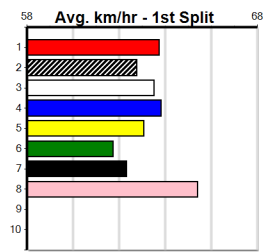

SPORTSBET WE LET THE DOGS OUT

Distance: 450m, Race Type: Grade 5 T3, Total Prizemoney: $2,925
1st: $1,950, 2nd: $600, 3rd: $300, 4th: $75

WHATEVER HE SAID (1) will find this easier than his most recent racing and he is drawn to settle closer than normal. LOYALTY CARD (8) was solidly placed three runs back and he will get plenty of room early on. SQUIGGLY PAPA (6) can run a cheeky race

Watchdog Tips: **1** **8** **6** **7** **Bet:** Box Quinella 1,6,8 ($10 for 333.33%)

WHATEVER HE SAID [5] **Drops in class, drawn to get the breaks, yes** **$3.40**

BE Dog Feb-22 **Sire: MY REDEEMER Dam: WHATEVER I WANT** **Trainer: Patrick Furci (Maribyrnong) ENG BAL 2024-11-04**

Owner(s): W Sutcliffe
Winning Distances: < 300m (0) 300 - 399m (1) 400 - 499m (4) 500 - 599m (1) 600 - 699m (0) > 700m (0)
Winning Weights: 31.4(1) 31.5(1) 31.7(1) 32.5(1) 32.7(1) 33.3(1)

Box	1st	2nd	3rd	4th	5th	6th	7th	8th
1	2	2	2	1				1
2	1		1	1			1	
3	2	1	2			1		
4					1			
5	1				1	2		
6		1						
7						1		
8	1			2	3	1		1

Prize Best Starts Trk/Dts APM: $11885.00, 25.98(3)-21/10/24, 33-6-3-4, 3-0-0-1, 5989

SOLAR TOBY [5] **Every chance when placed here, place best again** **$10.00**

BKW Dog May-20 **Sire: MY REDEEMER Dam: SOLAR ON** **Trainer: Colin Baker (Lara)**

Owner(s): C Baker
Winning Distances: < 300m (0) 300 - 399m (0) 400 - 499m (6) 500 - 599m (0) 600 - 699m (0) > 700m (0)
Winning Weights: 32.6(1) 33.2(1) 33.3(1) 33.7(1) 33.8(2)

Box	1st	2nd	3rd	4th	5th	6th	7th	8th
1	1	2	2	3	2	4	4	
2		3	4	1	2	1		2
3	1	2	2	2				2
4	1	1	1	2	2	2	1	1
5	1	1	4	1	3			4
6	2	1	3	3	3	2		
7	2	1	1	5	1	5	2	1
8				3	1			1

Prize Best Starts Trk/Dts APM: $21320.00, 25.76(5)-18/9/23, 109-6-12-15, 13-1-2-1, 1783

SACRIFICIAL [5] **Needs to lead, flat patch mid race, tough ask** **$16.00**

BD Bitch Nov-20 **Sire: FERNANDO BALE Dam: MILITANT SPIRIT** **Trainer: Donna Knight (Talbot)**

Owner(s): S Bunchusri
Winning Distances: < 300m (0) 300 - 399m (2) 400 - 499m (2) 500 - 599m (2) 600 - 699m (0) > 700m (0)
Winning Weights: 25.4(1) 25.9(1) 26.2(2) 26.3(1) 27.1(1)

Box	1st	2nd	3rd	4th	5th	6th	7th	8th
1	1	1	1	1	1	3		
2	1	1	1	1	1	1	1	
3	1	2	1	3				1
4			3	1	1	2		2
5		2	2		4	2		1
6	2	2	1	3		1	1	2
7			3			2	3	
8	1	1	1		3	1		

Prize Best Starts Trk/Dts APM: $13105.00, 25.98(8)-23/1/23, 68-6-7-14, 8-1-0-2, 2848

TINKER CRYSTAL [5] **Lack of early speed is a worry, place claims best** **$8.00**

BK Bitch Jan-21 **Sire: ASTON KIMETTO Dam: SLEW LEFT** **Trainer: Jennifer Burns (Balliang) ENG SAP 2024-11-02**

Owner(s): Burns Racing (SYN), C Burns, J Burns
Winning Distances: < 300m (0) 300 - 399m (1) 400 - 499m (5) 500 - 599m (4) 600 - 699m (0) > 700m (0)
Winning Weights: 27.4(1) 27.6(1) 27.8(1) 28.0(1) 28.2(1) 28.3(1) 28.5(2) 28.7(1) 28.8(1)

Box	1st	2nd	3rd	4th	5th	6th	7th	8th
1	3	2	3	1				1
2	4		3	1	2	4	2	
3	1	1	2	1	1			2
4		1				4	1	1
5			1		2	2	2	1
6	2		3	1	3	4	2	1
7		1	2		2	1	3	1
8			3	2	4	1	3	

Prize Best Starts Trk/Dts APM: $36572.50, 25.70(6)-22/4/23, 91-10-5-17, 5-0-0-2, 5939

KID CARNAGE [5] **Likely to get crowded early on, prefer to watch** **$12.00**

BD Dog Sep-21 **Sire: ORSON ALLEN Dam: CELEBRITY** **Trainer: Christian Wilk (Tanjil South)**

Owner(s): Eye Candy (SYN), C Wilk, K Gorman
Winning Distances: < 300m (0) 300 - 399m (0) 400 - 499m (3) 500 - 599m (0) 600 - 699m (0) > 700m (0)
Winning Weights: 31.7(1) 32.4(1) 32.8(1)

Box	1st	2nd	3rd	4th	5th	6th	7th	8th
1	2	3	2		2			1
2		1		1	1	1	1	1
3		1	2	1		2	1	1
4		1	4	1		2		1
5	2	1	2	2				
6				1	1	1		2
7	1	2	1	1	1		2	1
8	1				2	1	1	1

Prize Best Starts Trk/Dts APM: $8600.00, 25.99(7)-14/10/24, 58-3-9-11, 1-0-1-0, 1820