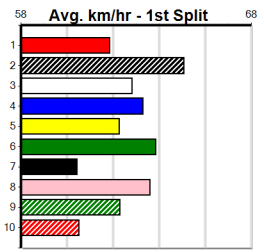

Ballarat
14 (E2)
9:34PM

BALLARAT RACE 14

Distance: 390m, Race Type: Grade 6, Total Prizemoney: $2,925
1st: $1,950, 2nd: $600, 3rd: $300, 4th: $75

PAW XENA (8) is better than her past few runs and she can light them up soon after box rise.
LITTLE DARL (5) was dominant here last time and she will be in the mix once again. WE ARE ONE
(2) is showing plenty of promise

Watchdog Tips: **8** **5** **2** **6** **Bet:** Win 8

1

SAINT JAYDEN [6] **Does not win enough races, prefer to watch** **$14.00**
BE Dog Mar-22 Sire: BERNARDO Dam: SAINT MADDIE
Owner(s): P Byrne
Winning Distances: < 300m (0) 300 - 399m (2) 400 - 499m (0) 500 - 599m (0) 600 - 699m (0) > 700m (0)
Winning Weights: 30.5(1) 30.6(1)
4th (1) 30.8 390 WBL R10 16-Sep-24 23.03 22.61 6.00L SICILY (22.63) M/76 9.15 $7.70 6G
6th (5) 30.5 390 WBL R3 23-Sep-24 23.01 22.47 5.50L STEP ON AIR (22.63) M/65 8.96 $16.00 6G
5th (5) 30.3 390 WBL R10 30-Sep-24 22.92 22.34 8.50L COLLINDA LAW (22.34) M/55 9.06 $23.70 6G
5th (7) 30.2 390 WBL R10 03-Oct-24 22.57 21.93 6.50L WALTZING BUSTER (22.14) S/76 9.05 $65.30 X67H
3rd (6) 30.4 390 WBL R10 07-Oct-24 22.67 22.32 1.5L FORGOTTEN TIME (22.58) M/33 8.99 $20.00 6G
4th (7) 30.2 390 WBL R11 14-Oct-24 23.20 22.43 8.50L ELITE HEAT (22.61) M/65 9.08 $6.30 6G
3rd (5) 30.1 390 WBL R10 17-Oct-24 22.80 21.72 8.50L INGA BUDDY (22.21) S/66 9.20 $48.20 6G
6th (2) 29.8 390 BAL R14 24-Oct-24 22.72 22.08 9.50L MAKE THE CUT (22.08) S/75 8.89 $41.70 X67
Last 3 wins NOT included above
1st (1) 30.5 390 WBL R2 26-Mar-24 22.60 22.28 2.00L CHASING CHAPPY (22.73) Q/11 8.74 $3.90 M
1st (1) 30.6 390 WBL R3 10-Jun-24 22.61 22.18 0.75L SAM'S GIRL (22.65) M/22 8.84 $6.10 7
Trainer: Connor Byrne (Koroit)

2

WE ARE ONE [6] **Shows promise, good muster, can threaten** **$4.60**
BK Bitch May-22 Sire: SHIMA SHINE Dam: LILLY LANA
Owner(s): M Ebeyer
Winning Distances: < 300m (0) 300 - 399m (1) 400 - 499m (1) 500 - 599m (0) 600 - 699m (0) > 700m (0)
Winning Weights: 25.1(1) 25.6(1)
7th (3) 23.4 410 HOR R1 09-Jul-24 24.31 22.97 9.50L SMILING BEE (23.67) M/88 10.75 $6.40 M
7th (4) 23.7 425 BEN R1 19-Jul-24 25.39 23.78 12.00L DERNANCOURT (24.57) S/877 6.91 $22.00 M
1st (6) 25.1 390 WBL R2 14-Oct-24 22.43 22.43 10.00L ASTON JOSIE (23.11) Q/11 8.48 $4.10 M
3rd (8) 25.7 400 GEL R9 21-Oct-24 23.04 22.57 4.00L ODYSSEUS BALE (22.77) S/44 8.56 $3.30 7
1st (3) 25.6 425 BEN R4 26-Oct-24 24.17 24.08 1.5L MORAINÉ ARIANA (24.27) M/211 6.61 $3.70 7
Last 3 wins NOT included above
Trainer: Kathrynne Tabb (Lara)