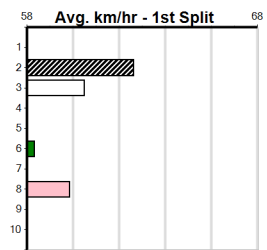

RSN GREY AREAS - WEDNESDAY & FRIDAY

Distance: 450m, Race Type: Maiden, Total Prizemoney: $2,535
1st: $1,680, 2nd: $520, 3rd: $260, 4th: $75

LONELY HUNTER (2) was far from disgraced when placed on debut and he will be in the firing line throughout. BIG BOSS GIBLET (4) is a well bred type and he is sure to have plenty of support. QUEST FOR BOLT (7) must be respected on debut

Watchdog Tips: **2** **4** **7** **1** **Bet:** **Win 2**

Form Box	Wgt	Dist	Track	Date	Time	BON	Margin	1st/2nd (Time)	PIR	Checked	Comment	W/R	Split 1	S/P	Grade		
1	REIKO BLUE [M] $4.60																
	BK Dog Apr-23 Sire: FABREGAS Dam: REIKO MARTINI																
	Owner(s): J Fry Trainer: Benjamin Magri (Avalon)																
	Winning Distances: < 300m (0) 300 - 399m (0) 400 - 499m (0) 500 - 599m (0) 600 - 699m (0) > 700m (0)																
	Winning Weights:																
	Box History																
	<table border="1"> <thead> <tr><th>Bx</th><th>1st</th><th>2nd</th><th>3rd</th><th>4th</th><th>5th</th><th>6th</th><th>7th</th><th>8th</th></tr> </thead> <tbody> <tr><td>1</td><td></td><td></td><td></td><td></td><td></td><td></td><td></td><td></td></tr> <tr><td>2</td><td></td><td></td><td></td><td></td><td></td><td></td><td></td><td></td></tr> <tr><td>3</td><td></td><td></td><td></td><td></td><td></td><td></td><td></td><td></td></tr> <tr><td>4</td><td></td><td></td><td></td><td></td><td></td><td></td><td></td><td></td></tr> <tr><td>5</td><td></td><td></td><td></td><td></td><td></td><td></td><td></td><td></td></tr> <tr><td>6</td><td></td><td></td><td></td><td></td><td></td><td></td><td></td><td></td></tr> <tr><td>7</td><td></td><td></td><td></td><td></td><td></td><td></td><td></td><td></td></tr> <tr><td>8</td><td></td><td></td><td></td><td></td><td></td><td></td><td></td><td></td></tr> </tbody> </table>																
	Prize Best Starts Trk/Dts APM $0 FSH 0-0-0-0 0-0-0-0 0																
	Last 3 wins NOT included above																
	2	LONELY HUNTER [M] $3.40															
F Dog Jan-23 Sire: FLYING RICCIARDO Dam: GET REAL																	
Owner(s): D Pell Trainer: Mark Delbridge (Balliang)																	
Winning Distances: < 300m (0) 300 - 399m (0) 400 - 499m (0) 500 - 599m (0) 600 - 699m (0) > 700m (0)																	
Winning Weights:																	
Box History																	
<table border="1"> <thead> <tr><th>Bx</th><th>1st</th><th>2nd</th><th>3rd</th><th>4th</th><th>5th</th><th>6th</th><th>7th</th><th>8th</th></tr> </thead> <tbody> <tr><td>1</td><td></td><td></td><td></td><td></td><td></td><td></td><td></td><td></td></tr> <tr><td>2</td><td></td><td></td><td></td><td></td><td></td><td></td><td></td><td></td></tr> <tr><td>3</td><td></td><td></td><td></td><td>1</td><td></td><td></td><td></td><td></td></tr> <tr><td>4</td><td></td><td></td><td></td><td></td><td></td><td></td><td></td><td></td></tr> <tr><td>5</td><td></td><td></td><td></td><td></td><td></td><td></td><td></td><td></td></tr> <tr><td>6</td><td></td><td></td><td></td><td></td><td></td><td></td><td></td><td></td></tr> <tr><td>7</td><td></td><td></td><td></td><td></td><td></td><td></td><td></td><td></td></tr> <tr><td>8</td><td></td><td></td><td></td><td></td><td></td><td></td><td></td><td></td></tr> </tbody> </table>																	
Prize Best Starts Trk/Dts APM $260.00 26.03(3)-24/10/24 1-0-0-1 1-0-0-1 260																	
Last 3 wins NOT included above																	
3		SPEEDY KHE SANH [M] $12.00															
	BK Bitch Jan-23 Sire: ASTON DEE BEE Dam: UPTOWN TRIXIE																
	Owner(s): J Hopper Trainer: Ian Hopper (Werribee)																
	Winning Distances: < 300m (0) 300 - 399m (0) 400 - 499m (0) 500 - 599m (0) 600 - 699m (0) > 700m (0)																
	Winning Weights:																
	Box History																
	<table border="1"> <thead> <tr><th>Bx</th><th>1st</th><th>2nd</th><th>3rd</th><th>4th</th><th>5th</th><th>6th</th><th>7th</th><th>8th</th></tr> </thead> <tbody> <tr><td>1</td><td></td><td></td><td></td><td></td><td></td><td></td><td></td><td></td></tr> <tr><td>2</td><td></td><td></td><td></td><td></td><td></td><td></td><td></td><td></td></tr> <tr><td>3</td><td></td><td></td><td></td><td></td><td></td><td></td><td></td><td></td></tr> <tr><td>4</td><td></td><td></td><td></td><td></td><td></td><td></td><td></td><td></td></tr> <tr><td>5</td><td></td><td></td><td></td><td></td><td></td><td></td><td></td><td></td></tr> <tr><td>6</td><td></td><td></td><td></td><td></td><td>1</td><td></td><td></td><td></td></tr> <tr><td>7</td><td></td><td></td><td></td><td></td><td></td><td></td><td>1</td><td></td></tr> <tr><td>8</td><td></td><td></td><td></td><td></td><td></td><td></td><td></td><td></td></tr> </tbody> </table>																
	Prize Best Starts Trk/Dts APM $75.00 FSTD 2-0-0-0 0-0-0-0 75																
	Last 3 wins NOT included above