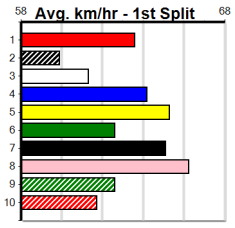

SPORTSBET SET A DEPOSIT LIMIT

Distance: 390m, Race Type: Grade 5 T3, Total Prizemoney: $1,530
1st: $1,000, 2nd: $320, 3rd: $160, 4th: $50

12

5:12PM
(VIC time)

Watchdog Tips: **0 0 0 0** Bet: **0**