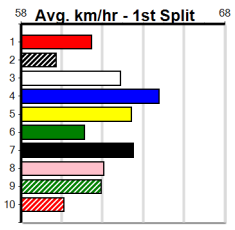

EUREKA CONCRETE

Distance: 450m, Race Type: Tier 3 - Grade 6, Total Prizemoney: $1,530
1st: $1,000, 2nd: $320, 3rd: $160, 4th: $50

7
3:35PM
(VIC time)

Watchdog Tips: **0 0 0 0** Bet: **0**