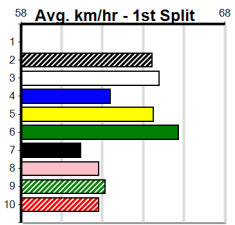

4

2:27PM

(VIC time)

Watchdog Tips: **0 0 0 0** Bet: **0**