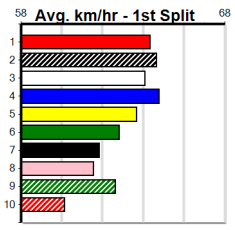

GREYHOUND CLUBS VICTORIA

Distance: 390m, Race Type: Grade 5 T3, Total Prizemoney: $1,530
1st: $1,000, 2nd: $320, 3rd: $160, 4th: $50

11

4:52PM
(VIC time)

Watchdog Tips: **0 0 0 0** Bet: **0**