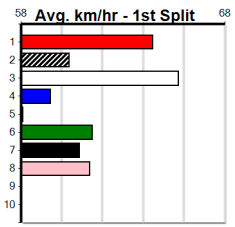

VALE KEVIN DORAN

Distance: 390m, Race Type: Tier 3 - Maiden, Total Prizemoney: $1,530
1st: $1,000, 2nd: $320, 3rd: $160, 4th: $50

1
1:37PM
(VIC time)

Watchdog Tips: 0 0 0 0 **Bet:** .