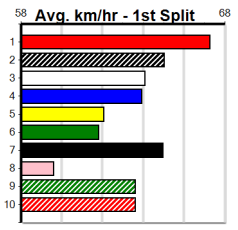

SWEET NETTY'S CATERING

Distance: 450m, Race Type: Grade 5 T3, Total Prizemoney: $1,530
1st: $1,000, 2nd: $320, 3rd: $160, 4th: $50

Watchdog Tips: 0 0 0 0 Bet: .