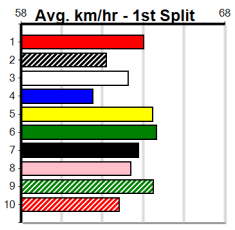

TOWN & COUNTRY LINE MARKING

Distance: 390m, Race Type: Grade 5 T3, Total Prizemoney: $1,530
1st: $1,000, 2nd: $320, 3rd: $160, 4th: $50

9

4:12PM
(VIC time)

Watchdog Tips: **0 0 0 0** Bet: **0**