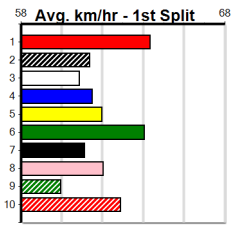

4

2:27PM

(VIC time)

Watchdog Tips: **0 0 0 0** Bet: **0**

Form	Box	Weight	Dist	Track	Date	Time	BON	Margin	1st/2nd (Time)	PIR	Checked	Comment	W/R	Split 1	S/P	Grade																																																																
1 NIKKI BONKERS (NSW)[6]																																																																																
BK	B				May-22												PRECIOUS SAL																																																															
Trainer: Adrian Kenyon (Lara)																																																																																
4th	(7)	30.0	330	TEM	R10	03-Apr-24	19.46	18.79	8.50	LSCARLET'S DESIRE (18.88)					\$2.80	5																																																																
2nd	(6)	30.0	350	GBN	R4	05-Apr-24	20.29	19.72	4.25	LYOUNG RUSS (19.99)	2				\$5.00	5H																																																																
5th	(2)	29.6	350	GBN	R9	12-Apr-24	20.63	19.59	7.50	BALLOWS TWITCH (20.10)	5				\$10.00	5F																																																																
7th	(8)	29.0	330	TEM	R6	17-Apr-24	19.52	18.71	4.50	WESTSIDE BULLET (19.20)					\$4.80	5H																																																																
Owner(s): K Gordon																																																																																
<table border="1"> <thead> <tr><th colspan="8">Winning Boxes</th></tr> <tr><th>1</th><th>2</th><th>3</th><th>4</th><th>5</th><th>6</th><th>7</th><th>8</th></tr> </thead> <tbody> <tr><td>1</td><td></td><td></td><td></td><td></td><td></td><td></td><td>1</td></tr> <tr><td>Prize</td><td colspan="7">\$6,760.00</td></tr> <tr><td>Best</td><td colspan="7">FSH</td></tr> <tr><td>Starts</td><td colspan="7">6-2-1-0</td></tr> <tr><td>Trk/Dst</td><td colspan="7">0-0-0-0</td></tr> <tr><td>APM</td><td colspan="7">\$2704</td></tr> </tbody> </table>																	Winning Boxes								1	2	3	4	5	6	7	8	1							1	Prize	\$6,760.00							Best	FSH							Starts	6-2-1-0							Trk/Dst	0-0-0-0							APM	\$2704						
Winning Boxes																																																																																
1	2	3	4	5	6	7	8																																																																									
1							1																																																																									
Prize	\$6,760.00																																																																															
Best	FSH																																																																															
Starts	6-2-1-0																																																																															
Trk/Dst	0-0-0-0																																																																															
APM	\$2704																																																																															
2 SALMON SPRAY [6]																																																																																
BK	B				Mar-22												STARLIGHT JILL																																																															
Trainer: Andrew Mooney (Amherst)																																																																																
2nd	(4)	27.8	390	BAL	R3	05-Aug-24	22.73	22.44	1.25	LJEROME (22.65)	M/11				8.48	\$3.50	T3-RW																																																															
3rd	(7)	27.6	400	GEL	R11	13-Aug-24	23.12	22.63	6.00	PAW NICHOLLS (22.70)	Q/13				8.38	\$11.40	6G																																																															
5th	(4)	27.7	390	BAL	R10	18-Aug-24	22.91	22.21	6.50	LOCHINVAR RUBY (22.45)	Q/13				8.32	\$6.30	T3-6																																																															
2nd	(5)	27.6	400	GEL	R11	27-Aug-24	23.06	22.57	5.50	LSPICY ASSASSIN (22.68)	M/14				8.44	\$2.70	6G																																																															
Owner(s): A Mooney																																																																																
<table border="1"> <thead> <tr><th colspan="8">Winning Boxes</th></tr> <tr><th>1</th><th>2</th><th>3</th><th>4</th><th>5</th><th>6</th><th>7</th><th>8</th></tr> </thead> <tbody> <tr><td>1</td><td></td><td></td><td></td><td>1</td><td></td><td></td><td></td></tr> <tr><td>Prize</td><td colspan="7">\$3,910.00</td></tr> <tr><td>Best</td><td colspan="7">22.52</td></tr> <tr><td>Starts</td><td colspan="7">20-2-4-3</td></tr> <tr><td>Trk/Dst</td><td colspan="7">13-2-3-2</td></tr> <tr><td>APM</td><td colspan="7">\$2456</td></tr> </tbody> </table>																	Winning Boxes								1	2	3	4	5	6	7	8	1				1				Prize	\$3,910.00							Best	22.52							Starts	20-2-4-3							Trk/Dst	13-2-3-2							APM	\$2456						
Winning Boxes																																																																																
1	2	3	4	5	6	7	8																																																																									
1				1																																																																												
Prize	\$3,910.00																																																																															
Best	22.52																																																																															
Starts	20-2-4-3																																																																															
Trk/Dst	13-2-3-2																																																																															
APM	\$2456																																																																															
3 BRIGADOON ROSE [6]																																																																																
F	B				Mar-21												KUMBIA LASS																																																															
Trainer: Heather Baxter (Murtoa)																																																																																
2nd	(2)	29.2	410	HOR	R10	27-Jan-24	23.66	23.40	2.50	LELUSIVE BARB (23.49)	M/33		SW		10.47	\$6.40	6G																																																															
6th	(1)	29.2	410	HOR	R9	05-Mar-24	23.76	22.89	12.00	CARLY BALE (22.97)	M/66				10.80	\$21.90	6G																																																															
8th	(7)	28.9	410	HOR	R3	21-Jul-24	24.42	23.19	13.00	LELK (23.53)	M/68				10.79	\$100.50	6G																																																															
7th	(1)	28.9	410	HOR	R3	06-Aug-24	24.34	23.13	10.00	TALKIN' BLUEY (23.66)	M/45				10.68	\$59.00	6G																																																															
Owner(s): OLIVERS TWISTED (SYN), W Oliver, J Parfett-oliver																																																																																
<table border="1"> <thead> <tr><th colspan="8">Winning Boxes</th></tr> <tr><th>1</th><th>2</th><th>3</th><th>4</th><th>5</th><th>6</th><th>7</th><th>8</th></tr> </thead> <tbody> <tr><td>1</td><td></td><td></td><td></td><td></td><td></td><td></td><td>1</td></tr> <tr><td>Prize</td><td colspan="7">\$8,455.00</td></tr> <tr><td>Best</td><td colspan="7">FSH</td></tr> <tr><td>Starts</td><td colspan="7">25-2-5-4</td></tr> <tr><td>Trk/Dst</td><td colspan="7">0-0-0-0</td></tr> <tr><td>APM</td><td colspan="7">\$524</td></tr> </tbody> </table>																	Winning Boxes								1	2	3	4	5	6	7	8	1							1	Prize	\$8,455.00							Best	FSH							Starts	25-2-5-4							Trk/Dst	0-0-0-0							APM	\$524						
Winning Boxes																																																																																
1	2	3	4	5	6	7	8																																																																									
1							1																																																																									
Prize	\$8,455.00																																																																															
Best	FSH																																																																															
Starts	25-2-5-4																																																																															
Trk/Dst	0-0-0-0																																																																															
APM	\$524																																																																															
4 CORNHILL STORM [6]																																																																																
BK	B				Nov-21												MERCY MERCY																																																															
Trainer: Scott Gibson (Harcourt)																																																																																
3rd	(8)	26.3	450	BAL	R3	07-Jul-24	26.25	25.42	1.75	LHARD ROTOR (26.14)	M/311				6.83	\$2.30	T3-7																																																															
1st	(5)	25.8	410	HOR	R4	13-Jul-24	24.00	23.35	1.00	LDUKE CABOOM (24.06)	M/22				10.65	\$19.00	7																																																															
3rd	(7)	26.1	425	BEN	R10	20-Jul-24	24.71	24.13	8.00	LHARD STYLE ROBBO (24.17)	Q/333				6.74	\$5.00	6G																																																															
5th	(5)	26.3	450	BAL	R10	28-Jul-24	26.65	25.57	3.50	LLOUR BOY ROO (26.42)	M/332				6.77	\$12.90	T3-6																																																															
Owner(s): S Gibson																																																																																
<table border="1"> <thead> <tr><th colspan="8">Winning Boxes</th></tr> <tr><th>1</th><th>2</th><th>3</th><th>4</th><th>5</th><th>6</th><th>7</th><th>8</th></tr> </thead> <tbody> <tr><td></td><td></td><td></td><td></td><td>1</td><td></td><td></td><td>1</td></tr> <tr><td>Prize</td><td colspan="7">\$4,345.00</td></tr> <tr><td>Best</td><td colspan="7">FSTD</td></tr> <tr><td>Starts</td><td colspan="7">10-2-0-4</td></tr> <tr><td>Trk/Dst</td><td colspan="7">0-0-0-0</td></tr> <tr><td>APM</td><td colspan="7">\$3014</td></tr> </tbody> </table>																	Winning Boxes								1	2	3	4	5	6	7	8					1			1	Prize	\$4,345.00							Best	FSTD							Starts	10-2-0-4							Trk/Dst	0-0-0-0							APM	\$3014						
Winning Boxes																																																																																
1	2	3	4	5	6	7	8																																																																									
				1			1																																																																									
Prize	\$4,345.00																																																																															
Best	FSTD																																																																															
Starts	10-2-0-4																																																																															
Trk/Dst	0-0-0-0																																																																															
APM	\$3014																																																																															
5 SHE'S RELOADED [6]																																																																																
BK	B				Apr-22												MILITANT SPIRIT																																																															
Trainer: Billy Mcrae (Smythes Creek)																																																																																
2nd	(6)	25.9	390	BAL	R9	02-May-24	23.11	21.93	3.50	LBLOCK A BABE (22.87)	M/63				8.76	\$14.20	X67																																																															
8th	(5)	25.2	350	HVL	R2	12-May-24	20.18	19.33	7.50	BOUNDING CHIEF (19.67)	M/7				6.71	\$8.00	X67																																																															
7th	(2)	24.8	390	BAL	R9	24-Jul-24	23.01	22.18	12.00	LLETHAL AVENGER (22.22)	M/64				8.84	\$13.90	X67																																																															
8th	(2)	24.6	390	WBL	R4	01-Aug-24	23.05	21.93	13.00	LINTUITIVE (22.20)	Q/65				8.87	\$22.00	6G																																																															
Owner(s): SQUAD DOG (SYN), B Moss, L Roberts, H Mountjoy																																																																																
<table border="1"> <thead> <tr><th colspan="8">Winning Boxes</th></tr> <tr><th>1</th><th>2</th><th>3</th><th>4</th><th>5</th><th>6</th><th>7</th><th>8</th></tr> </thead> <tbody> <tr><td>1</td><td></td><td></td><td></td><td>1</td><td></td><td></td><td></td></tr> <tr><td>Prize</td><td colspan="7">\$7,445.00</td></tr> <tr><td>Best</td><td colspan="7">22.11</td></tr> <tr><td>Starts</td><td colspan="7">19-2-8-1</td></tr> <tr><td>Trk/Dst</td><td colspan="7">7-1-4-0</td></tr> <tr><td>APM</td><td colspan="7">\$2814</td></tr> </tbody> </table>																	Winning Boxes								1	2	3	4	5	6	7	8	1				1				Prize	\$7,445.00							Best	22.11							Starts	19-2-8-1							Trk/Dst	7-1-4-0							APM	\$2814						
Winning Boxes																																																																																
1	2	3	4	5	6	7	8																																																																									
1				1																																																																												
Prize	\$7,445.00																																																																															
Best	22.11																																																																															
Starts	19-2-8-1																																																																															
Trk/Dst	7-1-4-0																																																																															
APM	\$2814																																																																															
6 BLACKPOOL WINNIE [6]																																																																																
BK	B				Jul-22												LOCHINVAR ADORE																																																															
Trainer: Adrian Kenyon (Lara)																																																																																
3rd	(6)	27.0	425	BEN	R9	26-Apr-24	24.41	23.85	4.25	LNOCTILUCENT (24.12)	Q/554				6.59	\$36.60	6G																																																															
3rd	(5)	27.3	390	BAL	R9	02-May-24	23.15	21.93	4.00	LBLOCK A BABE (22.87)	M/32				8.62	\$13.90	X67																																																															
5th	(7)	27.4	400	GEL	R10	10-May-24	23.33	22.76	2.00	LCHILLI SAL (23.19)	Q/34				8.55	\$2.00	RW																																																															
3rd	(3)	26.8	390	BAL	R10	14-Jul-24	22.53	22.33	2.75	LCLOSE COMBAT (22.34)	Q/12				8.37	\$3.60	T3-6																																																															
Owner(s): R Kenyon																																																																																
<table border="1"> <thead> <tr><th colspan="8">Winning Boxes</th></tr> <tr><th>1</th><th>2</th><th>3</th><th>4</th><th>5</th><th>6</th><th>7</th><th>8</th></tr> </thead> <tbody> <tr><td>1</td><td>1</td><td></td><td></td><td></td><td></td><td></td><td></td></tr> <tr><td>Prize</td><td colspan="7">\$3,185.00</td></tr> <tr><td>Best</td><td colspan="7">22.53</td></tr> <tr><td>Starts</td><td colspan="7">11-2-0-4</td></tr> <tr><td>Trk/Dst</td><td colspan="7">2-0-0-2</td></tr> <tr><td>APM</td><td colspan="7">\$1398</td></tr> </tbody> </table>																	Winning Boxes								1	2	3	4	5	6	7	8	1	1							Prize	\$3,185.00							Best	22.53							Starts	11-2-0-4							Trk/Dst	2-0-0-2							APM	\$1398						
Winning Boxes																																																																																
1	2	3	4	5	6	7	8																																																																									
1	1																																																																															
Prize	\$3,185.00																																																																															
Best	22.53																																																																															
Starts	11-2-0-4																																																																															
Trk/Dst	2-0-0-2																																																																															
APM	\$1398																																																																															
7 SHE'S DIGGING IT [6]																																																																																
BK	B				Aug-21												STACEY KEEPING																																																															
Trainer: Jordan Monaghan (Blakevillie)																																																																																
1st	(7)	29.5	390	BAL	R3	29-Jul-24	22.45	22.45	5.00	LIT'S NOT MESSI (22.79)	M/11				8.53	\$4.70	7																																																															
3rd	(4)	29.1	460	GEL	R5	03-Aug-24	26.49	26.23	4.00	LWINTER BALE (26.23)	M/344				6.82	\$12.20	X67																																																															
8th	(2)	29.2	450	BAL	R10	11-Aug-24	27.17	25.52	17.00	LMAX TANGO (26.05)	S/588		V7		6.85	\$7.60	T3-6																																																															
7th	(4)	28.8	450	BAL	R8	23-Aug-24	26.51	25.41	16.00	LPERFECT ACE (25.41)	M/887				7.03	\$28.20	6G																																																															
Owner(s): Just digging it (SYN), T Monaghan, J Monaghan, A Appleby, B Walker, J Webster, J Webster																																																																																
<table border="1"> <thead> <tr><th colspan="8">Winning Boxes</th></tr> <tr><th>1</th><th>2</th><th>3</th><th>4</th><th>5</th><th>6</th><th>7</th><th>8</th></tr> </thead> <tbody> <tr><td></td><td></td><td></td><td>1</td><td></td><td></td><td></td><td>1</td></tr> <tr><td>Prize</td><td colspan="7">\$3,370.00</td></tr> <tr><td>Best</td><td colspan="7">22.45</td></tr> <tr><td>Starts</td><td colspan="7">15-2-1-2</td></tr> <tr><td>Trk/Dst</td><td colspan="7">4-1-0-0</td></tr> <tr><td>APM</td><td colspan="7">\$1356</td></tr> </tbody> </table>																	Winning Boxes								1	2	3	4	5	6	7	8				1				1	Prize	\$3,370.00							Best	22.45							Starts	15-2-1-2							Trk/Dst	4-1-0-0							APM	\$1356						
Winning Boxes																																																																																
1	2	3	4	5	6	7	8																																																																									
			1				1																																																																									
Prize	\$3,370.00																																																																															
Best	22.45																																																																															
Starts	15-2-1-2																																																																															
Trk/Dst	4-1-0-0																																																																															
APM	\$1356																																																																															
8 SHEILA'S WAIT [6]																																																																																
BK	D				Mar-21												TACTICAL MISS																																																															
Trainer: Scott Manning (Epsom)																																																																																
1st	(1)	30.6	390	SHP	R4	11-Jul-24	22.60	22.09	0.75	LWILIGHT SLEUTH (22.65)	M/32				8.90	\$17.80	T3-7																																																															
3rd	(6)	31.2	425	BEN	R4	17-Jul-24	24.61	24.18	1.25	LCANCHA ENHANCE (24.53)	M/223		SW		6.71	\$8.60	T3-6																																																															
7th	(6)	30.6	450	SHP	R5	01-Aug-24	26.37	25.43	14.00	LRESCHEDULE (25.43)	M/887				6.98	\$23.50	T3-RW																																																															
4th	(6)	30.0	390	BAL	R4	25-Aug-24	22.58	22.06	4.00	LFAST LEGS (22.31)	M/44				8.61	\$30.80	T3-6																																																															
Owner(s): Sheila And Big T (SYN), M Hutchinson, L Fotheringham, S Bellis																																																																																
<table border="1"> <thead> <tr><th colspan="8">Winning Boxes</th></tr> <tr><th>1</th><th>2</th><th>3</th><th>4</th><th>5</th><th>6</th><th>7</th><th>8</th></tr> </thead> <tbody> <tr><td>1</td><td></td><td></td><td></td><td>1</td><td></td><td></td><td></td></tr> <tr><td>Prize</td><td colspan="7">\$2,370.00</td></tr> <tr><td>Best</td><td colspan="7">22.58</td></tr> <tr><td>Starts</td><td colspan="7">8-2-0-2</td></tr> <tr><td>Trk/Dst</td><td colspan="7">1-0-0-0</td></tr> <tr><td>APM</td><td colspan="7">\$1674</td></tr> </tbody> </table>																	Winning Boxes								1	2	3	4	5	6	7	8	1				1				Prize	\$2,370.00							Best	22.58							Starts	8-2-0-2							Trk/Dst	1-0-0-0							APM	\$1674						
Winning Boxes																																																																																
1	2	3	4	5	6	7	8																																																																									
1				1																																																																												
Prize	\$2,370.00																																																																															
Best	22.58																																																																															
Starts	8-2-0-2																																																																															
Trk/Dst	1-0-0-0																																																																															
APM	\$1674																																																																															
9 FUNKY FAUN [6] Res.																																																																																
DKBD	B				Aug-21												FAUN FLAME																																																															
Trainer: Cameron Taylor (Neilborough)																																																																																
5th	(7)	26.4	390	SHP	R10	01-Aug-24	22.92	22.17	11.00	LLEONARDO ZEAL (22.18)	S/55				8.90	\$44.50	T3-6																																																															
5th	(4)	26.2	425	BEN	R10	07-Aug-24	25.20	24.28	13.00	LRON'S MISTAKE (24.35)	M/535				6.87	\$7.50	6G																																																															
4th	(1)	26.5	390	SHP	R10	15-Aug-24	22.78	22.36	5.50	LMARIETTA ICON (22.43)	M/44				8.71	\$16.80	6G																																																															
5th	(6)	26.2	425	BEN	R4	21-Aug-24	25.02	24.10	6.00	LHARTLAND DUKE (24.63)	M/555		SW		6.90	\$10.40	6G																																																															
Owner(s): CCL (SYN), C Jackson, C Taylor, L Taylor																																																																																
<table border="1"> <thead> <tr><th colspan="8">Winning Boxes</th></tr> <tr><th>1</th><th>2</th><th>3</th><th>4</th><th>5</th><th>6</th><th>7</th><th>8</th></tr> </thead> <tbody> <tr><td></td><td></td><td></td><td>1</td><td></td><td></td><td>1</td><td></td></tr> <tr><td>Prize</td><td colspan="7">\$6,360.00</td></tr> <tr><td>Best</td><td colspan="7">22.79</td></tr> <tr><td>Starts</td><td colspan="7">49-2-7-5</td></tr> <tr><td>Trk/Dst</td><td colspan="7">3-0-0-0</td></tr> <tr><td>APM</td><td colspan="7">\$999</td></tr> </tbody> </table>																	Winning Boxes								1	2	3	4	5	6	7	8				1			1		Prize	\$6,360.00							Best	22.79							Starts	49-2-7-5							Trk/Dst	3-0-0-0							APM	\$999						
Winning Boxes																																																																																
1	2	3	4	5	6	7	8																																																																									
			1			1																																																																										
Prize	\$6,360.00																																																																															
Best	22.79																																																																															
Starts	49-2-7-5																																																																															
Trk/Dst	3-0-0-0																																																																															
APM	\$999																																																																															
10 MIAMI TICKET [6] Res.																																																																																
BK	D				May-22												VEGAS TICKET																																																															
Trainer: Amber Manning (Epsom)																																																																																
6th	(1)	27.5	425	BEN	R10	20-Jul-24	25.16	24.13	15.00	LHARD STYLE ROBBO (24.17)	M/676				6.90	\$19.60	6G																																																															
7th	(5)	27.7	425	BEN	R9	24-Jul-24	25.06	24.31	8.00	LALICE FROM VENUS (24.51)	M/777				6.97	\$6.50	6G																																																															
3rd	(8)	27.2	390	SHP	R10	15-Aug-24	22.70	22.36	4.00	LMARIETTA ICON (22.43)	S/33				8.64	\$5.20	6G																																																															
8th	(1)	27.2	390	BAL	R4	25-Aug-24	22.98	22.06	10.00	LFAST LEGS (22.31)	M/57				8.73	\$13.30	T3-6																																																															
Owner(s): A Manning																																																																																
<table border="1"> <thead> <tr><th colspan="8">Winning Boxes</th></tr> <tr><th>1</th><th>2</th><th>3</th><th>4</th><th>5</th><th>6</th><th>7</th><th>8</th></tr> </thead> <tbody> <tr><td></td><td></td><td></td><td>1</td><td></td><td></td><td>1</td><td></td></tr> <tr><td>Prize</td><td colspan="7">\$2,805.00</td></tr> <tr><td>Best</td></tr></tbody></table>																	Winning Boxes								1	2	3	4	5	6	7	8				1			1		Prize	\$2,805.00							Best																															
Winning Boxes																																																																																
1	2	3	4	5	6	7	8																																																																									
			1			1																																																																										
Prize	\$2,805.00																																																																															
Best																																																																																