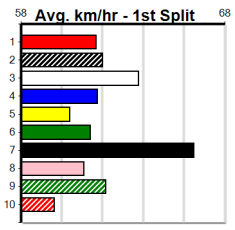

6

3:12PM

(VIC time)

Watchdog Tips: 0 0 0 0 Bet: .