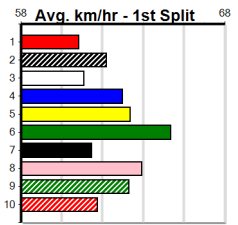

A1 SIGNAGE

Distance: 390m, Race Type: Tier 3 - Grade 7, Total Prizemoney: $1,530
1st: $1,000, 2nd: $320, 3rd: $160, 4th: $50

Watchdog Tips: **0 0 0 0** Bet: **0**