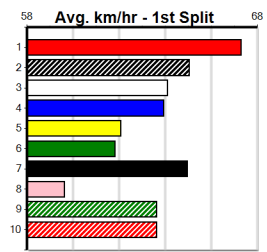

SWEET NETTY'S CATERING

Distance: 450m, Race Type: Grade 5 T3, Total Prizemoney: $1,530
1st: $1,000, 2nd: $320, 3rd: $160, 4th: $50

Watchdog Tips:

Bet:

Table with columns: Form Box, Wgt, Dist, Track, Date, Time, BON, Margin, 1st/2nd (Time), PIR, Checked, Comment, W/R, Split 1, S/P, Grade

LOUIE [5]
WBK Dog Feb-20 Sire: MY REDEEMER Dam: EILY WEST
Owner(s): M Vaughan
Trainer: Michael Vaughan (Newcomb)
Winning Distances: < 300m (0) 300 - 399m (0) 400 - 499m (2) 500 - 599m (5) 600 - 699m (0) > 700m (0)
Winning Weights: 29.0(1) 29.1(1) 29.5(1) 29.7(2) 29.9(1) 30.0(1)
Box History table and Prize Best Starts table included.

NORSE QUEEN [5]
BK Bitch May-21 Sire: AUSSIE INFRARED Dam: GOTHAM QUEEN
Owner(s): SMKN (SYN), M Lithgow, D Maynes, K Maynes, N Riseley, E Avdulla
Trainer: Melanie Lithgow (Devon Meadows)
Winning Distances: < 300m (0) 300 - 399m (0) 400 - 499m (7) 500 - 599m (0) 600 - 699m (0) > 700m (0)
Winning Weights: 25.6(1) 25.9(1) 26.3(1) 26.5(1) 26.7(1) 27.1(1) 27.4(1)
Box History table and Prize Best Starts table included.

ASTUTE QUEEN [5]
BK Bitch May-21 Sire: AUSSIE INFRARED Dam: GOTHAM QUEEN
Owner(s): SMKN (SYN), M Lithgow, D Maynes, K Maynes, N Riseley, E Avdulla
Trainer: Sean Lithgow (Devon Meadows)
Winning Distances: < 300m (0) 300 - 399m (2) 400 - 499m (4) 500 - 599m (0) 600 - 699m (0) > 700m (0)
Winning Weights: 27.2(1) 27.5(2) 28.1(1) 28.2(1) 28.3(1)
Box History table and Prize Best Starts table included.

SHOWGIRL SHIRLEY [5]
BK Bitch Mar-22 Sire: BERNARDO Dam: HOOK ALONG BOOK
Owner(s): Belinda Connolly and Shane Connolly (SYN), S Connolly, B Connolly
Trainer: David Kerr (Caldermeade)
Winning Distances: < 300m (0) 300 - 399m (0) 400 - 499m (5) 500 - 599m (3) 600 - 699m (0) > 700m (0)
Winning Weights: 26.4(1) 26.6(2) 26.7(2) 26.9(2) 27.0(1)
Box History table and Prize Best Starts table included.

CAWBOURNE GROUP (NSW)[5]
BK Dog Aug-20 Sire: SWIFT FANCY Dam: CAWBOURNE KRISTY
Owner(s): All in time (SYN), J D'altorio, R Francis
Trainer: David Long (Tarnagulla)
Winning Distances: < 300m (0) 300 - 399m (3) 400 - 499m (6) 500 - 599m (0) 600 - 699m (0) > 700m (0)
Winning Weights: 33.3(1) 33.6(2) 33.8(2) 33.9(1) 34.2(2) 34.4(1)
Box History table and Prize Best Starts table included.

1

2

3

4

5