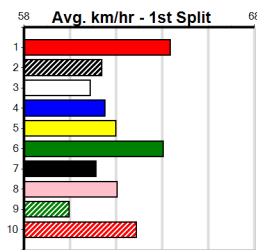

TUDOR ELECTRICAL

Distance: 450m, Race Type: Tier 3 - Grade 7, Total Prizemoney: $1,530
1st: $1,000, 2nd: $320, 3rd: $160, 4th: $50

Watchdog Tips:

Bet:

Form Box	Wgt	Dist	Track	Date	Time	BON	Margin	1st/2nd (Time)	PIR	Checked	Comment	WR	Split 1	S/P	Grade

1

ROCKING ROXY [7]
BK Bitch Jan-22 Sire: ALLEN DEED Dam: FLO LAVA
Owner(s): K Howard Trainer: Kurt Howard (Woolsthorpe)
Winning Distances: < 300m (0) 300 - 399m (0) 400 - 499m (1) 500 - 599m (0) 600 - 699m (0) > 700m (0)
Winning Weights: 28.6(1)

7th (2)	28.9	450	WBL	R1	13-Jun-24	26.50	25.20	16.00	MAGNUM RIOT (25.41)	Q/156			6.64	$33.80	MH
2nd (7)	28.9	390	WBL	R2	20-Jun-24	22.63	22.27	0.75L	DUKE CABOOM (22.59)	M/22			8.89	$14.70	M
5th (4)	28.9	390	WBL	R1	27-Jun-24	23.24	22.05	9.00L	MISCHKE (22.65)	M/67			9.03	$7.60	M
2nd (5)	28.7	450	BAL	R1	07-Jul-24	26.01	25.42	0.50L	NAILED IT (25.98)	Q/123			6.71	$4.70	T3-M
5th (5)	28.7	390	WBL	R1	11-Jul-24	23.33	21.94	13.00	ALL TALKER (22.47)	M/88			9.44	$3.80	M
4th (2)	28.5	390	WBL	R1	01-Aug-24	22.90	21.93	7.50L	AUSSIE ZAC (22.39)	M/46			9.00	$6.10	M
1st (8)	28.6	410	HOR	R1	17-Aug-24	23.89	23.09	5.50L	DECODED (24.27)	Q/11			10.42	$10.50	M
7th (4)	29.0	450	WBL	R5	22-Aug-24	26.07	24.98	11.00	PAW OSWALD (25.35)	M/788			6.94	$75.70	X67

Last 3 wins NOT included above

Bx	1st	2nd	3rd	4th	5th	6th	7th	8th
1								
2								
3				1				1
4								
5					1			1
6								
7								
8	1							

Prize Best	$2595.00
Starts	26.01(5)-7/7/24
Trk/Dts	8-1-2-0
APM	1-0-1-0
	2323

2

BLACK EMU [7]
BK Dog Oct-22 Sire: ASTON RUPEE Dam: BOOM FOOT
Owner(s): GEMDOGS (SYN), R Edgerton, I Marston, S Marsden Trainer: Natalie Pace (Kurunjang)
Winning Distances: < 300m (0) 300 - 399m (0) 400 - 499m (1) 500 - 599m (0) 600 - 699m (0) > 700m (0)
Winning Weights: 35.9(1)

2nd (1)	35.9	390	BAL	R2	31-Jul-24	22.46	22.17	3.00L	PAW REX (22.26)	Q/22			8.64	$4.00	MH
2nd (1)	36.4	390	BAL	R9	07-Aug-24	22.48	22.08	4.50L	PAW REX (22.18)	M/33			8.78	$6.70	MF
5th (8)	36.1	450	BAL	R2	14-Aug-24	26.22	25.35	12.00	SIZZLE JACK (25.41)	S/447			6.80	$5.20	M
1st (3)	35.9	450	BAL	R4	23-Aug-24	25.82	25.41	1.75L	PAW MAVEN (25.93)	Q/111	SW		6.70	$2.80	M
5th (2)	35.7	450	BAL	R10	28-Aug-24	26.36	25.32	6.50L	PAW LILIBET (25.94)	M/664		W	6.85	$3.70	X67

Last 3 wins NOT included above

Bx	1st	2nd	3rd	4th	5th	6th	7th	8th
1		2						
2								
3	1				1			
4								
5								
6								
7								
8								

Prize Best	$3300.00
Starts	25.82(3)-23/8/24
Trk/Dts	5-1-2-0
APM	3-1-0-0
	2800