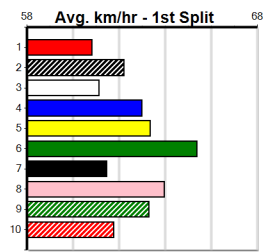

10

***** NO RESERVE *****

Owner(s):
 Winning Distances: < 300m (0) 300 - 399m (0) 400 - 499m (0) 500 - 599m (0) 600 - 699m (0) > 700m (0)
 Winning Weights:

Trainer:

Box History

A1 SIGNAGE

Distance: 390m, Race Type: Tier 3 - Grade 7, Total Prizemoney: \$1,530
1st: \$1,000, 2nd: \$320, 3rd: \$160, 4th: \$50