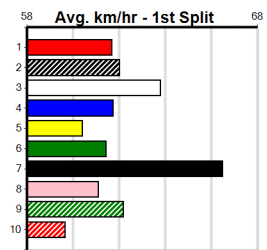

SOUTHERN SHEETMETAL

Distance: 450m, Race Type: Grade 5 T3, Total Prizemoney: $1,530
1st: $1,000, 2nd: $320, 3rd: $160, 4th: $50

Watchdog Tips: [ ] [ ] [ ] [ ] Bet: [ ]

SO SUDDEN [5]
BK Dog Apr-20 Sire: FABREGAS Dam: VOLKEY
Owner(s): Kim Hollway & Nathan Daniell (SYN), K Hollway, N Daniell
Trainer: Cameron Hudson (Creswick)
Winning Distances: < 300m (0) 300 - 399m (2) 400 - 499m (5) 500 - 599m (1) 600 - 699m (0) > 700m (0)
Winning Weights: 33.9(1) 34.1(2) 34.2(1) 34.4(3) 35.1(1)
Box History table and Prize Best Starts table included.

AVISWOOD (SA)[5]
BK Dog Feb-22 Sire: DYNA DOUBLE ONE Dam: RIGHT EXIT
Owner(s): P Pace
Trainer: Paul Pace (Scarsdale)
Winning Distances: < 300m (0) 300 - 399m (1) 400 - 499m (2) 500 - 599m (0) 600 - 699m (0) > 700m (0)
Winning Weights: 31.5(2) 31.7(1)
Box History table and Prize Best Starts table included.

SPECIAL SIAN [5]
DKBD Bitch Aug-21 Sire: FERNANDO BALE Dam: SPECIAL KIRST
Owner(s): S Flynn
Trainer: David Plumridge (Scoresby)
Winning Distances: < 300m (0) 300 - 399m (1) 400 - 499m (3) 500 - 599m (0) 600 - 699m (0) > 700m (0)
Winning Weights: 27.6(1) 27.8(1) 28.1(1) 28.2(1)
Box History table and Prize Best Starts table included.

TINKER PAT [5]
BE Dog Feb-20 Sire: DALGETTY Dam: ZIPPING ELLA
Owner(s): Burns Racing (SYN), C Burns, J Burns
Trainer: Craig Burns (Balliang)
Winning Distances: < 300m (0) 300 - 399m (2) 400 - 499m (9) 500 - 599m (0) 600 - 699m (0) > 700m (0)
Winning Weights: 28.8(1) 29.4(1) 29.7(1) 29.8(2) 30.5(1) 30.6(1) 30.7(1) 31.1(1) 31.2(2)
Box History table and Prize Best Starts table included.

ZIPPING MORK (NSW)[5]
BK Dog Oct-20 Sire: OVER LIMIT Dam: ZIPPING PARIS
Owner(s): D Pace
Trainer: Donna Pace (Scarsdale)
Winning Distances: < 300m (0) 300 - 399m (0) 400 - 499m (1) 500 - 599m (4) 600 - 699m (0) > 700m (0)
Winning Weights: 28.4(1) 28.5(1) 28.8(2) 28.9(1)
Box History table and Prize Best Starts table included.

1

2

3

4

5