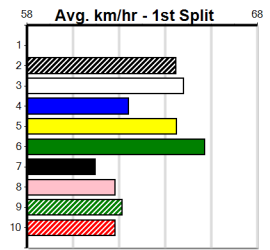

SJC CONCRETING

Distance: 390m, Race Type: Tier 3 - Grade 6, Total Prizemoney: $1,530
1st: $1,000, 2nd: $320, 3rd: $160, 4th: $50

Watchdog Tips:

Bet:

Form	Box	Wgt	Dist	Track	Date	Time	BON	Margin	1st/2nd (Time)	PIR	Checked	Comment	WR	Split 1	S/P	Grade

NIKKI BONKERS (NSW)[6]

BK Bitch **May-22** Sire: SUPERIOR PANAMA Dam: PRECIOUS SAL

Owner(s): K Gordon Trainer: Adrian Kenyon (Lara)

Winning Distances: < 300m (0) 300 - 399m (2) 400 - 499m (0) 500 - 599m (0) 600 - 699m (0) > 700m (0)

Winning Weights: 30.1(1) 30.3(1)

1st (7)	30.1	318	DUB	R3	11-Mar-24	18.50	18.28	1.00L	LOCHINVAR CHAOS (18.58)	111	111	4.78	$6.50	MH
1st (1)	30.3	318	DUB	R3	16-Mar-24	18.36	18.16	1.5L	ISLA BONKERS (18.47)	111	111	4.71	$2.40	MF
4th (7)	30.0	330	TEM	R10	03-Apr-24	19.46	18.79	8.50L	SCARLET'S DESIRE (18.88)				$2.80	5
2nd (6)	30.0	350	GBN	R4	05-Apr-24	20.29	19.72	4.25L	YOUNG RUSS (19.99)	2	2		$5.00	5H
5th (2)	29.6	350	GBN	R9	12-Apr-24	20.63	19.59	7.50L	BALLOWS TWITCH (20.10)	5	5		$10.00	5F
7th (8)	29.0	330	TEM	R6	17-Apr-24	19.52	18.71	4.50L	WESTSIDE BULLET (19.20)				$4.80	5H

Last 3 wins NOT included above

Box History

Bx	1st	2nd	3rd	4th	5th	6th	7th	8th
1	1							
2					1			
3								
4								
5								
6		1						
7	1			1				
8								1

Prize Best: $6760.00 FSH
Starts: 6-2-1-0
Trk/Dts: 0-0-0-0
APM: 2704

SALMON SPRAY [6]

BK Bitch **Mar-22** Sire: ASTON DUKE Dam: STARLIGHT JILL

Owner(s): A Mooney Trainer: Andrew Mooney (Amherst)

Winning Distances: < 300m (0) 300 - 399m (2) 400 - 499m (0) 500 - 599m (0) 600 - 699m (0) > 700m (0)

Winning Weights: 27.5(1) 27.8(1)

4th (2)	27.6	390	BAL	R4	30-Jun-24	22.59	22.21	3.25L	JAMS NIMBLE (22.36)	Q/12		8.30	$9.90	T3-6	
5th (1)	27.6	410	HOR	R11	09-Jul-24	24.09	22.97	8.50L	PAW YONDER (23.52)	Q/35		W	10.55	$13.60	X67
5th (2)	27.9	390	BAL	R10	22-Jul-24	23.17	22.36	10.00	ASTON ADVANCE (22.48)	M/67			8.88	$4.40	T3-6
2nd (5)	28.0	390	BAL	R11	29-Jul-24	22.73	22.45	4.00L	ABSOLUTELY FRANK (22.47)	Q/12		W	8.39	$2.50	6G
2nd (4)	27.8	390	BAL	R3	05-Aug-24	22.73	22.44	1.25L	JEROME (22.65)	M/11			8.48	$3.50	T3-RW
3rd (7)	27.6	400	GEL	R11	13-Aug-24	23.12	22.63	6.00L	PAW NICHOLLS (22.70)	Q/13		W	8.38	$11.40	6G
5th (4)	27.7	390	BAL	R10	18-Aug-24	22.91	22.21	6.50L	LOCHINVAR RUBY (22.45)	Q/13			8.32	$6.30	T3-6
2nd (5)	27.6	400	GEL	R11	27-Aug-24	23.06	22.57	5.50L	SPICY ASSASSIN (22.68)	M/14			8.44	$2.70	6G

Last 3 wins NOT included above

1st (1)	27.5	390	BAL	R1	15-Apr-24	22.83	22.28	0.75L	PIPPA (22.88)	Q/11			8.47	$3.50	T3-M
1st (4)	27.8	390	BAL	R10	09-Jun-24	22.56	22.34	4.75L	MAKE US DREAM (22.89)	Q/11			8.35	$6.10	T3-7

Box History

Bx	1st	2nd	3rd	4th	5th	6th	7th	8th
1	1	1			1	2		
2				1	1			
3								1
4	1	1			1			
5		2						
6			1			1		
7			2				1	
8					1			

Prize Best: $3910.00
Starts: 22.52(1)-4/5/24
Trk/Dts: 20-2-4-3
APM: 13-2-3-2 2456