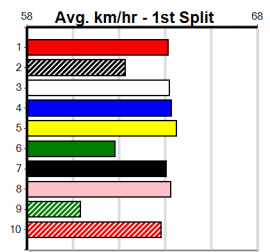

DOWNLOAD THE WATCHDOG APP

Distance: 390m, Race Type: Grade 5 T3, Total Prizemoney: $1,530
1st: $1,000, 2nd: $320, 3rd: $160, 4th: $50

Watchdog Tips:

Bet:

Form Box	Wgt	Dist	Track	Date	Time	BON	Margin	1st/2nd (Time)	PIR	Checked	Comment	WR	Split 1	S/P	Grade

MARINO [5]

BE Dog Dec-21 Sire: TOMMY SHELBY Dam: MY LUCKY MIA
Owner(s): B Middling
Trainer: Brendan Middling (Rockbank)
Winning Distances: < 300m (0) 300 - 399m (1) 400 - 499m (6) 500 - 599m (0) 600 - 699m (0) > 700m (0)
Winning Weights: 31.4(2) 31.6(2) 31.7(2) 31.8(1)

4th (7)	31.7	390	BAL	R4	26-Jun-24	22.75	22.01	11.00	VERSNELLEN (22.01)	S/57	.	.	.	8.72	$29.90 5
5th (2)	31.3	390	BAL	R11	14-Jul-24	22.95	22.33	9.00L	ELANGA (22.33)	M/55	.	.	.	8.63	$6.30 T3-5
4th (2)	31.6	400	GEL	R6	23-Jul-24	23.03	22.44	3.25L	TONIC'S GIRL (22.81)	M/32	.	SW	.	8.61	$7.20 5
4th (2)	31.4	400	GEL	R11	30-Jul-24	23.32	22.64	4.50L	BUY DIRT (23.01)	S/44	.	SW	.	8.76	$8.20 5
7th (3)	31.3	400	GEL	R6	03-Aug-24	23.57	22.64	11.00	COOL NATURE (22.85)	M/47	.	.	.	8.75	$21.30 5
1st (3)	31.4	400	GEL	R4	13-Aug-24	22.89	22.63	1.25L	GOLDEN EYE (22.98)	M/11	.	.	.	8.49	$11.40 5
F (5)	31.7	400	GEL	R5	20-Aug-24	0.00	22.49	.	WATERLOO BOY (22.91)	M/88	.	V7	.	10.34	$4.90 5
2nd (5)	31.9	400	GEL	R5	27-Aug-24	22.98	22.57	5.50L	BREAKDOWN (22.63)	S/32	.	.	.	8.58	$3.60 5

Last 3 wins NOT included above

1st (6)	31.8	400	WGL	R6	04-Jan-24	22.75	22.55	2.00L	JESSICA PEARSON (22.89)	M/11	.	SW	.	8.44	$4.40 SH
1st (8)	31.7	395	TRA	R7	07-Feb-24	22.11	21.83	1.5L	RADEBE (22.20)	M/211	.	.	.	3.80	$6.90 5
1st (2)	31.6	400	GEL	R12	04-Jun-24	23.07	22.69	1.25L	STAND FOR ME (23.15)	M/11	.	.	.	8.56	$1.70 5

LOVE A BOURBSKI (NSW)[5]

F Dog Jan-22 Sire: BARCIA BALE Dam: SUNSET BOURBSKI
Owner(s): Lyne Davidson (SYN), J Lyne, R Davidson
Trainer: Donna Knight (Talbot)
Winning Distances: < 300m (0) 300 - 399m (2) 400 - 499m (3) 500 - 599m (0) 600 - 699m (0) > 700m (0)
Winning Weights: 30.7(1) 31.0(2) 31.1(1) 31.6(1)

1st (4)	31.0	425	BEN	R12	12-Jun-24	24.48	23.95	1.75L	SUNSHINE GOLD (24.59)	M/111	.	.	.	6.64	$2.60 5
1st (2)	31.6	390	BAL	R6	16-Jun-24	22.58	22.46	1.00L	TASMAN HOPE (22.65)	M/12	.	.	.	8.41	$2.00 T3-5
F (3)	31.4	390	BAL	R11	23-Jun-24	0.00	22.22	.	BURN THE WITCH (22.31)	M/88	.	V7	.	10.32	$3.60 T3-5
6th (5)	31.3	390	BAL	R12	14-Jul-24	23.04	22.33	7.00L	IBROX COOPER (22.57)	M/46	.	.	.	8.70	$5.60 T3-5
3rd (8)	31.1	425	BEN	R12	20-Jul-24	24.82	24.13	4.25L	SARAH LOUISE (24.53)	Q/223	.	.	.	6.76	$3.80 5
6th (2)	31.0	390	BAL	R10	24-Jul-24	22.80	22.18	8.00L	WHERE'S WALTER (22.24)	M/88	.	SW	W	9.01	$22.70 X45
8th (6)	31.0	425	BEN	R12	31-Jul-24	24.82	24.14	10.00	KENTUCKY GUS (24.14)	M/888	.	.	.	6.87	$16.60 5
7th (6)	30.7	425	BEN	R10	14-Aug-24	24.89	23.98	7.00L	INTER SPARKLE (24.42)	Q/112	.	V5	.	6.66	$15.80 T3-5

Last 3 wins NOT included above

1st (5)	31.1	400	GEL	R2	01-Nov-23	22.97	22.49	1.00L	VERONICA LODGE (23.03)	M/11	.	.	.	8.44	$1.60 M
1st (1)	31.0	390	BAL	R2	04-Dec-23	22.36	22.27	1.25L	SHAKA GOES BANG (22.44)	Q/11	.	.	.	8.40	$2.30 T3-7
1st (1)	30.7	400	GEL	R10	30-Jan-24	22.85	22.70	1.75L	MIGHTY WISH (22.96)	M/11	.	.	.	8.40	$1.70 T3-6