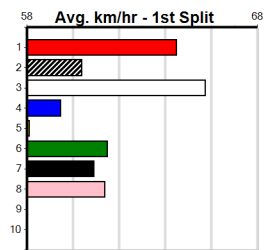

VALE KEVIN DORAN

Distance: 390m, Race Type: Tier 3 - Maiden, Total Prizemoney: $1,530
1st: $1,000, 2nd: $320, 3rd: $160, 4th: $50

Watchdog Tips: [ ] [ ] [ ] [ ] [ ] Bet: [ ]

Table with columns: Form Box, Wgt, Dist, Track, Date, Time, BON, Margin, 1st/2nd (Time), PIR, Checked, Comment, WR, Split 1, S/P, Grade

RELEASED [M]
RF Bitch May-22 Sire: BEAST UNLEASHED Dam: SIN RAP SPEEDY
Owner(s): G Collins
Trainer: Margery Quick (Haddon)
Winning Distances: < 300m (0) 300 - 399m (0) 400 - 499m (0) 500 - 599m (0) 600 - 699m (0) > 700m (0)
Winning Weights:
6th (4) 27.1 410 HOR R2 25-Jun-24 24.85 23.07 18.00 CHARLIE ASH (23.59) M/87 11.36 $3.20 M
Box History:
Prize Best $2810.00
Starts 22.73(4)-23/8/24
Trk/Dts 11-0-4-3
APM 1-0-0-1 1978

TONKA BALE (NSW)[M]
BK Dog Jul-22 Sire: ALLEN DEED Dam: QUIP ALLEN
Owner(s): D Pace
Trainer: Donna Pace (Scarsdale)
Winning Distances: < 300m (0) 300 - 399m (0) 400 - 499m (0) 500 - 599m (0) 600 - 699m (0) > 700m (0)
Winning Weights:
7th (2) 30.9 400 GEL R1 02-Jul-24 24.04 22.88 17.00 FLYING SCOTCH (22.91) M/87 9.04 $27.50 M
Box History:
Prize Best $530.00
Starts 22.93(3)-22/7/24
Trk/Dts 11-0-1-1
APM 5-0-1-0 456

SILVERTREE FOX (NSW)[M]
BK Dog Jul-22 Sire: TIGGERLONG TONK Dam: COLD TWIST
Owner(s): C Clarke
Trainer: Jason Wickham (Lara)
Winning Distances: < 300m (0) 300 - 399m (0) 400 - 499m (0) 500 - 599m (0) 600 - 699m (0) > 700m (0)
Winning Weights:
6th (3) 32.8 400 GEL R1 28-Jun-24 23.51 22.38 12.00 PUNCHY (22.72) Q/16 8.42 $25.60 M
Box History:
Prize Best $890.00
Starts 22.59(7)-25/8/24
Trk/Dts 7-0-2-0
APM 2-0-2-0 880

MEEK [M]
BK Dog Oct-21 Sire: ASTON DEE BEE Dam: IT'S A BIRD
Owner(s): C Stanton
Trainer: Nikkole Stanton (Clunes)
Winning Distances: < 300m (0) 300 - 399m (0) 400 - 499m (0) 500 - 599m (0) 600 - 699m (0) > 700m (0)
Winning Weights:
6th (1) 30.4 390 BAL R1 26-May-24 22.96 21.59 4.50L BLAZING RIOT (22.64) M/32 8.71 $10.20 M
Box History:
Prize Best $320.00
Starts 22.96(1)-26/5/24
Trk/Dts 9-0-1-0
APM 9-0-1-0 256

LISBURN [M]
BK Bitch Oct-22 Sire: TOMMY SHELBY Dam: LIZZIE'S ENTITY
Owner(s): D Knight
Trainer: Donna Knight (Talbot)
Winning Distances: < 300m (0) 300 - 399m (0) 400 - 499m (0) 500 - 599m (0) 600 - 699m (0) > 700m (0)
Winning Weights:
7th (6) 27.6 390 BAL R1 23-Aug-24 23.29 22.19 13.00 BLACK LICORICE (22.42) M/77 8.91 $12.60 M
Box History:
Prize Best $0.00
Starts 23.19(8)-28/8/24
Trk/Dts 2-0-0-0
APM 2-0-0-0 0

1

2

3

4

5