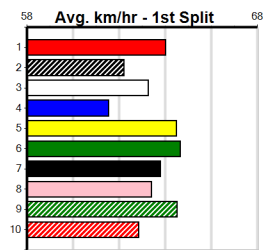

TOWN & COUNTRY LINE MARKING

Distance: 390m, Race Type: Grade 5 T3, Total Prizemoney: $1,530
1st: $1,000, 2nd: $320, 3rd: $160, 4th: $50

Watchdog Tips:

Bet:

Table with columns: Form Box, Wgt, Dist, Track, Date, Time, BON, Margin, 1st/2nd (Time), PIR, Checked, Comment, W/R, Split 1, S/P, Grade

Race 1: ZIPPING SWAZI (NSW)[5]. Includes owner (J Tolson), sire (ZIPPING GARTH), dam (ZIPPING DIVA), and trainer (Jason Tolson). Lists winning distances and weights, followed by a detailed race log and a box history table.

Race 2: SANDY'S LARA [5]. Includes owner (R Weightman), sire (FABREGAS), dam (SILENT SANDY), and trainer (Robert Weightman). Lists winning distances and weights, followed by a detailed race log and a box history table.

Race 3: SHIMA HARLEY [5]. Includes owner (G Mitchell), sire (FERNANDO BALE), dam (SHIMA CLASSIC), and trainer (Donna Knight). Lists winning distances and weights, followed by a detailed race log and a box history table.

Race 4: CAPITAL GAIN [5]. Includes owner (MILLIONAIRES (SYN), J Farrugia, A Farrugia), sire (MY REDEEMER), dam (MADAM BUTTERFLY), and trainer (Elizabeth Lloyd). Lists winning distances and weights, followed by a detailed race log and a box history table.

Race 5: STROMBOLI [5]. Includes owner (Ghost Syndicate (SYN), L Cardillo, G Roberts, B Markovic), sire (ASTON DEE BEE), dam (SOMERTON MAY), and trainer (Dallan Klemke). Lists winning distances and weights, followed by a detailed race log and a box history table.