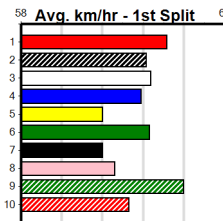

Sale

BIG BOY DASH

Distance: 435m, Race Type: Grade 5, Total Prizemoney: $2,925
1st: $1,950, 2nd: $600, 3rd: $300, 4th: $75

4

6:42PM

(VIC time)

Watchdog Tips: [0] [0] [0] [0] Bet: .

Main table containing race details for 10 races (1-10). Each race entry includes fields for Form, Box, Weight, Dist, Track, Date, Time, BON, Margin, 1st/2nd (Time), PIR, Checked, Comment, W/R, Split 1, S/P, Grade, and Winning Boxes. Winning Boxes include Prize, Best, Starts, Trk/Dst, and APM values.