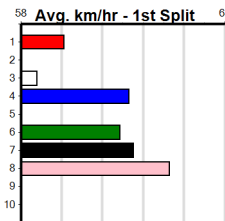

Sale

1
5:35PM
(VIC time)

COURTNEY CARTAGE

Distance: 435m, Race Type: Maiden, Total Prizemoney: $2,535
1st: $1,680, 2nd: $520, 3rd: $260, 4th: $75

Watchdog Tips: 0 0 0 0 Bet: .