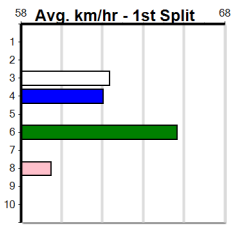

Sale

A&R COUNTRY CLEANING

Distance: 435m, Race Type: Maiden, Total Prizemoney: $2,535
1st: $1,680, 2nd: $520, 3rd: $260, 4th: $75

2
5:57PM
(VIC time)

Watchdog Tips: **0** **0** **0** **0** **Bet:** _____

Form Box Weight Dist Track Date Time BON Margin 1st/2nd (Time) PIR Checked Comment W/R Split 1 S/P Grade

1 LADY TEELA [M]
BK B Oct-22 FLYING RICCIARDO ZIPPING POPPY
Trainer: Judy Brereton (Tanjil South)
Owner(s): Eye Candy (SYN), C Wilk, K Gorman

Winning Boxes							
1	2	3	4	5	6	7	8
Prize							
Best							
Starts							
Trk/Dst							
APM							

2 TOTAL GARTH (NSW)[M]
BK D Aug-22 ZIPPING GARTH LEYENDA
Trainer: Darren Petersen (Rochester)

Winning Boxes							
1	2	3	4	5	6	7	8
Prize							
Best							
Starts							
Trk/Dst							
APM							

3 TILES AND WINE [M]
BK D Oct-22 FLYING RICCIARDO ZIPPING POPPY
Trainer: Christian Wilk (Tanjil South)

Winning Boxes							
1	2	3	4	5	6	7	8
Prize							
Best							
Starts							
Trk/Dst							
APM							

4 SOMERTON JUNE [M]
BK B Dec-22 MY REDEEMER SOMERTON ROSE
Trainer: Michael Delaney (Cobains)

Winning Boxes							
1	2	3	4	5	6	7	8
Prize							
Best							
Starts							
Trk/Dst							
APM							

5 UNACCEPTABLE MIM (NSW)[M]
BK B Nov-22 SUPERIOR PANAMA MINORCA
Trainer: Justin Bowman (Kilmany)
Owner(s): J Niass

Winning Boxes							
1	2	3	4	5	6	7	8
Prize							
Best							
Starts							
Trk/Dst							
APM							

6 JOE THE GOOSE [M]
F D Mar-22 ASTON DEE BEE FUGACIOUS
Trainer: Leonie Dalton (Coldstream)

Winning Boxes							
1	2	3	4	5	6	7	8
Prize							
Best							
Starts							
Trk/Dst							
APM							

7 IS HE HAPPY [M]
BK D Feb-23 BEAST UNLEASHED MADE ME BLIND
Trainer: Paul Hammerstein (Ararat)
Owner(s): P Hammerstein

Winning Boxes							
1	2	3	4	5	6	7	8
Prize							
Best							
Starts							
Trk/Dst							
APM							

8 TOWN LEGEND [M]
BD D Dec-22 CATCH THE THIEF POPOWSKI
Trainer: Des Douch (Maffra)
Owner(s): L Cardillo

Winning Boxes							
1	2	3	4	5	6	7	8
Prize							
Best							
Starts							
Trk/Dst							
APM							

9 *** NO RESERVE ***
Trainer:
Owner(s):

10 *** NO RESERVE ***
Trainer:
Owner(s):