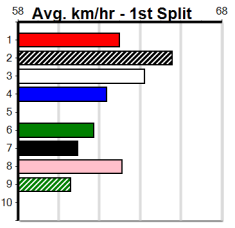

Sale

9

8:25PM

(VIC time)

SANDERS BRICKLAYING

Distance: 435m, Race Type: Mixed 6/7, Total Prizemoney: \$2,925  
1st: \$1,950, 2nd: \$600, 3rd: \$300, 4th: \$75

Watchdog Tips:

0