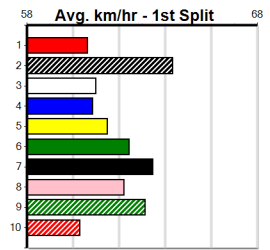

Sale
12
9:28PM
(VIC time)

SPORTSBET EVERY DOG HAS ITS DAY

Distance: 435m, Race Type: Grade 5, Total Prizemoney: $2,925
1st: $1,950, 2nd: $600, 3rd: $300, 4th: $75

Watchdog Tips: Bet:

1

YARRELL BALE (NSW)[5]
F Dog Oct-20 Sire: ALLEN DEED Dam: KACHINA ALLEN
Owner(s): L Harris Trainer: Luke Harris (Devon Meadows)
Winning Distances: < 300m (0) 300 - 399m (0) 400 - 499m (3) 500 - 599m (3) 600 - 699m (0) > 700m (0)
Winning Weights: 30.4(1) 30.7(1) 31.0(1) 31.4(1) 31.8(2)

Box	1st	2nd	3rd	4th	5th	6th	7th	8th
1			1	2	2	1	3	2
2	1	2	3	2	1	2	1	
3				1	2			1
4	1	1		1	1	2	2	
5	1			1	1			1 1
6			3			1	2	1
7	1	1	1		1	1		
8	2	4	1		4	1		

Prize Best Starts Trk/Dts APM: $22677.50, 24.97(8)-26/11/23, 66-6-8-10, 3-0-0-1, 1640

2

TARGAN BALE (NSW)[5]
BK Dog Dec-20 Sire: BARCIA BALE Dam: HELGA BALE
Owner(s): B Wheeler Trainer: Luke Harris (Devon Meadows)
Winning Distances: < 300m (0) 300 - 399m (1) 400 - 499m (10) 500 - 599m (0) 600 - 699m (0) > 700m (0)
Winning Weights: 32.6(1) 32.8(2) 33.0(1) 33.2(2) 33.3(1) 33.4(1) 33.6(1) 33.7(1) 34.2(1)

Box	1st	2nd	3rd	4th	5th	6th	7th	8th
1	3	4	1	1				
2		1		1				
3		3	1	3	1			1
4	1	3	2	1	1	2	1	
5				1			1	4
6	4	2	2	1	1			
7	2	5	3	6	1	1		1
8	1	1	2	1	1			1

Prize Best Starts Trk/Dts APM: $46759.20, 24.47(1)-14/2/24, 72-11-19-12, 5-0-2-0, 3465

3

AUSSIE CAN FLY [5]
BK Dog Jul-21 Sire: AUSSIE INFRARED Dam: SHE WIGGLES
Owner(s): P Mckenzie Trainer: Peter Mckenzie (Tinamba)
Winning Distances: < 300m (0) 300 - 399m (3) 400 - 499m (3) 500 - 599m (0) 600 - 699m (0) > 700m (0)
Winning Weights: 30.0(1) 30.2(1) 30.9(2) 31.8(1) 32.1(1)

Box	1st	2nd	3rd	4th	5th	6th	7th	8th
1		1						
2	1		1	3	1		1	1
3		3	1	1		2	2	
4	1	3	2	2	1	2		
5	2	1		1	1		3	
6	2		2	1		2		
7		1						1 1
8	1		2	2		1		

Prize Best Starts Trk/Dts APM: $22665.63, 24.66(5)-15/10/23, 53-6-10-5, 24-1-5-4, 5840

4

DR. NARNIA [5]
BEF Bitch Feb-21 Sire: FERNANDO BALE Dam: DR. MINO
Owner(s): DOCTORS KENNELS (SYN), J McMahon, J Gill Trainer: Emily McMahon (Darriman)
Winning Distances: < 300m (0) 300 - 399m (0) 400 - 499m (3) 500 - 599m (0) 600 - 699m (0) > 700m (0)
Winning Weights: 24.5(1) 25.7(1) 25.8(1)

Box	1st	2nd	3rd	4th	5th	6th	7th	8th
1		1					1	
2	1		1	1		1		
3			1	1		1		2
4		1			1			
5					2			1
6	1			1			2	
7	1	1	1	1	1			
8		1	1	1				

Prize Best Starts Trk/Dts APM: $6631.25, 24.70(7)-14/8/24, 28-3-3-5, 19-3-2-5, 3299

5

RIO BORIS [5]
BE Dog Nov-21 Sire: BERNARDO Dam: GOLDEN RAT LASS
Owner(s): B Harper Trainer: Barry Harper (Seaspray)
Winning Distances: < 300m (0) 300 - 399m (1) 400 - 499m (2) 500 - 599m (0) 600 - 699m (0) > 700m (0)
Winning Weights: 35.1(1) 35.4(1) 36.0(1)

Box	1st	2nd	3rd	4th	5th	6th	7th	8th
1			1					
2			1					
3	1		1		1			1
4								3
5								
6	1			1	1	1	1	
7	1					1		
8			1					

Prize Best Starts Trk/Dts APM: $4795.00, 24.86(3)-22/5/24, 17-3-0-3, 4-1-0-1, 2921