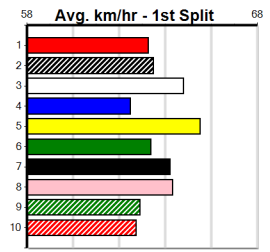

BATES AG

Distance: 435m, Race Type: Grade 5, Total Prizemoney: $2,925
1st: $1,950, 2nd: $600, 3rd: $300, 4th: $75

Watchdog Tips: [ ] [ ] [ ] [ ]

Bet: [ ] [ ] [ ] [ ]

IRON TYSON [5]
BK Dog May-22 Sire: ZIPPING GARTH Dam: DREAMY EYES
Owner(s): Eye Candy (SYN), C Wilk, K Gorman
Winning Distances: < 300m (0) 300 - 399m (1) 400 - 499m (3) 500 - 599m (0) 600 - 699m (0) > 700m (0)
Winning Weights: 31.1(1) 32.2(1) 32.4(2)
5th (2) 32.5 450 TRA R2 14-Jun-24 25.56 25.09 7.00L HIGHLAND WARRIOR (25.09) M/576 . . . 6.85 $8.50 RW
3rd (1) 32.5 510 SLE R5 16-Jun-24 29.65 28.62 9.50L DAINTREE CHIEF (28.99) Q/233 . . . 9.23 $6.40 X67F
1st (8) 32.4 450 SHP R10 04-Jul-24 25.56 25.50 3.5L SHOCK AND AWE (25.80) M/331 . . . 6.74 $17.40 T3-RW
6th (1) 32.2 460 WGL R5 09-Jul-24 26.87 25.98 8.50L TOUGH TAZ (26.27) M/666 . . . W 6.92 $5.80 RW
2nd (7) 31.9 510 SLE R8 24-Jul-24 29.37 29.09 4.25L CREW (29.09) M/322 . . . 9.39 $5.20 5
7th (7) 31.8 460 WGL R6 30-Jul-24 26.75 25.99 11.00L ZORBAS BALE (26.02) Q/247 . . . V14 6.69 $12.60 5
5th (8) 31.2 350 HVL R6 19-Aug-24 19.98 19.15 5.00L ZIPPING PATTY (19.64) M/3 . . . 6.68 $4.30 T3-5
1st (7) 31.1 435 SLE R7 28-Aug-24 24.77 24.42 5.50L BLACK PISTOL (25.14) M/111 . . . SW 5.35 $3.50 5
Last 3 wins NOT included above
1st (1) 32.4 395 TRA R2 13-May-24 22.55 22.53 3.5L DANCE THE MARJEN (22.79) M/421 . . . 3.93 $2.80 M
1st (7) 32.2 435 SLE R4 22-May-24 24.69 24.63 4.25L DR. DUCKY (24.98) M/221 . . . 5.45 $3.00 X67

Box History

Bx	1st	2nd	3rd	4th	5th	6th	7th	8th
1	1				2	1		
2					2			
3							1	1
4	1				1			1
5				1	1			
6								
7	2	1						1
8	1					1		

Prize Best Starts Trk/Dts APM: $6645.63 24.69(7)-22/5/24 21-4-2-1 3-2-0-0 4896

JAMS NIMBLE [5]
WBK Bitch Jan-22 Sire: NEED MY MONEYNOW Dam: GRANDANA QUALI
Owner(s): P Young
Winning Distances: < 300m (0) 300 - 399m (1) 400 - 499m (3) 500 - 599m (0) 600 - 699m (0) > 700m (0)
Winning Weights: 23.7(2) 23.8(2)
1st (3) 23.7 390 BAL R4 30-Jun-24 22.36 22.21 1.75L PERFECT ACE (22.48) M/21 . . . 8.39 $10.10 T3-6
7th (5) 23.8 395 TRA R5 05-Jul-24 22.58 21.86 10.00L DONITA BALE (21.90) S/866 . . . 3.93 $23.80 5
6th (7) 23.6 400 WGL R9 09-Jul-24 23.76 22.52 8.00L OUR YOGI (23.20) S/56 . . . 8.66 $10.70 RW
6th (1) 23.8 395 TRA R7 15-Jul-24 23.62 22.67 14.00L BETTER BANJO (22.67) S/644 . . . 3.89 $6.30 T3-5
3rd (8) 23.7 435 SLE R5 04-Aug-24 24.97 24.36 2.50L SUNDAY SEA (24.81) S/422 . . . 5.37 $6.80 5
4th (3) 24.0 400 WGL R3 09-Aug-24 23.09 22.22 1.25L LA LINA (23.02) M/43 . . . 8.60 $11.00 5NP
1st (4) 23.8 435 SLE R5 14-Aug-24 24.68 24.45 0.50L DR. NARNIA (24.70) S/111 . . . 5.29 $2.30 5
2nd (7) 23.6 435 SLE R3 18-Aug-24 25.00 24.18 12.00 FLYING GENERAL (24.18) M/322 . . . SW 5.32 $34.90 RW
Last 3 wins NOT included above
1st (1) 23.7 400 WGL R2 02-May-24 23.09 22.84 2.25L MS. MANTRA ANNIE (23.24) M/11 . . . 8.56 $2.20 T3-M
1st (1) 23.8 460 WGL R9 23-May-24 26.59 26.11 0.75L CONVICT MODEL (26.63) S/111 . . . 6.65 $4.00 7

Box History

Bx	1st	2nd	3rd	4th	5th	6th	7th	8th
1	2						1	
2		1			1			
3	1		2	1				
4	1							
5						1	1	
6								
7		1			1	1		
8			2					

Prize Best Starts Trk/Dts APM: $6295.00 24.68(4)-14/8/24 18-4-2-4 3-1-1-1 4883