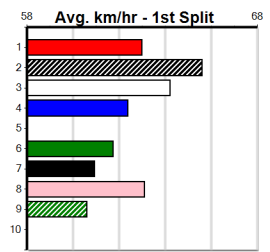

Sale
9
8:25PM
(VIC time)

SANDERS BRICKLAYING

Distance: 435m, Race Type: Mixed 6/7, Total Prizemoney: $2,925
1st: $1,950, 2nd: $600, 3rd: $300, 4th: $75

Watchdog Tips: ☐ ☐ ☐ ☐ ☐ Bet: ☐

DR. KATARINA [6]
BEBD Bitch Feb-21 Sire: FERNANDO BALE Dam: DR. MINO
Owner(s): DOCTORS KENNELS (SYN), J McMahon, J Gill Trainer: Emily McMahon (Darriman)
Winning Distances: < 300m (0) 300 - 399m (1) 400 - 499m (1) 500 - 599m (0) 600 - 699m (0) > 700m (0)
Winning Weights: 24.2(1) 24.3(1)

Pos	Dist	Wgt	Track	Date	Time	BON	Margin	1st/2nd (Time)	PIR	Checked	Comment	WR	Split 1	S/P	Grade
5th (8)	24.4	350	HVL	R4	31-Dec-23	20.08	19.13	7.50L WHY I'M BROKE (19.57)	M/4	.	.	.	6.73	$15.30	MH
3rd (8)	24.3	435	SLE	R3	03-Jan-24	25.39	24.42	14.00 URIEL BALE (24.48)	M/533	.	.	.	5.39	$55.80	M
3rd (6)	24.2	435	SLE	R1	07-Jan-24	25.51	24.45	11.00 DIDDLEY LA LA (24.77)	M/533	.	.	.	5.46	$51.00	M
1st (2)	24.3	435	SLE	R1	14-Jan-24	25.04	24.33	2.75L ARCHER TWO (25.23)	M/111	.	.	.	5.32	$14.10	M
3rd (5)	24.1	395	TRA	R9	19-Jan-24	22.71	22.26	3.00L BIG TRUCKER (22.52)	M/332	.	.	.	3.87	$16.70	X67
1st (6)	24.2	395	TRA	R9	29-Jan-24	22.35	22.06	2.50L HARRY THE HOOD (22.52)	M/211	.	.	.	3.78	$4.10	T3-7
5th (2)	24.6	450	TRA	R3	02-Feb-24	25.57	24.64	11.00 ON HIGH ALERT (24.87)	M/433	.	.	.	6.67	$44.40	X67
ST (-)	24	435	SLE	R3	21-Aug-24	25.37	.	0.01L Trial Cleared	M	.	1of1	.	.	.	ST

Last 3 wins NOT included above

Box History

Bx	1st	2nd	3rd	4th	5th	6th	7th	8th
1								
2	1							
3								
4								
5								
6	1							
7								
8								

Prize	$3500.00
Best	25.04(2)-14/1/24
Starts	7-2-0-3
Trk/Dts	3-1-0-2
APM	700

FROG MARCH [6]
BD Dog Mar-22 Sire: ASTON DEE BEE Dam: FUGACIOUS
Owner(s): J Guy Trainer: Susan Dalton (Coldstream)
Winning Distances: < 300m (0) 300 - 399m (2) 400 - 499m (0) 500 - 599m (0) 600 - 699m (0) > 700m (0)
Winning Weights: 35.1(1) 35.3(1)

Pos	Dist	Wgt	Track	Date	Time	BON	Margin	1st/2nd (Time)	PIR	Checked	Comment	WR	Split 1	S/P	Grade
2nd (6)	35.7	515	SAP	R10	13-May-24	30.42	29.81	6.00L QILIN BALE (30.02)	M/2112	.	.	.	5.15	$4.90	X67H
1st (1)	35.1	350	HVL	R2	09-Jun-24	19.41	19.29	1.75L FLYING GENERAL (19.52)	M/1	.	.	.	6.49	$5.50	X67
2nd (2)	35.5	400	WGL	R3	02-Jul-24	23.04	22.51	0.05L SORRY I'M LATE (23.04)	M/11	.	.	.	8.40	$1.70	X67H
3rd (5)	35.2	400	WGL	R4	09-Jul-24	23.23	22.52	0.75L PERCIVAL (23.18)	M/43	.	.	.	8.62	$2.70	X67F
7th (8)	35.7	525	MEP	R10	17-Jul-24	31.32	29.78	17.00 VILMA BALE (30.19)	M/3457	.	.	.	5.19	$5.50	X67
2nd (7)	35.4	350	HVL	R3	28-Jul-24	19.55	19.29	2.50L LUXFORD (19.38)	M/2	.	.	.	6.59	$2.70	X67
5th (4)	35.0	350	HVL	R3	11-Aug-24	19.81	19.01	4.25L SUN IN CUBA (19.52)	M/8	.	.	.	6.92	$1.60	X67H
2nd (5)	35.0	350	HVL	R4	18-Aug-24	19.66	19.07	1.25L SUN IN CUBA (19.58)	M/1	.	.	.	6.58	$3.30	X67F

Last 3 wins NOT included above

Bx	1st	2nd	3rd	4th	5th	6th	7th	8th
1	1							
2		1						
3								
4								
5								
6								
7								
8								

Prize	$6555.00
Best	FSH
Starts	10-2-4-1
Trk/Dts	0-0-0-0
APM	4182