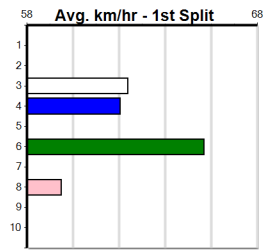

Sale
2
5:57PM
(VIC time)

A&R COUNTRY CLEANING

Distance: 435m, Race Type: Maiden, Total Prizemoney: $2,535
1st: $1,680, 2nd: $520, 3rd: $260, 4th: $75

Watchdog Tips: ☐ ☐ ☐ ☐ ☐ Bet:

Form Box	Wgt	Dist	Track	Date	Time	BON	Margin	1st/2nd (Time)	PIR	Checked	Comment	WR	Split 1	S/P	Grade

1

LADY TEELA [M]
BK Bitch Oct-22 Sire: FLYING RICCIARDO Dam: ZIPPING POPPY
Owner(s): Eye Candy (SYN), C Wilk, K Gorman Trainer: Judy Brereton (Tanjil South)
Winning Distances: < 300m (0) 300 - 399m (0) 400 - 499m (0) 500 - 599m (0) 600 - 699m (0) > 700m (0)
Winning Weights:

Bx	1st	2nd	3rd	4th	5th	6th	7th	8th
1								
2								
3								
4								
5								
6								
7								
8								

Last 3 wins NOT included above

Prize Best							$0
Starts							FSH
Trk/Dts							0-0-0-0
APM							0-0-0-0
							0

2

TOTAL GARTH (NSW)[M]
BK Dog Aug-22 Sire: ZIPPING GARTH Dam: LEYENDA
Owner(s): D Petersen Trainer: Darren Petersen (Rochester)
Winning Distances: < 300m (0) 300 - 399m (0) 400 - 499m (0) 500 - 599m (0) 600 - 699m (0) > 700m (0)
Winning Weights:

Bx	1st	2nd	3rd	4th	5th	6th	7th	8th
1								
2	1							
3								
4		1						
5								
6								
7								
8								

Last 3 wins NOT included above

Prize Best							$860.00
Starts							FSH
Trk/Dts							3-0-3-0
APM							0-0-0-0
							797

3

TILES AND WINE [M]
BK Dog Oct-22 Sire: FLYING RICCIARDO Dam: ZIPPING POPPY
Owner(s): Eye Candy (SYN), C Wilk, K Gorman Trainer: Christian Wilk (Tanjil South)
Winning Distances: < 300m (0) 300 - 399m (0) 400 - 499m (0) 500 - 599m (0) 600 - 699m (0) > 700m (0)
Winning Weights:

Bx	1st	2nd	3rd	4th	5th	6th	7th	8th
1								
2								
3								
4						1		
5						1		
6								
7			1					
8					1			

Last 3 wins NOT included above

Prize Best							$260.00
Starts							25.78(8)-28/8/24
Trk/Dts							4-0-0-1
APM							1-0-0-0
							260

4

SOMERTON JUNE [M]
BK Bitch Dec-22 Sire: MY REDEEMER Dam: SOMERTON ROSE
Owner(s): M Delaney Trainer: Michael Delaney (Cobains)
Winning Distances: < 300m (0) 300 - 399m (0) 400 - 499m (0) 500 - 599m (0) 600 - 699m (0) > 700m (0)
Winning Weights:

Bx	1st	2nd	3rd	4th	5th	6th	7th	8th
1								
2		1						
3			1		1			
4					1			
5								1
6		1		1				
7			1					
8								

Last 3 wins NOT included above

Prize Best							$1710.00
Starts							24.96(1)-21/7/24
Trk/Dts							9-0-2-2
APM							9-0-2-2
							1576

5

UNACCEPTABLE MIM (NSW)[M]
BK Bitch Nov-22 Sire: SUPERIOR PANAMA Dam: MINORCA
Owner(s): J Niass Trainer: Justin Bowman (Kilmany)
Winning Distances: < 300m (0) 300 - 399m (0) 400 - 499m (0) 500 - 599m (0) 600 - 699m (0) > 700m (0)
Winning Weights:

Bx	1st	2nd	3rd	4th	5th	6th	7th	8th
1								
2								
3								
4								
5								
6								
7								
8								

Last 3 wins NOT included above

Prize Best							$0
Starts							FSH
Trk/Dts							0-0-0-0
APM							0-0-0-0
							0