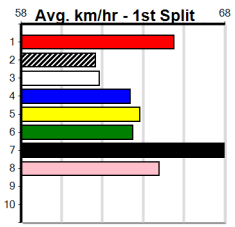

10

1:52PM

(VIC time)

Watchdog Tips: 0 0 0 0 Bet: .