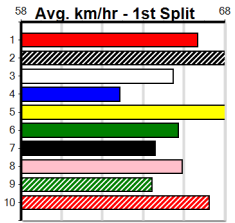

SPORTSBET GREEN TICKS FINAL

Distance: 300m, Race Type: Grade 5 Final, Total Prizemoney: $3,360
1st: $2,250, 2nd: $690, 3rd: $345, 4th: $75

11

2:09PM
(VIC time)

Watchdog Tips: **0** **0** **0** **0** Bet: **0**