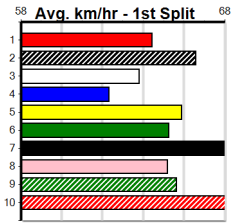

THANK YOU LIZ

Distance: 300m, Race Type: Grade 5, Total Prizemoney: $2,925
1st: $1,950, 2nd: $600, 3rd: $300, 4th: $75

12

2:24PM
(VIC time)

Watchdog Tips: **0 0 0 0** Bet: **0**