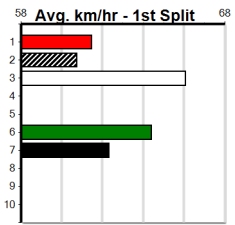

Shepparton

ELITE COLLARS & LEADS

Distance: 450m, Race Type: Maiden, Total Prizemoney: $2,535
1st: $1,680, 2nd: $520, 3rd: $260, 4th: $75

1

6:53PM
(VIC time)

Watchdog Tips:

0 0 0 0

Bet:

Form Box Weight Dist Track Date Time BON Margin 1st/2nd (Time) PIR Checked Comment W/R Split 1 S/P Grade

1 PAW KATTIA (NSW)[M]	BD B	Nov-22	FERAL FRANKY	DYNA WINTER											Winning Boxes							
Trainer: Mark Delbridge (Balliang)														1 2 3 4 5 6 7 8								
T (1) 25.9 400 GEL R2 19-Jul-24 0.00 22.49 . JUNGLE FIREBALL (22.99) S/88 . V0 . 9.79 $3.70 M														Prize Best $520.00								
ST (-) 25.6 400 GEL 13-Aug-24 23.15 0.01L Trial Cleared M . 1of1 . . $. ST														Starts 3-0-0-2								
3rd (8) 25.7 390 BAL R1 21-Aug-24 22.73 22.10 2.00LMORAINIE HOPE (22.59) Q/35 . . . 8.70 $3.90 M														Trk/Dst 0-0-0-0								
3rd (1) 25.6 390 SHP R2 26-Aug-24 23.09 22.16 2.25LDARRA SAPPHIRE (22.94) Q/45 . . . 8.82 $5.70 MH														APM $520								
Owner(s): B Wheeler														ENG GEL 2024-08-30								

2 PAW NITRO (NSW)[M]	BD D	Jan-23	BERNARDO	DYNA GARNER											Winning Boxes							
Trainer: Mark Delbridge (Balliang)														1 2 3 4 5 6 7 8								
3rd (2) 27.7 450 BAL R2 14-Aug-24 25.72 25.35 4.50LSIZZLE JACK (25.41) M/333 . . . 6.70 $11.20 M														Prize Best $2,230.00								
4th (8) 28.0 390 BAL R2 21-Aug-24 22.85 22.10 4.50LHIGHWAY HOOLIGAN (22.55) S/66 . . . 9.04 $1.30 M														Starts 8-0-3-2								
6th (4) 28.1 450 BAL R3 23-Aug-24 26.84 25.41 17.00LMY MUM ROCKS (25.65) S/887 . . . 7.12 $3.90 M														Trk/Dst 0-0-0-0								
2nd (4) 28.2 390 BAL R2 28-Aug-24 22.43 22.24 1.75LONLY EASY (22.32) S/32 . . . 8.70 $2.20 M														APM $2126								
Owner(s): B Wheeler																						

3 ULTIMATE ROCKET (NSW)[M]	RF B	Oct-22	ULTIMATE SPEED	TAMMIN											Winning Boxes							
Trainer: Joanne Smith (The Rock)														1 2 3 4 5 6 7 8								
3rd (7) 27.6 457 TEM R1 21-Jul-24 26.78 25.92 1.75LSPIN AROUND BLUE (26.65) . . . $2.70 M														Prize Best $1,630.00								
2nd (3) 28.0 450 SHP R1 01-Aug-24 25.94 25.43 2.25LREDEEM HER (25.79) M/111 . . . 6.71 $2.30 T3-M														Starts 6-0-3-2								
2nd (7) 28.4 450 SHP R3 22-Aug-24 25.85 25.56 4.25LGREYSYND LARRY (25.56) M/212 . . . 6.71 $3.30 T3-M														Trk/Dst 2-0-2-0								
2nd (5) 28.2 457 TEM R1 28-Aug-24 26.08 25.29 0.75LPRICKLE TOWN (26.04) . . . $2.40 M														APM $1485								
Owner(s): J Smith																						

4 SAMMY SUNG [M]	WBE D	Mar-23	FERNANDO BALE	MEPUNGA SPECTRE											Winning Boxes							
Trainer: James Shaw (Seymour)														1 2 3 4 5 6 7 8								
Owner(s): J Shaw														Prize Best $0								
														Starts 0-0-0-0								
														Trk/Dst 0-0-0-0								
														APM $0								

5 TOO COLD [M]	WBK D	Mar-23	FERNANDO BALE	MEPUNGA SPECTRE											Winning Boxes							
Trainer: James Shaw (Seymour)														1 2 3 4 5 6 7 8								
Owner(s): J Shaw														Prize Best $0								
														Starts 0-0-0-0								
														Trk/Dst 0-0-0-0								
														APM $0								

6 PAW XENA (NSW)[M]	BK B	Dec-22	BERNARDO	DYNA HARPA											Winning Boxes							
Trainer: Mark Delbridge (Balliang)														1 2 3 4 5 6 7 8								
4th (3) 27.0 400 GEL R2 09-Aug-24 23.38 22.43 5.50LCHEMICAL EROSION (23.02) M/44 . . . 8.74 $7.30 MH														Prize Best $75.00								
7th (4) 26.9 400 GEL R1 16-Aug-24 23.94 22.20 14.00LFUEL THE FIRE (22.98) M/47 . V0 . 8.78 $4.70 M														Starts 3-0-0-0								
5th (4) 26.8 450 WBL R2 22-Aug-24 26.05 24.98 6.50LPAW WINCEY (25.60) M/434 . . . 6.81 $14.70 M														Trk/Dst 0-0-0-0								
Owner(s): B Wheeler														APM $75								
														ENG BEN 2024-08-30