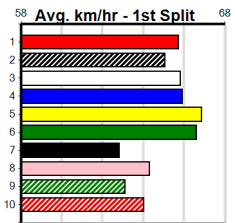

12
10:37PM
(VIC time)

Watchdog Tips: 0 0 0 0 Bet: .