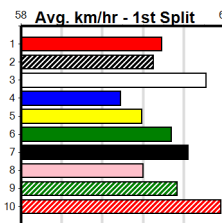

TOP CAT VIDEO

Distance: 390m, Race Type: Grade 5, Total Prizemoney: $2,925
1st: $1,950, 2nd: $600, 3rd: $300, 4th: $75

4

7:51PM

(VIC time)

Watchdog Tips:

0 0 0 0

Bet: