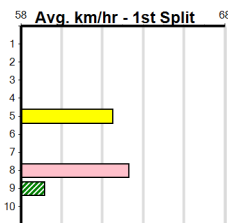

Shepparton

BYERS ELECTRICAL

Distance: 390m, Race Type: Maiden, Total Prizemoney: \$2,535
1st: \$1,680, 2nd: \$520, 3rd: \$260, 4th: \$75

2

7:15PM

(VIC time)

Watchdog Tips: **0** **0** **0** **0** **Bet:** .