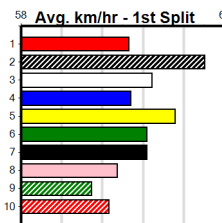

Shepparton

3

7:33PM

(VIC time)

SPORTSBET FINAL

Distance: 390m, Race Type: Maiden Final, Total Prizemoney: \$2,925

1st: \$1,950, 2nd: \$600, 3rd: \$300, 4th: \$75

Watchdog Tips: