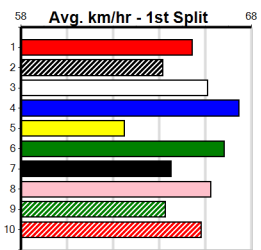

NAGAMBIE GUTTER CLEANING

Distance: 450m, Race Type: Mixed 4/5, Total Prizemoney: $3,360
1st: $2,250, 2nd: $690, 3rd: $345, 4th: $75

Watchdog Tips:

Bet:

Form Box Wgt Dist Track Date Time BON Margin 1st/2nd (Time) PIR Checked Comment W/R Split 1 S/P Grade

ON THE BEER [5]
BE Dog May-22 Sire: AUSSIE INFRARED Dam: JOKARE
Owner(s): G Glass
Trainer: Robert Glass (Kyabram)
Winning Distances: < 300m (0) 300 - 399m (0) 400 - 499m (6) 500 - 599m (0) 600 - 699m (0) > 700m (0)
Winning Weights: 33.3(1) 33.6(1) 33.7(1) 34.2(1) 34.4(1) 34.5(1)

Box History table for ON THE BEER with columns for boxes 1-8 and splits 1st-8th. Includes Prize Best Starts and Trk/Dts APM.

HIGHER FORCE [5]
BD Dog Apr-22 Sire: FERAL FRANKY Dam: XTREME NOTICE
Owner(s): A Debattista
Trainer: Aaron Debattista (Toolleen)
Winning Distances: < 300m (0) 300 - 399m (0) 400 - 499m (5) 500 - 599m (0) 600 - 699m (0) > 700m (0)
Winning Weights: 35.0(1) 35.1(1) 35.2(1) 35.3(1) 35.6(1)

Box History table for HIGHER FORCE with columns for boxes 1-8 and splits 1st-8th. Includes Prize Best Starts and Trk/Dts APM.

BUCK SHINES [4]
BK Dog Apr-22 Sire: SHIMA SHINE Dam: SCOTTISH PRIDE
Owner(s): M Perry
Trainer: Jye Formosa (Heathcote)
Winning Distances: < 300m (0) 300 - 399m (3) 400 - 499m (7) 500 - 599m (1) 600 - 699m (0) > 700m (0)
Winning Weights: 36.2(3) 36.3(1) 36.4(3) 36.5(1) 36.7(2) 37.0(1)

Box History table for BUCK SHINES with columns for boxes 1-8 and splits 1st-8th. Includes Prize Best Starts and Trk/Dts APM.

POWER OUT [4]
WBK Bitch Dec-21 Sire: MY REDEEMER Dam: BOQUILLA
Owner(s): M Carter
Trainer: Andrea Chapple (Exford)
Winning Distances: < 300m (0) 300 - 399m (7) 400 - 499m (7) 500 - 599m (3) 600 - 699m (0) > 700m (0)
Winning Weights: 27.4(3) 27.6(1) 27.7(1) 27.8(1) 27.9(4) 28.0(1) 28.1(1) 28.2(1) 28.3(1) 28.4(1) 28.5(1) 28.6(1)

Box History table for POWER OUT with columns for boxes 1-8 and splits 1st-8th. Includes Prize Best Starts and Trk/Dts APM.

FIELD DAY (NSW)[5]
BK Dog Jul-22 Sire: HOOKED ON SCOTCH Dam: MAGICAL MIA
Owner(s): C Field
Trainer: Jason Thompson (Pearcedale)
Winning Distances: < 300m (0) 300 - 399m (0) 400 - 499m (7) 500 - 599m (0) 600 - 699m (0) > 700m (0)
Winning Weights: 38.8(2) 39.6(2) 39.7(1) 39.8(1) 40.3(1)

Box History table for FIELD DAY (NSW) with columns for boxes 1-8 and splits 1st-8th. Includes Prize Best Starts and Trk/Dts APM.