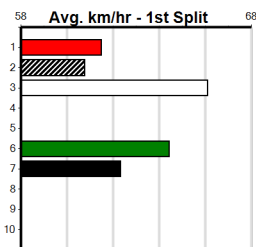

ELITE COLLARS & LEADS

1
6:53PM
(VIC time)

Distance: 450m, Race Type: Maiden, Total Prizemoney: $2,535
1st: $1,680, 2nd: $520, 3rd: $260, 4th: $75

Watchdog Tips: ☐ ☐ ☐ ☐ ☐ **Bet:** ☐

1 PAW KATTIA (NSW)[M]
BD Bitch Nov-22 Sire: FERAL FRANKY Dam: DYNA WINTER Trainer: Mark Delbridge (Balliang)
Owner(s): B Wheeler
Winning Distances: < 300m (0) 300 - 399m (0) 400 - 499m (0) 500 - 599m (0) 600 - 699m (0) > 700m (0)
Winning Weights:
T (1) 25.9 400 GEL R2 19-Jul-24 0.00 22.49 . JUNGLE FIREBALL (22.99) S/88 . VO . 9.79 $3.70 M
ST (-) 25.6 400 GEL 13-Aug-24 23.15 0.01L Trial Cleared M . 1of1 . . ST
3rd (8) 25.7 390 BAL R1 21-Aug-24 22.73 22.10 2.00L MORAINÉ HOPE (22.59) Q/35 . . 8.70 $3.90 M
3rd (1) 25.6 390 SHP R2 26-Aug-24 23.09 22.16 2.25L DARRA SAPPHIRE (22.94) Q/45 . . 8.82 $5.70 MH
Last 3 wins NOT included above

Box History

Bx	1st	2nd	3rd	4th	5th	6th	7th	8th
1			1					
2								
3								
4								
5								
6								
7								
8			1					

Prize Best	$520.00
Starts	FSTD
Trk/Dts	3-0-0-2
APM	0-0-0-0
	520

2 PAW NITRO (NSW)[M]
BD Dog Jan-23 Sire: BERNARDO Dam: DYNA GARNER Trainer: Mark Delbridge (Balliang)
Owner(s): B Wheeler
Winning Distances: < 300m (0) 300 - 399m (0) 400 - 499m (0) 500 - 599m (0) 600 - 699m (0) > 700m (0)
Winning Weights:
2nd (1) 27.1 400 GEL R2 26-Jul-24 23.15 22.39 5.00L MAC AND CHEESE (22.82) Q/22 . . . 8.69 $2.70 M
2nd (6) 27.4 390 BAL R3 31-Jul-24 22.93 22.17 1.75L BARELLEN SILK (22.82) Q/14 . . . 8.59 $2.50 MH
4th (4) 27.7 390 BAL R9 07-Aug-24 22.70 22.08 7.50L PAW REX (22.18) M/45 . . W 8.85 $29.00 MF
3rd (7) 27.6 435 SLE R1 11-Aug-24 25.08 24.42 8.00L BOURNE LICKETY (24.54) M/554 . . . 5.46 $3.60 M
3rd (2) 27.7 450 BAL R2 14-Aug-24 25.72 25.35 4.50L SIZZLE JACK (25.41) M/333 . . . 6.70 $11.20 M
4th (8) 28.0 390 BAL R2 21-Aug-24 22.85 22.10 4.50L HIGHWAY HOOLIGAN (22.55) S/66 . . . 9.04 $1.30 M
6th (4) 28.1 450 BAL R3 23-Aug-24 26.84 25.41 17.00 MY MUM ROCKS (25.65) S/887 . . . 7.12 $3.90 M
2nd (4) 28.2 390 BAL R2 28-Aug-24 22.43 22.24 1.75L ONLY EASY (22.32) S/32 . . . 8.70 $2.20 M
Last 3 wins NOT included above

Box History

Bx	1st	2nd	3rd	4th	5th	6th	7th	8th
1		1						
2			1					
3								
4	1			1		1		
5								
6		1						
7			1					
8				1				

Prize Best	$2230.00
Starts	FSH
Trk/Dts	8-0-3-2
APM	0-0-0-0
	2126

3 ULTIMATE ROCKET (NSW)[M]
RF Bitch Oct-22 Sire: ULTIMATE SPEED Dam: TAMMIN Trainer: Joanne Smith (The Rock)
Owner(s): J Smith
Winning Distances: < 300m (0) 300 - 399m (0) 400 - 499m (0) 500 - 599m (0) 600 - 699m (0) > 700m (0)
Winning Weights:
3rd (8) 27.7 350 GBN R1 28-Jun-24 20.27 19.79 3.00L ZIPPING NEYMAR (20.06) 533 533 . $4.80 M
8th (4) 27.8 350 GBN R2 05-Jul-24 21.37 19.72 21.00 OUT OF TIME (19.93) 648 648 . $4.80 M
3rd (7) 27.6 457 TEM R1 21-Jul-24 26.78 25.92 1.75L SPIN AROUND BLUE (26.65) M/1111 . . . 6.71 $2.30 T3-M
2nd (3) 28.0 450 SHP R1 01-Aug-24 25.94 25.43 2.25L REDEEM HER (25.79) M/212 . . . 6.71 $3.30 T3-M
2nd (7) 28.4 450 SHP R3 22-Aug-24 25.85 25.56 4.25L GREYSYND LARRY (25.56) M/212 . . . $2.40 M
2nd (5) 28.2 457 TEM R1 28-Aug-24 26.08 25.29 0.75L PRICKLE TOWN (26.04) . . . $2.40 M
Last 3 wins NOT included above

Box History

Bx	1st	2nd	3rd	4th	5th	6th	7th	8th
1								
2								
3			1					
4								1
5		1						
6								
7			1	1				
8				1				

Prize Best	$1630.00
Starts	25.85(7)-22/8/24
Trk/Dts	6-0-3-2
APM	2-0-2-0
	1485