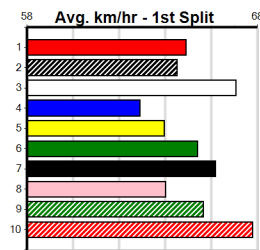

TOP CAT VIDEO

Distance: 390m, Race Type: Grade 5, Total Prizemoney: $2,925
1st: $1,950, 2nd: $600, 3rd: $300, 4th: $75

Watchdog Tips:

Bet:

Table with columns: Form Box, Wgt, Dist, Track, Date, Time, BON, Margin, 1st/2nd (Time), PIR, Checked, Comment, WR, Split 1, S/P, Grade

MARKET BLUE [5]
BE Dog Feb-21 Sire: FERNANDO BALE Dam: OVER HERE
Owner(s): D Burkett
Trainer: Darren Burkett (Girgarre)
Winning Distances: < 300m (0) 300 - 399m (10) 400 - 499m (0) 500 - 599m (0) 600 - 699m (0) > 700m (0)
Winning Weights: 29.0(2) 29.1(1) 29.3(1) 29.5(1) 29.9(1) 30.1(1) 30.2(2) 30.7(1)
Box History table and Prize Best Starts Trk/Dts APM

PRETTY PANAMA [5]
BK Bitch Dec-21 Sire: SUPERIOR PANAMA Dam: GEMILLY
Owner(s): Over The Bridge (SYN), D Woolgar, C Woolgar, D Spence, P Coughlin, B Crosby
Trainer: Allan Meyer (Hoppers Crossing)
Winning Distances: < 300m (0) 300 - 399m (3) 400 - 499m (3) 500 - 599m (0) 600 - 699m (0) > 700m (0)
Winning Weights: 27.4(1) 27.6(1) 27.8(1) 28.0(2) 28.5(1)
Box History table and Prize Best Starts Trk/Dts APM

ALL POWER [5]
BK Dog Nov-21 Sire: SHIMA SHINE Dam: SWIFT CURRENT
Owner(s): M Carter
Trainer: John Barbara (Exford)
Winning Distances: < 300m (0) 300 - 399m (0) 400 - 499m (6) 500 - 599m (0) 600 - 699m (0) > 700m (0)
Winning Weights: 31.4(1) 31.7(1) 31.9(1) 32.2(1) 32.7(1) 32.8(1)
Box History table and Prize Best Starts Trk/Dts APM

FINDERS KEEPERS [5]
BK Bitch Dec-21 Sire: BERNARDO Dam: BLACK OPIUM
Owner(s): SEE THE DREAM (SYN), S Buccilli, B Buccilli
Trainer: Peter Frost (Heathcote)
Winning Distances: < 300m (0) 300 - 399m (1) 400 - 499m (3) 500 - 599m (0) 600 - 699m (0) > 700m (0)
Winning Weights: 27.2(2) 27.5(1) 27.6(1)
Box History table and Prize Best Starts Trk/Dts APM

TWILIGHT KING [5]
BK Dog Feb-21 Sire: AZKABAN Dam: STYLISH BREE
Owner(s): SUNDOWN (SYN), T Van taarling, F Vantaarling, S Van taarling, L Van taarling, S Vantaarling
Trainer: Theo Van taarling (Tallygaroopna)
Winning Distances: < 300m (0) 300 - 399m (4) 400 - 499m (3) 500 - 599m (0) 600 - 699m (0) > 700m (0)
Winning Weights: 28.5(1) 28.7(1) 29.1(1) 29.3(1) 29.5(1) 30.1(1) 30.5(1)
Box History table and Prize Best Starts Trk/Dts APM