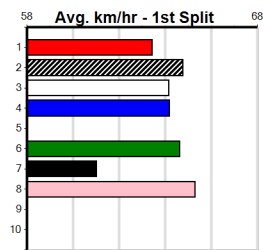

Distance: 450m, Race Type: Mixed 6/7, Total Prizemoney: $2,925
1st: $1,950, 2nd: $600, 3rd: $300, 4th: $75

Watchdog Tips:

Bet:

Form Box Wgt Dist Track Date Time BON Margin 1st/2nd (Time) PIR Checked Comment W/R Split 1 S/P Grade

LIONESS EYES [7] BEF Bitch Dec-22 Sire: ASTON RUPEE Dam: MARGIE IRENE Trainer: Matthew Marshall (Darley)
Winning Distances: < 300m (0) 300 - 399m (1) 400 - 499m (0) 500 - 599m (0) 600 - 699m (0) > 700m (0)
Winning Weights: 25.2(1)
Race results table with columns for rank, weight, dog name, track, date, time, BON, margin, 1st/2nd time, PIR, checked, comment, W/R, split 1, S/P, grade.

Box History table for Lioness Eyes with columns Bx, 1st, 2nd, 3rd, 4th, 5th, 6th, 7th, 8th. Includes Prize Best ($1260.00), Starts (26.08(7)-5/8/24), Trk/Dts (9-1-0-1), APM (1-0-0-0, 1008).

JOLLY OLLIE [7] BD Dog Jan-23 Sire: ASTON RUPEE Dam: WHITE CYNDER Trainer: Aaron Debattista (Toolleen)
Winning Distances: < 300m (0) 300 - 399m (0) 400 - 499m (0) 500 - 599m (1) 600 - 699m (0) > 700m (0)
Winning Weights: 29.6(1)
Race results table with columns for rank, weight, dog name, track, date, time, BON, margin, 1st/2nd time, PIR, checked, comment, W/R, split 1, S/P, grade.

Box History table for Jolly Ollie with columns Bx, 1st, 2nd, 3rd, 4th, 5th, 6th, 7th, 8th. Includes Prize Best ($2005.00), Starts (FSH), Trk/Dts (4-1-1-1), APM (0-0-0-0, 2005).

ARGYLE PANDORA [7] BIKs F Bitch Feb-22 Sire: FERNANDO BALE Dam: GOLDEN SHIRAZ Trainer: Raymond Morgan (Argyle)
Winning Distances: < 300m (0) 300 - 399m (0) 400 - 499m (1) 500 - 599m (0) 600 - 699m (0) > 700m (0)
Winning Weights: 26.3(1)
Race results table with columns for rank, weight, dog name, track, date, time, BON, margin, 1st/2nd time, PIR, checked, comment, W/R, split 1, S/P, grade.

Box History table for Argyle Pandora with columns Bx, 1st, 2nd, 3rd, 4th, 5th, 6th, 7th, 8th. Includes Prize Best ($1460.00), Starts (25.86(4)-8/8/24), Trk/Dts (8-1-1-0), APM (2-0-0-0, 978).

CHILLI PEPPER [7] BK Bitch Mar-22 Sire: SHIMA SHINE Dam: SUGAR SPICE Trainer: Jacob Biddell (Cranbourne South)
Winning Distances: < 300m (0) 300 - 399m (0) 400 - 499m (1) 500 - 599m (0) 600 - 699m (0) > 700m (0)
Winning Weights: 23.6(1)
Race results table with columns for rank, weight, dog name, track, date, time, BON, margin, 1st/2nd time, PIR, checked, comment, W/R, split 1, S/P, grade.

Box History table for Chilli Pepper with columns Bx, 1st, 2nd, 3rd, 4th, 5th, 6th, 7th, 8th. Includes Prize Best ($1175.00), Starts (FSTD), Trk/Dts (9-1-0-0), APM (0-0-0-0, 520).

JOEY THE JET [6] BK Dog Dec-22 Sire: FERAL FRANKY Dam: PAUA OF JANIE Trainer: Jason Thompson (Pearcedale)
Winning Distances: < 300m (0) 300 - 399m (0) 400 - 499m (2) 500 - 599m (0) 600 - 699m (0) > 700m (0)
Winning Weights: 34.1(1) 34.3(1)
Race results table with columns for rank, weight, dog name, track, date, time, BON, margin, 1st/2nd time, PIR, checked, comment, W/R, split 1, S/P, grade.