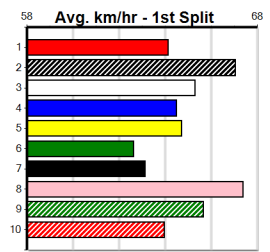

CKH PAINTING

Distance: 450m, Race Type: Grade 5, Total Prizemoney: $2,925
1st: $1,950, 2nd: $600, 3rd: $300, 4th: $75

Watchdog Tips: ☐ ☐ ☐ ☐ ☐ ☐ ☐

Bet: ☐ ☐ ☐ ☐ ☐ ☐ ☐

Form Box	Wgt	Dist	Track	Date	Time	BON	Margin	1st/2nd (Time)	PIR	Checked	Comment	WR	Split 1	S/P	Grade

GO GO JEFF [5]

F Dog Jun-22 Sire: BEAST UNLEASHED Dam: RUBY GIRL
Owner(s): G Cowcher Trainer: Billy Cowcher (Broadford)
Winning Distances: < 300m (0) 300 - 399m (1) 400 - 499m (2) 500 - 599m (0) 600 - 699m (0) > 700m (0)
Winning Weights: 33.0(1) 33.4(1) 34.0(1)

1st (2)	33.4	450	SHP	R5	09-May-24	26.06	25.42	2.25L BUN WILDFIRE (26.21)	M/421	.	SW	W	6.97	$1.80	7
2nd (8)	33.3	425	BEN	R3	17-May-24	24.23	23.88	1.00L JOROGUMO (24.17)	M/643	.	.	W	6.63	$13.10	X67
1st (6)	34.0	450	SHP	R3	27-May-24	25.48	24.90	2.50L PEGLEG PETE (25.65)	M/111	.	.	W	6.68	$4.00	RW
4th (2)	34.4	425	BEN	R4	07-Jun-24	24.39	23.85	7.50L GO FOR GOLD (23.87)	M/464	.	.	W	6.59	$12.30	SH
5th (4)	34.7	450	SHP	R10	17-Jun-24	25.84	25.17	4.75L KID LUCK (25.51)	M/645	.	.	.	6.94	$2.40	5
7th (3)	34.7	425	BEN	R5	30-Jun-24	24.61	23.61	8.50L UNLEASH IN MIAMI (24.01)	M/567	.	.	.	6.61	$104.90	SH
4th (1)	35.3	450	SHP	R6	22-Jul-24	25.91	24.95	6.00L ASTON ARETHA (25.50)	S/664	.	.	W	6.92	$9.00	5
5th (7)	34.6	450	SHP	R11	12-Aug-24	25.82	25.11	5.00L DEROGATIVE (25.47)	M/847	.	.	W	6.85	$19.90	5

Last 3 wins NOT included above

1st (8)	33.0	390	SHP	R2	02-May-24	22.52	22.35	3.5L BLUE RISE (22.76)	M/11	.	.	W	8.49	$2.60	T3-M

Box History

Bx	1st	2nd	3rd	4th	5th	6th	7th	8th
1					1			
2	1			1				
3			1					1
4					1			
5								
6	1							
7					1			
8	1	1		1				

Prize Best Starts Trk/Dts APM
$5715.00
25.48(6)-27/5/24
11-3-1-1
5-2-0-0
3377

ARGYLE AXLE [5]

RBD Dog Feb-22 Sire: FERNANDO BALE Dam: GOLDEN SHIRAZ
Owner(s): R Morgan Trainer: Raymond Morgan (Argyle)
Winning Distances: < 300m (0) 300 - 399m (0) 400 - 499m (3) 500 - 599m (3) 600 - 699m (0) > 700m (0)
Winning Weights: 31.1(1) 31.3(1) 31.4(2) 31.5(1) 32.2(1)

4th (5)	31.1	450	BAL	R5	13-Mar-24	26.04	24.81	12.00L BORACAY STORM (25.23)	Q/444	.	.	W	6.68	$39.00	RWH
7th (4)	31.6	450	SHP	R8	01-Apr-24	26.14	25.11	15.00L ALL TALENT (25.11)	S/878	.	.	.	6.80	$45.80	X45
5th (1)	31.9	450	SHP	R6	20-May-24	26.00	25.27	8.50L BEAUTY ON FIRE (25.43)	M/344	.	.	.	6.59	$15.90	RWH
2nd (1)	32.0	450	SHP	R6	23-May-24	25.70	25.47	0.75L KEEPSAKE (25.65)	M/112	.	.	.	6.67	$2.30	T3-5
7th (3)	31.9	450	SHP	R5	08-Jul-24	26.30	24.98	9.50L ZADIE (25.67)	M/576	.	.	.	6.74	$27.40	5
5th (4)	31.5	500	BEN	R8	12-Jul-24	28.85	28.18	10.00L VERDI (28.18)	M/555	.	.	.	6.73	$83.90	X45
1st (3)	31.4	500	BEN	R7	17-Jul-24	28.67	28.53	3.00L TANTANGARA GIRL (28.86)	Q/111	.	.	.	6.59	$3.30	T3-5
1st (1)	31.3	500	BEN	R8	24-Jul-24	28.47	28.47	2.00L WILD ROVER (28.60)	Q/111	.	.	.	6.57	$3.60	5

Last 3 wins NOT included above

1st (7)	31.4	450	SHP	R7	15-Feb-24	25.67	25.58	3.00L WILD ROVER (25.87)	Q/111	.	.	.	6.64	$5.00	X67
1st (1)	31.1	450	SHP	R5	19-Feb-24	25.50	25.27	1.5L MISS MARCELINE (25.60)	M/111	.	.	.	6.66	$2.20	6G
1st (1)	31.5	500	BEN	R5	23-Feb-24	28.51	28.21	1.5L MISDIRECTED (28.61)	M/111	.	.	.	6.55	$30.30	RWH

Box History

Bx	1st	2nd	3rd	4th	5th	6th	7th	8th
1	3	1			1			
2				1				
3	1							1
4	1				2			1
5				1				2
6								
7	1	1	1					
8						1		

Prize Best Starts Trk/Dts APM
$8485.00
25.50(1)-19/2/24
19-6-2-1
6-2-1-0
3220