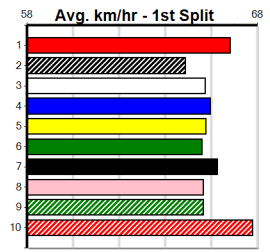

11 10:16PM

Distance: 390m, Race Type: Mixed 4/5, Total Prizemoney: $3,360 1st: $2,250, 2nd: $690, 3rd: $345, 4th: $75

Watchdog Tips:

Bet:

Table header with columns: Form Box, Wgt, Dist, Track, Date, Time, BON, Margin, 1st/2nd (Time), PIR, Checked, Comment, W/R, Split 1, S/P, Grade

1 GUNAI WIZARD [5]
BD Dog Oct-21 Sire: ASTON DEE BEE Dam: GUNAI GOSSIP
Owner(s): J Martin
Winning Distances: < 300m (0) 300 - 399m (2) 400 - 499m (8) 500 - 599m (0) 600 - 699m (0) > 700m (0)
Winning Weights: 33.8(1) 34.2(1) 34.5(2) 34.7(1) 34.9(1) 35.3(2) 35.6(1) 35.9(1)
Trainer: John Barbara (Exford)

2 ACE OF PACE [5]
BK Dog Dec-21 Sire: FABREGAS Dam: ELSA ROSE
Owner(s): F Ransley
Winning Distances: < 300m (0) 300 - 399m (1) 400 - 499m (7) 500 - 599m (2) 600 - 699m (0) > 700m (0)
Winning Weights: 32.3(1) 32.4(1) 32.6(2) 32.7(1) 33.3(3) 33.5(1) 34.2(1)
Trainer: Matthew Clark (Briagolong)

3 POST THE ZIPPER (QLD)[4]
BK Dog Mar-21 Sire: HARD STYLE RICO Dam: RYALL
Owner(s): The Winning Runs (SYN), K Catford, D Terrell, L Martin
Winning Distances: < 300m (1) 300 - 399m (5) 400 - 499m (1) 500 - 599m (0) 600 - 699m (0) > 700m (0)
Winning Weights: 31.5(1) 31.7(1) 31.8(2) 31.9(1) 32.2(1) 32.3(1)
Trainer: Robert Hayes (Toolleen)

4 LAWLESS [4]
BD Dog Nov-20 Sire: UNLAWFUL ENTRY Dam: HILLSIDE LADY
Owner(s): SCOTT FORTITUDE (SYN), E Scott, L Scott
Winning Distances: < 300m (0) 300 - 399m (3) 400 - 499m (8) 500 - 599m (6) 600 - 699m (0) > 700m (0)
Winning Weights: 34.4(2) 34.6(2) 34.7(3) 34.8(1) 34.9(2) 35.0(2) 35.1(2) 35.2(2) 35.3(1)
Trainer: Emma Scott (Tatura)

5 CHASING HEARTS (SA)[5]
F Dog May-22 Sire: ZAMBORA BROCKIE Dam: NANGAR MIA
Owner(s): N Lalli
Winning Distances: < 300m (0) 300 - 399m (3) 400 - 499m (5) 500 - 599m (0) 600 - 699m (0) > 700m (0)
Winning Weights: 34.6(1) 34.8(2) 35.0(2) 35.2(1) 35.5(1) 35.6(1)
Trainer: Graham Glass (Kyabram)