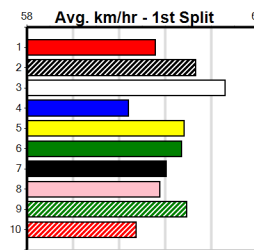

SHEPPARTON NEWS

Distance: 390m, Race Type: Grade 5, Total Prizemoney: $2,925
1st: $1,950, 2nd: $600, 3rd: $300, 4th: $75

Watchdog Tips:

Bet:

Form Box Wgt Dist Track Date Time BON Margin 1st/2nd (Time) PIR Checked Comment W/R Split 1 S/P Grade

MIST FRED [5]
BK Dog Jan-21 Sire: DROOPYS BUICK Dam: SHIMA MIST
Owner(s): D Burkett
Winning Distances: < 300m (0) 300 - 399m (3) 400 - 499m (2) 500 - 599m (0) 600 - 699m (0) > 700m (0)
Winning Weights: 33.9(1) 34.4(1) 34.5(1) 34.7(1) 35.2(1)
2nd (4) 35.2 450 SHP R6 13-Jun-24 25.65 25.54 0.10L WANDANA LAD (25.64) M/111 . . . . 6.70 $6.70 T3-5
2nd (2) 35.5 450 SHP R5 24-Jun-24 25.70 25.15 1.25L LENAGHAN (25.63) Q/352 . . . . 6.78 $26.70 5
2nd (1) 35.8 450 SHP R7 27-Jun-24 26.25 25.71 2.00L JOSIE'S JEWEL (26.11) M/464 . . SW . 6.91 $4.10 5
3rd (3) 35.1 450 SHP R4 08-Jul-24 26.09 24.98 6.00L CINNAMON DUST (25.69) M/663 . . . . 6.82 $16.90 5
1st (6) 35.2 450 SHP R6 11-Jul-24 25.88 25.68 2.25L VALLETTA DIVA (26.03) M/331 . . . . 6.99 $5.80 T3-5
7th (5) 34.7 450 SHP R6 22-Jul-24 26.27 24.95 11.00 ASTON ARETHA (25.50) M/877 . . . . 6.99 $29.70 5
6th (7) 34.8 450 SHP R7 29-Jul-24 25.63 25.09 4.25L TAT LIBBY (25.34) Q/566 . . . . 6.73 $85.00 5H
8th (7) 34.4 450 SHP R5 19-Aug-24 26.35 24.90 15.00 BUCK SHINES (25.37) M/788 . . . . 6.80 $46.30 5
Last 3 wins NOT included above
1st (3) 34.5 385 SHP R2 26-Jun-23 21.86 21.85 4.00L KRACKET MOVES (22.14) M/11 . . SW . 8.21 $5.30 X67
1st (8) 34.4 385 SHP R2 03-Jul-23 22.20 21.76 1.25L KRAKEN FORCE (22.28) M/11 . . . . 8.43 $2.80 X67
1st (6) 34.7 450 SHP R8 08-Feb-24 25.83 25.34 0.05L GENERAL PAYTON (25.83) M/222 . . . . 6.76 $2.30 5

Box History
Bx 1st 2nd 3rd 4th 5th 6th 7th 8th
1 2 1 1 1 1 1 1
2 1 1 1 1 1 1 1
3 1 1 1 1 1 1 1
4 1 2 1 1 1 1 1
5 1 1 1 1 1 1 1
6 2 1 1 1 1 1 1
7 1 1 3 1 2 1 1
8 1 3 1 1 1 1 1
Prize Best $15220.00
Starts 22.62(7)-27/5/24
Trk/Dts 44-5-11-6
APM 3-0-0-0 2627