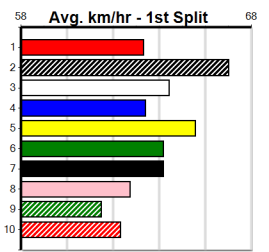

SPORTSBET FINAL

Distance: 390m, Race Type: Maiden Final, Total Prizemoney: $2,925
1st: $1,950, 2nd: $600, 3rd: $300, 4th: $75

Watchdog Tips: [ ] [ ] [ ] [ ] Bet: [ ]

Form Box Wgt Dist Track Date Time BON Margin 1st/2nd (Time) PIR Checked Comment W/R Split 1 S/P Grade

DARRA SAPPHIRE [7] BK Bitch Dec-21 Sire: AZKABAN Dam: DARRA DAWNNE Trainer: Jenny Weber (Darraweit Guim)
Winning Distances: < 300m (0) 300 - 399m (1) 400 - 499m (0) 500 - 599m (0) 600 - 699m (0) > 700m (0)
Winning Weights: 29.0(1)
2nd (8) 29.5 425 BEN R1 03-May-24 24.20 23.69 0.25L PHIL'S NO ANGEL (24.19) M/222 . . . 6.73 $5.40 M
6th (6) 29.2 425 BEN R2 10-May-24 24.72 23.72 8.00L HIGHER FORCE (24.18) M/755 . . . 6.86 $4.30 M
5th (3) 29.1 425 BEN R2 21-Jun-24 25.28 23.62 10.00 CORNHILL STORM (24.61) M/245 . . . 6.69 $4.30 M
3rd (6) 29.0 425 BEN R1 12-Jul-24 24.77 23.86 3.5L EVIE'S PROMISE (24.54) M/523 . . . 6.75 $10.70 MH
3rd (4) 29.2 390 SHP R2 25-Jul-24 22.77 22.20 1.25L DOOKIE GIBLET (22.68) M/55 . . . 8.92 $3.60 T3-M
2nd (2) 29.2 390 SHP R2 01-Aug-24 22.69 22.17 0.25L BLACK SERIES (22.68) Q/21 . . . 8.51 $3.40 T3-M
2nd (4) 29.4 450 SHP R3 08-Aug-24 25.77 25.53 3.5L GO MICKY (25.53) M/122 . . . 6.78 $2.30 T3-M
1st (6) 29.0 390 SHP R2 26-Aug-24 22.94 22.16 0.025 PAW HARRY (22.94) M/21 . VO . 8.68 $5.10 MH
Last 3 wins NOT included above
Prize Best $4240.00
Starts 22.69(2)-1/8/24
Trk/Dts 10-1-4-3
APM 3-1-1-1 3376

PAW ROXY (NSW)[7] BK Bitch Dec-22 Sire: BERNARDO Dam: DYNA HARPA Trainer: Mark Delbridge (Balliang)
Winning Distances: < 300m (0) 300 - 399m (1) 400 - 499m (0) 500 - 599m (0) 600 - 699m (0) > 700m (0)
Winning Weights: 27.5(1)
1st (2) 27.5 390 SHP R3 26-Aug-24 22.42 22.16 3.25L CANYA WILDFIRE (22.64) M/11 . . . 8.51 $3.40 MH
Last 3 wins NOT included above
Prize Best $1680.00
Starts 22.42(2)-26/8/24
Trk/Dts 1-1-0-0
APM 1-1-0-0 1680

PAW OLLIE (NSW)[M] BK Dog Jan-23 Sire: BERNARDO Dam: DYNA GARNER Trainer: Mark Delbridge (Balliang)
Winning Distances: < 300m (0) 300 - 399m (0) 400 - 499m (0) 500 - 599m (0) 600 - 699m (0) > 700m (0)
Winning Weights:
2nd (2) 33.4 390 SHP R1 26-Aug-24 22.51 22.16 1.25L DARRA RUBY (22.44) M/22 . . . 8.70 $9.10 MH
Last 3 wins NOT included above
Prize Best $520.00
Starts 22.51(2)-26/8/24
Trk/Dts 1-0-1-0
APM 1-0-1-0 520

PAW HARRY (NSW)[M] DKBD Dog Dec-22 Sire: BERNARDO Dam: HADARAH BALE Trainer: Mark Delbridge (Balliang)
Winning Distances: < 300m (0) 300 - 399m (0) 400 - 499m (0) 500 - 599m (0) 600 - 699m (0) > 700m (0)
Winning Weights:
2nd (3) 36.7 390 SHP R2 26-Aug-24 22.94 22.16 0.025 DARRA SAPPHIRE (22.94) M/32 . . . 8.78 $3.00 MH
Last 3 wins NOT included above
Prize Best $520.00
Starts 22.94(3)-26/8/24
Trk/Dts 1-0-1-0
APM 1-0-1-0 520

CANYA WILDFIRE (NSW)[M] FBD Dog Aug-22 Sire: GOOD ODDS HARADA Dam: ZIPPING SPRING Trainer: Grant Fullerton (Long Gully)
Winning Distances: < 300m (0) 300 - 399m (0) 400 - 499m (0) 500 - 599m (0) 600 - 699m (0) > 700m (0)
Winning Weights:
2nd (6) 35.9 390 SHP R3 26-Aug-24 22.64 22.16 3.25L PAW ROXY (22.42) M/22 . . . 8.62 $9.00 MH
Last 3 wins NOT included above
Prize Best $520.00
Starts 22.64(6)-26/8/24
Trk/Dts 1-0-1-0
APM 1-0-1-0 520

1

2

3

4

5