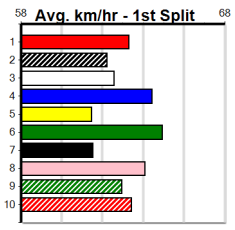

Geelong

MELBOURNE CONTAINER CENTRE (300+

Distance: 460m, Race Type: Grade 5, Total Prizemoney: \$1,530
1st: \$1,000, 2nd: \$320, 3rd: \$160, 4th: \$50

8

5:45PM

(VIC time)

Watchdog Tips: 0 0 0 0 **Bet:** .

Form	Box	Weight	Dist	Track	Date	Time	BON	Margin	1st/2nd (Time)	PIR	Checked	Comment	W/R	Split 1	S/P	Grade		
1 ARTS INFERNO [5]																		
F	D				Oct-20	AUSSIE INFRARED		RAGIN' FORCE									Winning Boxes	
Trainer: Josh Duncan (Heathcote)																		
7th	(7)	30.5	450	BAL	R11	11-Aug-24	26.01	25.52	4.75LLAMIA ERNIE (25.69)	M/667	.	.	.	6.92	\$11.90	T3-5		
3rd	(6)	30.6	410	HOR	R11	17-Aug-24	23.59	23.09	1.5LMAGNET MOVER (23.50)	M/55	.	.	.	10.56	\$17.40	T3-5		
3rd	(4)	30.9	460	WGL	R8	22-Aug-24	26.16	25.96	2.75LAUDACIOUS PADDY (25.96)	M/211	.	.	.	6.55	\$9.20	X45		
3rd	(4)	31.1	450	SHP	R8	29-Aug-24	25.79	25.54	3.75LARGYLE MAGGIE (25.54)	M/354	.	.	.	6.73	\$8.20	5		
Owner(s): FULHAM BRIDGE (SYN), A Duncan, J Chilcott, J Duncan																		
Prize Best \$32,930.00																		
Starts 107-15-17-17																		
Trk/Dst 1-0-0-0																		
APM \$4158																		
2 DARNUM DIVA [5]																		
BK	B				May-19	FABREGAS		STRETCH LIMO									Winning Boxes	
Trainer: Peter Handley (Darnum)																		
5th	(5)	32.6	460	WGL	R6	02-May-24	26.63	25.98	6.00LBLACK PINK (26.24)	M/475	.	.	.	6.75	\$12.50	T3-5		
3rd	(3)	32.5	460	WGL	R8	09-May-24	26.47	26.35	2.00LPTIGHT (26.35)	M/543	.	.	.	6.80	\$18.90	X45		
2nd	(6)	32.8	460	WGL	R6	16-May-24	26.51	26.16	0.50LLITTLE VENICE (26.48)	M/433	.	.	.	6.67	\$5.20	T3-5		
6th	(1)	33.5	460	WGL	R8	23-May-24	27.23	26.11	16.00LAUDACIOUS LIVVY (26.11)	M/466	.	V10	.	6.79	\$3.50	X45		
Owner(s): P Handley																		
Prize Best \$46,718.13																		
Starts 62-7-14-10																		
Trk/Dst 0-0-0-0																		
APM \$1691																		
3 SPAGHETTI ARMS [5]																		
BK	B				Dec-21	MEPUNGA BLAZER		POLLY'S YOHANNA									Winning Boxes	
Trainer: Nicole Cachia (Anakie)																		
3rd	(4)	24.7	460	GEL	R8	13-Aug-24	26.34	26.08	3.75LKENSINGTON FLYER (26.08)	Q/333	.	.	.	6.81	\$2.80	5		
7th	(7)	25.0	460	GEL	R6	16-Aug-24	26.56	25.44	7.00LPIXIE TRIXIE (26.09)	M/864	.	.	.	7.00	\$26.50	5		
5th	(3)	25.0	460	GEL	R8	20-Aug-24	26.39	25.81	6.50LWHATEVER HE SAID (25.95)	M/664	.	.	.	6.83	\$29.60	5		
3rd	(4)	25.0	515	SAP	R10	26-Aug-24	30.09	29.43	2.25LFOXY ROXY (29.93)	Q/1111	.	.	.	5.10	\$50.10	5		
Owner(s): N Cachia																		
Prize Best \$5,095.00																		
Starts 26-3-0-4																		
Trk/Dst 7-0-0-1																		
APM \$2869																		
ENG GEL 2024-08-31																		
4 STAR OF VENUS (SA)[5]																		
BD	D				Mar-21	FERNANDO BALE		VENUS AND MARS									Winning Boxes	
Trainer: Wade Green (Parwan)																		
5th	(1)	32.2	350	HVL	R9	31-Jul-24	19.71	19.20	3.5LCATCH SOME RAYS (19.47)	M/2	.	.	.	6.64	\$7.30	5		
4th	(4)	32.4	460	GEL	R8	06-Aug-24	26.30	25.67	9.00LDOLLAR BUCKS (25.67)	M/222	.	.	.	6.65	\$7.00	X45		
6th	(4)	33.1	525	MEP	R11	14-Aug-24	31.20	29.83	9.00LLEARNED LESSON (30.57)	M/3225	.	.	.	5.27	\$3.70	T3-5		
4th	(1)	32.9	460	GEL	R8	27-Aug-24	26.09	25.87	3.25LCRIMSON CANNON (25.87)	M/333	.	.	.	6.64	\$9.90	5		
Owner(s): J Churchman																		
Prize Best \$38,981.25																		
Starts 51-12-7-7																		
Trk/Dst 8-2-0-2																		
APM \$6725																		
5 OUR TIGER NORMA [5]																		
BK	D				May-21	HARD STYLE RICO		GRACE INTENTION									Winning Boxes	
Trainer: Frederick Malloy (Heidelberg Heights)																		
2nd	(2)	34.6	460	GEL	R7	09-Jul-24	26.27	26.13	2.25LTHIEF RETURNS (26.13)	M/522	.	.	.	6.84	\$12.30	5		
5th	(6)	34.6	460	GEL	R8	16-Jul-24	26.32	25.75	3.00LINTERSTATE GIRL (26.13)	Q/245	.	SW	.	6.72	\$9.40	5		
3=	(1)	34.4	460	WGL	R6	25-Jul-24	26.70	26.16	8.00LMY COOL JACK (26.16)	M/556	.	.	.	6.74	\$5.10	T3-5		
6th	(2)	34.3	460	GEL	R8	27-Aug-24	26.23	25.87	5.50LCRIMSON CANNON (25.87)	M/557	.	.	.	6.87	\$31.10	5		
Owner(s): F Malloy																		
Prize Best \$5,735.00																		
Starts 23-4-2-4																		
Trk/Dst 6-0-1-0																		
APM \$1067																		
6 URANA ZOOM [5]																		
WBK	B				Sep-21	SUPERIOR PRODUCT		MA'S PLUM JAM									Winning Boxes	
Trainer: Reginald Marriner (Lalor)																		
8th	(3)	25.2	515	SAP	R5	04-Aug-24	30.94	29.55	13.00LULTIMATE JEWEL (30.04)	Q/2678	.	.	.	5.20	\$2.50	T3-5H		
5th	(1)	25.2	545	BAL	R6	11-Aug-24	31.71	31.15	6.00LTADEN BALE (31.32)	Q/1124	.	.	.	6.73	\$2.60	T3-5		
1st	(6)	25.3	545	BAL	R7	21-Aug-24	31.82	31.24	0.25LMORE VOLTAGE (31.83)	M/2433	.	SW	.	6.86	\$4.20	S		
6th	(5)	25.3	515	SAP	R11	26-Aug-24	30.20	29.43	11.00LWHITE CREST (29.47)	M/3455	.	.	.	5.27	\$16.80	5		
Owner(s): R Marriner																		
Prize Best \$24,680.00																		
Starts 41-9-2-2																		
Trk/Dst 4-1-0-0																		
APM \$8271																		
7 ELECTRA GLIDE [5] Biks																		
BD	D				Jun-20	ASTON DEE BEE		SUMMER SKYE									Winning Boxes	
Trainer: Gary Mannion (Gordon)																		
ST	(-)	33.3	390	BAL		15-Mar-24	22.75		0.10LTrial Not Cleared	M/11	.	1of6	.	8.57	\$.	ST		
ST	(-)	32.9	390	BAL		02-Jun-24	22.70		0.50LTrial Not Cleared	Q/11	.	1of4	.	8.59	\$.	ST		
ST	(-)	32.9	390	BAL		30-Jun-24	22.95		0.01LTrial Not Cleared	M/11	.	1of4	.	8.72	\$.	ST		
ST	(-)	33.1	400	GEL		13-Aug-24	22.95		7.50LTrial Cleared	M/33	.	3of4	.	8.35	\$.	ST		
Owner(s): G and S MANNION (SYN), G Mannion, S Mannion																		
Prize Best \$18,655.00																		
Starts 51-6-11-8																		
Trk/Dst 6-0-0-1																		
APM \$945																		
8 BREAK IN [5]																		
F	B				Nov-21	HONE IN		HARD BREAK									Winning Boxes	
Trainer: George Kantzidis (Woodstock)																		
7th	(7)	27.6	500	BEN	R5	31-Jul-24	28.98	28.23	7.50LSILVER MACHINE (28.48)	M/555	.	.	.	6.85	\$6.00	5		
4th	(8)	27.8	500	BEN	R8	07-Aug-24	29.04	28.36	9.00LKRAKEN SHOUT (28.41)	S/664	.	.	.	6.77	\$8.70	5		
3rd	(3)	27.6	500	BEN	R6	14-Aug-24	28.65	28.07	8.50LCRIMSON CANNON (28.07)	M/333	.	.	.	6.75	\$14.40	T3-5		
2nd	(1)	27.7	450	SHP	R8	22-Aug-24	25.73	25.56	0.50LINTERCEPT QUEEN (25.70)	M/111	.	.	.	6.69	\$2.20	T3-5		
Owner(s): Fiji Fund (SYN), L Jovanovski, L Atanasovski																		
Prize Best \$8,825.00																		
Starts 38-4-4-5																		
Trk/Dst 7-0-1-3																		
APM \$1952																		
9 BISMUTH [5] Res.																		
BK	D				Sep-21	SUPERIOR PANAMA		SHEZ IMPERIOUS									Winning Boxes	
Trainer: Anita Gibbons (Lara)																		
7th	(6)	31.1	450	BAL	R10	17-Jul-24	26.05	25.28	8.00LNOCTILUCENT (25.50)	M/787	.	.	.	6.93	\$30.60	5		
8th	(5)	31.2	460	GEL	R6	26-Jul-24	27.28	25.91	18.00LDOLLAR BUCKS (26.05)	M/888	.	.	.	6.97	\$48.60	5		
7th	(6)	31.0	450	BAL	R9	14-Aug-24	26.06	25.35	11.00LTENSION HEAD (25.35)	M/888	.	.	.	6.79	\$80.40	5		
7th	(5)	31.5	450	BAL	R6	25-Aug-24	26.13	25.50	6.00LCATCH MY DRIFT (25.74)	M/677	.	.	.	6.78	\$20.00	T3-5		
Owner(s): G Black																		
Prize Best \$15,748.57																		
Starts 50-5-4-11																		
Trk/Dst 3-0-0-0																		
APM \$4169																		
ENG GEL 2024-08-30																		
10 JUST A JESTER [5] Res.																		
WBD	D				Feb-20	BRANDEEN		IN ORBIT									Winning Boxes	
Trainer: Aaron Farley (Churchill)																		
5th	(8)	32.9	460	WGL	R6	30-Jul-24	26.65	25.99	9.50LZORBAS BALE (26.02)	M/776	.	.	.	6.83	\$60.80	5		
3rd	(8)	32.8	515	SAP	R7	04-Aug-24	30.27	29.55	1.5LSTEELE JAKIT (30.16)	M/3553	.	.	.	5.25	\$36.40	T3-5H		
8th	(6)	32.1	515	SAP	R6	12-Aug-24	30.67	29.27	9.50LJEREMY SPOKE (30.03)	M/4688	.	V0	.	5.26	\$31.70	5F		
ST	(-)	32.7	400	WGL		15-Aug-24	23.37		6.50LTrial Cleared	S/44	.	4of4	.	8.33	\$.	ST		
Owner(s): A Farley																		
Prize Best \$15,695.00																		
Starts 67-6-11-8																		
Trk/Dst 2-0-0-0																		
APM \$2343																		