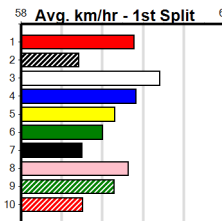

MILLERS MUZZLES (300+ RANK)

Distance: 400m, Race Type: Grade 5, Total Prizemoney: $1,530
1st: $1,000, 2nd: $320, 3rd: $160, 4th: $50

4

4:19PM

(VIC time)

Watchdog Tips: **0 0 0 0** Bet: **.**