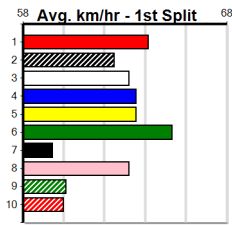

NP ELECTRICAL (300+ RANK)

Distance: 400m, Race Type: Grade 7, Total Prizemoney: $1,530
1st: $1,000, 2nd: $320, 3rd: $160, 4th: $50

Watchdog Tips: 0 0 0 0 Bet: .