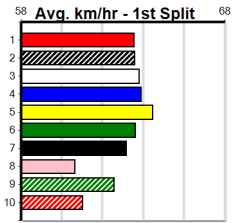

12

6:57PM

(VIC time)

Distance: 400m, Race Type: Grade 5, Total Prizemoney: \$1,530
1st: \$1,000, 2nd: \$320, 3rd: \$160, 4th: \$50

Watchdog Tips: **0** **0** **0** **0** Bet: **0**

Form	Box	Weight	Dist	Track	Date	Time	BON	Margin	1st/2nd (Time)	PIR	Checked	Comment	W/R	Split 1	S/P	Grade
1 QUANTUM'S DREAM (SA)[5]																
BK	B	Feb-22			SPRING GUN		MAIN EXIT									
Trainer: Paul Cusack (Mount Cottrell)																
2nd	(1)	29.8	400	MTG	R3	15-Aug-24	23.56	23.24	1.00LTESTED (23.49)					10.94	\$2.80	RWF
8th	(1)	29.6	390	WBL	R10	20-Aug-24	23.22	22.30	11.00LCIRCLE THE SPACE (22.46)		S/57			8.93	\$8.30	5
1st	(1)	29.7	400	MTG	R9	22-Aug-24	23.53	23.23	0.75LBERNARDO'S BOY (23.58)					10.90	\$2.30	RW
4th	(3)	29.6	400	MTG	R9	29-Aug-24	24.06	23.08	8.00LCADILLAC BELLE (23.51)					11.38	\$4.20	RW
Owner(s): P Cusack																
2 HOT CROSS [5]																
BK	D	Dec-20			SENNACHIE		WHAT FEELING									
Trainer: Joe Uglietta (Yan Yean)																
3rd	(2)	32.3	400	GEL	R4	09-Jul-24	23.12	22.77	3.00LPEACHES (22.92)		M/62			8.76	\$11.40	5
F	(6)	32.3	400	GEL	R4	16-Jul-24	0.00	22.53	.JUST WANT PIZZA (22.81)		S/67	V21		8.61	\$15.70	5
3rd	(2)	33.5	390	SHP	R11	22-Aug-24	22.59	22.33	1.5LMARKET BLUE (22.49)		S/42			8.65	\$20.10	T3-5
4th	(1)	33.8	390	SHP	R4	29-Aug-24	22.92	22.11	6.50LHALEIGH VELLA (22.49)		M/73			8.77	\$12.20	5
Owner(s): UGLIETTA (SYN), J Uglietta, M Uglietta																
3 LILY CRACKERS [5]																
BK	B	Feb-21			MEPUNGA BLAZER		HEADSPACE									
Trainer: Ronald Fisher (Lara)																
8th	(7)	28.7	390	WBL	R10	13-Jun-24	22.94	21.84	15.00LTALCOTT BALE (21.93)		M/88			9.09	\$73.30	5
7th	(7)	28.2	400	GEL	R12	19-Jul-24	23.47	22.49	12.00LLET'S WIN OLLIE (22.63)		M/56			8.64	\$21.40	5
6th	(1)	27.9	390	BAL	R12	14-Aug-24	22.81	21.94	9.50LELANGA (22.16)		M/87			8.76	\$72.10	5
4th	(1)	28.4	390	BAL	R9	25-Aug-24	22.78	22.06	11.00LSPRING PORT (22.06)		Q/34			8.62	\$15.20	T3-5
Owner(s): R Fisher																
4 SILVER TAQUISHA [5]																
BK	B	Feb-21			BARCIA BALE		SILVER CUPCAKE									
Trainer: Keith Lloyd (Anakie)																
2nd	(3)	26.9	425	BEN	R10	03-Jul-24	24.44	24.04	6.00LZAPATRON (24.04)		M/422			6.82	\$2.80	5
4th	(3)	26.7	400	GEL	R6	09-Jul-24	23.35	22.77	3.75LJOLENE BALE (23.09)		M/65			8.67	\$10.10	X45
2nd	(2)	26.7	390	WBL	R7	22-Jul-24	22.73	22.22	5.50LJUST WANT PIZZA (22.36)		Q/44			8.91	\$3.10	5
5th	(6)	26.5	400	GEL	R11	30-Jul-24	23.43	22.64	6.00LBUY DIRT (23.01)		M/87		W	8.84	\$6.10	5
Owner(s): D Burnett																
5 HIBIKI BLUE [5]																
BE	B	Jul-22			FERAL FRANKY		MIYAZAKI									
Trainer: Jason Sharp (Lara)																
2nd	(6)	24.2	525	MEP	R8	07-Aug-24	31.32	29.93	13.00LFORBES SUPREME (30.42)		M/5764			5.20	\$4.50	T3-5
7th	(5)	24.3	500	BEN	R8	14-Aug-24	28.71	28.07	6.50LFRYPAN LOMAR (28.26)		M/887			6.90	\$3.10	T3-5
7th	(1)	24.5	400	GEL	R12	23-Aug-24	23.53	22.56	4.75LCAPTAIN ALICE (23.21)		Q/84			8.76	\$12.00	5
3rd	(1)	24.3	400	WGL	R6	29-Aug-24	23.26	23.00	3.75LDAZZLER (23.00)		M/43			8.55	\$5.40	T3-5
Owner(s): A Lie																
6 FIERY DUEL [5]																
F	D	Mar-21			FERNANDO BALE		IT'S A JEWEL									
Trainer: Anita Gibbons (Lara)																
1st	(3)	30.9	390	BAL	R12	12-Jun-24	22.35	22.07	1.75LMORAINIE SOFIA (22.46)		M/11			8.42	\$6.80	5NP
8th	(7)	31.4	400	GEL	R12	02-Aug-24	23.44	22.54	8.00LHARAJUKU LASS (22.91)		M/68			8.73	\$27.70	5
8th	(5)	31.2	450	BAL	R9	14-Aug-24	26.27	25.35	14.00LTENSION HEAD (25.35)		M/467			6.69	\$70.90	5
4th	(1)	31.5	410	HOR	R3	19-Aug-24	23.86	22.84	8.00LREV QUERIDA (23.31)		M/44			10.68	\$8.20	5
Owner(s): G Black																
7 TOMMY FROM MARS [5]																
BD	D	May-22			TOMMY SHELBY		OSAKALAKA									
Trainer: Jason Sharp (Lara)																
2nd	(1)	30.7	460	GEL	R8	30-Jul-24	26.38	26.07	2.75LMISDIRECTED (26.19)		M/232			6.71	\$8.40	5
3rd	(6)	30.8	460	GEL	R7	06-Aug-24	26.33	25.67	3.75LJACAERY'S BALE (26.07)		M/343			6.76	\$27.60	5
4th	(1)	30.9	425	BEN	R7	14-Aug-24	24.74	23.98	7.50LDASHING JEFF (24.22)		M/676			6.75	\$5.20	T3-5
6th	(4)	30.9	460	WGL	R8	29-Aug-24	26.51	26.01	7.50LWREAKING HAVOC (26.01)		M/565			6.64	\$23.00	T3-5
Owner(s): Vi Alskar Hundar (SYN), A Lie, J Sharp																
8 STYLE KEY (NSW)[5]																
BK	B	Jul-20			ZAMBORA BROCKIE		FRISKEY									
Trainer: Anita Gibbons (Lara)																
4th	(2)	25.3	390	BAL	R5	17-Jul-24	22.64	21.95	3.5LILLIE (22.40)		Q/34			8.54	\$27.30	5
6th	(3)	25.3	390	BAL	R12	22-Jul-24	22.93	22.36	5.50LCRACKERJACK BERN (22.56)		M/56			8.76	\$15.10	T3-5
2nd	(5)	25.4	390	BAL	R5	29-Jul-24	22.77	22.45	0.75LSANDY'S LARA (22.72)		Q/11			8.60	\$6.50	5
4th	(6)	25.7	390	BAL	R11	25-Aug-24	22.94	22.06	5.50LROXY CRUMPET (22.57)		M/24	SW		8.75	\$8.40	T3-5
Owner(s): G Black																
9 SUPER SPARKLE [5] Res.																
BK	B	Mar-19			FABREGAS		VAN ANN									
Trainer: Murray Collyer (Coburg East)																
8th	(6)	27.8	400	GEL	R12	16-Apr-24	23.32	22.64	10.00LURITH BALE (22.64)		M/11			8.43	\$69.40	5
5th	(2)	27.6	400	GEL	R12	23-Apr-24	23.34	22.56	9.50LCHINCHILLA MIST (22.69)		M/65			9.02	\$32.70	5
5th	(4)	27.4	300	HVL	R4	07-Jun-24	17.45	16.73	6.50LLEVL EDNA (17.02)		M/2			4.07	\$34.90	T3-5
6th	(2)	27.4	300	HVL	R12	23-Aug-24	17.32	16.77	5.50LSUNDAY SEA (16.96)		M/7			4.06	\$10.50	T3-5
Owner(s): I Beattie																
10 ROTHWELL BOY [5] Res.																
F	D	Jan-21			ORSON ALLEN		ROTHWELL GAL									
Trainer: Ronald Dunne (St Albans)																
8th	(1)	36.8	450	SHP	R8	23-May-24	26.15	25.47	6.00LMARIONVALE MISS (25.73)		M/888			7.05	\$21.10	T3-5
7th	(2)	36.8	350	HVL	R6	31-May-24	20.12	19.01	7.00LEMPRESS SAL (19.66)		S/7			6.99	\$12.50	T3-5
7th	(1)	36.9	545	BAL	R8	09-Jun-24	32.17	31.29	13.00LHANNY DARRISON (31.29)		M/7777			7.32	\$53.90	T3-5
8th	(6)	36.6	450	SHP	R5	13-Jun-24	27.17	25.54	22.00LIRELYN BALE (25.69)		M/778		V14	7.24	\$42.20	T3-5
Owner(s): R Dunne																