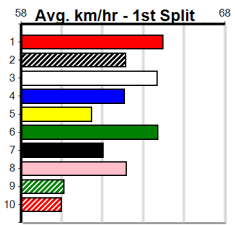

9

6:03PM

(VIC time)

Watchdog Tips: **0 0 0 0** Bet: **0**