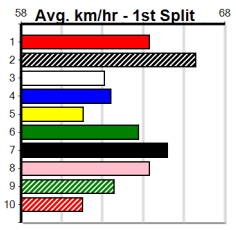

ENG HVL 2024-08-30

5
4:39PM
(VIC time)

Watchdog Tips: 0 0 0 0 **Bet:** _____

Form	Box	Weight	Dist	Track	Date	Time	BON	Margin	1st/2nd (Time)	PIR	Checked	Comment	W/R	Split 1	S/P	Grade
1 CARLETON STORY [5]																
BK D May-20 MEPUNGA BLAZER BRYDEN DORA																
Trainer: John Frewin (Anakie)																
8th	(3)	34.1	390	BAL	R5	29-Jul-24	23.15	22.45	6.50LSANDY'S LARA (22.72)	Q/56	.	.	.	8.73	\$33.90	5
2nd	(1)	34.9	390	BAL	R12	11-Aug-24	22.84	22.11	4.00LAEROBIC ICE AGE (22.56)	M/12	.	.	.	8.53	\$29.80	T3-5
4th	(8)	34.9	390	WBL	R10	20-Aug-24	22.92	22.30	7.00LCIRCLE THE SPACE (22.46)	M/24	.	.	.	8.76	\$9.00	5
3rd	(2)	35.1	390	WBL	R11	26-Aug-24	22.59	22.46	2.00LMORAINIE MIA (22.46)	M/22	.	.	.	8.74	\$12.40	5
Owner(s): D Craven																