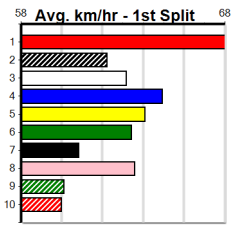

Geelong

MERV JENNINGS SIGNS (300+ RANK)

Distance: 400m, Race Type: Grade 7, Total Prizemoney: \$1,530
1st: \$1,000, 2nd: \$320, 3rd: \$160, 4th: \$50

3

4:04PM
(VIC time)

Watchdog Tips: **0 0 0 0** Bet: **.**