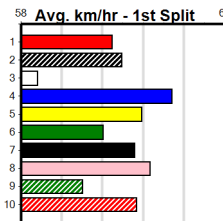

THE BECKLEY CENTRE GEELONG (300+

Distance: 400m, Race Type: Maiden, Total Prizemoney: $1,530
1st: $1,000, 2nd: $320, 3rd: $160, 4th: $50

1

3:24PM
(VIC time)

Watchdog Tips: **0 0 0 0** Bet: .