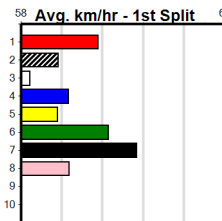

SPORTSBET SET A DEPOSIT LIMIT (300+)

Distance: 460m, Race Type: Maiden, Total Prizemoney: $1,530
1st: $1,000, 2nd: $320, 3rd: $160, 4th: $50

2

3:44PM

(VIC time)

Watchdog Tips:

0 0 0 0

Bet:

Form	Box	Weight	Dist	Track	Date	Time	BON	Margin	1st/2nd (Time)	PIR	Checked	Comment	W/R	Split 1	S/P	Grade

1 MR. PERSONALITY [M]
BK D Dec-21 ALLEN DEED BLACK MUSTANG
Trainer: Bernie Ender (St Albans)
5th (5) 34.7 350 HVL R2 09-Aug-24 20.14 19.57 4.25YOU MOWGLI (19.85) S/8 6.93 $33.00 T3-M
2nd (3) 34.9 400 GEL R1 13-Aug-24 23.32 22.63 3.00LBIG BOY COOPER (23.11) S/31 8.71 $25.00 M
2nd (2) 34.9 400 GEL R2 20-Aug-24 23.62 22.49 1.75LASTON LUCIANA (23.51) M/54 8.80 $13.10 M
2nd (5) 34.9 400 GEL R3 27-Aug-24 23.16 22.57 4.25LBOMBARDA MAXIMA (22.87) M/63 8.86 $20.90 M
Owner(s): G Fisher

Winning Boxes							
1	2	3	4	5	6	7	8
Prize							
Best				$1,330.00			
Starts				26.50			
Trk/Dst				20-0-3-2			
APM				5-0-0-1			
				$1236			

2 GREYSYND MILLY [M]
WBEBD B May-22 ORSON ALLEN MILLY MAC
Trainer: Julie Chilcott (Heathcote)
6th (1) 26.3 390 SHP R2 12-Aug-24 23.42 22.05 19.00LWORLD WAR (22.12) S/87 9.08 $20.50 M
7th (8) 26.0 425 BEN R1 16-Aug-24 25.61 23.83 20.00LRED EMPEROR (24.27) M/887 6.89 $55.00 M
Owner(s): Greysynd Racing (SYN), W Owen, J Chilcott, A Long

Winning Boxes							
1	2	3	4	5	6	7	8
Prize							
Best				$0.00			
Starts				FSH			
Trk/Dst				2-0-0-0			
APM				0-0-0-0			
				$0			

3 HURRICANE BERT [M]
RF D Nov-22 ASTON RUPEE MEPUNGA BELLA
Trainer: Shaun Coulson (Balliang)
2nd (7) 35.0 390 BAL R10 23-Aug-24 22.62 22.19 3.75LCRACKERJACK MATT (22.36) M/74 8.84 $2.10 M
4th (7) 34.8 390 BAL R1 28-Aug-24 23.07 22.24 9.00LSOLAR SPECTRUM (22.47) M/66 9.33 $1.60 M
Owner(s): H Haberfield

Winning Boxes							
1	2	3	4	5	6	7	8
Prize							
Best				$595.00			
Starts				FSH			
Trk/Dst				2-0-1-0			
APM				0-0-0-0			
				$595			

4 ELPHIAS DOGE [M]
RF D Apr-22 BEAST UNLEASHED ARABELLA FIGG
Trainer: Lisa Cockerell (Buckley)
5th (6) 36.9 390 BAL R1 31-Jul-24 23.02 22.17 9.00LPAW LILIBET (22.42) S/75 8.89 $8.20 MH
3rd (5) 37.5 400 GEL R1 09-Aug-24 23.41 22.43 6.00LDIVA ERADICATOR (23.00) M/53 8.70 $26.60 MH
4th (3) 37.5 460 GEL R9 16-Aug-24 27.06 25.44 12.00LPAW ALEXIS (26.28) M/334 6.85 $62.50 RW
2nd (2) 37.5 390 BAL R1 21-Aug-24 22.69 22.10 1.5LMORAINIE HOPE (22.59) S/52 8.86 $3.50 M
Owner(s): BAG OF LOLLYS (SYN), L Cockerell, I Cockerell, M Dopper

Winning Boxes							
1	2	3	4	5	6	7	8
Prize							
Best				$855.00			
Starts				27.06			
Trk/Dst				5-0-1-1			
APM				1-0-0-0			
				$855			

5 TOXIC SLIME [M]
RF D Jan-23 BERNARDO SLINGSHOT GYPSY
Trainer: Rebecca Gibbons (Avalon)
5th (4) 33.6 525 MEP R1 07-Aug-24 31.31 29.93 3.75LHEY PRESTO (31.07) M/6555 5.37 $6.50 M
7th (3) 33.5 525 MEP R1 28-Aug-24 31.51 29.95 20.00LVISTA CADMIUM (30.15) M/8787 5.58 $5.90 M
Owner(s): J Ferguson

Winning Boxes							
1	2	3	4	5	6	7	8
Prize							
Best				$0.00			
Starts				FSH			
Trk/Dst				2-0-0-0			
APM				0-0-0-0			
				$0