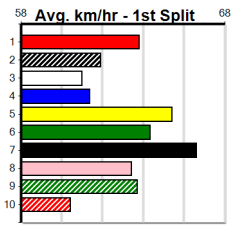

PARKER PUMPS (300+ RANK)

Distance: 460m, Race Type: Mixed 6/7, Total Prizemoney: $1,530
1st: $1,000, 2nd: $320, 3rd: $160, 4th: $50

Watchdog Tips: 0 0 0 0 **Bet:** .