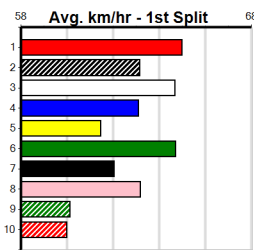

6

7

8

9

10

GEELONG PRINTING (300+ RANK)

Distance: 400m, Race Type: Grade 7, Total Prizemoney: \$1,530
1st: \$1,000, 2nd: \$320, 3rd: \$160, 4th: \$50

Watchdog Tips: [] [] [] [] Bet: []