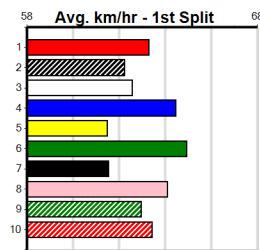

MELBOURNE CONTAINER CENTRE (300+

Distance: 460m, Race Type: Grade 5, Total Prizemoney: $1,530
1st: $1,000, 2nd: $320, 3rd: $160, 4th: $50

Watchdog Tips: [ ] [ ] [ ] [ ] Bet: [ ]

Form Box Wgt Dist Track Date Time BON Margin 1st/2nd (Time) PIR Checked Comment W/R Split 1 S/P Grade

ARTS INFERNO [5]
F Dog Oct-20 Sire: AUSSIE INFRARED Dam: RAGIN' FORCE
Owner(s): FULHAM BRIDGE (SYN), A Duncan, J Chilcott, J Duncan
Trainer: Josh Duncan (Heathcote)

Box History
Bx 1st 2nd 3rd 4th 5th 6th 7th 8th
1 2 1 2 2 1 1 2
2 1 3 3 4 1 2 1

DARNUM DIVA [5]
BK Bitch May-19 Sire: FABREGAS Dam: STRETCH LIMO
Owner(s): P Handley
Trainer: Peter Handley (Darnum)

Box History
Bx 1st 2nd 3rd 4th 5th 6th 7th 8th
1 1 5 1 1 2 2
2 1 1 1 3 1 1

SPAGHETTI ARMS [5]
BK Bitch Dec-21 Sire: MEPUNGA BLAZER Dam: POLLY'S YOHANNA
Owner(s): N Cachia
Trainer: Nicole Cachia (Anakie) ENG GEL 2024-08-31

Box History
Bx 1st 2nd 3rd 4th 5th 6th 7th 8th
1 1 2 2 2
2 1 2 2 1

STAR OF VENUS (SA)[5]
BD Dog Mar-21 Sire: FERNANDO BALE Dam: VENUS AND MARS
Owner(s): J Churchman
Trainer: Wade Green (Parwan)

Box History
Bx 1st 2nd 3rd 4th 5th 6th 7th 8th
1 3 3 1 2 1
2 3 1 1 1 1

OUR TIGER NORMA [5]
BK Dog May-21 Sire: HARD STYLE RICO Dam: GRACE INTENTION
Owner(s): F Malloy
Trainer: Frederick Malloy (Heidelberg Heig)

Box History
Bx 1st 2nd 3rd 4th 5th 6th 7th 8th
1 1 1 1 1 1
2 2 1 1 1 1

1

2

3

4

5