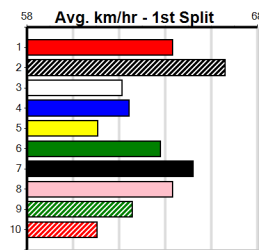

TOPCAT VIDEO PRODUCTIONS (300+ RANK)

Distance: 400m, Race Type: Grade 5, Total Prizemoney: $1,530
1st: $1,000, 2nd: $320, 3rd: $160, 4th: $50

Watchdog Tips: [ ] [ ] [ ] [ ] Bet: [ ]

CARLETON STORY [5]
BK Dog May-20 Sire: MEPUNGA BLAZER Dam: BRYDEN DORA
Owner(s): D Craven
Trainer: John Frewin (Anakie)
Winning Distances: < 300m (0) 300 - 399m (6) 400 - 499m (1) 500 - 599m (0) 600 - 699m (0) > 700m (0)
Winning Weights: 33.6(1) 34.2(1) 34.6(1) 35.4(1) 35.7(1) 35.8(2)

ESPECIAL DIGGER [5]
RF Bitch Jul-20 Sire: ORSON ALLEN Dam: ANTARCTIC LASS
Owner(s): P Knott
Trainer: Elise Knott (Carnegie)
Winning Distances: < 300m (0) 300 - 399m (4) 400 - 499m (2) 500 - 599m (0) 600 - 699m (0) > 700m (0)
Winning Weights: 26.9(2) 27.0(1) 27.5(1) 27.9(1) 28.1(1)

SWEET CHEVELLE [5]
BK Bitch Mar-22 Sire: RAW ABILITY Dam: BLACK CHEVELLE
Owner(s): D Petersen
Trainer: Aroha Hemingway (Rochester)
Winning Distances: < 300m (0) 300 - 399m (5) 400 - 499m (2) 500 - 599m (0) 600 - 699m (0) > 700m (0)
Winning Weights: 25.9(2) 26.0(1) 26.1(1) 26.2(1) 26.6(1) 26.8(1)

HAIL ZEUS [5]
BK Dog Jan-20 Sire: WORM BURNER Dam: FOREVER MERRY
Owner(s): TYGA RACING (SYN), T Samantzis, A Samantzis
Trainer: Thomas Samantzis (Pentland Hill)
Winning Distances: < 300m (0) 300 - 399m (11) 400 - 499m (6) 500 - 599m (0) 600 - 699m (0) > 700m (0)
Winning Weights: 32.1(1) 32.4(1) 32.5(2) 32.6(2) 32.7(1) 32.8(2) 32.9(1) 33.1(1) 33.2(1) 33.3(1) 33.4(1) 33.6(1) 33.8(1)

GOLDEN STATE [5]
BD Dog Oct-20 Sire: WORM BURNER Dam: OUTSIDE EDGE
Owner(s): D Petersen
Trainer: Darren Petersen (Rochester)
Winning Distances: < 300m (0) 300 - 399m (1) 400 - 499m (6) 500 - 599m (0) 600 - 699m (0) > 700m (0)
Winning Weights: 32.6(2) 33.1(1) 33.2(1) 33.5(1) 34.0(1) 34.1(1)

1

2

3

4

5