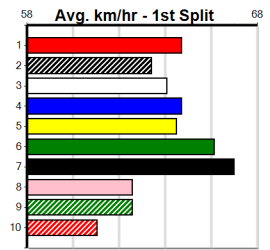

TTS ELECTRICS (300+ RANK)

Distance: 400m, Race Type: Grade 5, Total Prizemoney: $1,530
1st: $1,000, 2nd: $320, 3rd: $160, 4th: $50

Watchdog Tips: [ ] [ ] [ ] [ ] Bet: [ ]

Form Box Wgt Dist Track Date Time BON Margin 1st/2nd (Time) PIR Checked Comment WR Split 1 S/P Grade

Table for ROSE OF SATURN [5] including owner, sire, dam, and a list of race results with dates, times, and margins.

Box History and Prizemoney/Starts table for ROSE OF SATURN.

Table for QUANTUM MASTER (SA)[5] including owner, sire, dam, and a list of race results.

Box History and Prizemoney/Starts table for QUANTUM MASTER (SA).

Table for COOL NATURE (NSW)[5] including owner, sire, dam, and a list of race results.

Box History and Prizemoney/Starts table for COOL NATURE (NSW).

Table for SHAKA GOES BANG [5] including owner, sire, dam, and a list of race results.

Box History and Prizemoney/Starts table for SHAKA GOES BANG.

Table for WATERLOO BOY [5] including owner, sire, dam, and a list of race results.

Box History and Prizemoney/Starts table for WATERLOO BOY.

Large vertical numbers 1, 2, 3, 4, 5 on the left margin of the race card.