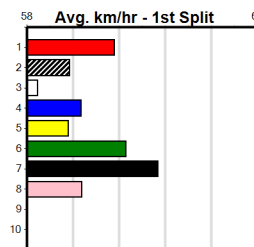

Distance: 460m, Race Type: Maiden, Total Prizemoney: $1,530
1st: $1,000, 2nd: $320, 3rd: $160, 4th: $50

Watchdog Tips:

Bet:

Form	Box	Wgt	Dist	Track	Date	Time	BON	Margin	1st/2nd (Time)	PIR	Checked	Comment	WR	Split 1	S/P	Grade

1

MR. PERSONALITY [M]
BK Dog Dec-21 Sire: ALLEN DEED Dam: BLACK MUSTANG
Owner(s): G Fisher Trainer: Bernie Ender (St Albans)
Winning Distances: < 300m (0) 300 - 399m (0) 400 - 499m (0) 500 - 599m (0) 600 - 699m (0) > 700m (0)
Winning Weights:
7th (3) 34.8 350 HVL R2 18-Jul-24 20.23 19.56 4.00L PATH TO NIRVANA (19.95) S/7 6.87 $77.30 T3-M
3rd (4) 34.7 460 GEL R3 23-Jul-24 26.50 25.95 6.50L ZIPPING CARUSO (26.06) M/664 6.90 $76.60 M
3rd (8) 35.1 350 HVL R2 30-Jul-24 20.28 19.56 3.75L TEAM FARRIER (20.02) M/5 6.85 $10.90 T3-M
8th (1) 34.8 460 GEL R3 03-Aug-24 27.40 26.23 16.00 CIRCLE ROUND (26.28) M/688 7.11 $8.70 M
5th (5) 34.7 350 HVL R2 09-Aug-24 20.14 19.57 4.25L YOU MOWGLI (19.85) S/8 6.93 $33.00 T3-M
2nd (3) 34.9 400 GEL R1 13-Aug-24 23.32 22.63 3.00L BIG BOY COOPER (23.11) S/31 8.71 $25.00 M
2nd (2) 34.9 400 GEL R2 20-Aug-24 23.62 22.49 1.75L ASTON LUCIANA (23.51) M/54 8.80 $13.10 M
2nd (5) 34.9 400 GEL R3 27-Aug-24 23.16 22.57 4.25L BOMBARDA MAXIMA (22.87) M/63 8.86 $20.90 M
Last 3 wins NOT included above

Box History

Bx	1st	2nd	3rd	4th	5th	6th	7th	8th
1					2	1		1
2	1							
3	1						1	1
4			1					1
5		1			3			
6					1			
7								
8			1	1		1		2

Prize Best	$1330.00
Starts	26.50(4)-23/7/24
Trk/Dts	20-0-3-2
APM	5-0-0-1
	1236

2

GREYSYND MILLY [M]
WBEBD Bitch May-22 Sire: ORSON ALLEN Dam: MILLY MAC
Owner(s): Greysynd Racing (SYN), W Owen, J Chilcott, A Long Trainer: Julie Chilcott (Heathcote)
Winning Distances: < 300m (0) 300 - 399m (0) 400 - 499m (0) 500 - 599m (0) 600 - 699m (0) > 700m (0)
Winning Weights:
6th (1) 26.3 390 SHP R2 12-Aug-24 23.42 22.05 19.00 WORLD WAR (22.12) S/87 9.08 $20.50 M
7th (8) 26.0 425 BEN R1 16-Aug-24 25.61 23.83 20.00 RED EMPEROR (24.27) M/887 V14 6.89 $55.00 M
Last 3 wins NOT included above

Box History

Bx	1st	2nd	3rd	4th	5th	6th	7th	8th
1						1		
2								
3								
4								
5								
6								
7								1
8								

Prize Best	$0.00
Starts	FSH
Trk/Dts	2-0-0-0
APM	0-0-0-0
	0

3

HURRICANE BERT [M]
RF Dog Nov-22 Sire: ASTON RUPEE Dam: MEPUNGA BELLA
Owner(s): H Haberfield Trainer: Shaun Coulson (Balliang)
Winning Distances: < 300m (0) 300 - 399m (0) 400 - 499m (0) 500 - 599m (0) 600 - 699m (0) > 700m (0)
Winning Weights:
2nd (7) 35.0 390 BAL R10 23-Aug-24 22.62 22.19 3.75L CRACKERJACK MATT (22.36) M/74 8.84 $2.10 M
4th (7) 34.8 390 BAL R1 28-Aug-24 23.07 22.24 9.00L SOLAR SPECTRUM (22.47) M/66 W 9.33 $1.60 M
Last 3 wins NOT included above

Box History

Bx	1st	2nd	3rd	4th	5th	6th	7th	8th
1								
2								
3								
4								
5								
6								
7		1		1				
8								

Prize Best	$595.00
Starts	FSH
Trk/Dts	2-0-1-0
APM	0-0-0-0
	595