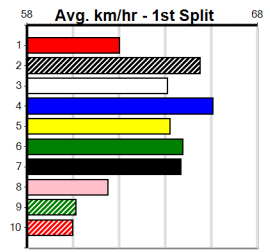

DOWNLOAD THE WATCHDOG APP (300+

Distance: 400m, Race Type: Mixed 6/7, Total Prizemoney: $1,530
1st: $1,000, 2nd: $320, 3rd: $160, 4th: $50

Watchdog Tips:

Bet:

Table header with columns: Form Box, Wgt, Dist, Track, Date, Time, BON, Margin, 1st/2nd (Time), PIR, Checked, Comment, W/R, Split 1, S/P, Grade

ASTON RANDAL [6]
BK Dog Jan-21 Sire: FERNANDO BALE Dam: ASTON LOLITA
Owner(s): D Torr
Winning Distances: < 300m (0) 300 - 399m (1) 400 - 499m (1) 500 - 599m (0) 600 - 699m (0) > 700m (0)
Winning Weights: 32.0(1) 32.4(1)
Box History table and Prize Best Starts table included.

JUNGLE FIREBALL [7]
BK Dog Nov-22 Sire: JUNGLE DEUCE Dam: MISS INNINGS
Owner(s): CHAMPAGNE PTN (SYN), S Smith, A Langton
Winning Distances: < 300m (0) 300 - 399m (0) 400 - 499m (1) 500 - 599m (0) 600 - 699m (0) > 700m (0)
Winning Weights: 33.7(1)
Box History table and Prize Best Starts table included.

GOT A PULSE [7]
BK Dog Mar-22 Sire: MY REDEEMER Dam: HEADSPACE
Owner(s): I Hopper
Winning Distances: < 300m (0) 300 - 399m (0) 400 - 499m (1) 500 - 599m (0) 600 - 699m (0) > 700m (0)
Winning Weights: 30.2(1)
Box History table and Prize Best Starts table included.

ASTON BREEZE [6]
BK Bitch Aug-22 Sire: ASTON RUPEE Dam: ASTON ZEPHYR
Owner(s): R Borda
Winning Distances: < 300m (0) 300 - 399m (0) 400 - 499m (2) 500 - 599m (0) 600 - 699m (0) > 700m (0)
Winning Weights: 30.7(1) 31.3(1)
Box History table and Prize Best Starts table included.

PLATYPUS YAALA [6]
WBD Dog Nov-21 Sire: FERNANDO BALE Dam: NATTY ALLEN
Owner(s): A Welsh
Winning Distances: < 300m (0) 300 - 399m (0) 400 - 499m (2) 500 - 599m (0) 600 - 699m (0) > 700m (0)
Winning Weights: 31.8(1) 33.1(1)
Box History table and Prize Best Starts table included.