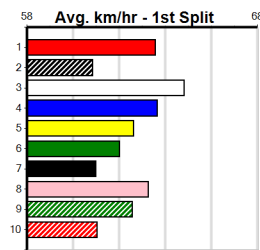

MILLERS MUZZLES (300+ RANK)

Distance: 400m, Race Type: Grade 5, Total Prizemoney: $1,530
1st: $1,000, 2nd: $320, 3rd: $160, 4th: $50

Watchdog Tips:

Bet:

Form Box	Wgt	Dist	Track	Date	Time	BON	Margin	1st/2nd (Time)	PIR	Checked	Comment	WR	Split 1	S/P	Grade

1 CHASING BOODIE (QLD)[5]

BEF Dog Jan-20 Sire: ORSON ALLEN Dam: MISS FERNANDO Trainer: Patrick Furci (Maribyrnong)

Owner(s): A Matthews
Winning Distances: < 300m (2) 300 - 399m (2) 400 - 499m (5) 500 - 599m (1) 600 - 699m (0) > 700m (0)
Winning Weights: 30.8(1) 31.2(1) 31.3(1) 31.4(1) 31.5(1) 31.9(1) 32.4(1) 32.7(1) 32.9(1) 33.1(1)

4th (5)	31.3	400	GEL	R4	09-Jul-24	23.12	22.77	3.00L PEACHES (22.92)	M/34	.	.	.	8.64	$7.60	5
3rd (8)	31.3	300	HVL	R4	12-Jul-24	17.24	16.68	2.00L LOYALTY CARD (17.11)	M/4	.	.	.	3.99	$17.60	T3-5
5th (5)	30.5	400	GEL	R6	23-Jul-24	23.14	22.44	4.75L TONIC'S GIRL (22.81)	M/43	.	.	.	8.68	$5.00	5
4th (8)	29.8	390	BAL	R5	29-Jul-24	22.91	22.45	3.00L SANDY'S LARA (22.72)	M/43	.	.	.	8.73	$5.00	5
7th (5)	29.9	400	GEL	R4	03-Aug-24	23.67	22.64	11.00 THAT'S A BOODIE (22.95)	M/77	.	.	.	8.89	$23.80	5
8th (6)	29.9	400	GEL	R4	13-Aug-24	23.66	22.63	11.00 MARINO (22.89)	M/68	.	.	.	8.81	$32.00	5
6th (4)	29.9	400	GEL	R4	20-Aug-24	23.40	22.49	6.00L HERE'S BRUCE (23.01)	M/55	.	.	.	8.70	$14.00	5
5th (3)	30.7	400	GEL	R5	27-Aug-24	23.04	22.57	6.00L BREAKDOWN (22.63)	M/55	.	.	.	8.76	$27.60	5

Last 3 wins NOT included above

1st (4)	31.5	390	BAL	R2	25-Sep-23	22.30	22.11	2.50L WILD REPUTATION (22.47)	Q/11	.	.	.	8.43	$4.50	T3-5
1st (4)	32.4	390	BAL	R6	23-Dec-23	22.05	22.05	8.50L ULNA (22.62)	Q/11	.	.	.	8.41	$3.70	5
1st (3)	31.9	400	GEL	R3	19-Jan-24	22.87	22.57	2.50L BUMPY GOLD (23.04)	M/31	.	SW	.	8.46	$16.40	5

Box History

Bx	1st	2nd	3rd	4th	5th	6th	7th	8th
1	2							
2	2	1		2	1			1
3	3	1	4	2	2			1
4	2	3	2	2		3		1
5	1	1	4	2	3	4	2	
6			3	1				2
7		2	1	3				2
8	1	3	3	3	1			2

Prize Best Starts Trk/Dts APM: $28120.00, 22.77(3)-8/8/23, 91-10-10-15, 17-1-2-1, 2174