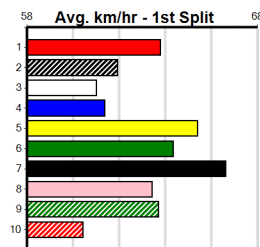

6

7

8

9

10

PARKER PUMPS (300+ RANK)

Distance: 460m, Race Type: Mixed 6/7, Total Prizemoney: \$1,530
1st: \$1,000, 2nd: \$320, 3rd: \$160, 4th: \$50

Watchdog Tips: