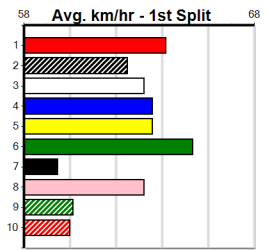

NP ELECTRICAL (300+ RANK)

Distance: 400m, Race Type: Grade 7, Total Prizemoney: $1,530
1st: $1,000, 2nd: $320, 3rd: $160, 4th: $50

Watchdog Tips: [ ] [ ] [ ] [ ] Bet: [ ]

Form	Box	Wgt	Dist	Track	Date	Time	BON	Margin	1st/2nd (Time)	PIR	Checked	Comment	WR	Split 1	S/P	Grade		
UNLEASHING [7]																		
WBK		Dog				Nov-22				Sire: HOOKED ON SCOTCH				Dam: NEBRASKA NELL				
Owner(s): DK Greyhounds (SYN), K Collins, D Ito																		
Trainer: Dylan Sharp (Lara)																		
Winning Distances: < 300m (0) 300 - 399m (0) 400 - 499m (1) 500 - 599m (0) 600 - 699m (0) > 700m (0)																		
Winning Weights: 33.7(1)																		
8th (5)		33.8		400 GEL		R2		09-Aug-24		24.06		22.43		15.00 CHEMICAL EROSION (23.02)		M/88		
6th (5)		33.4		400 GEL		R2		16-Aug-24		23.66		22.20		11.00 PAW TABITHA (22.91)		M/46		
1st (2)		33.7		400 GEL		R2		27-Aug-24		23.11		22.57		0.25L TINY BIT SPOILT (23.13)		Q/11		
Last 3 wins NOT included above																		

Box History

Bx	1st	2nd	3rd	4th	5th	6th	7th	8th
1								
2	1							
3								
4								
5						1		1
6								
7								
8								

Prize Best Starts $1000.00
23.11(2)-27/8/24
Trk/Dts 3-1-0-0
APM 3-1-0-0
1000

ACTION ROYALE [7]																		
WBK		Dog				Apr-22				Sire: KEYBOW				Dam: ALVIRA				
Owner(s): J Farrugia																		
Trainer: Keith Lloyd (Anakie)																		
Winning Distances: < 300m (0) 300 - 399m (0) 400 - 499m (1) 500 - 599m (0) 600 - 699m (0) > 700m (0)																		
Winning Weights: 31.3(1)																		
3rd (2)		31.6		400 GEL		R2		25-Jun-24		23.06		22.50		5.50L GOT A PULSE (22.70)		Q/33		
5th (8)		31.4		400 GEL		R1		09-Jul-24		23.58		22.77		6.50L XENA GIBLET (23.14)		M/74		
5th (8)		31.3		390 WBL		R1		15-Jul-24		23.46		22.62		12.00 PACK YOUR BAGS (22.68)		M/55		
5th (3)		31.3		390 WBL		R2		22-Jul-24		23.22		22.22		10.00 MISCHIEF MATE (22.52)		Q/44		
7th (8)		31.7		400 GEL		R2		03-Aug-24		24.27		22.64		14.00 GROOVIN' (23.33)		M/77		
1st (6)		31.3		400 GEL		R2		13-Aug-24		23.20		22.63		2.25L MISS LUNA (23.34)		Q/11		
7th (4)		31.2		390 WBL		R3		20-Aug-24		23.16		22.30		12.00 PAW NELVIN (22.35)		M/67		
3rd (1)		31.2		400 GEL		R10		27-Aug-24		23.32		22.57		4.75L NAILED IT (22.99)		M/22		
Last 3 wins NOT included above																		

Box History

Bx	1st	2nd	3rd	4th	5th	6th	7th	8th
1								
2		2						
3			1					
4								
5					1			1
6	1	1			1	1		
7								
8						2		2

Prize Best Starts $2690.00
23.06(2)-25/6/24
Trk/Dts 25-1-2-5
APM 16-1-0-5
1688

AVERAGE JOE [7]																		
BK		Dog				Mar-22				Sire: WALK HARD				Dam: MRS. SHARP				
Owner(s): J Sharp																		
Trainer: Jason Sharp (Lara)																		
Winning Distances: < 300m (0) 300 - 399m (0) 400 - 499m (1) 500 - 599m (0) 600 - 699m (0) > 700m (0)																		
Winning Weights: 31.2(1)																		
8th (8)		31.1		425 BEN		R4		29-May-24		25.19		24.04		14.00 KAYE NIGHT (24.26)		S/688		
3rd (2)		31.2		400 WGL		R10		04-Jun-24		23.42		22.82		5.50L SUPERIOR MONIQUE (23.06)		M/33		
6th (7)		31.7		350 HVL		R4		14-Jun-24		20.03		19.40		6.00L ANGRY FRANKY (19.61)		S/8		
5th (1)		31.7		390 WBL		R3		24-Jun-24		22.75		22.13		2.50L HARTLAND DUKE (22.58)		S/54		
4th (2)		31.5		450 SHP		R9		29-Jun-24		26.82		26.14		6.00L SIN CITY MARV (26.40)		M/754		
4th (5)		31.4		400 WGL		R3		11-Jul-24		23.75		23.08		2.00L HAVANA BLUEBIRD (23.62)		M/44		
3rd (5)		31.0		390 WBL		R9		22-Jul-24		22.75		22.22		4.50L BIT MISTY (22.45)		M/43		
6th (7)		30.8		390 WBL		R3		29-Jul-24		22.90		22.35		5.50L HIS CRACKIN' (22.52)		S/76		
Last 3 wins NOT included above																		
1st (5)		31.2		400 WGL		R3		22-Feb-24		23.27		22.69		0.25L MARSHMALLOW (23.28)		M/22		

Box History

Bx	1st	2nd	3rd	4th	5th	6th	7th	8th
1			1			2		2
2		1	1			1		
3			1					
4				1				
5	1			1		1		
6					1			
7							2	
8								2

Prize Best Starts $2285.00
23.20(4)-14/5/24
Trk/Dts 21-1-2-2
APM 3-0-0-0
850