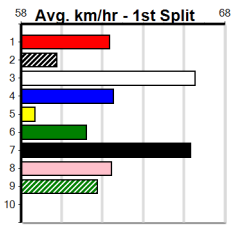

Horsham

SPORTSBET SET A DEPOSIT LIMIT

Distance: 410m, Race Type: Maiden, Total Prizemoney: $2,535
1st: $1,680, 2nd: $520, 3rd: $260, 4th: $75

1

1:57PM

(VIC time)

Watchdog Tips:

0 0 0 0

Bet: