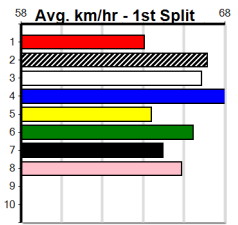

Horsham

ON-SITE ENGINEERING

Distance: 410m, Race Type: Mixed 3/4, Total Prizemoney: \$3,360
1st: \$2,250, 2nd: \$690, 3rd: \$345, 4th: \$75

8

4:36PM

(VIC time)

Watchdog Tips:

0 0 0 0