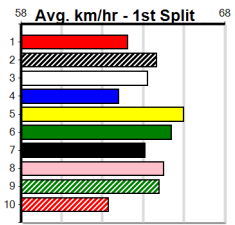

GREYHOUND CLUBS VICTORIA

Distance: 410m, Race Type: Grade 5, Total Prizemoney: $2,925
1st: $1,950, 2nd: $600, 3rd: $300, 4th: $75

12

5:56PM

(VIC time)

Watchdog Tips:

0 0 0 0

Bet: