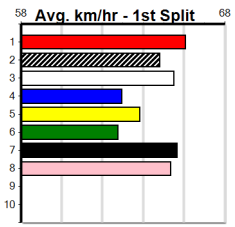

Horsham

GREYHOUND ADOPTION PROGRAM

Distance: 485m, Race Type: Mixed 4/5, Total Prizemoney: $3,875
1st: $2,600, 2nd: $800, 3rd: $400, 4th: $75

6

3:49PM

(VIC time)

Watchdog Tips:

0 0 0 0

Bet: