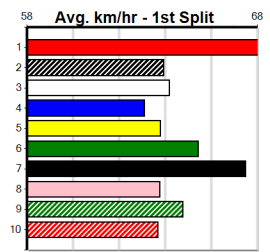

CHS GROUP

Distance: 410m, Race Type: Mixed 4/5, Total Prizemoney: $3,360
1st: $2,250, 2nd: $690, 3rd: $345, 4th: $75

Watchdog Tips:

Bet:

Table with columns: Form Box, Wgt, Dist, Track, Date, Time, BON, Margin, 1st/2nd (Time), PIR, Checked, Comment, WR, Split 1, S/P, Grade

KRAKEN PADDY [5]
BK Dog Mar-22 Sire: ZAMBORA BROCKIE Dam: KRAKEN KATIE
Owner(s): EYLES (SYN), K Eyles, H Eyles, D Eyles
Trainer: William Hartigan (Horsham)
Winning Distances: < 300m (0) 300 - 399m (0) 400 - 499m (4) 500 - 599m (0) 600 - 699m (0) > 700m (0)
Winning Weights: 31.4(1) 31.8(1) 32.3(1) 32.5(1)
Box History table and Prize Best Starts table included.

WESTERN'S BEAR [4]
BK Dog Jan-21 Sire: BERNARDO Dam: STAR DESIRE
Owner(s): L Mitchell
Trainer: Leslie Mitchell (Teesdale)
Winning Distances: < 300m (0) 300 - 399m (10) 400 - 499m (2) 500 - 599m (0) 600 - 699m (0) > 700m (0)
Winning Weights: 33.0(2) 33.1(2) 33.2(1) 33.4(1) 33.6(1) 33.7(2) 34.0(2) 34.1(1)
Box History table and Prize Best Starts table included.

BETSIÉ BALE (NSW)[5]
F Bitch Oct-21 Sire: FERAL FRANKY Dam: FANTA BALE
Owner(s): B Wheeler
Trainer: Mark Delbridge (Balliang)
Winning Distances: < 300m (0) 300 - 399m (1) 400 - 499m (7) 500 - 599m (1) 600 - 699m (0) > 700m (0)
Winning Weights: 29.0(2) 29.2(3) 29.5(1) 29.6(1) 29.7(2)
Box History table and Prize Best Starts table included.

MIGHTY QUINN [5]
BK Dog Nov-21 Sire: SHIMA SHINE Dam: SWIFT CURRENT
Owner(s): SMSK Racing (SYN), S Gunnell, K O'brien, M Crowe, S Crowe
Trainer: Rodney Clark (Echuca Village)
Winning Distances: < 300m (0) 300 - 399m (0) 400 - 499m (5) 500 - 599m (2) 600 - 699m (0) > 700m (0)
Winning Weights: 33.5(1) 33.8(1) 33.9(2) 34.7(1) 34.8(1) 35.1(1)
Box History table and Prize Best Starts table included.

BARRY BALE (NSW)[5]
RF Dog Dec-21 Sire: FERAL FRANKY Dam: ZELZER ALLEN
Owner(s): B Wheeler
Trainer: Robert Camilleri (Lara)
Winning Distances: < 300m (0) 300 - 399m (0) 400 - 499m (4) 500 - 599m (3) 600 - 699m (0) > 700m (0)
Winning Weights: 33.0(1) 33.3(1) 33.5(1) 33.8(1) 33.9(1) 34.0(1) 34.9(1)
Box History table and Prize Best Starts table included.

1

2

3

4

5