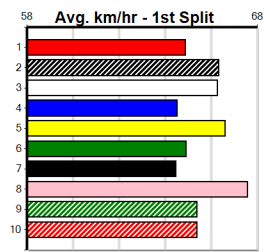

10 *** NO RESERVE ***

Owner(s):
Winning Distances: < 300m (0) 300 - 399m (0) 400 - 499m (0) 500 - 599m (0) 600 - 699m (0) > 700m (0)
Winning Weights:

Trainer:

Box History

SPORTSBET FINAL (1-4 WINS)

Distance: 410m, Race Type: Restricted Win Final, Total Prizemoney: \$3,360
1st: \$2,250, 2nd: \$690, 3rd: \$345, 4th: \$75