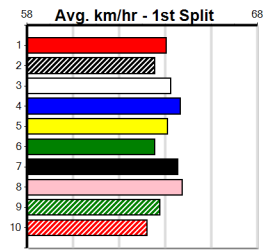

WARRACK BUTCHERY

Distance: 410m, Race Type: Grade 5, Total Prizemoney: $2,925
1st: $1,950, 2nd: $600, 3rd: $300, 4th: $75

Watchdog Tips:

Bet:

Table with columns: Form Box, Wgt, Dist, Track, Date, Time, BON, Margin, 1st/2nd (Time), PIR, Checked, Comment, WR, Split 1, S/P, Grade

MOTOR HEAD MAXIM [5]
BK Dog Feb-21 Sire: AZKABAN Dam: STYLISH BREE
Owner(s): D Keane
Trainer: Danielle Keane (Koroit)
Winning Distances: < 300m (0) 300 - 399m (5) 400 - 499m (0) 500 - 599m (0) 600 - 699m (0) > 700m (0)
Winning Weights: 30.3(1) 32.9(3) 33.0(1)
Box History table and Prize Best Starts table included.

ABSOLUTELY FRANK [5]
BK Dog Apr-22 Sire: FERAL FRANKY Dam: WONDER MISS
Owner(s): J Jacobs
Trainer: Justin Jacobs (Carisbrook)
Winning Distances: < 300m (0) 300 - 399m (2) 400 - 499m (1) 500 - 599m (0) 600 - 699m (0) > 700m (0)
Winning Weights: 32.9(1) 33.0(1) 34.0(1)
Box History table and Prize Best Starts table included.

ZIPPING ALEXA (NSW)[5]
BK Bitch Aug-21 Sire: ZIPPING GARTH Dam: ZIPPING PARIS
Owner(s): W Hartigan
Trainer: Helen Hartigan (Horsham)
Winning Distances: < 300m (0) 300 - 399m (4) 400 - 499m (5) 500 - 599m (0) 600 - 699m (0) > 700m (0)
Winning Weights: 27.9(1) 28.3(1) 28.5(1) 29.1(1) 29.2(1) 29.3(1) 29.6(1) 29.7(2)
Box History table and Prize Best Starts table included.

MORAINE MARVEL [5]
WBK Dog Nov-20 Sire: MY REDEEMER Dam: RADIO SILENT
Owner(s): MORAINE (SYN), G Judd, S Judd
Trainer: Glenn Judd (Noorat)
Winning Distances: < 300m (0) 300 - 399m (3) 400 - 499m (1) 500 - 599m (1) 600 - 699m (0) > 700m (0)
Winning Weights: 31.2(1) 31.7(1) 31.8(1) 31.9(2)
Box History table and Prize Best Starts table included.

FREE FALLING [5]
RF Dog Feb-21 Sire: BERNARDO Dam: RADIANT ANGEL
Owner(s): C Mackie
Trainer: Corey Mackie (Tooradin)
Winning Distances: < 300m (0) 300 - 399m (2) 400 - 499m (5) 500 - 599m (0) 600 - 699m (0) > 700m (0)
Winning Weights: 31.9(1) 32.0(1) 32.2(1) 32.4(2) 32.7(1) 32.8(1)
Box History table and Prize Best Starts table included.

1

2

3

4

5