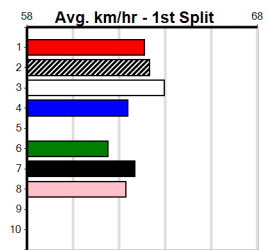

WEBBCON MARINE

Distance: 485m, Race Type: Mixed 6/7, Total Prizemoney: $3,340
1st: $2,230, 2nd: $690, 3rd: $345, 4th: $75

Watchdog Tips:

Bet:

Form Box	Wgt	Dist	Track	Date	Time	BON	Margin	1st/2nd (Time)	PIR	Checked	Comment	WR	Split 1	S/P	Grade

1

CANYA VIVI (NSW)[7]
BK Bitch Oct-22 Sire: SHIMA SHINE Dam: JOYFUL Trainer: Matthew Lanigan (Rowsley)
Owner(s): G Lanigan
Winning Distances: < 300m (0) 300 - 399m (0) 400 - 499m (0) 500 - 599m (1) 600 - 699m (0) > 700m (0)
Winning Weights: 26.0(1)

F (3)	26.2	400	GEL	R2	12-Jul-24	0.00	22.51				MAGGIE PARKER (23.48)	Q/78		VO	8.83	$5.00 M
1st (7)	26.0	515	SAP	R1	22-Jul-24	30.68	29.48				6.00L FORTY FOUR SONS (31.07)	Q/2251			5.18	$9.90 M
3rd (5)	26.2	515	SAP	R10	29-Jul-24	30.79	29.46				10.00 PAW DIMETRA (30.11)	M/6653			5.34	$5.80 7
3rd (8)	27.0	450	BAL	R6	23-Aug-24	26.17	25.41				6.00L MITZI ROCKS (25.79)	M/756			6.91	$9.40 7
6th (8)	27.0	525	MEP	R5	28-Aug-24	30.84	29.95				8.00L LEROY'S GIRL (30.30)	M/3777			5.24	$13.60 X67

Last 3 wins NOT included above

Box History								
Bx	1st	2nd	3rd	4th	5th	6th	7th	8th
1								
2								
3								
4								
5			1					
6								
7	1							
8			1			1		

Prize Best	$2962.50
Starts	FSH
Trk/Dts	5-1-0-2
APM	0-0-0-0
	2514

2

VIVA LA VIDA [6]
BE Bitch Feb-22 Sire: BERNARDO Dam: JUNIPER PEARL Trainer: Brett Mackie (Tooradin)
Owner(s): A Lie ENG WGL 2024-08-30
Winning Distances: < 300m (0) 300 - 399m (0) 400 - 499m (2) 500 - 599m (0) 600 - 699m (0) > 700m (0)
Winning Weights: 28.8(1) 28.9(1)

2nd (1)	28.0	400	WGL	R1	09-Jul-24	23.28	22.52				1.75L BARRETOS (23.17)	Q/62			8.66	$4.80 M
1st (3)	28.9	410	HOR	R1	21-Jul-24	23.63	23.19				3.00L RELEASED (23.84)	Q/42			10.74	$4.00 M
5th (3)	28.6	460	GEL	R3	27-Jul-24	26.52	25.68				9.00L MAHOGANY (25.91)	M/354		SW	6.82	$7.20 X67
2nd (5)	28.8	460	WGL	R10	02-Aug-24	26.33	25.82				1.5L SUPERIOR MONIQUE (26.23)	S/744			6.74	$5.00 RW
2nd (3)	28.3	400	WGL	R7	06-Aug-24	23.01	22.37				0.25L LILY LALA (22.99)	S/22			8.59	$3.50 7
5th (8)	28.9	400	WGL	R3	13-Aug-24	23.34	22.43				11.00 MYSTERY TERMS (22.64)	Q/77			8.77	$6.00 7
1st (1)	28.8	460	WGL	R5	20-Aug-24	26.26	25.56				0.50L MAYAN CHIEF (26.28)	Q/221			6.61	$1.20 X67
6th (1)	29.4	460	WGL	R2	30-Aug-24	26.45	25.92				8.00L MYSTERY TERMS (25.92)	M/566			6.64	$5.60 RW

Last 3 wins NOT included above

Box History								
Bx	1st	2nd	3rd	4th	5th	6th	7th	8th
1	1	1					1	
2								
3	1	1			1			
4								
5		1						
6								
7								
8					1			

Prize Best	$5715.63
Starts	FSTD
Trk/Dts	8-2-3-0
APM	0-0-0-0
	5276