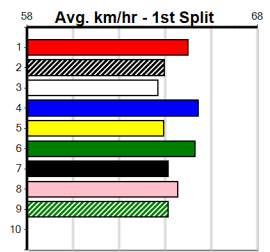

HORSHAM DOORS & GLASS

Distance: 410m, Race Type: Mixed 6/7, Total Prizemoney: $2,925
1st: $1,950, 2nd: $600, 3rd: $300, 4th: $75

Watchdog Tips:

Bet:

Form Box	Wgt	Dist	Track	Date	Time	BON	Margin	1st/2nd (Time)	PIR	Checked	Comment	WR	Split 1	S/P	Grade

SHINY PISTOL [6]
BE Dog Apr-22 Sire: SHIMA SHINE Dam: CHUN LI
Owner(s): Vi Alskar Hundar (SYN), A Lie, J Sharp
Winning Distances: < 300m (0) 300 - 399m (0) 400 - 499m (2) 500 - 599m (0) 600 - 699m (0) > 700m (0)
Winning Weights: 30.3(1) 30.6(1)
7th (2) 30.1 400 GEL R2 26-Jan-24 23.06 22.43 3.75L VELVET VIXEN (22.81) S/78 . . . . . 8.75 $7.40 7
2nd (8) 30.4 410 HOR R3 05-Mar-24 23.61 22.89 1.75L BRUTALITY (23.50) M/33 . . . . . 10.56 $1.80 7
4th (1) 30.5 410 HOR R3 12-Mar-24 23.72 23.06 7.00L SWEET CAVIAR (23.24) Q/45 . . . . . 10.77 $1.60 7
1st (6) 30.3 410 HOR R2 19-Mar-24 23.43 23.01 1.5L SUPER SEDAN (23.53) M/22 . . . . . 10.43 $5.30 7
F (8) 30.1 410 HOR R9 27-Mar-24 0.00 22.70 . CHASING HEARTS (23.18) M/88 . . V7 . 11.89 $4.30 6G
6th (4) 30.4 410 HOR R9 28-May-24 24.08 22.94 12.00 TRESPASSING (23.30) S/66 . . V7 . 10.99 $5.70 6G
7th (7) 30.8 400 GEL R12 06-Aug-24 23.41 22.31 9.50L IF HE COULD (22.77) S/78 . . SW W 8.85 $14.00 6G
3rd (7) 30.5 390 SHP R9 12-Aug-24 22.56 22.05 4.25L BEGGIN' (22.27) M/34 . . . . . 8.65 $42.50 X67
Last 3 wins NOT included above
1st (6) 30.6 410 HOR R1 16-Jan-24 23.20 22.95 1.00L BLOCK A BABE (23.26) M/11 . . . . . 10.38 $7.80 M

Box History

Bx	1st	2nd	3rd	4th	5th	6th	7th	8th
1				1				
2							1	
3								1
4		2			1			
5		1						
6	2							
7			1			1	1	
8		1						

Prize Best Starts Trk/Dts APM $5385.00 23.20(6)-16/1/24 14-2-1-4 6-2-1-1 1842

CRACKERJACK MATT [7]
BE Dog Jan-23 Sire: SHIMA SHINE Dam: MAXIMUM SHIRLEY
Owner(s): J Cooper
Winning Distances: < 300m (0) 300 - 399m (1) 400 - 499m (0) 500 - 599m (0) 600 - 699m (0) > 700m (0)
Winning Weights: 33.1(1)
5th (2) 33.6 400 GEL R1 02-Aug-24 23.40 22.54 5.00L COME AND SEE (23.05) M/67 . . . . . 8.69 $4.40 M
2nd (2) 33.4 390 BAL R2 07-Aug-24 22.62 22.08 0.50L MY MATE NICK (22.59) Q/22 . . . . . 8.63 $4.20 M
1st (3) 33.1 390 BAL R10 23-Aug-24 22.36 22.19 3.75L HURRICANE BERT (22.62) M/11 . . SW . 8.48 $2.60 M
2nd (4) 32.5 390 WBL R1 29-Aug-24 22.36 22.08 1.5L OUR MATE BEAR (22.26) M/22 . . . . . 8.70 $2.30 7
Last 3 wins NOT included above

Box History

Bx	1st	2nd	3rd	4th	5th	6th	7th	8th
1								
2		1			1			
3	1							
4		1						
5								
6								
7								
8								

Prize Best Starts Trk/Dts APM $2800.00 FSH 4-1-2-0 0-0-0-0 2800