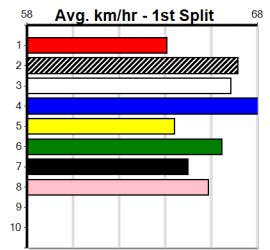

ON-SITE ENGINEERING

Distance: 410m, Race Type: Mixed 3/4, Total Prizemoney: $3,360
1st: $2,250, 2nd: $690, 3rd: $345, 4th: $75

Watchdog Tips:

Bet:

Table with columns: Form Box, Wgt, Dist, Track, Date, Time, BON, Margin, 1st/2nd (Time), PIR, Checked, Comment, W/R, Split 1, S/P, Grade

AEROPLANE MODE [4]
BK Dog Mar-22 Sire: WALK HARD Dam: MRS. SHARP
Owner(s): J Sharp
Trainer: Dylan Sharp (Lara)
Winning Distances: < 300m (0) 300 - 399m (1) 400 - 499m (8) 500 - 599m (0) 600 - 699m (0) > 700m (0)
Winning Weights: 29.4(1) 29.6(1) 29.9(1) 30.3(1) 31.6(1) 31.7(1) 31.8(1) 31.9(1) 32.1(1)
Box History table and Prize Best Starts table included.

MISTRESS OASIS [3]
F Bitch Jan-22 Sire: ORSON ALLEN Dam: SARAH SWIFT
Owner(s): G Berry
Trainer: Rodney Clark (Echuca Village)
Winning Distances: < 300m (0) 300 - 399m (5) 400 - 499m (7) 500 - 599m (0) 600 - 699m (0) > 700m (0)
Winning Weights: 28.3(1) 28.4(2) 28.6(1) 28.7(1) 28.8(1) 29.0(1) 29.2(1) 30.0(1) 30.2(1) 30.4(2)
Box History table and Prize Best Starts table included.

ORIENTAL OPHELIA [4]
BK Bitch Apr-22 Sire: ORSON ALLEN Dam: ORIENTAL JADE
Owner(s): N Hebart
Trainer: Rodney Clark (Echuca Village)
Winning Distances: < 300m (0) 300 - 399m (3) 400 - 499m (4) 500 - 599m (0) 600 - 699m (0) > 700m (0)
Winning Weights: 25.8(1) 25.9(2) 26.1(2) 26.2(1) 26.6(1)
Box History table and Prize Best Starts table included.

LIGHTNING JEDDA [3]
BK Bitch Jan-22 Sire: BERNARDO Dam: MY GAL PENNY
Owner(s): Otb Jemma (SYN), S Robison, M Willoughby, A Oliver, T Stevens, A Armfield, D Mociak, A Robisor
Trainer: Tracey Salter (Crowlands)
Winning Distances: < 300m (0) 300 - 399m (0) 400 - 499m (6) 500 - 599m (0) 600 - 699m (0) > 700m (0)
Winning Weights: 27.5(1) 27.6(1) 27.8(1) 27.9(3)
Box History table and Prize Best Starts table included.

NICE ONE TOM [4]
BE Dog Mar-22 Sire: TOMMY SHELBY Dam: IVY WREN
Owner(s): B Fulton
Trainer: Peter Fulton (Ecklin South)
Winning Distances: < 300m (0) 300 - 399m (2) 400 - 499m (4) 500 - 599m (0) 600 - 699m (0) > 700m (0)
Winning Weights: 27.5(1) 28.1(1) 28.3(1) 28.4(1) 28.8(1) 29.2(1)
Box History table and Prize Best Starts table included.

1

2

3

4

5