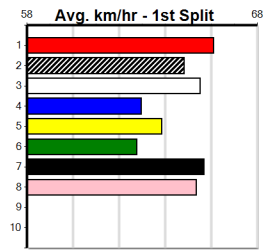

GREYHOUND ADOPTION PROGRAM

Distance: 485m, Race Type: Mixed 4/5, Total Prizemoney: $3,875
1st: $2,600, 2nd: $800, 3rd: $400, 4th: $75

Watchdog Tips:

Bet:

Form Box	Wgt	Dist	Track	Date	Time	BON	Margin	1st/2nd (Time)	PIR	Checked	Comment	WR	Split 1	S/P	Grade

CRIMSON CANNON [5]

BD Dog **May-21** **Sire: FERNANDO BALE** **Dam: CRIMSON VIXEN**
Owner(s): Mingo's Mates (SYN), J Rhode, S Hickey, M Hickey, P Hickey, G Castledine, B Hickey
Trainer: Jason Sharp (Lara)
Winning Distances: < 300m (0) 300 - 399m (0) 400 - 499m (4) 500 - 599m (6) 600 - 699m (0) > 700m (0)
Winning Weights: 31.0(2) 31.2(1) 31.3(1) 31.5(3) 31.7(1) 31.9(2)

7th (4)	32.3	450	WBL	R8	27-Jun-24	25.79	25.24	8.00L BEN SHAKER (25.24)	M/688	.	.	W	6.80	$34.00	X45
6th (2)	31.9	400	GEL	R7	05-Jul-24	23.26	22.48	12.00 LEO BALE (22.48)	M/87	.	.	.	8.77	$42.90	X45
8th (3)	31.9	525	MEP	R6	10-Jul-24	30.87	30.00	7.50L UNDERWAY (30.38)	M/1788	.	.	.	5.08	$18.70	X45
1st (5)	31.9	460	WGL	R8	25-Jul-24	26.67	26.16	0.50L SUPERFLY GIRL (26.69)	M/468	.	.	W	6.64	$3.00	T3-5
8th (1)	31.3	350	HVL	R8	05-Aug-24	20.08	19.55	7.00L BOROUGH COOK (19.59)	M/3	.	.	.	6.68	$6.50	T3-5
6th (7)	31.2	400	WGL	R12	09-Aug-24	23.23	22.22	4.75L BEST OF COLOUR (22.90)	M/47	.	.	.	8.56	$4.00	5NP
1st (1)	31.5	500	BEN	R6	14-Aug-24	28.07	28.07	4.00L BUN WILDFIRE (28.34)	M/1111	.	.	SW	6.45	$1.90	T3-5
1st (8)	31.7	460	GEL	R8	27-Aug-24	25.87	25.87	0.75L TRICKY DISCO (25.91)	Q/212	.	.	SW	6.57	$1.40	5

Last 3 wins NOT included above

1st (1)	31.5	525	MEP	R11	20-Mar-24	30.32	30.00	1.5L BLACK TUXEDO (30.43)	M/1111	.	.	SW	5.12	$1.90	5
1st (4)	31.5	525	MEA	R12	13-Apr-24	30.16	29.78	9.50L GREYSYND SHOCK (30.80)	M/1111	.	.	.	5.12	$6.70	5
1st (8)	31.9	515	SAN	R3	02-May-24	29.67	29.33	1.5L VARSITY BALE (29.77)	M/1111	.	.	SW	5.10	$4.90	5

Box History

Bx	1st	2nd	3rd	4th	5th	6th	7th	8th
1	2	1	1	2	1			2
2	1	2		2	1	4		1
3	1	1	1		1			1
4	1			3	1	1	1	1
5	1						1	2
6	2			1	1	1	1	1
7			1			2	2	
8	2	1	1					

Prize Best Starts Trk/Dts APM
$45416.88
FSTD
52-10-4-5
0-0-0-0
14048