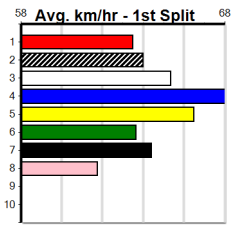

8 REDGUM FLYER [5] BK D Dec-19 ASTON KIMETTO JULY ALLEN... Winning Boxes... \$24,168.57

9 \*\*\* NO RESERVE \*\*\* Trainer: Owner(s):

10 \*\*\* NO RESERVE \*\*\* Trainer: Owner(s):

SENNACHIE AT STUD

Distance: 460m, Race Type: Mixed 4/5, Total Prizemoney: \$3,360  
1st: \$2,250, 2nd: \$690, 3rd: \$345, 4th: \$75