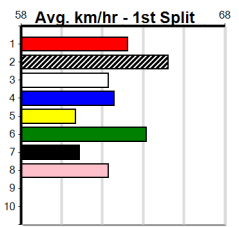

# BARN BAR FUNCTION ROOM

Distance: 460m, Race Type: Grade 5, Total Prizemoney: \$2,925  
1st: \$1,950, 2nd: \$600, 3rd: \$300, 4th: \$75