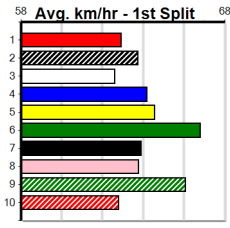

SPORTSBET FINAL

Distance: 460m, Race Type: Mixed 6/7 Final, Total Prizemoney: $3,360
1st: $2,250, 2nd: $690, 3rd: $345, 4th: $75

5

8:05PM

(VIC time)

Watchdog Tips: 0 0 0 0 **Bet:** .