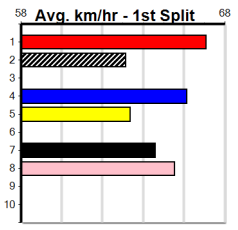

Warragul

SHIMA SHINE AT STUD

Distance: 400m, Race Type: Mixed 3/4, Total Prizemoney: $3,360
1st: $2,250, 2nd: $690, 3rd: $345, 4th: $75

9

9:25PM

(VIC time)

Watchdog Tips: **0 0 0 0** Bet: .