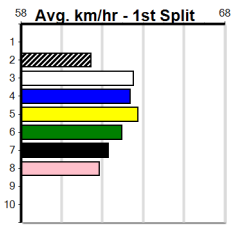

Warragul

1
6:45PM
(VIC time)

VALE KEVIN DORAN

Distance: 460m, Race Type: Maiden, Total Prizemoney: $2,535
1st: $1,680, 2nd: $520, 3rd: $260, 4th: $75

Watchdog Tips: **0 0 0 0** Bet: .

Form	Box	Weight	Dist	Track	Date	Time	BON	Margin	1st/2nd (Time)	PIR	Checked	Comment	W/R	Split 1	S/P	Grade	
1 LEBRON [M]																	
BK	D				Jan-22												LOUD LANA
Trainer: Gavin Kearns (Churchill)																	
Owner(s): BLT (SYN), L Kearns, L Muller, B Wait																	
<table border="1" style="float: right;"> <thead> <tr><th colspan="8">Winning Boxes</th></tr> <tr><th>1</th><th>2</th><th>3</th><th>4</th><th>5</th><th>6</th><th>7</th><th>8</th></tr> </thead> <tbody> <tr><td>Prize</td><td></td><td></td><td></td><td></td><td></td><td></td><td></td><td>$0</td></tr> <tr><td>Best</td><td></td><td></td><td></td><td></td><td></td><td></td><td></td><td>FSH</td></tr> <tr><td>Starts</td><td></td><td></td><td></td><td></td><td></td><td></td><td></td><td>0-0-0-0</td></tr> <tr><td>Trk/Dst</td><td></td><td></td><td></td><td></td><td></td><td></td><td></td><td>0-0-0-0</td></tr> <tr><td>APM</td><td></td><td></td><td></td><td></td><td></td><td></td><td></td><td>$0</td></tr> </tbody> </table>																	
2 MY MATE TRINNY (NSW)[M]																	
BK	B				Apr-22												SPRITLEY EBONY
Trainer: Carl Haas (Tynong)																	
Owner(s): D Jolley																	
<table border="1" style="float: right;"> <thead> <tr><th colspan="8">Winning Boxes</th></tr> <tr><th>1</th><th>2</th><th>3</th><th>4</th><th>5</th><th>6</th><th>7</th><th>8</th></tr> </thead> <tbody> <tr><td>Prize</td><td></td><td></td><td></td><td></td><td></td><td></td><td></td><td>$0.00</td></tr> <tr><td>Best</td><td></td><td></td><td></td><td></td><td></td><td></td><td></td><td>FSTD</td></tr> <tr><td>Starts</td><td></td><td></td><td></td><td></td><td></td><td></td><td></td><td>1-0-0-0</td></tr> <tr><td>Trk/Dst</td><td></td><td></td><td></td><td></td><td></td><td></td><td></td><td>0-0-0-0</td></tr> <tr><td>APM</td><td></td><td></td><td></td><td></td><td></td><td></td><td></td><td>$0</td></tr> </tbody> </table>																	
3 ONCE MORE [M]																	
BK	D				Jul-22												WHAT A SURPRISE
Trainer: Graham Brown (Cardinia)																	
Owner(s): C Brown																	
<table border="1" style="float: right;"> <thead> <tr><th colspan="8">Winning Boxes</th></tr> <tr><th>1</th><th>2</th><th>3</th><th>4</th><th>5</th><th>6</th><th>7</th><th>8</th></tr> </thead> <tbody> <tr><td>Prize</td><td></td><td></td><td></td><td></td><td></td><td></td><td></td><td>$1,440.00</td></tr> <tr><td>Best</td><td></td><td></td><td></td><td></td><td></td><td></td><td></td><td>FSTD</td></tr> <tr><td>Starts</td><td></td><td></td><td></td><td></td><td></td><td></td><td></td><td>4-0-2-1</td></tr> <tr><td>Trk/Dst</td><td></td><td></td><td></td><td></td><td></td><td></td><td></td><td>0-0-0-0</td></tr> <tr><td>APM</td><td></td><td></td><td></td><td></td><td></td><td></td><td></td><td>$1388</td></tr> </tbody> </table>																	
4 CAPRICORN ONE [M]																	
BK	D				Jul-22												WHAT A SURPRISE
Trainer: Graham Brown (Cardinia)																	
Owner(s): C Brown																	
<table border="1" style="float: right;"> <thead> <tr><th colspan="8">Winning Boxes</th></tr> <tr><th>1</th><th>2</th><th>3</th><th>4</th><th>5</th><th>6</th><th>7</th><th>8</th></tr> </thead> <tbody> <tr><td>Prize</td><td></td><td></td><td></td><td></td><td></td><td></td><td></td><td>$520.00</td></tr> <tr><td>Best</td><td></td><td></td><td></td><td></td><td></td><td></td><td></td><td>26.28</td></tr> <tr><td>Starts</td><td></td><td></td><td></td><td></td><td></td><td></td><td></td><td>3-0-1-0</td></tr> <tr><td>Trk/Dst</td><td></td><td></td><td></td><td></td><td></td><td></td><td></td><td>1-0-1-0</td></tr> <tr><td>APM</td><td></td><td></td><td></td><td></td><td></td><td></td><td></td><td>$520</td></tr> </tbody> </table>																	
5 CAL'S CANDY [M]																	
BD	B				Dec-21												AYIA SOPHIA
Trainer: Daniel Hoch (Tongala)																	
Owner(s): D Jolley																	
<table border="1" style="float: right;"> <thead> <tr><th colspan="8">Winning Boxes</th></tr> <tr><th>1</th><th>2</th><th>3</th><th>4</th><th>5</th><th>6</th><th>7</th><th>8</th></tr> </thead> <tbody> <tr><td>Prize</td><td></td><td></td><td></td><td></td><td></td><td></td><td></td><td>$1,150.00</td></tr> <tr><td>Best</td><td></td><td></td><td></td><td></td><td></td><td></td><td></td><td>FSH</td></tr> <tr><td>Starts</td><td></td><td></td><td></td><td></td><td></td><td></td><td></td><td>9-0-1-3</td></tr> <tr><td>Trk/Dst</td><td></td><td></td><td></td><td></td><td></td><td></td><td></td><td>0-0-0-0</td></tr> <tr><td>APM</td><td></td><td></td><td></td><td></td><td></td><td></td><td></td><td>$460</td></tr> </tbody> </table>																	
6 MY LITTLE FLOSS [M]																	
WBD	B				Jan-22												FURIOUS FLOSS