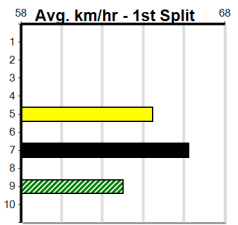

Warragul

VIATEK

Distance: 400m, Race Type: Maiden, Total Prizemoney: $2,535
1st: $1,680, 2nd: $520, 3rd: $260, 4th: $75

2

7:05PM
(VIC time)

Watchdog Tips: **0 0 0 0** Bet: **0**

Form Box Weight Dist Track Date Time BON Margin 1st/2nd (Time) PIR Checked Comment W/R Split 1 S/P Grade

1 ENZOLA [M]
BEF D Dec-22 ASTON RUPEE MARGIE IRENE
Trainer: Justin Bowman (Kilmany)
Owner(s): M Ciavarella

Winning Boxes							
1	2	3	4	5	6	7	8
Prize							$0
Best							FSH
Starts							0-0-0-0
Trk/Dst							0-0-0-0
APM							$0

2 THIS BAD BOY (NSW)[M]
BK D Nov-22 MY BRO FABIO PRIM AND PROPER
Trainer: Clinton Rand (Heyfield)
Owner(s): D Taggart

Winning Boxes							
1	2	3	4	5	6	7	8
Prize							$0
Best							FSH
Starts							0-0-0-0
Trk/Dst							0-0-0-0
APM							$0

3 ARKA CHIEF [M]
BK D Sep-22 ZAMBORA BROCKIE GOOD GIRL SANDY
Trainer: Bryan Sykes (Upper Beaconsfield)
Owner(s): B Sykes

Winning Boxes							
1	2	3	4	5	6	7	8
Prize							$0.00
Best							FSH
Starts							0-0-0-0
Trk/Dst							0-0-0-0
APM							$0

4 UNACCEPTABLE SON (NSW)[M]
BK D Nov-22 SUPERIOR PANAMA MINORCA
Trainer: Chloe Bowman (Kilmany)
Owner(s): J Niass

Winning Boxes							
1	2	3	4	5	6	7	8
Prize							$0
Best							FSH
Starts							0-0-0-0
Trk/Dst							0-0-0-0
APM							$0

5 AFTERSHOCK [M]
BD D Nov-22 FERAL FRANKY LADY LOCH
Trainer: Desmond Gough (Nyora)
Owner(s): L Gough

3rd (8) 34.4 400 WGL R1 27-Aug-24 23.41 22.90 1.75LARKA NOBLE (23.29) Q/33 . SW . 8.59 $3.10 M

Winning Boxes							
1	2	3	4	5	6	7	8
Prize							$260.00
Best							23.41
Starts							1-0-0-1
Trk/Dst							1-0-0-1
APM							$260

6 WAIKIKI PEARL [M]
BK B Feb-22 BERNARDO JUNIPER PEARL
Trainer: Brett Mackie (Tooradin)
Owner(s): A Lie

Winning Boxes							
1	2	3	4	5	6	7	8
Prize							$0
Best							FSH
Starts							0-0-0-0
Trk/Dst							0-0-0-0
APM							$0

7 PRETTY GOLDIE [M]
RF B Feb-23 ASTON FASTNET PRETTY MUCH
Trainer: Nicole Lund (Longwarry)
Owner(s): K Iles

5th (5) 28.3 400 GEL R1 23-Aug-24 23.71 22.56 11.00LARKA SOLAR (22.96) M/64 . . . 8.73 $41.10 M
2nd (2) 28.0 400 WGL R2 27-Aug-24 23.16 22.90 3.25LGRAB THE GOLD (22.93) Q/11 . . . 8.31 $7.00 M

Winning Boxes							
1	2	3	4	5	6	7	8
Prize							$520.00
Best							23.16
Starts							2-0-1-0
Trk/Dst							1-0-1-0
APM							$520

8 GRAND BAZAAR [M]
BK D Feb-22 BERNARDO JUNIPER PEARL
Trainer: Brett Mackie (Tooradin)
Owner(s): A Lie

Winning Boxes							
1	2	3	4	5	6	7	8
Prize							$0
Best							FSH
Starts							0-0-0-0
Trk/Dst							0-0-0-0
APM							$0

9 HUNTING GIRL [M] Res.
BK B May-21 PINDARI EXPRESS NATIONAL GIRL
Trainer: Nicholas Barnett (Devon Meadows)
Owner(s): N Barnett

6th (5) 29.7 400 WGL R2 20-Jun-24 23.54 22.89 7.50LMARS BALE (23.02) M/37 . . . 8.64 $5.10 T3-M
6th (4) 30.5 400 WGL R1 15-Aug-24 23.42 22.75 7.00LSPARTAN MISSILE (22.95) M/77 . . . 8.78 $17.60 T3-M
7th (4) 30.8 400 WGL R2 22-Aug-24 23.73 22.55 17.00LITHACAN GODDESS (22.55) S/77 . . . 8.74 $12.30 M
5th (4) 30.6 400 WGL R2 27-Aug-24 23.67 22.90 11.00LGRAB THE GOLD (22.93) S/66 . . . 8.77 $11.00 M

Winning Boxes							
1	2	3	4	5	6	7	8
Prize							$780.00
Best							23.11
Starts							9-0-0-3
Trk/Dst							9-0-0-3
APM							$416

10 *** NO RESERVE ***
Trainer:
Owner(s):

Winning Boxes							
1	2	3	4	5	6	7	8
Prize							
Best							
Starts							
Trk/Dst							
APM