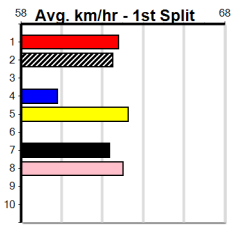

Watchdog Tips:

0 0 0 0

Bet:

Form	Box	Weight	Dist	Track	Date	Time	BON	Margin	1st/2nd (Time)	PIR	Checked	Comment	W/R	Split 1	S/P	Grade

1 GOOD VIBES ONLY [7]

F D May-22 FERAL FRANKY ELVISA BALE

Trainer: Davide Fasoli (Heyfield)

3rd (6)	31.1	460	WGL	R3	04-Jun-24	26.64	26.11	4.00L	WRONG MISSY (26.37)	M/344	.	.	.	6.72	$3.60	T3-M
1st (1)	31.9	460	WGL	R1	13-Aug-24	26.03	25.71	6.00L	GETTIN' TIPSY (26.44)	M/211	.	SW	.	6.67	$3.30	MH
3rd (1)	31.7	460	WGL	R2	20-Aug-24	26.46	25.56	0.50L	GETTIN' TIPSY (26.44)	M/422	.	.	.	6.72	$2.60	MF
5th (7)	31.5	460	WGL	R4	27-Aug-24	26.74	26.16	3.75L	XOEL BALE (26.48)	M/565	.	.	.	6.66	$17.00	X67H

Owner(s): W Fasoli

Winning Boxes

1	2	3	4	5	6	7	8
1							
Prize							
Best							
Starts							
Trk/Dst							
APM							

2 SODA DIESEL [7]

BK D Mar-22 SHIMA SHINE LAKEVIEW ISLA

Trainer: Loren Dalziel (Longwarry)

7th (4)	35.1	400	WGL	R10	08-Aug-24	24.05	22.66	13.00L	SPICY ASSASSIN (23.18)	S/77	.	.	.	9.14	$7.90	T3-7
2nd (5)	34.9	400	WGL	R3	15-Aug-24	23.13	22.75	4.75L	REBECCA RIOT (22.80)	M/62	.	.	.	8.59	$18.70	T3-7
3rd (6)	35.1	400	WGL	R10	22-Aug-24	23.29	22.55	4.25L	KETCHIKAN KID (23.00)	S/65	.	.	.	8.71	$21.50	7
4th (6)	35.3	435	SLE	R4	28-Aug-24	25.38	24.42	14.00L	DAINTREE ASTER (24.42)	M/322	.	.	.	5.50	$13.20	X67

Owner(s): L Dalziel

Winning Boxes

1	2	3	4	5	6	7	8
				1			
Prize							
Best							
Starts							
Trk/Dst							
APM							

3 *** VACANT BOX ***

Trainer:
Owner(s):

4 SOLAR SPECTRUM [7]

F D Dec-22 AUSSIE INFRARED IT'S A FRENZY

Trainer: Lisa Delbridge (Balliang)

8th (8)	33.7	390	BAL	R2	17-Jul-24	23.11	21.95	15.00L	FLYING MUFFIN (22.10)	S/77	.	.	.	8.83	$9.60	M
3rd (4)	33.7	390	BAL	R3	31-Jul-24	22.99	22.17	2.50L	BARELLEN SILK (22.82)	S/21	.	V0	.	8.70	$7.30	MH
2nd (6)	34.0	390	BAL	R9	23-Aug-24	22.61	22.19	2.25L	LAIID BACK LASS (22.46)	M/32	.	.	.	8.73	$4.80	M
1st (1)	33.8	390	BAL	R1	28-Aug-24	22.47	22.24	5.00L	PEGASUS BALE (22.81)	M/11	.	.	.	8.66	$2.40	M

Owner(s): G Black

Winning Boxes

1	2	3	4	5	6	7	8
1							
Prize							
Best							
Starts							
Trk/Dst							
APM							

5 OUT OF TRICKS [7]

WF B Oct-21 OUT OF RANGE TAYLOR'S CHIP

Trainer: William Majoro (Tanjil South)

7th (2)	26.8	400	WGL	R2	13-Aug-24	23.36	22.43	11.00L	MYSTERY TERMS (22.64)	M/56	.	.	.	8.68	$85.40	7
6th (4)	27.3	400	WGL	R10	22-Aug-24	23.47	22.55	7.00L	KETCHIKAN KID (23.00)	M/77	.	.	.	8.86	$55.40	7
3rd (8)	27.2	300	HVL	R3	26-Aug-24	17.30	16.68	2.25L	PAW XAVIER (17.15)	Q/1	.	.	.	4.03	$17.00	T3-7
7th (3)	27.1	300	HVL	R3	30-Aug-24	17.41	16.96	6.50L	EVEN CHANCE (16.96)	M/7	.	.	.	4.15	$36.90	T3-7

Owner(s): S Porteus

Winning Boxes

1	2	3	4	5	6	7	8
1							
Prize							
Best							
Starts							
Trk/Dst							
APM							

ENG HVL 2024-08-30

6 *** VACANT BOX ***

Trainer:
Owner(s):