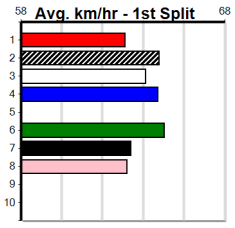

Distance: 400m, Race Type: Grade 5, Total Prizemoney: $2,925
1st: $1,950, 2nd: $600, 3rd: $300, 4th: $75

Watchdog Tips: **0** **0** **0** **0** Bet: .