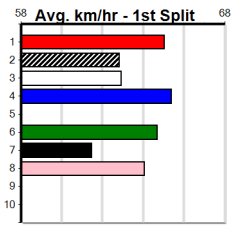

OAKS SUPER BOX FOR HIRE

Distance: 400m, Race Type: Grade 6, Total Prizemoney: $2,925
1st: $1,950, 2nd: $600, 3rd: $300, 4th: $75

4

7:45PM

(VIC time)

Watchdog Tips:

0 0 0 0

Bet: