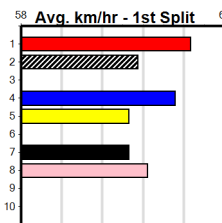

# HOOKED ON SCOTCH AT STUD

Distance: 400m, Race Type: Grade 5, Total Prizemoney: \$2,925

1st: \$1,950, 2nd: \$600, 3rd: \$300, 4th: \$75

Watchdog Tips: 0 0 0 0 Bet: .

Form Box Weight Dist Track Date Time BON Margin 1st/2nd (Time) PIR Checked Comment W/R Split 1 S/P Grade