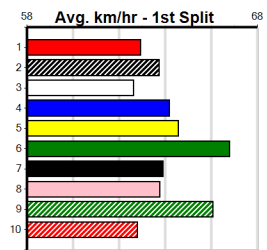

SPORTSBET FINAL

Distance: 460m, Race Type: Mixed 6/7 Final, Total Prizemoney: $3,360
1st: $2,250, 2nd: $690, 3rd: $345, 4th: $75

Watchdog Tips:

Bet:

Table with columns: Form Box, Wgt, Dist, Track, Date, Time, BON, Margin, 1st/2nd (Time), PIR, Checked, Comment, W/R, Split 1, S/P, Grade

PAW ISABELLE (NSW)[7]
BK Bitch Jul-22 Sire: ALLEN DEED Dam: FANTA BALE
Owner(s): B Wheeler
Trainer: Mark Delbridge (Balliang)
Winning Distances: < 300m (0) 300 - 399m (0) 400 - 499m (1) 500 - 599m (0) 600 - 699m (0) > 700m (0)
Winning Weights: 28.1(1)
Box History table and Prize Best Starts Trk/Dts APM summary.

PAW VELDRON (NSW)[7]
WBD Dog Jul-22 Sire: AUSSIE INFRARED Dam: DYNA PATTY
Owner(s): B Wheeler
Trainer: Mark Delbridge (Balliang)
Winning Distances: < 300m (0) 300 - 399m (0) 400 - 499m (0) 500 - 599m (1) 600 - 699m (0) > 700m (0)
Winning Weights: 33.3(1)
Box History table and Prize Best Starts Trk/Dts APM summary.

XOEL BALE (NSW)[6]
BK Dog May-22 Sire: CHRISTO BALE Dam: QUINA BALE
Owner(s): L Harris
Trainer: Mark Delbridge (Balliang)
Winning Distances: < 300m (0) 300 - 399m (0) 400 - 499m (2) 500 - 599m (0) 600 - 699m (0) > 700m (0)
Winning Weights: 40.7(1) 42.2(1)
Box History table and Prize Best Starts Trk/Dts APM summary.

PAW ALEXIS (NSW)[6]
BEBD Bitch Jul-22 Sire: AUSSIE INFRARED Dam: DYNA PATTY
Owner(s): B Wheeler
Trainer: Mark Delbridge (Balliang)
Winning Distances: < 300m (0) 300 - 399m (0) 400 - 499m (2) 500 - 599m (0) 600 - 699m (0) > 700m (0)
Winning Weights: 28.4(1) 28.7(1)
Box History table and Prize Best Starts Trk/Dts APM summary.

PAW JUDAS (NSW)[6]
BEF Dog Dec-22 Sire: BERNARDO Dam: HADARAH BALE
Owner(s): B Wheeler
Trainer: Mark Delbridge (Balliang)
Winning Distances: < 300m (0) 300 - 399m (0) 400 - 499m (2) 500 - 599m (0) 600 - 699m (0) > 700m (0)
Winning Weights: 31.3(1) 31.5(1)
Box History table and Prize Best Starts Trk/Dts APM summary.