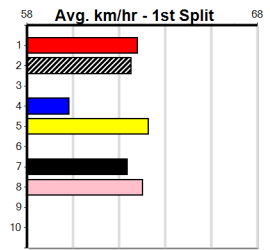

KHANS HOSPITALITY SERVICES

Distance: 400m, Race Type: Grade 7, Total Prizemoney: $2,925
1st: $1,950, 2nd: $600, 3rd: $300, 4th: $75

Watchdog Tips:

Bet:

Table with columns: Form Box, Wgt, Dist, Track, Date, Time, BON, Margin, 1st/2nd (Time), PIR, Checked, Comment, W/R, Split 1, S/P, Grade

GOOD VIBES ONLY [7]
F Dog May-22 Sire: FERAL FRANKY Dam: ELVISA BALE
Owner(s): W Fasoli
Trainer: Davide Fasoli (Heyfield)
Winning Distances: < 300m (0) 300 - 399m (0) 400 - 499m (1) 500 - 599m (0) 600 - 699m (0) > 700m (0)
Winning Weights: 31.9(1)
Race results table with columns: Rank, Dog, Wgt, Dist, Track, Date, Time, BON, Margin, 1st/2nd (Time), PIR, Checked, Comment, W/R, Split 1, S/P, Grade, Prize

SODA DIESEL [7]
BK Dog Mar-22 Sire: SHIMA SHINE Dam: LAKEVIEW ISLA
Owner(s): L Dalziel
Trainer: Loren Dalziel (Longwarry)
Winning Distances: < 300m (0) 300 - 399m (1) 400 - 499m (0) 500 - 599m (0) 600 - 699m (0) > 700m (0)
Winning Weights: 34.6(1)
Race results table with columns: Rank, Dog, Wgt, Dist, Track, Date, Time, BON, Margin, 1st/2nd (Time), PIR, Checked, Comment, W/R, Split 1, S/P, Grade, Prize

*** VACANT BOX ***
Sire: Dam:
Owner(s):
Trainer:
Winning Distances: < 300m (0) 300 - 399m (0) 400 - 499m (0) 500 - 599m (0) 600 - 699m (0) > 700m (0)
Winning Weights:

SOLAR SPECTRUM [7]
F Dog Dec-22 Sire: AUSSIE INFRARED Dam: IT'S A FRENZY
Owner(s): G Black
Trainer: Lisa Delbridge (Balliang)
Winning Distances: < 300m (0) 300 - 399m (1) 400 - 499m (0) 500 - 599m (0) 600 - 699m (0) > 700m (0)
Winning Weights: 33.8(1)
Race results table with columns: Rank, Dog, Wgt, Dist, Track, Date, Time, BON, Margin, 1st/2nd (Time), PIR, Checked, Comment, W/R, Split 1, S/P, Grade, Prize

OUT OF TRICKS [7]
WF Bitch Oct-21 Sire: OUT OF RANGE Dam: TAYLOR'S CHIP
Owner(s): S Porteus
Trainer: William Major (Tanjil South)
Winning Distances: < 300m (0) 300 - 399m (1) 400 - 499m (0) 500 - 599m (0) 600 - 699m (0) > 700m (0)
Winning Weights: 26.5(1)
Race results table with columns: Rank, Dog, Wgt, Dist, Track, Date, Time, BON, Margin, 1st/2nd (Time), PIR, Checked, Comment, W/R, Split 1, S/P, Grade, Prize