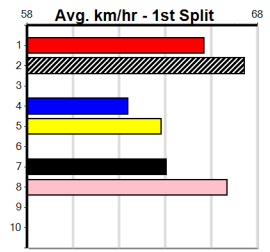

PAUA OF BUDDY AT STUD

Distance: 400m, Race Type: Grade 5, Total Prizemoney: $2,925
1st: $1,950, 2nd: $600, 3rd: $300, 4th: $75

Watchdog Tips:

Bet:

Form Box	Wgt	Dist	Track	Date	Time	BON	Margin	1st/2nd (Time)	PIR	Checked	Comment	WR	Split 1	S/P	Grade

PETZEL BALE (NSW)[5]
BK Dog Dec-20 Sire: ORSON ALLEN Dam: DYNA ADRIA Trainer: Tammy Kennedy-harris (Devon M ENG BEN 2024-08-30)
Owner(s): L Harris
Winning Distances: < 300m (0) 300 - 399m (0) 400 - 499m (12) 500 - 599m (4) 600 - 699m (0) > 700m (0)
Winning Weights: 28.9(1) 29.1(1) 29.3(2) 29.4(2) 29.9(1) 30.0(1) 30.6(1) 30.7(2) 30.8(1) 30.9(3) 31.1(1)

4=	(1)	31.5	410	HOR	R7	21-Jul-24	23.68	23.19	7.00L DR. FALKOR (23.19)	M/34	.	.	10.55	$2.10	FFA
7th	(8)	31.1	390	BAL	R10	24-Jul-24	22.93	22.18	10.00 WHERE'S WALTER (22.24)	S/56	.	.	8.66	$3.10	X45
3rd	(1)	31.4	400	WGL	R7	30-Jul-24	22.87	22.45	2.00L CHASING HEARTS (22.75)	M/23	.	.	8.46	$3.20	5
1st	(4)	31.1	435	SLE	R11	04-Aug-24	24.55	24.36	0.75L BILLY INTENTION (24.60)	M/222	.	SW	5.29	$4.90	5
4th	(3)	31.2	400	WGL	R10	09-Aug-24	22.95	22.22	3.75L VALLETTA DASH (22.69)	M/44	.	.	8.55	$3.00	5
1st	(3)	30.9	410	HOR	R4	13-Aug-24	23.13	23.10	0.50L LEKTRA TRIGGER (23.15)	M/11	.	.	10.31	$4.80	5
6th	(6)	30.9	400	WGL	R9	20-Aug-24	23.09	22.29	7.00L TALCOTT BALE (22.60)	M/66	.	.	8.53	$4.90	5
6th	(5)	30.9	450	SHP	R7	26-Aug-24	26.12	25.36	8.50L IMANI (25.55)	M/744	.	.	6.71	$8.10	5

Last 3 wins NOT included above

1st	(8)	28.9	400	GEL	R5	19-Jan-24	22.64	22.57	1.5L STILL TO COME (22.74)	M/21	.	SW	8.39	$3.20	X45
1st	(3)	29.4	400	GEL	R6	29-Jan-24	22.62	22.51	0.50L ALL POWER (22.64)	M/21	.	SW	8.27	$3.00	X34
1st	(5)	29.1	515	SAN	R5	01-Feb-24	29.39	29.36	3.5L REV ROSE (29.62)	Q/1111	.	SW	5.01	$2.70	5

Box History

Bx	1st	2nd	3rd	4th	5th	6th	7th	8th
1	1	3	2	3	1			
2	3	2	1	1	1	1		
3	4						1	1
4	2	1		2				
5	2	1		2	1	1		
6	1	3	5			3		
7	1	1	1		2	2		2
8	2		3	2	3			1

Prize Best Starts Trk/Dts APM $73297.50 22.87(1)-30/7/24 72-16-11-12 4-0-0-1 12438