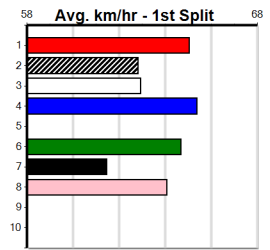

OAKS SUPER BOX FOR HIRE

Distance: 400m, Race Type: Grade 6, Total Prizemoney: $2,925
1st: $1,950, 2nd: $600, 3rd: $300, 4th: $75

Watchdog Tips: [ ] [ ] [ ] [ ] Bet: [ ]

Table with columns: Form Box, Wgt, Dist, Track, Date, Time, BON, Margin, 1st/2nd (Time), PIR, Checked, Comment, WR, Split 1, S/P, Grade

PAW LAUREN (NSW)[6]
BK Bitch Dec-22 Sire: BERNARDO Dam: HADARAH BALE
Owner(s): B Wheeler
Trainer: Mark Delbridge (Balliang)
ENG BEN 2024-08-30
Box History table and statistics

SERGEANT POPE [6]
BK Dog May-22 Sire: SUPERIOR PANAMA Dam: BLAZIN' REGGIE
Owner(s): COUPLE OF COLDIES (SYN), G Pask, J Mccarthy, P White, N Tyrrell
Trainer: Graeme Jose (Catani)
Box History table and statistics

BONIECKI [6]
RF Dog Apr-22 Sire: FERNANDO BALE Dam: BIVOUCAC
Owner(s): W Mcneil
Trainer: Chris Johannsen (Devon Meadow)
Box History table and statistics

CLOISSONNE [6]
BD Bitch Dec-21 Sire: JS FLAMIN ACE Dam: LITTLE BIT SWEET
Owner(s): A Perfect Circle (SYN), R Wagenaar, S Briggs
Trainer: Justin Bowman (Kilmany)
Box History table and statistics

*** VACANT BOX ***
Sire: Dam:
Owner(s):
Trainer:
Box History

1

2

3

4

5