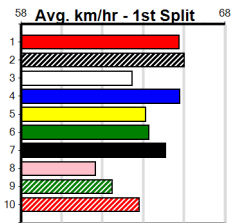

SPORTSBET SAME RACE MULTI

Distance: 525m, Race Type: Grade 5 T3, Total Prizemoney: \$3,340
1st: \$2,230, 2nd: \$690, 3rd: \$345, 4th: \$75

12

10:30PM

(VIC time)

PENNY'S JADE (4) will find this a fair bit easier than her most recent racing and she can return to the winners list with an ounce of luck here. CORNHILL PRINCE (2) can race closer to the speed from his good draw and could be the danger.