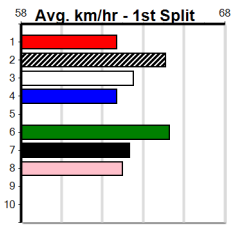

Meadows (MEP)

GRV VICBRED SERIES HT3

Distance: 525m, Race Type: Mixed 6/7 Heat, Total Prizemoney: \$3,340
1st: \$2,230, 2nd: \$690, 3rd: \$345, 4th: \$75

11

10:12PM

(VIC time)

BEGGIN' left punters begging for a bit more last time out and he could answer the prayers tonight. DAINTREE ASTER (4) recorded a fast last start all the way Sale win last start and she looks like the main danger with any luck early.