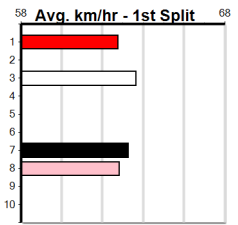

Suggested Quaddie:

- 1st Leg: 4,7 2nd Leg: 5,6,8
- 3rd Leg: 3,7 4th Leg: 1,2,3,4
- Cost: \$50 for 104.17%

Mobile Form Guide

Average Winning Time:

Distance	Grade	Avg. Time
525m	Mixed 4/5	30.11
525m	Mixed 6/7 Heat	30.22
525m	Grade 5	30.29
525m	Maiden	30.42
525m	Grade 5 T3	30.52
600m	Mixed 4/5	34.58

Track Record:

Distance	Time	Greyhound	Date Set
525m	29.376	ALLEN DEED	03-Jan-15
600m	33.911	DYNA DOUBLE ONE	06-Feb-16
730m	41.933	SPACE STAR	28-Feb-15

The Meadows

SPORTSBET SET A DEPOSIT LIMIT

Distance: 525m, Race Type: Maiden, Total Prizemoney: \$2,860
 1st: \$1,900, 2nd: \$590, 3rd: \$295, 4th: \$75