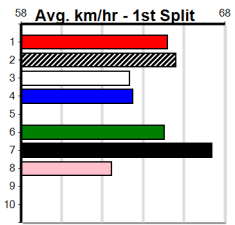

GRV VICBRED SERIES HT1

Distance: 525m, Race Type: Mixed 6/7 Heat, Total Prizemoney: $3,340
1st: $2,230, 2nd: $690, 3rd: $345, 4th: $75

9

9:28PM

(VIC time)

SIZZLE JACK (6) burst onto the scene with a smart 25.41 all the way Ballarat win and looks suited to a race of this nature. QUEEN AVENGER (7) was placed behind a promising type in town 3 runs back. RUXTON GIRL (2) is armed with top early speed.

Watchdog Tips: **6** **2** **1** **8** **Bet:** **Win 6**