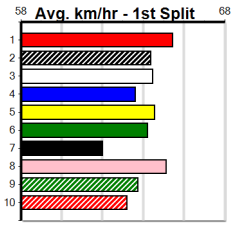

FERNANDO MICK AT STUD

Distance: 525m, Race Type: Grade 5 T3, Total Prizemoney: \$3,340
1st: \$2,230, 2nd: \$690, 3rd: \$345, 4th: \$75

3

7:27PM

(VIC time)

DUTCH IMPACT (1) is drawn to find the arm soon after box rise in this and he could prove hard to catch if he does. LEARNED LESSON (3) can race on the speed from the outset as well here and looks like the main danger.