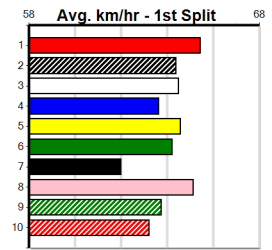

FERNANDO MICK AT STUD

3

7:27PM

(VIC time)

Distance: 525m, Race Type: Grade 5 T3, Total Prizemoney: $3,340
1st: $2,230, 2nd: $690, 3rd: $345, 4th: $75

DUTCH IMPACT (1) is drawn to find the arm soon after box rise in this and he could prove hard to catch if he does. LEARNED LESSON (3) can race on the speed from the outset as well here and looks like the main danger.

Watchdog Tips: **1** **3** **2** **5** **Bet:** **Win 1**

1

DUTCH IMPACT [5] **Drawn to find the arm early in this, one to beat.** **$6.50**

BK Dog Feb-20 Sire: MY REDEEMER Dam: DUTCH LEGACY
Owner(s): Western Front (SYN), W Kirk, D Kirk, F Parker, A Kennedy, T Kirk, D Kirk
Trainer: Wayne Kirk (Melton West)

Winning Distances: < 300m (0) 300 - 399m (0) 400 - 499m (1) 500 - 599m (12) 600 - 699m (3) > 700m (0)

Winning Weights: 28.8(1) 29.0(1) 29.3(1) 29.4(2) 29.5(4) 29.6(3) 29.8(1) 30.1(1) 30.4(1) 30.8(1)

2nd	3rd	4th	5th	6th	7th	8th	
(1) 30.0 515 SAP R7 17-Jun-24 30.30 29.74 0.50L ESPECIAL PIP (30.27) Q/2222 . . . . . 5.23 $9.80 5	(8) 29.7 525 MEP R7 26-Jun-24 31.07 30.08 1.00L WHITE CREST (30.35) M/3788 . . . SW . 5.19 $19.70 5	(4) 30.0 525 MEP R4 17-Jul-24 30.84 29.78 4.75L LITTLE PEG (30.51) M/5333 . . . . . 5.29 $4.50 T3-5	(7) 29.8 525 MEP R10 24-Jul-24 31.03 30.11 5.00L LOCHINVAR PEARL (30.69) M/7233 . . . . . 5.24 $8.90 T3-5	(5) 30.1 545 BAL R8 28-Jul-24 31.77 31.32 6.50L WILD ROVER (31.32) S/6665 . . . . . 7.17 $12.50 T3-5	(8) 29.8 545 BAL R6 05-Aug-24 31.92 31.33 1.00L GRACELAND BOY (31.86) M/2332 . . . . . 6.88 $3.30 T3-5	(4) 29.9 545 BAL R6 11-Aug-24 31.76 31.15 6.50L TADEN BALE (31.32) M/7776 . . . . . 7.12 $9.80 T3-5	(3) 29.6 500 BEN R8 28-Aug-24 28.77 28.26 3.5L PENGUIN PAT (28.54) M/133 . . . . . 6.60 $12.40 T3-5

Last 3 wins NOT included above

1st (7) 29.3 545 BAL R6 05-Jul-23 31.56 31.56 0.50L EL CAZADOR (31.58) M/1112 . . . . . 6.82 $4.80 5	1= (4) 29.5 545 BAL R8 19-Jul-23 31.29 31.29 1.5L SLINGSHOT SNOOP/DUTCH Q/2222 . . . . . 6.71 $4.30 X45	1st (2) 29.5 520 GEL R12 03-Nov-23 30.46 30.46 1.75L FIGHTING BOXER (30.58) Q/1111 . . . . . 5.41 $3.30 5

Box History

Bx	1st	2nd	3rd	4th	5th	6th	7th	8th
1	2	5	2	4	2	2	1	
2	1	4	1	4	4		1	
3	2	2	3	2	2			
4	3	1	1	1	3	3	1	
5			3	2	1	1		
6		1	2	1	1	1	2	1
7	4	3	2	1	1	1	2	
8	4	3	3	3	1		1	

Prize Best Starts Trk/Dts APM $63400.00 30.15(4)-9/3/22 104-16-19-17 13-1-2-2 5312