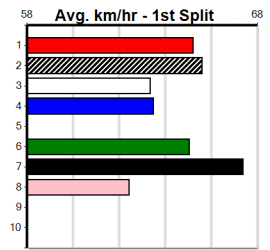

GRV VICBRED SERIES HT1

9

9:28PM

(VIC time)

Distance: 525m, Race Type: Mixed 6/7 Heat, Total Prizemoney: $3,340
1st: $2,230, 2nd: $690, 3rd: $345, 4th: $75

SIZZLE JACK (6) burst onto the scene with a smart 25.41 all the way Ballarat win and looks suited to a race of this nature. QUEEN AVENGER (7) was placed behind a promising type in town 3 runs back. RUXTON GIRL (2) is armed with top early speed.

Watchdog Tips: **6** **2** **1** **8** **Bet:** **Win 6**

1

WARREGO STORM [6] **$8.00**

Can hold a position through the turn, threat.

WBK Dog Oct-22 Sire: TOMMY SHELBY Dam: KUMBIA LASS

Owner(s): CHAMPAGNE PTN (SYN), S Smith, A Langton

Trainer: Angela Langton (Anakie)

Winning Distances: < 300m (0) 300 - 399m (0) 400 - 499m (1) 500 - 599m (1) 600 - 699m (0) > 700m (0)

Winning Weights: 33.1(1) 33.2(1)

Run	Time	Dist	Track	Date	Time	BOB	Margin	1st/2nd (Time)	PIR	Checked	Comment	WR	Split 1	S/P	Grade
2nd (1)	33.2	460	GEL	R3	18-Jun-24	26.07	25.76	4.50L HOT SAKI (25.76)	M/222	.	.	.	6.62	$3.20	M
5th (6)	33.0	525	MEP	R1	26-Jun-24	30.92	30.08	12.00 THEEGALA (30.08)	M/6665	.	.	.	5.32	$5.50	MH
1st (4)	33.1	460	GEL	R3	05-Jul-24	26.18	25.54	3.25L HONEY ZEN (26.40)	M/111	.	.	.	6.64	$2.10	M
5th (8)	33.1	520	GEL	R7	16-Jul-24	30.74	30.27	7.00L WHITE OWL (30.27)	M/3555	.	.	.	5.56	$5.20	X67
1st (3)	33.2	520	GEL	R4	27-Jul-24	30.29	30.29	3.00L FORBES SUPREME (30.49)	Q/1111	.	.	.	5.42	$3.10	RW
5th (8)	33.4	525	MEA	R2	03-Aug-24	30.55	29.82	6.00L COLAC KID (30.15)	M/4455	.	.	.	5.16	$22.10	6G
3rd (6)	33.6	525	MEA	R3	24-Aug-24	30.42	29.71	3.00L HONEY ZEN (30.21)	M/2223	.	.	.	5.12	$11.90	6G
5th (5)	33.5	525	MEA	R1	31-Aug-24	30.67	29.84	12.00 PAW GUNNER (29.84)	M/6555	.	.	.	5.20	$23.30	X67

Last 3 wins NOT included above

Bx	1st	2nd	3rd	4th	5th	6th	7th	8th
1		1						
2								
3	1		1					
4	1		1					
5					1		1	
6			1		1			
7								
8	1			2				

Prize Best	$7975.00
Starts	30.42(6)-24/8/24
Trk/Dts	12-2-2-3
APM	4-0-0-1
	5633

2

RUXTON GIRL [7] **$6.50**

Good early, well drawn here, big chance if leads.

BK Bitch Jul-22 Sire: FERNANDO BALE Dam: SILKEN

Owner(s): S O'hehir

Trainer: Jeffrey Britton (Anakie)

Winning Distances: < 300m (0) 300 - 399m (0) 400 - 499m (0) 500 - 599m (1) 600 - 699m (0) > 700m (0)

Winning Weights: 25.0(1)

Run	Time	Dist	Track	Date	Time	BOB	Margin	1st/2nd (Time)	PIR	Checked	Comment	WR	Split 1	S/P	Grade
1st (1)	25.0	525	MEP	R1	03-Jul-24	30.43	29.83	2.00L SET TO SIZZLE (30.57)	Q/1111	.	.	.	5.15	$1.70	M
5th (8)	24.9	525	MEP	R11	10-Jul-24	30.84	30.00	8.50L TAMMY MCIVOR (30.27)	S/3555	.	.	.	5.21	$18.60	X67H
7th (2)	24.9	515	SAN	R2	18-Jul-24	30.37	29.29	11.00 TEONNA (29.65)	M/8667	.	.	.	5.47	$8.90	X67
2nd (8)	25.3	525	MEP	R3	31-Jul-24	30.43	29.92	2.00L SPIKE SPIEGEL (30.29)	M/1112	.	.	.	5.20	$4.80	X67
6th (5)	25.0	525	MEA	R1	10-Aug-24	30.82	29.91	9.50L PAW LOU LOU (30.17)	M/3776	.	.	.	5.22	$9.90	7
6th (3)	25.2	525	MEA	R1	17-Aug-24	31.14	29.80	7.00L PIEBALD (30.67)	M/3566	.	.	.	5.14	$9.30	7
3rd (5)	25.3	525	MEA	R2	24-Aug-24	30.34	29.71	5.00L SPENCER (29.99)	Q/1333	.	.	.	5.05	$19.20	7
6th (4)	25.5	525	MEA	R1	31-Aug-24	30.72	29.84	13.00 PAW GUNNER (29.84)	M/5676	.	.	.	5.16	$41.20	X67

Last 3 wins NOT included above

Bx	1st	2nd	3rd	4th	5th	6th	7th	8th
1	1	2	1			1		
2			1	1			1	
3		1				1		
4		1			1			
5			1		1			
6					1	1		
7			1		1			
8		2			1			

Prize Best	$6535.00
Starts	30.34(5)-24/8/24
Trk/Dts	20-1-5-5
APM	9-1-1-2
	4210