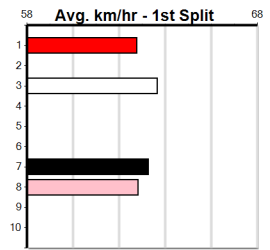

SPORTSBET SET A DEPOSIT LIMIT

1
6:47PM

(VIC time)

Distance: 525m, Race Type: Maiden, Total Prizemoney: $2,860
1st: $1,900, 2nd: $590, 3rd: $295, 4th: $75

ROMANTIC RED (8) ran a good debut placing from this box last start and he should be much better for the experience tonight. BOBBY BLUE (2) is the first runner from the second litter of a breeding that produced plenty of talent the first time around.

Watchdog Tips: **8** **2** **6** **7** **Bet:** **Quinella 2/8 ($10 for 1000%)**

Form Box	Wgt	Dist	Track	Date	Time	BON	Margin	1st/2nd (Time)	PIR	Checked	Comment	W/R	Split 1	S/P	Grade	
1	CATCH A COD [M] Can race in a forward position here, place hopes. $9.00															
	BKW	Bitch	Sep-22		Sire: BEAST UNLEASHED		Dam: TWILIGHT FLAME		Trainer: Steven Vantaarling (Tallygaroopn)							
	Owner(s): T Van taarling															
	Winning Distances: < 300m (0) 300 - 399m (0) 400 - 499m (0) 500 - 599m (0) 600 - 699m (0) > 700m (0)															
	Winning Weights:															
	2nd (1)	26.2	390	SHP	R2	06-Jul-24	22.63	22.22	4.75L WELLERMAN (22.31)	M/22	.	.	.	8.82	$27.80	M
	5th (4)	26.4	390	SHP	R3	11-Jul-24	22.90	22.09	4.75L KRAKEN COOL (22.58)	M/54	.	.	.	8.95	$23.60	T3-M
	4th (1)	26.4	425	BEN	R1	20-Jul-24	25.03	24.13	10.00 NORBIT (24.36)	M/444	.	.	.	6.87	$20.20	M
	4th (7)	26.9	390	SHP	R2	01-Aug-24	22.79	22.17	1.75L BLACK SERIES (22.68)	M/33	.	.	.	8.67	$31.10	T3-M
	6th (3)	26.8	450	SHP	R3	08-Aug-24	26.36	25.53	12.00 GO MICKY (25.53)	M/465	.	.	.	6.89	$19.10	T3-M
7th (5)	26.6	390	SHP	R1	15-Aug-24	23.41	22.36	9.50L MAJOR BASIL (22.74)	S/58	.	SW	.	8.93	$4.40	M	
4th (1)	26.5	450	SHP	R3	22-Aug-24	26.00	25.56	6.50L GREYSYND LARRY (25.56)	Q/133	.	.	.	6.66	$16.90	T3-M	
2nd (6)	26.5	450	SHP	R2	29-Aug-24	26.18	25.54	1.00L MISS LUNA (26.12)	S/311	.	.	.	6.82	$5.00	M	
Last 3 wins NOT included above																
<table border="1"> <thead> <tr> <th>Bx</th> <th>1st</th> <th>2nd</th> <th>3rd</th> <th>4th</th> <th>5th</th> <th>6th</th> <th>7th</th> <th>8th</th> </tr> </thead> <tbody> <tr><td>1</td><td></td><td>1</td><td></td><td>2</td><td></td><td></td><td></td><td></td></tr> <tr><td>2</td><td></td><td></td><td></td><td></td><td></td><td></td><td></td><td></td></tr> <tr><td>3</td><td></td><td></td><td></td><td></td><td></td><td></td><td></td><td></td></tr> <tr><td>4</td><td></td><td></td><td></td><td>1</td><td>1</td><td>1</td><td></td><td></td></tr> <tr><td>5</td><td></td><td></td><td></td><td></td><td></td><td></td><td>2</td><td>1</td></tr> <tr><td>6</td><td>1</td><td></td><td>1</td><td></td><td></td><td>2</td><td></td><td></td></tr> <tr><td>7</td><td></td><td></td><td>2</td><td></td><td></td><td></td><td></td><td></td></tr> <tr><td>8</td><td></td><td></td><td></td><td></td><td></td><td></td><td></td><td>1</td></tr> </tbody> </table>																
<table border="1"> <tr><td>Prize Best</td><td colspan="8"></td><td>$990.00</td></tr> <tr><td>Starts</td><td colspan="8"></td><td>FSH</td></tr> <tr><td>Trk/Dts</td><td colspan="8"></td><td>17-0-2-0</td></tr> <tr><td>APM</td><td colspan="8"></td><td>0-0-0-0</td></tr> <tr><td></td><td colspan="8"></td><td>816</td></tr> </table>																
2	BOBBY BLUE [M] 1st litter from this breeding had plenty of talent $3.60															
	BE	Dog	Mar-23		Sire: FERNANDO BALE		Dam: MEPUNGA SPECTRE		Trainer: James Shaw (Seymour)							
	Owner(s): M Haines															
	Winning Distances: < 300m (0) 300 - 399m (0) 400 - 499m (0) 500 - 599m (0) 600 - 699m (0) > 700m (0)															
	Winning Weights:															
	Last 3 wins NOT included above															
	<table border="1"> <thead> <tr> <th>Bx</th> <th>1st</th> <th>2nd</th> <th>3rd</th> <th>4th</th> <th>5th</th> <th>6th</th> <th>7th</th> <th>8th</th> </tr> </thead> <tbody> <tr><td>1</td><td></td><td></td><td></td><td></td><td></td><td></td><td></td><td></td></tr> <tr><td>2</td><td></td><td></td><td></td><td></td><td></td><td></td><td></td><td></td></tr> <tr><td>3</td><td></td><td></td><td></td><td></td><td></td><td></td><td></td><td></td></tr> <tr><td>4</td><td></td><td></td><td></td><td></td><td></td><td></td><td></td><td></td></tr> <tr><td>5</td><td></td><td></td><td></td><td></td><td></td><td></td><td></td><td></td></tr> <tr><td>6</td><td></td><td></td><td></td><td></td><td></td><td></td><td></td><td></td></tr> <tr><td>7</td><td></td><td></td><td></td><td></td><td></td><td></td><td></td><td></td></tr> <tr><td>8</td><td></td><td></td><td></td><td></td><td></td><td></td><td></td><td></td></tr> </tbody> </table>															
	<table border="1"> <tr><td>Prize Best</td><td colspan="8"></td><td>$0</td></tr> <tr><td>Starts</td><td colspan="8"></td><td>FSH</td></tr> <tr><td>Trk/Dts</td><td colspan="8"></td><td>0-0-0-0</td></tr> <tr><td>APM</td><td colspan="8"></td><td>0-0-0-0</td></tr> <tr><td></td><td colspan="8"></td><td>0</td></tr> </table>															
	3	RADAR'S PATROL (NSW)[M] Steady debut before fall last start, maybe later. $12.00														
		BE	Dog	Jun-22		Sire: BERNARDO		Dam: MIDNIGHT DARE		Trainer: Wade Green (Parwan)						
Owner(s): W Green																
Winning Distances: < 300m (0) 300 - 399m (0) 400 - 499m (0) 500 - 599m (0) 600 - 699m (0) > 700m (0)																
Winning Weights: