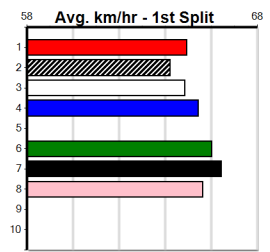

5

8:08PM

(VIC time)

Distance: 525m, Race Type: Grade 5, Total Prizemoney: $3,340
1st: $2,230, 2nd: $690, 3rd: $345, 4th: $75

HOME TOWN (4) has been racing in great fashion of late and he looks like the on to beat in this.
REANNA'S PRIDE (7) can explode mid race in her races and she could make her presence felt.
ZIPPING WHINCUP (1) can get the gun run throughout.

Watchdog Tips: 4 7 1 6 Bet: Win 4

ZIPPING WHINCUP (NSW)[5] Racing well, gets the gun run here, big chance. $6.50
BK Dog Apr-22 Sire: ZACK MONELLI Dam: ZIPPING SAMARA
Owner(s): Hallinan Hallinan (SYN), M Hallinan, F Hallinan
Trainer: Thomas Dailly (Anakie)

SCOTT ME [5] Far from disgraced of late but place looks best. $15.00
BK Dog Nov-20 Sire: BEWILDERING Dam: SCOTT TO GIVE
Owner(s): P Furci
Trainer: Patrick Furci (Maribyrnong)

TAKUMI BALE (NSW)[5] Can race in a forward position in this, respect. $5.00
BD Dog Feb-22 Sire: DROOPY'S SYDNEY Dam: WINNIE ALLEN
Owner(s): B Wheeler
Trainer: Rebecca Gibbons (Avalon)

HOME TOWN (NSW)[5] Talented, racing in great fashion, one to beat. $2.80
BK Dog Jun-22 Sire: JUNGLE DEUCE Dam: NANGAR FREEDOM
Owner(s): Silver Galahs (SYN), G Harriden, B Gibson
Trainer: Daryl Brennan (Napoleons)

*** VACANT BOX ***
Owner(s):
Sire: Dam:
Trainer:
Winning Distances: < 300m (0) 300 - 399m (0) 400 - 499m (0) 500 - 599m (0) 600 - 699m (0) > 700m (0)
Winning Weights:

1

2

3

4

5