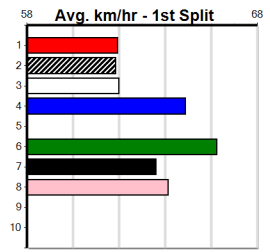

GRV VICBRED SERIES HT2

Distance: 525m, Race Type: Mixed 6/7 Heat, Total Prizemoney: $3,340
1st: $2,230, 2nd: $690, 3rd: $345, 4th: $75

MERL'S LAD (7) recent country form should stack up for a race of this nature. CLASSIC GREY (8) drops back to a more suitable distance. COCONUT CARTER (3) once fully balanced has a good motor.

Watchdog Tips: 7 8 3 2 Bet: Box Trifecta 3,7,8 ($10 for 166.67%)

IOWA LASS [7] Drawn to settle on the speed, keep safe. $15.00
RF Bitch May-22 Sire: ORSON ALLEN Dam: MILLY MAC
Owner(s): B McIntyre Trainer: Darlene McIntyre (Exford)
Winning Distances: < 300m (0) 300 - 399m (0) 400 - 499m (1) 500 - 599m (0) 600 - 699m (0) > 700m (0)
Winning Weights: 27.9(1)
7th (6) 28.8 460 GEL R2 22-Jun-24 26.97 26.08 11.00 HURDLING HAROLD (26.23) M/557 . . . W 7.01 $5.70 M
2nd (5) 28.8 525 MEP R2 26-Jun-24 30.82 30.08 3.25L CORONATION DAY (30.59) Q/2222 . . . . 5.26 $32.00 MH
7th (6) 28.3 525 MEA R1 06-Jul-24 30.94 30.06 11.00 THEEGALA (30.20) S/7777 . . . . 5.33 $31.10 MF
2nd (3) 28.4 460 GEL R3 03-Aug-24 26.37 26.23 1.25L CIRCLE ROUND (26.28) M/222 . . . . 6.89 $2.70 M
5th (4) 28.1 525 MEP R2 07-Aug-24 31.27 29.93 11.00 CRUISING JAMIE (30.51) S/6455 . . . . 5.46 $4.70 M
1st (8) 27.9 450 BAL R1 18-Aug-24 26.24 25.68 3.00L HEY ELLA (26.44) M/111 . . . . 6.82 $2.80 T3-M
6th (7) 28.1 450 BAL R6 23-Aug-24 26.42 25.41 9.50L MITZI ROCKS (25.79) M/375 . . . . 6.83 $29.60 7
3rd (1) 28.1 425 BEN R2 30-Aug-24 24.85 23.73 11.00 BLACK LICORICE (24.12) M/363 . . . . 6.73 $29.80 7
Last 3 wins NOT included above
Prize Best $2210.00
Starts 30.82(5)-26/6/24
Trk/Dts 11-1-2-1
APM 4-0-1-0 1974

VISTA CADMIUM [7] Never looked challenged in topcent Meadows win. $5.00
RF Bitch Oct-22 Sire: ASTON RUPEE Dam: GYPSY VISTA
Owner(s): G Dailly Trainer: Thomas Dailly (Anakie)
Winning Distances: < 300m (0) 300 - 399m (0) 400 - 499m (0) 500 - 599m (1) 600 - 699m (0) > 700m (0)
Winning Weights: 28.5(1)
3rd (8) 27.7 525 MEP R2 10-Jul-24 30.63 30.00 9.00L COLAC KID (30.00) M/4433 . . . . 5.26 $21.10 M
6th (5) 28.0 460 GEL R2 16-Jul-24 27.79 25.75 22.00 VISTA ZIRCON (26.32) S/886 . . . VO 7.70 $9.20 M
3rd (2) 27.8 460 GEL R4 23-Jul-24 26.41 25.95 3.5L SPICY ASSASSIN (26.16) M/333 . . . . 6.84 $1.90 M
6th (2) 28.6 460 GEL R2 02-Aug-24 27.25 26.02 15.00 PAW ALEXIS (26.22) Q/578 . . . . 6.96 $33.50 M
2nd (5) 28.6 450 BAL R1 07-Aug-24 26.03 25.38 4.75L PAW JUDAS (25.71) M/347 . . . . 6.82 $18.40 M
2nd (7) 28.0 515 SAP R1 12-Aug-24 30.00 29.27 1.00L GALLOPING RED (29.94) M/3342 . . . . 5.25 $6.40 M
5th (6) 28.4 525 MEP R1 21-Aug-24 30.95 29.91 10.00 MEPUNGA INFRARED (30.27) M/6566 . . . . 5.33 $6.70 M
1st (8) 28.5 525 MEP R1 28-Aug-24 30.15 29.95 8.00L VISTA VANADIUM (30.68) Q/1111 . . . SW 5.25 $5.70 M
Last 3 wins NOT included above
Prize Best $3540.00
Starts 30.15(8)-28/8/24
Trk/Dts 10-1-2-2
APM 4-1-0-1 3419