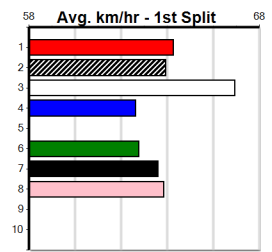

TOTAL CONTAINER SOLUTIONS

7

8:52PM

(VIC time)

Distance: 525m, Race Type: Grade 5, Total Prizemoney: $3,340
1st: $2,230, 2nd: $690, 3rd: $345, 4th: $75

ASON GOZO (7) caught the eye in his brilliant recent Geelong win and looks tough to beat here.
HONEY ZEN (3) is armed with electric speed and could be off and gone as they enter the back straight.

Watchdog Tips: **7** **3** **1** **2** **Bet:** **Box Quinella 3,7 ($10 for 1000%)**

1

MILITANT STORM [5] Draw helps, experienced chaser, threat. **$5.00**
BD Bitch Nov-20 Sire: FERNANDO BALE Dam: MILITANT SPIRIT
Owner(s): K Hunt Trainer: Ken Hunt (Eaglehawk)
Winning Distances: < 300m (0) 300 - 399m (2) 400 - 499m (9) 500 - 599m (3) 600 - 699m (0) > 700m (0)
Winning Weights: 26.9(1) 27.1(1) 27.2(1) 27.3(1) 27.5(1) 27.6(2) 27.7(2) 28.0(2) 28.1(1) 28.2(1) 28.4(1)

Box	1st	2nd	3rd	4th	5th	6th	7th	8th
1	3	1	2	1	2			
2	4	2		1	2	1		1
3	2	1	1	2	2	2	1	1
4	1	3	1	1	1			
5	1	1		3	3			
6		1	2	1	1	1	1	1
7	2	2		1	1	1	1	2
8	1	6	1	1		1		

Prize Best Starts Trk/Dts APM: $52870.63, 30.22(1)-20/1/24, 74-14-17-7, 7-0-2-0, 8559

2

MAGIC DESTROYER [5] Resuming, has talent, each way claims. **$6.50**
BD Dog Jan-21 Sire: BERNARDO Dam: GAMMA BALE
Owner(s): T Johnson Trainer: Lachlan Scott (Tatura)
Winning Distances: < 300m (0) 300 - 399m (0) 400 - 499m (0) 500 - 599m (0) 600 - 699m (3) > 700m (0)
Winning Weights: 33.7(1) 34.0(1) 34.1(1)

Box	1st	2nd	3rd	4th	5th	6th	7th	8th
1					1			
2		1						
3	1							
4					1			1
5	1	1		1	1	2		
6	1							
7		1	1					
8				2		1		

Prize Best Starts Trk/Dts APM: $19475.00, FSTD, 18-3-4-1, 0-0-0-0, 363

3

HONEY ZEN [5] Boasts terrific early speed, big show. **$3.00**
BK Bitch Nov-22 Sire: BARCIA BALE Dam: INDY HONEY
Owner(s): DAILLY GREYHOUND FARMS (SYN), G Dailly, T Dailly Trainer: Thomas Dailly (Anakie)
Winning Distances: < 300m (0) 300 - 399m (0) 400 - 499m (1) 500 - 599m (2) 600 - 699m (0) > 700m (0)
Winning Weights: 24.1(1) 24.5(1) 24.8(1)

Box	1st	2nd	3rd	4th	5th	6th	7th	8th
1		1				1		
2	1		1					
3		1						
4								
5								1
6					1			
7	2	1						1
8							1	

Prize Best Starts Trk/Dts APM: $17205.00, 30.21(7)-24/8/24, 12-3-3-1, 7-2-1-1, 15462

4

MOSTLY [5] Better for last weeks run here, keep safe. **$21.00**
BK Bitch May-22 Sire: ASTON DEE BEE Dam: APPOINTED
Owner(s): D Lewis Trainer: Benny Briffa (Coolaroo)
Winning Distances: < 300m (0) 300 - 399m (5) 400 - 499m (2) 500 - 599m (2) 600 - 699m (0) > 700m (0)
Winning Weights: 27.0(1) 27.2(1) 27.3(1) 27.4(1) 27.5(1) 27.6(1) 27.7(1) 27.8(2)

Box	1st	2nd	3rd	4th	5th	6th	7th	8th
1	3	2	4		1			
2	2	2		1	1			
3		1	1					
4	2	1	1					
5		1	1					
6			1	1				
7	2			1				
8				3		2		

Prize Best Starts Trk/Dts APM: $12930.00, 30.83(6)-28/8/24, 34-9-7-6, 1-0-0-0, 4009

5

*** VACANT BOX ***
Owner(s): Trainer:
Winning Distances: < 300m (0) 300 - 399m (0) 400 - 499m (0) 500 - 599m (0) 600 - 699m (0) > 700m (0)
Winning Weights: **Box History**