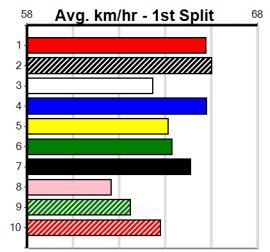

SPORTSBET SAME RACE MULTI

Distance: 525m, Race Type: Grade 5 T3, Total Prizemoney: $3,340
1st: $2,230, 2nd: $690, 3rd: $345, 4th: $75

PENNY'S JADE (4) will find this a fair bit easier than her most recent racing and she can return to the winners list with an ounce of luck here. CORNHILL PRINCE (2) can race closer to the speed from his good draw and could be the danger.

Watchdog Tips: 4 2 3 8 **Bet:** Win 4

1

JOAN'S GEM [5] **$15.00**
May get too far back early here, looks unlikely.
BK Bitch Jun-21 Sire: ASTON DEE BEE Dam: MADALIA MAGGIE
Owner(s): EDITHVALE (SYN), I Bradshaw, M Bradshaw Trainer: Michael Bradshaw (Seaford)
Winning Distances: < 300m (0) 300 - 399m (1) 400 - 499m (2) 500 - 599m (1) 600 - 699m (2) > 700m (0)
Winning Weights: 28.9(1) 29.0(1) 29.1(2) 29.6(2)

Rank	Draw	Dist	Track	Date	Time	BON	Margin	1st/2nd (Time)	PIR	Checked	Comment	WR	Split 1	S/P	Grade
3rd	(4)	29.2	600	MEP	R8	08-May-24	34.94	34.50	6.50L CINDY'S CHARM (34.50)	Q/2333	.	.	9.11	$18.80	X45
8th	(5)	29.4	595	SAN	R1	16-May-24	35.46	34.08	13.00 KISAUNI (34.58)	M/5688	.	.	9.42	$17.70	5
7th	(8)	29.3	600	MEP	R8	22-May-24	35.31	34.46	13.00 FLED THE SCENE (34.46)	M/6777	.	.	9.24	$34.40	X45
2nd	(2)	29.3	400	WGL	R11	06-Aug-24	23.07	22.37	1.25L ASTON BAHT (22.99)	M/33	.	.	8.53	$4.50	5
6th	(5)	29.5	300	HVL	R9	11-Aug-24	17.14	16.65	7.00L MY MATE MINA (16.65)	M/3	.	.	3.99	$42.30	5
6th	(5)	29.4	595	SAP	R5	19-Aug-24	35.34	34.53	12.00 DEWANA PAYOUT (34.53)	M/4566	.	SW	9.37	$9.30	5
6th	(7)	29.2	525	MEA	R12	24-Aug-24	30.74	29.71	11.00 RASHID (30.02)	M/4556	.	.	5.22	$56.00	5
8th	(5)	29.6	460	WGL	R7	30-Aug-24	26.39	25.80	5.50L ASTRONOMICA (26.03)	M/457	.	W	6.59	$23.20	5

Last 3 wins NOT included above

1st	(1)	29.0	600	MEP	R9	06-Dec-23	34.72	34.72	2.75L MORAINIE CHARLI (34.90)	Q/1111	.	SW	8.97	$41.50	5
1st	(4)	29.1	515	SAP	R9	17-Mar-24	29.86	29.41	1.00L URANA ZOOM (29.93)	M/2111	.	.	5.12	$27.50	5F
1st	(4)	28.9	600	MEA	R12	27-Apr-24	34.91	34.31	0.50L MEPUNGA LOAF (34.93)	Q/1111	.	.	9.06	$20.90	5

Box History

Bx	1st	2nd	3rd	4th	5th	6th	7th	8th
1	1	1	2	2	2	3	1	
2	1	1	1		1	2		
3			2			1		
4	2		1		1	1		
5	1					2	2	2
6	1		1			1	2	
7		1				3		
8		3	2		2	1	4	1

Prize Best Starts Trk/Dts APM: $25645.00, 30.74(7)-24/8/24, 55-6-6-9, 5-0-0-0, 6878