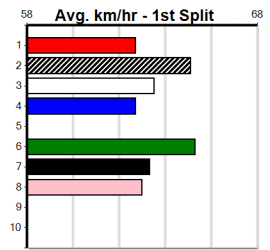

GRV VICBRED SERIES HT3

Distance: 525m, Race Type: Mixed 6/7 Heat, Total Prizemoney: $3,340
1st: $2,230, 2nd: $690, 3rd: $345, 4th: $75

BEGGIN' left punters begging for a bit more last time out and he could answer the prayers tonight.
DAINTREE ASTER (4) recorded a fast last start all the way Sale win last start and she looks like the main danger with any luck early.

Watchdog Tips: **6** **4** **7** **3** **Bet:** **Win 6**

1

SAINTLY HIGHWAY [7] **Smart Geelong win last start, cannot dismiss.** **$8.00**
BK Dog Oct-22 Sire: TOMMY SHELBY Dam: KUMBIA LASS
Owner(s): CHAMPAGNE PTN (SYN), S Smith, A Langton Trainer: Angela Langton (Anakie)
Winning Distances: < 300m (0) 300 - 399m (0) 400 - 499m (1) 500 - 599m (0) 600 - 699m (0) > 700m (0)
Winning Weights: 34.6(1)

5th (7)	34.8	450	BAL	R3	22-May-24	26.28	25.22	9.50L FLYING HELLCAT (25.63)	M/455	.	.	.	6.89	$10.70	MH
6th (1)	34.7	450	SHP	R8	03-Jun-24	26.13	24.99	14.00 DEADLY AVENGER (25.18)	M/566	.	.	.	6.82	$8.90	MH
5th (2)	34.7	460	GEL	R9	16-Aug-24	27.10	25.44	12.00 PAW ALEXIS (26.28)	M/455	.	.	W	6.89	$15.30	RW
3rd (8)	34.7	400	GEL	R3	27-Aug-24	23.25	22.57	5.50L BOMBARDA MAXIMA (22.87)	M/34	.	.	.	8.64	$1.90	M
1st (7)	34.6	400	GEL	R1	31-Aug-24	22.91	22.30	0.10L DIFFERENT HERE (22.91)	M/42	.	.	.	8.74	$5.60	M

Last 3 wins NOT included above

Bx	1st	2nd	3rd	4th	5th	6th	7th	8th
1								
2					1			
3								
4								
5								
6								
7	1				1			
8			1					

Prize Best	$1840.00
Starts	FSH
Trk/Dts	5-1-0-1
APM	0-0-0-0
	1840

2

GO JUAN [7] **Resuming, well beaten up north, maybe later.** **$26.00**
BK Dog Jul-22 Sire: MY BRO FABIO Dam: BIG SKINNY
Owner(s): The Bentley (SYN), L Edgerton, P Newell Trainer: Patrick Newell (Wallan)
Winning Distances: < 300m (0) 300 - 399m (0) 400 - 499m (0) 500 - 599m (1) 600 - 699m (0) > 700m (0)
Winning Weights: 30.1(1)

2nd (1)	30.5	515	GAR	R3	02-Mar-24	30.00	29.58	6.00L NO SHARES (29.58)	232	232	.	.	5.07	$31.00	M
1st (2)	30.1	515	GOS	R1	05-Mar-24	29.63	29.11	1.25L SKINNY JUAN (29.72)	1111	1111	.	.	4.52	$2.40	M
8th (5)	30.5	515	GAR	R7	09-Mar-24	30.73	29.45	13.00 MS. BELLA ROSE (29.83)	147	147	.	.	5.07	$13.00	5
6th (7)	30.6	515	GOS	R5	12-Mar-24	31.21	29.64	23.00 MIDNIGHT STALKER (29.64)	6666	6666	.	.	4.55	$21.00	5
7th (2)	30.8	515	GAR	R6	15-Mar-24	31.26	29.87	14.00 QUICK TO JUDGE (30.32)	367	367	.	.	5.09	$3.70	5
6th (1)	30.4	515	GOS	R9	19-Mar-24	30.59	29.44	17.00 CAWBOURNE SPADE (29.44)	3336	3336	.	.	4.52	$3.70	5
7th (1)	30.4	515	GAR	R5	23-Mar-24	30.74	29.17	23.00 RED ROLEX (29.17)	6777	6777	.	.	5.15	$26.00	5
6th (6)	31.1	515	GAR	R6	19-Apr-24	31.11	29.46	21.00 BAREFOOT DAVE (29.67)	636	636	.	.	5.19	$81.00	5

Last 3 wins NOT included above

Bx	1st	2nd	3rd	4th	5th	6th	7th	8th
1		1					1	1
2	1							1
3								
4								
5								1
6					1	1		
7						1	1	
8								

Prize Best	$1540.00
Starts	FSH
Trk/Dts	10-1-1-0
APM	0-0-0-0
	308