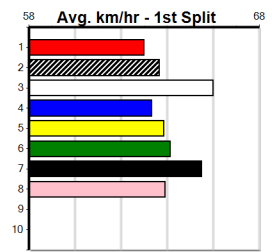

6

8:28PM

(VIC time)

Distance: 525m, Race Type: Grade 5, Total Prizemoney: $3,340
1st: $2,230, 2nd: $690, 3rd: $345, 4th: $75

LEROY'S GIRL (6) beat some promising types here last week and looks a dog on the rise.
FIGHTING BOXER (8) can show good mid race speed. WHATEVER HE SAID (5) can challenge for the early lead.

Watchdog Tips: 6 8 5 3 Bet: Win 6

MCIVOR ALFY [5] Drawn to settle closer than usual, keep safe. $8.00
Owner(s): B Priest
Sire: FERAL FRANKY Dam: MCIVOR VERNA
Trainer: Barry Priest (Junortoun)
Winning Distances: < 300m (0) 300 - 399m (0) 400 - 499m (1) 500 - 599m (2) 600 - 699m (1) > 700m (0)
Winning Weights: 33.8(1) 33.9(1) 34.1(1) 34.3(1)
1st (1) 33.8 545 BAL R7 14-Jul-24 31.21 31.21 5.50L MORE VOLTAGE (31.57) Q/1111 . . . SW . . . 6.83 $1.90 T3-RW
7th (8) 33.9 600 MEA R4 20-Jul-24 36.06 34.78 18.00 INTREPID BALE (34.87) S/8888 . . . . . 9.56 $18.30 5
7th (4) 34.7 500 BEN R5 26-Jul-24 28.94 27.89 8.50L BEN SHAKER (28.36) M/877 . . . . . 6.88 $32.60 5
4th (4) 34.1 525 MEP R4 31-Jul-24 31.05 29.92 9.00L RASHID (30.45) S/6566 . . . . . 5.37 $7.50 RW
1st (7) 33.9 600 MEP R7 07-Aug-24 34.74 34.74 3.5L FACETIOUS (34.97) M/1111 . . . . . SW . . . 9.31 $12.80 RW
6th (6) 34.0 600 MEA R3 10-Aug-24 35.49 34.54 14.00 SHADOWS OF BLUE (34.54) M/6666 . . . . . 9.43 $6.10 RW
7th (3) 34.2 660 BEN R6 16-Aug-24 38.67 38.20 7.00L GALACTIC SPARTAN (38.20) Q/2577 . . . . . 4.24 $18.80 RW
4th (6) 33.9 600 MEP R6 21-Aug-24 35.11 34.40 11.00 WEST STAR (34.40) M/2255 . . . . . 9.13 $16.70 RWH
Last 3 wins NOT included above
1st (1) 34.3 425 BEN R1 28-Apr-24 24.28 23.58 7.50L FINANCIAL NEWS (24.80) M/231 . . . . . 6.71 $1.30 M
1st (8) 34.1 500 BEN R5 05-Jun-24 28.47 28.23 8.50L MCIVOR JEWELS (29.03) M/211 . . . . . SW . . . 6.80 $7.10 X67

CRUSOE RICO [5] Rising in class and distance, still respect. $10.00
Owner(s): K Abela
Sire: HARD STYLE RICO Dam: CRACKED SODA
Trainer: Julie Abela (Echuca)
Winning Distances: < 300m (0) 300 - 399m (0) 400 - 499m (4) 500 - 599m (1) 600 - 699m (0) > 700m (0)
Winning Weights: 32.8(1) 33.0(2) 33.6(2)
7th (6) 34.2 425 BEN R11 05-Jul-24 24.81 23.75 9.50L WILD CUDDLE (24.15) M/867 . . . . . 6.80 $5.50 5
3rd (1) 34.2 450 SHP R8 25-Jul-24 25.70 25.59 1.5L YOU YANG YAALA (25.59) S/422 . . . . . 6.81 $2.10 T3-5
3rd (2) 33.5 525 MEP R4 31-Jul-24 30.86 29.92 6.00L RASHID (30.45) Q/1113 . . . . . 5.15 $5.00 RW
7th (5) 33.8 390 SHP R10 05-Aug-24 22.70 22.08 7.50L OCEAN BURN (22.19) M/87 . . . . . SW . . . 8.78 $18.30 5
6th (8) 34.0 500 BEN R6 14-Aug-24 28.96 28.07 13.00 CRIMSON CANNON (28.07) M/455 . . . . . 6.77 $4.20 T3-5
5th (6) 33.7 500 BEN R8 21-Aug-24 28.95 28.49 3.75L MILLERS ROAD (28.70) M/766 . . . . . 6.93 $4.50 5
3rd (1) 33.5 450 BAL R8 25-Aug-24 26.06 25.50 0.75L KERATIN (26.01) M/333 . . . . . 6.69 $2.30 T3-5
1st (6) 33.6 425 BEN R12 28-Aug-24 24.29 24.19 5.00L SWANNY RIVER (24.63) M/411 . . . . . 6.71 $2.00 T3-5
Last 3 wins NOT included above
1st (1) 33.0 500 BEN R7 17-Apr-24 28.51 28.28 0.10L TWENTY DEEP (28.51) M/111 . . . . . 6.61 $1.60 X67
1st (2) 32.8 425 BEN R9 11-May-24 24.05 24.05 0.50L FULL BARREL (24.08) M/221 . . . . . 6.56 $2.50 6G
1st (1) 33.0 425 BEN R12 17-May-24 24.24 23.88 1.5L DEEP PURPLE (24.33) M/332 . . . . . 6.61 $2.80 5