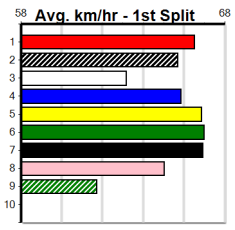

# DOWNLOAD THE WATCHDOG APP

Distance: 390m, Race Type: Mixed 4/5, Total Prizemoney: \$3,360  
1st: \$2,250, 2nd: \$690, 3rd: \$345, 4th: \$75