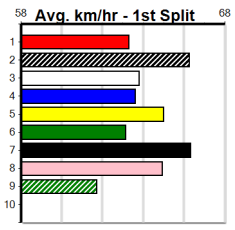

SJC CONCRETING

Distance: 390m, Race Type: Grade 5, Total Prizemoney: $2,925
1st: $1,950, 2nd: $600, 3rd: $300, 4th: $75

2

7:18PM
(VIC time)

DANE MULLANE (5) was impressive at Warrnambool two runs back and he looks well graded in this event. IMANI (4) is the most talented chaser in the race and she just needs some luck early on. QUILLA REEF (8) has solid claims

Watchdog Tips: **5** **4** **8** **1** **Bet:** **Win 5**