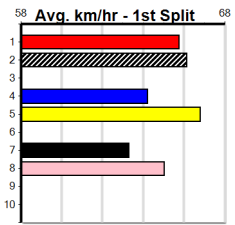

# A1 SIGNAGE (1-4 WINS) DAMSELS DASH

Distance: 450m, Race Type: Restricted Win, Total Prizemoney: \$2,925

1st: \$1,950, 2nd: \$600, 3rd: \$300, 4th: \$75

I'M HONEY (5) is armed with slick early speed and she is suited back to this distance range. DIVA ERADICATOR (1) was never headed at Geelong and she is drawn to be prominent throughout. MAX ROSE (7) is improving with each run