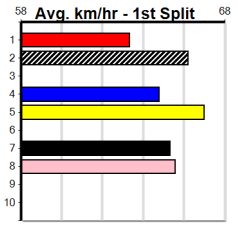

SPORTSBET GREEN TICKS VETERANS

12

10:39PM
(VIC time)

Distance: 390m, Race Type: S/E Veteran, Total Prizemoney: $2,925
1st: $1,950, 2nd: $600, 3rd: $300, 4th: $75

TIGGERLONG GAS (7) has been lighting up the clock of late and he appears to have a fair bit on these. SAVANNAH RIOT (2) can come out running and she will pressure the favourite throughout. ESPECIAL PIP (8) should race well fresh

Watchdog Tips: **7** **2** **8** **4** Bet: **Win 7**

1 SOLAR TIGER [5] Blks **** SCRATCHED ****

Trainer: Colin Baker (Lara) **$16.00**

Pos	Box	Weight	Dist	Track	Date	Time	BON	Margin	1st/2nd (Time)	PIR	Checked	Comment	W/R	Split 1	S/P	Grade
4th	(3)	34.2	300	HVL	R12	21-Jul-24	17.01	16.52	1.25LMAJOR CURRENCY (16.93)	M/1	.	.	.	4.03	$11.60	5
2nd	(8)	34.8	300	HVL	R12	26-Jul-24	17.12	16.76	2.25LHOLTORF BALE (16.97)	M/4	.	.	.	4.04	$6.40	T3-5
8th	(1)	35.7	390	WBL	R11	01-Aug-24	23.49	21.93	19.00LCLOUDY WREN (22.23)	M/88	.	V5	.	9.32	$9.50	5
8th	(2)	36.0	400	GEL	R4	06-Aug-24	24.06	22.31	21.00PLUTOCRACY (22.61)	M/78	.	V28	.	8.96	$7.60	5

Owner(s): C Baker

Winning Boxes

1	2	3	4	5	6	7	8
2	2	1					
Prize	$18,780.00						
Best	22.95						
Starts	44-5-9-7						
Trk/Dst	2-0-0-0						
APM	$1317						

2 SAVANNAH RIOT [4] *Can come out running at times, main danger*

Trainer: Colin Bermingham (Mount Mercer) **$4.20**

Pos	Box	Weight	Dist	Track	Date	Time	BON	Margin	1st/2nd (Time)	PIR	Checked	Comment	W/R	Split 1	S/P	Grade
6th	(4)	25.5	450	WBL	R8	30-May-24	25.87	25.49	3.25LSHE DEVIL (25.64)	M/778	.	.	.	6.89	$2.00	X45
1st	(5)	25.8	515	SAN	R10	06-Jun-24	29.86	29.50	0.75LFRED ROSE (29.90)	Q/1111	.	.	.	5.10	$5.10	X45
4th	(2)	25.4	410	HOR	R9	06-Aug-24	23.82	23.13	4.75LASTON AURELIA (23.49)	Q/44	.	.	.	10.69	$4.70	5
5th	(3)	25.4	390	WBL	R9	29-Aug-24	22.60	22.08	7.50LTALCOTT BALE (22.08)	M/57	.	.	.	8.84	$9.70	FFA

Owner(s): S Camden-bermingham

Winning Boxes

1	2	3	4	5	6	7	8
3	1	3					
Prize	$48,550.00						
Best	22.28						
Starts	55-17-5-6						
Trk/Dst	4-1-0-1						
APM	$12664						

3 *** VACANT BOX ***

Trainer:
Owner(s):

4 OUR FABIO [5] *Prolific winner, early speed, keep safe*

Trainer: Wayne Hooke (Huntly) **$4.60**

Pos	Box	Weight	Dist	Track	Date	Time	BON	Margin	1st/2nd (Time)	PIR	Checked	Comment	W/R	Split 1	S/P	Grade
6th	(1)	33.2	425	BEN	R5	12-Jul-24	24.57	23.86	7.00LSTROMBOLI (24.11)	M/346	.	.	.	6.64	$12.30	VET
1st	(2)	33.3	425	BEN	R6	20-Jul-24	24.13	24.13	5.50LGOGO SKYE (24.50)	M/111	.	SW	.	6.55	$5.50	X45
5th	(6)	33.5	390	SHP	R3	29-Jul-24	22.62	22.01	7.00LASTON COOPER (22.16)	M/45	.	.	.	8.70	$4.60	VET
3rd	(4)	33.2	390	SHP	R12	26-Aug-24	22.54	22.16	5.50LCARAJILLO (22.18)	M/23	.	.	.	8.59	$2.60	VET

Owner(s): S Davis

Winning Boxes

1	2	3	4	5	6	7	8
4	3	4	2	2	1	7	6
Prize	$109,965.00						
Best	FSTD						
Starts	119-29-18-17						
Trk/Dst	0-0-0-0						
APM	$7369						

5 DENOMINATOR [4] *Steady effort when resuming, needs more time*

Trainer: Elise Knott (Carnegie) **$10.00**

Pos	Box	Weight	Dist	Track	Date	Time	BON	Margin	1st/2nd (Time)	PIR	Checked	Comment	W/R	Split 1	S/P	Grade
1st	(6)	31.0	395	TRA	R9	28-Feb-24	22.30	21.90	2.00LHARD ON ME (22.43)	Q/111	.	.	.	3.65	$3.30	5
7th	(7)	30.9	390	SHP	R10	04-Mar-24	22.81	22.09	11.00LTROPICANA (22.09)	Q/16	.	.	.	8.34	$5.70	5
8th	(4)	30.9	390	SHP	R2	11-Mar-24	22.74	21.89	10.00LASTON MADDOX (22.05)	Q/78	.	.	.	8.70	$7.80	5
6th	(5)	32.5	300	HVL	R12	25-Aug-24	17.09	16.50	7.00LGUNAI LILLY (16.62)	M/4	.	.	.	3.96	$33.50	5H

Owner(s): P Knott

Winning Boxes

1	2	3	4	5	6	7	8
1	3		3		5	2	
Prize	$40,900.00						
Best	22.16						
Starts	68-14-10-11						
Trk/Dst	6-2-0-0						
APM	$2560						

6 *** VACANT BOX ***

Trainer:
Owner(s):