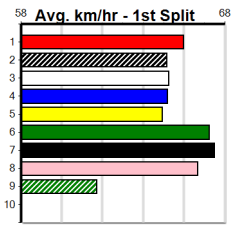

GREYHOUND ADOPTION PROGRAM

Distance: 390m, Race Type: Grade 5, Total Prizemoney: $2,925
1st: $1,950, 2nd: $600, 3rd: $300, 4th: $75

3
7:40PM
(VIC time)

NOCTILUCENT (6) has been smartly placed in all three runs here and she is near faultless at box rise. TALCOTT BALE (2) has been dominant in his past two and he will keep the pressure on from the outset. RABADA (3) will be strong late.

Watchdog Tips:

6

2

3

8

Bet:

Win 6