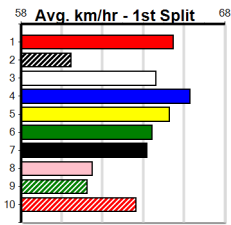

EUREKA CONCRETE

Distance: 450m, Race Type: Grade 5, Total Prizemoney: $2,925
1st: $1,950, 2nd: $600, 3rd: $300, 4th: $75

7

8:58PM
(VIC time)

BELSAR (5) will need some luck early but she has them for talent and she will find this easier than her recent racing. TINKER CONALL (6) owns a slick 25.25 PB here and he likes to stay wide in his races. BLACKPOOL VIPER (7) has claims.

Watchdog Tips: **5** **6** **7** **8** **Bet:** **Box Quinella 5,6,7 ($10 for 333.33%)**