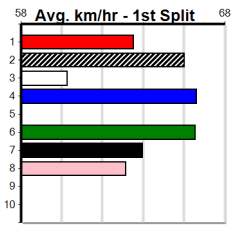

TUDOR ELECTRICAL (1-4 WINS)

Distance: 390m, Race Type: Restricted Win, Total Prizemoney: $2,925
1st: $1,950, 2nd: $600, 3rd: $300, 4th: $75

11

0:21PM
(VIC time)

LEGGETT BALE (1) has been racing with minimal luck of late and he is drawn to make amends tonight. FAST LOVE (4) owns a slick 22.05 PB here and he will be in the firing line from the outset. HOT SAKI (7) is a more than capable type.

Watchdog Tips: **1** **4** **7** **8** **Bet:** **Win 1**