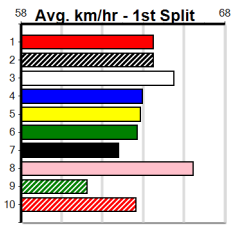

SOUTHERN SHEETMETAL

Distance: 450m, Race Type: Grade 5, Total Prizemoney: $2,925
1st: $1,950, 2nd: $600, 3rd: $300, 4th: $75

6

8:38PM
(VIC time)

NACHO PROBLEM (4) was a slashing 25.39 Warrnambool winner recently and he just needs to step on terms. BROADSIDE (7) has been placed in three of his past four and he can work into the mix mid race. FABIO GIBLET (5) continues to impress.

Watchdog Tips: **4** **7** **5** **8** **Bet:** **Box Quinella 4,5,7 ($10 for 333.33%)**