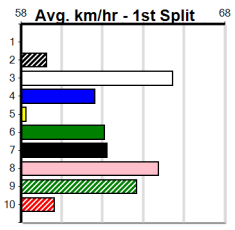

SPORTSBET WE LET THE DOGS OUT

Distance: 390m, Race Type: Maiden, Total Prizemoney: $2,535
1st: $1,680, 2nd: $520, 3rd: $260, 4th: $75

1
7:00PM
(VIC time)

RADIATION BAND (8) has been placed in four of seven to date and she should have the pace to cross and lead. FOUR PIES SAINT (7) recorded back to back placings here in July and he looks the obvious danger. ZERO MONSTER (4) has claims.

Watchdog Tips: **8** **7** **4** **5** **Bet:** **Win 8**

Form	Box	Weight	Dist	Track	Date	Time	BON	Margin	1st/2nd (Time)	PIR	Checked	Comment	W/R	Split 1	S/P	Grade	
1																	
NAUGHTY NORM [M] <i>Well bred, drawn to get the breaks, watch betting</i>																	
RF	D				Nov-22		ASTON RUPEE										
Trainer: Mark Johnson (Ross Creek) MEPUNGA BELLA $6.50																	
Owner(s): H Garner																	
<table border="1"> <thead> <tr><th colspan="8">Winning Boxes</th></tr> <tr><th>1</th><th>2</th><th>3</th><th>4</th><th>5</th><th>6</th><th>7</th><th>8</th></tr> </thead> <tbody> <tr><td>Prize</td><td></td><td></td><td></td><td></td><td></td><td></td><td></td><td>$0</td></tr> <tr><td>Best</td><td></td><td></td><td></td><td></td><td></td><td></td><td></td><td>FSH</td></tr> <tr><td>Starts</td><td></td><td></td><td></td><td></td><td></td><td></td><td></td><td>0-0-0-0</td></tr> <tr><td>Trk/Dst</td><td></td><td></td><td></td><td></td><td></td><td></td><td></td><td>0-0-0-0</td></tr> <tr><td>APM</td><td></td><td></td><td></td><td></td><td></td><td></td><td></td><td>$0</td></tr> </tbody> </table>																	
2																	
CROWN ARYA [M] <i>Steady on debut, may need more time, risky</i>																	
BK	B				Sep-22		TIGGERLONG TONK										
Trainer: Correy Grenfell (Anakie) QUEENIE JEAN $10.00																	
Owner(s): C Grenfell																	
<table border="1"> <thead> <tr><th colspan="8">Winning Boxes</th></tr> <tr><th>1</th><th>2</th><th>3</th><th>4</th><th>5</th><th>6</th><th>7</th><th>8</th></tr> </thead> <tbody> <tr><td>Prize</td><td></td><td></td><td></td><td></td><td></td><td></td><td></td><td>$75.00</td></tr> <tr><td>Best</td><td></td><td></td><td></td><td></td><td></td><td></td><td></td><td>23.00</td></tr> <tr><td>Starts</td><td></td><td></td><td></td><td></td><td></td><td></td><td></td><td>1-0-0-0</td></tr> <tr><td>Trk/Dst</td><td></td><td></td><td></td><td></td><td></td><td></td><td></td><td>1-0-0-0</td></tr> <tr><td>APM</td><td></td><td></td><td></td><td></td><td></td><td></td><td></td><td>$75</td></tr> </tbody> </table>																	
3																	
TIMMY TIME [M] <i>Solid effort two runs back, can run a drum</i>																	
BE	D				Jan-22		FERNANDO BALE										
Trainer: Bradley Debono (Mill Park) ZOOM OUT $12.00																	
Owner(s): M Mallia																	
<table border="1"> <thead> <tr><th colspan="8">Winning Boxes</th></tr> <tr><th>1</th><th>2</th><th>3</th><th>4</th><th>5</th><th>6</th><th>7</th><th>8</th></tr> </thead> <tbody> <tr><td>Prize</td><td></td><td></td><td></td><td></td><td></td><td></td><td></td><td>$585.00</td></tr> <tr><td>Best</td><td></td><td></td><td></td><td></td><td></td><td></td><td></td><td>FSH</td></tr> <tr><td>Starts</td><td></td><td></td><td></td><td></td><td></td><td></td><td></td><td>7-0-0-2</td></tr> <tr><td>Trk/Dst</td><td></td><td></td><td></td><td></td><td></td><td></td><td></td><td>0-0-0-0</td></tr> <tr><td>APM</td><td></td><td></td><td></td><td></td><td></td><td></td><td></td><td>$445</td></tr> </tbody> </table>																	
4																	
ZERO MONSTER [M] <i>Solidly placed in her past two, can threaten</i>																	
BK	B				Oct-22		FERNANDO BALE										
Trainer: Thomas Dailly (Anakie) FABRIOLA ZERO $7.50																	
Owner(s): DAILLY GREYHOUND FARMS (SYN), G Dailly, T Dailly																	
<table border="1"> <thead> <tr><th colspan="8">Winning Boxes</th></tr> <tr><th>1</th><th>2</th><th>3</th><th>4</th><th>5</th><th>6</th><th>7</th><th>8</th></tr> </thead> <tbody> <tr><td>Prize</td><td></td><td></td><td></td><td></td><td></td><td></td><td></td><td>$1,620.00</td></tr> <tr><td>Best</td><td></td><td></td><td></td><td></td><td></td><td></td><td></td><td>23.28</td></tr> <tr><td>Starts</td><td></td><td></td><td></td><td></td><td></td><td></td><td></td><td>9-0-3-1</td></tr> <tr><td>Trk/Dst</td><td></td><td></td><td></td><td></td><td></td><td></td><td></td><td>1-0-0-0</td></tr> <tr><td>APM</td><td></td><td></td><td></td><td></td><td></td><td></td><td></td><td>$1452</td></tr> </tbody> </table>																	
5																	
PEGASUS BALE [M] <i>Far from disgraced on debut, must keep safe</i>																	
BD	D				Jul-22		FERAL FRANKY										
Trainer: Correy Grenfell (Anakie) QUAIL BALE $5.50																	
Owner(s): B Wheeler