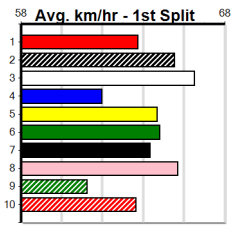

SWEET NETTY'S CATERING

Distance: 450m, Race Type: Mixed 4/5, Total Prizemoney: $3,360
1st: $2,250, 2nd: $690, 3rd: $345, 4th: $75

Watchdog Tips:

8

4

1

2

Bet:

Win 8