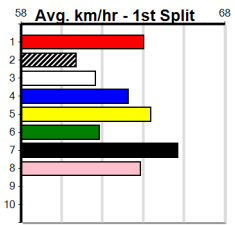

TOWN & COUNTRY LINE MARKING

Distance: 450m, Race Type: Mixed 6/7, Total Prizemoney: $2,925
1st: $1,950, 2nd: $600, 3rd: $300, 4th: $75

9

9:41PM

(VIC time)

ASTON RECORD (1) should pounce on the arm and he can carve out slick sectionals when in the clear. NORBIT (2) continues to improve and he will be charging at the business end of proceedings. PAW VERNON (6) is more than capable.

Watchdog Tips:

1

2

6

7

Bet:

Win 1