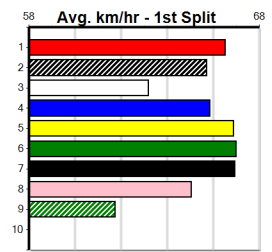

DOWNLOAD THE WATCHDOG APP

Distance: 390m, Race Type: Mixed 4/5, Total Prizemoney: $3,360
1st: $2,250, 2nd: $690, 3rd: $345, 4th: $75

OUR TITAN (1) has proven to be a reliable beginner and he should turn for home with a nice break.
BARBIE ZEAL (8) lit up the clock at Warragul two runs back and she will be in the firing line
throughout. I'M WHAT'S NEXT (7) is showing promise

Watchdog Tips: **1** **8** **7** **5** **Bet:** **Box Trifecta 1,5,7,8 ($10 for 41.67%)**

OUR TITAN [5] **Drawn to lead, getting stronger, go close** **$3.40**

BK Dog **Apr-22** **Sire: AUSSIE INFRARED** **Dam: JUSTIFY** **Trainer: Garry George (Beulah)**

Owner(s): D Baker

Winning Distances: < 300m (0) 300 - 399m (3) 400 - 499m (2) 500 - 599m (0) 600 - 699m (0) > 700m (0)

Winning Weights: 34.0(1) 34.2(2) 34.4(1) 34.9(1)

Run	Pos	Wgt	Dist	Track	Date	Time	BOB	Margin	1st/2nd (Time)	PIR	Checked	Comment	WR	Split 1	S/P	Grade
1st	(5)	34.9	390	WBL	R3	23-May-24	22.06	22.06	4.75L MOONLIGHT GRAND (22.38)	M/11	.	.	.	8.58	$1.40	X67
3rd	(2)	35.0	400	WGL	R11	28-May-24	22.99	22.34	2.25L BETSIE BALE (22.84)	M/42	.	.	.	8.48	$2.00	5
4th	(5)	33.9	390	SHP	R10	22-Jul-24	22.34	22.04	4.25L AT MY COMMAND (22.04)	M/44	.	.	.	8.55	$6.00	5
4th	(7)	33.9	350	HVL	R10	04-Aug-24	19.42	18.94	4.50L FIFTY SHORT (19.11)	M/6	.	.	.	6.65	$11.60	SH
1st	(6)	34.2	300	HVL	R11	11-Aug-24	16.73	16.65	1.25L DOMINATE (16.80)	M/2	.	.	.	3.92	$1.50	5
2nd	(5)	34.1	425	BEN	R12	16-Aug-24	24.07	23.83	0.50L TIME TO PROPHET (24.04)	M/111	.	.	.	6.57	$3.10	5
1st	(6)	34.2	400	GEL	R3	23-Aug-24	22.56	22.56	1.5L MYRNIONG STORM (22.66)	M/11	.	.	.	8.25	$4.10	5
3rd	(5)	34.6	390	BAL	R12	28-Aug-24	22.30	22.24	1.00L LIGHTNING JEWEL (22.24)	S/21	.	.	.	8.41	$3.50	X45

Last 3 wins NOT included above

1st	(4)	34.0	425	BEN	R1	01-Mar-24	24.13	23.62	4.50L REAR VISION (24.44)	M/111	.	.	.	6.59	$4.50	M
1st	(2)	34.4	390	SHP	R2	18-Mar-24	21.89	21.84	2.25L DEROGATIVE (22.05)	M/11	.	SW	.	8.29	$7.10	RWH

Box History

Bx	1st	2nd	3rd	4th	5th	6th	7th	8th
1								
2	1		1	1				
3								
4	1							
5	1	1	2	1				
6	2							
7				1	1			
8			1					

Prize Best Starts Trk/Dts APM

Prize	$11550.00
Best Starts	22.15(5)-3/4/24
Trk/Dts	14-5-1-4
APM	2-0-0-2
	7716