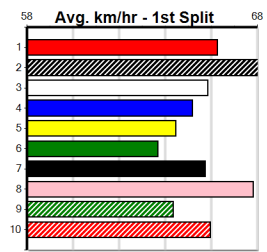

GRV VICBRED SERIES FINAL

Distance: 450m, Race Type: Grade 5 Final, Total Prizemoney: $9,575
1st: $6,500, 2nd: $2,000, 3rd: $1,000, 4th: $75

DOCHERTY (1) has gone to another level in his past three and he is drawn to get every chance.
TATTOOED (8) was a brilliant heat winner when resuming and he is suitably drawn out wide. NEED
A PILOT (5) can burn early on.

Watchdog Tips:	1	8	5	7	Bet:	Win 1

Form Box	Wgt	Dist	Track	Date	Time	BON	Margin	1st/2nd (Time)	PIR	Checked	Comment	WR	Split 1	S/P	Grade		
1	DOCHERTY [4] $2.80																
BK	Dog	Jun-22				Sire: TOMMY SHELBY		Dam: GOLD VEIN								Trainer: Daryl Holmes (Blind Bight)	
Owner(s): SHIRAZ RACING (SYN), S Holmes, L Holmes, D Holmes																	
Winning Distances: < 300m (0) 300 - 399m (1) 400 - 499m (7) 500 - 599m (1) 600 - 699m (0) > 700m (0)																	
Winning Weights: 30.0(1) 30.2(2) 30.3(1) 30.4(1) 30.5(1) 30.6(1) 30.7(1) 31.4(1)																	
1st	(1)	30.6	460	WGL	R8	21-May-24	25.94	25.83	1.00L SODA APACHE (26.01)	Q/111	.	SW	.	6.46	$3.90 X45		
5th	(6)	30.5	460	WGL	R7	06-Jun-24	25.98	25.66	4.75L CHAMPAGNE CUDDLE	M/766	.	.	.	6.73	$7.00 SH		
1st	(3)	30.2	395	TRA	R6	12-Jun-24	22.61	22.45	0.50L BANJO ONE STRING (22.64)	M/222	.	.	.	3.81	$1.40 X45		
8th	(6)	30.3	525	MEA	R10	29-Jun-24	31.19	29.82	19.00 HOUSE OF TURBO (29.92)	M/8878	.	V5	.	5.48	$12.70 5		
CT	(-)	30.1	350	TRA	R8	08-Jul-24	19.60	.	0.01L Trial Cleared	M	.	1of1	.	.	CT		
1st	(1)	30.4	400	WGL	R5	09-Aug-24	22.22	22.22	5.50L LET'S WIN OLLIE (22.58)	Q/111	.	.	.	8.18	$2.80 X45		
1st	(4)	30.3	400	WGL	R4	16-Aug-24	22.44	22.44	2.25L BETTER BANJO (22.58)	M/22	.	SW	.	8.26	$1.40 X34		
1st	(4)	30.0	450	BAL	R8	28-Aug-24	25.36	25.32	2.50L BLACK VIPER (25.53)	M/111	.	.	.	6.54	$1.80 5H		
Last 3 wins NOT included above																	
1st	(4)	30.7	400	WGL	R9	12-Mar-24	22.72	22.55	0.05L OUR YOGI (22.72)	S/32	.	.	.	8.42	$4.10 X67		
1st	(8)	30.5	515	SAN	R2	04-Apr-24	29.72	29.15	0.25L DUNDEE LEXI (29.73)	M/1111	.	SW	.	5.09	$5.70 RW		
1st	(4)	30.2	450	SHP	R8	13-May-24	25.19	25.06	1.75L SECRET REEF (25.30)	Q/121	.	.	.	6.57	$4.10 X45		

Box	1st	2nd	3rd	4th	5th	6th	7th	8th
1	2							
2								
3	2							
4	4							
5	1	1			1			
6					1			1
7								
8	1	1						
Prize Best	$25105.00							
Starts	25.36(4)-28/8/24							
Trk/Dts	14-9-2-0							
APM	1-1-0-0 14723