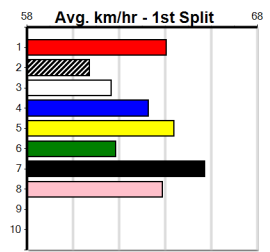

TOWN & COUNTRY LINE MARKING

Distance: 450m, Race Type: Mixed 6/7, Total Prizemoney: $2,925
1st: $1,950, 2nd: $600, 3rd: $300, 4th: $75

ASTON RECORD (1) should pounce on the arm and he can carve out slick sectionals when in the clear. NORBIT (2) continues to improve and he will be charging at the business end of proceedings. PAW VERNON (6) is more than capable.

Watchdog Tips: **1** **2** **6** **7** **Bet:** **Win 1**

Form Box	Wgt	Dist	Track	Date	Time	BON	Margin	1st/2nd (Time)	PIR	Checked	Comment	W/R	Split 1	S/P	Grade		
1	ASTON RECORD [6] Drawn to lead, can carve out time, looks good $2.60																
	BK Dog		Jun-22		Sire: ASTON RUPEE		Dam: ASTON OPAL		Trainer: Benjamin Magri (Avalon)								
	Owner(s): R Borda																
	Winning Distances: < 300m (0) 300 - 399m (0) 400 - 499m (2) 500 - 599m (0) 600 - 699m (0) > 700m (0)																
	Winning Weights: 33.3(1) 33.6(1)																
	1st	(4)	33.3	400	GEL	R3	05-Feb-24	22.66	22.66	5.00L	ABLETT FLYER (23.00)	M/11			8.46	$8.40 M	
	6th	(4)	33.2	400	GEL	R2	16-Feb-24	24.06	22.44	14.00	BOROUGH BANKER (23.11)	M/78	V14		9.08	$3.10 X67H	
	7th	(3)	33.5	390	BAL	R9	19-Jun-24	23.13	21.91	13.00	FLYING PETAL (22.26)	M/57	V14		8.72	$3.70 X67	
	1st	(2)	33.6	400	GEL	R3	30-Jul-24	22.65	22.64	0.75L	TINKER BRUCE (22.69)	Q/11	SW		8.34	$1.90 7	
	8th	(5)	33.3	410	HOR	R3	06-Aug-24	24.58	23.13	14.00	TALKIN' BLUEY (23.66)	Q/88	VO		10.98	$2.80 6G	
2nd	(4)	33.6	410	HOR	R2	19-Aug-24	23.59	22.84	4.50L	COUNTY KILDARE (23.29)	Q/22			10.68	$3.70 6G		
3rd	(1)	33.6	400	WGL	R9	27-Aug-24	23.50	22.90	9.00L	WHISKEY GOSSIP (22.90)	M/54			8.59	$2.00 X67		
Last 3 wins NOT included above																	
Prize Best Starts Trk/Dts APM $3580.00 FSTD 7-2-1-1 0-0-0-0 2036																	
2	NORBIT [6] Strong type, continues to improve, danger $4.60																
	BK Dog		Oct-22		Sire: FERNANDO BALE		Dam: RASPUTIA		Trainer: Raymond Gatt (Bannockburn)								
	Owner(s): WESTERN WIZARD (SYN), H Demoor, C Hudson																
	Winning Distances: < 300m (0) 300 - 399m (0) 400 - 499m (2) 500 - 599m (0) 600 - 699m (0) > 700m (0)																
	Winning Weights: 34.0(1) 34.3(1)																
	5th	(5)	33.8	450	SHP	R9	03-Jun-24	25.91	24.99	8.00L	REANNA'S PRIDE (25.38)	S/765			7.07	$7.40 MH	
	4th	(1)	34.5	425	BEN	R2	12-Jul-24	24.55	23.86	3.25L	NACHO PROBLEM (24.33)	S/564			6.74	$7.00 MH	
	1st	(3)	34.3	425	BEN	R1	20-Jul-24	24.36	24.13	7.50L	DOOKIE GIBLET (24.88)	M/321			6.86	$1.80 M	
	3rd	(3)	34.6	425	BEN	R3	24-Jul-24	25.04	24.31	9.50L	BINGO DASH (24.39)	M/554			6.97	$1.20 7	
	5th	(7)	34.5	450	SHP	R9	01-Aug-24	26.25	25.43	9.50L	ULTIMATE SEAL (25.60)	S/876			7.10	$3.70 T3-7	
2nd	(8)	34.1	425	BEN	R9	07-Aug-24	24.36	24.28	1.25L	SASSY RICO (24.28)	S/753	W		6.84	$1.60 7		
1st	(6)	34.0	450	SHP	R7	10-Aug-24	25.62	25.56	4.75L	TWILIGHT SLEUTH (25.95)	S/421	SW		6.88	$3.60 X67		
Last 3 wins NOT included above																	
Prize Best Starts Trk/Dts APM $3032.14 FSH 7-2-1-1 0-0-0-0 2785																	
3	CABAO ELDERBERRY [6] Resuming, may need a run or two, place $10.00																
	BD Dog		Sep-21		Sire: KELSOS FUSILEER		Dam: CABAO		Trainer: Mark Johnson (Ross Creek)								
	Owner(s): J Mullane																
	Winning Distances: < 300m (0) 300 - 399m (0) 400 - 499m (2) 500 - 599m (0) 600 - 699m (0) > 700m (0)																
	Winning Weights: 32.6(1) 33.5(1)																
	2nd	(1)	34.0	460	GEL	R3	05-Dec-23	26.18	26.04	1.75L	CARIBBEAN (26.08)	M/454			6.71	$12.30 7	
	4th	(7)	34.0	460	GEL	R9	09-Dec-23	26.50	26.02	2.25L	BIG YETI (26.35)	Q/455			6.81	$5.80 X67	
	2nd	(1)	34.1	460	GEL	R7	12-Dec-23	26.15	26.09	0.10L	WEBLEC WRANGLER (26.14)	M/355			6.79	$5.00 RW	
	6th	(7)	34.1	525	MEA	R1	16-Dec-23	30.65	29.55	13.00	VERSATILE (29.79)	S/7777			5.57	$42.60 X67	
	1st	(1)	33.5	450	WBL	R6	02-Jan-24	25.36	25.15	6.00L	ROUGH BOY BUDDY (25.76)	M/411	SW		6.78	$3.90 SH	
4th	(8)	33.2	450	WBL	R4	06-Jan-24	25.99	25.22	3.00L	COMPTON BUSTER (25.78)	S/776			7.07	$4.50 SF		
8th	(7)	33.4	515	SAN	R3	11-Jan-24	31.26	29.30	20.00	TULLY LUNA (29.91)	S/8888	V21		5.49	$24.40 6G		
ST	(-)	31	390	BAL		23-Aug-24	22.78		0.01L	Trial Cleared	M	1of1			ST		
Last 3 wins NOT included above																	
Prize Best Starts Trk/Dts APM $6170.00 25.92(2)-10/5/23 26-2-4-5 4-1-0-0 633																	
4	GO PIKACHU [7] Never headed on debut, this is harder, risky $8.00