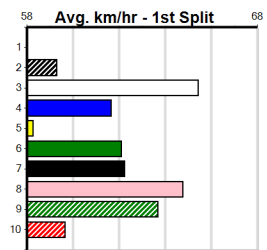

SPORTSBET WE LET THE DOGS OUT

Distance: 390m, Race Type: Maiden, Total Prizemoney: $2,535
1st: $1,680, 2nd: $520, 3rd: $260, 4th: $75

RADIATION BAND (8) has been placed in four of seven to date and she should have the pace to cross and lead. FOUR PIES SAINT (7) recorded back to back placings here in July and he looks the obvious danger. ZERO MONSTER (4) has claims.

Watchdog Tips: **8** **7** **4** **5** **Bet:** **Win 8**

Form Box	Wgt	Dist	Track	Date	Time	BON	Margin	1st/2nd (Time)	PIR	Checked	Comment	W/R	Split 1	S/P	Grade

1

NAUGHTY NORM [M] **$6.50**
Well bred, drawn to get the breaks, watch betting
RF Dog Nov-22 Sire: ASTON RUPEE Dam: MEPUNGA BELLA
Owner(s): H Garner Trainer: Mark Johnson (Ross Creek)
Winning Distances: < 300m (0) 300 - 399m (0) 400 - 499m (0) 500 - 599m (0) 600 - 699m (0) > 700m (0)
Winning Weights:

Bx	1st	2nd	3rd	4th	5th	6th	7th	8th
1								
2								
3								
4								
5								
6								
7								
8								

Last 3 wins NOT included above

Prize Best	$0
Starts	0-0-0-0
Trk/Dts	0-0-0-0
APM	0

2

CROWN ARYA [M] **$10.00**
Steady on debut, may need more time, risky
BK Bitch Sep-22 Sire: TIGGERLONG TONK Dam: QUEENIE JEAN
Owner(s): C Grenfell Trainer: Correy Grenfell (Anakie)
Winning Distances: < 300m (0) 300 - 399m (0) 400 - 499m (0) 500 - 599m (0) 600 - 699m (0) > 700m (0)
Winning Weights:

Bx	1st	2nd	3rd	4th	5th	6th	7th	8th
1								
2								
3								
4								
5								
6					1			
7								
8								

Last 3 wins NOT included above

Prize Best	$75.00
Starts	23.00(6)-28/8/24
Trk/Dts	1-0-0-0
APM	75

3

TIMMY TIME [M] **$12.00**
Solid effort two runs back, can run a drum
BEBD Dog Jan-22 Sire: FERNANDO BALE Dam: ZOOM OUT
Owner(s): M Mallia Trainer: Bradley Debono (Mill Park)
Winning Distances: < 300m (0) 300 - 399m (0) 400 - 499m (0) 500 - 599m (0) 600 - 699m (0) > 700m (0)
Winning Weights:

Bx	1st	2nd	3rd	4th	5th	6th	7th	8th
1								
2			1	1				
3						1	1	
4								
5			1					
6				1				
7								1
8								

Last 3 wins NOT included above

Prize Best	$585.00
Starts	7-0-0-2
Trk/Dts	0-0-0-0
APM	445

4

ZERO MONSTER [M] **$7.50**
Solidly placed in her past two, can threaten
BK Bitch Oct-22 Sire: FERNANDO BALE Dam: FABRIOLA ZERO
Owner(s): DAILLY GREYHOUND FARMS (SYN), G Dailly, T Dailly Trainer: Thomas Dailly (Anakie)
Winning Distances: < 300m (0) 300 - 399m (0) 400 - 499m (0) 500 - 599m (0) 600 - 699m (0) > 700m (0)
Winning Weights:

Bx	1st	2nd	3rd	4th	5th	6th	7th	8th
1								
2		1						1
3							1	
4						1		
5		1						
6								1
7								
8		1	1		1			

Last 3 wins NOT included above

Prize Best	$1620.00
Starts	23.28(4)-31/7/24
Trk/Dts	9-0-3-1
APM	1452

5

PEGASUS BALE [M] **$5.50**
Far from disgraced on debut, must keep safe
BD Dog Jul-22 Sire: FERAL FRANKY Dam: QUAIL BALE
Owner(s): B Wheeler Trainer: Correy Grenfell (Anakie)
Winning Distances: < 300m (0) 300 - 399m (0) 400 - 499m (0) 500 - 599m (0) 600 - 699m (0) > 700m (0)
Winning Weights:

Bx	1st	2nd	3rd	4th	5th	6th	7th	8th
1								
2								
3								
4								
5								
6								
7								
8		1						

Last 3 wins NOT included above

Prize Best	$520.00
Starts	22.81(8)-28/8/24
Trk/Dts	1-0-1-0
APM	520