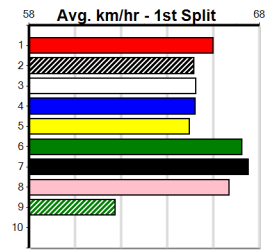

GREYHOUND ADOPTION PROGRAM

Distance: 390m, Race Type: Grade 5, Total Prizemoney: $2,925
1st: $1,950, 2nd: $600, 3rd: $300, 4th: $75

NOCTILUCENT (6) has been smartly placed in all three runs here and she is near faultless at box rise. TALCOTT BALE (2) has been dominant in his past two and he will keep the pressure on from the outset. RABADA (3) will be strong late.

Watchdog Tips: **6** **2** **3** **8** **Bet:** **Win 6**

1

MR. BLUE (NSW)[5] **Goes well here but prefer out wide, place** **$9.00**
BEBD Dog Dec-19 Sire: FERNANDO BALE Dam: AISLE TIFI Trainer: Marcus Lloyd (Anakie)

Owner(s): V Lungu
Winning Distances: < 300m (0) 300 - 399m (8) 400 - 499m (9) 500 - 599m (0) 600 - 699m (0) > 700m (0)
Winning Weights: 27.4(1) 27.5(1) 27.8(1) 28.0(1) 28.1(2) 28.2(1) 28.3(3) 28.4(1) 28.6(1) 28.7(1) 28.8(1) 29.0(2) 29.1(1)

1st	2nd	3rd	4th	5th	6th	7th	8th							
1st (4)	28.3	390	WBL	R4	30-May-24	22.21	21.92	5.50L SUTTON'S SKY (22.57)	Q/11	.	.	.	8.66	$2.80 5
6th (1)	27.9	390	WBL	R10	05-Jun-24	22.65	21.96	4.75L BLUE BLOOD (22.33)	Q/66	.	.	.	9.01	$20.60 X45
1st (1)	28.1	400	GEL	R6	18-Jun-24	22.63	22.63	1.25L GLORIOUS GLORY (22.71)	Q/11	.	SW	.	8.38	$2.50 X45
F (6)	27.8	400	GEL	R12	28-Jun-24	0.00	22.38	BLACK BOW (22.81)	S/88	.	V7	.	10.69	$5.00 5
2nd (1)	27.9	400	GEL	R12	19-Jul-24	22.75	22.49	1.75L LET'S WIN OLLIE (22.63)	Q/12	.	.	.	8.38	$3.40 5
6th (2)	28.0	400	GEL	R5	26-Jul-24	23.48	22.39	14.00 TALCOTT BALE (22.56)	Q/36	.	.	.	8.55	$16.20 X45
4th (7)	27.7	390	WBL	R10	15-Aug-24	22.28	21.75	8.00L LEO BALE (21.75)	Q/44	.	.	.	8.69	$61.90 FFA
7th (3)	28.3	390	WBL	R11	29-Aug-24	23.20	22.08	13.00 HUNTER RIOT (22.29)	Q/67	.	.	.	9.03	$18.50 5

Last 3 wins NOT included above

1st	2nd	3rd	4th	5th	6th	7th	8th							
1st (7)	28.8	400	GEL	R10	19-Sep-23	22.45	22.43	2.50L RIVERDALE SOCKS (22.61)	M/11	.	SW	.	8.41	$2.10 5
1st (4)	29.0	390	WBL	R11	29-Nov-23	22.32	21.96	1.00L RUBY'S DESIRE (22.38)	M/12	.	SW	.	8.47	$38.60 5
1st (5)	28.3	390	BAL	R12	19-May-24	22.47	22.47	3.75L CHERRY RED (22.73)	Q/11	.	.	.	8.39	$2.80 T3-5

Box History

Bx	1st	2nd	3rd	4th	5th	6th	7th	8th
1	3	3	3	2	1	4	1	1
2	2	1				1	5	1
3			1		2	2	5	
4	3	1		2				2
5	3	3	1	1	3	2	2	1
6	4	1			1	2	1	
7	2	3	2	4				1
8		3	4	1	3	2	2	

Prize Best Starts Trk/Dts APM: $39902.50, 22.07(2)-12/10/22, 99-17-15-10, 38-6-7-3, 4587