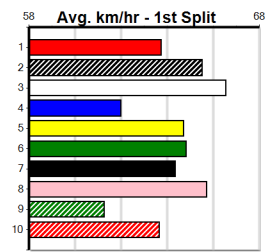

SWEET NETTY'S CATERING

Distance: 450m, Race Type: Mixed 4/5, Total Prizemoney: $3,360
1st: $2,250, 2nd: $690, 3rd: $345, 4th: $75

DON'T TELL SHELL (8) has turned in some tremendous performances of late and she is ideally drawn out wide. ON SONG ICE (4) powered to the line in his Geelong win and he just needs room early on. WHERE'S WALTER (1) is racing with confidence.

Watchdog Tips: 8 4 1 2 Bet: Win 8

WHERE'S WALTER [5] Racing with confidence, early burn, threat $4.80
Owner(s): A Mooney
Winning Distances: < 300m (0) 300 - 399m (7) 400 - 499m (9) 500 - 599m (0) 600 - 699m (0) > 700m (0)
Box History table and Prize Best Starts table included.

TENSION HEAD [4] Quick PB here, good turn of foot, keep safe $8.00
Owner(s): JimKat Racing (SYN), J Holt, K Evans
Winning Distances: < 300m (0) 300 - 399m (2) 400 - 499m (6) 500 - 599m (0) 600 - 699m (0) > 700m (0)
Box History table and Prize Best Starts table included.

SWIFT VODKA (NSW)[5] Placed in five of six here, place hope again $4.20
Owner(s): GLASWEGIAN ANGEL (SYN), A Kenyon, R Kenyon, A Kenyon, R Kenyon
Winning Distances: < 300m (0) 300 - 399m (0) 400 - 499m (7) 500 - 599m (2) 600 - 699m (0) > 700m (0)
Box History table and Prize Best Starts table included.

ON SONG ICE [5] Powerful type, can find the rail early, danger $6.00
Owner(s): Fluffy Side Up (SYN), A Onley, P Onley
Winning Distances: < 300m (0) 300 - 399m (0) 400 - 499m (5) 500 - 599m (0) 600 - 699m (0) > 700m (0)
Box History table and Prize Best Starts table included.

SHOW CAUSE [5] Front runner, too much heat in this event $10.00
Owner(s): G George
Winning Distances: < 300m (0) 300 - 399m (0) 400 - 499m (5) 500 - 599m (0) 600 - 699m (0) > 700m (0)
Box History table and Prize Best Starts table included.