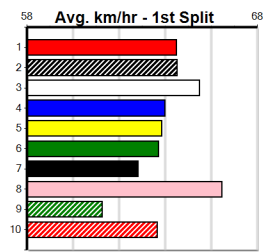

SOUTHERN SHEETMETAL

Distance: 450m, Race Type: Grade 5, Total Prizemoney: $2,925
1st: $1,950, 2nd: $600, 3rd: $300, 4th: $75

NACHO PROBLEM (4) was a slashing 25.39 Warrnambool winner recently and he just needs to step on terms. BROADSIDE (7) has been placed in three of his past four and he can work into the mix mid race. FABIO GIBLET (5) continues to impress.

Watchdog Tips: 4 7 5 8 Bet: Box Quinella 4,5,7 ($10 for 333.33%)

Form Box Wgt Dist Track Date Time BON Margin 1st/2nd (Time) PIR Checked Comment W/R Split 1 S/P Grade

ASTON ALLURE [5] Needs to lead, down on confidence, tested $7.50
Owner(s): R Borda
Winning Distances: < 300m (0) 300 - 399m (0) 400 - 499m (5) 500 - 599m (2) 600 - 699m (0) > 700m (0)
Winning Weights: 24.9(1) 25.0(1) 25.1(2) 25.3(1) 25.7(1) 25.9(1)

Box History
Bx 1st 2nd 3rd 4th 5th 6th 7th 8th
1 3 1 1 1 1 1 1
2 1 1 1 1 1 1 1
3 1 1 1 1 1 1 1
4 1 1 1 1 1 1 1
5 1 1 1 1 1 1 1
6 1 1 1 1 1 1 1
7 1 1 1 1 1 1 1
8 1 1 1 1 1 1 1
Prize Best $13755.00
Starts 25.41(4)-4/3/24
Trk/Dts 29-7-3-3
APM 4-1-1-0 6179

PENGUIN PAT (NSW)[5] Hit or miss early, may get crowded, tough ask $8.00
Owner(s): A Mooney
Winning Distances: < 300m (0) 300 - 399m (2) 400 - 499m (2) 500 - 599m (2) 600 - 699m (2) > 700m (0)
Winning Weights: 29.4(1) 29.9(1) 30.0(1) 30.3(1) 30.6(1) 30.7(1) 30.9(1) 31.0(1)

Box History
Bx 1st 2nd 3rd 4th 5th 6th 7th 8th
1 2 2 1 1 1 1 1
2 2 2 2 1 1 1 1
3 3 3 3 3 1 1 1
4 1 2 2 1 1 1 1
5 1 2 3 2 2 1 1
6 1 1 3 1 1 1 1
7 1 4 1 1 2 1 1
8 2 1 1 1 1 1 1
Prize Best $18895.00
Starts 25.89(6)-29/7/24
Trk/Dts 50-8-12-6
APM 1-0-1-0 5873

MILLS FOR THREE [5] Front runner, too much pace inside and out $16.00
Owner(s): SPOTTY DRAGON (SYN), J Holt, K Evans, J Knight, J Wheeler, D Schuppan, D Allen, M Allen, B V
Winning Distances: < 300m (0) 300 - 399m (6) 400 - 499m (2) 500 - 599m (0) 600 - 699m (0) > 700m (0)
Winning Weights: 31.3(1) 31.7(1) 32.0(2) 32.1(1) 32.2(1) 32.5(1) 32.8(1)

Box History
Bx 1st 2nd 3rd 4th 5th 6th 7th 8th
1 1 1 1 1 1 1 1
2 2 2 2 1 1 1 2
3 1 1 1 1 1 1 1
4 1 2 2 1 1 1 1
5 1 1 1 1 1 1 1
6 2 1 1 1 1 1 1
7 1 1 1 2 1 1 1
8 1 1 1 2 1 1 1
Prize Best $14515.00
Starts 25.86(2)-12/6/24
Trk/Dts 28-8-5-2
APM 2-0-0-0 4018

NACHO PROBLEM [5] Slashing 25.39 Warrnambool winner, go close $3.60
Owner(s): Smith Racing (SYN), D Smith, J Smith
Winning Distances: < 300m (0) 300 - 399m (0) 400 - 499m (3) 500 - 599m (0) 600 - 699m (0) > 700m (0)
Winning Weights: 31.1(1) 31.3(1) 31.7(1)

Box History
Bx 1st 2nd 3rd 4th 5th 6th 7th 8th
1 1 1 1 1 1 1 1
2 1 1 1 1 1 1 1
3 1 1 1 1 1 1 1
4 1 1 1 1 1 1 1
5 1 1 1 1 1 1 1
6 2 1 1 1 2 1 1
7 1 1 2 1 1 1 1
8 1 2 1 1 1 1 1
Prize Best $11440.00
Starts 25.66(6)-22/5/24
Trk/Dts 19-3-4-4
APM 3-0-1-0 8838

FABIO GIBLET [5] Continues to impress, unbeaten here, threat $4.20
Owner(s): R Gibbons
Winning Distances: < 300m (0) 300 - 399m (0) 400 - 499m (4) 500 - 599m (0) 600 - 699m (0) > 700m (0)
Winning Weights: 32.9(2) 33.1(1) 33.6(1)

Box History
Bx 1st 2nd 3rd 4th 5th 6th 7th 8th
1 2 1 1 1 1 1 1
2 1 1 1 1 1 1 1
3 1 1 1 1 1 1 1
4 1 1 1 1 1 1 1
5 1 1 1 1 1 1 1
6 1 1 1 1 1 1 1
7 1 1 1 1 1 1 1
8 1 1 1 1 1 1 1
Prize Best $9270.00
Starts 25.59(1)-19/6/24
Trk/Dts 10-4-2-1
APM 2-2-0-0 6442