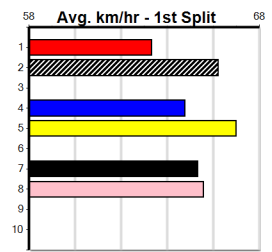

SPORTSBET GREEN TICKS VETERANS

Distance: 390m, Race Type: S/E Veteran, Total Prizemoney: $2,925
1st: $1,950, 2nd: $600, 3rd: $300, 4th: $75

TIGGERLONG GAS (7) has been lighting up the clock of late and he appears to have a fair bit on these. SAVANNAH RIOT (2) can come out running and she will pressure the favourite throughout. ESPECIAL PIP (8) should race well fresh

Watchdog Tips: **7** **2** **8** **4** **Bet:** **Win 7**

Form Box	Wgt	Dist	Track	Date	Time	BON	Margin	1st/2nd (Time)	PIR	Checked	Comment	WR	Split 1	S/P	Grade
SOLAR TIGER [5] Blks *** SCRATCHED *** $16.00															
BD Dog May-20 Sire: MY REDEEMER Dam: SOLAR ON Trainer: Colin Baker (Lara)															
Owner(s): C Baker															
Winning Distances: < 300m (0) 300 - 399m (0) 400 - 499m (5) 500 - 599m (0) 600 - 699m (0) > 700m (0)															
Winning Weights: 36.0(1) 36.1(2) 36.3(2)															
5th (2)	34.4	400	GEL	R11	10-May-24	23.03	22.76	3.5L ARANDT'S GIRL (22.79)	M/34	.	SW	.	8.55	$39.80	5
6th (8)	33.8	400	GEL	R11	17-May-24	23.32	22.62	7.00L IVY'S JOY (22.83)	M/66	.	.	.	8.72	$9.00	5
6th (4)	33.4	390	BAL	R4	02-Jun-24	23.24	22.08	11.00 ZIPPING SWAZI (22.50)	M/76	.	.	.	8.74	$7.30	T3-5
2nd (2)	33.7	400	GEL	R4	04-Jun-24	23.29	22.69	5.00L LADY ARANDT (22.94)	M/22	.	.	.	8.61	$5.60	X45
4th (3)	34.2	300	HVL	R12	21-Jul-24	17.01	16.52	1.25L MAJOR CURRENCY (16.93)	M/1	.	.	.	4.03	$11.60	5
2nd (8)	34.8	300	HVL	R12	26-Jul-24	17.12	16.76	2.25L HOLTORF BALE (16.97)	M/4	.	.	.	4.04	$6.40	T3-5
8th (1)	35.7	390	WBL	R11	01-Aug-24	23.49	21.93	19.00 CLOUDY WREN (22.23)	M/88	.	V5	.	9.32	$9.50	5
8th (2)	36.0	400	GEL	R4	06-Aug-24	24.06	22.31	21.00 PLUTOCRACY (22.61)	M/78	.	V28	.	8.96	$7.60	5
Last 3 wins NOT included above															
1st (2)	36.3	400	GEL	R10	30-Jun-23	22.68	22.44	2.25L ROCKET BALE (22.83)	M/33	.	.	.	8.62	$7.50	X67
1st (3)	36.1	400	GEL	R3	14-Jul-23	22.68	22.33	0.50L SPRING BLESSING (22.70)	M/31	.	SW	.	8.62	$7.40	5
1st (1)	36.1	460	GEL	R10	11-Aug-23	26.01	25.54	1.25L QUICK GYPSY (26.08)	M/332	.	.	.	6.70	$10.50	RWH
SAVANNAH RIOT [4] Can come out running at times, main danger $4.20															
BK Bitch Jul-20 Sire: FERNANDO BALE Dam: BLUE SKY RIOT Trainer: Colin Bermingham (Mount Mercer)															
Owner(s): S Camden-bermingham															
Winning Distances: < 300m (0) 300 - 399m (3) 400 - 499m (10) 500 - 599m (4) 600 - 699m (0) > 700m (0)															
Winning Weights: 25.2(1) 25.4(1) 25.5(2) 25.7(1) 25.8(1) 26.0(3) 26.2(1) 26.3(1) 26.4(1) 26.6(4) 26.7(1)															
1st (6)	25.5	390	WBL	R9	01-May-24	22.06	21.87	2.75L HELLO SIRI (22.25)	Q/22	.	.	.	8.61	$4.70	X45
3rd (4)	25.5	390	BAL	R11	08-May-24	22.28	22.06	3.25L AYIA NEIGHBOUR (22.06)	M/74	.	.	.	8.72	$22.60	X45
1st (8)	25.5	390	WBL	R9	16-May-24	21.91	21.89	3.75L SHARE MY ORBIT (22.16)	M/22	.	.	.	8.55	$2.80	X45
1st (2)	25.4	525	MEA	R10	25-May-24	30.02	29.89	4.25L SURF'S UP (30.32)	M/1111	.	SW	.	5.07	$4.50	5
6th (4)	25.5	450	WBL	R8	30-May-24	25.87	25.49	3.25L SHE DEVIL (25.64)	M/778	.	.	.	6.89	$2.00	X45
1st (5)	25.8	515	SAN	R10	06-Jun-24	29.86	29.50	0.75L FRED ROSE (29.90)	Q/1111	.	.	.	5.10	$5.10	X45
4th (2)	25.4	410	HOR	R9	06-Aug-24	23.82	23.13	4.75L ASTON AURELIA (23.49)	Q/44	.	.	.	10.69	$4.70	5
5th (3)	25.4	390	WBL	R9	29-Aug-24	22.60	22.08	7.50L TALCOTT BALE (22.08)	M/57	.	.	.	8.84	$9.70	FFA
Last 3 wins NOT included above															
1st (8)	25.7	450	WBL	R5	09-Nov-23	25.33	25.22	3.5L ARI DUMBLEDORE (25.56)	M/211	.	.	.	6.57	$3.60	5
1st (1)	26.0	450	BAL	R7	30-Nov-23	25.42	25.18	1.25L ZODIAC BALE (25.50)	Q/111	.	SW	.	6.56	$5.20	5H
1st (7)	25.2	400	GEL	R11	12-Apr-24	22.53	22.53	3.5L MYRNIONG STITCH (22.76)	M/11	.	.	.	8.30	$15.00	X45
*** VACANT BOX ***															
Sire: Dam: Trainer:															
Owner(s):															
Winning Distances: < 300m (0) 300 - 399m (0) 400 - 499m (0) 500 - 599m (0) 600 - 699m (0) > 700m (0)															
Winning Weights:															
Box History															
OUR FABIO [5] Prolific winner, early speed, keep safe $4.60															
BE Dog Jul-19 Sire: COSMIC RUMBLE Dam: SWEET SPUD Trainer: Wayne Hooke (Huntly)															
Owner(s): S Davis															
Winning Distances: < 300m (0) 300 - 399m (4) 400 - 499m (16) 500 - 599m (8) 600 - 699m (1) > 700m (0)															
Winning Weights: 32.6(1) 33.0(1) 33.2(3) 33.3(2) 33.4(5) 33.6(4) 33.7(1) 33.8(5) 33.9(1) 34.0(3) 34.1(1) 34.2(1) 34.4(1)															
6th (7)	33.6	300	HVL	R12	16-Jun-24	16.95	16.69	1.00L MAJOR CYCLONE (16.88)	M/2	.	.	.	3.94	$49.00	VET
5th (4)	33.1	410	HOR	R9	25-Jun-24	23.93	23.07	4.00L ANNA YOU PEST (23.66)	M/77	.	.	.	10.91	$6.10	5