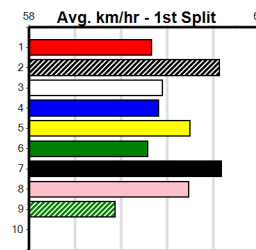

SJC CONCRETING

Distance: 390m, Race Type: Grade 5, Total Prizemoney: $2,925
1st: $1,950, 2nd: $600, 3rd: $300, 4th: $75

DANE MULLANE (5) was impressive at Warrnambool two runs back and he looks well graded in this event. IMANI (4) is the most talented chaser in the race and she just needs some luck early on. QUILLA REEF (8) has solid claims

Watchdog Tips: **5** **4** **8** **1** **Bet:** **Win 5**

1

BLUE TICK NELSON [5] **Drawn to be prominent throughout, keep safe** **$10.00**
BK Dog Apr-21 Sire: COLLISION Dam: ZARA'S ENTITY Trainer: Julie Chilcott (Heathcote)
Winning Distances: < 300m (0) 300 - 399m (0) 400 - 499m (7) 500 - 599m (0) 600 - 699m (0) > 700m (0)
Winning Weights: 31.3(1) 31.7(3) 31.8(1) 31.9(1) 32.1(1)

Box	1st	2nd	3rd	4th	5th	6th	7th	8th
1								
2								
3								
4								
5								
6								
7								
8								
9								
10								

Box History

Bx	1st	2nd	3rd	4th	5th	6th	7th	8th
1								
2								
3								
4								
5								
6								
7								
8								
9								
10								

Last 3 wins NOT included above

1st	2nd	3rd	4th	5th	6th	7th	8th
1st (8) 31.7 425 BEN R11 22-Sep-23 23.95 23.75 4.00L COOKIE DELIGHT (24.22) Q/111 . . . . . 6.57 $2.10 5							
1st (3) 31.8 450 SHP R7 02-Oct-23 25.72 25.39 0.10L ARTEMIS ONE (25.73) M/433 . . . . . 6.70 $1.80 5							
1st (8) 31.7 425 BEN R12 16-Mar-24 24.33 23.61 0.50L SPRING WATCH (24.35) M/322 . . . . . 6.75 $8.20 5							

2

BUTTERFLIES LAD [5] **Capable but needs to lead, place preferred** **$4.00**
BK Dog Feb-21 Sire: MY REDEEMER Dam: MADAM BUTTERFLY Trainer: Keith Lloyd (Anakie)
Winning Distances: < 300m (0) 300 - 399m (3) 400 - 499m (4) 500 - 599m (0) 600 - 699m (0) > 700m (0)
Winning Weights: 32.9(1) 33.3(2) 34.5(1) 34.9(1) 35.2(1) 35.4(1)

Box	1st	2nd	3rd	4th	5th	6th	7th	8th
1								
2								
3								
4								
5								
6								
7								
8								
9								
10								

Box History

Bx	1st	2nd	3rd	4th	5th	6th	7th	8th
1								
2								
3								
4								
5								
6								
7								
8								
9								
10								

Last 3 wins NOT included above

1st	2nd	3rd	4th	5th	6th	7th	8th
1st (3) 32.9 390 BAL R11 20-May-23 22.30 22.03 0.75L JUDY'S REDEEMER (22.35) Q/11 . . . . . 8.32 $2.00 5							
1st (4) 35.4 400 GEL R4 02-Feb-24 22.91 22.41 0.50L GEORGIE BALE (22.94) M/11 . . . . . 8.39 $12.20 5							
1st (4) 34.5 390 WBL R7 29-Feb-24 22.26 22.07 1.75L QUESTION BALE (22.37) Q/11 . . . . . 8.59 $3.00 5							

3

ORBIT BALE (NSW)[5] **Down on confidence, may get crowded, tested** **$12.00**
BK Dog Nov-21 Sire: BARCIA BALE Dam: IVORIA BALE Trainer: Mark Delbridge (Balliang)
Winning Distances: < 300m (0) 300 - 399m (0) 400 - 499m (5) 500 - 599m (0) 600 - 699m (0) > 700m (0)
Winning Weights: 36.6(1) 36.8(2) 36.9(1) 37.5(1)

Box	1st	2nd	3rd	4th	5th	6th	7th	8th
1								
2								
3								
4								
5								
6								
7								
8								
9								
10								

Box History

Bx	1st	2nd	3rd	4th	5th	6th	7th	8th
1								
2								
3								
4								
5								
6								
7								
8								
9								
10								

Last 3 wins NOT included above

1st	2nd	3rd	4th	5th	6th	7th	8th
1st (5) 36.8 460 GEL R5 16-Apr-24 25.83 25.83 9.00L ASTON MARCAY (26.43) M/111 . . . . . 6.57 $3.30 X67							
1st (4) 36.9 400 GEL R9 19-Apr-24 22.49 22.37 8.00L PERFECT TONIGHT (23.03) Q/11 . . . . . 8.42 $2.40 X67F							
1st (6) 36.6 460 GEL R5 26-Apr-24 26.40 25.57 1.75L RAPIDFIRE DENZEL (26.51) M/311 . . . . . 6.64 $1.60 5