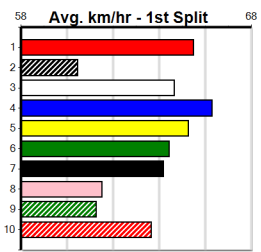

EUREKA CONCRETE

Distance: 450m, Race Type: Grade 5, Total Prizemoney: $2,925
1st: $1,950, 2nd: $600, 3rd: $300, 4th: $75

BELSAR (5) will need some luck early but she has them for talent and she will find this easier than her recent racing. TINKER CONALL (6) owns a slick 25.25 PB here and he likes to stay wide in his races. BLACKPOOL VIPER (7) has claims.

Watchdog Tips: **5** **6** **7** **8** **Bet:** Box Quinella 5,6,7 ($10 for 333.33%)

1

DUCHESS GEORGIA [5] Needs to lead, can push wide, next time **$10.00**
BK Bitch Jun-22 Sire: BERNARDO Dam: SUFFRAGETTE
Owner(s): BCTC (SYN), B Brooks, D Dalton
Winning Distances: < 300m (0) 300 - 399m (3) 400 - 499m (4) 500 - 599m (0) 600 - 699m (0) > 700m (0)
Winning Weights: 26.9(1) 27.2(2) 27.9(2) 28.0(1) 28.3(1)
7th (7) 28.2 435 SLE R10 19-Jun-24 25.23 24.41 7.50L VALENCIA LOLA (24.71) S/437 . . . W 5.33 $7.90 5
1st (2) 28.3 390 BAL R11 26-Jun-24 22.01 22.01 3.75L NO RIGHT TURNS (22.26) Q/11 . . . SW . 8.34 $28.00 5
3rd (3) 28.2 425 BEN R10 05-Jul-24 24.24 23.75 7.00L LIGHTNING JEWEL (23.75) M/222 . . . . 6.57 $14.70 5
1st (4) 27.9 435 SLE R5 14-Jul-24 24.82 24.43 1.5L BERNARDO'S BABY (24.93) M/222 . . . . SW . 5.20 $17.30 5
3rd (8) 27.7 425 BEN R9 19-Jul-24 24.27 23.78 0.25L PLAY DIRTY/SUNNYSIDE JO M/111 . . . . . 6.57 $13.30 5
8th (7) 27.7 425 BEN R10 26-Jul-24 24.88 23.79 16.00L MATT LOCH (23.81) M/567 . . . . . 6.61 $33.30 X45
7th (3) 28.5 390 SHP R10 26-Aug-24 22.72 22.16 8.00L BUCK SHINES (22.18) M/555 . . . . . 8.60 $22.10 X45
4th (3) 28.4 425 BEN R7 30-Aug-24 24.33 23.73 3.5L FABIO GIBLET (24.08) S/244 . . . . W 6.62 $5.90 5
Last 3 wins NOT included above
1st (4) 27.2 425 BEN R2 26-Mar-24 24.09 23.91 3.5L MORE BOOST RICO (24.32) M/111 . . . . W 6.52 $6.60 6G
1st (8) 28.0 390 WBL R3 30-May-24 22.40 21.92 1.75L RUXTON SPICE (22.50) M/21 . . . . W 8.62 $4.90 RWH
1st (6) 27.9 390 WBL R2 05-Jun-24 22.31 21.96 2.50L DEROGATIVE (22.47) M/11 . . . . . 8.53 $18.80 RWF

Trainer: Darren Fisher (Lara)

Box History

Bx	1st	2nd	3rd	4th	5th	6th	7th	8th
1	1							1
2	1		2					
3			1	1			1	1
4	3			1	1			
5						1		
6	1							
7				1		1	1	1
8	1	1	2					

Prize Best Starts Trk/Dts APM $14473.57 25.72(4)-15/3/24 25-7-1-5 1-1-0-0 7630