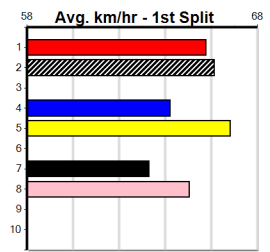

Ballarat
10
10:03PM
(VIC time)

A1 SIGNAGE (1-4 WINS) DAMSELS DASH

Distance: 450m, Race Type: Restricted Win, Total Prizemoney: $2,925
1st: $1,950, 2nd: $600, 3rd: $300, 4th: $75

I'M HONEY (5) is armed with slick early speed and she is suited back to this distance range. DIVA ERADICATOR (1) was never headed at Geelong and she is drawn to be prominent throughout. MAX ROSE (7) is improving with each run

Watchdog Tips: 5 1 7 2 **Bet:** Win 5

1

DIVA ERADICATOR [6] **$3.40**

BD Bitch Nov-22 Sire: KNOCKA NORRIS Dam: STRENGTH TO WYN

Owner(s): B Keel Trainer: Daniel Gibbons (Avalon)

Winning Distances: < 300m (0) 300 - 399m (0) 400 - 499m (2) 500 - 599m (0) 600 - 699m (0) > 700m (0)

Winning Weights: 27.4(1) 28.2(1)

4th (1)	27.8	400	GEL	R1	02-Aug-24	23.29	22.54	3.5L	COME AND SEE (23.05)	M/54	SW	8.66	$7.30	M
1st (3)	27.4	400	GEL	R1	09-Aug-24	23.00	22.43	2.00L	PAW WINCEY (23.14)	S/21		8.48	$5.20	MH
7th (7)	27.7	400	GEL	R3	16-Aug-24	23.17	22.20	11.00	PAW OSWALD (22.43)	S/57		8.60	$26.80	MF
1st (5)	28.2	460	GEL	R7	27-Aug-24	25.97	25.87	3.75L	FLY HIGH ZEUS (26.22)	M/111		6.55	$1.60	X67

Last 3 wins NOT included above

Bx	1st	2nd	3rd	4th	5th	6th	7th	8th
1								
2				1				
3	1							
4								
5	1							
6								
7							1	
8								

Prize Best	$2755.00
Starts	FSH 4-2-0-0
Trk/Dts	0-0-0-0
APM	2740

2

PASSING [5] **$8.00**

BK Bitch May-22 Sire: ASTON DEE BEE Dam: APPOINTED

Owner(s): A Tullio Trainer: Garry George (Beulah)

Winning Distances: < 300m (0) 300 - 399m (0) 400 - 499m (3) 500 - 599m (1) 600 - 699m (0) > 700m (0)

Winning Weights: 26.5(1) 26.6(1) 26.7(1) 26.9(1)

1st (3)	26.5	485	HOR	R5	30-Apr-24	27.42	27.42	1.5L	ON SONG ICE (27.52)	Q/111		6.54	$14.70	X67F
7th (3)	26.5	485	HOR	R6	07-May-24	27.73	27.15	8.00L	MISTER EASY (27.17)	M/877		5.97	$12.10	5H
1st (8)	26.6	500 <th>BEN</th> <th>R6</th> <th>24-May-24</th> <th>28.37</th> <th>27.83</th> <th>0.10L</th> <th>EARLETTA BALE (28.37)</th> <th>M/111</th> <th>SW</th> <th>6.59</th> <th>$14.20</th> <th>5</th>												
6th (6)	26.4	500 <th>BEN</th> <th>R1</th> <th>07-Jun-24</th> <th>28.58</th> <th>27.68</th> <th>4.75L</th> <th>SOFIA RIOT (28.26)</th> <th>M/777</th> <th></th> <th>6.85</th> <th>$10.90</th> <th>SH</th>												
6th (2)	26.3	500 <th>BEN</th> <th>R7</th> <th>21-Jun-24</th> <th>28.58</th> <th>27.95</th> <th>2.75L</th> <th>ARCHIE MCIVOR (28.40)</th> <th>Q/256</th> <th></th> <th>6.59</th> <th>$2.90</th> <th>RWH</th>												
6th (4)	26.5	500 <th>BEN</th> <th>R6</th> <th>28-Jun-24</th> <th>28.71</th> <th>27.83</th> <th>7.00L</th> <th>URANA ZOOM (28.25)</th> <th>M/356</th> <th></th> <th>6.93</th> <th>$14.80</th> <th>X45</th>												
6th (8)	26.6	485 <th>HOR</th> <th>R4</th> <th>02-Jul-24</th> <th>27.88</th> <th>27.06</th> <th>8.00L</th> <th>IDYLLIC JAMES (27.33)</th> <th>M/366</th> <th></th> <th>6.72</th> <th>$27.80</th> <th>RWH</th>												
6th (3)	26.6	485 <th>HOR</th> <th>R8</th> <th>16-Jul-24</th> <th>28.28</th> <th>27.38</th> <th>5.50L</th> <th>ERZA SCARLET (27.90)</th> <th>M/276</th> <th></th> <th>6.65</th> <th>$11.20</th> <th>5</th>												

Last 3 wins NOT included above

Bx	1st	2nd	3rd	4th	5th	6th	7th	8th
1	1	1	1					
2								
3	1							
4				1				
5					1			
6						1		
7		1			2			
8	1			1		1		

Prize Best	$11430.00
Starts	FSH 19-4-3-1
Trk/Dts	0-0-0-0
APM	4343

3

*** VACANT BOX ***

Sire: Dam:

Owner(s): Trainer:

Winning Distances: < 300m (0) 300 - 399m (0) 400 - 499m (0) 500 - 599m (0) 600 - 699m (0) > 700m (0)

Winning Weights:

Bx	1st	2nd	3rd	4th	5th	6th	7th	8th
1								
2								
3								
4								
5								
6								
7								
8