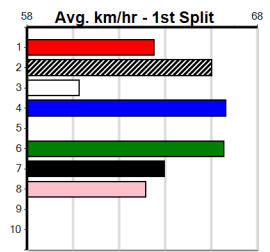

Ballarat
11
10:21PM
(VIC time)

TUDOR ELECTRICAL (1-4 WINS)

Distance: 390m, Race Type: Restricted Win, Total Prizemoney: $2,925
1st: $1,950, 2nd: $600, 3rd: $300, 4th: $75

LEGGETT BALE (1) has been racing with minimal luck of late and he is drawn to make amends tonight. FAST LOVE (4) owns a slick 22.05 PB here and he will be in the firing line from the outset. HOT SAKI (7) is a more than capable type.

Watchdog Tips: **1** **4** **7** **8** **Bet:** **Win 1**

Form Box	Wgt	Dist	Track	Date	Time	BON	Margin	1st/2nd (Time)	PIR	Checked	Comment	WR	Split 1	S/P	Grade	
1	LEGGETT BALE (NSW)[5] No luck of late, drawn to make amends, yes $3.60															
	BE Dog			Mar-22			Sire: DROOPY'S SYDNEY			Dam: DYNA UNI			Trainer: Samantha Grenfell (Anakie)			
	Owner(s): B Wheeler															
	Winning Distances: < 300m (0) 300 - 399m (0) 400 - 499m (4) 500 - 599m (0) 600 - 699m (0) > 700m (0)															
	Winning Weights: 29.0(1) 29.5(1) 31.1(2)															
	3rd (8)	31.1	390	BAL	R12	24-Jul-24	22.31	22.18	2.00L FERGUS BALE (22.18)	M/45	.	.	.	8.66	$2.80	5
	2nd (4)	30.8	515	SAP	R5	29-Jul-24	29.97	29.46	1.5L ZIPPING CRUSADER (29.87)	M/1111	.	SW	.	5.14	$3.50	5
	5th (6)	31.1	515	SAP	R12	04-Aug-24	30.41	29.55	7.50L WILLA BALE (29.91)	M/7655	.	.	.	5.34	$15.30	5
	2nd (4)	30.9	460	GEL	R8	09-Aug-24	26.09	25.81	2.25L VILMA BALE (25.94)	M/432	.	.	.	6.84	$6.40	5
	7th (7)	30.7	450	BAL	R4	14-Aug-24	25.86	25.35	3.75L LETHAL AVENGER (25.61)	M/757	.	.	.	6.76	$25.40	RWH
4th (7)	30.7	410	HOR	R7	19-Aug-24	23.21	22.84	5.50L DR. FALKOR (22.84)	M/44	.	.	.	10.56	$19.60	FFA	
5th (8)	30.7	515	SAP	R7	26-Aug-24	30.03	29.43	7.50L BAY TUDOR (29.54)	S/6544	.	.	.	5.27	$13.70	5	
4th (7)	31.0	460	GEL	R5	31-Aug-24	26.35	25.63	8.00L PEACOCK (25.82)	M/445	.	.	.	6.83	$3.40	5	
Last 3 wins NOT included above																
1st (3)	29.5	460	GEL	R5	09-Mar-24	26.49	25.89	1.75L LUKIALI (26.60)	M/344	.	.	.	6.80	$3.20	X67	
1st (2)	31.1	410	HOR	R2	02-Jul-24	23.67	23.04	0.50L LIFE'S LESSON (23.69)	Q/22	.	.	.	10.60	$11.30	X67	
1st (2)	31.1	410	HOR	R6	09-Jul-24	23.31	22.97	2.75L RAPIDFIRE SERENA (23.50)	M/11	.	.	.	10.32	$2.80	5	
2	CINDY'S FIRE [7] Improving type but this is harder, prefer others $10.00															
	BK Bitch			Nov-22			Sire: RAW ABILITY			Dam: TINKER CINDY			Trainer: Vito Inguanti (Gnotuk)			
	Owner(s): M Rodgers															
	Winning Distances: < 300m (0) 300 - 399m (0) 400 - 499m (1) 500 - 599m (0) 600 - 699m (0) > 700m (0)															
	Winning Weights: 29.3(1)															
	2nd (4)	29.0	390	WBL	R1	01-Aug-24	22.47	21.93	1.25L AUSSIE ZAC (22.39)	M/22	.	.	.	8.84	$20.30	M
	2nd (1)	29.3	390	WBL	R1	08-Aug-24	22.84	21.85	8.00L INGA BUDDY (22.30)	M/32	.	.	.	9.12	$2.00	M
	7th (4)	29.2	390	WBL	R2	15-Aug-24	23.20	21.75	14.00 MORE WINE PLEASE (22.28)	S/23	.	V7	.	8.65	$6.20	M
	1st (4)	29.3	400	GEL	R9	30-Aug-24	22.71	22.46	2.25L RADIATION BAND (22.87)	M/11	.	.	.	8.45	$8.90	M
	Last 3 wins NOT included above															
3	SPELLCASTER [7] *** SCRATCHED *** $26.00															
	BK Bitch			Jun-21			Sire: SHIMA SHINE			Dam: DESIREE DANCER			Trainer: Colin Baker (Lara)			
	Owner(s): C Baker															
	Winning Distances: < 300m (0) 300 - 399m (1) 400 - 499m (0) 500 - 599m (0) 600 - 699m (0) > 700m (0)															
	Winning Weights: 27.7(1)															
	4th (7)	27.1	300	HVL	R2	23-Feb-24	17.39	16.85	4.50L WALTER WALRUS (17.09)	M/2	.	.	.	3.94	$51.80	T3-7
	8th (2)	26.9	390	BAL	R9	21-Mar-24	23.30	22.01	14.00 ARTORIAS BALE (22.39)	S/54	.	.	.	8.89	$42.90	7
	7th (7)	25.5	350	TRA	R9	03-Jun-24	21.45	20.25	15.00 INTER TERRA (20.44)	S/77	.	.	.	7.12	$82.80	X67
	8th (1)	25.1	300	HVL	R2	12-Jul-24	17.81	16.68	17.00 STORM SENSATION (16.68)	M/5	.	.	.	4.03	$85.90	T3-7
	7th (4)	25.7	300	HVL	R3	18-Jul-24	17.81	16.95	10.00 HAVANA MAGIC (17.12)	S/6	.	.	.	4.07	$54.30	T3-7
5th (6)	26.1	300	HVL	R3	26-Jul-24	17.75	16.76	14.00 RAGING ELSA (16.79)	M/5	.	.	.	4.11	$53.50	T3-7	
8th (6)	27.8	400	GEL	R10	27-Aug-24	23.89	22.57	13.00 NAILED IT (22.99)	M/65	.	R	.	8.83	$81.80	7	
8th (8)	28.3	400	GEL	R11	03-Sep-24	23.59	22.31	12.00 FANCY KIAARN (22.81)	S/85	.	.	.	8.87	$58.20	X67	
Last 3 wins NOT included above																
1st (2)	27.7	300	HVL	R2	05-Jan-24	17.23	16.79	1.25L DASH ABOUT (17.31)	S/4	.	.	.	4.03	$33.40	T3-M	
4	FAST LOVE [5] Quick PB here, explodes mid race, danger $3.50															
	BK Dog			Jun-22			Sire: FERAL FRANKY			Dam: DREAMING			Trainer: Chris Darmanin (Kurunjang)			
	Owner(s): SHANIYA AND SIENNA (SYN), N Pace, C Darmanin