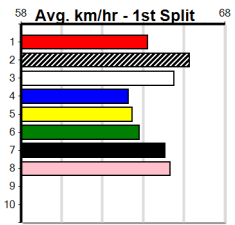

HARD STYLE RICO AT STUD

Distance: 515m, Race Type: Grade 5, Total Prizemoney: $8,785
1st: $5,900, 2nd: $1,820, 3rd: $915, 4th: $150

12

10:16PM

(VIC time)

SODA APACHE (1) regained some confidence when placed here last time and he is drawn to go one better tonight. SMOOTH CRIMINAL (3) owns a sizzling 29.41 PB here and he can pressure the red throughout. POMMEL BOY (2) can charge to the line.

Watchdog Tips:

1

3

2

6

Bet:

Win 1