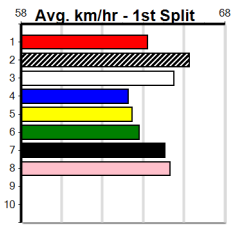

HARD STYLE RICO AT STUD

Distance: 515m, Race Type: Grade 5, Total Prizemoney: $8,785
1st: $5,900, 2nd: $1,820, 3rd: $915, 4th: $150

12

10:16PM
(VIC time)

SODA APACHE (1) regained some confidence when placed here last time and he is drawn to go one better tonight. SMOOTH CRIMINAL (3) owns a sizzling 29.41 PB here and he can pressure the red throughout. POMMEL BOY (2) can charge to the line.

Watchdog Tips: **1** **3** **2** **7** **Bet:** **Win 1**