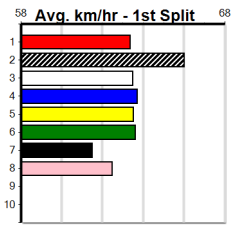

TOONGABBIE LODGE

Distance: 515m, Race Type: Grade 5, Total Prizemoney: $8,785
1st: $5,900, 2nd: $1,820, 3rd: $915, 4th: $150

3

7:03PM

(VIC time)

QILIN BALE (4) was a dazzling 22.49 Geelong winner recently and she looks very well graded in this event. WHERE IS HE (3) hasn't been headed in his past two and he will give a great sight again. LITTLE PRINCE (5) is better than his form indicates.

Watchdog Tips: **4** **3** **5** **1** **Bet:** **Box Quinella 3,4,5 ($10 for 333.33%)**