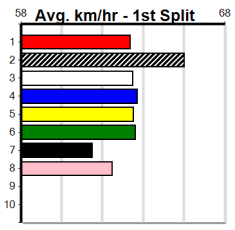

TOONGABBIE LODGE

Distance: 515m, Race Type: Grade 5, Total Prizemoney: $8,785
1st: $5,900, 2nd: $1,820, 3rd: $915, 4th: $150

3

6:52PM

(VIC time)

QILIN BALE (4) was a dazzling 22.49 Geelong winner recently and she looks very well graded in this event. WHERE IS HE (3) hasn't been headed in his past two and he will give a great sight again. LITTLE PRINCE (5) is better than his form indicates.

Watchdog Tips: **4** **3** **5** **1** **Bet:** **Box Quinella 3,4,5 ($10 for 333.33%)**