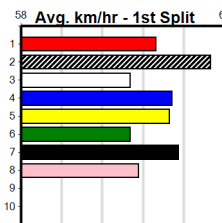

SPORTSBET MAKE IT A MULTI

Distance: 515m, Race Type: Grade 5, Total Prizemoney: $8,785

1st: $5,900, 2nd: $1,820, 3rd: $915, 4th: $150

10

9:29PM

(VIC time)

PAW GRADY (3) caught the eye here two runs back and he will appreciate the pace drawn in one and two. CHAVERO (2) is a nice prospect and he will be better for the run here last time. BLUE KERMARO (5) just needs luck early on

Watchdog Tips:

3

2

5

4

Bet:

Win 3