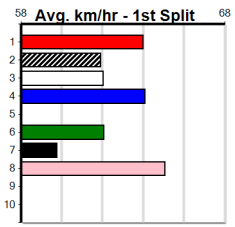

PHOTO MAN AT STUD (1-3 WINS)

Distance: 595m, Race Type: Restricted Win, Total Prizemoney: $10,095
1st: $6,800, 2nd: $2,095, 3rd: $1,050, 4th: $150

5

7:34PM

(VIC time)

VISTA ARGON (1) was a strong 34.28 winner here two runs back and he looks well graded again.
THESTRAL (3) can sizzle mid race and he will be better for the run here two starts back. PAW
FLASH (6) just needs a little room early on

Watchdog Tips: **1** **3** **6** **4** **Bet:** **Trifecta 1/3,4,6/3,4,6,8 ($10 - 111.11%)**