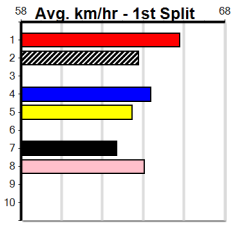

SPORTSBET NOBODY DOES IT EASIER

Distance: 515m, Race Type: Grade 7, Total Prizemoney: $8,785
1st: $5,900, 2nd: $1,820, 3rd: $915, 4th: $150

1
6:29PM
(VIC time)

MY HUMMINGBIRD (4) was simply brilliant when scoring here in her Vic debut and she will appreciate the smaller line-up. GALLOPING RED (2) has been consistent to date and he will appreciate the vacant draws on either side. GRAB THE GOLD (8) has claims

Watchdog Tips: **4** **2** **8** **7** **Bet:** **Trifecta 4/2/7,8 ($10 - 500%)**