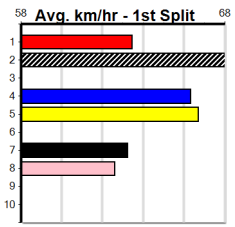

Distance: 715m, Race Type: Grade 5, Total Prizemoney: $10,095
1st: $6,800, 2nd: $2,095, 3rd: $1,050, 4th: $150

4

7:19PM

(VIC time)

WILD CASH (2) has turned in some stellar performances of late and he will appreciate the drop in class tonight. STELLA GIRL (4) is a powerful type and she will appreciate the smaller line-up. JEREMY SPOKE (1) can run a cheeky race

Watchdog Tips: **2** **4** **1** **8** **Bet:** **Trifecta 2/1,4/1,4,8 ($10 - 250%)**

1	JEREMY SPOKE [5]	<i>One paced but is racing well enough, respect</i>	$14.00	Winning Boxes											
BK D	Aug-21 NEED MY MONEYNOW	LITTLE BIT SLICK		<table border="1"> <tr><th>1</th><th>2</th><th>3</th><th>4</th><th>5</th><th>6</th><th>7</th><th>8</th></tr> <tr><td>1</td><td>1</td><td>1</td><td>1</td><td>1</td><td>6</td><td></td><td></td></tr> <tr><td>Prize</td><td colspan="7">$23,460.00</td></tr> <tr><td>Best</td><td colspan="7">42.71</td></tr> <tr><td>Starts</td><td colspan="7">53-4-9-11</td></tr> <tr><td>Trk/Dst</td><td colspan="7">3-0-1-1</td></tr> <tr><td>APM</td><td colspan="7">$8939</td></tr> </table>											
Trainer: Rowan Wagenaar (Langwarrin)															
3rd (3)	34.3	460	WGL R6	08-Aug-24	26.43	26.06	2.75	LASTON ANGELO (26.25)	S/874	.	.	.	6.83	$25.50	T3-5
1st (2)	34.4	515	SAP R6	12-Aug-24	30.03	29.27	3.5	LSIR NATHAN (30.27)	M/8531	.	.	.	5.37	$7.30	5F
3rd (5)	34.2	600	MEA R3	17-Aug-24	34.80	34.42	5.50	SHADOWS OF BLUE (34.42)	M/4444	.	.	.	9.22	$37.50	RW
4th (5)	34.4	715	SAP R5	26-Aug-24	42.71	42.22	7.00	LCANYA STRIKER (42.22)	M/6544	.	.	.	6.35	$5.20	RW
Owner(s): Flight Facilities (SYN), R Wagenaar, A Wagenaar															

2	WILD CASH [5]	<i>Drops in class, sets a cracking pace, yes</i>	$1.50	Winning Boxes											
BK D	Apr-21 MY REDEEMER	FLYING SMOOTH		<table border="1"> <tr><th>1</th><th>2</th><th>3</th><th>4</th><th>5</th><th>6</th><th>7</th><th>8</th></tr> <tr><td>2</td><td>1</td><td></td><td></td><td></td><td>2</td><td>2</td><td>1</td></tr> <tr><td>Prize</td><td colspan="7">$78,640.00</td></tr> <tr><td>Best</td><td colspan="7">42.05</td></tr> <tr><td>Starts</td><td colspan="7">53-9-16-9</td></tr> <tr><td>Trk/Dst</td><td colspan="7">9-1-1-1</td></tr> <tr><td>APM</td><td colspan="7">$30757</td></tr> </table>											
Trainer: Kim Erenshaw (Junction Village)															
7th (7)	31.7	715	SAN R9	08-Aug-24	42.28	41.72	6.50	LAUNT VIRGINIA (41.84)	M/3556	.	.	.	6.16	$42.80	SF
4th (5)	32.1	715	SAN R5	15-Aug-24	42.41	41.85	8.50	SHAKE AND BAKE (41.85)	M/4554	.	.	.	6.27	$13.40	X45
3rd (6)	31.7	595	SAN R8	22-Aug-24	34.36	34.19	2.50	LDRIILL SERGEANT (34.19)	Q/3343	.	.	.	9.41	$19.50	5
2nd (1)	31.7	600	MEP R8	28-Aug-24	34.40	33.97	6.50	LETHANOL WATER (33.97)	M/2222	.	.	.	9.03	$5.00	X45
Owner(s): T Erenshaw															

3	*** VACANT BOX ***			Winning Boxes
Trainer:				
Owner(s):				

4	STELLA GIRL [5]	<i>Better than form, can run all day, major player</i>	$4.00	Winning Boxes											
BK B	Aug-20 ORSON ALLEN	MEPUNGA MIDGET		<table border="1"> <tr><th>1</th><th>2</th><th>3</th><th>4</th><th>5</th><th>6</th><th>7</th><th>8</th></tr> <tr><td>2</td><td>2</td><td>1</td><td>1</td><td>1</td><td>1</td><td></td><td>3</td></tr> <tr><td>Prize</td><td colspan="7">$76,772.50</td></tr> <tr><td>Best</td><td colspan="7">42.07</td></tr> <tr><td>Starts</td><td colspan="7">95-9-13-17</td></tr> <tr><td>Trk/Dst</td><td colspan="7">16-0-2-5</td></tr> <tr><td>APM</td><td colspan="7">$8768</td></tr> </table>											
Trainer: Clint Capuano (Anakie)															
4th (6)	26.0	600	MEA R7	03-Aug-24	35.11	34.28	9.00	KING OWEN (34.51)	M/7884	.	.	.	9.31	$55.50	X45
5th (7)	26.1	660	BAL R8	07-Aug-24	38.98	38.32	9.50	WINDSOR GIRL (38.32)	M/4445	.	.	.	13.23	$14.80	5
4th (7)	26.1	730	MEA R8	17-Aug-24	42.94	42.67	4.00	MEPUNGA SURPRISE (42.67)	M/3333	.	.	.	5.03	$29.60	5
4th (3)	26.2	680	GEL R6	23-Aug-24	40.04	39.32	11.00	LELLA'S BABE (39.32)	M/6544	.	.	.	18.99	$23.40	5
Owner(s): A Rippon															

5	DEWANA PAYOUT [5]	*** SCRATCHED ***	$99.00	Winning Boxes											
BK D	May-21 FERNANDO BALE	DEWANA CLASSIC		<table border="1"> <tr><th>1</th><th>2</th><th>3</th><th>4</th><th>5</th><th>6</th><th>7</th><th>8</th></tr> <tr><td>1</td><td>2</td><td>1</td><td>1</td><td></td><td></td><td></td><td>2</td></tr> <tr><td>Prize</td><td colspan="7">$35,270.00</td></tr> <tr><td>Best</td><td colspan="7">42.82</td></tr> <tr><td>Starts</td><td colspan="7">27-6-7-4</td></tr> <tr><td>Trk/Dst</td><td colspan="7">1-0-0-0</td></tr> <tr><td>APM</td><td colspan="7">$7095</td></tr> </table>											
Trainer: Brendan Dewan (Carrum Downs)															
ST (-)	31.3	515	SAP	04-Aug-24	30.56		2.50	Trial Cleared	M/43	.	2of4	.	.	$.	ST
1st (8)	31.6	595	SAP R5	19-Aug-24	34.53	34.53	1.00	INTERNAL AFFAIRS (34.58)	M/6633	.	SW	.	9.52	$2.90	5
3rd (2)	31.4	680	GEL R6	23-Aug-24	39.51	39.32	3.00	LELLA'S BABE (39.32)	M/2222	.	.	.	18.59	$6.50	5
5th (7)	31.8	640	SLE R8	01-Sep-24	37.46	36.97	7.50	LRAYA STAR (36.97)	M/7888	.	.	.	6.33	$4.10	5
Owner(s): DOZUS TWO (SYN), B Dewan, M Dewan															

6	*** VACANT BOX ***			Winning Boxes
Trainer:				
Owner(s):