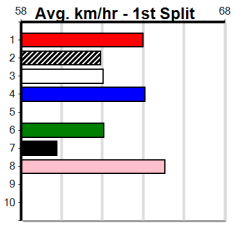

PHOTO MAN AT STUD (1-3 WINS)

Distance: 595m, Race Type: Restricted Win, Total Prizemoney: $10,095
1st: $6,800, 2nd: $2,095, 3rd: $1,050, 4th: $150

5

7:34PM
(VIC time)

VISTA ARGON (1) was a strong 34.28 winner here two runs back and he looks well graded again.
THESTRAL (3) can sizzle mid race and he will be better for the run here two starts back. PAW
FLASH (6) just needs a little room early on

Watchdog Tips: **1** **3** **6** **4** **Bet:** **Trifecta 1/3,4,6/3,4,6,8 ($10 - 111.11%)**