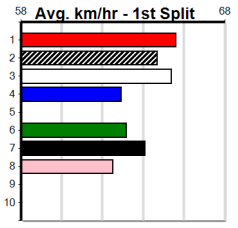

GREYHOUNDS ENTERTAINMENT

Distance: 515m, Race Type: Grade 6, Total Prizemoney: $8,785
1st: $5,900, 2nd: $1,820, 3rd: $915, 4th: $150

2

6:29PM

(VIC time)

PAW FREDRICK (2) has raced extremely well here to date and he is armed with an electric turn of foot. VISTA YTTIRIUM (1) led for a long way two runs back and he is suited back to this journey. PAW MANTRA (3) continues to improve with each run

Watchdog Tips: **2** **1** **3** **7** **Bet:** **Win 2**