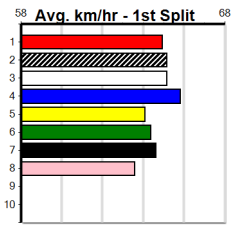

11

9:54PM

(VIC time)

ASTON FIGARO (4) was brilliant when placed here two runs back and he can go one better tonight.
RAVEN PETER (3) is showing plenty of promise and he will be in the firing line throughout. MY
BONNEVILLE (6) can charge to the line.

Watchdog Tips:

4

3

6

5

Bet:

Win 4