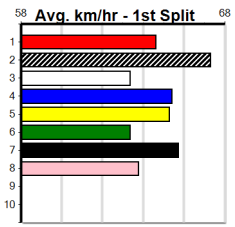

SPORTSBET MAKE IT A MULTI

Distance: 515m, Race Type: Grade 5, Total Prizemoney: $8,785
1st: $5,900, 2nd: $1,820, 3rd: $915, 4th: $150

10

9:29PM

(VIC time)

PAW GRADY (3) caught the eye here two runs back and he will appreciate the pace drawn in one and two. CHAVERO (2) is a nice prospect and he will be better for the run here last time. BLUE KERMARO (5) just needs luck early on

Watchdog Tips:

3

2

5

4

Bet:

Win 3