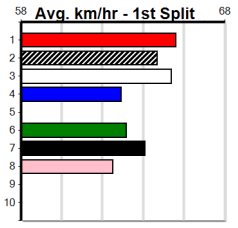

GREYHOUNDS ENTERTAINMENT

Distance: 515m, Race Type: Grade 6, Total Prizemoney: $8,785
1st: $5,900, 2nd: $1,820, 3rd: $915, 4th: $150

2

6:48PM

(VIC time)

PAW FREDRICK (2) has raced extremely well here to date and he is armed with an electric turn of foot. VISTA YTTTRIUM (1) led for a long way two runs back and he is suited back to this journey. PAW MANTRA (3) continues to improve with each run

Watchdog Tips: **2** **1** **3** **7** **Bet:** **Win 2**