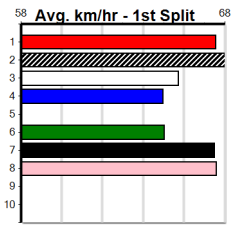

SANDOWN GREYS EVERY MONDAY NIGH

6

7:58PM

(VIC time)

Distance: 595m, Race Type: Mixed 4/5, Total Prizemoney: \$10,375
1st: \$7,000, 2nd: \$2,150, 3rd: \$1,075, 4th: \$150

WEST STAR (1) has recorded two sizzling 600m wins of late and he is drawn to make every post a winner. ASTON COSTELLO (7) has the engine and he just needs some luck through the initial bend. DEDALUS DIGGLE (2) is never too far away