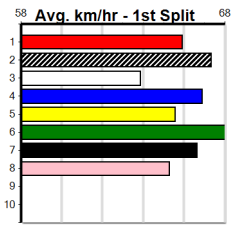

REXEL AUSTRALIA

8

8:43PM

(VIC time)

Distance: 515m, Race Type: Free For All, Total Prizemoney: \$9,055
1st: \$6,100, 2nd: \$1,870, 3rd: \$935, 4th: \$150

SMOOTH PLANE (2) was narrowly beaten in the National Sprint Championship last week and he is drawn to make amends tonight. BAGMAN (1) has been huge in his past two and he is drawn to lead, while FRED ROSE (3) is a nice place bet