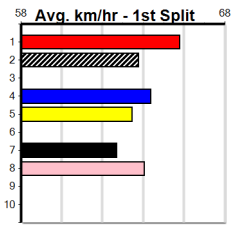

SPORTSBET NOBODY DOES IT EASIER

Distance: 515m, Race Type: Grade 7, Total Prizemoney: $8,785
1st: $5,900, 2nd: $1,820, 3rd: $915, 4th: $150

1
6:08PM
(VIC time)

MY HUMMINGBIRD (4) was simply brilliant when scoring here in her Vic debut and she will appreciate the smaller line-up. SOLO MAN (1) was dominant at Shepparton two runs back and he is drawn to lead for a long way. GALLOPING RED (2) has solid claims

Watchdog Tips: **4** **1** **2** **8** **Bet:** **Win 4**