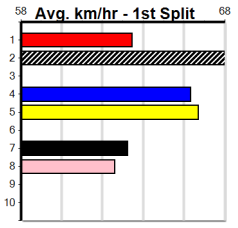

Distance: 715m, Race Type: Grade 5, Total Prizemoney: $10,095
1st: $6,800, 2nd: $2,095, 3rd: $1,050, 4th: $150

4

7:13PM

(VIC time)

WILD CASH (2) has turned in some stellar performances of late and he will appreciate the drop in class tonight. DEWANA PAYOUT (5) has been impressive since resuming from a spell and he will appreciate the smaller line-up. STELLA GIRL (4) has claims

Watchdog Tips: 2 5 4 1 **Bet:** Win 2

Form	Box	Weight	Dist	Track	Date	Time	BON	Margin	1st/2nd (Time)	PIR	Checked	Comment	W/R	Split 1	S/P	Grade	
1	JEREMY SPOKE [5]	<i>One paced but is racing well enough, respect</i>															
BK	D	Aug-21 NEED MY MONEYNOW															
Trainer: Rowan Wagenaar (Langwarrin) LITTLE BIT SLICK $14.00																	
3rd	(3)	34.3	460	WGL	R6	08-Aug-24	26.43	26.06	2.75LASTON ANGELO (26.25)	S/874	.	.	.	6.83	$25.50	T3-5	
1st	(2)	34.4	515	SAP	R6	12-Aug-24	30.03	29.27	3.5LSIR NATHAN (30.27)	M/8531	.	.	.	5.37	$7.30	5F	
3rd	(5)	34.2	600	MEA	R3	17-Aug-24	34.80	34.42	5.50LSHADOWS OF BLUE (34.42)	M/4444	.	.	.	9.22	$37.50	RW	
4th	(5)	34.4	715	SAP	R5	26-Aug-24	42.71	42.22	7.00LCANYA STRIKER (42.22)	M/6544	.	.	.	6.35	$5.20	RW	
Owner(s): Flight Facilities (SYN), R Wagenaar, A Wagenaar																	

Winning Boxes							
1	2	3	4	5	6	7	8
1	1	1	1	1	6		
Prize				$23,460.00			
Best				42.71			
Starts				53-4-9-11			
Trk/Dst				3-0-1-0			
APM				$8939			

Form	Box	Weight	Dist	Track	Date	Time	BON	Margin	1st/2nd (Time)	PIR	Checked	Comment	W/R	Split 1	S/P	Grade	
2	WILD CASH [5]	<i>Drops in class, sets a cracking pace, yes</i>															
BK	D	Apr-21 MY REDEEMER															
Trainer: Kim Erenshaw (Junction Village) FLYING SMOOTH $1.90																	
7th	(7)	31.7	715	SAN	R9	08-Aug-24	42.28	41.72	6.50LAUNT VIRGINIA (41.84)	M/3556	.	.	.	6.16	$42.80	SF	
4th	(5)	32.1	715	SAN	R5	15-Aug-24	42.41	41.85	8.50LSHAKE AND BAKE (41.85)	M/4554	.	.	.	6.27	$13.40	X45	
3rd	(6)	31.7	595	SAN	R8	22-Aug-24	34.36	34.19	2.50LDRILL SERGEANT (34.19)	Q/3343	.	.	.	9.41	$19.50	5	
2nd	(1)	31.7	600	MEP	R8	28-Aug-24	34.40	33.97	6.50LETHANOL WATER (33.97)	M/2222	.	.	.	9.03	$5.00	X45	
Owner(s): T Erenshaw																	

Winning Boxes							
1	2	3	4	5	6	7	8
2	1				2	2	1
Prize				$78,640.00			
Best				42.05			
Starts				53-9-16-9			
Trk/Dst				9-1-1-1			
APM				$30757			

Form	Box	Weight	Dist	Track	Date	Time	BON	Margin	1st/2nd (Time)	PIR	Checked	Comment	W/R	Split 1	S/P	Grade	
3	*** VACANT BOX ***																
Trainer: Owner(s):																	

Winning Boxes							
1	2	3	4	5	6	7	8
2	2	1			1		3
Prize				$76,772.50			
Best				42.07			
Starts				95-9-13-17			
Trk/Dst				16-0-2-5			
APM				$8768			

Form	Box	Weight	Dist	Track	Date	Time	BON	Margin	1st/2nd (Time)	PIR	Checked	Comment	W/R	Split 1	S/P	Grade	
4	STELLA GIRL [5]	<i>Better than form, can run all day, major player</i>															
BK	B	Aug-20 ORSON ALLEN															
Trainer: Clint Capuano (Anakie) MEPUNGA MIDGET $5.00																	
4th	(6)	26.0	600	MEA	R7	03-Aug-24	35.11	34.28	9.00LKING OWEN (34.51)	M/7884	.	.	.	9.31	$55.50	X45	
5th	(7)	26.1	660	BAL	R8	07-Aug-24	38.98	38.32	9.50LWINDSOR GIRL (38.32)	M/4445	.	.	.	13.23	$14.80	5	
4th	(7)	26.1	730	MEA	R8	17-Aug-24	42.94	42.67	4.00LMEPUNGA SURPRISE (42.67)	M/3333	.	.	.	5.03	$29.60	5	
4th	(3)	26.2	680	GEL	R6	23-Aug-24	40.04	39.32	11.00LELLA'S BABE (39.32)	M/6544	.	.	.	18.99	$23.40	5	
Owner(s): A Rippon																	

Winning Boxes							
1	2	3	4	5	6	7	8
2	2	1			1		3
Prize				$76,772.50			
Best				42.07			
Starts				95-9-13-17			
Trk/Dst				16-0-2-5			
APM				$8768