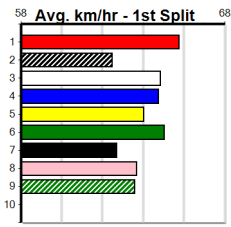

EDWARDS ELECTRICAL

Distance: 450m, Race Type: Grade 5, Total Prizemoney: $2,925
1st: $1,950, 2nd: $600, 3rd: $300, 4th: $75

6

7:18PM

(VIC time)

PAW JULIA (3) has been dominant in her past two and a clear run early can see her score again.
SIN CITY MARV (4) is better than his past two runs and he should follow the three across early on.
OBSTROPALOUS (8) can show some improvement.

Watchdog Tips: **3** **4** **8** **7** **Bet:** **Box Quinella 3,4,8 ($10 for 333.33%)**