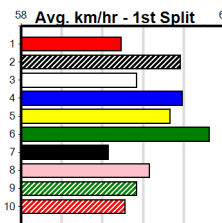

CASSIGN DESIGN

Distance: 390m, Race Type: Grade 5, Total Prizemoney: $2,925
1st: $1,950, 2nd: $600, 3rd: $300, 4th: $75

5

6:58PM
(VIC time)

NATALIE BALE (6) is armed with a dazzling turn of foot and she can light them up as they head through the bend. CORTEZ BALE (2) has a good record here and he can settle near the speed. SAINT MICK (8) is another who goes well here.

Watchdog Tips: **6** **2** **8** **5** **Bet:** **Win 6**