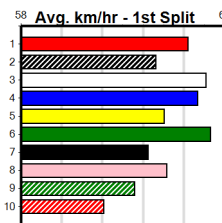

BROAD TREE CARE

Distance: 390m, Race Type: Mixed 4/5, Total Prizemoney: $3,360
1st: $2,250, 2nd: $690, 3rd: $345, 4th: $75

7

7:43PM
(VIC time)

LEKTRA TONY (1) has been luckless since his brilliant 21.93 win here and he is drawn to regain some confidence. MYOLA NICK (6) is racing with confidence and he will pressure the red for most of the journey. LET'S WIN OLLIE (3) continues to impress

Watchdog Tips: **1** **6** **3** **2** **Bet:** **Win 1**

Form	Box	Weight	Dist	Track	Date	Time	BON	Margin	1st/2nd (Time)	PIR	Checked	Comment	W/R	Split 1	S/P	Grade	Winning Boxes															
1 LEKTRA TONY [4]																	<i>Slashing 21.93 winner here, hard to hold out</i>															
F D Apr-22 HOUDINI BOY																	LEKTRA JENA								$2.80							
Trainer: Catherine Roberts (Terang)																	BEST BET								Prize $17,615.00							
1st (8) 31.4 390 WBL R10 01-Aug-24 21.93 21.93 5.00LDANE MULLANE (22.27) Q/11 . . . SW 8.44 $3.80 5																	2.93								Best 21.93							
2nd (8) 31.8 425 BEN R9 09-Aug-24 24.12 23.88 1.5LGLAS LANTERN (24.03) M/432 . . . . 6.62 $10.20 X45																	23.88								Starts 37-9-8-1							
5th (2) 31.7 450 WBL R6 15-Aug-24 25.67 25.23 6.00LTORNADO TAHLIA (25.28) S/544 . . . . 6.59 $4.50 X45																	25.23								Trk/Dst 10-3-1-0							
6th (2) 31.6 390 BAL R11 21-Aug-24 22.68 22.10 6.00LTIGGERLONG GAS (22.29) M/56 . . . . 8.65 $4.90 X45																	22.10								APM $8735							
Owner(s): M Roberts																																

2 LALA TURBO [4]																	<i>Strong type, scrapes the paint, keep safe</i>															
BK D May-21 KC AND ALL																	LALA SHIM								$7.00							
Trainer: Catherine Roberts (Terang)																									Prize $26,925.00							
2nd (7) 37.2 400 MTG R10 07-Jul-24 22.93 22.64 4.25LEKTRA TONY (22.64)																	22.64								Best 22.12							
F (1) 37.2 390 WBL R11 11-Jul-24 0.00 21.94 .PURSUIT (22.36) S/88 . . . V28 . 11.04 $2.30 5																	21.94								Starts 70-13-10-7							
1st (1) 36.2 390 WBL R3 15-Aug-24 22.12 21.75 3.25LMATTY BOY (22.34) M/52 . . . . 8.79 $4.10 5																	21.75								Trk/Dst 3-1-1-0							
2nd (2) 36.2 390 BAL R12 21-Aug-24 22.64 22.10 6.00LSPRING AMMO (22.25) M/62 . . . . 8.69 $3.50 5																	22.10								APM $7504							
Owner(s): C Roberts																																

3 LET'S WIN OLLIE (NSW)[4]																	<i>Showing promise, has early speed, threat</i>															
BK D May-22 WOW																	LET'S WIN MEISHA								$5.00							
Trainer: Jason Sharp (Lara)																									Prize $20,010.00							
1st (6) 31.5 400 GEL R11 02-Aug-24 22.73 22.54 0.50LRIVIERA BALE (22.76) M/12 . . . . 8.42 $4.90 X45																	22.54								Best 22.16							
2nd (3) 31.8 400 WGL R5 09-Aug-24 22.58 22.22 5.50LDOCHERTY (22.22) M/22 . . . . 8.25 $7.50 X45																	22.22								Starts 23-9-1-5							
3rd (3) 31.6 390 WBL R10 15-Aug-24 22.20 21.75 6.50LLEO BALE (21.75) M/33 . . . . 8.61 $4.10 FFA																	21.75								Trk/Dst 3-2-0-1							
7th (5) 31.5 400 WGL R10 30-Aug-24 23.20 22.57 7.50LASTON CORLEONE (22.70) S/77 . . . . 8.60 $6.10 FFA																	22.57								APM $10572							
Owner(s): E Burrett																																

4 MATTY BOY [4]																	<i>Got all the breaks last time, prefer to watch</i>															
BK D Aug-21 SHIMA SHINE																	MEPUNGA MIDGET								$16.00							
Trainer: Ashley Mcdowall (Nullawarre)																									Prize $12,800.00							
7th (3) 31.5 390 WBL R9 08-Aug-24 22.74 21.85 13.00LTORNADO TAHLIA (21.85) M/87 . . . . 9.02 $46.80 X34																	21.85								Best 22.29							
2nd (8) 31.2 390 WBL R3 15-Aug-24 22.34 21.75 3.25LALA TURBO (22.12) M/11 . . . . 8.51 $3.90 5																	21.75								Starts 30-7-2-3							
3rd (5) 31.2 390 WBL R12 22-Aug-24 22.37 21.96 2.00LSHAKA GOES BANG (22.24) Q/11 . . . . 8.50 $4.20 5																	21.96								Trk/Dst 10-2-1-1							
1st (1) 31.0 390 WBL R4 29-Aug-24 22.29 22.08 1.25LASTON OPHELIA (22.37) Q/11 . . . . 8.58 $5.40 5																	22.08								APM $5348							
Owner(s): A Rippon