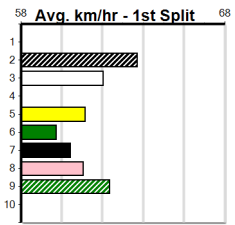

MACEY'S BISTRO

Distance: 450m, Race Type: Maiden, Total Prizemoney: $2,535
1st: $1,680, 2nd: $520, 3rd: $260, 4th: $75

1

5:36PM
(VIC time)

CONROY PARK (8) has been impressive in her past two and she has the speed to cross and lead throughout. INFRA ROCK (7) has been solidly placed in his two runs to date and he can work into the mix mid race. LEKTRA TWYLA (3) can run a cheeky race

Watchdog Tips:

8

7

3

4

Bet:

Win 8

Form	Box	Weight	Dist	Track	Date	Time	BON	Margin	1st/2nd (Time)	PIR	Checked	Comment	W/R	Split 1	S/P	Grade	
1																	
ZIPPING TAMIKA (NSW)[M] <i>Well bred, in good hands, watch betting moves</i>																	
BE	B				Dec-22		ASTON RUPEE										
Trainer: Robert Camilleri (Lara) $4.00																	
Owner(s): Hallinan Hallinan (SYN), M Hallinan, F Hallinan																	
<table border="1" style="float: right;"> <thead> <tr><th colspan="8">Winning Boxes</th></tr> <tr><th>1</th><th>2</th><th>3</th><th>4</th><th>5</th><th>6</th><th>7</th><th>8</th></tr> </thead> <tbody> <tr><td>Prize</td><td></td><td></td><td></td><td></td><td></td><td></td><td></td></tr> <tr><td>Best</td><td></td><td></td><td></td><td></td><td></td><td></td><td></td></tr> <tr><td>Starts</td><td></td><td></td><td></td><td></td><td></td><td></td><td></td></tr> <tr><td>Trk/Dst</td><td></td><td></td><td></td><td></td><td></td><td></td><td></td></tr> <tr><td>APM</td><td></td><td></td><td></td><td></td><td></td><td></td><td></td></tr> </tbody> </table>																	
2																	
WHIPPING ALONG [M] <i>Resuming, may need the run, next time</i>																	
BD	D				Mar-22		TOMMY SHELBY										
Trainer: Peter Crawley (Mortlake) $16.00																	
Owner(s): S Negrello																	
<table border="1" style="float: right;"> <thead> <tr><th colspan="8">Winning Boxes</th></tr> <tr><th>1</th><th>2</th><th>3</th><th>4</th><th>5</th><th>6</th><th>7</th><th>8</th></tr> </thead> <tbody> <tr><td>Prize</td><td></td><td></td><td></td><td></td><td></td><td></td><td></td></tr> <tr><td>Best</td><td></td><td></td><td></td><td></td><td></td><td></td><td></td></tr> <tr><td>Starts</td><td></td><td></td><td></td><td></td><td></td><td></td><td></td></tr> <tr><td>Trk/Dst</td><td></td><td></td><td></td><td></td><td></td><td></td><td></td></tr> <tr><td>APM</td><td></td><td></td><td></td><td></td><td></td><td></td><td></td></tr> </tbody> </table>																	
3																	
LEKTRA TWYLA [M] <i>Solid effort two runs back, can threaten</i>																	
BK	B				Nov-22		ZACK MONELLI										
Trainer: Philip Lenehan (Toolong) $7.50																	
Owner(s): P Lenehan																	
<table border="1" style="float: right;"> <thead> <tr><th colspan="8">Winning Boxes</th></tr> <tr><th>1</th><th>2</th><th>3</th><th>4</th><th>5</th><th>6</th><th>7</th><th>8</th></tr> </thead> <tbody> <tr><td>Prize</td><td></td><td></td><td></td><td></td><td></td><td></td><td></td></tr> <tr><td>Best</td><td></td><td></td><td></td><td></td><td></td><td></td><td></td></tr> <tr><td>Starts</td><td></td><td></td><td></td><td></td><td></td><td></td><td></td></tr> <tr><td>Trk/Dst</td><td></td><td></td><td></td><td></td><td></td><td></td><td></td></tr> <tr><td>APM</td><td></td><td></td><td></td><td></td><td></td><td></td><td></td></tr> </tbody> </table>																	
4																	
GINA RHODE [M] <i>In astute hands, bred for speed, keep safe</i>																	
BEF	B				Feb-23		FERAL FRANKY										
Trainer: Norman Mccullagh (Warrnambool) $4.80																	
Owner(s): N Mccullagh																	
<table border="1" style="float: right;"> <thead> <tr><th colspan="8">Winning Boxes</th></tr> <tr><th>1</th><th>2</th><th>3</th><th>4</th><th>5</th><th>6</th><th>7</th><th>8</th></tr> </thead> <tbody> <tr><td>Prize</td><td></td><td></td><td></td><td></td><td></td><td></td><td></td></tr> <tr><td>Best</td><td></td><td></td><td></td><td></td><td></td><td></td><td></td></tr> <tr><td>Starts</td><td></td><td></td><td></td><td></td><td></td><td></td><td></td></tr> <tr><td>Trk/Dst</td><td></td><td></td><td></td><td></td><td></td><td></td><td></td></tr> <tr><td>APM</td><td></td><td></td><td></td><td></td><td></td><td></td><td></td></tr> </tbody> </table>																	
5																	
PINEAPPLE JUICE [M] <i>Drawn to find early bother, prefer to watch</i>																	
F	D				Jan-22		ALLEN DEED										
Trainer: Samantha Hooke (Bushfield) $21.00																	
Owner(s): S Hooke