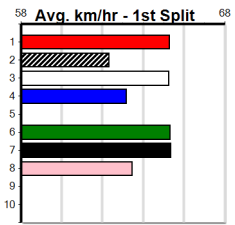

SPORTSBET (1-4 WINS) HT2

Distance: 390m, Race Type: Restricted Win Heat, Total Prizemoney: $2,925
1st: $1,950, 2nd: $600, 3rd: $300, 4th: $75

4

6:36PM

(VIC time)

ALL TALKER (6) is armed with a dazzling turn of foot and he will continue to get stronger with more racing. ASTON AMISHA (4) was never headed at Shepparton and she will be in the mix once again. MORAINIE MILEY (3) can run a cheeky race.

Watchdog Tips:

6

4

3

8

Bet:

Win 6