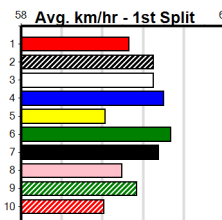

PADDY WANTS PATS

Distance: 390m, Race Type: Grade 5, Total Prizemoney: $2,925
1st: $1,950, 2nd: $600, 3rd: $300, 4th: $75

12

9:35PM

(VIC time)

FENTONS RISE (7) was never headed here two runs back and she will prove hard to reel in again.
MYOLA SUNRISE (6) has been placed in four of her past five and she can settle on the speed.
SCOTT TO BURN (2) has solid claims

Watchdog Tips: **7** **6** **2** **3** **Bet:** **Win 7**