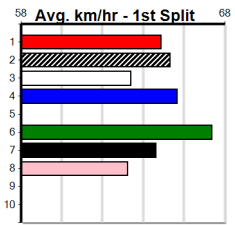

SPORTSBET (1-4 WINS) HT4

Distance: 390m, Race Type: Restricted Win Heat, Total Prizemoney: \$2,925
1st: \$1,950, 2nd: \$600, 3rd: \$300, 4th: \$75

10

8:49PM

(VIC time)

DRAGONELLE (6) has a top record here to date and she can light them up soon after box rise. BIG SOLOMONA (1) is another who goes well here and he is drawn to be prominent throughout. LUCY JANE (2) is never too far away