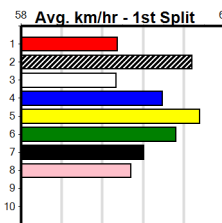

SPORTSBET (1-4 WINS) HT1

Distance: 390m, Race Type: Restricted Win Heat, Total Prizemoney: \$2,925

1st: \$1,950, 2nd: \$600, 3rd: \$300, 4th: \$75

3

6:11PM

(VIC time)

XISAN BALE (2) was never headed in his top 22.59 Geelong win and he should prove hard to reel in again. LOCHINVAR RUBY (3) has a solid turn of foot and she can follow the two through early on. MAC AND CHEESE (5) is showing promise.