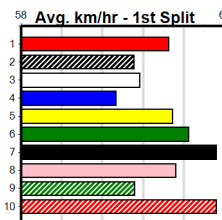

MATKO HIRE

Distance: 390m, Race Type: Grade 5, Total Prizemoney: $2,925
1st: $1,950, 2nd: $600, 3rd: $300, 4th: $75

11

9:14PM
(VIC time)

MYOLA THUNDER (8) has had little luck in stronger company of late and he is drawn to get the breaks tonight. FRONT COVER (7) has the speed to cross and lead and she will give a great sight. XYLUS BALE (6) has a good record here.

Watchdog Tips: **8** **7** **6** **1** Bet: **Win 8**