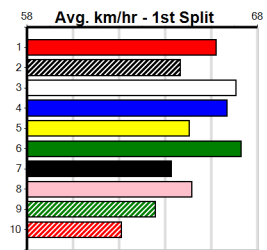

BROAD TREE CARE

Distance: 390m, Race Type: Mixed 4/5, Total Prizemoney: $3,360
1st: $2,250, 2nd: $690, 3rd: $345, 4th: $75

LEKTRA TONY (1) has been luckless since his brilliant 21.93 win here and he is drawn to regain some confidence. MYOLA NICK (6) is racing with confidence and he will pressure the red for most of the journey. LET'S WIN OLLIE (3) continues to impress

Watchdog Tips: 1 6 3 2 Bet: Win 1

LEKTRA TONY [4] Slashing 21.93 winner here, hard to hold out $2.80
Owner(s): M Roberts
Winning Distances: < 300m (0) 300 - 399m (3) 400 - 499m (6) 500 - 599m (0) 600 - 699m (0) > 700m (0)
Box History table and Prize Best information.

LALA TURBO [4] Strong type, scrapes the paint, keep safe $7.00
Owner(s): C Roberts
Winning Distances: < 300m (0) 300 - 399m (1) 400 - 499m (11) 500 - 599m (1) 600 - 699m (0) > 700m (0)
Box History table and Prize Best information.

LET'S WIN OLLIE (NSW)[4] Showing promise, has early speed, threat $5.00
Owner(s): E Burrett
Winning Distances: < 300m (0) 300 - 399m (3) 400 - 499m (6) 500 - 599m (0) 600 - 699m (0) > 700m (0)
Box History table and Prize Best information.

MATTY BOY [4] Got all the breaks last time, prefer to watch $16.00
Owner(s): A Rippon
Winning Distances: < 300m (0) 300 - 399m (2) 400 - 499m (5) 500 - 599m (0) 600 - 699m (0) > 700m (0)
Box History table and Prize Best information.

ELANGA [5] *** SCRATCHED *** $99.00
Owner(s): B Robertson-leech
Winning Distances: < 300m (0) 300 - 399m (3) 400 - 499m (7) 500 - 599m (0) 600 - 699m (0) > 700m (0)
Box History table and Prize Best information.