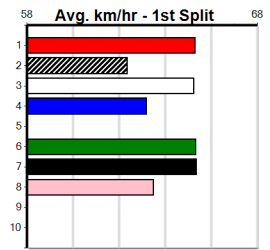

SPORTSBET (1-4 WINS) HT2

4

6:36PM

(VIC time)

Distance: 390m, Race Type: Restricted Win Heat, Total Prizemoney: $2,925
1st: $1,950, 2nd: $600, 3rd: $300, 4th: $75

ALL TALKER (6) is armed with a dazzling turn of foot and he will continue to get stronger with more racing. ASTON AMISHA (4) was never headed at Shepparton and she will be in the mix once again. MORAINÉ MILEY (3) can run a cheeky race.

Watchdog Tips: **6** **4** **3** **8** **Bet:** **Win 6**

1

HARRY CHANA (NSW)[5] **Needs to lead, too much pace out wide** **$8.00**

BK Dog Dec-21 Sire: ZAMBORA BROCKIE Dam: ELEGANT MALT Trainer: Peter Crawley (Mortlake)

Owner(s): INTEGRITY CHASING (SYN), T Cogger, M Cogger

Winning Distances: < 300m (0) 300 - 399m (3) 400 - 499m (0) 500 - 599m (0) 600 - 699m (0) > 700m (0)

Winning Weights: 29.4(1) 30.3(1) 30.4(1)

Pos	Time	Dist	Track	Time	Margin	1st/2nd (Time)	PIR	Checked	Comment	WR	Split 1	S/P	Grade
5th (8)	29.8	400	MTG	R6	23-Jun-24	23.62	22.94	7.50L	TERRIFIC MOLLY (23.09)		11.10	$7.50	6
6th (2)	29.5	410	HOR	R3	21-Jul-24	24.01	23.19	7.00L	ELK (23.53)	Q/25	10.60	$78.50	6G
4th (7)	29.3	400	MTG	R10	28-Jul-24	23.51	22.88	9.00L	MAVIE (22.88)		11.08	$41.00	6
1st (4)	29.4	390	WBL	R10	05-Aug-24	22.42	22.42	3.00L	SAINT JAYDEN (22.62)	M/11	8.70	$4.70	6G
2nd (2)	29.3	400	MTG	R4	11-Aug-24	23.65	22.92	0.75L	ROUGH GIRL MEL (23.59)		11.02	$3.50	6
3rd (5)	29.9	400	MTG	R4	18-Aug-24	23.62	23.05	3.75L	ROUGH BOY RUSS (23.35)		11.10	$7.00	6
4th (7)	30.1	400	MTG	R9	25-Aug-24	23.82	23.05	11.00L	CULBURRA (23.05)		11.20	$10.00	6
4th (4)	29.7	400	GEL	R12	31-Aug-24	23.04	22.30	1.5L	PAW MARVEL (22.96)	Q/25	8.60	$11.30	5

Last 3 wins NOT included above

1st (1)	30.3	390	SHP	R1	01-Apr-24	22.50	21.79	0.25L	WHERE TO NEXT (22.52)	Q/11	8.46	$4.30	M
1st (1)	30.4	390	SHP	R4	05-Apr-24	22.45	21.82	0.50L	AYIA THE SLAYER (22.48)	Q/11	8.47	$4.20	X67

Box History								
Bx	1st	2nd	3rd	4th	5th	6th	7th	8th
1	2							
2		1				1	1	
3								
4	1	1		1				
5			1			2		
6						1		
7		1		2				
8			1		1			1

Prize Best	$6255.00
Starts	22.42(4)-5/8/24
Trk/Dts	18-3-3-2
APM	1-1-0-0
	3301