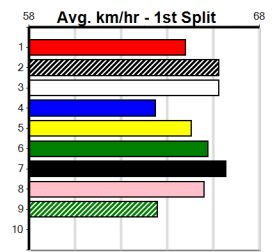

WOOD MOTORCYCLE & MOWER

Distance: 450m, Race Type: Mixed 4/5, Total Prizemoney: $3,360
1st: $2,250, 2nd: $690, 3rd: $345, 4th: $75

DONITA BALE (1) is racing in career best form and she is drawn to lead from go to whoa. LADY JULIA (7) regained some confidence at Geelong and she can really burn early on. ASTON ARETHA (8) has a good strike rate to date.

Watchdog Tips: 1 7 8 5 Bet: Win 1

Form Box Wgt Dist Track Date Time BON Margin 1st/2nd (Time) PIR Checked Comment W/R Split 1 S/P Grade
DONITA BALE (NSW)[5] Airborne at present, ideally drawn, go close $2.80
Owner(s): B Wheeler
Winning Distances: < 300m (0) 300 - 399m (4) 400 - 499m (4) 500 - 599m (0) 600 - 699m (0) > 700m (0)
Box History table and Prize Best Starts Trk/Dts APM

SEPHORA BALE (NSW)[5] Better suited to a slightly longer journey, place $14.00
Owner(s): B Wheeler
Winning Distances: < 300m (0) 300 - 399m (0) 400 - 499m (6) 500 - 599m (6) 600 - 699m (2) > 700m (0)
Box History table and Prize Best Starts Trk/Dts APM

RICKY BOBBY RIOT [4] Front runner, been missing the kick of late, risky $7.50
Owner(s): S Camden-bermingham
Winning Distances: < 300m (0) 300 - 399m (1) 400 - 499m (10) 500 - 599m (9) 600 - 699m (0) > 700m (0)
Box History table and Prize Best Starts Trk/Dts APM

ZARUDE BALE (NSW)[5] Likely to get too far back early, place best $9.00
Owner(s): B Wheeler
Winning Distances: < 300m (0) 300 - 399m (2) 400 - 499m (2) 500 - 599m (0) 600 - 699m (0) > 700m (0)
Box History table and Prize Best Starts Trk/Dts APM

ASTON HORNET [5] Tough draw but is a powerful type, keep safe $10.00
Owner(s): R Borda
Winning Distances: < 300m (0) 300 - 399m (2) 400 - 499m (1) 500 - 599m (2) 600 - 699m (1) > 700m (0)
Box History table and Prize Best Starts Trk/Dts APM