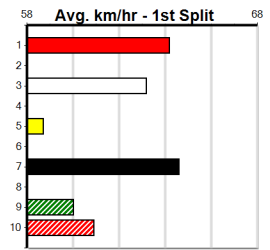

WARRNAMBOOL FENCING SPECIALISTS

2

5:54PM

(VIC time)

Distance: 390m, Race Type: Maiden, Total Prizemoney: $2,535
1st: $1,680, 2nd: $520, 3rd: $260, 4th: $75

GO ME GO (7) has been placed in both runs here and she has the speed to cross and lead throughout. NO DANGER RANGER (6) is a well bred type and he is in good hands, so a forward showing is expected. ASTON CIARRA (1) can race well fresh.

Watchdog Tips: **7** **6** **1** **2** **Bet:** **Win 7**

Box History

Form Box	Wgt	Dist	Track	Date	Time	BON	Margin	1st/2nd (Time)	PIR	Checked	Comment	W/R	Split 1	S/P	Grade		
1	ASTON CIARRA [M] Resuming, showed talent last prep, threat $6.00																
	BK	Bitch		Jan-22		Sire: ASTON DEE BEE		Dam: ASTON CORINNA		Trainer: Aimee Drew (Dennington)							
	Owner(s): R Borda																
	Winning Distances: < 300m (0) 300 - 399m (0) 400 - 499m (0) 500 - 599m (0) 600 - 699m (0) > 700m (0)																
	Winning Weights:																
	6th (2)	29.2	390	WBL	R1	07-Mar-24	23.20	21.79	15.00	ASTON BAHT (22.20)	M/66	.	.	9.14	$17.50	M	
	5th (4)	29.1	400	MTG	R2	30-Jun-24	23.97	22.96	7.00L	ASTON DAWSON (23.47)	.	.	.	11.01	$7.50	XM6	
	2nd (4)	29.2	390	WBL	R1	04-Jul-24	22.66	22.08	2.00L	CUDGEE'S WREN (22.54)	M/42	.	.	W	8.79	$8.60	M
	Last 3 wins NOT included above																
	<table border="1"> <caption>Box History</caption> <thead> <tr> <th>Bx</th> <th>1st</th> <th>2nd</th> <th>3rd</th> <th>4th</th> <th>5th</th> <th>6th</th> <th>7th</th> <th>8th</th> </tr> </thead> <tbody> <tr><td>1</td><td></td><td></td><td></td><td></td><td></td><td></td><td></td><td></td></tr> <tr><td>2</td><td></td><td></td><td></td><td></td><td></td><td>1</td><td></td><td></td></tr> <tr><td>3</td><td></td><td></td><td></td><td></td><td></td><td></td><td></td><td></td></tr> <tr><td>4</td><td>1</td><td></td><td></td><td></td><td>1</td><td></td><td></td><td></td></tr> <tr><td>5</td><td></td><td></td><td></td><td></td><td></td><td></td><td></td><td></td></tr> <tr><td>6</td><td></td><td></td><td></td><td></td><td></td><td></td><td></td><td></td></tr> <tr><td>7</td><td></td><td></td><td></td><td></td><td></td><td></td><td></td><td></td></tr> <tr><td>8</td><td></td><td></td><td></td><td></td><td></td><td></td><td></td><td></td></tr> <tr> <td>Prize Best</td> <td colspan="6"></td> <td>$520.00</td> <td colspan="2"></td> </tr> <tr> <td>Starts</td> <td colspan="6"></td> <td>22.66(4)</td> <td colspan="2">-4/7/24</td> </tr> <tr> <td>Trk/Dts</td> <td colspan="6"></td> <td>3-0-1-0</td> <td colspan="2"></td> </tr> <tr> <td>APM</td> <td colspan="6"></td> <td>2-0-1-0</td> <td colspan="2">312</td> </tr> </tbody> </table>																

Box History

2	PANAMA RHODE [M] Well bred, in good hands, must keep safe $7.50														
	BK	Bitch		Dec-22		Sire: SUPERIOR PANAMA		Dam: STELLA RHODE		Trainer: Norman Mccullagh (Warrnambool)					
	Owner(s): N Mccullagh														
	Winning Distances: < 300m (0) 300 - 399m (0) 400 - 499m (0) 500 - 599m (0) 600 - 699m (0) > 700m (0)														
	Winning Weights:														
	Last 3 wins NOT included above														
	<table border="1"> <caption>Box History</caption> <thead> <tr> <th>Bx</th> <th>1st</th> <th>2nd</th> <th>3rd</th> <th>4th</th> <th>5th</th> <th>6th</th> <th>7th</th> <th>8th</th> </tr> </thead> <tbody> <tr><td>1</td><td></td><td></td><td></td><td></td><td></td><td></td><td></td><td></td></tr> <tr><td>2</td><td></td><td></td><td></td><td></td><td></td><td></td><td></td><td></td></tr> <tr><td>3</td><td></td><td></td><td></td><td></td><td></td><td></td><td></td><td></td></tr> <tr><td>4</td><td></td><td></td><td></td><td></td><td></td><td></td><td></td><td></td></tr> <tr><td>5</td><td></td><td></td><td></td><td></td><td></td><td></td><td></td><td></td></tr> <tr><td>6</td><td></td><td></td><td></td><td></td><td></td><td></td><td></td><td></td></tr> <tr><td>7</td><td></td><td></td><td></td><td></td><td></td><td></td><td></td><td></td></tr> <tr><td>8</td><td></td><td></td><td></td><td></td><td></td><td></td><td></td><td></td></tr> <tr> <td>Prize Best</td> <td colspan="6"></td> <td>$0</td> <td colspan="2">FSH</td> </tr> <tr> <td>Starts</td> <td colspan="6"></td> <td>0-0-0-0</td> <td colspan="2"></td> </tr> <tr> <td>Trk/Dts</td> <td colspan="6"></td> <td>0-0-0-0</td> <td colspan="2"></td> </tr> <tr> <td>APM</td> <td colspan="6"></td> <td>0</td> <td colspan="2"></td> </tr> </tbody> </table>														

Box History

3	LEKTRA DURAK [M] Still learning, needs room early, prefer to watch $12.00															
	F	Dog		Oct-22		Sire: FERAL FRANKY		Dam: LEKTRA RAINBOW		Trainer: Philip Lenehan (Toolong)						
	Owner(s): P Lenehan															
	Winning Distances: < 300m (0) 300 - 399m (0) 400 - 499m (0) 500 - 599m (0) 600 - 699m (0) > 700m (0)															
	Winning Weights:															
	3rd (2)	31.2	512	MTG	R2	14-Jul-24	31.41	29.70	17.00	BOURNE FRANKY (30.27)	.	.	.	4.66	$3.70	MH
	8th (7)	31.6	512	MTG	R4	21-Jul-24	32.08	29.88	32.00	BOURNE MODEL (29.88)	0	.	VINJ(14)	4.71	$19.00	MF
	8th (2)	31.8	410	HOR	R2	17-Aug-24	24.61	23.09	8.50L	UNITY BALE (24.05)	M/87	.	.	11.00	$14.80	M
	5th (8)	32.3	390	WBL	R2	20-Aug-24	23.50	22.30	14.00	FOGHORN JACK (22.54)	S/76	.	.	9.04	$18.10	M
	2nd (6)	32.2	390	WBL	R2	26-Aug-24	22.92	22.46	1.5L	HARDSTYLE RUBY (22.82)	M/22	.	.	8.93	$66.50	M
Last 3 wins NOT included above																
<table border="1"> <caption>Box History</caption> <thead> <tr> <th>Bx</th> <th>1st</th> <th>2nd</th> <th>3rd</th> <th>4th</th> <th>5th</th> <th>6th</th> <th>7th</th> <th>8th</th> </tr> </thead> <tbody> <tr><td>1</td><td></td><td></td><td></td><td></td><td></td><td></td><td></td><td></td></tr> <tr><td>2</td><td></td><td></td><td></td><td></td><td></td><td></td><td></td><td></td></tr> <tr><td>3</td><td></td><td></td><td>1</td><td></td><td></td><td></td><td></td><td>1</td></tr> <tr><td>4</td><td></td><td></td><td></td><td></td><td></td><td></td><td></td><td></td></tr> <tr><td>5</td><td></td><td></td><td></td><td></td><td></td><td></td><td></td><td></td></tr> <tr><td>6</td><td></td><td></td><td>1</td><td></td><td></td><td></td><td></td><td></td></tr> <tr><td>7</td><td></td><td></td><td></td><td></td><td></td><td></td><td></td><td>1</td></tr> <tr><td>8</td><td></td><td></td><td></td><td></td><td></td><td>1</td><td></td><td></td></tr> <tr> <td>Prize Best</td> <td colspan="6"></td> <td>$485.00</td> <td colspan="2"></td> </tr> <tr> <td>Starts</td> <td colspan="6"></td> <td>22.92(6)</td> <td colspan="2">-26/8/24</td> </tr> <tr> <td>Trk/Dts</td> <td colspan="6"></td> <td>5-0-1-1</td> <td colspan="2"></td> </tr> <tr> <td>APM</td> <td colspan="6"></td> <td>2-0-1-0</td> <td colspan="2">452</td> </tr> </tbody> </table>																

Box History

4	OCEAN SHARNI [M] Dam has produced some capable types, watch $9.00														
	BK	Bitch		Aug-22		Sire: FLYING RICCIARDO		Dam: MOSSY GIRL		Trainer: Glenn Petrie (Crossley)					
	Owner(s): G Petrie														
	Winning Distances: < 300m (0) 300 - 399m (0) 400 - 499m (0) 500 - 599m (0) 600 - 699m (0) > 700m (0)														
	Winning Weights:														
	Last 3 wins NOT included above														
	<table border="1"> <caption>Box History</caption> <thead> <tr> <th>Bx</th> <th>1st</th> <th>2nd</th> <th>3rd</th> <th>4th</th> <th>5th</th> <th>6th</th> <th>7th</th> <th>8th</th> </tr> </thead> <tbody> <tr><td>1</td><td></td><td></td><td></td><td></td><td></td><td></td><td></td><td></td></tr> <tr><td>2</td><td></td><td></td><td></td><td></td><td></td><td></td><td></td><td></td></tr> <tr><td>3</td><td></td><td></td><td></td><td></td><td></td><td></td><td></td><td></td></tr> <tr><td>4</td><td></td><td></td><td></td><td></td><td></td><td></td><td></td><td></td></tr> <tr><td>5</td><td></td><td></td><td></td><td></td><td></td><td></td><td></td><td></td></tr> <tr><td>6</td><td></td><td></td><td></td><td></td><td></td><td></td><td></td><td></td></tr> <tr><td>7</td><td></td><td></td><td></td><td></td><td></td><td></td><td></td><td></td></tr> <tr><td>8</td><td></td><td></td><td></td><td></td><td></td><td></td><td></td><td></td></tr> <tr> <td>Prize Best</td> <td colspan="6"></td> <td>$0</td> <td colspan="2">FSH</td> </tr> <tr> <td>Starts</td> <td colspan="6"></td> <td>0-0-0-0</td> <td colspan="2"></td> </tr> <tr> <td>Trk/Dts</td> <td colspan="6"></td> <td>0-0-0-0</td> <td colspan="2"></td> </tr> <tr> <td>APM</td> <td colspan="6"></td> <td>0</td> <td colspan="2"></td> </tr> </tbody> </table>