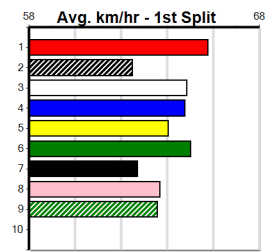

EDWARDS ELECTRICAL

Distance: 450m, Race Type: Grade 5, Total Prizemoney: $2,925
1st: $1,950, 2nd: $600, 3rd: $300, 4th: $75

PAW JULIA (3) has been dominant in her past two and a clear run early can see her score again.
SIN CITY MARV (4) is better than his past two runs and he should follow the three across early on.
OBSTROPALOUS (8) can show some improvement.

Watchdog Tips: 3 4 8 7 Bet: Box Quinella 3,4,8 ($10 for 333.33%)

PURSUIT [5] Beaten in both runs here, prefer to watch $7.00
Owner(s): C Cameron
Sire: CATCH THE THIEF Dam: VELOCITY ANIFRID
Trainer: Peter Crawley (Mortlake)
Box History table and race details.

MORAINO MARCO [5] Handy effort two runs back, can run a drum $9.00
Owner(s): MORAINO (SYN), G Judd, S Judd
Sire: MY REDEEMER Dam: RADIO SILENT
Trainer: Peter Fulton (Ecklin South)
Box History table and race details.

PAW JULIA (NSW)[5] Dominant in her past two, hard to hold out $3.40
Owner(s): B Wheeler
Sire: JS FLAMIN ACE Dam: DYNA ADRIA
Trainer: Robert Camilleri (Lara)
Box History table and race details.

SIN CITY MARV [5] No luck in his past two, danger with a clear run $4.20
Owner(s): A Lie
Sire: FERAL FRANKY Dam: MIYAZAKI
Trainer: Jason Sharp (Lara)
Box History table and race details.

SMOKIN' ARROW [5] Lack of early speed is a worry, prefer to watch $16.00
Owner(s): WINDY PLAINS (SYN), K Quinn, C Gason
Sire: COSMIC RUMBLE Dam: MOSSY GIRL
Trainer: Kevin Quinn (Cundare North)
Box History table and race details.

1

2

3

4

5