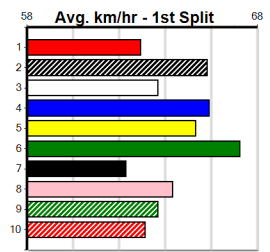

CASSIGN DESIGN

Distance: 390m, Race Type: Grade 5, Total Prizemoney: $2,925
1st: $1,950, 2nd: $600, 3rd: $300, 4th: $75

NATALIE BALE (6) is armed with a dazzling turn of foot and she can light them up as they head through the bend. CORTEZ BALE (2) has a good record here and he can settle near the speed. SAINT MICK (8) is another who goes well here.

Watchdog Tips: 6 2 8 5 Bet: Win 6

SHAKA BIG TONKS [5] Talented but drawn inside out, place best $8.00
BK Dog Aug-19 Sire: DYNA VILLA Dam: GAZER BALE
Owner(s): D Bewley
Trainer: Debbie Bewley (Pentland Hills)
Winning Distances: < 300m (0) 300 - 399m (2) 400 - 499m (20) 500 - 599m (0) 600 - 699m (0) > 700m (0)
Box History table and Prize Best Starts table included.

CORTEZ BALE (NSW)[5] Great effort here two runs back, danger $3.20
BK Dog Feb-22 Sire: BARCIA BALE Dam: IYLEE BALE
Owner(s): A Gurry
Trainer: Andrea Gurry (Nhili)
Winning Distances: < 300m (0) 300 - 399m (4) 400 - 499m (4) 500 - 599m (0) 600 - 699m (0) > 700m (0)
Box History table and Prize Best Starts table included.

DESMONDE [5] Capable but will push up the track, risky $9.00
BK Dog Aug-19 Sire: DYNA VILLA Dam: GAZER BALE
Owner(s): G Jenkin
Trainer: Michael Bewley (Pentland Hills)
Winning Distances: < 300m (0) 300 - 399m (11) 400 - 499m (12) 500 - 599m (0) 600 - 699m (0) > 700m (0)
Box History table and Prize Best Starts table included.

SMART OPERATOR [5] Likely to get crowded early, tough ask $21.00
BK Dog Dec-21 Sire: ALLEN DEED Dam: LITTLE QUEENY
Owner(s): J Cameron
Trainer: John Cameron (Penshurst)
Winning Distances: < 300m (0) 300 - 399m (2) 400 - 499m (3) 500 - 599m (0) 600 - 699m (0) > 700m (0)
Box History table and Prize Best Starts table included.

ELARA BALE (NSW)[5] Solid straight track form of late, keep safe $10.00
BK Bitch Jan-22 Sire: FERAL FRANKY Dam: DYNA DANNA
Owner(s): B Wheeler
Trainer: Robert Camilleri (Lara)
Winning Distances: < 300m (0) 300 - 399m (2) 400 - 499m (5) 500 - 599m (0) 600 - 699m (0) > 700m (0)
Box History table and Prize Best Starts table included.