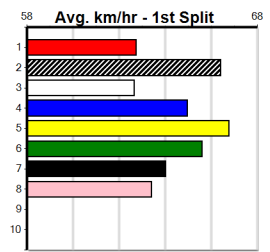

SPORTSBET (1-4 WINS) HT1

Distance: 390m, Race Type: Restricted Win Heat, Total Prizemoney: $2,925
1st: $1,950, 2nd: $600, 3rd: $300, 4th: $75

XISAN BALE (2) was never headed in his top 22.59 Geelong win and he should prove hard to reel in again. LOCHINVAR RUBY (3) has a solid turn of foot and she can follow the two through early on. MAC AND CHEESE (5) is showing promise.

Watchdog Tips: 2 3 5 6 Bet: Win 2

SAINT JAYDEN [6] Lack of early speed is a worry, prefer to watch $12.00
Owner(s): P Byrne
Winning Distances: < 300m (0) 300 - 399m (2) 400 - 499m (0) 500 - 599m (0) 600 - 699m (0) > 700m (0)
Box History table and Prizemoney details.

XISAN BALE (NSW)[5] Never headed two runs back, hard to reel in $2.60
Owner(s): B Wheeler
Winning Distances: < 300m (0) 300 - 399m (0) 400 - 499m (3) 500 - 599m (0) 600 - 699m (0) > 700m (0)
Box History table and Prizemoney details.

LOCHINVAR RUBY (NSW)[5] Strong effort to score at Ballarat, danger $4.00
Owner(s): H Enright
Winning Distances: < 300m (0) 300 - 399m (2) 400 - 499m (1) 500 - 599m (0) 600 - 699m (0) > 700m (0)
Box History table and Prizemoney details.

BELAIR BEE [5] Lack of early speed is a worry, prefer others $14.00
Owner(s): G Wickham
Winning Distances: < 300m (0) 300 - 399m (1) 400 - 499m (3) 500 - 599m (0) 600 - 699m (0) > 700m (0)
Box History table and Prizemoney details.

MAC AND CHEESE [6] Shows promise, pace to burn, can threaten $6.50
Owner(s): A Lie
Winning Distances: < 300m (0) 300 - 399m (0) 400 - 499m (2) 500 - 599m (0) 600 - 699m (0) > 700m (0)
Box History table and Prizemoney details.

1

2

3

4

5