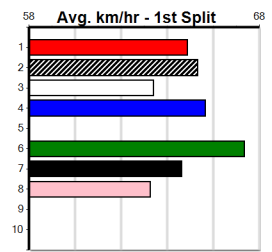

SPORTSBET (1-4 WINS) HT4

Distance: 390m, Race Type: Restricted Win Heat, Total Prizemoney: $2,925
1st: $1,950, 2nd: $600, 3rd: $300, 4th: $75

DRAGONELLE (6) has a top record here to date and she can light them up soon after box rise. BIG SOLOMONA (1) is another who goes well here and he is drawn to be prominent throughout. LUCY JANE (2) is never too far away

Watchdog Tips: 6 1 2 7 Bet: Win 6

Race card for BIG SOLOMONA [5]. Includes dog details, owner, sire, dam, winning distances, and a box history table.

Race card for LUCY JANE [5]. Includes dog details, owner, sire, dam, winning distances, and a box history table.

Race card for RONNY ALLSORTS [7]. Includes dog details, owner, sire, dam, winning distances, and a box history table.

Race card for HARAJUKU LASS [5]. Includes dog details, owner, sire, dam, winning distances, and a box history table.

*** VACANT BOX ***. Includes fields for owner, sire, dam, and trainer.

1

2

3

4

5