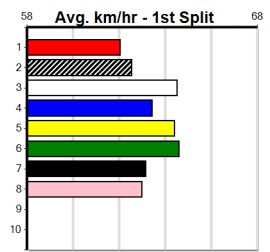

SPORTSBET (1-4 WINS) HT3

9

8:28PM

(VIC time)

Distance: 390m, Race Type: Restricted Win Heat, Total Prizemoney: $2,925
1st: $1,950, 2nd: $600, 3rd: $300, 4th: $75

ENTERTAINMENT (5) has been luckless since his top 22.64 Geelong win and he can make amends tonight. ZERO KILLER (2) has been consistent to date and he should be in the firing line throughout. SHIZUKA (3) should race well fresh.

Watchdog Tips: 5 2 3 6 Bet: Win 5

Form Box MAYBE SPAGHETTI [7] Never too far away here, can run a drum $10.00
Owner(s): B Fulton
Winning Distances: < 300m (0) 300 - 399m (1) 400 - 499m (0) 500 - 599m (0) 600 - 699m (0) > 700m (0)
Box History table and Prize Best Starts table included.

Form Box ZERO KILLER [5] Showing promise, early speed, main danger $2.80
Owner(s): FISHOUNDS (SYN), D Fisher, S Fisher
Winning Distances: < 300m (0) 300 - 399m (1) 400 - 499m (2) 500 - 599m (0) 600 - 699m (0) > 700m (0)
Box History table and Prize Best Starts table included.

Form Box SHIZUKA [5] Resuming, showed promise last prep, threat $7.50
Owner(s): D Carr
Winning Distances: < 300m (0) 300 - 399m (0) 400 - 499m (3) 500 - 599m (0) 600 - 699m (0) > 700m (0)
Box History table and Prize Best Starts table included.

Form Box BELAIR BRAE [5] Hit or miss early, draw is a worry, place $9.00
Owner(s): P Byrne
Winning Distances: < 300m (0) 300 - 399m (3) 400 - 499m (1) 500 - 599m (0) 600 - 699m (0) > 700m (0)
Box History table and Prize Best Starts table included.

Form Box ENTERTAINMENT [6] No luck since his Geelong win, hard to hold out $3.40
Owner(s): The Milkmen (SYN), C Dalli, J Russo
Winning Distances: < 300m (0) 300 - 399m (0) 400 - 499m (2) 500 - 599m (0) 600 - 699m (0) > 700m (0)
Box History table and Prize Best Starts table included.