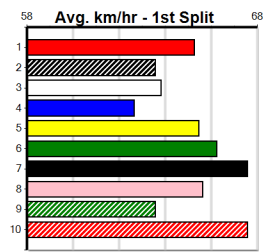

MATKO HIRE

Distance: 390m, Race Type: Grade 5, Total Prizemoney: $2,925
1st: $1,950, 2nd: $600, 3rd: $300, 4th: $75

MYOLA THUNDER (8) has had little luck in stronger company of late and he is drawn to get the breaks tonight. FRONT COVER (7) has the speed to cross and lead and she will give a great sight. XYLUS BALE (6) has a good record here.

Watchdog Tips: 8 7 6 1 Bet: Win 8

EXILED [5] Handy effort two runs back, must keep safe $7.50
BD Dog Nov-20 Sire: BARCIA BALE Dam: ZIPPING POPPY
Owner(s): T Whitford
Trainer: Michael Mitchell (Gnotuk)
Winning Distances: < 300m (0) 300 - 399m (6) 400 - 499m (3) 500 - 599m (0) 600 - 699m (0) > 700m (0)
Winning Weights: 30.1(1) 30.5(1) 30.6(1) 30.7(1) 31.2(1) 31.4(2) 31.7(1) 32.7(1)
Box History table and Prize Best Starts table included.

DR. MATRIX [5] Biks Placed in nine of 14 here, place hope again $9.00
BE Dog Jan-20 Sire: BERNARDO Dam: DR. HARLEE
Owner(s): A Croxford
Trainer: Kevin Quinn (Cundare North)
Winning Distances: < 300m (0) 300 - 399m (0) 400 - 499m (9) 500 - 599m (0) 600 - 699m (0) > 700m (0)
Winning Weights: 29.0(1) 29.1(1) 29.3(1) 29.4(1) 29.5(1) 29.6(2) 29.7(1) 29.8(1)
Box History table and Prize Best Starts table included.

WHISKY MOLLY (NSW)[5] Steady in her Vic debut, needs it easier $12.00
RF Bitch Apr-22 Sire: SUPERIOR PANAMA Dam: SENORITA QUALITY
Owner(s): D Williams
Trainer: Gary Hunt (Cudgee)
Winning Distances: < 300m (0) 300 - 399m (2) 400 - 499m (2) 500 - 599m (0) 600 - 699m (0) > 700m (0)
Winning Weights: 27.4(1) 28.0(1) 28.5(1) 28.6(1)
Box History table and Prize Best Starts table included.

INNER SPIRIT [5] Back in form but this is harder, prefer others $16.00
BD Bitch Feb-21 Sire: SUPERIOR PANAMA Dam: BOBBY SOXER
Owner(s): E Dunscombe
Trainer: Mark McClelland (Lovely Banks)
Winning Distances: < 300m (0) 300 - 399m (2) 400 - 499m (1) 500 - 599m (0) 600 - 699m (0) > 700m (0)
Winning Weights: 25.2(1) 26.4(1) 26.6(1)
Box History table and Prize Best Starts table included.

SEATS TWO [5] Led for a long way last time, place claims $8.00
BK Bitch Jan-22 Sire: FERAL FRANKY Dam: PICTOR LUCY
Owner(s): D Mckenna
Trainer: Gary Hunt (Cudgee)
Winning Distances: < 300m (0) 300 - 399m (4) 400 - 499m (2) 500 - 599m (0) 600 - 699m (0) > 700m (0)
Winning Weights: 27.2(1) 27.3(1) 27.6(1) 27.8(1) 28.0(1) 28.2(1)
Box History table and Prize Best Starts table included.