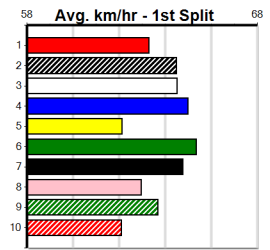

Watchdog Tips: 7 6 2 3 Bet: Win 7

SUTTON'S SKY [5] Needs to lead, can push wide, prefer to watch \$12.00
BK Dog Jan-21 Sire: MEPUNGA BLAZER Dam: EYES ADORABLE
Trainer: Andrea Gurry (Nhill)
Winning Distances: < 300m (0) 300 - 399m (2) 400 - 499m (5) 500 - 599m (0) 600 - 699m (0) > 700m (0)
Winning Weights: 32.3(1) 32.6(1) 33.1(1) 33.3(1) 33.4(1) 33.5(1) 34.0(1)
Box History table and Prize Best Starts table included.