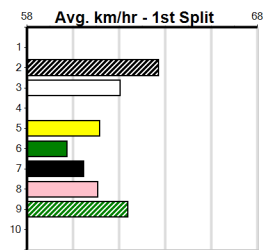

MACEY'S BISTRO

Distance: 450m, Race Type: Maiden, Total Prizemoney: $2,535
1st: $1,680, 2nd: $520, 3rd: $260, 4th: $75

CONROY PARK (8) has been impressive in her past two and she has the speed to cross and lead throughout. INFRA ROCK (7) has been solidly placed in his two runs to date and he can work into the mix mid race. LEKTRA TWYLA (3) can run a cheeky race

Watchdog Tips: 8 7 3 4 Bet: Win 8

ZIPPING TAMIKA (NSW)[M] Well bred, in good hands, watch betting moves $4.00
BE Bitch Dec-22 Sire: ASTON RUPEE Dam: ZIPPING MAGDA
Owner(s): Hallinan Hallinan (SYN), M Hallinan, F Hallinan
Trainer: Robert Camilleri (Lara)

WHIPPING ALONG [M] Resuming, may need the run, next time $16.00
BD Dog Mar-22 Sire: TOMMY SHELBY Dam: LITTLE ZOE
Owner(s): S Negrello
Trainer: Peter Crawley (Mortlake)

LEKTRA TWYLA [M] Solid effort two runs back, can threaten $7.50
BK Bitch Nov-22 Sire: ZACK MONELLI Dam: WON'T STOP HER
Owner(s): P Lenehan
Trainer: Philip Lenehan (Toolong)

GINA RHODE [M] In astute hands, bred for speed, keep safe $4.80
BEF Bitch Feb-23 Sire: FERAL FRANKY Dam: DELTA RHODE
Owner(s): N Mccullagh
Trainer: Norman Mccullagh (Warrnambool)

PINEAPPLE JUICE [M] Drawn to find early bother, prefer to watch $21.00
F Dog Jan-22 Sire: ALLEN DEED Dam: RIXY YA PEST
Owner(s): S Hooke
Trainer: Samantha Hooke (Bushfield)