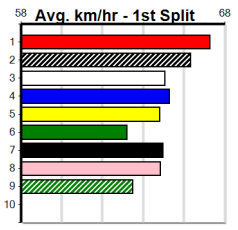

TTS ELECTRICS

Distance: 400m, Race Type: Grade 5, Total Prizemoney: $2,925
1st: $1,950, 2nd: $600, 3rd: $300, 4th: $75

4

8:03PM

(VIC time)

NIMBLE TOMMY (2) would prefer a wider draw but he has a nice turn of foot and he can carve out time when on the arm. COUNTY KILDARE (3) has been luckless since his Horsham win and he can make amends. DIG DAG (6) will be strong in the run home.

Watchdog Tips:

2

3

6

1

Bet:

Win 2