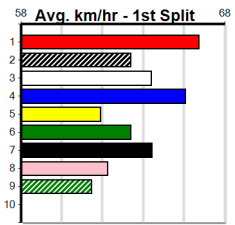

1	2	3	4	5	6	7	8
1	3		1				
Prize	\$16,955.00						
Best	FSTD						
Starts	15-5-1-3						
Trk/Dst	0-0-0-0						
APM	\$6744						

1	2	3	4	5	6	7	8
						1	2
Prize	\$9,500.00						
Best	26.14						
Starts	21-3-4-3						
Trk/Dst	3-1-1-0						
APM	\$5244						

MERV JENNINGS SIGNS (1-3 WINS)

Distance: 460m, Race Type: Restricted Win, Total Prizemoney: \$2,925
1st: \$1,950, 2nd: \$600, 3rd: \$300, 4th: \$75

9

9:48PM

(VIC time)

PAW UTILITY (1) was a devastating 22.42 debut winner here and he will appreciate the slight rise in distance. PAW WINCEY (4) has a nice turn of foot and she should be on the pace from the outset. PAW BERRY (3) must be respected