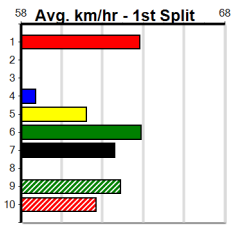

Geelong

THE BECKLEY CENTRE GEELONG

Distance: 460m, Race Type: Maiden, Total Prizemoney: $2,535
1st: $1,680, 2nd: $520, 3rd: $260, 4th: $75

1
7:00PM
(VIC time)

The royally bred GLISTENING (2) is a member of a powerful kennel and she is sure to have plenty of support on debut. PAW OLLIE (1) was far from disgraced when placed on debut and he will be better for the run. REUBEN HILL (3) must be respected

Watchdog Tips:

2

1

3

5

Bet:

Win 2