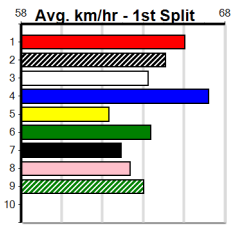

FREE ADMISSION TO ALL RACE MEETS

Distance: 400m, Race Type: Grade 7, Total Prizemoney: $2,925
1st: $1,950, 2nd: $600, 3rd: $300, 4th: $75

11

10:30PM
(VIC time)

CHEMICAL EROSION (4) has turned in some smart performances to date and he should have enough pace to cross and lead. STRAIGHT SPEED (5) trialled well at Ballarat recently and he is expected to fire fresh. COME AND SEE (1) shows promise.

Watchdog Tips: **4** **5** **1** **6** **Bet:** **Win 4**