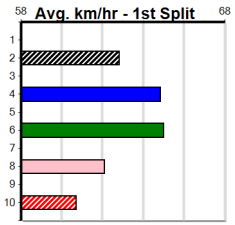

SPORTSBET EVERY DOG HAS ITS DAY

Distance: 400m, Race Type: Maiden, Total Prizemoney: $2,535
1st: $1,680, 2nd: $520, 3rd: $260, 4th: $75

2
7:21PM
(VIC time)

PAW KATTIA (2) has been placed in four of five to date and she has the speed to lead throughout.
MASQUERADE PARTY (6) was placed behind a good one on debut and she will be better for the run.
MIKAELA'S JOY (1) is a well bred type

Watchdog Tips: **2** **6** **1** **3** **Bet:** **Win 2**

Form	Box	Weight	Dist	Track	Date	Time	BON	Margin	1st/2nd (Time)	PIR	Checked	Comment	W/R	Split 1	S/P	Grade
1																
MIKAELA'S JOY (SA)[M]																
<i>Well bred, in good hands, watch betting moves</i>																
BD	B				Feb-23											
Trainer: Lisa Delbridge (Balliang) $4.00																
Owner(s): A Lapinskas																
<table border="1"> <thead> <tr><th colspan="8">Winning Boxes</th></tr> <tr><th>1</th><th>2</th><th>3</th><th>4</th><th>5</th><th>6</th><th>7</th><th>8</th></tr> </thead> <tbody> <tr><td>Prize</td><td></td><td></td><td></td><td></td><td></td><td></td><td></td></tr> <tr><td>Best</td><td></td><td></td><td></td><td></td><td></td><td></td><td></td></tr> <tr><td>Starts</td><td></td><td></td><td></td><td></td><td></td><td></td><td></td></tr> <tr><td>Trk/Dst</td><td></td><td></td><td></td><td></td><td></td><td></td><td></td></tr> <tr><td>APM</td><td></td><td></td><td></td><td></td><td></td><td></td><td></td></tr> </tbody> </table>																
2																
PAW KATTIA (NSW)[M]																
<i>Impressive to date, good muster, go close</i>																
BD	B				Nov-22											
Trainer: Mark Delbridge (Balliang) $3.60																
Owner(s): B Wheeler																
<table border="1"> <thead> <tr><th colspan="8">Winning Boxes</th></tr> <tr><th>1</th><th>2</th><th>3</th><th>4</th><th>5</th><th>6</th><th>7</th><th>8</th></tr> </thead> <tbody> <tr><td>Prize</td><td></td><td></td><td></td><td></td><td></td><td></td><td></td></tr> <tr><td>Best</td><td></td><td></td><td></td><td></td><td></td><td></td><td></td></tr> <tr><td>Starts</td><td></td><td></td><td></td><td></td><td></td><td></td><td></td></tr> <tr><td>Trk/Dst</td><td></td><td></td><td></td><td></td><td></td><td></td><td></td></tr> <tr><td>APM</td><td></td><td></td><td></td><td></td><td></td><td></td><td></td></tr> </tbody> </table>																
3																
CRACKERJACK SCUD [M]																
<i>Member of a promising litter, watch betting</i>																
BK	D				Jan-23											
Trainer: Jordan Cooper (Lethbridge) $4.80																
Owner(s): J Cooper																
<table border="1"> <thead> <tr><th colspan="8">Winning Boxes</th></tr> <tr><th>1</th><th>2</th><th>3</th><th>4</th><th>5</th><th>6</th><th>7</th><th>8</th></tr> </thead> <tbody> <tr><td>Prize</td><td></td><td></td><td></td><td></td><td></td><td></td><td></td></tr> <tr><td>Best</td><td></td><td></td><td></td><td></td><td></td><td></td><td></td></tr> <tr><td>Starts</td><td></td><td></td><td></td><td></td><td></td><td></td><td></td></tr> <tr><td>Trk/Dst</td><td></td><td></td><td></td><td></td><td></td><td></td><td></td></tr> <tr><td>APM</td><td></td><td></td><td></td><td></td><td></td><td></td><td></td></tr> </tbody> </table>																
4																
ALWAYS LOYAL [M]																
<i>Showed improvement last time, place claims</i>																
BD	B				Oct-22											
Trainer: Angela Langton (Anakie) $10.00																
Owner(s): CHAMPAGNE PTN (SYN), S Smith, A Langton																
<table border="1"> <thead> <tr><th colspan="8">Winning Boxes</th></tr> <tr><th>1</th><th>2</th><th>3</th><th>4</th><th>5</th><th>6</th><th>7</th><th>8</th></tr> </thead> <tbody> <tr><td>Prize</td><td></td><td></td><td></td><td></td><td></td><td></td><td></td></tr> <tr><td>Best</td><td></td><td></td><td></td><td></td><td></td><td></td><td></td></tr> <tr><td>Starts</td><td></td><td></td><td></td><td></td><td></td><td></td><td></td></tr> <tr><td>Trk/Dst</td><td></td><td></td><td></td><td></td><td></td><td></td><td></td></tr> <tr><td>APM</td><td></td><td></td><td></td><td></td><td></td><td></td><td></td></tr> </tbody> </table>																
5																
BLACK TYCOON [M]																
<i>Dam has produced some capable types</i>																
BK	D				Feb-23											
Trainer: Kelvin Iles (Longwarry) $9.00																
Owner(s): K Iles