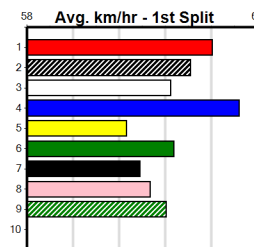

FREE ADMISSION TO ALL RACE MEETS

Distance: 400m, Race Type: Grade 7, Total Prizemoney: $2,925
1st: $1,950, 2nd: $600, 3rd: $300, 4th: $75

CHEMICAL EROSION (4) has turned in some smart performances to date and he should have enough pace to cross and lead. STRAIGHT SPEED (5) trialled well at Ballarat recently and he is expected to fire fresh. COME AND SEE (1) shows promise.

Watchdog Tips: 4 5 1 6 **Bet:** Win 4

	Form Box	Wgt	Dist	Track	Date	Time	BON	Margin	1st/2nd (Time)	PIR	Checked	Comment	W/R	Split 1	S/P	Grade	
1	COME AND SEE [7] $4.20																
	Shows promise, draw should help, threat																
	BK Bitch Dec-22 Sire: BERNARDO Dam: BLOW ME KISSES Trainer: Ebony Deglaitis (Moolap)																
	Owner(s): MAKES ME HAPPY (SYN), T Deglaitis, T Deglaitis																
	Winning Distances: < 300m (0) 300 - 399m (0) 400 - 499m (1) 500 - 599m (0) 600 - 699m (0) > 700m (0)																
	Winning Weights: 28.1(1)																
	3rd (2) 27.9 400 GEL R1 26-Jul-24 22.93 22.39 7.00L REPRESENT (22.46) Q/22 8.46 $21.70 M																
	1st (5) 28.1 400 GEL R1 02-Aug-24 23.05 22.54 2.25L DINOSAUR (23.19) M/31 8.55 $2.30 M																
	3rd (5) 28.0 400 GEL R9 09-Aug-24 22.96 22.43 3.5L ZIPPING POITIER (22.72) S/44 8.65 $4.20 X67																
	8th (4) 28.2 400 GEL R11 30-Aug-24 24.58 22.46 28.00 KELLY JANE (22.65) M/48 8.66 $7.80 X67																
Last 3 wins NOT included above																	
<table border="1" style="width: 100%; border-collapse: collapse;"> <thead> <tr><th colspan="8">Box History</th></tr> <tr><th>Bx</th><th>1st</th><th>2nd</th><th>3rd</th><th>4th</th><th>5th</th><th>6th</th><th>7th</th><th>8th</th></tr> </thead> <tbody> <tr><td>1</td><td></td><td></td><td></td><td></td><td></td><td></td><td></td><td></td></tr> <tr><td>2</td><td></td><td></td><td></td><td></td><td></td><td></td><td></td><td></td></tr> <tr><td>3</td><td></td><td></td><td>1</td><td></td><td></td><td></td><td></td><td></td></tr> <tr><td>4</td><td></td><td></td><td></td><td></td><td></td><td></td><td></td><td></td></tr> <tr><td>5</td><td>1</td><td></td><td></td><td>1</td><td></td><td></td><td></td><td></td></tr> <tr><td>6</td><td></td><td></td><td></td><td></td><td></td><td></td><td></td><td></td></tr> <tr><td>7</td><td></td><td></td><td></td><td></td><td></td><td></td><td></td><td></td></tr> <tr><td>8</td><td></td><td></td><td></td><td></td><td></td><td></td><td></td><td>1</td></tr> <tr><td colspan="8">Prize Best</td><td>$2240.00</td></tr> <tr><td colspan="8">Starts</td><td>22.93(2)-26/7/24</td></tr> <tr><td colspan="8">Trk/Dts</td><td>4-1-0-2</td></tr> <tr><td colspan="8">APM</td><td>4-1-0-2 1852</td></tr> </tbody> </table>																	
2	WHITNEY GIRL [7] $4.60																
	Strong win last time, this is harder, place																
	BD Bitch Nov-22 Sire: KNOCKA NORRIS Dam: STRENGTH TO WYN Trainer: Daniel Gibbons (Avalon)																
	Owner(s): B Keel																
	Winning Distances: < 300m (0) 300 - 399m (0) 400 - 499m (1) 500 - 599m (0) 600 - 699m (0) > 700m (0)																
	Winning Weights: 28.0(1)																
	3rd (8) 27.9 400 GEL R1 23-Aug-24 23.15 22.56 3.00L ARKA SOLAR (22.96) S/33 8.59 $13.60 M																
	1st (3) 28.0 400 GEL R2 30-Aug-24 22.83 22.46 1.5L KING LITTERBUG (22.92) M/42 8.72 $2.00 M																
	Last 3 wins NOT included above																
	<table border="1" style="width: 100%; border-collapse: collapse;"> <thead> <tr><th colspan="8">Box History</th></tr> <tr><th>Bx</th><th>1st</th><th>2nd</th><th>3rd</th><th>4th</th><th>5th</th><th>6th</th><th>7th</th><th>8th</th></tr> </thead> <tbody> <tr><td>1</td><td></td><td></td><td></td><td></td><td></td><td></td><td></td><td></td></tr> <tr><td>2</td><td></td><td></td><td></td><td></td><td></td><td></td><td></td><td></td></tr> <tr><td>3</td><td>1</td><td></td><td></td><td></td><td></td><td></td><td></td><td></td></tr> <tr><td>4</td><td></td><td></td><td></td><td></td><td></td><td></td><td></td><td></td></tr> <tr><td>5</td><td></td><td></td><td></td><td></td><td></td><td></td><td></td><td></td></tr> <tr><td>6</td><td></td><td></td><td></td><td></td><td></td><td></td><td></td><td></td></tr> <tr><td>7</td><td></td><td></td><td></td><td></td><td></td><td></td><td></td><td></td></tr> <tr><td>8</td><td></td><td></td><td>1</td><td></td><td></td><td></td><td></td><td></td></tr> <tr><td colspan="8">Prize Best</td><td>$1940.00</td></tr> <tr><td colspan="8">Starts</td><td>22.83(3)-30/8/24</td></tr> <tr><td colspan="8">Trk/Dts</td><td>2-1-0-1</td></tr> <tr><td colspan="8">APM</td><td>2-1-0-1 1940</td></tr> </tbody> </table>																
3	GO NOW (NSW)[7] $12.00																
	Racing well but likely to need it easier																
	BK Dog Jan-22 Sire: MEPUNGA BLAZER Dam: SWEET AS BETH Trainer: Marcus Lloyd (Anakie)																
	Owner(s): V Lungu																
	Winning Distances: < 300m (0) 300 - 399m (0) 400 - 499m (1) 500 - 599m (0) 600 - 699m (0) > 700m (0)																
	Winning Weights: 30.9(1)