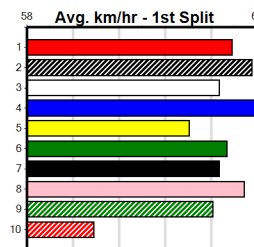

HUGH EMMERSON MEMORIAL HT2

Distance: 460m, Race Type: S/E Heat, Total Prizemoney: $3,360
1st: $2,250, 2nd: $690, 3rd: $345, 4th: $75

MATT LOCH (8) is the best provincial sprinter in the State at present and he can light them up soon after box rise. ORLI BALE (5) scorched in a trial at Sandown recently and he just needs a clear crack at them. BERNIE BURROW (4) settles on the speed

Watchdog Tips: 8 5 4 7 Bet: Trifecta 8/4,5,7/3,4,5,7 ($10 - 111.11%)

Race card for POWER PAWS [4]. Includes dog details, owner (DODGE N BOOKS), sire (AUSSIE INFRARED), dam (QUICK PAWS), winning distances, and a box history table.

Race card for DESCRIPTION [4]. Includes dog details, owner (A Tullio), sire (ASTON DEE BEE), dam (APPOINTED), winning distances, and a box history table.

Race card for MEPUNGA OLLIE [3]. Includes dog details, owner (B Smith), sire (BARCIA BALE), dam (MEPUNGA ISLA), winning distances, and a box history table.

Race card for BERNIE BURROW [3]. Includes dog details, owner (Arriva), sire (BERNARDO), dam (MY GAL PENNY), winning distances, and a box history table.

Race card for ORLI BALE (NSW)[5]. Includes dog details, owner (B Wheeler), sire (ORSON ALLEN), dam (HAE ALLEN), winning distances, and a box history table.