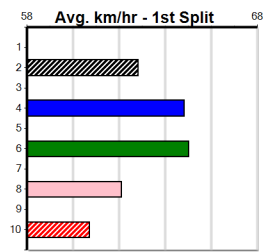

SPORTSBET EVERY DOG HAS ITS DAY

Distance: 400m, Race Type: Maiden, Total Prizemoney: $2,535
1st: $1,680, 2nd: $520, 3rd: $260, 4th: $75

PAW KATTIA (2) has been placed in four of five to date and she has the speed to lead throughout.
MASQUERADE PARTY (6) was placed behind a good one on debut and she will be better for the run.
MIKAELA'S JOY (1) is a well bred type

Watchdog Tips: **2** **6** **1** **3** **Bet:** **Win 2**

Form Box	Wgt	Dist	Track	Date	Time	BON	Margin	1st/2nd (Time)	PIR	Checked	Comment	WR	Split 1	S/P	Grade	
1	MIKAELA'S JOY (SA)[M] Well bred, in good hands, watch betting moves $4.00															
	BD Bitch Feb-23 Sire: BARCIA BALE Dam: LILY PAD Trainer: Lisa Delbridge (Balliang)															
	Owner(s): A Lapinskas															
	Winning Distances: < 300m (0) 300 - 399m (0) 400 - 499m (0) 500 - 599m (0) 600 - 699m (0) > 700m (0)															
	Winning Weights:															
	Box History															
	Last 3 wins NOT included above															
	Prize Best Starts Trk/Dts APM															
	Box History															
	Prize Best Starts Trk/Dts APM															
2	PAW KATTIA (NSW)[M] Impressive to date, good muster, go close $3.60															
	BD Bitch Nov-22 Sire: FERAL FRANKY Dam: DYNA WINTER Trainer: Mark Delbridge (Balliang)															
	Owner(s): B Wheeler															
	Winning Distances: < 300m (0) 300 - 399m (0) 400 - 499m (0) 500 - 599m (0) 600 - 699m (0) > 700m (0)															
	Winning Weights:															
	Box History															
	Last 3 wins NOT included above															
	Prize Best Starts Trk/Dts APM															
	Box History															
	Prize Best Starts Trk/Dts APM															
3	CRACKERJACK SCUD [M] Member of a promising litter, watch betting $4.80															
	BK Dog Jan-23 Sire: SHIMA SHINE Dam: MAXIMUM SHIRLEY Trainer: Jordan Cooper (Lethbridge)															
	Owner(s): J Cooper															
	Winning Distances: < 300m (0) 300 - 399m (0) 400 - 499m (0) 500 - 599m (0) 600 - 699m (0) > 700m (0)															
	Winning Weights:															
	Box History															
	Last 3 wins NOT included above															
	Prize Best Starts Trk/Dts APM															
	Box History															
	Prize Best Starts Trk/Dts APM															
4	ALWAYS LOYAL [M] Showed improvement last time, place claims $10.00															
	BD Bitch Oct-22 Sire: TOMMY SHELBY Dam: KUMBIA LASS Trainer: Angela Langton (Anakie)															
	Owner(s): CHAMPAGNE PTN (SYN), S Smith, A Langton															
	Winning Distances: < 300m (0) 300 - 399m (0) 400 - 499m (0) 500 - 599m (0) 600 - 699m (0) > 700m (0)															
	Winning Weights:															
	Box History															
	Last 3 wins NOT included above															
	Prize Best Starts Trk/Dts APM															
	Box History															
	Prize Best Starts Trk/Dts APM															
5	BLACK TYCOON [M] Dam has produced some capable types $9.00															
	BK Dog Feb-23 Sire: ASTON FASTNET Dam: PRETTY MUCH Trainer: Kelvin Iles (Longwarry)															
	Owner(s): K Iles															
	Winning Distances: < 300m (0) 300 - 399m (0) 400 - 499m (0) 500 - 599m (0) 600 - 699m (0) > 700m (0)															
	Winning Weights:															
	Box History															
	Last 3 wins NOT included above															
	Prize Best Starts Trk/Dts APM															
	Box History															
	Prize Best Starts Trk/Dts APM