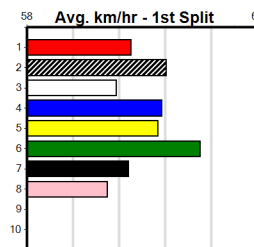

MILLERS MUZZLES (2-3 WINS)

Distance: 400m, Race Type: Restricted Win, Total Prizemoney: $2,925
1st: $1,950, 2nd: $600, 3rd: $300, 4th: $75

PAW TABITHA (4) was a dazzling 22.25 Ballarat winner and she looks very well graded again. PAW LEON (5) has raced well here to date and he should be in the top two or three throughout. MISCHKE (1) is drawn to get all the breaks.

Watchdog Tips: **4** **5** **1** **8** **Bet:** **Box Trifecta 1,4,5 ($10 for 166.67%)**

1

MISCHKE [6] **Improving type, has the good draw, threat** **$6.00**
BK Bitch Nov-22 Sire: ASTON RUPEE Dam: FLYING ZIGZAG Trainer: Sheila Donlon (Burnbank)
Owner(s): G Farrugia
Winning Distances: < 300m (0) 300 - 399m (2) 400 - 499m (0) 500 - 599m (0) 600 - 699m (0) > 700m (0)
Winning Weights: 26.8(1) 26.9(1)

1st	2nd	3rd	4th	5th	6th	7th	8th						
1st (1)	26.8	390	WBL	R1	27-Jun-24	22.65	22.05	3.00L	ASTON DAWSON (22.85)	M/41	8.92	$9.10	M
3rd (2)	27.0	390	BAL	R9	10-Jul-24	22.42	21.82	4.75L	ROSCOE BALE (22.10)	M/33	8.66	$10.30	X67
7th (3)	26.9	390	WBL	R2	18-Jul-24	22.90	22.07	9.50L	COUNTY KILDARE (22.23)	M/86	8.94	$10.00	7
6th (4)	26.7	390	BAL	R3	28-Jul-24	23.46	22.75	11.00	SAILAWAY GIN (22.75)	M/85	8.87	$5.00	T3-7
3rd (2)	27.0	545	BAL	R7	11-Aug-24	31.91	31.15	4.75L	NOAH'S BEST (31.59)	M/1111	6.76	$4.40	T3-7
1st (6)	26.9	300	HVL	R9	16-Aug-24	17.04	16.77	0.50L	CALAMITY KAIT (17.06)	S/4	4.10	$3.70	T3-7
3rd (7)	27.3	450	BAL	R7	25-Aug-24	25.74	25.50	3.5L	CABAO DEWBERRY (25.50)	M/222	6.62	$3.30	T3-RW

Last 3 wins NOT included above

Bx	1st	2nd	3rd	4th	5th	6th	7th	8th
1	1							
2			2					
3							1	
4						1		
5								
6	1							
7			1					
8								

Prize Best	$3320.00
Starts	7-2-0-3
Trk/Dts	0-0-0-0
APM	2588

2

GROVER BALE (NSW)[5] **Solid record here but this class may test** **$7.00**
RBD Dog Mar-22 Sire: FERNANDO BALE Dam: IDRIA BALE Trainer: Samantha Grenfell (Anakie)
Owner(s): B Wheeler
Winning Distances: < 300m (0) 300 - 399m (1) 400 - 499m (2) 500 - 599m (0) 600 - 699m (0) > 700m (0)
Winning Weights: 30.3(1) 30.7(1) 31.1(1)

1st	2nd	3rd	4th	5th	6th	7th	8th						
6th (7)	31.1	460	GEL	R7	12-Jul-24	26.32	25.68	7.00L	WHY I'M BROKE (25.83)	M/454	6.73	$12.00	5
4th (8)	30.7	400	GEL	R9	19-Jul-24	22.88	22.49	6.00L	ZIPPING CLOONEY (22.49)	S/63	8.68	$26.80	RW
3rd (2)	31.1	400	GEL	R10	26-Jul-24	22.94	22.39	6.00L	ASTON ZINGARA (22.54)	M/53	8.68	$20.30	RW
3rd (3)	31.8	400	GEL	R12	02-Aug-24	23.05	22.54	2.25L	HARAJUKU LASS (22.91)	M/33	8.65	$17.50	5
5th (3)	31.9	390	WBL	R11	08-Aug-24	22.76	21.85	8.50L	RUBY'S DESIRE (22.19)	M/87	9.13	$14.60	5
7th (5)	32.0	390	WBL	R12	15-Aug-24	22.97	21.75	12.00	TURBO GEORGE (22.14)	M/67	9.04	$9.70	5
3rd (4)	31.7	520	GEL	R7	23-Aug-24	30.77	30.32	6.50L	I'M HONEY (30.32)	M/6333	5.61	$38.10	RW
4th (2)	31.4	400	GEL	R4	30-Aug-24	23.02	22.46	8.50L	ASTON WESTERN (22.46)	M/33	8.60	$7.10	5

Last 3 wins NOT included above

Bx	1st	2nd	3rd	4th	5th	6th	7th	8th
1								
2	1		2	1		1		
3			1		1			
4	1		2					
5						1	1	
6		1						
7			2	1		1	1	
8	1		1	2				1

Prize Best	$6835.00
Starts	22.84(4)-23/4/24
Trk/Dts	23-3-1-8
APM	13-2-0-5
	3947