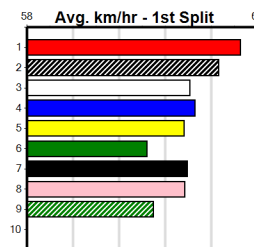

TTS ELECTRICS

Distance: 400m, Race Type: Grade 5, Total Prizemoney: $2,925
1st: $1,950, 2nd: $600, 3rd: $300, 4th: $75

NIMBLE TOMMY (2) would prefer a wider draw but he has a nice turn of foot and he can carve out time when on the arm. COUNTY KILDARE (3) has been luckless since his Horsham win and he can make amends. DIG DAG (6) will be strong in the run home.

Watchdog Tips: 2 3 6 1 **Bet:** Win 2

1

TOMIDA [5] **Never far away, gets cover early, keep safe** **$4.80**

BK Dog Jan-20 Sire: MY REDEEMER Dam: SUMMER NIGHTS
Owner(s): EBAYER PLUM (SYN), D Plumridge, M Ebeyer, T Sando, R Stock, A Stock
Winning Distances: < 300m (0) 300 - 399m (0) 400 - 499m (4) 500 - 599m (3) 600 - 699m (0) > 700m (0)
Winning Weights: 32.1(1) 32.2(2) 32.3(2) 33.2(1) 33.4(1)

2nd	1st	3rd	4th	5th	6th	7th	8th
2nd (1) 33.4 350 HVL R8 10-Jul-24	19.75	19.62	1.75L CASH NOW (19.62)	M/2	6.27	$10.50 T3-5	
3rd (3) 33.3 450 SHP R4 15-Jul-24	25.82	25.34	5.00L HE'S NO SLOUCH (25.48)	M/222	6.69	$11.50 VET	
7th (2) 33.3 350 HVL R10 21-Jul-24	19.52	19.12	4.00L BEAR LEE BANDIT (19.25)	M/6	6.65	$36.60 VET	
3rd (5) 33.5 350 HVL R8 02-Aug-24	19.49	19.11	5.50L ASTON SCORCHER (19.11)	M/4	6.66	$13.50 T3-5	
6th (4) 33.1 460 WGL R8 06-Aug-24	26.43	25.64	3.00L HIERARCHY (26.22)	M/555	6.64	$27.30 5	
4th (6) 33.1 400 WGL R12 13-Aug-24	22.96	22.43	4.25L EXALTED (22.68)	S/53	8.55	$43.80 VET	
2nd (1) 33.2 390 SHP R12 26-Aug-24	22.38	22.16	3.00L CARAJILLO (22.18)	M/32	8.59	$3.00 VET	
4th (6) 33.6 350 HVL R9 01-Sep-24	19.45	18.88	0.75L REAR VIEW MIRROR (19.41)	S/5	6.70	$3.20 VET	

Last 3 wins NOT included above

1st (2) 32.2 515 SAP R7 22-May-22	29.45	29.26	6.50L TWILIGHT SOFIA (29.91)	M/2111	5.14	$2.00 5	
1st (4) 33.4 425 BEN R12 26-Mar-24	24.18	23.91	0.05L CON CABANG (24.19)	M/311	6.63	$6.30 5H	
1st (5) 33.2 425 BEN R9 24-Apr-24	24.36	24.06	0.25L TAME THE BEAST (24.37)	M/211	6.62	$4.90 T3-5	

Box History

Bx	1st	2nd	3rd	4th	5th	6th	7th	8th
1	1	6	1	3	1	1		
2	3	2	5	1	1	1	4	
3		3	3	2	1	1	1	
4	1	1	1	1	1	1		
5	1		5	1	1		4	
6	1	2	2	3	1			
7	5	1	2	4	3	2	2	
8	2	2	3		2			

Prize Best Starts Trk/Dts APM: $43757.50, 22.99(1)-30/11/21, 95-7-21-20, 2-0-1-0, 5454