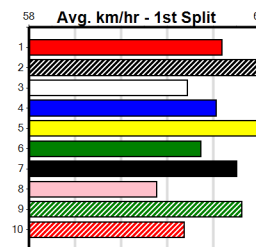

HUGH EMMERSON MEMORIAL HT1

Distance: 460m, Race Type: S/E Heat, Total Prizemoney: $3,360
1st: $2,250, 2nd: $690, 3rd: $345, 4th: $75

HOU OF TURBO (2) is three of three over this journey and he will be carving out time on the arm.
FERNANDO PHIL (7) is back to his best and he will pressure the two from the outset, while YACHI
BALE (6) can sprint well fresh

Watchdog Tips: 2 7 6 1 Bet: Win 2

Form Box Wgt Dist Track Date Time BON Margin 1st/2nd (Time) PIR Checked Comment W/R Split 1 S/P Grade

LEO BALE (NSW)[5] Continues to impress, toughest test, keep safe $9.00
Owner(s): B Wheeler
Sire: CHRISTO BALE Dam: HAE ALLEN
Trainer: Rebecca Gibbons (Avalon)
Winning Distances: < 300m (0) 300 - 399m (2) 400 - 499m (6) 500 - 599m (0) 600 - 699m (0) > 700m (0)
Winning Weights: 31.2(2) 31.3(2) 31.5(2) 31.7(1) 32.2(1)
1st (7) 31.7 435 SLE R10 09-Jun-24 24.34 24.34 1.00L VALENCIA LOLA (24.39) M/111 . . . . 5.20 $1.90 5
7th (3) 31.8 450 SHP R8 17-Jun-24 26.12 25.17 12.00 PACKHAM PRINCE (25.33) M/444 . . . . 6.94 $2.50 X45
1st (8) 31.5 425 BEN R7 28-Jun-24 23.75 23.73 2.00L BROADSIDE (23.88) M/211 . . . . 6.57 $2.20 5
1st (4) 31.5 400 GEL R7 05-Jul-24 22.48 22.48 4.00L ASTON ZOOM (22.74) Q/11 . . . W 8.26 $3.30 X45
1st (7) 31.2 390 WBL R10 08-Aug-24 21.92 21.85 2.00L TIGGERLONG GAS (22.05) Q/11 . . . . 8.47 $2.10 5
1st (1) 31.2 390 WBL R10 15-Aug-24 21.75 21.75 4.00L ASTON ZINGARA (22.02) M/11 . . . SW 8.36 $1.80 FFA
6th (2) 31.8 350 HVL R6 25-Aug-24 19.87 18.71 13.00 MOCK FISH (18.96) M/7 . . . . 6.69 $2.50 X45
5th (3) 31.6 350 HVL R5 01-Sep-24 19.27 18.88 5.00L SERIAL STICKER (18.92) S/4 . . . SW 6.52 $8.50 SH
Last 3 wins NOT included above
1st (1) 32.2 400 GEL R1 29-Mar-24 22.60 22.41 12.00 SORRY I'M LATE (23.39) Q/11 . . . SW 8.22 $1.40 M
1st (8) 31.3 450 WBL R4 04-Apr-24 25.53 24.72 4.50L RUBEN RHODE (25.84) Q/211 . . . . 6.73 $1.60 X67H
1st (8) 31.3 425 BEN R10 03-May-24 23.69 23.69 9.50L SPLIT REEF (24.34) M/111 . . . . 6.58 $1.50 6G

Box History
Bx 1st 2nd 3rd 4th 5th 6th 7th 8th
1 2
2
3
4 1 1
5 1 1
6
7 2
8 3
Prize Best $17050.00
Starts FSTD 15-8-2-0
Trk/Dts 0-0-0-0
APM 10570