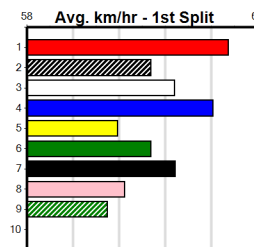

Geelong

9

9:48PM

(VIC time)

MERV JENNINGS SIGNS (1-3 WINS)

Distance: 460m, Race Type: Restricted Win, Total Prizemoney: $2,925
1st: $1,950, 2nd: $600, 3rd: $300, 4th: $75

PAW UTILITY (1) was a devastating 22.42 debut winner here and he will appreciate the slight rise in distance. PAW WINCEY (4) has a nice turn of foot and she should be on the pace from the outset. PAW BERRY (3) must be respected

Watchdog Tips: 1 4 3 5 **Bet:** Win 1

Form Box	Wgt	Dist	Track	Date	Time	BON	Margin	1st/2nd (Time)	PIR	Checked	Comment	WR	Split 1	S/P	Grade	
1	PAW UTILITY (NSW)[7] $2.50															
	F Dog Sep-22 Sire: FERNANDO BALE Dam: HELMA BALE															
	Owner(s): B Wheeler Trainer: Samantha Grenfell (Anakie)															
	Winning Distances: < 300m (0) 300 - 399m (0) 400 - 499m (1) 500 - 599m (0) 600 - 699m (0) > 700m (0)															
	Winning Weights: 32.0(1)															
	1st (7) 32.0 400 GEL R2 31-Aug-24 22.42 22.30 11.00 MASQUERADE PARTY M/11 SW 8.53 $1.80 M															
	Last 3 wins NOT included above															
	Box History															
	<table border="1" style="width: 100%; border-collapse: collapse;"> <thead> <tr><th>Bx</th><th>1st</th><th>2nd</th><th>3rd</th><th>4th</th><th>5th</th><th>6th</th><th>7th</th><th>8th</th></tr> </thead> <tbody> <tr><td>1</td><td></td><td></td><td></td><td></td><td></td><td></td><td></td><td></td></tr> <tr><td>2</td><td></td><td></td><td></td><td></td><td></td><td></td><td></td><td></td></tr> <tr><td>3</td><td></td><td></td><td></td><td></td><td></td><td></td><td></td><td></td></tr> <tr><td>4</td><td></td><td></td><td></td><td></td><td></td><td></td><td></td><td></td></tr> <tr><td>5</td><td></td><td></td><td></td><td></td><td></td><td></td><td></td><td></td></tr> <tr><td>6</td><td></td><td></td><td></td><td></td><td></td><td></td><td></td><td></td></tr> <tr><td>7</td><td>1</td><td></td><td></td><td></td><td></td><td></td><td></td><td></td></tr> <tr><td>8</td><td></td><td></td><td></td><td></td><td></td><td></td><td></td><td></td></tr> </tbody> </table>															
	Prize Best Starts Trk/Dts APM $1680.00 FSTD 1-1-0-0 0-0-0-0 1680															

2	BIG BOY COOPER [6] $12.00															
	BK Dog Jul-22 Sire: SH AVATAR Dam: FAIRYTALE WISH															
	Owner(s): C Capuano Trainer: Clint Capuano (Anakie)															
	Winning Distances: < 300m (0) 300 - 399m (0) 400 - 499m (2) 500 - 599m (0) 600 - 699m (0) > 700m (0)															
	Winning Weights: 30.7(1) 31.1(1)															
	7th (3) 31.1 390 BAL R3 31-Jul-24 23.33 22.17 7.50L BARELLEN SILK (22.82) M/78 9.07 $10.70 MH															
	2nd (7) 31.2 400 GEL R2 09-Aug-24 23.18 22.43 2.50L CHEMICAL EROSION (23.02) M/53 8.77 $15.70 MH															
	1st (7) 31.1 400 GEL R1 13-Aug-24 23.11 22.63 3.00L MR. PERSONALITY (23.32) M/43 8.71 $1.80 M															
	3rd (5) 31.1 400 GEL R10 16-Aug-24 23.08 22.20 10.00 CAPTAIN ALICE (22.40) M/43 8.69 $22.40 X67															
	5th (3) 30.7 390 WBL R3 22-Aug-24 22.89 21.96 10.00 PAW LEON (22.22) M/88 9.24 $13.60 7															

3	PAW BERRY (NSW)[6] $4.60															
	BEF Bitch Dec-22 Sire: BERNARDO Dam: HADARAH BALE															
	Owner(s): B Wheeler Trainer: Mark Delbridge (Balliang)															
	Winning Distances: < 300m (0) 300 - 399m (0) 400 - 499m (1) 500 - 599m (1) 600 - 699m (0) > 700m (0)															
	Winning Weights: 28.4(2)															
	7th (6) 28.5 390 BAL R2 31-Jul-24 23.00 22.17 11.00 PAW REX (22.26) M/76 8.85 $8.60 MH															
	1st (2) 28.4 410 HOR R1 06-Aug-24 23.86 23.13 3.5L SUNTORY LISA (24.10) M/22 SW 10.66 $6.30 M															
	4th (3) 28.4 460 GEL R7 09-Aug-24 26.22 25.81 3.75L MERL'S LAD (25.97) M/533 6.76 $31.40 RW															
	5th (7) 28.4 525 MEP R9 14-Aug-24 31.00 29.83 7.00L TRUE TEMPER (30.51) M/4445 5.24 $13.00 7															
	2nd (2) 28.4 515 SAP R2 19-Aug-24 29.98 29.31 8.00L PAW EARNEST (29.45) Q/1122 5.12 $13.70 RW															

4	PAW WINCEY (NSW)[6] $4.80															
	BK Bitch Dec-22 Sire: BERNARDO Dam: DYNA HARPA															
	Owner(s): B Wheeler Trainer: Mark Delbridge (Balliang)															
	Winning Distances: < 300m (0) 300 - 399m (0) 400 - 499m (2) 500 - 599m (0) 600 - 699m (0) > 700m (0)															
	Winning Weights: 29.4(1) 29.5(1)															
	2nd (6) 29.3 400 GEL R1 09-Aug-24 23.14 22.43 2.00L DIVA ERADICATOR (23.00) M/32 8.49 $15.50 MH															
	5th (1) 29.4 400 GEL R3 16-Aug-24 23.01 22.20 8.50L PAW OSWALD (22.43) M/64 8.71 $12.30 MF															
	1st (2) 29.4 450 WBL R2 22-Aug-24 25.60 24.98 3.5L BLACK STATESMAN (25.84) Q/1111 6.68 $3.10 M															
	1st (5) 29.5 460 WGL R5 27-Aug-24 26.19 26.16 0.75L PAW ISABELLE (26.24) Q/111 6.46 $10.60 X67H															
	4th (6) 29.4 460 WGL R5 03-Sep-24 26.43 25.92 4.25L XOEL BALE (26.15) M/334 6.70 $4.00 X67F