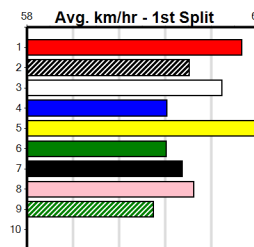

SPORTSBET SAME RACE MULTI

Distance: 400m, Race Type: Mixed 4/5, Total Prizemoney: $3,360
1st: $2,250, 2nd: $690, 3rd: $345, 4th: $75

ON THE BEER (7) is suitably drawn out wide and he can carve out serious time when on the arm.
GAS LANTERN (3) is as consistent as they come and she will be in the firing line throughout.
SUMMER KOBIE (5) is racing with confidence

Watchdog Tips: 7 3 5 1 **Bet:** Win 7

1

QUEST FOR MAGIC [4] **$4.60**

Ideally drawn, good record here, must keep safe

BK Bitch Dec-21 Sire: AUSSIE INFRARED Dam: STEPPING

Owner(s): T Murray **Trainer: Bradley Debono (Mill Park)**

Winning Distances: < 300m (0) 300 - 399m (2) 400 - 499m (5) 500 - 599m (0) 600 - 699m (0) > 700m (0)

Winning Weights: 28.7(1) 28.9(1) 29.1(3) 29.4(2)

Rank	Dist	Wgt	Sex	Age	Track	Date	Time	BOB	Margin	1st/2nd (Time)	PIR	Checked	Comment	WR	Split 1	S/P	Grade
1st	(1)	29.4	400	GEL	R7	10-May-24	22.82	22.76	0.50L	MAXIMUM AVA (22.85)	Q/11	.	SW	.	8.45	$2.30	X45
5th	(6)	29.3	450	BAL	R6	15-May-24	25.56	24.79	4.50L	PAT ABILITY (25.25)	M/333	.	.	.	6.67	$10.30	S
2nd	(6)	29.3	450	BAL	R1	06-Jun-24	25.46	25.14	1.75L	CABAO OPAL (25.35)	M/222	.	SW	.	6.51	$3.90	SH
2nd	(4)	29.1	460	GEL	R7	14-Jun-24	25.83	25.53	0.75L	TORNADO TAHLIA (25.78)	M/111	.	.	.	6.52	$1.70	5
1st	(3)	29.1	450	BAL	R5	19-Jun-24	25.39	25.12	0.75L	SHE DEVIL (25.43)	Q/111	.	SW	.	6.47	$4.40	5
5th	(4)	29.2	525	MEP	R5	03-Jul-24	30.60	29.83	9.00L	FUNNY OLD FELLOW (30.01)	M/4444	.	.	.	5.16	$8.50	5H
3rd	(8)	29.0	515	SAP	R7	08-Jul-24	29.91	29.50	2.75L	TIGGERLONG FLYER (29.73)	M/1111	.	.	.	5.02	$4.90	5
2nd	(7)	29.4	400	GEL	R11	31-Aug-24	22.64	22.30	0.50L	WHERE'S WALTER (22.61)	M/12	.	.	.	8.44	$2.80	X45

Last 3 wins NOT included above

1st	(3)	28.9	390	BAL	R4	18-Oct-23	22.10	22.00	1.25L	SECRET REEF (22.18)	Q/11	.	SW	.	8.24	$2.20	RW
1st	(1)	29.1	400	WGL	R4	24-Dec-23	22.58	22.46	4.50L	JAYVILLE MOLLY (22.88)	Q/11	.	SW	.	8.31	$2.20	5
1st	(6)	29.4	450	BAL	R6	24-Apr-24	25.24	25.24	1.25L	SON OF CINDY (25.33)	M/111	.	.	.	6.44	$6.30	5

Box History

Bx	1st	2nd	3rd	4th	5th	6th	7th	8th
1	2							1
2		1	1		1			
3	2			2				
4	2	1	1		2			
5								
6	1	3		2	1	1		1
7		2						
8			2					

Prize Best Starts Trk/Dts APM: $20890.00, 22.64(7)-31/8/24, 30-7-7-4, 8-2-2-1, 7364