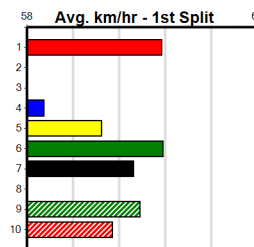

THE BECKLEY CENTRE GEELONG

Distance: 460m, Race Type: Maiden, Total Prizemoney: $2,535
1st: $1,680, 2nd: $520, 3rd: $260, 4th: $75

The royally bred GLISTENING (2) is a member of a powerful kennel and she is sure to have plenty of support on debut. PAW OLLIE (1) was far from disgraced when placed on debut and he will be better for the run. REUBEN HILL (3) must be respected

Watchdog Tips: 2 1 3 5 **Bet:** Win 2

	Form Box	Wgt Dist Track	Date	Time	BON	Margin	1st/2nd (Time)	PIR	Checked	Comment	W/R	Split 1	S/P	Grade	
1	PAW OLLIE (NSW)[M] $3.60														
	Impressive on debut, well drawn, main danger														
	BK Dog Jan-23 Sire: BERNARDO Dam: DYNA GARNER Trainer: Mark Delbridge (Balliang)														
	Owner(s): B Wheeler														
	Winning Distances: < 300m (0) 300 - 399m (0) 400 - 499m (0) 500 - 599m (0) 600 - 699m (0) > 700m (0)														
	Winning Weights:														
	2nd (2) 33.4 390 SHP R1 26-Aug-24 22.51 22.16 1.25L DARRA RUBY (22.44) M/22 8.70 $9.10 MH														
	8th (3) 33.4 390 SHP R3 02-Sep-24 22.84 21.92 6.50L PAW HARRY (22.40) S/67 8.79 $4.50 MF														
	Last 3 wins NOT included above														
	<table border="1" style="width: 100%; border-collapse: collapse;"> <thead> <tr> <th colspan="9">Box History</th> </tr> <tr> <th>Bx</th> <th>1st</th> <th>2nd</th> <th>3rd</th> <th>4th</th> <th>5th</th> <th>6th</th> <th>7th</th> <th>8th</th> </tr> </thead> <tbody> <tr><td>1</td><td></td><td></td><td></td><td></td><td></td><td></td><td></td><td></td></tr> <tr><td>2</td><td>1</td><td></td><td></td><td></td><td></td><td></td><td></td><td></td></tr> <tr><td>3</td><td></td><td></td><td></td><td></td><td></td><td></td><td></td><td>1</td></tr> <tr><td>4</td><td></td><td></td><td></td><td></td><td></td><td></td><td></td><td></td></tr> <tr><td>5</td><td></td><td></td><td></td><td></td><td></td><td></td><td></td><td></td></tr> <tr><td>6</td><td></td><td></td><td></td><td></td><td></td><td></td><td></td><td></td></tr> <tr><td>7</td><td></td><td></td><td></td><td></td><td></td><td></td><td></td><td></td></tr> <tr><td>8</td><td></td><td></td><td></td><td></td><td></td><td></td><td></td><td></td></tr> <tr> <td>Prize Best</td> <td colspan="3"></td> <td colspan="2">$520.00</td> <td colspan="3"></td> </tr> <tr> <td>Starts</td> <td colspan="3"></td> <td colspan="2">FSH</td> <td colspan="3"></td> </tr> <tr> <td>Trk/Dts</td> <td colspan="3"></td> <td colspan="2">2-0-1-0</td> <td colspan="3"></td> </tr> <tr> <td>APM</td> <td colspan="3"></td> <td colspan="2">0-0-0-0</td> <td colspan="3"></td> </tr> <tr> <td></td> <td colspan="3"></td> <td colspan="2">520</td> <td colspan="3"></td> </tr> </tbody> </table>														
2	GLISTENING [M] $3.00														
	Royally bred, in good hands, should fire														
	WBK Bitch Dec-22 Sire: BLACK MAGIC OPAL Dam: IMMUNITY Trainer: Jason Thompson (Pearcedale)														
	Owner(s): SEE THE DREAM (SYN), S Buccilli, B Buccilli														
	Winning Distances: < 300m (0) 300 - 399m (0) 400 - 499m (0) 500 - 599m (0) 600 - 699m (0) > 700m (0)														
	Winning Weights:														
	Last 3 wins NOT included above														
	<table border="1" style="width: 100%; border-collapse: collapse;"> <thead> <tr> <th colspan="9">Box History</th> </tr> <tr> <th>Bx</th> <th>1st</th> <th>2nd</th> <th>3rd</th> <th>4th</th> <th>5th</th> <th>6th</th> <th>7th</th> <th>8th</th> </tr> </thead> <tbody> <tr><td>1</td><td></td><td></td><td></td><td></td><td></td><td></td><td></td><td></td></tr> <tr><td>2</td><td></td><td></td><td></td><td></td><td></td><td></td><td></td><td></td></tr> <tr><td>3</td><td></td><td></td><td></td><td></td><td></td><td></td><td></td><td></td></tr> <tr><td>4</td><td></td><td></td><td></td><td></td><td></td><td></td><td></td><td></td></tr> <tr><td>5</td><td></td><td></td><td></td><td></td><td></td><td></td><td></td><td></td></tr> <tr><td>6</td><td></td><td></td><td></td><td></td><td></td><td></td><td></td><td></td></tr> <tr><td>7</td><td></td><td></td><td></td><td></td><td></td><td></td><td></td><td></td></tr> <tr><td>8</td><td></td><td></td><td></td><td></td><td></td><td></td><td></td><td></td></tr> <tr> <td>Prize Best</td> <td colspan="3"></td> <td colspan="2">$0</td> <td colspan="3"></td> </tr> <tr> <td>Starts</td> <td colspan="3"></td> <td colspan="2">FSH</td> <td colspan="3"></td> </tr> <tr> <td>Trk/Dts</td> <td colspan="3"></td> <td colspan="2">0-0-0-0</td> <td colspan="3"></td> </tr> <tr> <td>APM</td> <td colspan="3"></td> <td colspan="2">0-0-0-0</td> <td colspan="3"></td> </tr> <tr> <td></td> <td colspan="3"></td> <td colspan="2">0</td> <td colspan="3"></td> </tr> </tbody> </table>														
	3	REUBEN HILL [M] $3.40													
		Dam has produced some superstars, threat													
BK Dog Feb-23 Sire: ASTON RUPEE Dam: UP HILL JILL Trainer: Jeff Geall (Lara)															
Owner(s): M Geall															
Winning Distances: < 300m (0) 300 - 399m (0) 400 - 499m (0) 500 - 599m (0) 600 - 699m (0) > 700m (0)															
Winning Weights:															
Last 3 wins NOT included above