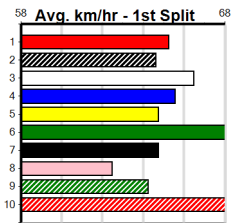

MONTROSE IGA LIQUOR

Distance: 300m, Race Type: Grade 5 T3, Total Prizemoney: \$1,530
1st: \$1,000, 2nd: \$320, 3rd: \$160, 4th: \$50

SWEET ALESSIA (6) can set the tempo soon after box rise in this and she may be hard to catch if she can find the arm early. SWEATY HAND (8) has plenty of talent and should find this a bit easier than some of his recent racing.