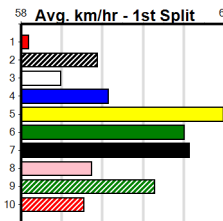

SPORTSBET NOBODY DOES IT EASIER

Distance: 300m, Race Type: Tier 3 - Maiden, Total Prizemoney: $1,530

1st: $1,000, 2nd: $320, 3rd: $160, 4th: $50

1

10:54AM
(VIC time)

SMOKIN' BLASTER (8) can show good early speed in his races and looks like the one to beat after smart placings in his last 4 starts. TRIANGLES TONY (5) can set the tempo from box rise in this and could be in front for a long way here.

Watchdog Tips: **8** **5** **2** **7** **Bet:** **Box Quinella 2,5,8 ($10 for 333.33%)**