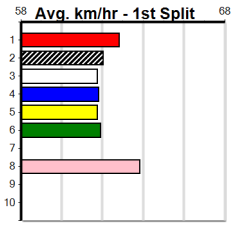

MR HUMMER LIMOS (2-3 WINS)

Distance: 300m, Race Type: Tier 3 - Restricted Win, Total Prizemoney: \$1,530
1st: \$1,000, 2nd: \$320, 3rd: \$160, 4th: \$50

10

1:49PM

(VIC time)

SNOWFEST (1) is drawn to race on the speed from the outset in this and she may be the one to beat if she can lead. LITTLE GLADY'S (8) has been racing in great fashion of late and could be prominent throughout in a race like this.