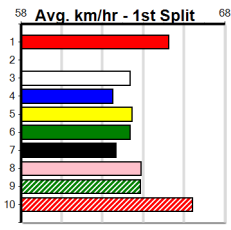

JASON McKEOWN PHOTOGRAPHY

Distance: 300m, Race Type: Tier 3 - Grade 7, Total Prizemoney: $1,530
1st: $1,000, 2nd: $320, 3rd: $160, 4th: $50

2

11:15AM
(VIC time)

PAW OLYMPIA (8) has produced good placings in two of her last four starts and she may be the one to beat in this. CRACKED GEM (6) will find this a bit easier than her last couple of starts and she could be right in the finish here.

Watchdog Tips: **8** **6** **7** **4** **Bet:** **Box Trifecta 4,6,7,8 ($10 for 41.67%)**