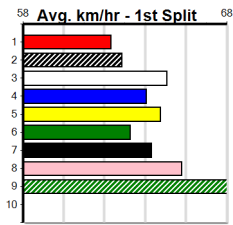

Healesville

"THE SHED" @ Healesville Greys

Distance: 350m, Race Type: Tier 3 - Grade 6, Total Prizemoney: \$1,530
1st: \$1,000, 2nd: \$320, 3rd: \$160, 4th: \$50

4

11:49AM

(VIC time)

PAW VARNER (8) recorded a solid all the way win 4 starts back and he may prove hard to beat in a race of this nature. RAGING STORM (5) has a big motor and looks like the danger after being placed in five of his six starts here to date.