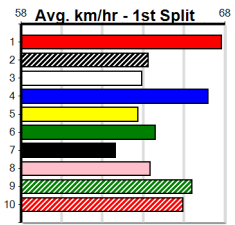

Healesville

PITSTOP MOWER REPAIRS

Distance: 350m, Race Type: Grade 5 T3, Total Prizemoney: $1,530
1st: $1,000, 2nd: $320, 3rd: $160, 4th: $50

6

12:27PM

(VIC time)

READY TO STING (8) has met some jet before his recent spell and he could have a bit too much class for his rivals here. ANGRY FRANKY (1) can set the early tempo from her gun draw and she looks set to be prominent throughout.

Watchdog Tips: **8** **1** **5** **4** **Bet:** **Quinella 1/8 ($10 for 1000%)**

Form	Box	Weight	Dist	Track	Date	Time	BON	Margin	1st/2nd (Time)	PIR	Checked	Comment	W/R	Split 1	S/P	Grade	Winning Boxes								
1	BK	B			Jan-22													ANGRY FRANKY [5] <i>Gun draw, can set the tempo early, go close.</i> $3.60							
																	PHILADELPHIA PIP								
																	Trainer: Steven Collyer (North Coburg)								
2nd	(5)	28.2	350	HVL	R6	09-Aug-24	19.67	19.57	0.10	LPERFECT SAL (19.67)	M/5	.	.	6.77	$3.90	T3-5	Prize Best Starts Trk/Dst APM								
6th	(5)	28.6	350	HVL	R6	16-Aug-24	19.85	19.37	4.25	LZYCLONE WILL (19.57)	M/5	.	.	6.65	$5.50	T3-5	$7,940.00 19.53 44-4-6-5 19-2-5-2								
2nd	(7)	28.8	350	HVL	R6	19-Aug-24	19.65	19.15	0.25	LZIPPING PATTY (19.64)	M/4	.	.	6.69	$4.20	T3-5	$4007								
1st	(1)	28.9	350	HVL	R6	30-Aug-24	19.53	19.45	1.5	LJONATHAN'S DREAM (19.63)	M/1	.	.	6.63	$3.00	T3-5									
																	Owner(s): S Collyer								

2	BD	D			Aug-21													HEAVY METAL [5] <i>Has talent but may get too far back early, tested.</i> $15.00							
																	ORSON ALLEN								
																	Trainer: Kate Gorman (Tanjil South)								
5th	(2)	29.7	400	WGL	R3	06-Aug-24	23.08	22.37	4.75	L GALLOPING JIMMY (22.76)	Q/34	.	.	8.43	$19.90	X45	Prize Best Starts Trk/Dst APM								
5th	(2)	29.2	435	SLE	R9	11-Aug-24	25.36	24.42	7.50	L COMPUTER MODEL (24.84)	M/575	.	.	5.36	$31.90	5	$18,830.63 19.64 59-9-9-5 3-0-1-1								
6th	(7)	29.4	435	SLE	R11	18-Aug-24	25.16	24.18	6.50	LDR. CHIEFTAIN (24.71)	M/356	.	.	5.31	$14.40	5	$6791								
8th	(3)	29.0	400	WGL	R11	30-Aug-24	23.61	22.57	13.00	L BLUEBELLE COLOUR (22.71)	M/78	.	.	8.63	$77.70	5									
																	Owner(s): Eye Candy (SYN), C Wilk, K Gorman								

3	BD	D			Apr-22													TUDOR PEAK [5] <i>Met some talented types of late, cannot dismiss.</i> $12.00							
																	ORSON ALLEN								
																	Trainer: Barry Milne (Kilmore)								
5th	(4)	31.7	500	BEN	R7	09-Aug-24	28.54	28.04	6.50	L CHEAP RED WINE (28.09)	M/5555	.	.	6.79	$73.60	5H	Prize Best Starts Trk/Dst APM								
3rd	(3)	32.0	500	BEN	R4	16-Aug-24	28.60	28.00	3.00	L MICKLEJOHN (28.41)	S/423	.	.	6.76	$24.40	5	$5,205.00 19.84 22-3-2-4 4-0-1-0								
4th	(8)	32.0	500	BEN	R5	23-Aug-24	28.57	28.23	5.00	L DESTRUCTIVELY (28.23)	M/445	.	.	6.81	$27.80	5	$3735								
4th	(4)	31.7	500	BEN	R6	30-Aug-24	28.83	28.06	5.50	L PAW BERRY (28.45)	M/654	.	.	6.93	$9.60	RW									
																	Owner(s): TOP SHOT (SYN), S Quinlan, J Accurso, C Russell								

4	BD	B			Dec-18													PURE PROMISE [5] <i>Good turn of foot once balanced, can threaten.</i> $8.50							
																	UNLAWFUL ENTRY								
																	Trainer: Steven Collyer (North Coburg)								
4th	(4)	28.3	350	HVL	R6	02-Aug-24	19.89	19.11	1.5	L MANILA SULTAN (19.80)	M/4	.	.	6.71	$7.90	T3-5	Prize Best Starts Trk/Dst APM								
1=	(3)	28.5	350	HVL	R7	12-Aug-24	19.91	19.47	1.25	L PURE PROMISE/SQUIGGLY	M/2	.	.	6.74	$10.00	5	$32,010.00 19.32 131-16-24-17 81-11-18-12								
2nd	(8)	28.8	350	HVL	R7	16-Aug-24	19.91	19.37	0.50	L ON THE COIN (19.88)	S/6	.	.	6.80	$19.10	T3-5	$2889								
6th	(6)	28.7	350	HVL	R5	23-Aug-24	19.84	19.28	4.00	L WREAKING HAVOC (19.58)	M/4	.	.	6.76	$24.90	T3-5									
																	Owner(s): M Collyer