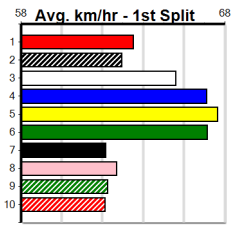

PLAYBACK (4) can race on the speed from the outset in this and he may prove hard to catch if he can find the arm. STURGIS (5) has been placed in his last 7 starts and he looks set to be right in the finish again here.