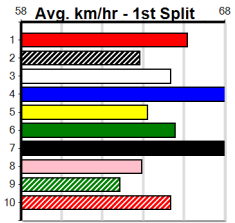

Healesville

CROYDON HOMING PIGEON CLUB

Distance: 350m, Race Type: Grade 5 T3, Total Prizemoney: $1,530
1st: $1,000, 2nd: $320, 3rd: $160, 4th: $50

7
12:47PM
(VIC time)

MYALL MANNERED (1) has produced strong placings in 3 of his last 4 starts and he may be too powerful in the run to the judge in this. TOOTSIE (6) can show good early speed and should find this a bit easier than her most recent racing.

Watchdog Tips:

1

6

3

8

Bet:

Win 1