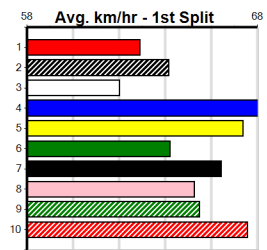

HEALESVILLE FOOTBALL NETBALL CLUB

Distance: 350m, Race Type: Grade 5 T3, Total Prizemoney: $1,530
1st: $1,000, 2nd: $320, 3rd: $160, 4th: $50

BALLAN BRUMBY (7) has recorded solid wins in 3 of his 9 starts here including a scorching 19.01 PB and he looks hard to beat here. MY BOY TED (4) has the early speed to overcome his tough draw and he could be the main danger.

Watchdog Tips: 7 4 5 8 Bet: Trifecta 7/4,5,8/1,4,5,8 ($10 - 111.11%)

SQUIGGLY PAPA [5] Met some speedy types of late, place hopes here. $10.00
Owner(s): BELLE ZAC AND CHARLIE (SYN), M Tabb, S Tabb
Trainer: Mathew Tabb (Lara)
Box History table and Prize Best Starts table included.

JONATHAN'S DREAM [5] Good placing here last start, needs to step here. $12.00
Owner(s): A Gringhuis
Trainer: Arend Gringhuis (Ripplebrook)
Box History table and Prize Best Starts table included.

RAPIDFIRE SERENA [5] May get burnt off early in this, needs some luck. $15.00
Owner(s): Just for us (SYN), B Hare, C Allen
Trainer: Claire Allen (Greendale)
ENG BAL 2024-09-09
Box History table and Prize Best Starts table included.

MY BOY TED [5] Has the speed to overcome tough draw, danger. $6.00
Owner(s): K Norton
Trainer: Kylie Norton (Craigieburn)
Box History table and Prize Best Starts table included.

CHILI HORIZON (NSW)[5] Good turn of foot once balanced, chance if steps. $8.00
Owner(s): B Stephens
Trainer: Susan Richards (Devon Meadows)
Box History table and Prize Best Starts table included.

1

2

3

4

5