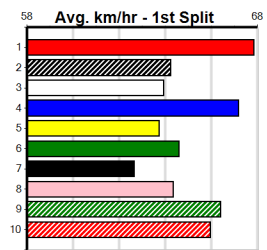

PITSTOP MOWER REPAIRS

Distance: 350m, Race Type: Grade 5 T3, Total Prizemoney: $1,530
1st: $1,000, 2nd: $320, 3rd: $160, 4th: $50

READY TO STING (8) has met some jet before his recent spell and he could have a bit too much class for his rivals here. ANGRY FRANKY (1) can set the early tempo from her gun draw and she looks set to be prominent throughout.

Watchdog Tips: 8 1 5 4 Bet: Quinella 1/8 ($10 for 1000%)

ANGRY FRANKY [5] Gun draw, can set the tempo early, go close. $3.60
BK Bitch Jan-22 Sire: FERAL FRANKY Dam: PHILADELPHIA PIP
Trainer: Steven Collyer (North Coburg)
Winning Distances: < 300m (0) 300 - 399m (4) 400 - 499m (0) 500 - 599m (0) 600 - 699m (0) > 700m (0)
Winning Weights: 27.1(1) 28.3(2) 28.9(1)
4th (5) 28.1 350 HVL R5 12-Jul-24 19.80 19.47 2.75L ZIPPI MUSTANG (19.61) M/6 . . . 6.80 $16.10 T3-5
7th (6) 28.0 350 HVL R6 19-Jul-24 19.85 18.99 7.00L TASTE OF HELL (19.37) M/7 . . . 6.73 $39.20 5
2nd (1) 28.4 350 HVL R6 02-Aug-24 19.82 19.11 0.50L MANILA SULTAN (19.80) M/3 . . . 6.68 $5.30 T3-5
2nd (7) 28.2 350 HVL R6 05-Aug-24 19.68 19.55 2.00L VIKING (19.55) M/2 . . . 6.75 $9.80 T3-5
2nd (5) 28.2 350 HVL R6 09-Aug-24 19.67 19.57 0.10L PERFECT SAL (19.67) M/5 . . . 6.77 $3.90 T3-5
6th (5) 28.6 350 HVL R6 16-Aug-24 19.85 19.37 4.25L CYCLONE WILL (19.57) M/5 . . . 6.65 $5.50 T3-5
2nd (7) 28.8 350 HVL R6 19-Aug-24 19.65 19.15 0.25L ZIPPING PATTY (19.64) M/4 . . . 6.69 $4.20 T3-5
1st (1) 28.9 350 HVL R6 30-Aug-24 19.53 19.45 1.5L JONATHAN'S DREAM (19.63) M/1 . . . 6.63 $3.00 T3-5
Last 3 wins NOT included above
1st (1) 27.1 300 HVL R1 26-Nov-23 17.11 16.48 0.50L ABSOLUTE COOPER (17.14) M/3 . . . 3.99 $4.50 M
1st (2) 28.3 300 HVL R9 11-Jan-24 17.16 16.88 0.50L ZAMBORA'S GIRL (17.19) M/7 . . . 4.17 $3.40 7
1st (3) 28.3 350 HVL R4 14-Jun-24 19.61 19.40 2.50L URANA RHINO (19.79) M/3 . . . 6.65 $5.90 T3-RW

HEAVY METAL [5] Has talent but may get too far back early, tested. $15.00
BD Dog Aug-21 Sire: ORSON ALLEN Dam: ZIPPING POPPY
Trainer: Kate Gorman (Tanjil South)
Winning Distances: < 300m (0) 300 - 399m (6) 400 - 499m (3) 500 - 599m (0) 600 - 699m (0) > 700m (0)
Winning Weights: 30.0(1) 30.2(2) 30.4(1) 30.9(1) 31.0(2) 31.1(1) 31.5(1)
1st (8) 30.0 390 SHP R3 15-Jul-24 22.71 22.02 0.10L VIPER (22.72) M/12 . . . 8.54 $3.40 5
2nd (7) 29.8 435 SLE R11 21-Jul-24 24.89 24.29 8.50L DR. QUEENIE (24.29) M/222 . . . 5.33 $34.10 5
4th (8) 29.8 400 WGL R10 26-Jul-24 23.26 22.65 6.00L MYALL SANDY (22.86) M/66 . . . 8.57 $18.40 X45
7th (5) 29.5 350 HVL R7 31-Jul-24 19.84 19.20 5.50L BEAR LEE BANDIT (19.49) M/6 . . . 6.67 $34.80 5
5th (2) 29.7 400 WGL R3 06-Aug-24 23.08 22.37 4.75L GALLOPING JIMMY (22.76) Q/34 . . . 8.43 $19.90 X45
5th (2) 29.2 435 SLE R9 11-Aug-24 25.36 24.42 7.50L COMPUTER MODEL (24.84) M/575 . . . 5.36 $31.90 5
6th (7) 29.4 435 SLE R11 18-Aug-24 25.16 24.18 6.50L DR. CHIEFTAIN (24.71) M/356 . . . 5.31 $14.40 5
8th (3) 29.0 400 WGL R11 30-Aug-24 23.61 22.57 13.00 BLUEBELLE COLOUR (22.71) M/78 . . . 8.63 $77.70 5
Last 3 wins NOT included above
1st (4) 31.0 350 TRA R7 17-Apr-24 19.92 19.73 0.25L DR. EVERGREEN (19.93) M/21 . . . 6.62 $3.90 T3-5
1st (3) 31.1 400 WGL R6 13-Jun-24 22.99 22.90 3.25L LYLA BEAR (23.20) M/11 . SW . 8.42 $2.60 5
1st (7) 30.2 395 TRA R10 08-Jul-24 22.32 22.32 2.75L BE A CHARACTER (22.50) Q/211 . . . 3.74 $1.80 5