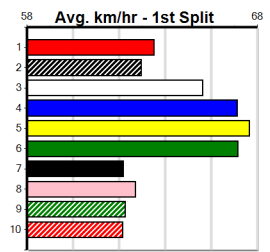

Distance: 350m, Race Type: Tier 3 - Grade 7, Total Prizemoney: $1,530
1st: $1,000, 2nd: $320, 3rd: $160, 4th: $50

PLAYBACK (4) can race on the speed from the outset in this and he may prove hard to catch if he can find the arm. STURGIS (5) has been placed in his last 7 starts and he looks set to be right in the finish again here.

Watchdog Tips: 4 5 1 6 Bet: Win 4

SPARTAN MISSILE [7] Can race in a forward position in this, chance. $7.00
BK Dog Oct-21 Sire: ASTON DEE BEE Dam: IT'S A BIRD
Owner(s): B Stephens
Winning Distances: < 300m (0) 300 - 399m (0) 400 - 499m (1) 500 - 599m (0) 600 - 699m (0) > 700m (0)
Winning Weights: 34.5(1)
5th (6) 35.3 300 HVL R1 19-Jul-24 17.30 16.74 3.75L FLYING SCOTSMAN (17.04) M/8 4.17 $24.00 M
2nd (7) 34.7 400 WGL R1 06-Aug-24 23.32 22.37 8.00L FILL YOUR BOOTS (22.77) M/32 8.79 $5.90 M
1st (1) 34.5 400 WGL R1 15-Aug-24 22.95 22.75 1.00L MINA WINGS (23.00) Q/22 8.48 $3.20 T3-M
4= (6) 34.8 400 WGL R3 20-Aug-24 23.23 22.29 4.25L GRIDLOCKED (22.94) M/65 8.71 $36.60 7
8th (7) 35.4 460 WGL R2 30-Aug-24 26.77 25.80 13.00 MYSTERY TERMS (25.92) M/788 6.69 $57.60 RW
Last 3 wins NOT included above
Box History
Bx 1st 2nd 3rd 4th 5th 6th 7th 8th
1 1
2
3
4
5
6
7 1 1
8
Prize Best $1557.50
Starts 5-1-1-0
Trk/Dts 0-0-0-0
APM 1558

I'M A TREASURE (NSW)[7] Racing well but may get burnt off early here. $12.00
BK Bitch Oct-21 Sire: MEPUNGA BLAZER Dam: IRMA ADELINE
Owner(s): C Treasure
Winning Distances: < 300m (0) 300 - 399m (1) 400 - 499m (0) 500 - 599m (0) 600 - 699m (0) > 700m (0)
Winning Weights: 28.1(1)
5th (8) 28.2 350 HVL R2 28-Jun-24 20.40 19.34 4.00L RIPPED MIKADO (20.12) S/7 7.01 $6.50 T3-M
4th (8) 28.0 460 WGL R1 04-Jul-24 26.79 26.13 9.00L FLYING PROUD (26.17) Q/122 6.64 $17.20 M
2nd (6) 27.7 435 SLE R1 17-Jul-24 25.19 24.54 2.00L STORMY SECRET (25.05) M/122 SW 5.36 $25.30 M
3rd (4) 27.7 435 SLE R2 24-Jul-24 25.17 24.44 2.25L MR. GROOVE (25.02) M/322 5.37 $3.90 M
1st (2) 28.1 350 HVL R1 02-Aug-24 19.94 19.11 1.25L LUCKY INDEED (20.02) M/1 6.72 $2.60 T3-M
3rd (8) 28.5 400 WGL R10 08-Aug-24 23.59 22.66 6.00L SPICY ASSASSIN (23.18) S/33 8.76 $6.60 T3-7
2nd (7) 28.6 435 SLE R3 14-Aug-24 24.99 24.45 0.25L BRAEMAR SHEILA (24.98) M/212 5.33 $17.00 7
2nd (1) 28.2 400 WGL R10 22-Aug-24 23.28 22.55 4.00L KETCHIKAN KID (23.00) S/43 8.51 $12.80 7
Last 3 wins NOT included above
Box History
Bx 1st 2nd 3rd 4th 5th 6th 7th 8th
1 1
2 1 1
3 1 1
4 1 1
5 1
6 1 1 1
7 1 1 1
8 2 1 1
Prize Best $3650.00
Starts 19.94(2)-2/8/24
Trk/Dts 17-1-5-5
APM 2846