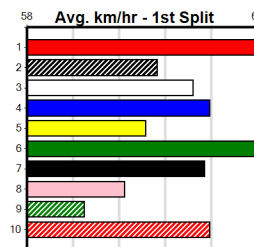

SPORTSBET GO THE BLUE DOG

Distance: 300m, Race Type: Grade 5 T3, Total Prizemoney: $1,530
1st: $1,000, 2nd: $320, 3rd: $160, 4th: $50

MYSTIC LOVE (1) is drawn to race on the speed from the outset in this and she looks set to lead from go to whoa in this. SAINTLY SAL (5) ran a good placing behind the top elect 2 starts back and could be the main danger again here.

Watchdog Tips: 1 5 6 8 Bet: Win 1

Form Box Wgt Dist Track Date Time BON Margin 1st/2nd (Time) PIR Checked Comment W/R Split 1 S/P Grade
MYSTIC LOVE (QLD)[5] Drawn to race on the speed throughout, go close. $3.00
WBD Bitch Sep-20 Sire: FERNANDO BALE Dam: GIVE IT SOME Trainer: Billy Galea (Rockbank)
Owner(s): B Galea
Winning Distances: < 300m (0) 300 - 399m (13) 400 - 499m (0) 500 - 599m (0) 600 - 699m (0) > 700m (0)
Winning Weights: 24.6(1) 24.8(1) 24.9(2) 25.0(2) 25.1(2) 25.2(2) 25.4(1) 25.5(2)
6th (7) 24.9 300 HVL R11 02-Jun-24 17.24 16.66 5.50L WILL VANSON (16.89) Q/6 . . . . . 4.03 $29.80 5
8th (2) 24.7 300 HVL R11 05-Jul-24 17.53 16.98 6.00L ZIPPING OLAF (17.13) M/6 . . . . . 4.07 $17.70 T3-5
5th (1) 24.9 350 HVL R5 12-Jul-24 19.81 19.47 3.00L ZIPPI MUSTANG (19.61) Q/2 . . . . . 6.59 $28.90 T3-5
6th (2) 25.1 300 HVL R12 26-Jul-24 17.36 16.76 6.00L HOLTORF BALE (16.97) M/8 . . . . . 4.16 $7.40 T3-5
1st (8) 25.2 300 HVL R3 02-Aug-24 17.15 16.98 3.5L ELLIOTT NESS (17.38) M/3 . . . . . 4.00 $1.60 T3-5
1st (8) 25.2 300 HVL R5 09-Aug-24 17.06 16.90 0.25L SAINTLY SAL (17.07) Q/1 . . . . . 3.98 $4.90 T3-5
4th (5) 25.0 300 HVL R12 16-Aug-24 17.17 16.77 4.00L MAGIC MOON CHILD (16.91) M/5 . . . . . 4.00 $7.00 T3-5
3rd (2) 25.3 300 HVL R10 30-Aug-24 17.06 16.96 1.25L SPEEDY PAM (16.98) M/2 . . . . . 3.95 $5.80 T3-5
Last 3 wins NOT included above
1st (5) 25.5 350 HVL R8 31-Jan-24 19.67 19.65 1.5L ELSIE DREAMING (19.77) Q/1 . . . . . 6.50 $3.60 5
1st (8) 25.4 350 HVL R8 09-Feb-24 19.74 19.65 0.75L ROCKET RALPH (19.78) Q/1 . . . . . 6.54 $4.10 T3-5
1st (1) 25.1 350 HVL R5 23-Feb-24 19.88 19.73 0.25L GET IT DONE (19.89) M/1 . . . . . 6.58 $2.10 T3-5
Prize Best $21856.43
Starts 16.70(7)-25/1/23
Trk/Dts 68-13-11-6
APM 47-10-9-3 3849