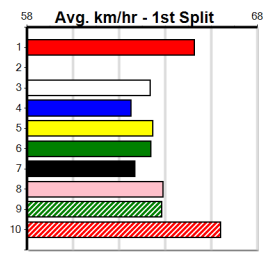

Distance: 300m, Race Type: Tier 3 - Grade 7, Total Prizemoney: $1,530
1st: $1,000, 2nd: $320, 3rd: $160, 4th: $50

PAW OLYMPIA (8) has produced good placings in two of her last four starts and she may be the one to beat in this. CRACKED GEM (6) will find this a bit easier than her last couple of starts and she could be right in the finish here.

Watchdog Tips: 8 6 7 4 Bet: Box Trifecta 4,6,7,8 ($10 for 41.67%)

EWING [7] Comes into calculations from this draw. $15.00
Owner(s): S Hetherton
Sire: FERNANDO BALE Dam: COSMIC SPARKLE
Trainer: Steven Hetherton (Kilmore)
Winning Distances: < 300m (1) 300 - 399m (0) 400 - 499m (0) 500 - 599m (0) 600 - 699m (0) > 700m (0)
Winning Weights: 28.6(1)
7th (5) 29.0 300 HVL R3 05-Jul-24 17.37 16.98 3.75L LITTLE WHIP (17.12) M/3 . . . . 3.99 $21.80 T3-7
5th (5) 28.7 300 HVL R3 18-Jul-24 17.38 16.95 3.75L HAVANA MAGIC (17.12) M/2 . . . . 4.00 $11.50 T3-7
6th (5) 29.0 300 HVL R3 23-Jul-24 17.53 16.72 5.50L CERSEI'S BOY (17.16) M/5 . . . . 4.08 $14.10 T3-7
7th (1) 29.4 300 HVL R2 05-Aug-24 17.75 16.92 8.50L DAMAGED PANEL (17.17) M/5 . . . . 6.87 $33.30 T3-7
3rd (5) 29.0 390 SHP R9 08-Aug-24 22.78 22.32 5.50L COLLINDA PEARL (22.42) M/22 . . SW . 8.65 $92.30 T3-7
5th (6) 29.4 390 SHP R9 15-Aug-24 22.99 22.36 7.50L KRAKEN HUGGIE (22.47) M/33 . . . . 8.62 $19.50 7
7th (5) 29.2 350 HVL R7 23-Aug-24 20.00 19.28 5.50L PAW JULIA (19.64) M/6 . . . . 6.70 $68.00 T3-7
8th (3) 28.8 350 HVL R9 30-Aug-24 20.52 19.45 7.00L LARRY INTENTION (20.05) M/1 . . . . 6.61 $24.00 T3-7
Last 3 wins NOT included above
1st (1) 28.6 278 LCN R2 15-Jan-24 16.59 15.99 1.00L BUCKLE UP MILES (16.66) 0 SWAB 5.14 $14.00 6

WHISKEY SPLASH [7] Can show early speed but place looks best. $12.00
Owner(s): J Belsham
Sire: WHISKEY RIOT Dam: LEKTRA MISS
Trainer: Damien Belsham (Longwarry)
Winning Distances: < 300m (0) 300 - 399m (1) 400 - 499m (0) 500 - 599m (0) 600 - 699m (0) > 700m (0)
Winning Weights: 24.1(1)
3rd (3) 24.3 350 TRA R1 08-Jul-24 20.36 19.86 1.5L VIC ROSE (20.25) Q/11 . . . . 6.67 $13.20 M
6th (2) 24.3 300 HVL R1 12-Jul-24 17.52 16.68 3.75L BROADY BOB (17.27) M/1 . . . . 4.01 $15.60 T3-M
1st (5) 24.1 350 TRA R1 15-Jul-24 20.72 20.27 1.00L DAWN OF DELTA (20.78) Q/11 . . . . 6.75 $8.00 T3-M
7th (4) 24.4 300 HVL R3 26-Jul-24 18.01 16.76 18.00 RAGING ELSA (16.79) M/6 . . . . 4.22 $19.70 T3-7
7th (7) 24.5 300 HVL R3 30-Jul-24 17.65 16.89 4.25L WALTZING EMBERS (17.35) M/2 . . VO . 4.01 $45.10 T3-7
8th (2) 24.1 300 HVL R2 02-Aug-24 17.62 16.98 7.50L LITTLE MISS ENVY (17.11) M/2 . . . . 4.05 $54.00 T3-7
5th (6) 24.2 300 HVL R3 12-Aug-24 17.34 16.88 3.00L SHE CAN DREAM (17.14) M/1 . . . . 4.01 $24.80 7
6th (4) 25.0 300 HVL R1 19-Aug-24 17.65 16.86 5.00L HOTSPOT HERO (17.30) M/3 . . . . 4.10 $17.80 T3-RW
Last 3 wins NOT included above