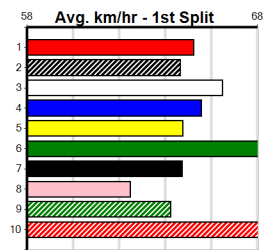

MONTROSE IGA LIQUOR

Distance: 300m, Race Type: Grade 5 T3, Total Prizemoney: $1,530
1st: $1,000, 2nd: $320, 3rd: $160, 4th: $50

SWEET ALESSIA (6) can set the tempo soon after box rise in this and she may be hard to catch if she can find the arm early. SWEATY HAND (8) has plenty of talent and should find this a bit easier than some of his recent racing.

Watchdog Tips: 6 8 2 7 Bet: Win 6

Form Box Wgt Dist Track Date Time BON Margin 1st/2nd (Time) PIR Checked Comment W/R Split 1 S/P Grade

CATCH THE OUTLAW [5] Gun draw, good early but may find this tough. $15.00
Owner(s): P Pollutro
Sire: FERNANDO BALE Dam: SUPREME OUTLAW
Trainer: Phillip Pollutro (Morwell)

PADDY ALMIGHTY [5] Fast 350m winner here 4 starts back, big chance. $5.50
Owner(s): G Mcmillan
Sire: MEPUNGA BLAZER Dam: VENUS ALLEN
Trainer: Elaine Wood (Nambrok)

BLUE CHINCHILLA [5] Can race in a forward position in this, place hope $12.00
Owner(s): MARLIE (SYN), J Grindley, M Grindley, K Sweeney
Sire: SHIMA SHINE Dam: FLOSSING
Trainer: Adele Powell (Stanhope)

BEAUTIFUL LIAR [5] Drawn to find some trouble in this, tough ask. $21.00
Owner(s): Eye Candy (SYN), C Wilk, K Gorman
Sire: BERNARDO Dam: EAU ROUGE
Trainer: Christian Wilk (Tanjil South)

SUPER TONE [5] Far from disgraced in recent times, can threaten. $7.50
Owner(s): A Rippon
Sire: SHIMA SHINE Dam: MEPUNGA MIDGET
Trainer: Murray Collyer (Coburg East)

1

2

3

4

5

Box History table for CATCH THE OUTLAW

Box History table for PADDY ALMIGHTY

Box History table for BLUE CHINCHILLA

Box History table for BEAUTIFUL LIAR

Box History table for SUPER TONE