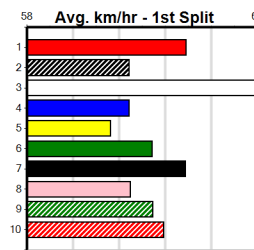

STRAIGHT RACING...GREAT RACING

Distance: 350m, Race Type: Grade 5 T3, Total Prizemoney: $1,530
1st: $1,000, 2nd: $320, 3rd: $160, 4th: $50

HARD PRESS (3) can explode mid race in her races and she may prove hard to hold out in this. AUSSIE SAVANNAH (6) produced a solid last start placing here and she can hit the line hard with any luck. SHE'S SOMETHING (7) has claims as well.

Watchdog Tips: 3 6 7 8 Bet: Win 3

Form Box Wgt Dist Track Date Time BON Margin 1st/2nd (Time) PIR Checked Comment W/R Split 1 S/P Grade

MANILA SULTAN [5] Smart winner here 4 starts back, cannot dismiss. $7.50
Owner(s): C Fahey
Winning Distances: < 300m (0) 300 - 399m (7) 400 - 499m (1) 500 - 599m (0) 600 - 699m (0) > 700m (0)
Winning Weights: 30.8(1) 31.3(1) 31.4(1) 31.6(1) 31.8(1) 32.0(3)

Box History
Bx 1st 2nd 3rd 4th 5th 6th 7th 8th
1 1 1 1 1 3 1 1
2 1 4 5 1 1 1 1
3 2 1 2 1 1 1 1
4 1 2 2 1 1 1 1
5 4 1 2 1 2 1 1
6 2 2 2 2 1 1 1
7 2 2 2 3 1 2 1
8 2 2 2 1 1 1 2
Prize Best $26122.50
Starts 19.33(6)-25/1/23
Trk/Dts 72-8-14-12
APM 9-1-0-2 3299

BRAEMAR AUDREY [5] Resuming, well beaten in past few, looks unlikely. $21.00
Owner(s): Y Cassidy
Winning Distances: < 300m (0) 300 - 399m (3) 400 - 499m (2) 500 - 599m (0) 600 - 699m (0) > 700m (0)
Winning Weights: 28.8(1) 29.2(1) 29.4(2) 29.5(1)

Box History
Bx 1st 2nd 3rd 4th 5th 6th 7th 8th
1 1 1 1 1 1 1 2
2 1 1 1 1 1 1 1
3 1 1 2 1 1 4
4 1 1 1 2 1 1
5 2 1 1 2 1 1
6 1 1 1 1 1 1
7 1 2 1 1 6 1
8 1 1 1 1 2 2
Prize Best $7275.00
Starts 20.47(4)-19/1/24
Trk/Dts 50-5-3-5
APM 2-0-0-0 734

HARD PRESS [5] Talented, can explode mid race, hard to hold out. $2.80
Owner(s): D Bourke
Winning Distances: < 300m (0) 300 - 399m (3) 400 - 499m (1) 500 - 599m (3) 600 - 699m (0) > 700m (0)
Winning Weights: 26.4(1) 27.0(1) 27.2(1) 27.5(2) 27.6(1) 27.8(1)

Box History
Bx 1st 2nd 3rd 4th 5th 6th 7th 8th
1 2 1 4 2 1 1
2 1 1 1 1 2 1
3 1 1 1 1 2 1
4 1 1 1 2 2 1
5 1 1 2 2 1
6 1 2 2 2 1
7 1 1 1 1 1
8 1 1 1 1 2
Prize Best $19405.00
Starts 19.31(8)-5/3/24
Trk/Dts 43-7-6-7
APM 13-3-1-3 4577

RAMBLIN' MAN [5] *** SCRATCHED *** $99.00
Owner(s): J Accurso
Winning Distances: < 300m (0) 300 - 399m (1) 400 - 499m (3) 500 - 599m (3) 600 - 699m (0) > 700m (0)
Winning Weights: 32.3(1) 32.7(1) 32.8(1) 33.0(1) 33.1(1) 33.4(1) 33.6(1)

Box History
Bx 1st 2nd 3rd 4th 5th 6th 7th 8th
1 4 3 2 1 1 1 2
2 1 1 1 1 1 1 1
3 1 2 1 1 2 2 1
4 1 1 2 2 3 2
5 1 2 3 2 2
6 2 2 1 1 1 1 1
7 1 1 2 4 2
8 2 1 2 3 2 2 1
Prize Best $18155.00
Starts 19.74(6)-11/8/23
Trk/Dts 80-7-10-12
APM 10-1-2-0 2357

ROTHWELL BOY [5] Drawn to find some trouble in this, needs luck. $26.00
Owner(s): R Dunne
Winning Distances: < 300m (0) 300 - 399m (0) 400 - 499m (4) 500 - 599m (3) 600 - 699m (0) > 700m (0)
Winning Weights: 36.3(1) 36.5(1) 36.9(3) 37.1(1) 37.4(1)

Box History
Bx 1st 2nd 3rd 4th 5th 6th 7th 8th
1 2 1 1 1 1 2 1
2 2 1 2 1 3 3
3 1 2 2 2 1 2 1
4 1 1 2 1 2
5 1 1 2 3 2 2
6 1 1 1 1 1 2 3
7 1 1 2 1 3 1 1
8 2 1 2 1 2 1 3
Prize Best $13650.00
Starts 19.96(7)-14/6/23
Trk/Dts 74-7-6-7
APM 6-0-0-2 1399

1

2

3

4

5