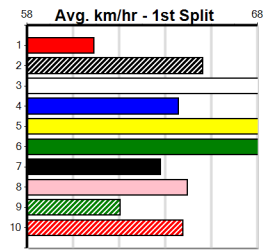

Distance: 300m, Race Type: Grade 5 T3, Total Prizemoney: $1,530
1st: $1,000, 2nd: $320, 3rd: $160, 4th: $50

(VIC time)

BEAR LEE TIME (3) can explode soon after box rise in his races and he could be the one to beat with an ounce of luck early. SPEEDY PAM (6) recorded a solid all the way win here last start and she looks like the main danger here.

Watchdog Tips: 3 6 2 8 Bet: Win 3

Race card for HOTSPOT HERO [5]. Includes dog details, owner (Bris Vegas), sire (BARCIA BALE), dam (WYNBURN LUCIFER), and a box history table.

Race card for MR. BARTENDER [5]. Includes dog details, owner (M Katsiris), sire (HOOKED ON SCOTCH), dam (PRETTY MUCH), and a box history table.

Race card for BEAR LEE TIME [5]. Includes dog details, owner (Powellful Ryino), sire (BLACK BEAR LEE), dam (INMATE), and a box history table.

Race card for EDI BALE (NSW)[5]. Includes dog details, owner (B Wheeler), sire (DYNA LACHLAN), dam (URSULA BALE), and a box history table.

Race card for PERFECT SAL [5]. Includes dog details, owner (T Salpigtidis), sire (ASTON DEE BEE), dam (PERFECT MADISON), and a box history table.