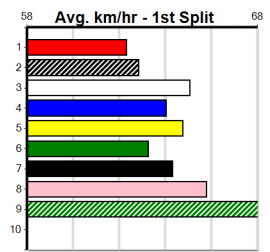

"THE SHED" @ Healesville Greys

4

11:49AM

(VIC time)

Distance: 350m, Race Type: Tier 3 - Grade 6, Total Prizemoney: $1,530
1st: $1,000, 2nd: $320, 3rd: $160, 4th: $50

PAW VARNER (8) recorded a solid all the way win 4 starts back and he may prove hard to beat in a race of this nature. RAGING STORM (5) has a big motor and looks like the danger after being placed in five of his six starts here to date.

Watchdog Tips: **8** **5** **2** **6** **Bet:** Trifecta 8/2,5,6/2,4,5,6 ($10 - 111.11%)

1

CRUISING AMY [6] Can get the gun run but place looks best with luck **$15.00**
BK Bitch Apr-21 Sire: RAW ABILITY Dam: CRUISY'S EMPRESS Trainer: Alfio Giacca (Sunshine North)
Owner(s): A Giacca
Winning Distances: < 300m (0) 300 - 399m (0) 400 - 499m (2) 500 - 599m (0) 600 - 699m (0) > 700m (0)
Winning Weights: 26.0(1) 26.1(1)
2nd (7) 26.0 390 BAL R4 16-Jun-24 22.99 22.46 8.00L SOLID GROUND (22.46) M/43 . . . . . 8.58 $18.50 T3-6
2= (6) 26.5 390 BAL R3 23-Jun-24 22.82 22.22 2.75L AEROBIC ICE AGE (22.63) M/22 . . . . . 8.69 $5.90 T3-6
8th (4) 26.5 390 BAL R4 30-Jun-24 22.96 22.21 9.00L JAMS NIMBLE (22.36) M/78 . . . . . 8.83 $13.60 T3-6
8th (5) 26.0 400 GEL R3 16-Jul-24 23.51 22.53 11.00 LUKA MAGIC (22.74) M/87 . . . . . 8.91 $74.00 6G
4th (8) 26.2 390 BAL R3 05-Aug-24 22.95 22.44 4.50L JEROME (22.65) S/65 . . . . . 8.83 $19.80 T3-RW
7th (2) 26.4 425 BEN R3 14-Aug-24 24.86 23.98 13.00 FABIO GIBLET (23.98) M/657 . . . . . 6.70 $59.40 T3-6
3rd (2) 26.2 350 HVL R4 19-Aug-24 20.13 19.15 2.25L MR. GROOVE (19.98) M/3 . . . . . 6.81 $42.80 T3-6
4th (7) 26.4 350 HVL R5 26-Aug-24 19.73 19.33 4.50L PAW USAMI (19.43) M/4 . . . . . 6.63 $37.10 T3-6
Last 3 wins NOT included above
1st (2) 26.0 425 BEN R2 29-Nov-23 24.86 24.20 0.25L ESPRESSO BABE (24.87) M/222 . . . . . 6.66 $12.30 T3-M
1st (7) 26.1 425 BEN R9 17-Apr-24 24.51 24.30 1.5L LEKTRA SAM (24.61) Q/111 . . . . . 6.59 $4.00 7
Prize Best Starts Trk/Dts APM $5220.00 19.73(7)-26/8/24 33-2-7-6 4-0-0-1 2092

2

PRINCE PIERRE [6] Smart all the way wins in 2 of his last 3, chance. **$4.40**
BK Dog Apr-22 Sire: ORSON ALLEN Dam: CULLQUIN CERSEI Trainer: Cole Brett (Kurunjang)
Owner(s): C Brett
Winning Distances: < 300m (0) 300 - 399m (0) 400 - 499m (2) 500 - 599m (0) 600 - 699m (0) > 700m (0)
Winning Weights: 31.6(1) 32.0(1)
3rd (6) 31.4 425 BEN R1 28-Jun-24 24.69 23.73 0.75L BOROUGH MAN (24.64) M/223 . . . . . 6.86 $13.80 M
7th (1) 31.7 425 BEN R1 05-Jul-24 24.78 23.75 8.50L TIMMA TURTLE TWO (24.19) M/468 . . . . . 6.73 $6.90 M
5th (1) 32.0 350 HVL R2 10-Jul-24 20.20 19.62 4.75L RIGHT SIDE UP (19.88) M/7 . . . . . 6.83 $10.20 T3-M
5th (7) 32.1 350 HVL R2 18-Jul-24 20.18 19.56 3.25L PATH TO NIRVANA (19.95) M/6 . . . . . 6.86 $6.00 T3-M
4th (8) 32.0 350 HVL R2 23-Jul-24 20.07 19.36 1.5L COMO PRINCE (19.97) M/8 . . . . . 6.90 $4.00 T3-M
1st (1) 32.0 450 BAL R2 29-Jul-24 25.95 25.69 6.00L CHERRY TIME (26.36) M/111 . . . . . 6.74 $2.00 M
1st (1) 31.6 425 BEN R9 21-Aug-24 24.39 24.10 4.25L HELLO COOPER (24.68) M/111 . . . . . 6.75 $1.80 7
2nd (1) 31.1 425 BEN R11 28-Aug-24 24.56 24.19 1.5L TORNADO JACK (24.46) M/333 . . . . . 6.74 $2.60 T3-6
Last 3 wins NOT included above
Prize Best Starts Trk/Dts APM $2825.00 20.07(8)-23/7/24 13-2-1-1 3-0-0-0 2375