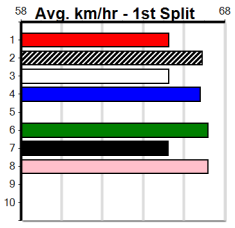

FERNANDO MICK AT STUD

Distance: 600m, Race Type: Mixed 4/5, Total Prizemoney: $10,375
1st: $7,000, 2nd: $2,150, 3rd: $1,075, 4th: $150

4

7:25PM

(VIC time)

CANYA ALL CLASS (7) can find bother, however he has panels on these talent wise and he was enormous when scoring here last week. SHADOWS OF BLUE (1) is racing with confidence and he is drawn to be prominent from the outset.

Watchdog Tips: **7** **1** **2** **4** **Bet:** **Box Trifecta 1,2,4,7 ($10 for 41.67%)**