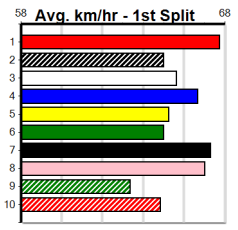

10

9:37PM

(VIC time)

AMRON BOY AT STUD

Distance: 525m, Race Type: Grade 5, Total Prizemoney: $8,785
1st: $5,900, 2nd: $1,820, 3rd: $915, 4th: $150

Watchdog Tips: 7 2 5 4 Bet: Box Quinella 2,5,7 ($10 for 333.33%)

GRAND TOURER (7) was enormous when scoring at Sandown two runs back and he is ideally drawn out wide. PAW ZELINI (2) sizzled around Sandown two runs back and she can lead for a long way. IRINKA BENJI (5) will be charging to the line.

Main table containing race details for 10 horses, including names, trainers, owners, race history, and winning boxes.