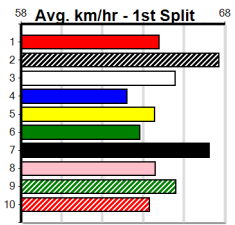

1	2	3	4	5	6	7	8
1	1	1					3
Prize Best \$13,640.00							
Starts 27-7-2-2							
Trk/Dst 0-0-0-0							
APM \$6845							

1	2	3	4	5	6	7	8
1				1	2		
Prize Best \$6,900.00							
Starts 10-4-0-1							
Trk/Dst 0-0-0-0							
APM \$5760							

SPORTSBET SET A DEPOSIT LIMIT

Distance: 525m, Race Type: Grade 5, Total Prizemoney: \$8,785
1st: \$5,900, 2nd: \$1,820, 3rd: \$915, 4th: \$150

12

10:22PM

(VIC time)

HOLDEN BALE (7) is better than his form reads and he should be able to burn them off at the bend.
RUXTON FLAME (3) was a gutsy 29.69 Sandown winner and he looks very well graded again.
BOMB LUCA (4) is improving all the time