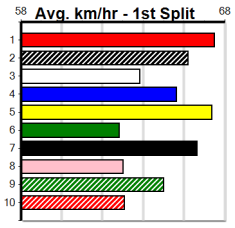

SPORTSBET FINAL

Distance: 525m, Race Type: Grade 5 Final, Total Prizemoney: $9,055
1st: $6,100, 2nd: $1,870, 3rd: $935, 4th: $150

1
6:29PM
(VIC time)

BRONELLY STRIKER (2) has a great record here to date and he should be able to find the top through the bend. EXTREMELY POTENT (1) was a gutsy 30.21 heat winner and he is drawn to get all the breaks. FIGURE IT OUT (7) is airborne at present

Watchdog Tips:

2 1 7 8

Bet:

Win 2