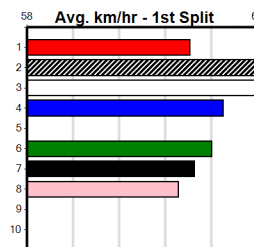

7

8:27PM

(VIC time)

Distance: 730m, Race Type: Mixed 4/5, Total Prizemoney: $10,375
1st: $7,000, 2nd: $2,150, 3rd: $1,075, 4th: $150

REITERATE (3) should get a pretty cheap lead tonight and he will prove too classy for these. MRS. AVENGER (6) is far better than her form indicates and she can come out running at times. REDEEMER BLUE (4) won't be too far away

Watchdog Tips: 3 6 4 1 Bet: Win 3

ROCK THE MARJEN [5] One paced but the draw helps, keep safe $12.00
BK Dog Jan-22 Sire: FARLEY TURBO Dam: PRINCESS MARJEN
Owner(s): STEV MARJEN (SYN), I Marr, C Stevens, L Burford
Trainer: David Jensen (Woodstock)
Winning Distances: < 300m (0) 300 - 399m (2) 400 - 499m (0) 500 - 599m (3) 600 - 699m (0) > 700m (1)
Winning Weights: 33.2(1) 33.5(1) 33.6(1) 34.0(1) 34.3(1) 34.6(1)
Box History table and Prizemoney details.

DISTRACTING [5] Better suited to a shorter journey, place best $6.00
BK Bitch Jun-21 Sire: BARCIA BALE Dam: SUBMISSION
Owner(s): W Green
Trainer: Keith Lancaster (Melton)
Winning Distances: < 300m (0) 300 - 399m (1) 400 - 499m (2) 500 - 599m (4) 600 - 699m (3) > 700m (0)
Winning Weights: 25.2(1) 25.4(3) 25.5(2) 25.6(1) 26.0(1) 26.3(1) 26.4(1)
Box History table and Prizemoney details.

REITERATE [5] Looks the leader, well graded, hard to hold out $2.40
WBK Dog Jul-22 Sire: FERNANDO BALE Dam: SILKEN
Owner(s): J Sharp
Trainer: Jeffrey Britton (Anakie)
Winning Distances: < 300m (0) 300 - 399m (0) 400 - 499m (1) 500 - 599m (1) 600 - 699m (3) > 700m (0)
Winning Weights: 31.9(2) 32.0(2) 32.2(1)
Box History table and Prizemoney details.

REDEEMER BLUE [4] Good record here, strong in the run home, danger $8.00
BE Dog Jun-21 Sire: MY REDEEMER Dam: MISS CITY GIRL
Owner(s): CITY BOWLS (SYN), B Parsons, K Gooley
Trainer: Brendan Pursell (Lara)
Winning Distances: < 300m (0) 300 - 399m (0) 400 - 499m (0) 500 - 599m (2) 600 - 699m (1) > 700m (5)
Winning Weights: 30.7(2) 30.9(1) 31.0(4) 31.1(1)
Box History table and Prizemoney details.

*** VACANT BOX ***
Owner(s):
Sire: Dam:
Trainer:
Winning Distances: < 300m (0) 300 - 399m (0) 400 - 499m (0) 500 - 599m (0) 600 - 699m (0) > 700m (0)
Winning Weights:
Box History

1

2

3

4

5