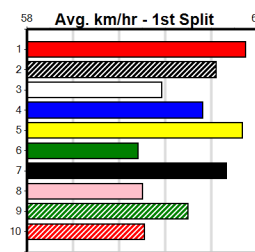

SPORTSBET FINAL

1
6:29PM

(VIC time)

Distance: 525m, Race Type: Grade 5 Final, Total Prizemoney: $9,055
1st: $6,100, 2nd: $1,870, 3rd: $935, 4th: $150

BRONELLY STRIKER (2) has a great record here to date and he should be able to find the top through the bend. EXTREMELY POTENT (1) was a gutsy 30.21 heat winner and he is drawn to get all the breaks. FIGURE IT OUT (7) is airborne at present

Watchdog Tips: 2 1 7 8 **Bet:** Win 2

Form Box	Wgt	Dist	Track	Date	Time	BON	Margin	1st/2nd (Time)	PIR	Checked	Comment	WR	Split 1	S/P	Grade
1	EXTREMELY POTENT [4] Gutsy effort to win his heat, sizzling PB, danger $3.60 BK Dog Oct-21 Sire: AUSSIE INFRARED Dam: POTENT Trainer: Peter Presutto (Devon Meadows) Owner(s): BURGIN RACING (SYN), M Burgin, B Burgin Winning Distances: < 300m (0) 300 - 399m (2) 400 - 499m (3) 500 - 599m (3) 600 - 699m (1) > 700m (0) Winning Weights: 34.1(1) 34.2(1) 34.4(4) 34.5(1) 34.8(1) 34.9(1) 7th (5) 34.6 515 SAN R10 04-Jul-24 30.45 29.18 8.50L SHAYNA BALE (29.87) M/7777 . . . VO . . . 5.23 $7.20 5 2nd (2) 34.8 595 SAN R9 11-Jul-24 34.56 34.09 0.75L ETHANOL EXTRA (34.52) M/2222 . . . SW . . . 9.28 $4.50 5 5th (6) 34.8 450 SHP R8 22-Jul-24 25.32 24.95 2.25L GUNAI WIZARD (25.17) M/556 . . . . . 6.69 $4.30 X45 7th (7) 34.8 595 SAN R2 01-Aug-24 35.21 34.36 13.00 FLYING DINAR (34.36) M/7777 . . . W . . . 9.83 $9.20 X45 3rd (7) 34.5 460 WGL R7 09-Aug-24 25.91 25.58 4.75L MOTION SENSOR (25.58) M/222 . . . . . 6.50 $4.70 X34 2nd (1) 34.6 350 HVL R8 18-Aug-24 19.24 19.07 1.00L BERNIE BURROW (19.17) M/5 . . . . . 6.55 $7.50 X34 3rd (1) 34.5 350 HVL R8 25-Aug-24 19.03 18.71 4.75L ASTON FANTASTIC (18.71) S/5 . . . . . 6.56 $10.70 X34 1st (7) 34.4 525 MEP R3 28-Aug-24 30.21 29.95 0.10L GENESIS BALE (30.22) M/1433 . . . . . 5.12 $2.40 5H Last 3 wins NOT included above 1st (1) 34.1 510 SLE R9 31-Mar-24 28.83 28.63 2.00L ALWAYS A THRILL (28.96) Q/211 . . . . . 9.09 $7.00 5H 1st (3) 34.4 525 MEA R11 08-Jun-24 29.80 29.80 3.00L ASTON BOLLINGER (30.01) M/2211 . . . . . 5.09 $2.20 5 1st (4) 34.2 600 MEA R6 22-Jun-24 34.72 34.06 2.00L LUPINI MONELLI (34.85) M/2111 . . . . . 9.23 $5.10 5H