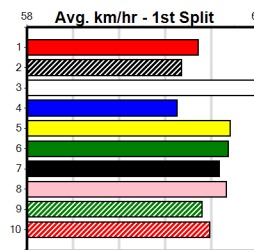

THE WATCHDOG APP

Distance: 525m, Race Type: Mixed 4/5, Total Prizemoney: $9,055
1st: $6,100, 2nd: $1,870, 3rd: $935, 4th: $150

SHIMA STEEL (3) was brilliant when placed at Sandown two runs back and he will give them something to catch. PAW KRAMER (1) has been dominant in his past two and he is facing his toughest test. PALAWA KING (4) can sprint well fresh

Watchdog Tips: 3 1 4 6 Bet: Win 3

PAW KRAMER (NSW)[4] Brilliant in his past two, toughest test, danger $4.20
DKBD Dog Aug-22 Sire: FERNANDO BALE Dam: XAMIRA BALE
Owner(s): B Wheeler
Trainer: Samantha Grenfell (Anakie)

HOCUS POCUS [4] Goes well here but likely to need it easier $18.00
BE Bitch Sep-21 Sire: FERNANDO BALE Dam: AMELIA CHRISTA
Owner(s): R Moore
Trainer: Christian Schmidt (Devon Meado)

SHIMA STEEL [5] Great effort two runs back, hard to reel in $4.60
BE Dog Nov-21 Sire: SHIMA SHINE Dam: LILLY FOX
Owner(s): KOOWEE (SYN), D Gleeson, R Cummings, M Hildebrand, P Chopping, G Hildebrand
Trainer: Thomas Dailly (Anakie)

PALAWA KING (NSW)[5] Superstar stayer, fresh, threat with a clear run $3.60
BK Dog Jan-21 Sire: FERAL FRANKY Dam: MAXIMUM DOS
Owner(s): E Hughes
Trainer: Raymond Smith (Forbes)

ZOHA BALE (NSW)[5] No luck since resuming, can atone, place $10.00
BK Dog Sep-20 Sire: ALLEN DEED Dam: SAMMY ALLEN
Owner(s): B Wheeler
Trainer: Mark Delbridge (Balliang)

1

2

3

4

5