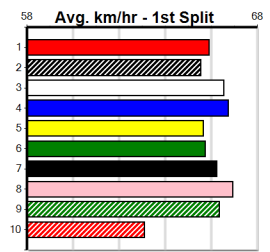

PAT HAAS CLASSIC FINAL

Distance: 525m, Race Type: Grade 5 Final, Total Prizemoney: $15,250
1st: $10,000, 2nd: $3,000, 3rd: $1,500, 4th: $750

SUNNYSIDE JO (7) has been racing in rare form of late and she is armed with devastating early speed. I'M A MUSTANG (1) was impressive when placed in her heat and she is drawn to get the breaks. BORACAY SUMMER (5) continues to impress

Watchdog Tips: [7] [1] [5] [8] Bet: Win 7

Form Box for I'M A MUSTANG [5]. Includes details on owner (Thank frank (SYN)), sire (TOMMY SHELBY), dam (FRANK'S GIRL), winning distances, and a box history table.

Form Box for MAGIC DARK STAR [4]. Includes details on owner (Magical Speed (SYN)), sire (FABREGAS), dam (TAPESTRY TEARS), winning distances, and a box history table.

Form Box for LORRAINE JACKY (NSW)[5]. Includes details on owner (E Hughes), sire (FERAL FRANKY), dam (ARMATREE KAYCEE), winning distances, and a box history table.

Form Box for BEBOP JAZZ [5]. Includes details on owner (N Presutto), sire (SHIMA SHINE), dam (JAZZ OPERA), winning distances, and a box history table.

Form Box for BORACAY SUMMER [4]. Includes details on owner (William & Judd (SYN)), sire (FERAL FRANKY), dam (MIAMI FERNANDO), winning distances, and a box history table.