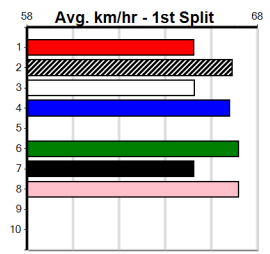

FERNANDO MICK AT STUD

Distance: 600m, Race Type: Mixed 4/5, Total Prizemoney: $10,375
1st: $7,000, 2nd: $2,150, 3rd: $1,075, 4th: $150

CANYA ALL CLASS (7) can find bother, however he has panels on these talent wise and he was enormous when scoring here last week. SHADOWS OF BLUE (1) is racing with confidence and he is drawn to be prominent from the outset.

Watchdog Tips: **7** **1** **2** **4** **Bet:** **Box Trifecta 1,2,4,7 ($10 for 41.67%)**

1

SHADOWS OF BLUE [4] **Ultra consistent, has the good draw, danger** **$3.60**
BE Dog Mar-22 Sire: TOMMY SHELBY Dam: ART NOVEAU
Owner(s): CHAMPAGNE PTN (SYN), S Smith, A Langton
Winning Distances: < 300m (0) 300 - 399m (0) 400 - 499m (1) 500 - 599m (1) 600 - 699m (2) > 700m (0)
Winning Weights: 33.2(1) 34.0(3)
3rd (3) 33.3 660 BAL R6 17-Jul-24 38.64 38.22 4.50L RAYA STAR (38.32) M/3333 . . . 13.03 $14.60 RWH
5th (3) 33.8 660 BAL R6 24-Jul-24 38.62 38.17 6.50L ENGELKE ROAD (38.17) M/5444 . . . 12.94 $22.80 RWF
7th (5) 34.0 595 SAP R9 29-Jul-24 35.21 34.38 11.00L PAW BODHI (34.45) S/7666 . . . 9.89 $5.00 RW
3rd (8) 34.2 600 MEA R4 03-Aug-24 35.31 34.28 7.00L LIVEABLE (34.82) S/5544 . . . 9.33 $12.40 X67
1st (7) 34.0 600 MEA R3 10-Aug-24 34.54 34.54 6.00L JAMARRA (34.94) M/3211 . . . 9.24 $4.00 RW
1st (7) 34.0 600 MEA R3 17-Aug-24 34.42 34.42 3.5L VISTA YTTTRIUM (34.65) M/3333 . . . 9.17 $2.70 RW
2nd (3) 33.9 600 MEP R6 21-Aug-24 34.66 34.40 3.75L WEST STAR (34.40) S/3322 . . . 9.27 $2.80 RWH
4th (6) 33.9 600 MEA R2 31-Aug-24 34.93 34.44 5.50L WEST STAR (34.57) S/5644 . . . 9.22 $17.50 RWF
Last 3 wins NOT included above
1st (2) 33.2 515 SAP R1 25-Feb-24 29.81 29.46 4.00L ECO BALE (30.09) M/4331 . . . 5.30 $2.20 M
1st (5) 34.0 450 SHP R5 30-May-24 25.55 25.51 2.25L SHE'S EXTREME (25.70) M/431 . . . 7.12 $1.90 X67

Box History

Bx	1st	2nd	3rd	4th	5th	6th	7th	8th
1								
2	1	2	2	1		1		
3		1	2		1	1		
4					1	1		
5	1	1	1				2	
6					1	1		
7	2				1			
8			1	1				

Prize Best $29955.00
Starts 34.42(7)-17/8/24
Trk/Dts 26-4-4-6
APM 10-2-1-3
21281

2

LIVEABLE [5] **Never headed two runs back, can cause an upset** **$9.00**
BK Bitch Jul-22 Sire: FERNANDO BALE Dam: SILKEN
Owner(s): THE WILLY STROLLERS (SYN), J Sharp, M Alexander
Winning Distances: < 300m (0) 300 - 399m (0) 400 - 499m (0) 500 - 599m (1) 600 - 699m (3) > 700m (0)
Winning Weights: 24.9(3) 25.1(1)
2nd (3) 24.6 595 SAN R2 11-Jul-24 34.51 34.09 1.5L HOT ASHES (34.42) M/2222 . . . 9.19 $5.40 X67
8th (7) 25.0 660 BAL R7 17-Jul-24 39.02 38.22 12.00 FLYING ENVY (38.22) M/4564 . . . 12.96 $9.30 RWH
4th (1) 25.0 595 SAN R2 25-Jul-24 35.06 34.34 4.50L PAW ERINA (34.75) M/2234 . . . 9.42 $1.30 X67
1st (6) 25.1 600 MEA R4 03-Aug-24 34.82 34.28 2.00L PAW HELION (34.95) M/1111 . . . 9.14 $5.50 X67
4th (1) 25.1 715 SAN R6 08-Aug-24 42.38 41.72 9.50L MEPUNGA SURPRISE (41.72) Q/1133 . . . 6.06 $20.30 X45
3rd (8) 24.8 715 SAN R5 15-Aug-24 42.29 41.85 6.50L SHAKE AND BAKE (41.85) Q/1222 . . . 6.04 $48.10 X45
1st (4) 24.9 600 MEP R4 21-Aug-24 34.53 34.40 2.75L ARCHIE MCIVOR (34.71) Q/1111 . . . 8.99 $2.60 RWH
3rd (3) 24.9 600 MEA R2 31-Aug-24 34.80 34.44 3.5L WEST STAR (34.57) M/2222 . . . 9.07 $8.50 RWF
Last 3 wins NOT included above
1st (2) 24.9 520 GEL R4 07-May-24 30.44 30.39 2.25L PLAY THE MUSIC (30.58) M/5322 . . . 5.54 $3.40 M
1st (6) 24.9 600 MEP R9 03-Jul-24 34.92 34.91 6.00L CRAFTY BEER (35.33) M/1111 . . . 9.07 $1.60 X67

Box History

Bx	1st	2nd	3rd	4th	5th	6th	7th	8th
1				2				
2	1	1	1					
3		1	1					
4	1			2				
5					1			
6	2				1			
7			1		1			1
8		2	2					

Prize Best $25085.00
Starts 34.53(4)-21/8/24
Trk/Dts 22-4-4-5
APM 8-3-3-1
18388