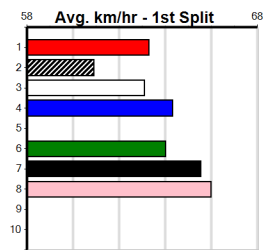

CITY VIEW BISTRO

Distance: 600m, Race Type: Grade 5, Total Prizemoney: $10,095
1st: $6,800, 2nd: $2,095, 3rd: $1,050, 4th: $150

POHOLKE (7) carved out a sizzling 34.43 when scoring here two runs back and he is suitably drawn out wide. JAMIE BALE (8) has been placed in three of five here and he will be strong in the run home. STACY'S MUM (4) can come out running.

Watchdog Tips: 7 8 4 1 Bet: Win 7

1 JUNGLE ACE (NSW)[5] Promising NSW speedster, well drawn, respect $4.60
BD Bitch May-22 Sire: JUNGLE DEUCE Dam: IRINKA LIZZY
Owner(s): M Dimarco
Trainer: Raymond Smith (Forbes)
Winning Distances: < 300m (0) 300 - 399m (0) 400 - 499m (1) 500 - 599m (2) 600 - 699m (0) > 700m (0)
Winning Weights: 31.2(1) 31.5(1) 31.6(1)
Table with columns: Form, Box, Wgt, Dist, Track, Date, Time, BON, Margin, 1st/2nd (Time), PIR, Checked, Comment, W/R, Split 1, S/P, Grade.

2 ZIPPING GRANDE (NSW)[5] Improving type but may need it easier $10.00
BE Bitch Dec-21 Sire: AUSSIE INFRARED Dam: ZIPPING MEG
Owner(s): Hallinan Hallinan (SYN), M Hallinan, F Hallinan
Trainer: Keith Lloyd (Anakie)
ENG GEL 2024-09-06
Winning Distances: < 300m (0) 300 - 399m (0) 400 - 499m (1) 500 - 599m (2) 600 - 699m (0) > 700m (0)
Winning Weights: 26.4(1) 26.6(1) 26.7(1)
Table with columns: Form, Box, Wgt, Dist, Track, Date, Time, BON, Margin, 1st/2nd (Time), PIR, Checked, Comment, W/R, Split 1, S/P, Grade.

3 FACETIOUS [5] Needs things her own way, prefer to watch $21.00
BD Bitch Dec-21 Sire: SUPERIOR PANAMA Dam: GEMILLY
Owner(s): D Verhagen
Trainer: Bruno Panetta (Melton West)
Winning Distances: < 300m (0) 300 - 399m (0) 400 - 499m (1) 500 - 599m (1) 600 - 699m (1) > 700m (0)
Winning Weights: 25.6(1) 26.0(1) 26.3(1)
Table with columns: Form, Box, Wgt, Dist, Track, Date, Time, BON, Margin, 1st/2nd (Time), PIR, Checked, Comment, W/R, Split 1, S/P, Grade.

4 STACY'S MUM [5] Far from disgraced last time, threat if steps $7.50
BK Bitch Mar-22 Sire: BARCIA BALE Dam: GYPSIES LUCK
Owner(s): M Maas
Trainer: Marlene Schmidt (Devon Meadow)
Winning Distances: < 300m (0) 300 - 399m (0) 400 - 499m (2) 500 - 599m (3) 600 - 699m (0) > 700m (0)
Winning Weights: 27.6(1) 27.7(1) 28.0(1) 28.4(2)
Table with columns: Form, Box, Wgt, Dist, Track, Date, Time, BON, Margin, 1st/2nd (Time), PIR, Checked, Comment, W/R, Split 1, S/P, Grade.

5 *** VACANT BOX ***
Sire: Dam:
Owner(s):
Trainer:
Winning Distances: < 300m (0) 300 - 399m (0) 400 - 499m (0) 500 - 599m (0) 600 - 699m (0) > 700m (0)
Winning Weights: