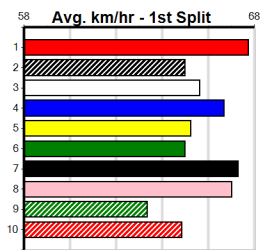

AMRON BOY AT STUD

Distance: 525m, Race Type: Grade 5, Total Prizemoney: $8,785
1st: $5,900, 2nd: $1,820, 3rd: $915, 4th: $150

GRAND TOURER (7) was enormous when scoring at Sandown two runs back and he is ideally drawn out wide. PAW ZELINI (2) sizzled around Sandown two runs back and she can lead for a long way. IRINKA BENJI (5) will be charging to the line.

Watchdog Tips: 7 2 5 4 **Bet:** Box Quinella 2,5,7 ($10 for 333.33%)

Form Box	Wgt	Dist	Track	Date	Time	BON	Margin	1st/2nd (Time)	PIR	Checked	Comment	WR	Split 1	S/P	Grade	
1	PAW OSWALD (NSW)[5] Nice prospect, thrown in the deep end, risky $10.00															
	BK Dog			Nov-22		Sire: FERAL FRANKY			Dam: DYNA WINTER			Trainer: Mark Delbridge (Balliang)				
	Owner(s): B Wheeler															
	Winning Distances: < 300m (0) 300 - 399m (0) 400 - 499m (4) 500 - 599m (0) 600 - 699m (0) > 700m (0)															
	Winning Weights: 31.1(2) 31.2(1) 31.3(1)															
	2nd (7)	31.3	390	WBL	R2	25-Jul-24	22.73	22.11	2.25L PAW LAUREN (22.57)	M/22	.	.	.	8.95	$4.50	MH
	3rd (4)	31.1	390	WBL	R2	01-Aug-24	22.65	21.93	3.75L PAW LAUREN (22.39)	M/33	.	.	.	8.67	$7.40	MF
	1st (5)	31.1	400	GEL	R4	09-Aug-24	22.63	22.43	2.00L IMPEL (22.77)	Q/11	.	SW	.	8.38	$4.60	MH
	1st (2)	31.1	400	GEL	R3	16-Aug-24	22.43	22.20	5.00L CHEMICAL EROSION (22.77)	Q/11	.	SW	.	8.32	$2.70	MF
	1st (6)	31.2	450	WBL	R5	22-Aug-24	25.35	24.98	1.25L MERL'S LAD (25.43)	M/222	.	.	.	6.68	$3.20	X67
2nd (1)	31.2	410	HOR	R4	27-Aug-24	23.35	23.09	0.50L MOONLIGHT GRAND (23.32)	M/22	.	SW	.	10.59	$1.40	RWH	
1st (8)	31.3	410	HOR	R4	03-Sep-24	23.10	23.05	3.25L SUPER NUGGET (23.32)	M/11	.	SW	.	10.36	$3.40	RWF	
Last 3 wins NOT included above																
Prize Best Starts Trk/Dts APM																
2	PAW ZELINI (NSW)[5] Dashing 29.52 Sandown winner, main danger $4.60															
	BD Bitch			Jul-22		Sire: AUSSIE INFRARED			Dam: DYNA PATTY			Trainer: Mark Delbridge (Balliang)				
	Owner(s): B Wheeler															
	Winning Distances: < 300m (0) 300 - 399m (1) 400 - 499m (2) 500 - 599m (4) 600 - 699m (0) > 700m (0)															
	Winning Weights: 27.5(1) 27.7(1) 28.0(1) 28.1(1) 28.2(1) 28.4(2)															
	7th (7)	27.6	515	SAP	R11	15-Jul-24	30.54	29.45	13.00 BEACH BOURBSKI (29.68)	S/5346	.	.	.	5.53	$18.50	5H
	5th (2)	27.5	460	WGL	R3	23-Jul-24	26.57	25.66	6.00L READ THE ROOM (26.17)	M/333	.	.	.	6.71	$3.00	RW
	1st (7)	27.5	390	BAL	R12	31-Jul-24	22.17	22.17	4.00L MORAINÉ CHLOE (22.43)	M/11	.	.	.	8.41	$3.00	5
	4th (5)	28.0	410	HOR	R10	06-Aug-24	23.68	23.13	6.00L SEPHORA BALE (23.28)	M/14	.	.	.	10.46	$2.30	5
	1st (1)	28.1	425	BEN	R11	09-Aug-24	23.95	23.88	5.50L SUGAR BOWL ROSE (24.32)	M/111	.	.	.	6.55	$1.60	5
2nd (4)	28.7	515	SAN	R12	15-Aug-24	29.71	29.09	0.50L RUXTON FLAME (29.69)	Q/2111	.	.	.	5.09	$6.00	5	
1st (4)	28.4	515	SAN	R11	22-Aug-24	29.52	29.31	2.50L VITAL STEP (29.69)	M/1111	.	SW	.	5.07	$5.30	5	
3rd (8)	28.3	525	MEA	R12	31-Aug-24	30.64	29.84	12.00 SUNNYSIDE JO (29.85)	M/3333	.	.	.	5.20	$5.50	5H	
Last 3 wins NOT included above																
Prize Best Starts Trk/Dts APM																
3	FERGUS ZULU [5] Talented but very risky at box rise, next time $9.00															
	BD Dog			Sep-21		Sire: ORSON ALLEN			Dam: CYCLONE JEBEL			Trainer: Jason Thompson (Pearcedale)				
	Owner(s): S Baertschiger															
	Winning Distances: < 300m (0) 300 - 399m (0) 400 - 499m (2) 500 - 599m (2) 600 - 699m (1) > 700m (0)															
	Winning Weights: 33.2(1) 33.3(1) 33.4(1) 33.5(1) 33.7(1)															
	1st (4)	33.2	600	MEP	R10	15-May-24	34.61	34.42	4.00L ASTON HORNET (34.88)	M/1111	.	SW	.	9.02	$3.10	RWH
	8th (7)	33.4	600	MEA	R5	25-May-24	35.21	34.17	9.00L BEACH BOURBSKI (34.59)	M/3777	.	.	.	9.34	$3.60	RWF
	1st (6)	33.5	595	SAN	R4	30-May-24	34.94	34.85	0.50L WILD CASH (34.97)	M/2111	.	.	.	9.30	$3.00	5
	4th (2)	33.5	600	MEA	R5	08-Jun-24	35.06	34.57	6.00L PIRATE KINGSLEY (34.64)	M/3333	.	.	.	9.32	$2.90	5
	3rd (3)	33.6	515	SAN	R10	27-Jun-24	29.93	29.21	2.25L ASTON NERO (29.78)	M/6443	.	.	.	5.23	$10.30	5
3rd (3)	33.5	525	MEA	R10	06-Jul-24	30.34	30.06	3.00L CANYA HYPERSONIC (30.15)	S/5453	.	.	.	5.22	$9.10	5	
3rd (8)	33.6	515	SAN	R7	11-Jul-24	29.85	29.54	2.00L ONE'S OBSESSION (29.72)	M/4754	.	.	.	5.24	$6.10	5	
5th (2)	33.6	515	SAN	R10	18-Jul-24	30.02	29.29	5.50L BRONELLY STRIKER (29.66)	S/5666	.	.	.	5.26	$3.90	5	
Last 3 wins NOT included above																
Prize Best Starts Trk/Dts APM