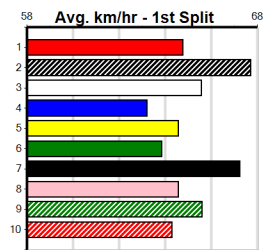

SPORTSBET SET A DEPOSIT LIMIT

Distance: 525m, Race Type: Grade 5, Total Prizemoney: $8,785
1st: $5,900, 2nd: $1,820, 3rd: $915, 4th: $150

HOLDEN BALE (7) is better than his form reads and he should be able to burn them off at the bend.
RUXTON FLAME (3) was a gutsy 29.69 Sandown winner and he looks very well graded again.
BOMB LUCA (4) is improving all the time

Watchdog Tips: [7] [3] [4] [2] Bet: Win 7

PAW XANDER (NSW)[5] Well drawn, strong in the run home, place $12.00
Owner(s): B Wheeler
Sire: AUSSIE INFRARED Dam: DYNA PATTY
Trainer: Mark Delbridge (Balliang)

HELLO PA [5] Can show good early burn, must keep safe $6.00
Owner(s): D Burnett
Sire: SUPERIOR PRODUCT Dam: MA'S PLUM JAM
Trainer: David Burnett (Little River)

RUXTON FLAME [5] Gutsy 29.69 Sandown winner, danger if crosses $4.00
Owner(s): S O'hehir
Sire: FERNANDO BALE Dam: SILKEN
Trainer: Jeffrey Britton (Anakie)

BOMB LUCA [5] Improving all the time, good muster, threat $3.60
Owner(s): DAILLY GREYHOUND FARMS (SYN), G Dailly, T Dailly
Sire: FERNANDO BALE Dam: JD BOMBSHELL
Trainer: Thomas Dailly (Anakie)

VALOR BALE (NSW)[5] Former star, down on best form, place $9.00
Owner(s): B Wheeler
Sire: ALLEN DEED Dam: SAMMY ALLEN
Trainer: Mark Delbridge (Balliang)

1

2

3

4

5