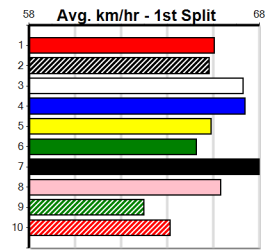

TOTAL CONTAINER SOLUTIONS

Distance: 525m, Race Type: Grade 5, Total Prizemoney: $8,785
1st: $5,900, 2nd: $1,820, 3rd: $915, 4th: $150

MOTION SENSOR (8) blew away his rivals at Sandown two runs back and he should have enough pace to cross early on. SHREWD STICKER (4) has a tremendous record here and he can atone for some luckless runs of late. TOKYO HEIST (1) has claims

Watchdog Tips: **8** **4** **1** **7** **Bet:** **Win 8**

Form Box	Wgt	Dist	Track	Date	Time	BON	Margin	1st/2nd (Time)	PIR	Checked	Comment	WR	Split 1	S/P	Grade
1 TOKYO HEIST [5] Shows promise, drawn to get the breaks, threat $4.20															
BK	Dog	Sep-21	Sire: SHIMA SHINE	Dam: ELEVATED											
Owner(s): GIZZYS GANG (SYN), A Manolitsis, A Manolitsis, S Bevan															
Trainer: Korie-lee Heinrich (Anakie)															
Winning Distances: < 300m (0) 300 - 399m (3) 400 - 499m (1) 500 - 599m (3) 600 - 699m (0) > 700m (0)															
Winning Weights: 34.0(1) 34.8(1) 35.2(3) 35.8(1) 36.3(1)															
1st	(5)	34.8	450	BAL	R6	26-Jun-24	25.53	25.03	0.50L	NOCTILUCENT (25.56)	S/542	.	.	6.73	$22.90 5
3rd	(3)	34.9	460	GEL	R8	05-Jul-24	25.78	25.54	3.5L	HOUSE OF TURBO (25.54)	M/333	.	.	6.64	$17.70 X45
8th	(8)	35.4	460	GEL	R6	12-Jul-24	26.32	25.68	9.50L	POWER PAWS (25.68)	M/567	.	.	6.81	$7.50 5
1st	(1)	35.2	500	BEN	R7	19-Jul-24	28.44	28.44	2.75L	MADDIE ODD SOCK (28.63)	M/211	.	.	6.75	$1.90 5
2nd	(8)	35.9	500	BEN	R6	26-Jul-24	28.44	27.89	0.50L	PEPPER RUSH (28.42)	M/766	.	.	6.77	$6.30 FFA
1st	(8)	36.3	520	GEL	R4	02-Aug-24	30.29	29.95	6.00L	ABRAXAS BALE (30.71)	M/1111	.	.	5.42	$4.50 5H
1st	(1)	35.8	515	SAN	R3	08-Aug-24	29.59	29.36	4.25L	WINSTON TOWN (29.88)	Q/3111	.	SW	5.06	$4.20 5F
3rd	(3)	35.8	350	HVL	R4	01-Sep-24	19.27	18.88	4.75L	MILE A MINUTE (18.94)	S/4	.	.	6.60	$25.70 SH
Last 3 wins NOT included above															
1st	(7)	34.0	390	SHP	R2	21-Oct-23	22.19	22.11	6.00L	MAYDAY MAYDAY (22.59)	S/11	.	SW	8.48	$1.60 M
1st	(8)	35.2	350	HVL	R7	06-Dec-23	19.21	19.17	8.00L	ASTON BOLIVAR (19.75)	M/2	.	.	6.52	$1.10 7
1st	(3)	35.2	350	HVL	R3	14-Jan-24	19.37	19.16	0.25L	DR. RIO (19.38)	M/2	.	.	6.59	$1.40 X67H

Form Box	Wgt	Dist	Track	Date	Time	BON	Margin	1st/2nd (Time)	PIR	Checked	Comment	WR	Split 1	S/P	Grade
2 PAW REX (NSW)[5] Serious prospect, toughest test, place best $8.00															
BE	Dog	Jan-23	Sire: BERNARDO	Dam: DYNA GARNER											
Owner(s): B Wheeler															
Trainer: Mark Delbridge (Balliang)															
Winning Distances: < 300m (0) 300 - 399m (2) 400 - 499m (3) 500 - 599m (0) 600 - 699m (0) > 700m (0)															
Winning Weights: 31.6(1) 31.7(2) 31.8(2)															
1st	(5)	31.7	390	BAL	R2	31-Jul-24	22.26	22.17	3.00L	BLACK EMU (22.46)	M/11	.	.	8.48	$7.90 MH
1st	(3)	31.8	390	BAL	R9	07-Aug-24	22.18	22.08	4.50L	BLACK EMU (22.48)	M/11	.	.	8.50	$2.40 MF
1st	(3)	31.7	450	SHP	R6	12-Aug-24	25.43	25.11	1.25L	HIGH COTTON (25.52)	M/111	.	SW	6.60	$2.70 X67H
1st	(2)	31.8	450	SHP	R7	19-Aug-24	25.32	24.90	2.50L	DYNAMITE DOUG (25.49)	Q/111	.	.	6.57	$1.80 X67F
1st	(6)	31.6	410	HOR	R3	27-Aug-24	23.14	23.09	0.50L	MEMPHIS RAINS (23.17)	Q/11	.	.	10.31	$2.40 RWH
8th	(3)	31.5	410	HOR	R4	03-Sep-24	23.90	23.05	12.00L	PAW OSWALD (23.10)	M/88	.	.	10.82	$2.50 RWF
Last 3 wins NOT included above