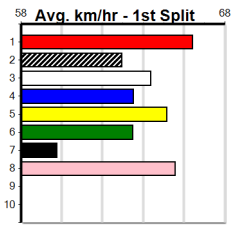

Sale

8

8:02PM

(VIC time)

ED FOUNTAIN REMOVALS

Distance: 510m, Race Type: Mixed 4/5, Total Prizemoney: \$3,875
1st: \$2,600, 2nd: \$800, 3rd: \$400, 4th: \$75

Watchdog Tips: **0 0 0 0** Bet: **.**

Form	Box	Weight	Dist	Track	Date	Time	BON	Margin	1st/2nd (Time)	PIR	Checked	Comment	W/R	Split 1	S/P	Grade																																																																
1 MADALIA ZOOM [5]																																																																																
WBK	D	Nov-20	BANJO BOY														ZIPPING SCARLET																																																															
Trainer: Peter Mckenzie (Tinamba)																																																																																
4th	(3)	35.4	510	SLE	R7	07-Aug-24	29.26	28.75	4.75LMYSTERY BROKER (28.93)	M/344	.	.	.	9.33	\$28.50	5																																																																
1st	(2)	35.6	460	WGL	R8	15-Aug-24	26.07	25.97	1.00LWHISKY NINJA (26.13)	Q/111	.	.	.	6.55	\$4.90	T3-5																																																																
5th	(8)	36.0	510	SLE	R6	21-Aug-24	29.58	28.92	9.50LPRETTY CAPRI (28.92)	S/455	.	.	.	9.49	\$13.10	5																																																																
7th	(1)	35.8	510	SLE	R6	01-Sep-24	29.58	28.97	9.00LSON OF CINDY (28.97)	Q/468	.	.	.	9.41	\$16.90	5H																																																																
Owner(s): P Mckenzie																																																																																
<table border="1" style="float: right;"> <thead> <tr><th colspan="8">Winning Boxes</th></tr> <tr><th>1</th><th>2</th><th>3</th><th>4</th><th>5</th><th>6</th><th>7</th><th>8</th></tr> </thead> <tbody> <tr><td>2</td><td>4</td><td></td><td></td><td></td><td></td><td></td><td>1</td></tr> <tr><td colspan="4">Prize</td><td colspan="4">\$36,483.13</td></tr> <tr><td colspan="4">Best</td><td colspan="4">29.02</td></tr> <tr><td colspan="4">Starts</td><td colspan="4">92-7-11-12</td></tr> <tr><td colspan="4">Trk/Dst</td><td colspan="4">15-1-1-1</td></tr> <tr><td colspan="4">APM</td><td colspan="4">\$6108</td></tr> </tbody> </table>																	Winning Boxes								1	2	3	4	5	6	7	8	2	4						1	Prize				\$36,483.13				Best				29.02				Starts				92-7-11-12				Trk/Dst				15-1-1-1				APM				\$6108			
Winning Boxes																																																																																
1	2	3	4	5	6	7	8																																																																									
2	4						1																																																																									
Prize				\$36,483.13																																																																												
Best				29.02																																																																												
Starts				92-7-11-12																																																																												
Trk/Dst				15-1-1-1																																																																												
APM				\$6108																																																																												
ENG WGL 2024-09-06																																																																																
2 FARNHAM BALE (NSW)[5]																																																																																
FBD	D	Jan-22	FERAL FRANKY														DYNA DANNA																																																															
Trainer: Robert Camilleri (Lara)																																																																																
5th	(6)	31.8	485	HOR	R8	17-Aug-24	27.90	27.40	7.50LLEKTRA TRIGGER (27.40)	M/576	.	.	.	6.79	\$6.20	X45																																																																
3rd	(8)	31.4	525	MEP	R7	21-Aug-24	30.33	29.91	4.25LASTON PING (30.03)	S/7643	.	.	.	5.35	\$9.20	5																																																																
1st	(7)	31.6	485	HOR	R8	27-Aug-24	27.49	27.49	3.25LFIREWORKS (27.71)	M/222	.	.	.	6.84	\$1.90	X45																																																																
1st	(4)	32.0	485	HOR	R6	03-Sep-24	27.28	27.28	0.75LLEKTRA TRIGGER (27.32)	S/533	.	SW	.	6.74	\$4.80	X45																																																																
Owner(s): B Wheeler																																																																																
<table border="1" style="float: right;"> <thead> <tr><th colspan="8">Winning Boxes</th></tr> <tr><th>1</th><th>2</th><th>3</th><th>4</th><th>5</th><th>6</th><th>7</th><th>8</th></tr> </thead> <tbody> <tr><td>1</td><td></td><td></td><td>2</td><td>1</td><td>1</td><td>1</td><td>1</td></tr> <tr><td colspan="4">Prize</td><td colspan="4">\$20,455.00</td></tr> <tr><td colspan="4">Best</td><td colspan="4">28.95</td></tr> <tr><td colspan="4">Starts</td><td colspan="4">31-7-5-3</td></tr> <tr><td colspan="4">Trk/Dst</td><td colspan="4">1-0-1-0</td></tr> <tr><td colspan="4">APM</td><td colspan="4">\$14846</td></tr> </tbody> </table>																	Winning Boxes								1	2	3	4	5	6	7	8	1			2	1	1	1	1	Prize				\$20,455.00				Best				28.95				Starts				31-7-5-3				Trk/Dst				1-0-1-0				APM				\$14846			
Winning Boxes																																																																																
1	2	3	4	5	6	7	8																																																																									
1			2	1	1	1	1																																																																									
Prize				\$20,455.00																																																																												
Best				28.95																																																																												
Starts				31-7-5-3																																																																												
Trk/Dst				1-0-1-0																																																																												
APM				\$14846																																																																												
3 BARRY BALE (NSW)[5]																																																																																
RF	D	Dec-21	FERAL FRANKY														ZELZER ALLEN																																																															
Trainer: Robert Camilleri (Lara)																																																																																
6th	(1)	34.3	460	GEL	R8	27-Jul-24	26.53	25.68	13.00LMACKINAW PEACH (25.68)	S/886	.	.	.	7.09	\$20.50	X45																																																																
6th	(6)	34.5	435	SLE	R5	21-Aug-24	25.13	24.64	5.50LBETTER BANJO (24.75)	S/755	.	.	.	5.49	\$5.40	5																																																																
3rd	(3)	34.8	450	WBL	R7	29-Aug-24	25.58	25.19	2.00LWILD BANKER (25.44)	S/766	.	.	.	6.90	\$11.60	X45																																																																
5th	(5)	34.8	410	HOR	R5	03-Sep-24	23.62	23.05	7.50LKRAKEN PADDY (23.12)	S/55	.	.	.	10.59	\$4.20	X45																																																																
Owner(s): B Wheeler																																																																																
<table border="1" style="float: right;"> <thead> <tr><th colspan="8">Winning Boxes</th></tr> <tr><th>1</th><th>2</th><th>3</th><th>4</th><th>5</th><th>6</th><th>7</th><th>8</th></tr> </thead> <tbody> <tr><td>3</td><td>1</td><td>1</td><td></td><td></td><td></td><td></td><td>2</td></tr> <tr><td colspan="4">Prize</td><td colspan="4">\$24,485.00</td></tr> <tr><td colspan="4">Best</td><td colspan="4">29.21</td></tr> <tr><td colspan="4">Starts</td><td colspan="4">28-7-3-6</td></tr> <tr><td colspan="4">Trk/Dst</td><td colspan="4">1-0-0-0</td></tr> <tr><td colspan="4">APM</td><td colspan="4">\$11846</td></tr> </tbody> </table>																	Winning Boxes								1	2	3	4	5	6	7	8	3	1	1					2	Prize				\$24,485.00				Best				29.21				Starts				28-7-3-6				Trk/Dst				1-0-0-0				APM				\$11846			
Winning Boxes																																																																																
1	2	3	4	5	6	7	8																																																																									
3	1	1					2																																																																									
Prize				\$24,485.00																																																																												
Best				29.21																																																																												
Starts				28-7-3-6																																																																												
Trk/Dst				1-0-0-0																																																																												
APM				\$11846																																																																												
4 DAINTREE CHIEF [4]																																																																																
F	D	Apr-22	FERNANDO BALE														PERSIAN GODDESS																																																															
Trainer: Ben Joske (Yinnar South)																																																																																
4th	(5)	34.2	400	WGL	R11	16-Aug-24	22.84	22.44	5.50LBARBIE ZEAL (22.45)	M/65	.	.	.	8.59	\$22.70	5																																																																
5th	(3)	33.8	435	SLE	R5	21-Aug-24	25.06	24.64	4.50LBETTER BANJO (24.75)	M/344	.	.	.	5.41	\$8.30	5																																																																
1st	(8)	33.3	460	GEL	R7	30-Aug-24	25.99	25.76	2.00LINTERSTATE GIRL (26.13)	M/742	.	.	.	6.87	\$4.50	5																																																																
2nd	(6)	33.5	460	WGL	R8	03-Sep-24	25.99	25.92	1.25LLIGHTNING JEWEL (25.92)	M/332	.	SW	.	6.61	\$9.30	X45																																																																
Owner(s): LUCKY ELEVEN (SYN), K Joske, G Joske																																																																																
<table border="1" style="float: right;"> <thead> <tr><th colspan="8">Winning Boxes</th></tr> <tr><th>1</th><th>2</th><th>3</th><th>4</th><th>5</th><th>6</th><th>7</th><th>8</th></tr> </thead> <tbody> <tr><td>1</td><td>1</td><td></td><td></td><td></td><td></td><td></td><td>1 3</td></tr> <tr><td colspan="4">Prize</td><td colspan="4">\$20,740.63</td></tr> <tr><td colspan="4">Best</td><td colspan="4">28.99</td></tr> <tr><td colspan="4">Starts</td><td colspan="4">24-6-3-1</td></tr> <tr><td colspan="4">Trk/Dst</td><td colspan="4">4-2-0-0</td></tr> <tr><td colspan="4">APM</td><td colspan="4">\$11730</td></tr> </tbody> </table>																	Winning Boxes								1	2	3	4	5	6	7	8	1	1						1 3	Prize				\$20,740.63				Best				28.99				Starts				24-6-3-1				Trk/Dst				4-2-0-0				APM				\$11730			
Winning Boxes																																																																																
1	2	3	4	5	6	7	8																																																																									
1	1						1 3																																																																									
Prize				\$20,740.63																																																																												
Best				28.99																																																																												
Starts				24-6-3-1																																																																												
Trk/Dst				4-2-0-0																																																																												
APM				\$11730																																																																												
5 SON OF GHOST [5]																																																																																
BK	D	Feb-22	CATCH THE THIEF														SUPREME OUTLAW																																																															
Trainer: Adrian Nuttall (Woodside)																																																																																
2nd	(2)	31.0	595	SAP	R10	12-Aug-24	34.34	34.25	1.5LSTACY'S MUM (34.25)	M/2222	.	.	.	9.25	\$4.90	RWH																																																																
3rd	(6)	30.9	460	WGL	R8	16-Aug-24	26.01	25.63	6.00LINCONSPICUOUS (25.63)	Q/224	.	.	.	6.54	\$6.70	X45																																																																
5th	(8)	31.3	595	SAN	R6	22-Aug-24	34.89	34.19	9.00LVISTA ARGON (34.28)	Q/6776	.	.	W	9.54	\$9.00	RWF																																																																
2nd	(1)	31.3	640	SLE	R8	01-Sep-24	37.18	36.97	3.25LRAYA STAR (36.97)	M/1122	.	.	.	6.02	\$2.90	5																																																																
Owner(s): L Cardillo																																																																																
<table border="1" style="float: right;"> <thead> <tr><th colspan="8">Winning Boxes</th></tr> <tr><th>1</th><th>2</th><th>3</th><th>4</th><th>5</th><th>6</th><th>7</th><th>8</th></tr> </thead> <tbody> <tr><td>1</td><td>2</td><td></td><td></td><td>1</td><td></td><td></td><td>1</td></tr> <tr><td colspan="4">Prize</td><td colspan="4">\$20,805.00</td></tr> <tr><td colspan="4">Best</td><td colspan="4">28.98</td></tr> <tr><td colspan="4">Starts</td><td colspan="4">33-5-9-3</td></tr> <tr><td colspan="4">Trk/Dst</td><td colspan="4">3-0-1-0</td></tr> <tr><td colspan="4">APM</td><td colspan="4">\$9991</td></tr> </tbody> </table>																	Winning Boxes								1	2	3	4	5	6	7	8	1	2			1			1	Prize				\$20,805.00				Best				28.98				Starts				33-5-9-3				Trk/Dst				3-0-1-0				APM				\$9991			
Winning Boxes																																																																																
1	2	3	4	5	6	7	8																																																																									
1	2			1			1																																																																									
Prize				\$20,805.00																																																																												
Best				28.98																																																																												
Starts				33-5-9-3																																																																												
Trk/Dst				3-0-1-0																																																																												
APM				\$9991																																																																												
6 CAILAH'S PISTOL [5]																																																																																
BK	D	Jun-21	ASTON DEE BEE														ACOUSTIC LEE																																																															
Trainer: Brendan Brady (Paradise Beach)																																																																																
6th	(7)	35.6	545	BAL	R8	28-Jul-24	32.00	31.32	10.00LWILD ROVER (31.32)	M/4334	.	.	.	6.97	\$7.40	T3-5																																																																
5th	(4)	35.4	510	SLE	R8	07-Aug-24	29.29	28.75	8.00LBANJO ONE STRING (28.75)	S/654	.	.	.	9.41	\$26.60	X45																																																																
4th	(4)	34.5	510	SLE	R6	21-Aug-24	29.38	28.92	7.00LPRETTY CAPRI (28.92)	M/544	.	SW	.	9.49	\$11.60	5																																																																
2nd	(1)	33.9	510	SLE	R8	04-Sep-24	28.85	28.81	0.75LLAKEVIEW BENNY (28.81)	M/122	.	.	.	9.10	\$4.80	T3-5																																																																
Owner(s): B Brady																																																																																
<table border="1" style="float: right;"> <thead> <tr><th colspan="8">Winning Boxes</th></tr> <tr><th>1</th><th>2</th><th>3</th><th>4</th><th>5</th><th>6</th><th>7</th><th>8</th></tr> </thead> <tbody> <tr><td>1</td><td>1</td><td>2</td><td>2</td><td>2</td><td></td><td></td><td></td></tr> <tr><td colspan="4">Prize</td><td colspan="4">\$32,076.25</td></tr> <tr><td colspan="4">Best</td><td colspan="4">28.85</td></tr> <tr><td colspan="4">Starts</td><td colspan="4">58-8-9-10</td></tr> <tr><td colspan="4">Trk/Dst</td><td colspan="4">12-1-5-3</td></tr> <tr><td colspan="4">APM</td><td colspan="4">\$6167</td></tr> </tbody> </table>																	Winning Boxes								1	2	3	4	5	6	7	8	1	1	2	2	2				Prize				\$32,076.25				Best				28.85				Starts				58-8-9-10				Trk/Dst				12-1-5-3				APM				\$6167			
Winning Boxes																																																																																
1	2	3	4	5	6	7	8																																																																									
1	1	2	2	2																																																																												
Prize				\$32,076.25																																																																												
Best				28.85																																																																												
Starts				58-8-9-10																																																																												
Trk/Dst				12-1-5-3																																																																												
APM				\$6167																																																																												
7 MADALIA TIPPER [4]																																																																																
WBE	D	Nov-20	BANJO BOY														ZIPPING SCARLET																																																															
Trainer: Kathleen Fogarty (Lower Heyfield)																																																																																
2nd	(8)	33.4	510	SLE	R8	04-Aug-24	29.14	28.78	5.50LBLACK VIPER (28.78)	S/532	.	.	.	9.59	\$86.50	X45																																																																
1st	(2)	33.5	510	SLE	R6	18-Aug-24	29.10	28.90	0.75LGAZING COLLINDA (29.15)	M/322	.	SW	.	9.46	\$26.80	5																																																																
6th	(5)	33.4	460	WGL	R8	27-Aug-24	26.71	26.16	8.00LMATT LOCH (26.16)	S/776	.	.	.	6.84	\$49.80	X45																																																																
4th	(6)	33.5	640	SLE	R8	01-Sep-24	37.43	36.97	7.00LRAYA STAR (36.97)	S/8766	.	.	.	6.40	\$32.80	5																																																																
Owner(s): K Fogarty																																																																																
<table border="1" style="float: right;"> <thead> <tr><th colspan="8">Winning Boxes</th></tr> <tr><th>1</th><th>2</th><th>3</th><th>4</th><th>5</th><th>6</th><th>7</th><th>8</th></tr> </thead> <tbody> <tr><td>1</td><td></td><td></td><td>1</td><td>1</td><td>1</td><td></td><td></td></tr> <tr><td colspan="4">Prize</td><td colspan="4">\$14,675.00</td></tr> <tr><td colspan="4">Best</td><td colspan="4">29.10</td></tr> <tr><td colspan="4">Starts</td><td colspan="4">67-4-6-9</td></tr> <tr><td colspan="4">Trk/Dst</td><td colspan="4">21-3-3-4</td></tr> <tr><td colspan="4">APM</td><td colspan="4">\$7779</td></tr> </tbody> </table>																	Winning Boxes								1	2	3	4	5	6	7	8	1			1	1	1			Prize				\$14,675.00				Best				29.10				Starts				67-4-6-9				Trk/Dst				21-3-3-4				APM				\$7779			
Winning Boxes																																																																																
1	2	3	4	5	6	7	8																																																																									
1			1	1	1																																																																											
Prize				\$14,675.00																																																																												
Best				29.10																																																																												
Starts				67-4-6-9																																																																												
Trk/Dst				21-3-3-4																																																																												
APM				\$7779																																																																												
8 COMPUTER MODEL (NSW)[5]																																																																																
BK	D	Jun-22	BARCIA BALE														CRUISER MODEL																																																															
Trainer: Brian Alford (Yarram)																																																																																
3rd	(2)	33.6	435	SLE	R7	04-Aug-24	24.73	24.36	4.50LFIGHT THE FIGHT (24.43)	M/433	.	.	.	5.32	\$15.50	5																																																																
1st	(1)	33.6	435	SLE	R9	11-Aug-24	24.84	24.42	0.50LBURN ALONG (24.87)	M/211	.	.	.	5.27	\$2.60	5																																																																
5th	(6)	33.9	510	SLE	R8	18-Aug-24	29.75	28.90	13.00LDEADLY CLASS (28.90)	M/755	.	.	.	9.64	\$33.90	X45																																																																
5th	(6)	33.4	460	WGL	R6	30-Aug-24	26.29	25.80	6.00LDR. FARRAH (25.89)	M/433	.	.	.	6.67	\$4.40	5																																																																
Owner(s): B Alford																																																																																
<table border="1" style="float: right;"> <thead> <tr><th colspan="8">Winning Boxes</th></tr> <tr><th>1</th><th>2</th><th>3</th><th>4</th><th>5</th><th>6</th><th>7</th><th>8</th></tr> </thead> <tbody> <tr><td>4</td><td>1</td><td></td><td>1</td><td></td><td></td><td></td><td></td></tr> <tr><td colspan="4">Prize</td><td colspan="4">\$21,859.38</td></tr> <tr><td colspan="4">Best</td><td colspan="4">29.52</td></tr> <tr><td colspan="4">Starts</td><td colspan="4">22-6-3-4</td></tr> <tr><td colspan="4">Trk/Dst</td><td colspan="4">2-0-0-0</td></tr> <tr><td colspan="4">APM</td><td colspan="4">\$10909</td></tr> </tbody> </table>																	Winning Boxes								1	2	3	4	5	6	7	8	4	1		1					Prize				\$21,859.38				Best				29.52				Starts				22-6-3-4				Trk/Dst				2-0-0-0				APM				\$10909			
Winning Boxes																																																																																
1	2	3	4	5	6	7	8																																																																									
4	1		1																																																																													
Prize				\$21,859.38																																																																												
Best				29.52																																																																												
Starts				22-6-3-4																																																																												
Trk/Dst				2-0-0-0																																																																												
APM				\$10909																																																																												
9 *** NO RESERVE ***																																																																																
Trainer:																																																																																
Owner(s):																																																																																
<table border="1" style="float: right;"> <thead> <tr><th colspan="8">Winning Boxes</th></tr> <tr><th>1</th><th>2</th><th>3</th><th>4</th><th>5</th><th>6</th><th>7</th><th>8</th></tr> </thead> <tbody> <tr><td></td><td></td><td></td><td></td><td></td><td></td><td></td><td></td></tr> </tbody> </table>																	Winning Boxes								1	2	3	4	5	6	7	8																																																
Winning Boxes																																																																																
1	2	3	4	5	6	7	8																																																																									
10 *** NO RESERVE ***																																																																																
Trainer:																																																																																
Owner(s):																																																																																
<table border="1" style="float: right;"> <thead> <tr><th colspan="8">Winning Boxes</th></tr> <tr><th>1</th><th>2</th><th>3</th><th>4</th><th>5</th><th>6</th><th>7</th><th>8</th></tr> </thead> <tbody> <tr><td></td><td></td><td></td><td></td><td></td><td></td><td></td><td></td></tr> </tbody> </table>																	Winning Boxes								1	2	3	4	5	6	7	8																																																
Winning Boxes																																																																																
1	2	3	4	5	6	7	8																																																																									