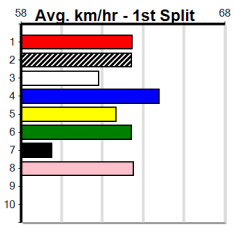

Sale

SALE TO SANDOWN PARK HT2 (1-4 WINS)

Distance: 510m, Race Type: Restricted Win Heat, Total Prizemoney: \$3,340
1st: \$2,230, 2nd: \$690, 3rd: \$345, 4th: \$75

3

6:19PM

(VIC time)

Watchdog Tips:

0 0 0 0