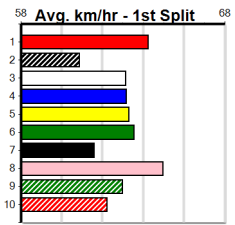

Sale

SPORTSBET SAME RACE MULTI

Distance: 435m, Race Type: Grade 5, Total Prizemoney: $2,925
1st: $1,950, 2nd: $600, 3rd: $300, 4th: $75

12

9:35PM

(VIC time)

Watchdog Tips:

0 0 0 0

Bet: