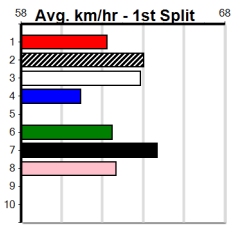

Sale

SALE TO SANDOWN PARK HT1 (1-4 WINS)

Distance: 510m, Race Type: Restricted Win Heat, Total Prizemoney: $3,340
1st: $2,230, 2nd: $690, 3rd: $345, 4th: $75

2

5:57PM

(VIC time)

Watchdog Tips:

0 0 0 0

Bet: