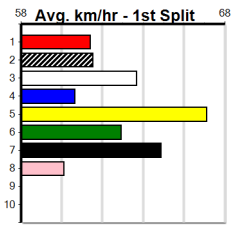

Sale

SALE TO SANDOWN PARK HT4 (1-4 WINS)

Distance: 510m, Race Type: Restricted Win Heat, Total Prizemoney: \$3,340

1st: \$2,230, 2nd: \$690, 3rd: \$345, 4th: \$75

5

7:04PM

(VIC time)

Watchdog Tips: