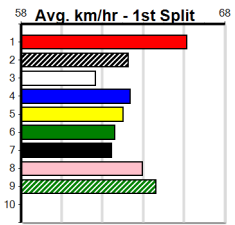

Sale

MONACELLARS DAMSELS DASH

Distance: 435m, Race Type: Grade 5, Total Prizemoney: $2,925
1st: $1,950, 2nd: $600, 3rd: $300, 4th: $75

10

8:50PM

(VIC time)

Watchdog Tips: **0 0 0 0** Bet: **0**