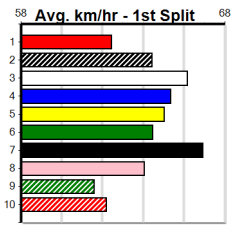

Sale

GRV VICBRED SERIES FINAL

Distance: 510m, Race Type: Grade 5 Final, Total Prizemoney: \$9,575
1st: \$6,500, 2nd: \$2,000, 3rd: \$1,000, 4th: \$75

6

7:22PM

(VIC time)

Watchdog Tips: **0 0 0 0** Bet: **0**