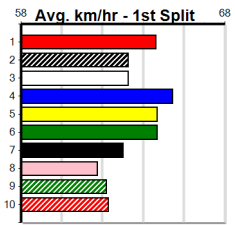

Sale

11

9:12PM

(VIC time)

RANFORD'S FAMILY BUTCHER

Distance: 435m, Race Type: Grade 5, Total Prizemoney: $2,925
1st: $1,950, 2nd: $600, 3rd: $300, 4th: $75

Watchdog Tips: **0 0 0 0** Bet: **0**