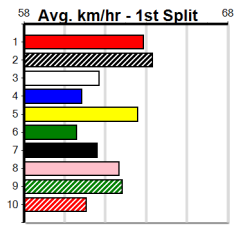

Sale

SPORTSBET EVERY DOG HAS ITS DAY

Distance: 435m, Race Type: Mixed 6/7, Total Prizemoney: $2,925
1st: $1,950, 2nd: $600, 3rd: $300, 4th: $75

1
5:39PM
(VIC time)

Watchdog Tips: **0 0 0 0** Bet: **0**