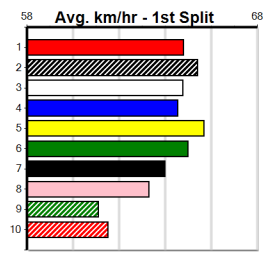

Sale
7
7:42PM
(VIC time)

AUSSIE SECRET @ STUD

Distance: 435m, Race Type: Mixed 4/5, Total Prizemoney: $3,360
1st: $2,250, 2nd: $690, 3rd: $345, 4th: $75

Watchdog Tips:

Bet:

Form	Box	Wgt	Dist	Track	Date	Time	BON	Margin	1st/2nd (Time)	PIR	Checked	Comment	WR	Split 1	S/P	Grade

1 DONITA BALE (NSW)[4]

BEBB Bitch Dec-21 Sire: FERAL FRANKY Dam: ZELZER ALLEN
Owner(s): B Wheeler
Trainer: Robert Camilleri (Lara)
ENG WBL 2024-09-05

Winning Distances: < 300m (0) 300 - 399m (4) 400 - 499m (4) 500 - 599m (0) 600 - 699m (0) > 700m (0)

Winning Weights: 26.4(1) 27.1(2) 27.2(1) 27.3(3) 27.5(1)

1st (4)	27.3	395	TRA	R5	05-Jul-24	21.90	21.86	5.00L	QUENARA BALE (22.24)	M/211	.	SW	.	3.77	$6.40	5
5th (7)	27.4	450	SHP	R8	15-Jul-24	25.68	25.34	3.25L	GO FOR GOLD (25.47)	M/433	.	.	.	6.67	$14.80	X45
7th (7)	27.1	410	HOR	R4	21-Jul-24	24.22	23.19	11.00	AYIA NEIGHBOUR (23.46)	S/87	.	.	.	11.10	$3.90	5
1st (6)	27.2	390	WBL	R9	25-Jul-24	22.11	22.11	5.50L	CORTEZ BALE (22.46)	Q/11	.	.	.	8.64	$4.50	5
2nd (2)	27.4	390	SHP	R11	05-Aug-24	22.36	22.08	3.75L	HELLO SIRI (22.11)	M/54	.	.	.	8.71	$2.40	5
3rd (7)	27.5	435	SLE	R6	11-Aug-24	24.85	24.42	4.75L	XATU BALE (24.52)	M/344	.	.	.	5.39	$7.90	X34
1st (4)	27.3	410	HOR	R9	19-Aug-24	22.97	22.84	4.50L	BLACK COMPASS (23.27)	M/111	.	.	.	10.27	$5.50	X45
2nd (2)	27.6	390	WBL	R9	29-Aug-24	22.18	22.08	1.5L	TALCOTT BALE (22.08)	Q/74	.	.	.	9.19	$1.60	FFA

Last 3 wins NOT included above

1st (8)	26.4	410	HOR	R11	09-Feb-24	23.30	23.22	0.75L	HOLLYWOOD FRANKY	Q/43	.	.	.	10.68	$11.00	6G
1st (1)	27.1	435	SLE	R11	17-Mar-24	24.49	24.32	6.50L	SASSY SWAN (24.93)	M/111	.	.	.	5.29	$9.50	5
1st (2)	27.5	400	GEL	R3	25-May-24	22.63	22.40	1.00L	MAXIMUM AVA (22.70)	M/42	.	.	.	8.57	$4.30	X45

Box History

Bx	1st	2nd	3rd	4th	5th	6th	7th	8th
1	1							
2	2	2	1		3			
3				1				
4	3	1		1	2		1	
5			1	1				
6	1							1
7		1	1	1			2	
8	1	1	1					

Prize Best $20175.63
Starts 24.49(1)-17/3/24
Trk/Dts 30-8-5-5
APM 2-1-0-1
11420