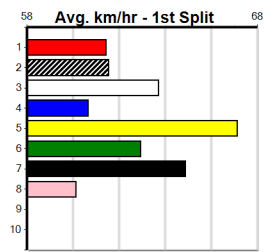

Sale
5
7:04PM
(VIC time)

SALE TO SANDOWN PARK HT4 (1-4 WINS)

Distance: 510m, Race Type: Restricted Win Heat, Total Prizemoney: $3,340
1st: $2,230, 2nd: $690, 3rd: $345, 4th: $75

Watchdog Tips: ☐ ☐ ☐ ☐ ☐ Bet: ☐

1

PAW LOUIS (NSW)[5]
BK Dog Jul-22 Sire: JS FLAMIN ACE Dam: DYNA ADRIA Trainer: Robert Camilleri (Lara)
Owner(s): B Wheeler
Winning Distances: < 300m (0) 300 - 399m (0) 400 - 499m (3) 500 - 599m (0) 600 - 699m (0) > 700m (0)
Winning Weights: 28.6(1) 28.7(1) 29.0(1)

Pl	Box	Dist	Track	Date	Time	BON	Margin	1st/2nd (Time)	PIR	Checked	Comment	WR	Split 1	S/P	Grade
4th (2)	28.9	485	HOR	R5	09-Jul-24	28.22	27.40	12.00 JED'S MEMORY (27.40)	M/366	.	.	.	6.79	$4.30	RW
2nd (2)	28.7	410	HOR	R10	13-Jul-24	23.69	23.35	5.00L LILYDALE (23.35)	M/774	.	.	.	10.87	$7.40	6G
3rd (2)	28.8	450	WBL	R4	18-Jul-24	25.68	25.28	6.00L VITAL STEP (25.28)	S/786	.	.	.	6.94	$7.50	X67
5th (3)	28.6	450	WBL	R5	25-Jul-24	26.29	25.55	11.00 HOME TOWN (25.55)	M/876	.	.	.	7.11	$8.80	X67
7th (5)	29.0	410	HOR	R4	06-Aug-24	24.78	23.13	22.00 BALA ACE (23.29)	M/88	.	VO	.	11.41	$20.60	RW
3rd (7)	28.8	435	SLE	R4	11-Aug-24	25.37	24.42	11.00 FLYING MUFFIN (24.67)	S/764	.	.	.	5.50	$10.20	6G
1st (6)	29.0	410	HOR	R5	17-Aug-24	23.49	23.09	0.50L TIMMA TURTLE TWO (23.52)	S/74	.	SW	.	10.63	$30.30	6G
3rd (4)	29.1	410	HOR	R10	03-Sep-24	23.49	23.05	2.25L MR. DRAMATIC (23.34)	S/74	.	.	.	10.73	$8.10	5

Last 3 wins NOT included above

Pl	Box	Dist	Track	Date	Time	BON	Margin	1st/2nd (Time)	PIR	Checked	Comment	WR	Split 1	S/P	Grade
1st (8)	28.6	410	HOR	R1	04-Jun-24	23.50	22.97	2.50L BLACK STATESMAN (23.66)	S/32	.	.	.	10.67	$5.90	M
1st (6)	28.7	435	SLE	R2	03-Jul-24	24.97	24.41	1.75L JUST LIKE AUDREY (25.08)	M/753	.	.	R	5.49	$6.50	7

Box History

Bx	1st	2nd	3rd	4th	5th	6th	7th	8th
1								
2		1	1	1				
3					1			
4			1					1
5						1	2	
6	2							
7		1	1					
8	1							

Prize Best Starts Trk/Dts APM: $8340.00 FSTD 17-3-2-6 0-0-0-0 6219