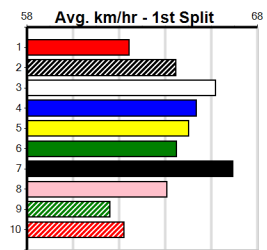

Sale

6

7:22PM

(VIC time)

GRV VICBRED SERIES FINAL

Distance: 510m, Race Type: Grade 5 Final, Total Prizemoney: \$9,575
1st: \$6,500, 2nd: \$2,000, 3rd: \$1,000, 4th: \$75

Watchdog Tips:

Bet: