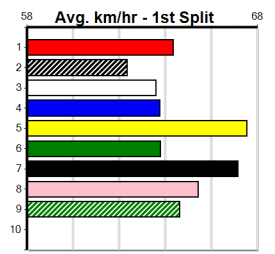

TRFM DAMSELS DASH

Distance: 435m, Race Type: Grade 5, Total Prizemoney: $2,925
1st: $1,950, 2nd: $600, 3rd: $300, 4th: $75

Watchdog Tips: ☐ ☐ ☐ ☐ ☐ ☐ **Bet:** ☐

1

BETSIE BALE (NSW)[5]
F Bitch **Oct-21** Sire: **FERAL FRANKY** Dam: **FANTA BALE** Trainer: **Mark Delbridge (Balliang)**
Owner(s): B Wheeler
Winning Distances: < 300m (0) 300 - 399m (1) 400 - 499m (7) 500 - 599m (1) 600 - 699m (0) > 700m (0)
Winning Weights: 29.0(2) 29.2(3) 29.5(1) 29.6(1) 29.7(2)

Box	1st	2nd	3rd	4th	5th	6th	7th	8th
1	3	1	2	1	1			
2			2		1		1	
3	1	4	1		1	1		
4		2	3		3	1		
5		1	1	1		1	1	
6			1	2	1			
7	3		2			1		
8	2		1					

Prize Best Starts Trk/Dts APM
$26975.63
24.55(1)-28/1/24
49-9-8-13
2-0-1-0
14090

Last 3 wins NOT included above

1st (7)	29.7	450	WBL	R9	22-Feb-24	25.55	25.25	6.00L	LET FLY (25.95)	M/111				6.64	$2.60	5
1st (8)	29.2	390	BAL	R12	03-Apr-24	22.18	21.97	1.00L	ELEANOR RIGBY (22.24)	S/32				8.58	$2.90	5
1st (3)	29.5	400	WGL	R11	28-May-24	22.84	22.34	0.75L	HIGH END CASH (22.88)	M/64				8.60	$21.70	5

2

AYLA ROSE [5]
BE Bitch **Feb-22** Sire: **SHIMA SHINE** Dam: **SHANTELE ROSE** Trainer: **Jeffrey Chignell (Rosedale)**
Owner(s): S Chignell
Winning Distances: < 300m (0) 300 - 399m (2) 400 - 499m (3) 500 - 599m (1) 600 - 699m (0) > 700m (0)
Winning Weights: 27.1(1) 27.3(1) 27.5(1) 27.6(2) 27.8(1)

Box	1st	2nd	3rd	4th	5th	6th	7th	8th
1	2	1	3		1	1		
2					1	1		
3	1	2	1		1	1		
4		2	1	2		1	1	2
5	1		1		1	1	1	1
6		1	1	2	1	2		
7	1	1	1		1	1		
8	3	1	2	1				

Prize Best Starts Trk/Dts APM
$20905.50
24.45(7)-14/2/24
44-6-5-10
19-3-1-8
8813

Last 3 wins NOT included above

1st (8)	27.6	435	SLE	R5	17-Jan-24	24.72	24.25	1.00L	DR. EVERGREEN (24.78)	M/211				5.27	$3.40	5
1st (1)	27.5	435	SLE	R11	05-May-24	24.59	24.32	2.00L	COLLINDA RISE (24.72)	M/211				5.31	$3.00	5
1st (1)	27.6	510	SLE	R7	19-May-24	28.73	28.53	0.50L	SON OF CINDY (28.76)	M/111				9.03	$4.10	5H

3

QUENARA BALE (NSW)[5]
RF Bitch **Aug-20** Sire: **ORSON ALLEN** Dam: **DYNA HADRIA** Trainer: **Susan Northway (Heyfield)**
Owner(s): S Northway
Winning Distances: < 300m (0) 300 - 399m (2) 400 - 499m (7) 500 - 599m (2) 600 - 699m (0) > 700m (0)
Winning Weights: 25.1(1) 25.7(2) 26.7(1) 27.0(1) 27.7(1) 27.8(1) 27.9(1) 28.0(1) 28.1(1) 29.3(1)

Box	1st	2nd	3rd	4th	5th	6th	7th	8th
1	1	2	1	3				
2	2	4	3	1	4	1		1
3	2	1		2			1	1
4	1	2		3	1	1		
5	3	4	1		3	1	1	
6	2	1	1		3	1	2	
7	2	3	1	1				1
8	1	2	1	1	1	1	2	

Prize Best Starts Trk/Dts APM
$39181.88
24.68(7)-9/6/24
77-11-18-10
6-1-2-0
6559

Last 3 wins NOT included above

1st (8)	27.0	410	HOR	R11	05-Apr-24	23.71	23.32	0.50L	HYDRO GLIDE (23.73)	M/33				10.58	$2.60	T3-5
1st (7)	28.0	395	TRA	R8	20-May-24	22.21	22.21	3.00L	LILLICO NIKKI (22.42)	M/321				3.76	$3.80	T3-5
1st (7)	29.3	435	SLE	R7	09-Jun-24	24.68	24.34	0.25L	NIKITA BALE (24.69)	M/111				5.27	$36.00	X45