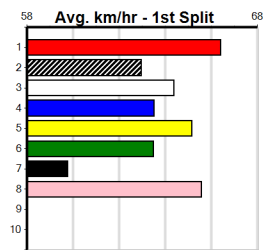

Sale

8

8:02PM

(VIC time)

ED FOUNTAIN REMOVALS

Distance: 510m, Race Type: Mixed 4/5, Total Prizemoney: \$3,875
1st: \$2,600, 2nd: \$800, 3rd: \$400, 4th: \$75

Watchdog Tips:

Bet: