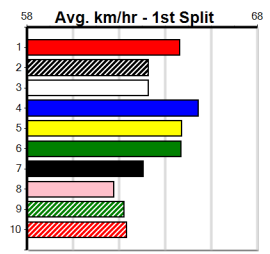

Sale
11
9:12PM
(VIC time)

RANFORD'S FAMILY BUTCHER

Distance: 435m, Race Type: Grade 5, Total Prizemoney: $2,925
1st: $1,950, 2nd: $600, 3rd: $300, 4th: $75

Watchdog Tips: ☐ ☐ ☐ ☐ ☐ ☐ ☐ ☐ ☐ ☐

Bet:

1

GOT THE LOT (NSW)[5]
BK Dog Dec-20 Sire: EL GRAND SENOR Dam: SPARE CASH Trainer: Brian Alford (Yarram)
Owner(s): B Alford
Winning Distances: < 300m (0) 300 - 399m (8) 400 - 499m (13) 500 - 599m (1) 600 - 699m (0) > 700m (0)
Winning Weights: 31.3(1) 31.6(2) 32.0(1) 32.6(1) 32.9(2) 33.0(1) 33.1(3) 33.2(2) 33.3(1) 33.4(5) 33.5(1) 33.6(1) 33.9(1)

8th	7th	6th	5th	4th	3rd	2nd	1st	PIR	Checked	Comment	WR	Split 1	S/P	Grade
8th (4)	33.4	33.5	33.6	33.7	33.8	33.9	34.0	M/488	.	.	.	5.32	$6.10	X45
5th (6)	33.1	33.2	33.3	33.4	33.5	33.6	33.7	M/444	.	.	.	3.79	$4.20	X45
6th (8)	33.6	33.7	33.8	33.9	34.0	34.1	34.2	M/466	.	.	.	3.79	$6.80	X45
3rd (3)	33.0	33.1	33.2	33.3	33.4	33.5	33.6	M/434	.	.	.	3.80	$6.90	5
1st (6)	33.1	33.2	33.3	33.4	33.5	33.6	33.7	Q/111	.	.	.	3.75	$1.50	SH
2nd (4)	33.1	33.2	33.3	33.4	33.5	33.6	33.7	M/4222	.	.	.	3.78	$2.10	SF
2nd (5)	32.8	32.9	33.0	33.1	33.2	33.3	33.4	M/111	.	.	.	5.27	$4.10	5
5th (6)	32.8	32.9	33.0	33.1	33.2	33.3	33.4	M/212	.	.	.	5.29	$4.00	5H

Last 3 wins NOT included above

1st (4)	33.0	33.1	33.2	33.3	33.4	33.5	33.6	M/111	.	SW	.	9.10	$3.70	X45
1st (4)	32.9	33.0	33.1	33.2	33.3	33.4	33.5	M/221	.	.	.	6.68	$3.50	X45
1st (3)	32.9	33.0	33.1	33.2	33.3	33.4	33.5	M/111	.	.	.	3.70	$1.50	5H

Box History

Bx	1st	2nd	3rd	4th	5th	6th	7th	8th
1	4	3	1	1				1
2	1	4		2		1		1
3	3			2	1			1
4	5	4	1	2	2	2		2
5	3	1	1					
6	2	2	1	1	2	1		
7	2	2	1					
8	2	1	1	1		2	1	1

Prize Best Starts Trk/Dts APM $78617.50 24.39(1)-29/10/23 74-22-17-6 11-1-2-2 7621

2

ART THE CLOWN [5]
BK Dog Apr-22 Sire: BEAST UNLEASHED Dam: SLINGSHOT ANGEL Trainer: Rosalie Kerr (Caldermeade)
Owner(s): B Sargent
Winning Distances: < 300m (0) 300 - 399m (4) 400 - 499m (4) 500 - 599m (0) 600 - 699m (0) > 700m (0)
Winning Weights: 35.0(1) 35.1(1) 35.4(1) 35.5(1) 35.6(1) 35.7(1) 35.9(2)

1st	2nd	3rd	4th	5th	6th	7th	8th	PIR	Checked	Comment	WR	Split 1	S/P	Grade
1st (3)	35.9	36.0	36.1	36.2	36.3	36.4	36.5	M/411	.	.	.	6.70	$1.70	5
3rd (3)	36.0	36.1	36.2	36.3	36.4	36.5	36.6	M/534	.	.	.	6.78	$12.60	X45
8th (5)	36.0	36.1	36.2	36.3	36.4	36.5	36.6	S/8888	.	VO	.	5.39	$18.20	5
4th (4)	35.9	36.0	36.1	36.2	36.3	36.4	36.5	M/7422	.	.	.	5.32	$28.00	5
4th (8)	35.8	35.9	36.0	36.1	36.2	36.3	36.4	S/65	.	.	.	8.64	$38.30	FFA
3rd (7)	36.2	36.3	36.4	36.5	36.6	36.7	36.8	S/652	.	.	.	6.73	$23.80	5
4th (1)	36.4	36.5	36.6	36.7	36.8	36.9	37.0	Q/45	.	.	.	8.61	$8.70	X45
3rd (1)	35.8	35.9	36.0	36.1	36.2	36.3	36.4	M/332	.	.	.	5.34	$8.20	5

Last 3 wins NOT included above

1st (4)	35.1	35.2	35.3	35.4	35.5	35.6	35.7	M/31	.	.	.	8.62	$1.40	RWH
1st (2)	35.7	35.8	35.9	36.0	36.1	36.2	36.3	M/22	.	.	.	8.47	$3.00	X45
1st (6)	35.9	36.0	36.1	36.2	36.3	36.4	36.5	M/33	.	SW	.	8.48	$4.60	X45

Box History

Bx	1st	2nd	3rd	4th	5th	6th	7th	8th
1			2	1				
2	2	1		1		1		
3	2	1	3					1
4	2	2	2					
5		1	3					1
6	2	1						
7	1	2	1					
8	1	2	1					

Prize Best Starts Trk/Dts APM $27454.17 24.54(1)-1/9/24 37-8-8-12 4-0-2-2 8981