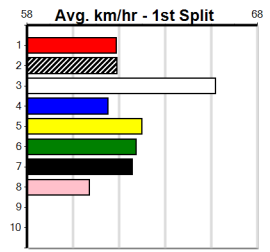

Sale
4
6:40PM
(VIC time)

SALE TO SANDOWN PARK HT3 (1-4 WINS)

Distance: 510m, Race Type: Restricted Win Heat, Total Prizemoney: $3,340
1st: $2,230, 2nd: $690, 3rd: $345, 4th: $75

Watchdog Tips:

Bet:

Form	Box	Wgt	Dist	Track	Date	Time	BON	Margin	1st/2nd (Time)	PIR	Checked	Comment	WR	Split 1	S/P	Grade

DR. LEONI [5]

BD Bitch Feb-21 Sire: FERNANDO BALE Dam: DR. MINO
Owner(s): DOCTORS KENNELS (SYN), J McMahon, J Gill Trainer: Judith McMahon (Darriman)
Winning Distances: < 300m (0) 300 - 399m (0) 400 - 499m (3) 500 - 599m (0) 600 - 699m (0) > 700m (0)
Winning Weights: 23.5(1) 23.7(1) 24.1(1)

5th (1)	24.1	435	SLE	R9	24-Jul-24	25.02	24.44	3.75L PAW HUNTER (24.77)	M/344					5.39	$2.90	X67
4th (7)	23.6	435	SLE	R4	28-Jul-24	25.50	24.46	9.00L RED ED (24.90)	S/844					5.59	$22.10	X67F
5th (3)	23.5	350	HVL	R2	31-Jul-24	20.09	19.20	1.75L RIPPED MIKADO (19.98)	M/4			SW		6.74	$16.30	X67
1st (4)	23.5	435	SLE	R3	04-Aug-24	24.69	24.36	2.50L ALL JAZZ (24.86)	Q/111			SW		5.31	$8.10	7
5th (3)	23.5	435	SLE	R9	07-Aug-24	25.25	24.38	8.50L DR. GILLIAN (24.68)	S/775					5.63	$11.10	6G
4th (7)	23.6	435	SLE	R4	18-Aug-24	24.79	24.18	7.00L FLYING MUFFIN (24.31)	M/554					5.25	$65.90	RWH
3rd (6)	23.7	435	SLE	R9	01-Sep-24	24.86	24.45	6.00L FROG MARCH (24.45)	M/653					5.57	$9.20	X67
1st (3)	23.7	435	SLE	R4	04-Sep-24	24.62	24.62	0.75L MYALL MEG (24.67)	M/111					5.29	$4.10	T3-6

Last 3 wins NOT included above

1st (2)	24.1	435	SLE	R2	17-Jul-24	24.95	24.54	3.00L RHYTHMIC ENERGY (25.16)	Q/111					5.32	$13.50	M

Prize Best Starts Trk/Dts APM: $6495.00 FSTD 13-3-2-1 0-0-0-0 5540

GAZING COLLINDA [5]

F Bitch May-22 Sire: ASTON DEE BEE Dam: AUDACIOUS BELL
Owner(s): S Tyler Trainer: Samuel Tyler (Boisdale)
Winning Distances: < 300m (0) 300 - 399m (0) 400 - 499m (2) 500 - 599m (1) 600 - 699m (0) > 700m (0)
Winning Weights: 30.4(1) 30.8(1) 31.0(1)

5th (8)	30.8	435	SLE	R1	14-Jul-24	25.33	24.43	4.50L CHALUPA BATMAN (25.03)	S/455					5.46	$8.70	M
2nd (6)	30.7	435	SLE	R2	24-Jul-24	25.10	24.44	1.25L MR. GROOVE (25.02)	M/533					5.39	$3.10	M
1st (2)	30.4	435	SLE	R2	28-Jul-24	25.14	24.46	1.25L MR. ZULU (25.23)	M/343					5.37	$11.30	M
5th (7)	31.0	460	WGL	R7	01-Aug-24	26.62	26.14	7.00L BONIECKI (26.14)	M/566					6.81	$8.40	X67
1st (2)	31.0	510	SLE	R5	07-Aug-24	29.11	28.75	2.50L KAOS CONTROL (29.28)	Q/111					9.17	$10.90	X67
1st (1)	30.8	460	WGL	R5	13-Aug-24	26.07	25.71	4.00L HAMISH ROSE (26.34)	M/211			SW		6.58	$6.30	X67
2nd (7)	30.7	510	SLE	R6	18-Aug-24	29.15	28.90	0.75L MADALIA TIPPER (29.10)	M/111					9.30	$9.00	5
6th (5)	30.7	510	SLE	R6	01-Sep-24	29.57	28.97	9.00L SON OF CINDY (28.97)	M/355					9.34	$12.50	5H

Last 3 wins NOT included above

Prize Best Starts Trk/Dts APM: $7547.50 29.11(2)-7/8/24 12-3-2-1 3-1-1-0 7044