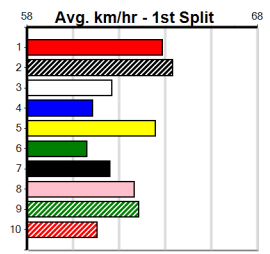

Sale
1
5:39PM
(VIC time)

SPORTSBET EVERY DOG HAS ITS DAY

Distance: 435m, Race Type: Mixed 6/7, Total Prizemoney: $2,925
1st: $1,950, 2nd: $600, 3rd: $300, 4th: $75

Watchdog Tips: ☐ ☐ ☐ ☐ ☐ Bet:

Form Box	Wgt	Dist	Track	Date	Time	BON	Margin	1st/2nd (Time)	PIR	Checked	Comment	WR	Split 1	S/P	Grade

1

PAW XENA (NSW)[7]
BK Bitch Dec-22 Sire: BERNARDO Dam: DYNA HARPA Trainer: Mark Delbridge (Balliang)
Owner(s): B Wheeler
Winning Distances: < 300m (0) 300 - 399m (0) 400 - 499m (1) 500 - 599m (0) 600 - 699m (0) > 700m (0)
Winning Weights: 26.7(1)

4th (3)	27.0	400	GEL	R2	09-Aug-24	23.38	22.43	5.50L CHEMICAL EROSION (23.02)	M/44				8.74	$7.30	MH
7th (4)	26.9	400	GEL	R1	16-Aug-24	23.94	22.20	14.00 FUEL THE FIRE (22.98)	M/47		VO		8.78	$4.70	M
5th (4)	26.8	450	WBL	R2	22-Aug-24	26.05	24.98	6.50L PAW WINCEY (25.60)	M/434				6.81	$14.70	M
1st (8)	26.7	425	BEN	R1	30-Aug-24	24.45	23.73	0.25L NO WORDS (24.46)	M/333				6.74	$4.30	M
3rd (8)	26.6	450	BAL	R9	04-Sep-24	25.77	25.40	3.00L PAW VERNON (25.57)	M/322				6.68	$18.60	X67

Last 3 wins NOT included above

Box History

Bx	1st	2nd	3rd	4th	5th	6th	7th	8th
1								
2								
3				1				
4					1			1
5								
6								
7								
8	1		1					

Prize Best	$2055.00
Starts	FSH
Trk/Dts	5-1-0-1
APM	0-0-0-0
	2055

2

KELLY JANE (NSW)[6]
BK Bitch Oct-22 Sire: KOBLENZ Dam: XALYNN BALE Trainer: Ben Joske (Yinnar South)
Owner(s): Lazzamarie (SYN), M Evans, L Scott
Winning Distances: < 300m (0) 300 - 399m (0) 400 - 499m (2) 500 - 599m (0) 600 - 699m (0) > 700m (0)
Winning Weights: 26.2(1) 26.6(1)

4th (2)	26.7	435	SLE	R1	07-Jul-24	25.91	24.39	11.00 REBEL THINKER (25.16)	Q/344				5.38	$2.40	M
2nd (7)	26.6	435	SLE	R1	14-Jul-24	25.05	24.43	0.50L CHALUPA BATMAN (25.03)	Q/111				5.25	$5.50	M
1st (5)	26.6	435	SLE	R2	18-Aug-24	24.81	24.18	3.75L GO SEE IAN (25.06)	Q/111				5.26	$1.80	M
2nd (1)	26.8	435	SLE	R2	21-Aug-24	25.26	24.64	1.75L PAUA OF TESSA (25.15)	M/123				5.33	$3.40	7
3rd (7)	26.4	435	SLE	R2	25-Aug-24	25.12	24.66	6.50L SHARNI'S SECRET (24.68)	M/333				5.32	$3.50	7
1st (3)	26.2	400	GEL	R11	30-Aug-24	22.65	22.46	3.5L BLACKPOOL RANGER	Q/21		SW		8.50	$13.40	X67
2nd (8)	26.2	400	WGL	R3	03-Sep-24	22.83	22.38	0.75L SOLAR SPECTRUM (22.79)	M/11				8.34	$2.10	7

Last 3 wins NOT included above

Box History

Bx	1st	2nd	3rd	4th	5th	6th	7th	8th
1		1						
2				1				
3	1							
4								
5	1							
6								
7		1	1					
8		1						

Prize Best	$5725.00
Starts	24.81(5)-18/8/24
Trk/Dts	7-2-3-1
APM	5-1-2-1
	5606