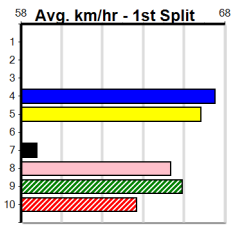

SPORTSBET GREEN TICKS

Distance: 300m, Race Type: Maiden, Total Prizemoney: $2,535
1st: $1,680, 2nd: $520, 3rd: $260, 4th: $75

1

11:09AM
(VIC time)

Watchdog Tips: **0** **0** **0** **0** Bet: .