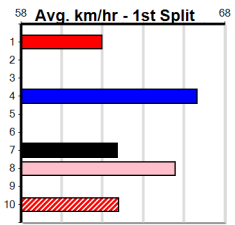

Healesville

HIGHWAY 31 MAIDEN CHALLENGE FINAL

Distance: 300m, Race Type: Maiden Final, Total Prizemoney: $14,575
1st: $10,000, 2nd: $3,000, 3rd: $1,500, 4th: $75

4

12:04PM

(VIC time)

Watchdog Tips:

0 0 0 0

Bet:

.