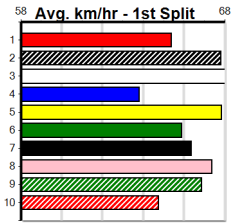

Healesville

PITSTOP MOWER REPAIRS

Distance: 300m, Race Type: Grade 5, Total Prizemoney: $2,925
1st: $1,950, 2nd: $600, 3rd: $300, 4th: $75

12
2:29PM
(VIC time)

Watchdog Tips: 0 0 0 0 Bet:

Table with columns: Form, Box, Weight, Dist, Track, Date, Time, BON, Margin, 1st/2nd (Time), PIR, Checked, Comment, W/R, Split 1, S/P, Grade. Rows 1-10 include race details like 'PAW WALDO (NSW)[5]', 'ME ME CELEBRITY (NSW)[5]', 'LET THEM TALK [5]', 'MALO MAGIC (NSW)[5]', 'MAJOR PHANTOM [5]', 'CINNAMON DUST [5]', 'PANAMA STORM [5]', 'ASTON CAYENNE [5]', 'NEW ARRANGEMENT [5] Res.', and 'AEROPLANE ASTRO (SA)[5] Res.'.