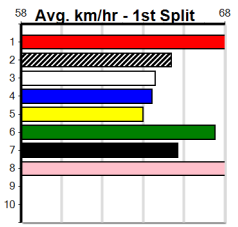

MONTROSE IGA LIQUOR

Distance: 300m, Race Type: Free For All, Total Prizemoney: $3,360
1st: $2,250, 2nd: $690, 3rd: $345, 4th: $75

9

1:37PM

(VIC time)

Watchdog Tips: 0 0 0 0 **Bet:** .

Form Box Weight Dist Track Date Time BON Margin 1st/2nd (Time) PIR Checked Comment W/R Split 1 S/P Grade

1 DOWN UNDER BOY [4]

F D Jun-20 AUSSIE INFRARED PAT'S LASS

Trainer: Aaron Campbell (Drouin)

3rd (3)	31.0	350	HVL	R8	03-Mar-24	19.55	19.15	6.00	DEADLY CLASS (19.15)	M/4	.	.	.	6.63	$44.90	FFA
2nd (7)	31.1	300	HVL	R6	13-Mar-24	16.64	16.41	2.00	LIM ONLY HUMAN (16.51)	M/2	.	.	.	3.93	$12.90	S
8th (1)	30.7	300	HVL	R6	17-Mar-24	16.58	16.24	3.5LDR.	ASHER (16.34)	S/7	.	.	.	3.99	$16.90	S
3rd (8)	30.9	300	HVL	R1	01-Sep-24	16.68	16.40	0.75	LDR. YANNICK (16.63)	M/5	.	.	.	4.02	$3.80	X45

Owner(s): CASHINO (SYN), A Campbell, A Campbell

Winning Boxes

1	2	3	4	5	6	7	8
2	2	2	1	2	2		
Prize	$46,021.07						
Best	16.29						
Starts	53-11-13-12						
Trk/Dst	17-4-5-5						
APM	$3446						

2 MY MATE MINA [4]

BK D Dec-20 BARCIA BALE MISS GRACIE

Trainer: Greg Doyle (Mulgrave)

2nd (7)	34.7	390	BAL	R11	21-Aug-24	22.30	22.10	0.10	LTTIGGERLONG GAS (22.29)	M/11	.	.	.	8.40	$20.90	X45
2nd (3)	35.1	300	HVL	R4	25-Aug-24	16.66	16.50	2.00	LSPOT FOX (16.52)	S/3	.	.	.	3.99	$11.20	X34
5th (6)	35.1	350	HVL	R2	01-Sep-24	19.14	18.88	3.75	LZIPPING GRYLLIS (18.88)	M/5	.	SW	.	6.61	$68.80	SH
5th (2)	35.1	390	BAL	R4	04-Sep-24	22.29	21.89	6.00	LOUR TITAN (21.89)	M/45	.	.	.	8.49	$13.40	X45

Owner(s): R Di mauro

Winning Boxes

1	2	3	4	5	6	7	8
2	3	1	1				3
Prize	$26,440.00						
Best	16.48						
Starts	59-10-10-15						
Trk/Dst	8-2-2-1						
APM	$11036						

3 GLORIOUS GLORY [4]

WBD B Aug-21 ORSON ALLEN GLORIOUS

Trainer: Geoff Smith (Mill Park)

1st (4)	30.3	300	HVL	R12	18-Aug-24	16.97	16.84	0.025	LLELIANA (16.97)	M/2	.	.	.	3.94	$11.70	5
3rd (7)	30.0	400	GEL	R12	23-Aug-24	23.34	22.56	2.00	LCAPTAIN ALICE (23.21)	M/66	.	.	W	8.64	$20.40	5
5th (7)	30.1	400	GEL	R4	31-Aug-24	23.57	22.30	8.00	LKENTUCKY GUS (23.04)	M/25	.	.	.	8.76	$10.10	5
3rd (1)	30.1	350	HVL	R8	04-Sep-24	19.33	19.17	1.5L	LFOR PETE'S SAKE (19.23)	M/1	.	.	.	6.46	$65.30	X34

Owner(s): G Smith

Winning Boxes

1	2	3	4	5	6	7	8
1	1	1	1	3	1	1	1
Prize	$15,905.00						
Best	16.68						
Starts	44-10-2-7						
Trk/Dst	11-3-0-0						
APM	$6711						

4 FIBULARIS [4]

BK D Dec-19 AUSSIE INFRARED TEMPORALIS

Trainer: Kathrynne Tabb (Lara)

2nd (3)	32.0	390	WBL	R7	20-Jun-24	22.45	22.27	1.5L	LRUXTON SPICE (22.35)	M/53	.	.	.	8.84	$18.90	X45
1st (4)	32.4	435	SLE	R12	26-Jun-24	24.65	24.20	0.25	LJEBEDIAH (24.65)	M/532	.	.	.	5.37	$22.00	VET
1st (7)	32.2	390	BAL	R4	03-Jul-24	22.09	22.02	2.75	LALCOTT BALE (22.28)	M/22	.	V14	.	8.48	$11.50	5H
5th (4)	32.6	400	WGL	R12	13-Aug-24	23.01	22.43	5.00	LLEXALTED (22.68)	M/35	.	.	.	8.48	$10.30	VET

Owner(s): TABB FAMILY (SYN), M Tabb, S Tabb, K Tabb

Winning Boxes

1	2	3	4	5	6	7	8
6	3		3	1	1	3	5
Prize	$70,107.50						
Best	16.66						
Starts	93-22-12-15						
Trk/Dst	4-1-0-1						
APM	$10181