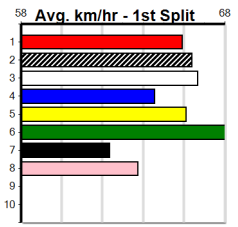

Healesville

GRV VICBRED SERIES(1-4 WINS) HT2

Distance: 350m, Race Type: Restricted Win Heat, Total Prizemoney: $2,925

1st: $1,950, 2nd: $600, 3rd: $300, 4th: $75

6

12:42PM

(VIC time)

Watchdog Tips:

0 0 0 0

Bet:

Form	Box	Weight	Dist	Track	Date	Time	BON	Margin	1st/2nd (Time)	PIR	Checked	Comment	W/R	Split 1	S/P	Grade

1 CRIMSON KIT [5]																	Winning Boxes							
BD	B	May-21 FERNANDO BALE					CRIMSON VIXEN					1	2	3	4	5	6	7	8					
Trainer: John Hickey (Hopetoun Park)																	<table border="1"> <tr><td>Prize</td><td colspan="7"></td><td>$7,035.00</td></tr> <tr><td>Best</td><td colspan="7"></td><td>FSTD</td></tr> <tr><td>Starts</td><td colspan="7"></td><td>12-3-2-1</td></tr> <tr><td>Trk/Dst</td><td colspan="7"></td><td>0-0-0-0</td></tr> <tr><td>APM</td><td colspan="7"></td><td>$1722</td></tr> </table>							
6th (6)	25.5	300	HVL	R2	19-May-24	17.13	16.55	4.75	LMISSES EASY (16.80)	M/6	.	.	.	4.11	$24.60	X67								
1st (6)	25.0	450	BAL	R5	22-May-24	25.39	25.22	3.5	LIM BOSSY (25.63)	Q/111	.	.	.	6.52	$13.20	RW								
5th (3)	25.2	450	BAL	R7	31-May-24	25.76	24.81	5.5	LROYAL GYPSY (25.38)	M/544	.	.	.	6.62	$23.10	X45								
T (5)	25.5	425	BEN	R10	05-Jul-24	0.00	23.75	.	LIGHTNING JEWEL (23.75)	M/888	.	V60	.	7.17	$17.30	5								
Owner(s): J Hickey																								

2 LUXFORD [5]																	Winning Boxes							
BK	D	May-22 SHIMA SHINE					ITA LOUISA					1	2	3	4	5	6	7	8					
Trainer: Stephen Toner (Bunyip)																	<table border="1"> <tr><td>Prize</td><td colspan="7"></td><td>$7,455.00</td></tr> <tr><td>Best</td><td colspan="7"></td><td>19.38</td></tr> <tr><td>Starts</td><td colspan="7"></td><td>11-3-2-2</td></tr> <tr><td>Trk/Dst</td><td colspan="7"></td><td>6-2-1-1</td></tr> <tr><td>APM</td><td colspan="7"></td><td>$5202</td></tr> </table>							
1st (8)	35.8	350	HVL	R3	28-Jul-24	19.38	19.29	2.5	L FROG MARCH (19.55)	Q/1	.	.	.	6.55	$2.90	X67								
3rd (7)	35.8	460	WGL	R8	06-Aug-24	26.25	25.64	0.5	L HIERARCHY (26.22)	M/634	.	.	.	6.66	$2.60	5								
2nd (1)	35.9	460	WGL	R7	13-Aug-24	25.99	25.71	1.0	L AUSSIE SUPREME (25.93)	M/554	.	.	.	6.62	$2.60	5								
5th (5)	36.2	460	WGL	R6	27-Aug-24	26.94	26.16	6.5	L SHIV ROY (26.50)	S/676	.	.	.	6.78	$1.90	5								
Owner(s): S Toner																								

3 SUN IN CUBA [4]																	Winning Boxes							
BK	B	Feb-22 FERNANDO BALE					TIME TO TALK					1	2	3	4	5	6	7	8					
Trainer: Angela Galea (Sunshine North)																	<table border="1"> <tr><td>Prize</td><td colspan="7"></td><td>$14,035.00</td></tr> <tr><td>Best</td><td colspan="7"></td><td>19.32</td></tr> <tr><td>Starts</td><td colspan="7"></td><td>22-4-8-1</td></tr> <tr><td>Trk/Dst</td><td colspan="7"></td><td>9-2-2-1</td></tr> <tr><td>APM</td><td colspan="7"></td><td>$7617</td></tr> </table>							
1st (5)	29.3	350	HVL	R3	11-Aug-24	19.52	19.01	2.0	L HEYFIELD HONEY (19.66)	M/5	.	SW	.	6.73	$5.50	X67H								
1st (2)	29.2	350	HVL	R4	18-Aug-24	19.58	19.07	1.2	L FROG MARCH (19.66)	M/3	.	.	.	6.63	$3.60	X67F								
2nd (2)	29.3	300	HVL	R12	25-Aug-24	16.73	16.50	1.5	L GUNAI LILLY (16.62)	S/6	.	.	.	4.03	$2.40	5H								
6th (1)	29.4	300	HVL	R11	01-Sep-24	16.71	16.40	4.5	L BORACAY STORM (16.40)	M/5	.	.	.	4.08	$5.50	5F								
Owner(s): A Galea																								

4 CATCH SOME RAYS [4]																	Winning Boxes							
BK	D	May-22 AUSSIE INFRARED					QUICK PAWS					1	2	3	4	5	6	7	8					
Trainer: Kellie Morrison (Kilmany)																	<table border="1"> <tr><td>Prize</td><td colspan="7"></td><td>$7,615.00</td></tr> <tr><td>Best</td><td colspan="7"></td><td>19.45</td></tr> <tr><td>Starts</td><td colspan="7"></td><td>23-4-4-2</td></tr> <tr><td>Trk/Dst</td><td colspan="7"></td><td>3-1-0-0</td></tr> <tr><td>APM</td><td colspan="7"></td><td>$4988</td></tr> </table>							
8th (7)	33.5	400	WGL	R12	16-Aug-24	23.47	22.44	12.0	L GREMLIN (22.68)	S/56	.	.	.	8.71	$20.50	5								
2nd (1)	33.6	400	WGL	R11	22-Aug-24	22.87	22.55	0.1	L ROMP TIN (22.86)	S/32	.	.	.	8.49	$4.40	X45								
4th (4)	33.5	400	WGL	R10	27-Aug-24	23.56	22.90	3.0	L JAYVILLE ZOE (23.36)	S/66	.	.	.	8.66	$6.40	RW								
6th (6)	33.2	350	HVL	R8	04-Sep-24	19.45	19.17	3.2	L FOR PETE'S SAKE (19.23)	M/6	.	.	.	6.73	$40.20	X34								
Owner(s): DODGE N BOOKS (SYN), J Booker, R Aurisch, K Morrison