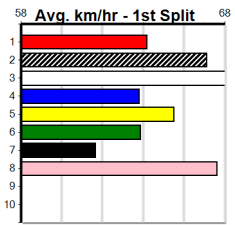

Trainer:
Owner(s):

Winning Boxes

10 * NO RESERVE *****

Trainer:
Owner(s):

Winning Boxes

CENTRAL SCAFFOLDS

Distance: 300m, Race Type: Mixed 6/7, Total Prizemoney: \$2,925
1st: \$1,950, 2nd: \$600, 3rd: \$300, 4th: \$75