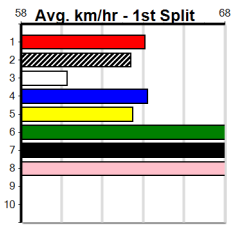

2

11:26AM

(VIC time)

Watchdog Tips:

0 0 0 0

Bet:

Form	Box	Weight	Dist	Track	Date	Time	BON	Margin	1st/2nd (Time)	PIR	Checked	Comment	W/R	Split 1	S/P	Grade

1 HUDSON FLYER (SA)[7]																	
F	D	Mar-21 BARCIA BALE				AEROPLANE GRACE											
Trainer: John McCallum (Craigieburn)																	
7th	(2)	30.5	525	MEA	R1	17-Aug-24	31.30	29.80	9.50LPIEBALD (30.67)		M/1277	.	.	.	5.12	$67.20	7
2nd	(5)	30.9	300	HVL	R2	23-Aug-24	17.18	16.77	0.10LJERSEY JET (17.17)		M/1	.	.	.	3.98	$4.10	T3-7
2nd	(2)	31.0	450	SHP	R7	29-Aug-24	26.18	25.54	9.50LMAX ROSE (25.54)		M/123	.	.	.	6.70	$23.30	X67
3rd	(1)	31.1	460	GEL	R7	03-Sep-24	26.40	25.99	5.50LASTON BAMFORD (26.04)		M/224	.	.	.	6.66	$17.00	X67
Owner(s): D Walters																	

Winning Boxes								
1	2	3	4	5	6	7	8	
1								1
Prize	$7,165.00							
Best	16.64							
Starts	39-1-12-5							
Trk/Dst	16-1-7-3							
APM	$3123							

2 OUT OF TRICKS [7]																	
WF	B	Oct-21 OUT OF RANGE				TAYLOR'S CHIP											
Trainer: William Majoor (Tanjil South)																	
6th	(4)	27.3	400	WGL	R10	22-Aug-24	23.47	22.55	7.00LKETCHIKAN KID (23.00)		M/77	.	.	.	8.86	$55.40	7
3rd	(8)	27.2	300	HVL	R3	26-Aug-24	17.30	16.68	2.25LPAW XAVIER (17.15)		Q/1	.	.	.	4.03	$17.00	T3-7
7th	(3)	27.1	300	HVL	R3	30-Aug-24	17.41	16.96	6.50LEVEN CHANCE (16.96)		M/7	.	.	.	4.15	$36.90	T3-7
4=	(5)	27.0	400	WGL	R3	03-Sep-24	23.39	22.38	9.00LSOLAR SPECTRUM (22.79)		Q/44	.	.	.	8.59	$38.40	7
Owner(s): S Porteus																	

Winning Boxes								
1	2	3	4	5	6	7	8	
1								
Prize	$2,962.50							
Best	17.30							
Starts	23-1-2-3							
Trk/Dst	3-0-0-1							
APM	$1842							

3 SPELLCASTER [7]																	
BK	B	Jun-21 SHIMA SHINE				DESIREE DANCER											
Trainer: Colin Baker (Lara)																	
7th	(4)	25.7	300	HVL	R3	18-Jul-24	17.81	16.95	10.00LHAVANA MAGIC (17.12)		S/6	.	.	.	4.07	$54.30	T3-7
5th	(6)	26.1	300	HVL	R3	26-Jul-24	17.75	16.76	14.00LRAGING ELSA (16.79)		M/5	.	.	.	4.11	$53.50	T3-7
8th	(6)	27.8	400	GEL	R10	27-Aug-24	23.89	22.57	13.00LNAILED IT (22.99)		M/65	.	.	R	8.83	$81.80	7
8th	(8)	28.3	400	GEL	R11	03-Sep-24	23.59	22.31	12.00LFANCY KIAARN (22.81)		S/85	.	.	.	8.87	$58.20	X67
Owner(s): C Baker																	

Winning Boxes								
1	2	3	4	5	6	7	8	
1								
Prize	$1,450.00							
Best	17.23							
Starts	36-1-0-1							
Trk/Dst	13-1-0-1							
APM	$276							

4 ALL IN OLLIE [7]																	
RBD	D	Jan-22 HARD STYLE RICO				DANCING SIENNA											
Trainer: Greg Doyle (Mulgrave)																	
6th	(6)	34.6	400	WGL	R1	23-Jul-24	23.32	22.43	4.50LOUR ELLIE (23.02)		M/77	.	.	.	8.72	$7.00	M
5th	(6)	34.7	400	GEL	R1	27-Jul-24	23.91	22.66	12.00LJUST BELIEVE (23.13)		S/55	.	.	SW	8.80	$5.50	M
5th	(3)	34.7	400	GEL	R1	03-Aug-24	23.56	22.64	6.50LGO NOW (23.13)		M/44	.	.	.	8.96	$4.20	M
1st	(2)	34.0	350	HVL	R2	30-Aug-24	19.60	19.45	0.025LIVORY NARWHAL (19.60)		M/3	.	.	.	6.72	$2.10	T3-M
Owner(s): R Di mauro																	

Winning Boxes								
1	2	3	4	5	6	7	8	
1								
Prize	$1,910.00							
Best	17.44							
Starts	7-1-1-1							
Trk/Dst	1-0-0-0							
APM	$1650