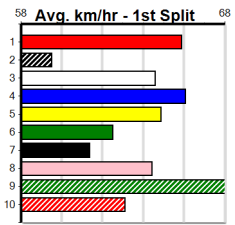

3

11:48AM

(VIC time)

Watchdog Tips:

0

0

0

0

Bet:

Form Box Weight Dist Track Date Time BON Margin 1st/2nd (Time) PIR Checked Comment W/R Split 1 S/P Grade

1 BOROUGH SALTS [5]
WBK B Jun-21 FERNANDO BALE
Trainer: Cynthia O'brien (Broadford)
3rd (7) 26.8 525 MEP R3 24-Jul-24 30.98 30.11 1.75LASTON MICHIGAN (30.86) Q/1111 . . . 5.17 $4.60 T3-5
1st (7) 26.8 500 BEN R6 31-Jul-24 28.42 28.23 1.25LINVICTUS SHARON (28.50) M/222 . . . 6.64 $2.90 X45
5th (6) 27.0 525 MEP R5 07-Aug-24 30.80 29.93 5.00LMARAIS BALE (30.46) M/3455 . . . 5.20 $7.90 5
5th (2) 26.8 515 SAP R5 12-Aug-24 30.20 29.27 2.25LBETSIE BALE (30.06) M/4334 . . . 5.28 $6.20 5
Owner(s): M Ebeyer

Winning Boxes
1 2 3 4 5 6 7 8
2 1 2 2
Prize Best $18,285.00
Starts 16.88
Trk/Dst 42-7-9-5
APM 1-0-1-0 $7157

2 HARRY THE HOOD [5]
BK D Jan-22 HOUDINI BOY
Trainer: Steve Nagy (Traralgon)
5th (7) 32.8 435 SLE R5 04-Aug-24 25.29 24.36 7.00LSUNDAY SEA (24.81) M/665 . . . 5.51 $7.10 5
6th (3) 33.0 435 SLE R11 11-Aug-24 25.20 24.42 5.50LONLY PHONES (24.82) Q/566 . . . 5.48 $41.20 5
2nd (1) 33.3 435 SLE R12 18-Aug-24 25.22 24.18 7.00LNO DOORS (24.76) M/543 . . . 5.51 $4.90 5
1st (5) 32.8 510 SLE R8 28-Aug-24 29.07 29.07 7.50LRANGER'S GIRL (29.60) S/211 . . . 9.43 $11.80 5
Owner(s): S Nagy

Winning Boxes
1 2 3 4 5 6 7 8
2 1 1 1 . . . 2
Prize Best $10,865.63
Starts 16.88
Trk/Dst 54-5-5-5
APM 0-0-0-0 $4904

3 QUEEN MAGGIE [5]
BK B Feb-21 BERNARDO
Trainer: Brett Mackie (Tooradin)
4th (5) 26.2 400 WGL R12 06-Aug-24 23.22 22.37 1.00LBEAUTIFUL LIAR (23.16) S/44 . . . 8.68 $6.00 5
4th (3) 26.4 300 HVL R12 18-Aug-24 17.07 16.84 1.5LGLORIOUS GLORY (16.97) M/4 . . . 3.98 $13.60 5
3rd (5) 26.3 400 WGL R12 30-Aug-24 23.32 22.57 7.00LSHAKA GOES BANG (22.84) S/53 . . . 8.43 $7.20 5NP
4th (7) 26.4 400 WGL R7 03-Sep-24 23.35 22.38 7.50LRIBERO (22.85) S/44 . . . 8.66 $5.60 5
Owner(s): B Mackie

Winning Boxes
1 2 3 4 5 6 7 8
2 2 2 1
Prize Best $10,785.00
Starts 16.95
Trk/Dst 33-7-1-4
APM 7-3-0-1 $5857

4 DONNYBROOK FLYER [5]
BK B Jan-22 HOUDINI BOY
Trainer: Donna Furey (Pearcedale)
1st (7) 27.6 300 HVL R9 26-Jan-24 17.05 16.89 2.50LSLINGSHOT PENNY (17.23) M/4 . . . 4.02 $2.00 T3-6
7th (3) 27.5 300 HVL R3 11-Feb-24 17.28 16.26 9.00LNEW ARRANGEMENT (16.66) M/2 . . . V7 . 3.95 $6.80 RWH
8th (2) 28.0 350 HVL R9 26-May-24 20.32 18.89 13.00LSUMMER KOBIE (19.47) M/8 . . . V0 . 6.89 $25.50 RW
6th (3) 27.5 300 HVL R5 31-May-24 17.70 16.66 11.00LFOUND A SPOT (16.94) S/6 . . . V0 . 4.87 $18.70 T3-5
Owner(s): D Furey

Winning Boxes
1 2 3 4 5 6 7 8
1 1 1 1 2
Prize Best $5,900.00
Starts 16.92
Trk/Dst 11-3-1-2
APM 8-3-1-2 $1180

5 SWIFTY GIRL [5]
BD B Feb-22 ZAMBORA BROCKIE
Trainer: Shayne Jarvis (Tyers)
1st (3) 28.5 435 SLE R11 14-Aug-24 24.50 24.45 1.00LAKINA JAZZ (24.57) M/111 . . . 5.14 $1.90 5
5th (6) 28.2 400 WGL R11 20-Aug-24 23.31 22.29 6.00LSPICY PIPER (22.92) M/34 . . . 8.61 $1.50 5
1st (7) 28.5 390 BAL R3 28-Aug-24 22.41 22.24 2.50LTARGAN BALE (22.58) Q/11 . . . 8.39 $1.30 5
5th (8) 28.5 300 HVL R12 04-Sep-24 16.85 16.39 2.25LBLUE CRISTALLE (16.70) M/8 . . . 4.11 $2.20 5
Owner(s): RSJ RACING (SYN), R Jarvis, S Jarvis