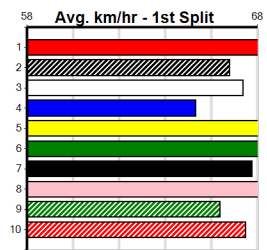

SPORTSBET HEALESVILLE CUP FINAL

Distance: 350m, Race Type: S/E Group 2, Total Prizemoney: $57,500
1st: $40,000, 2nd: $10,000, 3rd: $5,000, 4th: $2,500

Watchdog Tips:

Bet:

Form Box Wgt Dist Track Date Time BON Margin 1st/2nd (Time) PIR Checked Comment W/R Split 1 S/P Grade

ASTON FANTASTIC (NSW)[3]
BK Dog Feb-22 Sire: AUSSIE INFRARED Dam: FANTASTIC DOTTY
Owner(s): R Borda
Trainer: David Geall (Lara)
Winning Distances: < 300m (0) 300 - 399m (11) 400 - 499m (8) 500 - 599m (0) 600 - 699m (0) > 700m (0)
Box History table and Prize Best Starts Trk/Dts APM

SERIAL STICKER (NSW)[4]
BK Dog Mar-22 Sire: MEPUNGA CRUZER Dam: KISSING CARTER
Owner(s): A Mcvicker
Trainer: Brendan Pursell (Lara)
Winning Distances: < 300m (0) 300 - 399m (1) 400 - 499m (6) 500 - 599m (0) 600 - 699m (0) > 700m (0)
Box History table and Prize Best Starts Trk/Dts APM

SPOT FOX [1]
BK Dog Mar-21 Sire: BERNARDO Dam: TIDELINA
Owner(s): D Douch
Trainer: Chloe Van de maat (Healesville)
Winning Distances: < 300m (0) 300 - 399m (9) 400 - 499m (4) 500 - 599m (1) 600 - 699m (0) > 700m (0)
Box History table and Prize Best Starts Trk/Dts APM

BLUE BLOOD (SA)[3]
BK Dog Dec-21 Sire: TOMMY SHELBY Dam: ALICANTE BOUCHET
Owner(s): N Rawlings
Trainer: Matthew Lanigan (Rowsley)
Winning Distances: < 300m (0) 300 - 399m (8) 400 - 499m (5) 500 - 599m (0) 600 - 699m (0) > 700m (0)
Box History table and Prize Best Starts Trk/Dts APM

ZIPPING GRYLLIS (NSW)[1]
BK Dog Feb-22 Sire: MY REDEEMER Dam: ZIPPING IVY
Owner(s): Hallinan Hallinan (SYN), M Hallinan, F Hallinan
Trainer: Brooke Ennis (Avalon)
Winning Distances: < 300m (0) 300 - 399m (8) 400 - 499m (1) 500 - 599m (5) 600 - 699m (0) > 700m (0)
Box History table and Prize Best Starts Trk/Dts APM

1

2

3

4

5