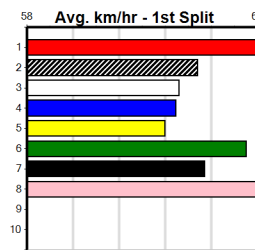

MONTRÖSE IGA LIQUOR

9

1:37PM

(VIC time)

Distance: 300m, Race Type: Free For All, Total Prizemoney: $3,360
1st: $2,250, 2nd: $690, 3rd: $345, 4th: $75

Watchdog Tips:

Bet:

Form Box Wgt Dist Track Date Time BON Margin 1st/2nd (Time) PIR Checked Comment W/R Split 1 S/P Grade

DOWN UNDER BOY [4]
F Dog Jun-20 Sire: AUSSIE INFRARED Dam: PAT'S LASS
Owner(s): CASHINO (SYN), A Campbell, A Campbell
Trainer: Aaron Campbell (Drouin)
Winning Distances: < 300m (0) 300 - 399m (10) 400 - 499m (1) 500 - 599m (0) 600 - 699m (0) > 700m (0)
Winning Weights: 30.7(1) 31.3(1) 31.4(2) 31.5(1) 31.9(1) 32.4(2) 32.5(1) 32.7(1) 33.4(1)
Box History table and Prize Best Starts table.

MY MATE MINA [4]
BK Dog Dec-20 Sire: BARCIA BALE Dam: MISS GRACIE
Owner(s): R Di mauro
Trainer: Greg Doyle (Mulgrave)
Winning Distances: < 300m (0) 300 - 399m (7) 400 - 499m (3) 500 - 599m (0) 600 - 699m (0) > 700m (0)
Winning Weights: 33.5(1) 34.0(1) 34.4(1) 34.7(1) 34.9(1) 35.0(1) 35.1(1) 35.2(2) 36.3(1)
Box History table and Prize Best Starts table.

GLORIOUS GLORY [4]
WBD Bitch Aug-21 Sire: ORSON ALLEN Dam: GLORIOUS
Owner(s): G Smith
Trainer: Geoff Smith (Mill Park)
Winning Distances: < 300m (0) 300 - 399m (8) 400 - 499m (2) 500 - 599m (0) 600 - 699m (0) > 700m (0)
Winning Weights: 29.0(1) 29.9(1) 30.0(1) 30.1(1) 30.2(1) 30.3(1) 30.4(2) 30.5(1) 30.8(1)
Box History table and Prize Best Starts table.

FIBULARIS [4]
BK Dog Dec-19 Sire: AUSSIE INFRARED Dam: TEMPORALIS
Owner(s): TABB FAMILY (SYN), M Tabb, S Tabb, K Tabb
Trainer: Kathrynne Tabb (Lara)
Winning Distances: < 300m (0) 300 - 399m (9) 400 - 499m (10) 500 - 599m (3) 600 - 699m (0) > 700m (0)
Winning Weights: 31.4(1) 31.8(1) 31.9(1) 32.0(2) 32.1(2) 32.2(2) 32.3(2) 32.4(5) 32.5(2) 32.7(2) 32.8(1) 32.9(1)
Box History table and Prize Best Starts table.

AVIANNA [4]
WBD Bitch Sep-20 Sire: FERNANDO BALE Dam: AYIA SOPHIA
Owner(s): C Gorgioski
Trainer: Jeff Gorgioski (Stanhope)
Winning Distances: < 300m (0) 300 - 399m (10) 400 - 499m (12) 500 - 599m (0) 600 - 699m (0) > 700m (0)
Winning Weights: 26.4(2) 26.6(1) 26.7(1) 26.8(2) 27.0(1) 27.1(2) 27.3(2) 27.4(2) 27.7(3) 27.8(1) 28.1(1) 28.3(2) 28.5(1)
Box History table and Prize Best Starts table.