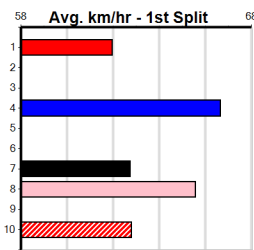

HIGHWAY 31 MAIDEN CHALLENGE FINAL

4

12:04PM

(VIC time)

Distance: 300m, Race Type: Maiden Final, Total Prizemoney: $14,575
1st: $10,000, 2nd: $3,000, 3rd: $1,500, 4th: $75

Watchdog Tips: ☐ ☐ ☐ ☐ ☐ **Bet:** ☐

1

SHORT STRAW TREV [7]
BKW Dog Aug-22 Sire: BEAST UNLEASHED Dam: TAKERS TO VEGAS Trainer: Donald Rhodes (Heyfield)
Owner(s): D Rhodes
Winning Distances: < 300m (0) 300 - 399m (1) 400 - 499m (0) 500 - 599m (0) 600 - 699m (0) > 700m (0)
Winning Weights: 31.6(1)
6th (7) 32.0 425 BEN R2 12-Jul-24 24.68 23.86 5.50L NACHO PROBLEM (24.33) S/756 6.75 $17.60 MH
1st (7) 31.6 300 HVL R9 04-Sep-24 16.39 16.39 1.75L BLESSED RAIN (16.50) M/2 3.90 $6.30 MH

Box History

Bx	1st	2nd	3rd	4th	5th	6th	7th	8th
1								
2								
3								
4								
5								
6								
7	1					1		
8								

Prize Best $1680.00
16.39(7)-4/9/24
Starts 2-1-0-0
Trk/Dts 1-1-0-0
APM 1680

Last 3 wins NOT included above

2

FISTS WILL FLY [7]
F Dog Oct-22 Sire: BELLA INFRARED Dam: SHE'S REFINED Trainer: Bradley Greenough (Pearcedale)
Owner(s): Horse to Hounds (SYN), Z Cornell, R Bone
Winning Distances: < 300m (0) 300 - 399m (1) 400 - 499m (0) 500 - 599m (0) 600 - 699m (0) > 700m (0)
Winning Weights: 39.1(1)
1st (6) 39.1 300 HVL R3 04-Sep-24 16.60 16.39 4.25L OUR BOY SHANNON (16.90) S/5 4.09 $2.90 MH

Box History

Bx	1st	2nd	3rd	4th	5th	6th	7th	8th
1								
2								
3								
4								
5								
6	1							
7								
8								

Prize Best $1680.00
16.60(6)-4/9/24
Starts 1-1-0-0
Trk/Dts 1-1-0-0
APM 1680

Last 3 wins NOT included above

3

PAPA EASY [7]
BD Dog Jan-23 Sire: FERAL FRANKY Dam: NICE AND EASY Trainer: Jason Portelli (Keilor Park)
Owner(s): J Portelli
Winning Distances: < 300m (0) 300 - 399m (1) 400 - 499m (0) 500 - 599m (0) 600 - 699m (0) > 700m (0)
Winning Weights: 30.4(1)
1st (8) 30.4 300 HVL R4 04-Sep-24 16.56 16.39 1.75L ESSENCE (16.68) M/3 3.97 $1.60 MH

Box History

Bx	1st	2nd	3rd	4th	5th	6th	7th	8th
1								
2								
3								
4								
5								
6								
7								
8	1							

Prize Best $1680.00
16.56(8)-4/9/24
Starts 1-1-0-0
Trk/Dts 1-1-0-0
APM 1680

Last 3 wins NOT included above

4

BLESSED RAIN [M]
RF Bitch May-22 Sire: FERAL FRANKY Dam: WILL IT RAIN Trainer: Brett Mackie (Tooradin)
Owner(s): A Lie
Winning Distances: < 300m (0) 300 - 399m (0) 400 - 499m (0) 500 - 599m (0) 600 - 699m (0) > 700m (0)
Winning Weights:
3rd (3) 27.3 390 SHP R4 03-Jun-24 22.32 21.80 1.75L RUTHLESS SECRET (22.21) M/23 8.46 $1.60 MH
5th (5) 27.4 390 SHP R1 10-Jun-24 22.63 21.99 9.50L FLAMING WHEELS (21.99) M/44 8.61 $8.70 MSF
2nd (6) 28.3 300 HVL R9 04-Sep-24 16.50 16.39 1.75L SHORT STRAW TREV (16.39) M/1 3.89 $2.10 MH

Box History

Bx	1st	2nd	3rd	4th	5th	6th	7th	8th
1								
2								
3			1					
4								
5					1			
6		1						
7								
8								

Prize Best $780.00
16.50(6)-4/9/24
Starts 3-0-1-1
Trk/Dts 1-0-1-0
APM 676

Last 3 wins NOT included above

5

ESSENCE [M]
BK Bitch Feb-23 Sire: SHIMA SHINE Dam: IDOLIZE Trainer: Peter Presutto (Devon Meadows)
Owner(s): N Presutto
Winning Distances: < 300m (0) 300 - 399m (0) 400 - 499m (0) 500 - 599m (0) 600 - 699m (0) > 700m (0)
Winning Weights:
2nd (7) 25.9 300 HVL R4 04-Sep-24 16.68 16.39 1.75L PAPA EASY (16.56) Q/1 3.85 $8.40 MH

Box History

Bx	1st	2nd	3rd	4th	5th	6th	7th	8th
1								
2								
3								
4								
5								
6								
7		1						
8								

Prize Best $520.00
16.68(7)-4/9/24
Starts 1-0-1-0
Trk/Dts 1-0-1-0
APM 520

Last 3 wins NOT included above