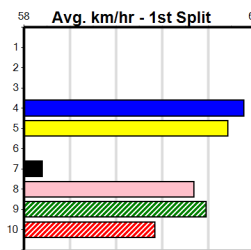

Watchdog Tips: ☐ ☐ ☐ ☐ ☐ Bet:

Form Box	Wgt	Dist	Track	Date	Time	BON	Margin	1st/2nd (Time)	PIR	Checked	Comment	WR	Split 1	S/P	Grade

1

ZIPPING GEPPETTO (NSW)[M]
BE Dog Dec-22 Sire: ASTON RUPEE Dam: ZIPPING MAGDA
Owner(s): Hallinan Hallinan (SYN), M Hallinan, F Hallinan
Winning Distances: < 300m (0) 300 - 399m (0) 400 - 499m (0) 500 - 599m (0) 600 - 699m (0) > 700m (0)
Winning Weights:

Bx	1st	2nd	3rd	4th	5th	6th	7th	8th
1								
2								
3								
4								
5								
6								
7								
8								

Last 3 wins NOT included above

Prize Best	$0
Starts	0-0-0-0
Trk/Dts	0-0-0-0
APM	0

Trainer: Robert Camilleri (Lara)

2

WHO MADE YOU [M]
BE Dog Dec-22 Sire: ASTON RUPEE Dam: AYIA SOPHIA
Owner(s): J Gorgioski
Winning Distances: < 300m (0) 300 - 399m (0) 400 - 499m (0) 500 - 599m (0) 600 - 699m (0) > 700m (0)
Winning Weights:

Bx	1st	2nd	3rd	4th	5th	6th	7th	8th
1								
2								1
3								
4								
5								
6								
7								
8								

Last 3 wins NOT included above

Prize Best	$0.00
Starts	17.55(2)-4/9/24
Trk/Dts	1-0-0-0
APM	1-0-0-0

Trainer: Jeff Gorgioski (Stanhope)

3

OUR BOY SHANNON (NSW)[
F Dog Dec-22 Sire: SUPERIOR PANAMA Dam: RITZA RED HEAD
Owner(s): S Latimer
Winning Distances: < 300m (0) 300 - 399m (0) 400 - 499m (0) 500 - 599m (0) 600 - 699m (0) > 700m (0)
Winning Weights:

Bx	1st	2nd	3rd	4th	5th	6th	7th	8th
1								
2		1						
3								
4								
5								
6								
7								
8								

Last 3 wins NOT included above

Prize Best	$520.00
Starts	16.90(2)-4/9/24
Trk/Dts	1-0-1-0
APM	1-0-1-0

Trainer: Karen Pitt (Pearcedale)

4

BENGAL BEAST [M]
RBD Dog Dec-22 Sire: BEAST UNLEASHED Dam: INVICTUS SYBIL
Owner(s): SKY ROCKET (SYN), G Edwards, K Browney
Winning Distances: < 300m (0) 300 - 399m (0) 400 - 499m (0) 500 - 599m (0) 600 - 699m (0) > 700m (0)
Winning Weights:

Bx	1st	2nd	3rd	4th	5th	6th	7th	8th
1								
2								
3					1			
4								
5								
6								
7								
8								

Last 3 wins NOT included above

Prize Best	$0.00
Starts	FSTD
Trk/Dts	1-0-0-0
APM	0-0-0-0

Trainer: Gordon Edwards (Cranbourne We

5

FULL OF FUN [M]
WBD Bitch Sep-21 Sire: FULLY LOADED Dam: IVEY'S AFFAIR
Owner(s): M Clay
Winning Distances: < 300m (0) 300 - 399m (0) 400 - 499m (0) 500 - 599m (0) 600 - 699m (0) > 700m (0)
Winning Weights:

Bx	1st	2nd	3rd	4th	5th	6th	7th	8th
1								
2		1		1				
3								
4								
5								
6								1
7		1						
8								

Last 3 wins NOT included above

Prize Best	$915.00
Starts	17.29(7)-16/8/24
Trk/Dts	4-0-2-0
APM	1-0-1-0

Trainer: Marion Clay (Lang Lang)