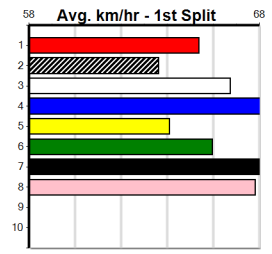

GRV VICBRED SERIES (1-4 WINS) HT3

Distance: 350m, Race Type: Restricted Win Heat, Total Prizemoney: $2,925
1st: $1,950, 2nd: $600, 3rd: $300, 4th: $75

Watchdog Tips: ☐ ☐ ☐ ☐ ☐ Bet: ☐

Form Box	Wgt	Dist	Track	Date	Time	BON	Margin	1st/2nd (Time)	PIR	Checked	Comment	WR	Split 1	S/P	Grade		
PIA BELLA [6]																	
BK	Bitch	Jun-21				Sire: HARD STYLE RICO				Dam: FLYING HAREEBA				Trainer: Stephen Toner (Bunyip)			
Owner(s): P Toner																	
Winning Distances: < 300m (0) 300 - 399m (2) 400 - 499m (0) 500 - 599m (0) 600 - 699m (0) > 700m (0)																	
Winning Weights: 28.1(1) 28.2(1)																	
6th (3)	28.5	350	TRA	R3	06-Oct-23	20.23	19.53	7.50L SHORT AND STUMPY (19.72)	M/86	.	.	.	6.88	$9.10	X67		
5th (8)	28.4	350	TRA	R11	13-Oct-23	20.34	19.53	9.50L SECRET REEF (19.70)	M/55	.	.	.	6.79	$2.90	X67		
5th (2)	29.1	350	TRA	R3	01-Mar-24	20.46	19.72	11.00 BUNKHOUSE BOY (19.72)	M/56	.	.	.	6.80	$4.00	RW		
2nd (5)	28.8	395	TRA	R3	06-Apr-24	22.39	22.30	1.5L FASCINATE DEBRA (22.30)	M/742	.	.	.	3.99	$2.10	7		
3rd (8)	29.2	350	TRA	R10	17-Apr-24	19.95	19.73	2.25L MINNIE ROCKS (19.80)	M/33	.	.	.	6.80	$3.80	X67		
2nd (4)	28.2	300	HVL	R1	31-Jul-24	17.07	16.68	3.00L STORM SENSATION (16.88)	M/3	.	.	.	4.05	$17.30	X67		
2nd (4)	28.3	350	HVL	R2	11-Aug-24	19.54	19.01	2.75L BANK ROBBER (19.36)	M/5	.	.	.	6.71	$11.90	X67H		
1st (2)	28.2	350	HVL	R3	16-Aug-24	19.37	19.37	7.00L DONATELLO ZEAL (19.83)	M/8	.	SW	.	6.95	$1.50	T3-7		
Last 3 wins NOT included above																	
1st (6)	28.1	350	TRA	R1	25-Sep-23	19.96	19.96	5.50L BELOW THE CURVE (20.34)	M/11	.	SW	.	6.65	$1.70	M		
Prize Best Starts Trk/Dts APM																	

Box History

Bx	1st	2nd	3rd	4th	5th	6th	7th	8th
1								
2	1	1			1	1		
3						1		
4		2						1
5		1	1					
6	1							
7								
8			1		1			

Prize Best Starts Trk/Dts APM

$4810.00
19.37(2)-16/8/24
13-2-4-2
2-1-1-0
2656

DAD'S JAM DONUT [5]																	
WBK	Dog	May-22				Sire: FERNANDO BALE				Dam: MA'S PLUM JAM				Trainer: Mathew Tabb (Lara) ENG SHP 2024-09-05			
Owner(s): D Burnett																	
Winning Distances: < 300m (0) 300 - 399m (0) 400 - 499m (3) 500 - 599m (1) 600 - 699m (0) > 700m (0)																	
Winning Weights: 30.1(2) 30.2(2)																	
4th (8)	30.1	435	SLE	R2	26-Jun-24	25.05	24.20	7.00L PAW MANNY (24.57)	M/455	.	.	.	5.42	$6.80	7		
1st (5)	30.2	450	BAL	R5	30-Jun-24	25.54	25.54	1.5L PAW LOUIS (25.63)	M/321	.	SW	.	6.79	$5.20	T3-7		
1st (2)	30.1	450	SHP	R9	06-Jul-24	25.61	25.31	0.50L HIGH COTTON (25.64)	M/442	.	.	.	6.84	$2.90	X67		
7th (3)	30.0	500	BEN	R6	12-Jul-24	28.92	28.18	8.50L CORNHILL PRINCE (28.33)	M/877	.	.	.	7.08	$14.50	5		
1st (1)	30.2	515	SAP	R5	22-Jul-24	29.80	29.48	2.25L SHOWGIRL SHIRLEY (29.95)	M/2111	.	.	.	5.13	$9.10	5		
6th (8)	30.8	400	GEL	R12	09-Aug-24	22.98	22.43	3.75L MALO MAGIC (22.73)	M/67	.	.	.	8.57	$19.40	5		
4th (4)	31.0	400	GEL	R12	16-Aug-24	23.13	22.20	7.00L GAYLE BALE (22.66)	M/54	.	.	.	8.71	$9.70	5		
5th (4)	30.6	425	BEN	R3	28-Aug-24	24.89	24.19	6.00L COCONUT MIA (24.47)	M/887	.	.	.	6.89	$3.70	T3-5		
Last 3 wins NOT included above																	
1st (1)	30.1	450	WBL	R2	13-Jun-24	25.69	25.20	0.025 BLACK STATESMAN (25.70)	M/222	.	.	.	6.68	$6.40	MH		
Prize Best Starts Trk/Dts APM																	

Box History

Bx	1st	2nd	3rd	4th	5th	6th	7th	8th
1	2							
2	1	1						
3							1	
4					1	1		
5	1							1
6								
7							1	1
8		1		2		1	1	

Prize Best Starts Trk/Dts APM

$6950.00
FSH
15-4-2-0
0-0-0-0
4646