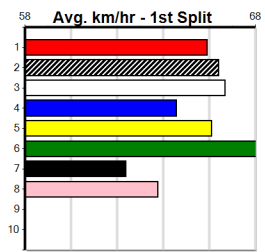

GRV VICBRED SERIES (1-4 WINS) HT2

Distance: 350m, Race Type: Restricted Win Heat, Total Prizemoney: $2,925

1st: $1,950, 2nd: $600, 3rd: $300, 4th: $75

Watchdog Tips: ☐ ☐ ☐ ☐ Bet:

Form Box	Wgt	Dist	Track	Date	Time	BON	Margin	1st/2nd (Time)	PIR	Checked	Comment	WR	Split 1	S/P	Grade
CRIMSON KIT [5]															
BD	Bitch		May-21		Sire: FERNANDO BALE			Dam: CRIMSON VIXEN			Trainer: John Hickey (Hopetoun Park)				
Owner(s): J Hickey															
Winning Distances: < 300m (0) 300 - 399m (0) 400 - 499m (3) 500 - 599m (0) 600 - 699m (0) > 700m (0)															
Winning Weights: 24.7(1) 24.8(1) 25.0(1)															
2nd (4)	24.9	400	GEL	R11	26-Oct-23	23.15	22.68	1.75L SALMA BALE (23.04)	M/13		V7		8.44	$1.30	6G
ST (-)	25.1	400	GEL		16-Apr-24	23.47		12.00 Trial Not Cleared	M/24		4of4		8.58		ST
ST (-)	25.6	390	BAL		24-Apr-24	23.48		5.50L Trial Cleared	S/23		3of4		8.72		ST
5th (4)	25.1	390	BAL	R9	15-May-24	22.79	22.06	6.00L NO RIGHT TURNS (22.37)	M/65				8.91	$6.30	X67
6th (6)	25.5	300	HVL	R2	19-May-24	17.13	16.55	4.75L MISSES EASY (16.80)	M/6				4.11	$24.60	X67
1st (6)	25.0	450	BAL	R5	22-May-24	25.39	25.22	3.5L I'M BOSSY (25.63)	Q/111				6.52	$13.20	RW
5th (3)	25.2	450	BAL	R7	31-May-24	25.76	24.81	5.50L ROYAL GYPSY (25.38)	M/544				6.62	$23.10	X45
T (5)	25.5	425	BEN	R10	05-Jul-24	0.00	23.75	LIGHTNING JEWEL (23.75)	M/888		V60		7.17	$17.30	5
Last 3 wins NOT included above															
1st (7)	24.7	410	HOR	R3	28-Aug-23	23.20	22.92	4.50L CIRCLE THE STORM (23.50)	M/11				10.26	$5.10	MH
1st (8)	24.8	400	GEL	R4	12-Sep-23	22.47	22.47	11.00 GO GIZMO GO (23.18)	M/11		SW		8.42	$1.20	7

Box History								
Bx	1st	2nd	3rd	4th	5th	6th	7th	8th
1								
2								
3								
4								
5					1			
6	1				1	1		
7	1	1						
8	1			1				
Prize Best Starts	$7035.00							FSTD
Trk/Dts	12-3-2-1							0-0-0-0
APM	1722							

Form Box	Wgt	Dist	Track	Date	Time	BON	Margin	1st/2nd (Time)	PIR	Checked	Comment	WR	Split 1	S/P	Grade
LUXFORD [5]															
BD	Dog		May-22		Sire: SHIMA SHINE			Dam: ITA LOUISA			Trainer: Stephen Toner (Bunyip)				
Owner(s): S Toner															
Winning Distances: < 300m (0) 300 - 399m (3) 400 - 499m (0) 500 - 599m (0) 600 - 699m (0) > 700m (0)															
Winning Weights: 35.6(1) 35.8(1) 36.6(1)															
6th (6)	36.6	350	HVL	R4	16-Jun-24	19.68	19.07	5.50L I'M WHAT'S NEXT (19.30)	M/5				6.73	$13.30	RW
5th (1)	35.7	350	HVL	R2	07-Jul-24	19.82	19.16	2.00L BUNDY PARADISE (19.69)	S/8				6.94	$5.40	X67
1st (5)	35.6	350	HVL	R3	14-Jul-24	19.59	19.35	0.75L HEYFIELD HONEY (19.63)	M/2		SW		6.63	$4.00	X67
3rd (2)	35.7	350	HVL	R3	21-Jul-24	19.76	19.12	1.75L MAJOR FRANKY (19.64)	M/6				6.79	$1.70	X67
1st (8)	35.8	350	HVL	R3	28-Jul-24	19.38	19.29	2.50L FROG MARCH (19.55)	Q/1				6.55	$2.90	X67
3rd (7)	35.8	460	WGL	R8	06-Aug-24	26.25	25.64	0.50L HIERARCHY (26.22)	M/634				6.66	$2.60	5
2nd (1)	35.9	460	WGL	R7	13-Aug-24	25.99	25.71	1.00L AUSSIE SUPREME (25.93)	M/554				6.62	$2.60	5
5th (5)	36.2	460	WGL	R6	27-Aug-24	26.94	26.16	6.50L SHIV ROY (26.50)	S/676				6.78	$1.90	5
Last 3 wins NOT included above															
1st (6)	36.6	395	TRA	R1	03-Apr-24	22.57	22.16	2.25L POSH PAWS (22.72)	M/522				3.90	$2.60	M

Box History								
Bx	1st	2nd	3rd	4th	5th	6th	7th	8th
1		1						
2					1			
3			1					
4								
5	1							
6	1				1			
7				1				
8	1							
Prize Best Starts	$7455.00							FSTD
Trk/Dts	19.38(8)-28/7/24							11-3-2-2
APM	6-2-1-1							5202