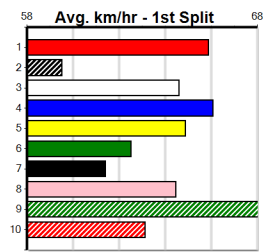

GORSKI ENGINEERING

Distance: 300m, Race Type: Grade 5, Total Prizemoney: $2,925
1st: $1,950, 2nd: $600, 3rd: $300, 4th: $75

Watchdog Tips: [ ] [ ] [ ] [ ] Bet: [ ]

BOROUGH SALTS [5]
WBK Bitch Jun-21 Sire: FERNANDO BALE Dam: MAGIC MOON DUST
Owner(s): M Ebeyer
Trainer: Cynthia O'brien (Broadford)
Winning Distances: < 300m (0) 300 - 399m (0) 400 - 499m (5) 500 - 599m (2) 600 - 699m (0) > 700m (0)
Winning Weights: 26.3(3) 26.4(2) 26.7(1) 26.8(1)
Box History table and Prize Best Starts table included.

HARRY THE HOOD [5]
BK Dog Jan-22 Sire: HOUDINI BOY Dam: MIGNON
Owner(s): S Nagy
Trainer: Steve Nagy (Traralgon)
Winning Distances: < 300m (0) 300 - 399m (2) 400 - 499m (1) 500 - 599m (2) 600 - 699m (0) > 700m (0)
Winning Weights: 32.8(1) 33.7(1) 34.0(1) 34.1(2)
Box History table and Prize Best Starts table included.

QUEEN MAGGIE [5]
BK Bitch Feb-21 Sire: BERNARDO Dam: RADIANT ANGEL
Owner(s): B Mackie
Trainer: Brett Mackie (Tooradin)
Winning Distances: < 300m (0) 300 - 399m (6) 400 - 499m (1) 500 - 599m (0) 600 - 699m (0) > 700m (0)
Winning Weights: 26.1(1) 26.4(1) 27.0(1) 27.2(1) 27.3(3)
Box History table and Prize Best Starts table included.

DONNYBROOK FLYER [5]
BK Bitch Jan-22 Sire: HOUDINI BOY Dam: HELEN'S TEDDY
Owner(s): D Furey
Trainer: Donna Furey (Pearcedale)
Winning Distances: < 300m (0) 300 - 399m (3) 400 - 499m (0) 500 - 599m (0) 600 - 699m (0) > 700m (0)
Winning Weights: 27.1(1) 27.6(1) 27.7(1)
Box History table and Prize Best Starts table included.

SWIFTY GIRL [5]
BD Bitch Feb-22 Sire: ZAMBORA BROCKIE Dam: SHE'S A BLAZIN'
Owner(s): RSJ RACING (SYN), R Jarvis, S Jarvis
Trainer: Shayne Jarvis (Tyers)
Winning Distances: < 300m (0) 300 - 399m (5) 400 - 499m (1) 500 - 599m (0) 600 - 699m (0) > 700m (0)
Winning Weights: 28.4(1) 28.5(2) 28.7(1) 28.9(1) 29.3(1)
Box History table and Prize Best Starts table included.