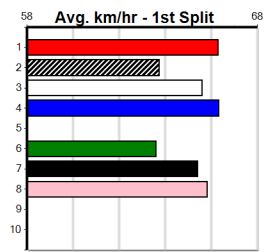

GRV VICBRED SERIES (1-4 WINS) HT1

Distance: 350m, Race Type: Restricted Win Heat, Total Prizemoney: $2,925
1st: $1,950, 2nd: $600, 3rd: $300, 4th: $75

Watchdog Tips: [ ] [ ] [ ] [ ] [ ] Bet: [ ]

Form Box Wgt Dist Track Date Time BON Margin 1st/2nd (Time) PIR Checked Comment WR Split 1 S/P Grade

NOT FORGIVEN [5]
BK Bitch Jan-22 Sire: MEPUNGA BLAZER Dam: TROUBLE BREWING
Owner(s): D Schwarz
Trainer: David Schwarz (Dallas)
Winning Distances: < 300m (0) 300 - 399m (3) 400 - 499m (1) 500 - 599m (0) 600 - 699m (0) > 700m (0)
Winning Weights: 27.7(1) 28.1(1) 28.3(1) 28.6(1)
Race results table with columns for rank, weight, sex, track, date, time, BON, margin, 1st/2nd time, PIR, checked, comment, WR, split 1, S/P, grade.

CAN'T PARK THERE [6]
BE Dog Feb-22 Sire: FERNANDO BALE Dam: JAY BIRD
Owner(s): J Williams
Trainer: Samuel Webb (Epsom)
ENG SHP 2024-09-05
Winning Distances: < 300m (0) 300 - 399m (0) 400 - 499m (2) 500 - 599m (0) 600 - 699m (0) > 700m (0)
Winning Weights: 32.9(1) 33.3(1)
Race results table with columns for rank, weight, sex, track, date, time, BON, margin, 1st/2nd time, PIR, checked, comment, WR, split 1, S/P, grade.

RUBY RHODE [5]
WF Bitch Jul-21 Sire: FERNANDO BALE Dam: DELTA RHODE
Owner(s): TWM Racing (SYN), J Malone, J Taylor, L Woodhams
Trainer: Jonathon Malone (Winslow)
Winning Distances: < 300m (0) 300 - 399m (4) 400 - 499m (0) 500 - 599m (0) 600 - 699m (0) > 700m (0)
Winning Weights: 28.6(2) 28.8(1) 30.2(1)
Race results table with columns for rank, weight, sex, track, date, time, BON, margin, 1st/2nd time, PIR, checked, comment, WR, split 1, S/P, grade.

LIGHTNING AL [7]
BK Dog Feb-22 Sire: LIGHTNING FRANK Dam: NAYLA SWIFT
Owner(s): Batesford Racing Syndicate (SYN), M Stainsby, T Grills, N White, S Niblock, J Geall, R Barnett
Trainer: Aaron Campbell (Drouin)
Winning Distances: < 300m (0) 300 - 399m (0) 400 - 499m (0) 500 - 599m (1) 600 - 699m (0) > 700m (0)
Winning Weights: 34.7(1)
Race results table with columns for rank, weight, sex, track, date, time, BON, margin, 1st/2nd time, PIR, checked, comment, WR, split 1, S/P, grade.

*** VACANT BOX ***
Owner(s):
Trainer:
Winning Distances: < 300m (0) 300 - 399m (0) 400 - 499m (0) 500 - 599m (0) 600 - 699m (0) > 700m (0)
Winning Weights:
Box History