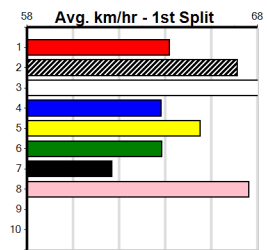

CENTRAL SCAFFOLDS

Distance: 300m, Race Type: Mixed 6/7, Total Prizemoney: $2,925
1st: $1,950, 2nd: $600, 3rd: $300, 4th: $75

Watchdog Tips: [ ] [ ] [ ] [ ] Bet: [ ]

Table with columns: Form Box, Wgt, Dist, Track, Date, Time, BON, Margin, 1st/2nd (Time), PIR, Checked, Comment, W/R, Split 1, S/P, Grade

SAXON KELTON [6]
BE Dog May-22 Sire: SHIMA SHINE Dam: ITA LOUISA
Owner(s): S Toner
Trainer: Barry Toner (Bunyip)
Winning Distances: < 300m (0) 300 - 399m (1) 400 - 499m (1) 500 - 599m (0) 600 - 699m (0) > 700m (0)
Winning Weights: 35.4(1) 36.3(1)
Race results table with columns: Rank, Dog, Dist, Track, Date, Time, BON, Margin, 1st/2nd (Time), PIR, Checked, Comment, W/R, Split 1, S/P, Grade

Box History table for Saxon Kelton
Prize Best Starts Trk/Dts APM

MY NAME'S EVELYN [7]
BK Bitch Dec-22 Sire: HARD STYLE RICO Dam: STRADA
Owner(s): X Cheng
Trainer: Steve Kaltsis (Shady Creek)
Winning Distances: < 300m (0) 300 - 399m (1) 400 - 499m (0) 500 - 599m (0) 600 - 699m (0) > 700m (0)
Winning Weights: 27.5(1)
Race results table with columns: Rank, Dog, Dist, Track, Date, Time, BON, Margin, 1st/2nd (Time), PIR, Checked, Comment, W/R, Split 1, S/P, Grade

Box History table for My Name's Evelyn
Prize Best Starts Trk/Dts APM

DAMAGED PANEL [6]
BK Bitch May-22 Sire: SUPERIOR PANAMA Dam: BLAZIN' REGGIE
Owner(s): Yeah the Boyz (SYN), D Peterson, G Pask, B Vicary
Trainer: Graeme Campbell (Drouin South)
Winning Distances: < 300m (0) 300 - 399m (2) 400 - 499m (0) 500 - 599m (0) 600 - 699m (0) > 700m (0)
Winning Weights: 27.2(1) 27.4(1)
Race results table with columns: Rank, Dog, Dist, Track, Date, Time, BON, Margin, 1st/2nd (Time), PIR, Checked, Comment, W/R, Split 1, S/P, Grade

Box History table for Damaged Panel
Prize Best Starts Trk/Dts APM

REDEEMER BELLE [6]
BK Bitch Apr-22 Sire: MY REDEEMER Dam: BELLE'S ON BOOST
Owner(s): Smith Racing (SYN), D Smith, J Smith
Trainer: Danielle Smith (Lara)
Winning Distances: < 300m (0) 300 - 399m (2) 400 - 499m (0) 500 - 599m (0) 600 - 699m (0) > 700m (0)
Winning Weights: 27.7(1) 28.3(1)
Race results table with columns: Rank, Dog, Dist, Track, Date, Time, BON, Margin, 1st/2nd (Time), PIR, Checked, Comment, W/R, Split 1, S/P, Grade

Box History table for Redeemer Belle
Prize Best Starts Trk/Dts APM

MAJOR FRANKY [6]
RF Dog Apr-22 Sire: FERAL FRANKY Dam: PUZZLES
Owner(s): B Dowler
Trainer: Brian Hodgson (Smythesdale)
Winning Distances: < 300m (0) 300 - 399m (2) 400 - 499m (0) 500 - 599m (0) 600 - 699m (0) > 700m (0)
Winning Weights: 32.9(2)
Race results table with columns: Rank, Dog, Dist, Track, Date, Time, BON, Margin, 1st/2nd (Time), PIR, Checked, Comment, W/R, Split 1, S/P, Grade

Box History table for Major Franky
Prize Best Starts Trk/Dts APM

1

2

3

4

5