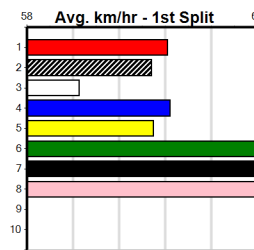

Watchdog Tips:

Bet:

Form Box Wgt Dist Track Date Time BON Margin 1st/2nd (Time) PIR Checked Comment W/R Split 1 S/P Grade

HUDSON FLYER (SA)[7]
F Dog Mar-21 Sire: BARCIA BALE Dam: AEROPLANE GRACE
Owner(s): D Walters
Trainer: John McCallum (Craigieburn)
Winning Distances: < 300m (0) 300 - 399m (1) 400 - 499m (0) 500 - 599m (0) 600 - 699m (0) > 700m (0)
Winning Weights: 29.4(1)
Box History table with 8 columns (Bx, 1st, 2nd, 3rd, 4th, 5th, 6th, 7th, 8th) and Prize Best Starts Trk/Dts APM.

OUT OF TRICKS [7]
WF Bitch Oct-21 Sire: OUT OF RANGE Dam: TAYLOR'S CHIP
Owner(s): S Porteus
Trainer: William Major (Tanjil South)
Winning Distances: < 300m (0) 300 - 399m (1) 400 - 499m (0) 500 - 599m (0) 600 - 699m (0) > 700m (0)
Winning Weights: 26.5(1)
Box History table with 8 columns (Bx, 1st, 2nd, 3rd, 4th, 5th, 6th, 7th, 8th) and Prize Best Starts Trk/Dts APM.

SPELLCASTER [7]
BK Bitch Jun-21 Sire: SHIMA SHINE Dam: DESIREE DANCER
Owner(s): C Baker
Trainer: Colin Baker (Lara)
Winning Distances: < 300m (0) 300 - 399m (1) 400 - 499m (0) 500 - 599m (0) 600 - 699m (0) > 700m (0)
Winning Weights: 27.7(1)
Box History table with 8 columns (Bx, 1st, 2nd, 3rd, 4th, 5th, 6th, 7th, 8th) and Prize Best Starts Trk/Dts APM.

ALL IN OLLIE [7]
RBD Dog Jan-22 Sire: HARD STYLE RICO Dam: DANCING SIENNA
Owner(s): R Di mauro
Trainer: Greg Doyle (Mulgrave)
Winning Distances: < 300m (0) 300 - 399m (1) 400 - 499m (0) 500 - 599m (0) 600 - 699m (0) > 700m (0)
Winning Weights: 34.0(1)
Box History table with 8 columns (Bx, 1st, 2nd, 3rd, 4th, 5th, 6th, 7th, 8th) and Prize Best Starts Trk/Dts APM.

METAL BENDER (NSW)[7]
BK Dog Oct-21 Sire: FLYING RICCIARDO Dam: ARIYA
Owner(s): M Salvatore
Trainer: Tony Salpigtidis (Plenty)
Winning Distances: < 300m (0) 300 - 399m (0) 400 - 499m (1) 500 - 599m (0) 600 - 699m (0) > 700m (0)
Winning Weights: 38.5(1)
Box History table with 8 columns (Bx, 1st, 2nd, 3rd, 4th, 5th, 6th, 7th, 8th) and Prize Best Starts Trk/Dts APM.

1

2

3

4

5