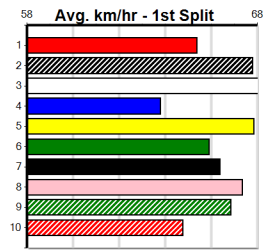

PITSTOP MOWER REPAIRS

Distance: 300m, Race Type: Grade 5, Total Prizemoney: $2,925
1st: $1,950, 2nd: $600, 3rd: $300, 4th: $75

Watchdog Tips: [ ] [ ] [ ] [ ] Bet: [ ]

Table header with columns: Form Box, Wgt, Dist, Track, Date, Time, BON, Margin, 1st/2nd (Time), PIR, Checked, Comment, W/R, Split 1, S/P, Grade

PAW WALDO (NSW)[5]
RF Dog Jul-22 Sire: DYNA TRON Dam: HADEEL BALE
Owner(s): B Wheeler
Trainer: Robert Camilleri (Lara)
Winning Distances: < 300m (0) 300 - 399m (4) 400 - 499m (0) 500 - 599m (0) 600 - 699m (0) > 700m (0)
Winning Weights: 34.1(1) 34.3(1) 34.5(1) 34.6(1)
6th (4) 34.5 400 GEL R9 28-Jun-24 23.02 22.38 5.50L BEND YOUR EAR (22.67) M/54 . . . . 8.54 $20.10 7
1st (3) 34.6 350 TRA R4 05-Jul-24 19.89 19.49 1.5L LEGITIMATE (19.99) M/11 . . . . 6.69 $4.80 X67
2nd (8) 34.2 390 WBL R4 25-Jul-24 22.73 22.11 0.50L BELAIR BRAE (22.70) Q/11 . . . . 8.81 $1.80 RW
8th (3) 34.2 390 SHP R3 05-Aug-24 22.72 22.08 7.50L AUSSIE ZAC (22.21) M/66 . . . . 8.81 $6.80 X67
1st (7) 34.5 300 HVL R10 16-Aug-24 16.86 16.77 2.25L SNOWFEST (17.01) M/5 . . . . 4.04 $2.00 T3-6
1st (3) 34.3 300 HVL R2 19-Aug-24 17.12 16.86 3.5L LITTLE MISS ENVY (17.36) M/6 . . . SW . 4.06 $1.20 T3-6
5th (4) 34.7 390 WBL R11 29-Aug-24 22.60 22.08 4.50L HUNTER RIOT (22.29) S/32 . . . . 8.74 $28.00 5
2nd (2) 34.4 300 HVL R12 04-Sep-24 16.70 16.39 0.025 BLUE CRISTALLE (16.70) M/4 . . . . 3.96 $8.00 5
Last 3 wins NOT included above
1st (4) 34.1 390 WBL R2 13-May-24 22.57 22.34 0.25L PINEAPPLE JUICE (22.59) M/11 . . . . 8.77 $1.60 M

Box History
Bx 1st 2nd 3rd 4th 5th 6th 7th 8th
1 1 2 2 1 1 1 1
2 2 2 1 1 1 1 1
3 2 1 1 1 1 1 1
4 1 1 1 1 1 1 1
5 1 1 1 1 1 1 1
6 1 1 1 1 1 1 1
7 1 1 1 1 1 1 1
8 1 1 1 1 1 1 1
Prize Best $7190.63
Starts 16.70(2)-4/9/24
Trk/Dts 12-4-3-0
APM 3-2-1-0
5621

ME ME CELEBRITY (NSW)[5]
BK Bitch Mar-22 Sire: FLYING RICCIARDO Dam: ME ME MIA
Owner(s): The R One Syndicate (SYN), M Jones, M Jones, N Lewis
Trainer: David Smith (Elderslie)
Winning Distances: < 300m (0) 300 - 399m (12) 400 - 499m (3) 500 - 599m (0) 600 - 699m (0) > 700m (0)
Winning Weights: 26.3(1) 26.6(2) 26.7(1) 26.8(1) 27.1(1) 27.2(2) 27.3(1) 27.4(2) 27.5(1) 27.8(1) 28.1(1) 28.4(1)
1st (3) 27.1 340 BUL R9 09-Jul-24 19.01 19.01 4.75L EYE ROLL SLOY (19.34) 111 111 3.32 $1.33 X45
7th (2) 27.1 324 RIS R11 11-Jul-24 18.14 17.54 5.00L ROCKY REEF (17.79) 667 667 7.26 $21.00 NG
1st (3) 27.3 400 BUL R5 23-Jul-24 22.33 22.33 2.25L DOONSIDE LEWIS (22.49) 2111 2111 6.42 $4.60 X45
1st (1) 27.5 340 BUL R1 30-Jul-24 19.09 19.09 4.75L EYE ROLL SLOY (19.42) 211 211 3.28 $1.45 X34
1st (8) 27.2 324 RIS R8 01-Aug-24 17.87 17.37 0.05L BRILLIANT LIGHT (17.87) 311 311 7.01 $3.00 X34
2nd (1) 27.6 400 BUL R10 06-Aug-24 22.51 22.46 0.75L DOONSIDE LEWIS (22.46) 121 121 6.44 $3.40 NG
1st (1) 27.8 340 BUL R12 13-Aug-24 18.80 18.80 5.50L TALAKAI (19.18) 111 111 3.29 $1.08 NG
1st (8) 28.4 395 MBR R5 24-Aug-24 21.99 21.99 7.00L BAD MOVE (22.48) 0 SAMP 4.96 $1.55 X45
Last 3 wins NOT included above
1st (8) 26.6 400 BUL R4 02-Apr-24 22.47 22.36 2.75L LEONIDAS (22.67) 611 611 6.48 $3.10 X45
1st (7) 26.3 340 BUL R6 21-May-24 19.31 19.31 1.25L ANGELO (19.40) 111 111 3.30 $3.20 5
1st (4) 26.8 340 BUL R12 25-Jun-24 19.10 19.10 3.75L LEONIDAS (19.36) 111 111 3.31 $4.60 X45