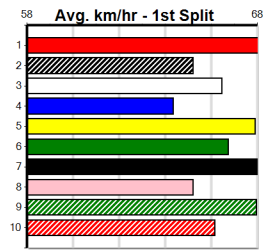

MR HUMMER LIMOS

Distance: 350m, Race Type: Grade 5, Total Prizemoney: $2,925
1st: $1,950, 2nd: $600, 3rd: $300, 4th: $75

Watchdog Tips:

Bet:

Form Box Wgt Dist Track Date Time BON Margin 1st/2nd (Time) PIR Checked Comment W/R Split 1 S/P Grade

CASHED OUT (TAS)[5]
BK Bitch Jun-21 Sire: EL GRAND SENOR Dam: JUST BROWSING
Owner(s): R Brittain
Trainer: Grant Walker (Warragul)
Winning Distances: < 300m (0) 300 - 399m (4) 400 - 499m (0) 500 - 599m (0) 600 - 699m (0) > 700m (0)
Winning Weights: 29.3(3) 30.4(1)
Box History table and Prize Best Starts table included.

REEMA BALE (NSW)[5]
BK Bitch Apr-21 Sire: DYNA VILLA Dam: QUAIL BALE
Owner(s): B Wheeler
Trainer: Robert Camilleri (Lara)
Winning Distances: < 300m (0) 300 - 399m (4) 400 - 499m (6) 500 - 599m (5) 600 - 699m (0) > 700m (0)
Winning Weights: 26.8(1) 27.2(1) 27.5(1) 27.6(1) 27.7(1) 27.8(2) 27.9(1) 28.2(1) 28.3(3) 28.6(2) 29.0(1)
Box History table and Prize Best Starts table included.

HEAD HUNTER [5]
BK Dog Dec-21 Sire: ALLEN DEED Dam: BLACK MUSTANG
Owner(s): B Ender
Trainer: Bernie Ender (St Albans)
Winning Distances: < 300m (0) 300 - 399m (5) 400 - 499m (1) 500 - 599m (0) 600 - 699m (0) > 700m (0)
Winning Weights: 32.5(1) 32.6(2) 32.9(1) 33.2(1) 33.3(1)
Box History table and Prize Best Starts table included.

EASILY AMUSED (NSW)[5]
RF Dog Jun-20 Sire: ORSON ALLEN Dam: LUMINESCENCE
Owner(s): J Leek
Trainer: Jodie Leek (Warrandyte)
Winning Distances: < 300m (0) 300 - 399m (6) 400 - 499m (4) 500 - 599m (0) 600 - 699m (0) > 700m (0)
Winning Weights: 33.6(2) 33.7(1) 33.9(2) 34.3(1) 34.4(1) 34.5(2) 35.1(1)
Box History table and Prize Best Starts table included.

REVERSE SWEEP [5]
BE Dog Nov-20 Sire: BARCIA BALE Dam: ZIPPING ZOE
Owner(s): HEADS OR DALES (SYN), M Ebeyer, K Hanley, B Hunter, J Peeler, L Hunter, N Hunter
Trainer: Tony Salpigtidis (Plenty)
Winning Distances: < 300m (0) 300 - 399m (7) 400 - 499m (3) 500 - 599m (0) 600 - 699m (0) > 700m (0)
Winning Weights: 31.0(2) 31.2(1) 31.3(2) 31.5(1) 31.9(2) 32.0(1) 32.3(1)
Box History table and Prize Best Starts table included.

1

2

3

4

5