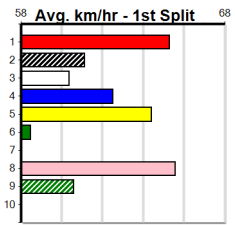

14 RACES TODAY

Distance: 390m, Race Type: Tier 3 - Maiden, Total Prizemoney: $1,530
1st: $1,000, 2nd: $320, 3rd: $160, 4th: $50

1

10:30AM
(VIC time)

Watchdog Tips: **0 0 0 0** Bet: **0**