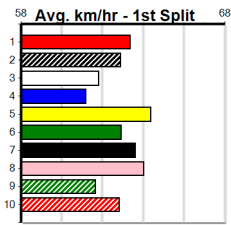

EUREKA CONCRETE (1-2 WINS)

Distance: 450m, Race Type: Tier 3 - Restricted Win, Total Prizemoney: $1,530
1st: $1,000, 2nd: $320, 3rd: $160, 4th: $50

9

12:54PM

(VIC time)

Watchdog Tips: **0 0 0 0** Bet: **0**