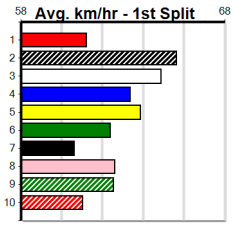

SPORTSBET SET A DEPOSIT LIMIT

Distance: 390m, Race Type: Tier 3 - Grade 7, Total Prizemoney: $1,530
1st: $1,000, 2nd: $320, 3rd: $160, 4th: $50

Watchdog Tips: **0 0 0 0** Bet: **0**