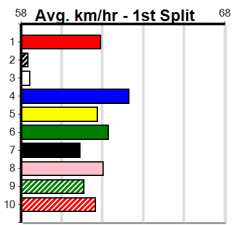

A1 SIGNAGE

Distance: 450m, Race Type: Tier 3 - Maiden, Total Prizemoney: \$1,530
1st: \$1,000, 2nd: \$320, 3rd: \$160, 4th: \$50

Watchdog Tips: 0 0 0 0 Bet:

Main race results table with columns for race number, horse name, trainer, jockey, weight, distance, track, date, time, BON, Margin, 1st/2nd (Time), PIR, Checked, Comment, W/R, Split 1, S/P, Grade, and Winning Boxes. Includes races 1 through 10.