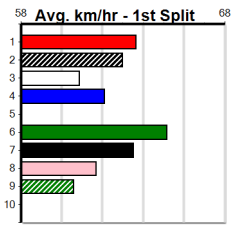

SPORTSBET SAME RACE MULTI

Distance: 390m, Race Type: Tier 3 - Maiden, Total Prizemoney: $1,530
1st: $1,000, 2nd: $320, 3rd: $160, 4th: $50

2

10:47AM

(VIC time)

Watchdog Tips: **0 0 0 0** Bet: **0**