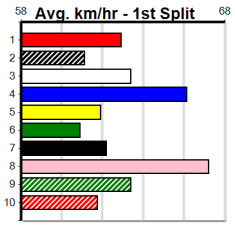

TWO MORE RACES TO GO AFTER THIS

Distance: 390m, Race Type: Grade 5 T3, Total Prizemoney: $1,530
1st: $1,000, 2nd: $320, 3rd: $160, 4th: $50

Watchdog Tips: 0 0 0 0 Bet: .