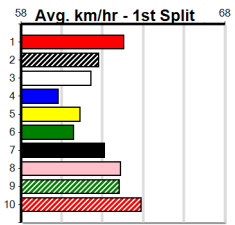

SOUTHERN SHEETMETAL

Distance: 450m, Race Type: Grade 5 T3, Total Prizemoney: $1,530
1st: $1,000, 2nd: $320, 3rd: $160, 4th: $50

Watchdog Tips: 0 0 0 0 Bet: .