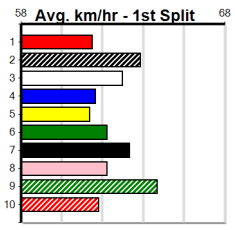

BALLARAT RACE 14

14 (E2)

Distance: 390m, Race Type: Grade 5 T3, Total Prizemoney: $1,530
1st: $1,000, 2nd: $320, 3rd: $160, 4th: $50

2:42PM

(VIC time)

Watchdog Tips: **0 0 0 0** Bet: **.**