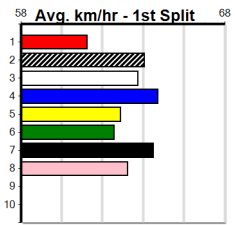

GEELONG PRINTING (250+RANK)

Distance: 460m, Race Type: Grade 5, Total Prizemoney: $1,530
1st: $1,000, 2nd: $320, 3rd: $160, 4th: $50

6

4:44PM

(VIC time)

Watchdog Tips:

0 0 0 0

Bet: