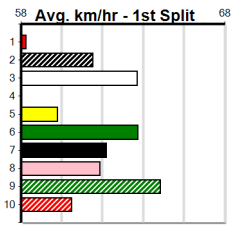

13 RACES TODAY (250+RANK)

Distance: 460m, Race Type: Maiden, Total Prizemoney: $1,530
1st: $1,000, 2nd: $320, 3rd: $160, 4th: $50

1
3:01PM
(VIC time)

Watchdog Tips: 0 0 0 0 **Bet:** .