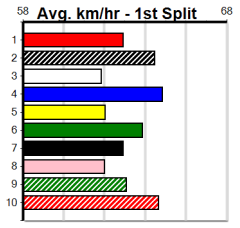

SPORTSBET GREEN TICKS (250+RANK)

Distance: 460m, Race Type: Grade 7, Total Prizemoney: $1,530
1st: $1,000, 2nd: $320, 3rd: $160, 4th: $50

9
5:47PM
(VIC time)

Watchdog Tips: 0 0 0 0 **Bet:** .