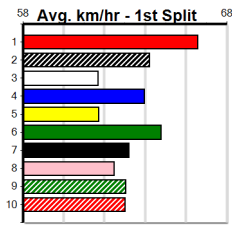

11
6:22PM
(VIC time)

SPORTSBET SAME RACE MULTI (250+RA)

Distance: 400m, Race Type: Grade 6, Total Prizemoney: $1,530
1st: $1,000, 2nd: $320, 3rd: $160, 4th: $50

Watchdog Tips: **0** **0** **0** **0** Bet: _____