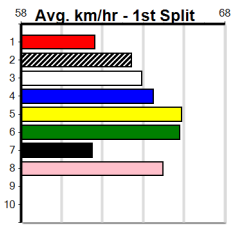

8

5:24PM

(VIC time)

TOPCAT VIDEO PRODUCTIONS (250+RAN)

Distance: 460m, Race Type: Mixed 4/5, Total Prizemoney: $1,530
1st: $1,000, 2nd: $320, 3rd: $160, 4th: $50

Watchdog Tips: **0 0 0 0** Bet: **-**