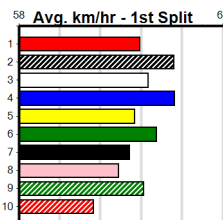

Geelong

GEELONG RACE 13(250+RANK)

Distance: 400m, Race Type: Grade 5, Total Prizemoney: $1,530
1st: $1,000, 2nd: $320, 3rd: $160, 4th: $50

13 (E1)

6:58PM

(VIC time)

Watchdog Tips: **0 0 0 0** Bet: **0**