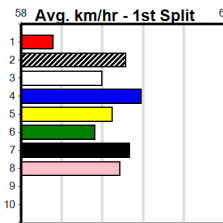

Watchdog Tips: ☐ ☐ ☐ ☐ **Bet:** ☐