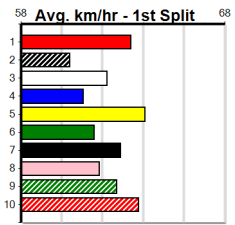

Geelong

NP ELECTRICAL (250+RANK)

Distance: 460m, Race Type: Grade 6, Total Prizemoney: $1,530
1st: $1,000, 2nd: $320, 3rd: $160, 4th: $50

5

4:22PM

(VIC time)

Watchdog Tips: **0 0 0 0** Bet: **0**