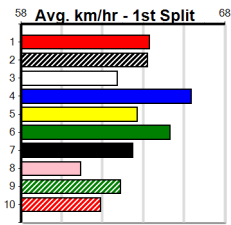

MILLERS MUZZLES (250+RANK)

Distance: 400m, Race Type: Grade 5, Total Prizemoney: $1,530
1st: $1,000, 2nd: $320, 3rd: $160, 4th: $50

Watchdog Tips: **0 0 0 0** Bet: .