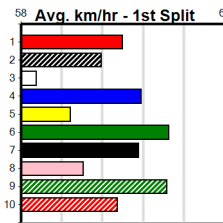

Geelong

THE BECKLEY CENTRE GEELONG (250+

Distance: 400m, Race Type: Maiden, Total Prizemoney: $1,530
1st: $1,000, 2nd: $320, 3rd: $160, 4th: $50

2

3:22PM

(VIC time)

Watchdog Tips: **0** **0** **0** **0** Bet: .