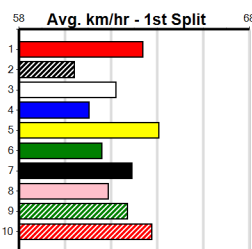

Bx	1st	2nd	3rd	4th	5th	6th	7th	8th
1		1	2					
2	1	1			2			3
3	1	1						
4	1	2	1			1		1
5	1	1						
6								
7								2
8	1	1	1					

Geelong

5

4:22PM

(VIC time)

NP ELECTRICAL (250+RANK)

Distance: 460m, Race Type: Grade 6, Total Prizemoney: \$1,530
1st: \$1,000, 2nd: \$320, 3rd: \$160, 4th: \$50