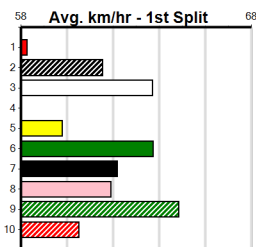

13 RACES TODAY (250+RANK)

1
3:01PM
(VIC time)

Distance: 460m, Race Type: Maiden, Total Prizemoney: $1,530
1st: $1,000, 2nd: $320, 3rd: $160, 4th: $50

Watchdog Tips: ☐ ☐ ☐ ☐ ☐ **Bet:** ☐

Form	Box	Wgt	Dist	Track	Date	Time	BON	Margin	1st/2nd (Time)	PIR	Checked	Comment	WR	Split 1	S/P	Grade

1

PEGASUS BALE [M]
BD Dog Jul-22 Sire: FERAL FRANKY Dam: QUAIL BALE
Owner(s): B Wheeler Trainer: Correy Grenfell (Anakie)
Winning Distances: < 300m (0) 300 - 399m (0) 400 - 499m (0) 500 - 599m (0) 600 - 699m (0) > 700m (0)
Winning Weights:
2nd (8) 35.7 390 BAL R1 28-Aug-24 22.81 22.24 5.00L SOLAR SPECTRUM (22.47) M/32 8.85 $13.50 M
4th (5) 35.9 390 BAL R1 04-Sep-24 22.86 21.89 7.50L ZERO MONSTER (22.33) S/55 8.99 $14.70 M

Box History

Bx	1st	2nd	3rd	4th	5th	6th	7th	8th
1								
2								
3								
4								
5					1			
6								
7								
8		1						

Prize Best $595.00 FSH
Starts 2-0-1-0
Trk/Dts 0-0-0-0
APM 595

Last 3 wins NOT included above

2

PIP (NSW)[M]
BEF Bitch Jul-22 Sire: FERAL FRANKY Dam: PRECIOUS DESTINI
Owner(s): M Marshall Trainer: Emma Palma (Lara)
Winning Distances: < 300m (0) 300 - 399m (0) 400 - 499m (0) 500 - 599m (0) 600 - 699m (0) > 700m (0)
Winning Weights:
5th (2) 26.9 525 MEP R2 15-May-24 31.18 30.12 12.00 PAW YASMIN (30.36) M/6666 5.38 $6.10 M
5th (1) 28.0 525 MEP R1 31-Jul-24 31.35 29.92 14.00 DUPLICITOUS (30.43) M/4555 5.26 $3.80 M
8th (5) 28.0 450 BAL R2 05-Aug-24 26.89 25.71 12.00 HIGHLAND DUKE (26.08) M/788 6.99 $7.80 T3-M
2nd (3) 27.7 545 BAL R3 11-Aug-24 32.27 31.15 1.00L BLUE TICK STELLA (32.22) M/6767 SW 7.19 $3.40 T3-RW
4th (6) 27.3 595 SAP R3 19-Aug-24 35.55 34.53 6.00L RAVEN OWEN (35.15) M/3444 9.53 $14.40 RW
6th (5) 27.2 595 SAP R3 26-Aug-24 35.22 33.98 8.50L PAW OCTAVIA (34.66) M/5666 9.71 $17.60 RW

Box History

Bx	1st	2nd	3rd	4th	5th	6th	7th	8th
1					1			
2								
3		1			1			
4								
5						1		1
6				1				
7								
8								

Prize Best $435.00 FSH
Starts 6-0-1-0
Trk/Dts 0-0-0-0
APM 435

Last 3 wins NOT included above

3

RUXTON SHINE [M]
BE Bitch Apr-22 Sire: SHIMA SHINE Dam: FLOSSING
Owner(s): S O'hehir Trainer: Mark Johnson (Ross Creek)
Winning Distances: < 300m (0) 300 - 399m (0) 400 - 499m (0) 500 - 599m (0) 600 - 699m (0) > 700m (0)
Winning Weights:
6th (4) 28.2 450 BAL R1 07-Apr-24 26.34 24.91 6.50L HEAD HUNTER (25.90) M/344 6.81 $13.50 M
4th (3) 28.0 410 HOR R1 12-Apr-24 24.24 23.58 4.00L SLINGER (23.98) S/33 10.63 $8.10 M

Box History

Bx	1st	2nd	3rd	4th	5th	6th	7th	8th
1								
2								
3				1				
4						1		
5								
6								
7								
8								

Prize Best $50.00 FSH
Starts 2-0-0-0
Trk/Dts 0-0-0-0
APM 20

Last 3 wins NOT included above

4

VOLTAGE STRIKE [M]
F Dog Oct-22 Sire: ASTON RUPEE Dam: VOLTAGE SPIKE
Owner(s): COUGAR (SYN), S Bauer, T Deglaitis, T Deglaitis Trainer: Tracey Deglaitis (Moolap)
Winning Distances: < 300m (0) 300 - 399m (0) 400 - 499m (0) 500 - 599m (0) 600 - 699m (0) > 700m (0)
Winning Weights:
7th (5) 30.3 460 GEL R2 02-Aug-24 27.30 26.02 16.00 PAW ALEXIS (26.22) S/886 V0 7.12 $24.20 M
7th (1) 30.6 460 GEL R1 30-Aug-24 27.16 25.76 17.00 PAW VERNON (25.99) S/777 7.13 $9.60 M

Box History

Bx	1st	2nd	3rd	4th	5th	6th	7th	8th
1							1	
2								
3								
4								
5						1		
6								
7								
8								

Prize Best $0.00 FSH
Starts 27.16(1)-30/8/24
Starts 2-0-0-0
Trk/Dts 2-0-0-0
APM 0

Last 3 wins NOT included above