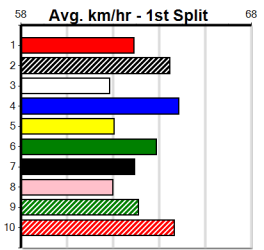

SPORTSBET GREEN TICKS (250+RANK)

Distance: 460m, Race Type: Grade 7, Total Prizemoney: $1,530
1st: $1,000, 2nd: $320, 3rd: $160, 4th: $50

Watchdog Tips: [ ] [ ] [ ] [ ] Bet: [ ]

Form Box Wgt Dist Track Date Time BON Margin 1st/2nd (Time) PIR Checked Comment W/R Split 1 S/P Grade

DINOSAUR [7]
BK Dog Jul-22 Sire: SH AVATAR Dam: FAIRYTALE WISH
Owner(s): C Capuano
Winning Distances: < 300m (0) 300 - 399m (0) 400 - 499m (1) 500 - 599m (0) 600 - 699m (0) > 700m (0)
Winning Weights: 30.9(1)
3rd (7) 31.0 400 GEL R1 23-Jul-24 22.98 22.44 3.5L ASTON FLURRY (22.75) M/43 . . . 8.72 $5.80 M
3rd (8) 30.9 400 GEL R2 26-Jul-24 23.23 22.39 6.00L MAC AND CHEESE (22.82) M/43 . . . 8.81 $6.40 M
2nd (6) 31.0 400 GEL R1 02-Aug-24 23.19 22.54 2.25L COME AND SEE (23.05) Q/43 . . . 8.64 $11.20 M
4th (4) 31.0 390 BAL R2 07-Aug-24 22.82 22.08 3.5L MY MATE NICK (22.59) M/54 . . . 8.91 $6.80 M
2nd (1) 30.9 390 WBL R2 15-Aug-24 22.63 21.75 5.00L MORE WINE PLEASE (22.28) M/42 . . . 8.84 $5.10 M
2nd (1) 30.9 400 GEL R1 20-Aug-24 22.84 22.49 0.25L BLONDE MUSTANG (22.83) M/32 . . . 8.59 $2.00 M
1st (1) 30.9 410 HOR R1 27-Aug-24 23.60 23.09 7.50L HIGHLAND JACK (24.12) Q/11 . . . 10.71 $2.30 M
6th (2) 31.1 400 GEL R10 30-Aug-24 23.19 22.46 7.50L MAC AND CHEESE (22.68) M/66 . . . 9.00 $8.60 7
Last 3 wins NOT included above

Trainer: Chloe Dew (Anakie)
ENG GEL 2024-09-06
Box History
Bx 1st 2nd 3rd 4th 5th 6th 7th 8th
1 1 2 . . . 1 . . .
2 . . . . . 1 . . .
3 . . . . . . 1 . . .
4 . . . . 1 . . .
5 . . . . 1 . . .
6 . 1 . . . . . . 1 . . .
7 . . . 1 . . . .
8 . . . 1 . . . .
Prize Best $3535.00
Starts FSTD
Trk/Dts 12-1-3-2
APM 0-0-0-0 3347

TINKER BRUCE [7]
WRF Dog Mar-21 Sire: FERNANDO BALE Dam: DYNA BOBBI
Owner(s): C Burns
Winning Distances: < 300m (0) 300 - 399m (0) 400 - 499m (1) 500 - 599m (0) 600 - 699m (0) > 700m (0)
Winning Weights: 29.1(1)
4th (7) 30.0 400 WGL R2 23-Jul-24 22.82 22.43 6.00L ZEUS THUNDERBOLT (22.43) S/54 . . . 8.49 $43.00 X67
4th (3) 30.2 400 GEL R9 26-Jul-24 23.14 22.39 6.50L HARAJUKU LASS (22.69) Q/53 . . . 8.67 $23.30 X67
2nd (4) 30.1 400 GEL R3 30-Jul-24 22.69 22.64 0.75L ASTON RECORD (22.65) M/22 . . . 8.52 $6.60 7
5th (3) 30.0 400 GEL R9 02-Aug-24 23.10 22.54 8.50L SHARAPOVA STAR (22.54) M/55 . . . W 8.70 $6.00 7
4th (4) 30.2 410 HOR R2 06-Aug-24 24.19 23.13 3.75L PAW BRADLEY (23.94) M/55 . . . 10.88 $9.20 7
2nd (6) 29.9 410 HOR R1 19-Aug-24 23.58 22.84 1.00L CRACKERJACK TONK (23.52) M/44 . . . 10.70 $5.80 7
2nd (8) 29.9 410 HOR R9 27-Aug-24 23.66 23.09 4.00L PAW JULIA (23.39) M/22 . . . 10.70 $1.90 7
7th (4) 30.2 460 GEL R7 31-Aug-24 26.68 25.63 15.00L PIEBALD (25.63) M/577 . . . 6.78 $14.30 X67
Last 3 wins NOT included above
1st (3) 29.1 400 GEL R1 26-Apr-24 22.94 22.29 0.025L RIORSON BALE (22.94) Q/11 . . . 8.54 $3.10 M

Trainer: Jennifer Burns (Balliang)
Box History
Bx 1st 2nd 3rd 4th 5th 6th 7th 8th
1 . 1 . . . .
2 . . . .
3 1 . . . .
4 . 1 . 2 . . . . . .
5 . 1 2 . . . .
6 . 1 1 2 . . . . . .
7 1 1 1 . . . .
8 . 1 . . . .
Prize Best $5215.00
Starts 26.68(4)-31/8/24
Trk/Dts 1-0-0-0
APM 3123