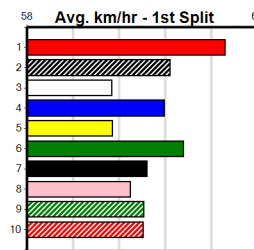

SPORTSBET SAME RACE MULTI (250+RANK)

Distance: 400m, Race Type: Grade 6, Total Prizemoney: $1,530
1st: $1,000, 2nd: $320, 3rd: $160, 4th: $50

Watchdog Tips:

Bet:

Form Box Wgt Dist Track Date Time BON Margin 1st/2nd (Time) PIR Checked Comment W/R Split 1 S/P Grade

OUR VISION [6]
BK Bitch Dec-22 Sire: BERNARDO Dam: DENISE'S VISION
Owner(s): The Milkmen (SYN), C Dalli, J Russo
Trainer: Jason Sharp (Lara)
ENG BAL 2024-09-06

JERSEY JET (SA)[6]
BK Bitch Aug-22 Sire: FLYING RICCIARDO Dam: SELECT SOME
Owner(s): J Collis
Trainer: Jason Sharp (Lara)
ENG BAL 2024-09-06

NAILED IT [6]
BD Bitch Jul-22 Sire: SH AVATAR Dam: FAIRYTALE WISH
Owner(s): C Capuano
Trainer: Chloe Dew (Anakie)

BOMBARDA MAXIMA [6]
RF Dog Jan-23 Sire: BERNARDO Dam: SLINGSHOT GYPSY
Owner(s): J Ferguson
Trainer: Daniel Gibbons (Avalon)

ASTON SEAN [6]
BK Dog Sep-22 Sire: ASTON RUPEE Dam: ASTON YOKO
Owner(s): R Borda
Trainer: Mark McClelland (Lovely Banks)

1

2

3

4

5