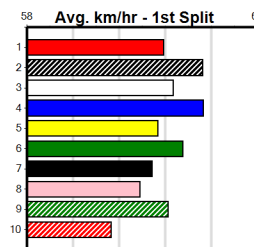

Geelong
13 (E1)
6:58PM

GEELONG RACE 13 (250+RANK)

Distance: 400m, Race Type: Grade 5, Total Prizemoney: $1,530
1st: $1,000, 2nd: $320, 3rd: $160, 4th: $50

Watchdog Tips: ☐ ☐ ☐ ☐ ☐ ☐ **Bet:**

Form Box Wgt Dist Track Date Time BON Margin 1st/2nd (Time) PIR Checked Comment W/R Split 1 S/P Grade

ASTON QUARTZ [5]

BK Bitch Dec-21 Sire: FERNANDO BALE Dam: ASTON CRYSTAL Trainer: Elise Knott (Carnegie)

Owner(s): R Borda
Winning Distances: < 300m (0) 300 - 399m (4) 400 - 499m (0) 500 - 599m (0) 600 - 699m (0) > 700m (0)

Winning Weights: 25.9(1) 26.0(1) 26.1(1) 26.8(1)

5th (7)	26.0	390	SHP	R10	06-Jun-24	22.82	22.12	4.50L HEART OF DARTS (22.52)	M/54					8.62	$7.40	T3-7
1st (6)	26.0	390	SHP	R9	20-Jun-24	22.57	22.20	1.00L SHE'S NAUTICAL (22.62)	Q/11					8.68	$4.70	7
4th (7)	26.3	390	SHP	R10	27-Jun-24	23.15	22.29	6.50L DARTS NIGHT (22.71)	M/75					8.96	$5.00	6G
1st (6)	26.1	350	HVL	R9	12-Jul-24	19.67	19.47	4.00L MAD KEV (19.95)	Q/1					6.57	$11.20	T3-6
1st (4)	26.8	350	HVL	R6	18-Jul-24	19.73	19.56	1.75L FIRING CHIEF (19.85)						6.68	$3.70	T3-5
5th (8)	27.3	350	HVL	R8	09-Aug-24	20.00	19.57	6.50L CRACKERJACK JET (19.58)	M/3			SW		6.68	$8.80	T3-5
4th (1)	27.9	300	MBR	R1	24-Aug-24	17.19	16.77	3.00L STREET BEAST (16.98)						4.58	$7.50	6
8th (7)	28.2	390	SHP	R5	02-Sep-24	23.04	21.92	12.00 COCKTAIL (22.27)	M/88					8.91	$25.60	5

Last 3 wins NOT included above

1st (3)	25.9	390	SHP	R2	30-May-24	22.88	22.15	3.75L BROWSER (23.14)	M/41					9.28	$5.80	M

Box History								
Bx	1st	2nd	3rd	4th	5th	6th	7th	8th
1				1				
2								
3	1							1
4	1							
5						1		
6	2			1				
7				1	1			2
8					1			

Prize Best				$4125.00			
Starts				FSH			
Trk/Dts				13-4-0-0			
APM				0-0-0-0			2860

MR. BARTENDER [5]

WF Dog Oct-21 Sire: HOOKED ON SCOTCH Dam: PRETTY MUCH Trainer: Michael Katsiris (Thomastown)
ENG HVL 2024-09-06

Owner(s): M Katsiris
Winning Distances: < 300m (0) 300 - 399m (2) 400 - 499m (6) 500 - 599m (0) 600 - 699m (0) > 700m (0)

Winning Weights: 30.1(1) 30.2(1) 30.3(1) 30.4(3) 30.6(1) 30.9(1)

3rd (5)	30.3	400	WGL	R11	16-Apr-24	22.90	22.24	3.25L TAHONTA (22.69)	M/11					8.32	$9.00	5
7th (8)	30.4	400	WGL	R10	30-Apr-24	23.78	22.27	22.00 UNLEASH IN MIAMI (22.27)	M/77			V14		8.69	$59.00	5
1st (1)	29.7	435	SLE	R11	19-May-24	24.95	24.45	1.00L ELITE JET (24.89)	Q/111					5.27	$19.40	5
2nd (6)	30.3	400	WGL	R11	23-May-24	22.92	22.75	1.25L VIKING (22.84)	M/11					8.31	$2.50	X45
8th (2)	30.1	435	SLE	R12	05-Jun-24	25.21	24.37	13.00 FIRE HOSE (24.37)	Q/125					5.18	$11.50	5NP
4th (8)	29.8	395	TRA	R7	17-Jun-24	22.44	21.97	6.00L TROPICANA (22.04)	Q/123					3.71	$4.60	SH
6th (8)	30.0	400	GEL	R11	21-Jun-24	23.10	22.41	6.50L DEWY NEWS (22.68)	M/16			SW		8.45	$4.10	5
1st (2)	30.1	300	HVL	R3	06-Sep-24	16.81	16.81	2.00L SPEEDY PAM (16.95)	M/2					3.94	$2.60	T3-5

Last 3 wins NOT included above

1st (2)	30.2	450	WBL	R5	21-Dec-23	25.43	25.10	2.00L URANA LIGHTNING (25.56)	Q/111			SW		6.46	$27.40	RWF
1st (4)	30.4	410	HOR	R10	09-Jan-24	23.31	23.12	0.50L SPRING PORT (23.34)	Q/11			SW		10.21	$3.60	5
1st (4)	30.3	390	BAL	R12	27-Feb-24	21.97	21.65	1.75L MR. DRAMATIC (22.09)	M/11					8.30	$2.70	5

Box History								
Bx	1st	2nd	3rd	4th	5th	6th	7th	8th
1		1	1			1		
2	4	1						2
3						2		
4	3			2	1			
5		1	1					1
6	1	1	1					1
7	1	1	1			2		1
8	1		1	1	1	1	2	1

Prize Best				$19855.00			
Starts				23.10(6)-6/10/23			
Trk/Dts				38-8-5-4			
APM				4-0-0-0			3126