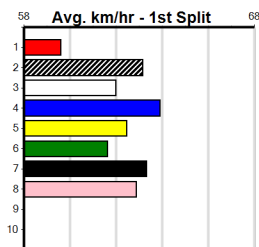

Geelong

7

5:09PM

(VIC time)

TTS ELECTRICS (250+RANK)

Distance: 460m, Race Type: Grade 5, Total Prizemoney: \$1,530
1st: \$1,000, 2nd: \$320, 3rd: \$160, 4th: \$50

Watchdog Tips:

Bet: