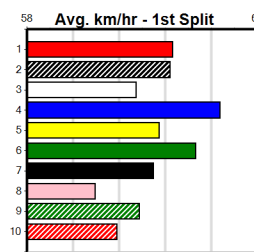

MILLERS MUZZLES (250+RANK)

Distance: 400m, Race Type: Grade 5, Total Prizemoney: $1,530
1st: $1,000, 2nd: $320, 3rd: $160, 4th: $50

Watchdog Tips: Bet:

Form Box	Wgt	Dist	Track	Date	Time	BON	Margin	1st/2nd (Time)	PIR	Checked	Comment	WR	Split 1	S/P	Grade
GOING GETS TOUGH (NSW)[1]															
FBD	Dog	Feb-20		Sire: MOREIRA		Dam: SUNBURNT OPAL		Trainer: Michael Bewley (Pentland Hills) ENG BAL 2024-09-06							
Owner(s): D Bewley															
Winning Distances: < 300m (0) 300 - 399m (6) 400 - 499m (4) 500 - 599m (1) 600 - 699m (0) > 700m (0)															
Winning Weights: 32.0(1) 32.2(1) 32.3(1) 32.7(3) 32.8(1) 32.9(2) 33.4(1) 35.0(1)															
3rd (5)	34.2	400	GEL	R5	21-May-24	22.89	22.48	6.00L	ASTON OPHELIA (22.49)	M/33	. . .	. . .	8.62	$11.10	5
8th (5)	34.9	390	SHP	R4	27-May-24	23.18	21.84	14.00	HANDSOME JACK (22.22)	M/78	. . .	. . .	8.99	$12.60	VET
7th (2)	34.7	390	BAL	R4	14-Jul-24	23.24	22.33	7.50L	RIE BALE (22.74)	M/47	. . .	. . .	8.63	$16.10	T3-5
6th (1)	34.3	400	WGL	R4	25-Jul-24	23.31	23.01	3.00L	ASTON IMAGE (23.11)	M/43	. . .	. . .	8.53	$31.40	T3-5
4th (1)	34.9	400	GEL	R6	03-Aug-24	23.27	22.64	6.00L	COOL NATURE (22.85)	M/54	. . .	. . .	8.76	$15.50	5
4th (8)	34.9	400	GEL	R3	06-Aug-24	23.09	22.31	12.00	LUKA MAGIC (22.32)	M/45	. . .	. . .	8.68	$8.60	5
1st (6)	35.0	400	GEL	R3	13-Aug-24	22.64	22.63	2.25L	TESSA ORCHID (22.78)	M/11	. . .	SW	8.40	$4.20	5
3rd (1)	35.0	400	GEL	R5	20-Aug-24	23.16	22.49	3.75L	WATERLOO BOY (22.91)	M/45	. . .	. . .	8.68	$2.30	5
Last 3 wins NOT included above															
1st (8)	32.9	400	GEL	R4	19-Aug-23	22.76	22.46	3.5L	LIMBURG ARGON (22.99)	S/31	. . .	. . .	8.61	$3.40	5NP
1st (2)	32.7	390	WBL	R6	18-Dec-23	22.39	22.37	1.75L	FEATHERS (22.51)	M/11	. . .	. . .	8.57	$3.70	5
1st (6)	33.4	390	WBL	R2	22-Apr-24	22.43	22.06	3.5L	SMART OPERATOR (22.67)	Q/11	. . .	. . .	8.61	$3.40	SH

Box History							
Bx	1st	2nd	3rd	4th	5th	6th	7th 8th
1		5	2	1	1	1	1
2	3	3	2	2	1	1	1
3	1	3	2	3			2
4		4	2				1
5			2		1	1	1
6	5	3	3	1		1	1
7		1	2	4			1
8	2	2	1	3	1	2	
Prize Best $28175.00							
Starts 22.64(6)-13/8/24							
Trk/Dts 81-11-17-14							
APM 12-2-0-4 2626