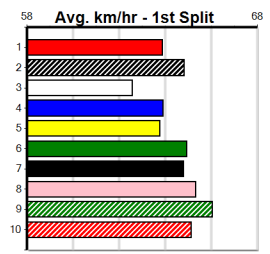

DOWNLOAD THE WATCHDOG APP (250+RANK)

Distance: 400m, Race Type: Grade 7, Total Prizemoney: $1,530
1st: $1,000, 2nd: $320, 3rd: $160, 4th: $50

Watchdog Tips: ☐ ☐ ☐ ☐ ☐ Bet: ☐

Form	Box	Wgt	Dist	Track	Date	Time	BON	Margin	1st/2nd (Time)	PIR	Checked	Comment	WR	Split	S/P	Grade

1

BLONDE MUSTANG [7]
LTF Bitch Dec-21 Sire: ALLEN DEED Dam: BLACK MUSTANG
Owner(s): L Condon Trainer: Bernie Ender (St Albans)
Winning Distances: < 300m (0) 300 - 399m (0) 400 - 499m (1) 500 - 599m (0) 600 - 699m (0) > 700m (0)
Winning Weights: 25.8(1)

6th (4)	26.0	300	HVL	R1	18-Jul-24	17.59	16.95	4.00L	SUGAR ROO (17.31)	M/2	.	.	.	4.05	$3.30	T3-M
3rd (2)	26.1	300	HVL	R2	26-Jul-24	17.45	16.76	3.75L	DAMAGED PANEL (17.21)	M/2	.	.	.	4.11	$7.10	T3-M
4th (5)	25.7	400	GEL	R1	30-Jul-24	23.52	22.64	9.00L	GRAVY GIRL (22.91)	M/77	.	.	.	8.86	$7.70	M
2nd (6)	25.7	400	GEL	R2	03-Aug-24	23.35	22.64	0.50L	GROOVIN' (23.33)	M/34	.	.	.	8.73	$2.60	M
7th (3)	25.8	350	HVL	R2	09-Aug-24	20.14	19.57	4.25L	YOU MOWGLI (19.85)	M/6	.	.	.	6.82	$14.10	T3-M
1st (7)	25.8	400	GEL	R1	20-Aug-24	22.83	22.49	0.25L	DINOSAUR (22.84)	M/11	.	.	.	8.43	$8.00	M
3rd (8)	25.6	400	GEL	R9	27-Aug-24	22.98	22.57	2.00L	MAGGIE PARKER (22.86)	M/33	.	.	.	8.61	$3.50	7
7th (6)	26.0	460	GEL	R7	03-Sep-24	26.73	25.99	10.00	ASTON BAMFORD (26.04)	M/888	.	.	.	6.98	$27.40	X67

Prize Best $2455.00
Starts 22.83(7)-20/8/24
Trk/Dts 16-1-2-4
APM 6-1-2-2 2050

2

SHARON'S LASS [7]
BD Bitch May-21 Sire: MY REDEEMER Dam: MIMSTAR
Owner(s): K Lloyd Trainer: Marcus Lloyd (Anakie)
Winning Distances: < 300m (0) 300 - 399m (1) 400 - 499m (0) 500 - 599m (0) 600 - 699m (0) > 700m (0)
Winning Weights: 25.5(1)

1st (8)	25.5	390	WBL	R2	17-Jun-24	22.75	22.51	4.00L	WHIPPING ALONG (23.01)	Q/11	.	.	.	8.80	$4.90	M
4th (4)	25.7	400	GEL	R4	25-Jun-24	23.21	22.50	8.00L	CANYA LIBBY (22.67)	M/44	.	.	.	8.80	$22.50	7
5th (1)	25.9	400	GEL	R10	09-Jul-24	23.36	22.77	3.5L	PAW MARVEL (23.11)	Q/35	.	V10	.	8.66	$8.20	7
3rd (6)	25.9	390	WBL	R3	22-Jul-24	23.12	22.22	0.50L	MANA'S WAY (23.10)	M/45	.	.	.	8.94	$9.10	7
T (8)	25.9	400	GEL	R2	30-Jul-24	0.00	22.64	.	PAW VINCE (22.64)	S/77	.	V0	.	9.38	$40.70	7
ST (-)	25.5	400	GEL		13-Aug-24	23.44		14.00	Trial Cleared	M/44	.	4of4	.	8.35	.	ST
6th (8)	25.9	390	WBL	R1	29-Aug-24	22.67	22.08	6.00L	OUR MATE BEAR (22.26)	M/56	.	.	.	8.84	$39.10	7
3rd (4)	25.9	400	GEL	R3	03-Sep-24	23.18	22.31	4.50L	BIG BOY COOPER (22.86)	M/44	.	.	.	8.63	$18.40	7

Prize Best $3130.00
Starts 23.03(8)-7/5/24
Trk/Dts 19-1-2-6
APM 13-0-2-5 1702