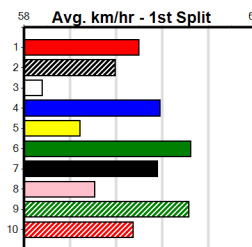

Geelong

2

3:22PM

(VIC time)

THE BECKLEY CENTRE GEELONG (250+RANK)

Distance: 400m, Race Type: Maiden, Total Prizemoney: \$1,530
1st: \$1,000, 2nd: \$320, 3rd: \$160, 4th: \$50

Watchdog Tips: [] [] [] [] Bet: []